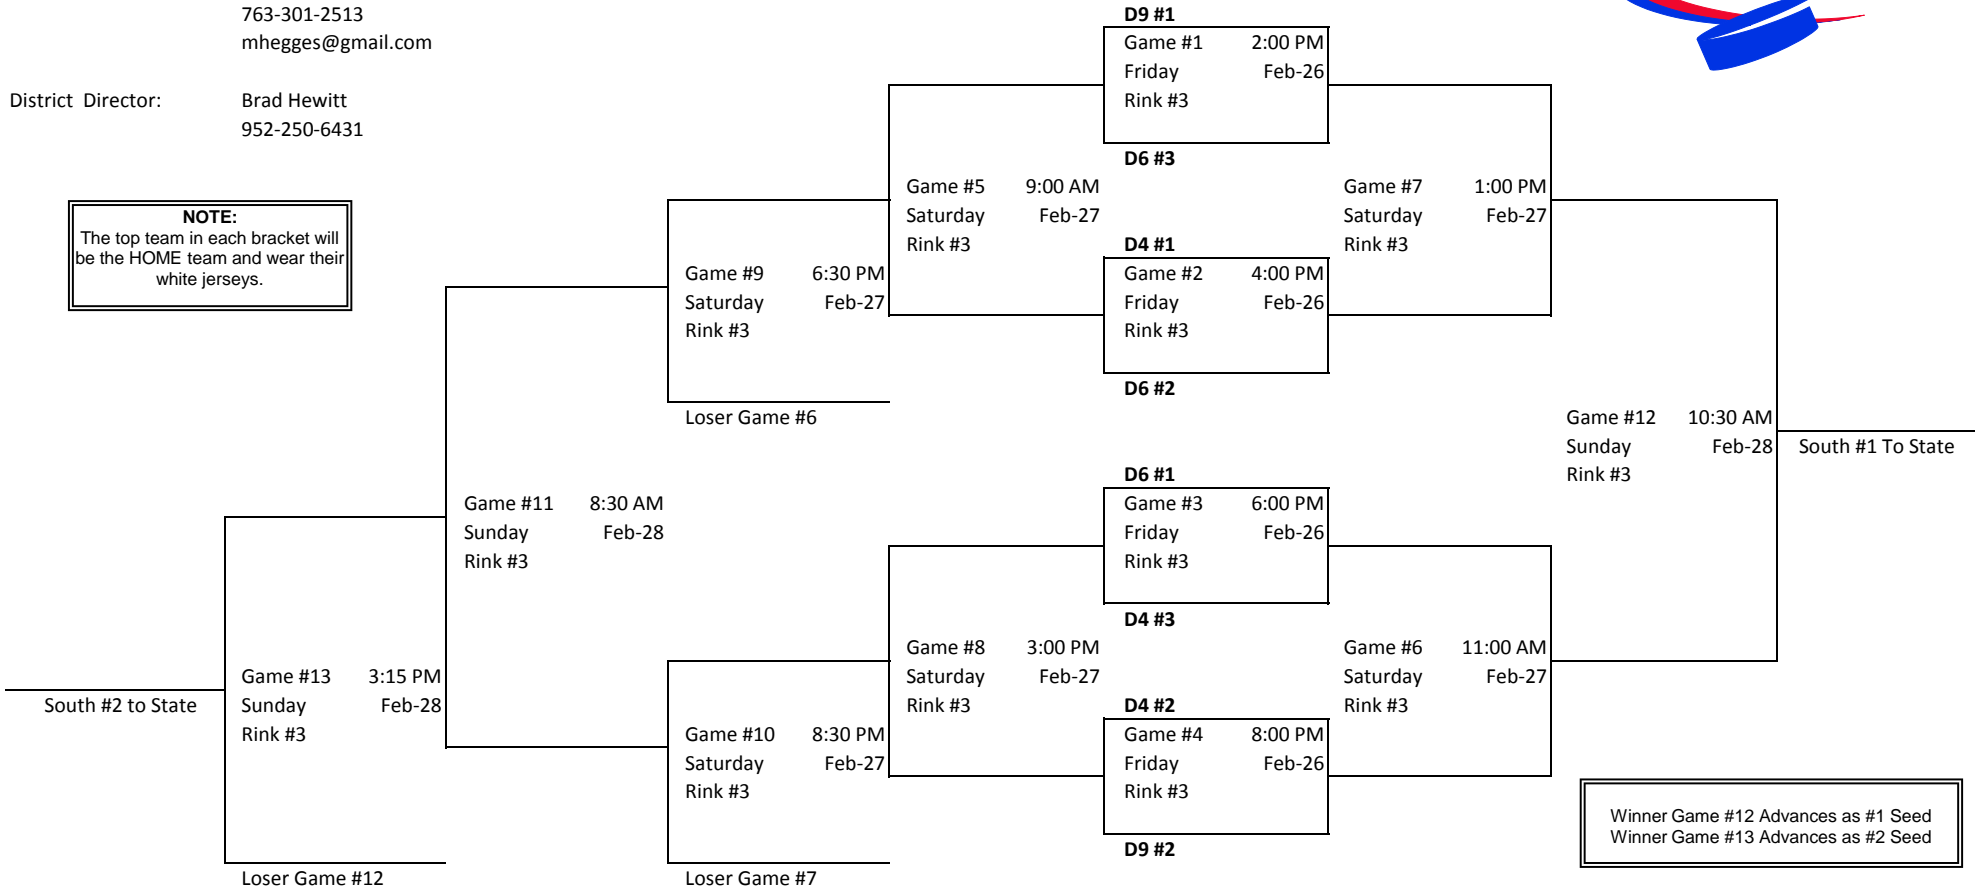

# 2016 Minnesota Hockey Bantam A South Region Tournament

February 26-28, 2016

Eden Prairie Community Center - 16700 Valley View Rd, Eden Prairie, MN 55346

Arena Phone: 952-949-8470

Tournament Director: Michele Heggestad  
763-301-2513  
mhegges@gmail.com

District Director: Brad Hewitt  
952-250-6431

**NOTE:**  
The top team in each bracket will be the HOME team and wear their white jerseys.

SPECIAL THANKS TO THE MINNESOTA HOCKEY PARTNERS: