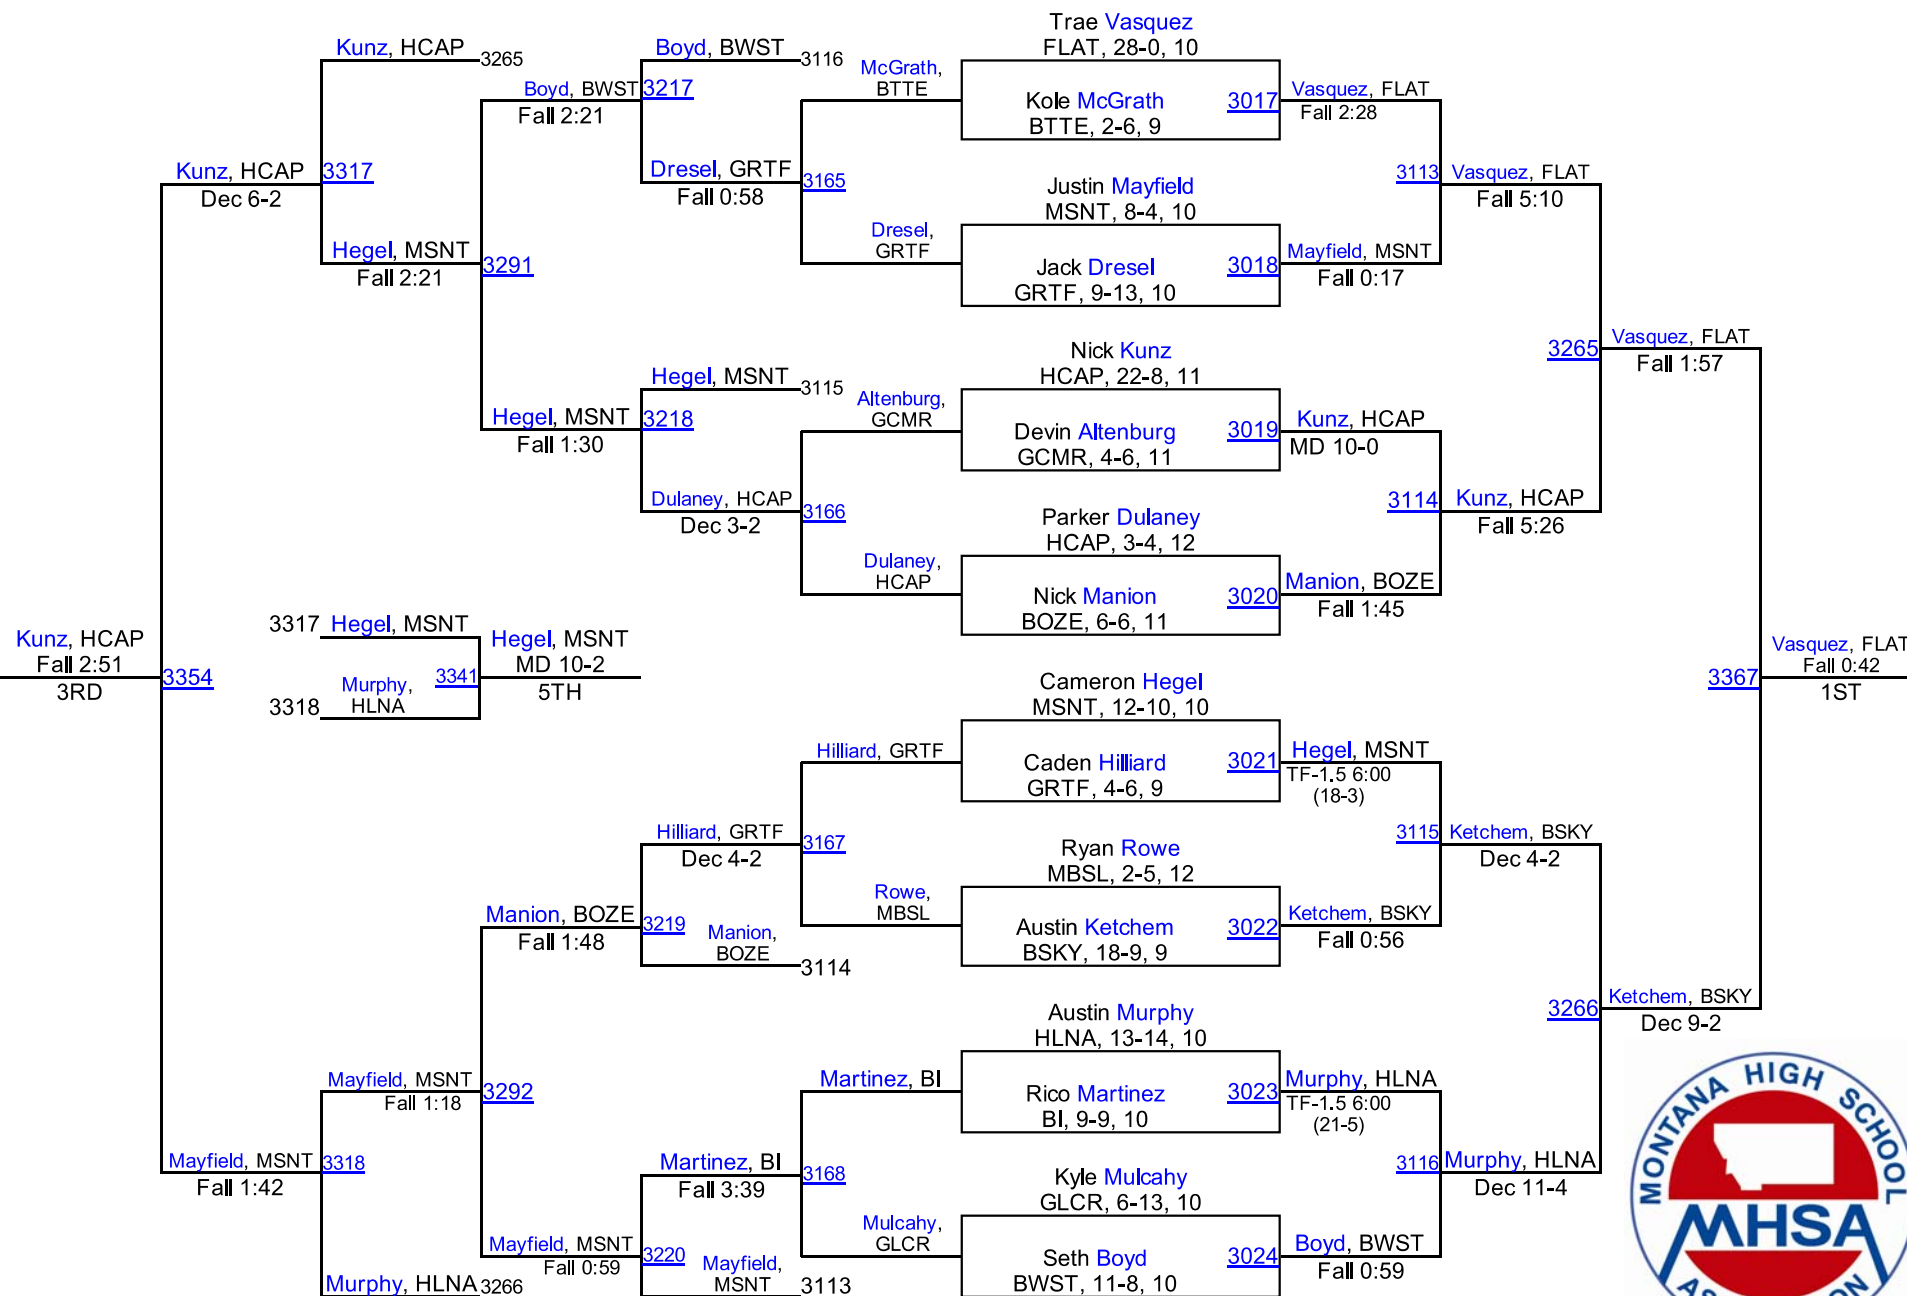

2016 MHSAA State Championships

AA - 120