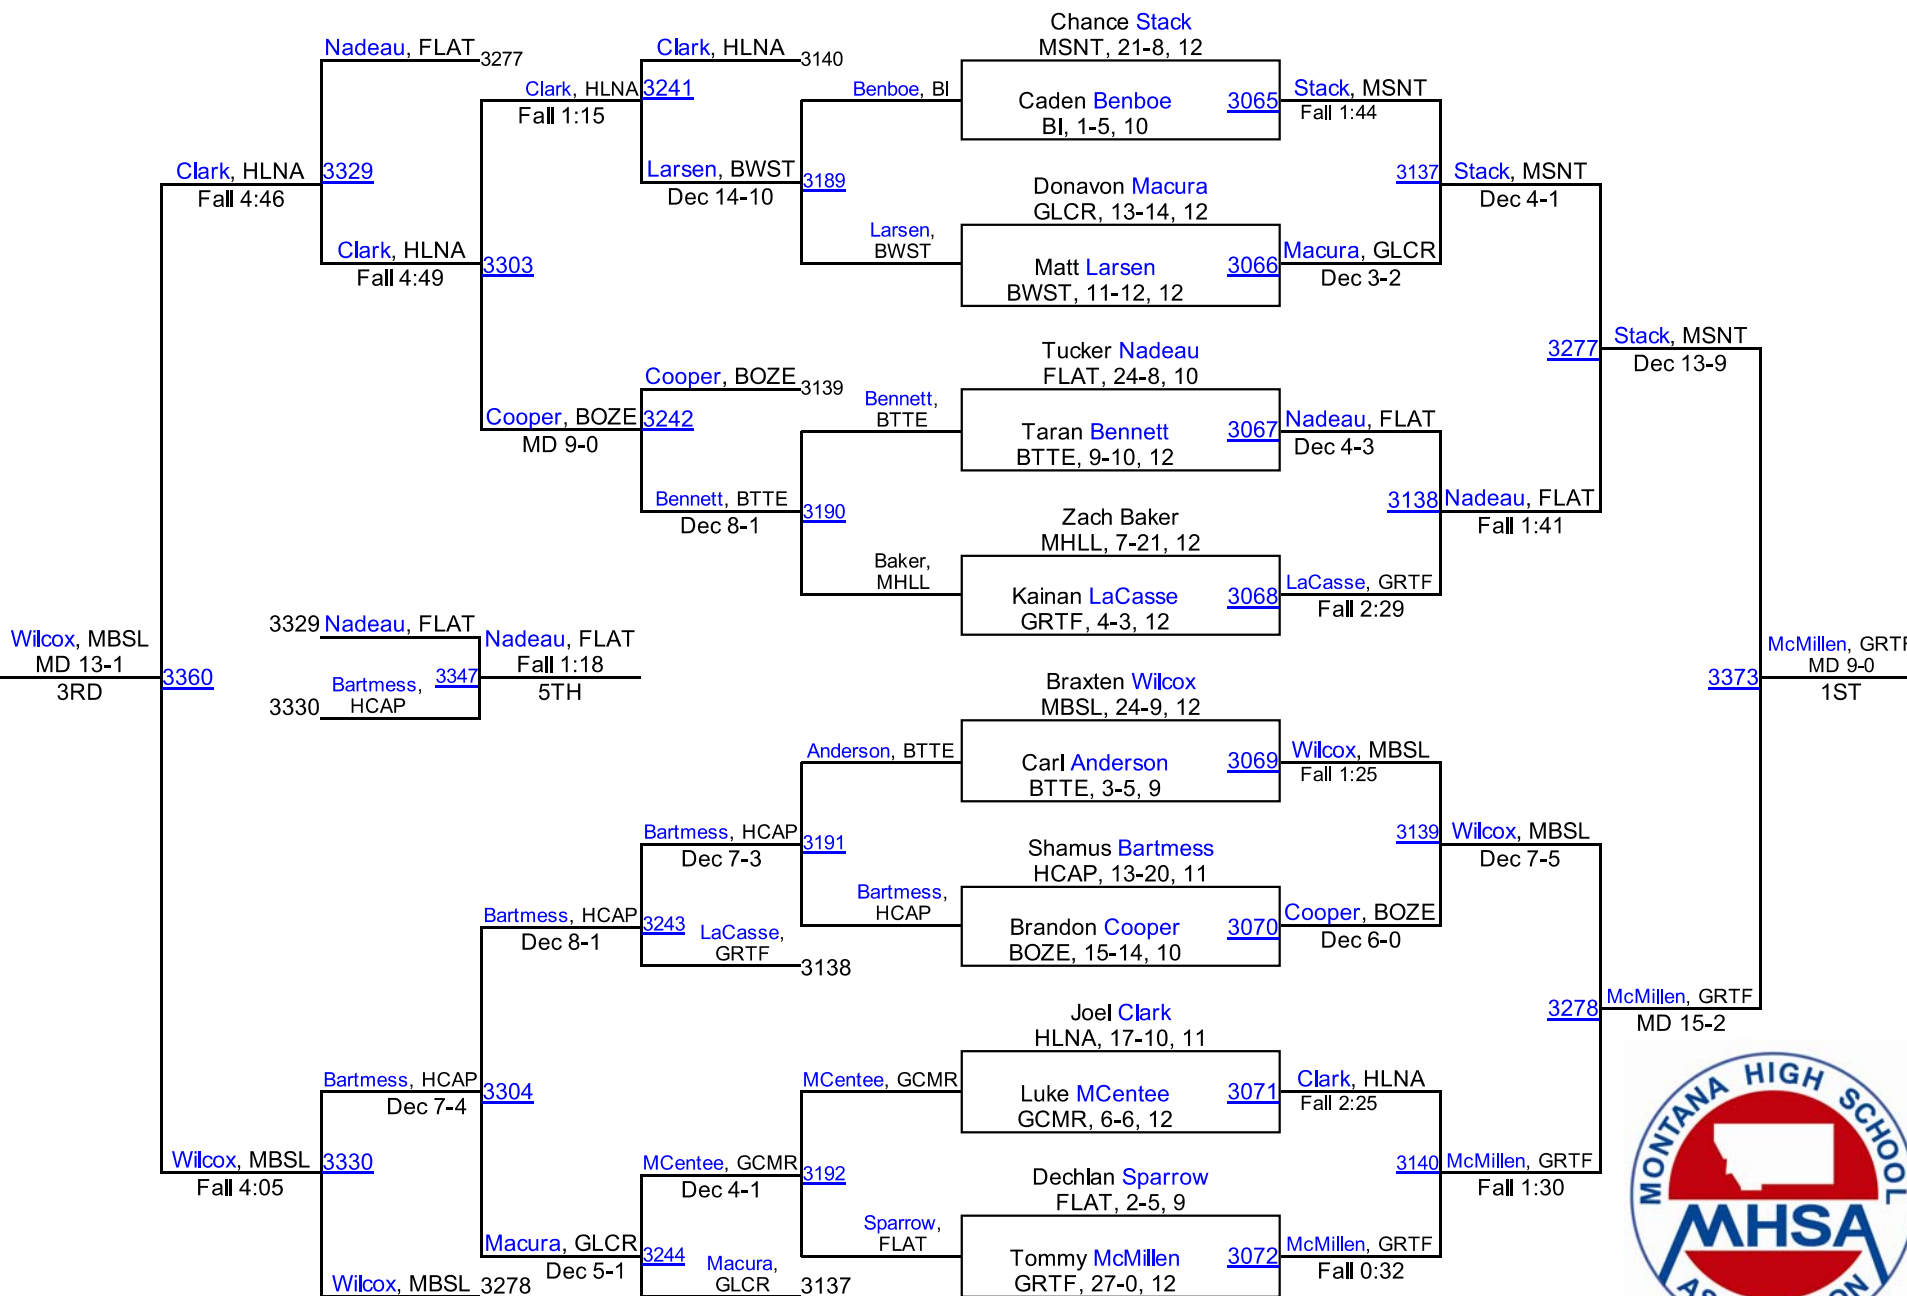

2016 MHSAA State Championships

AA - 160