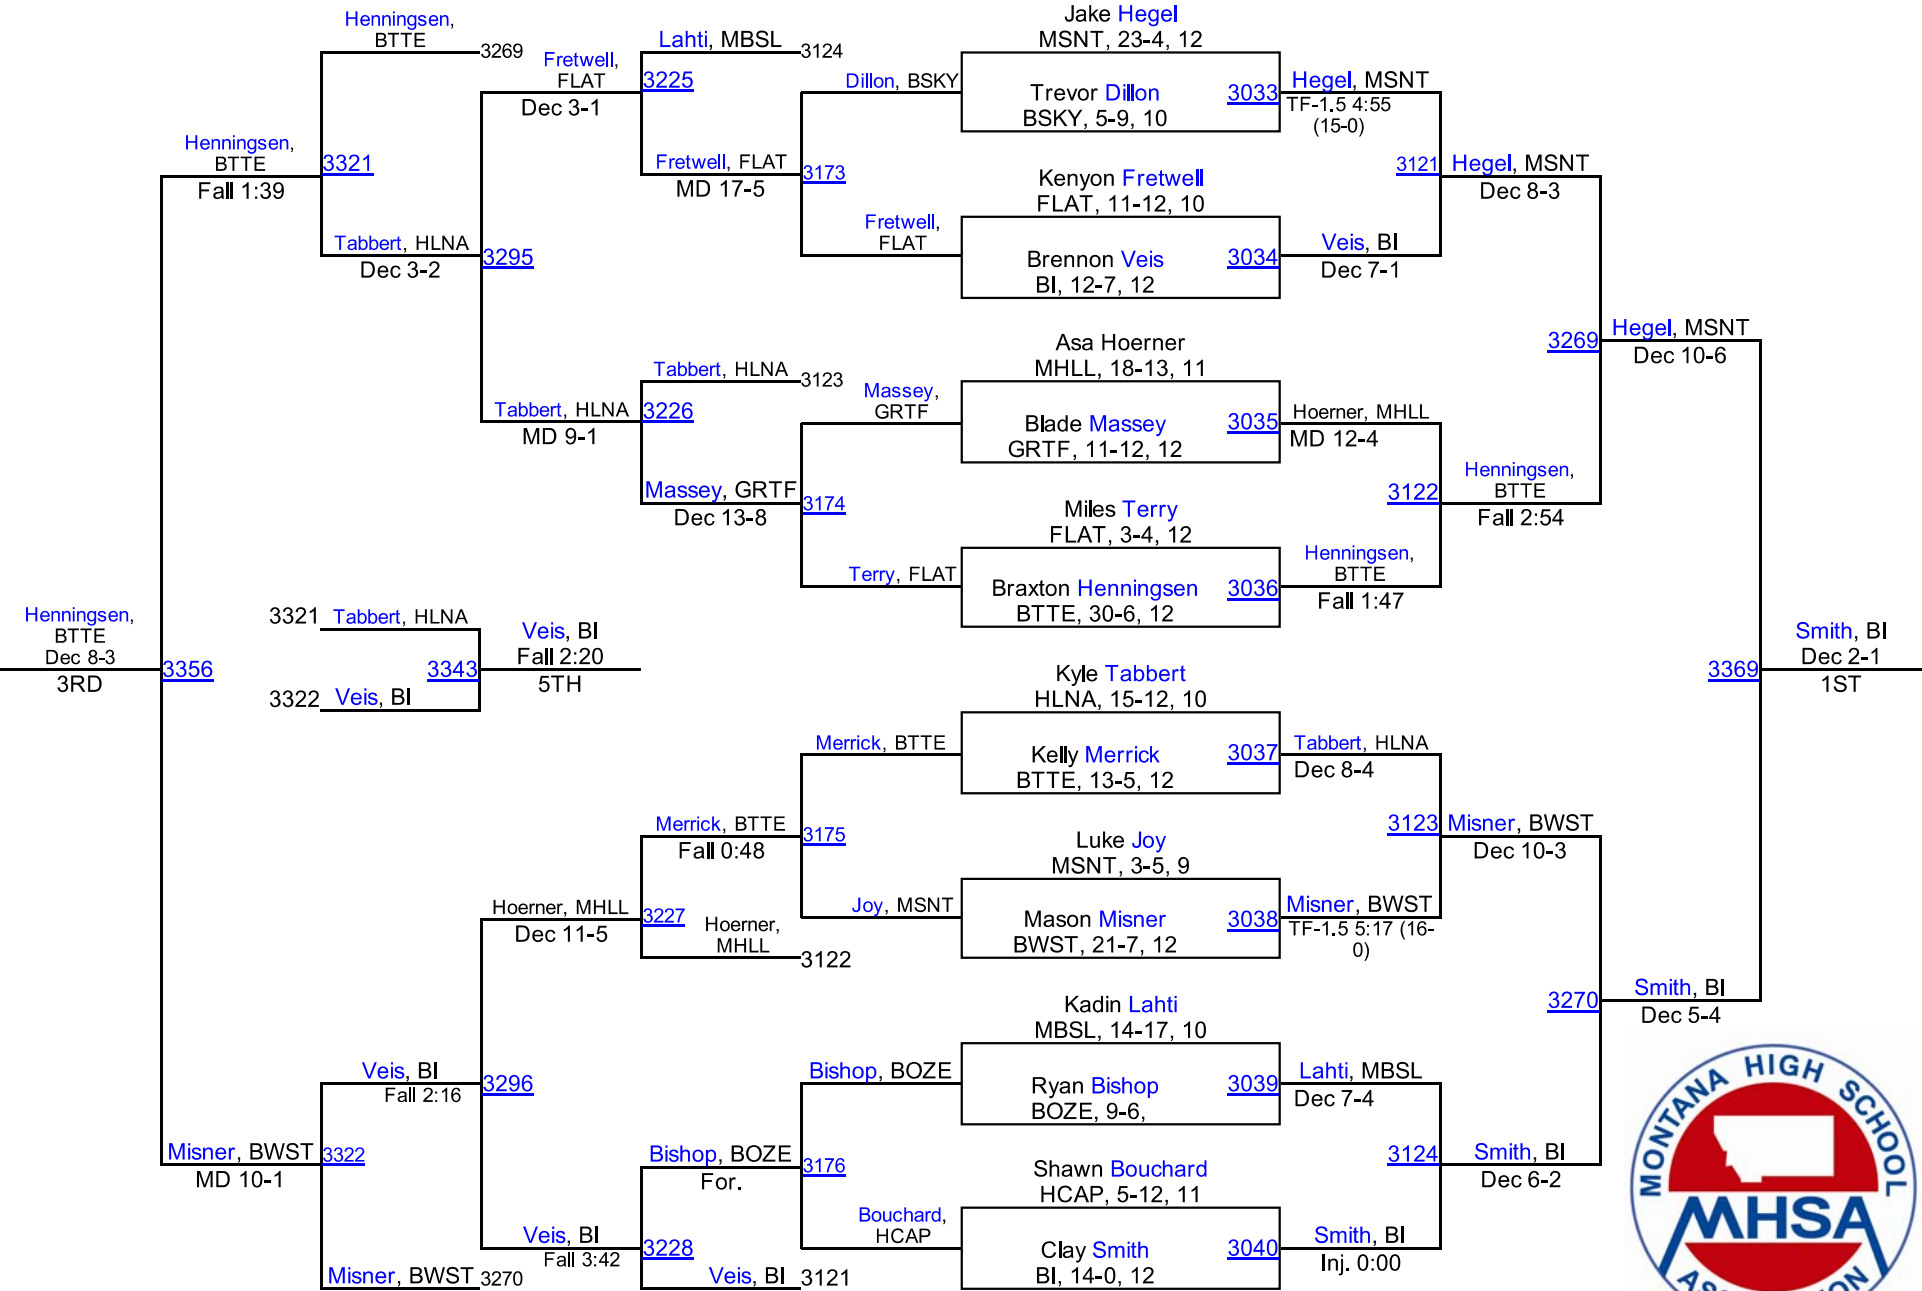

2016 MHSA State Championships

AA - 132