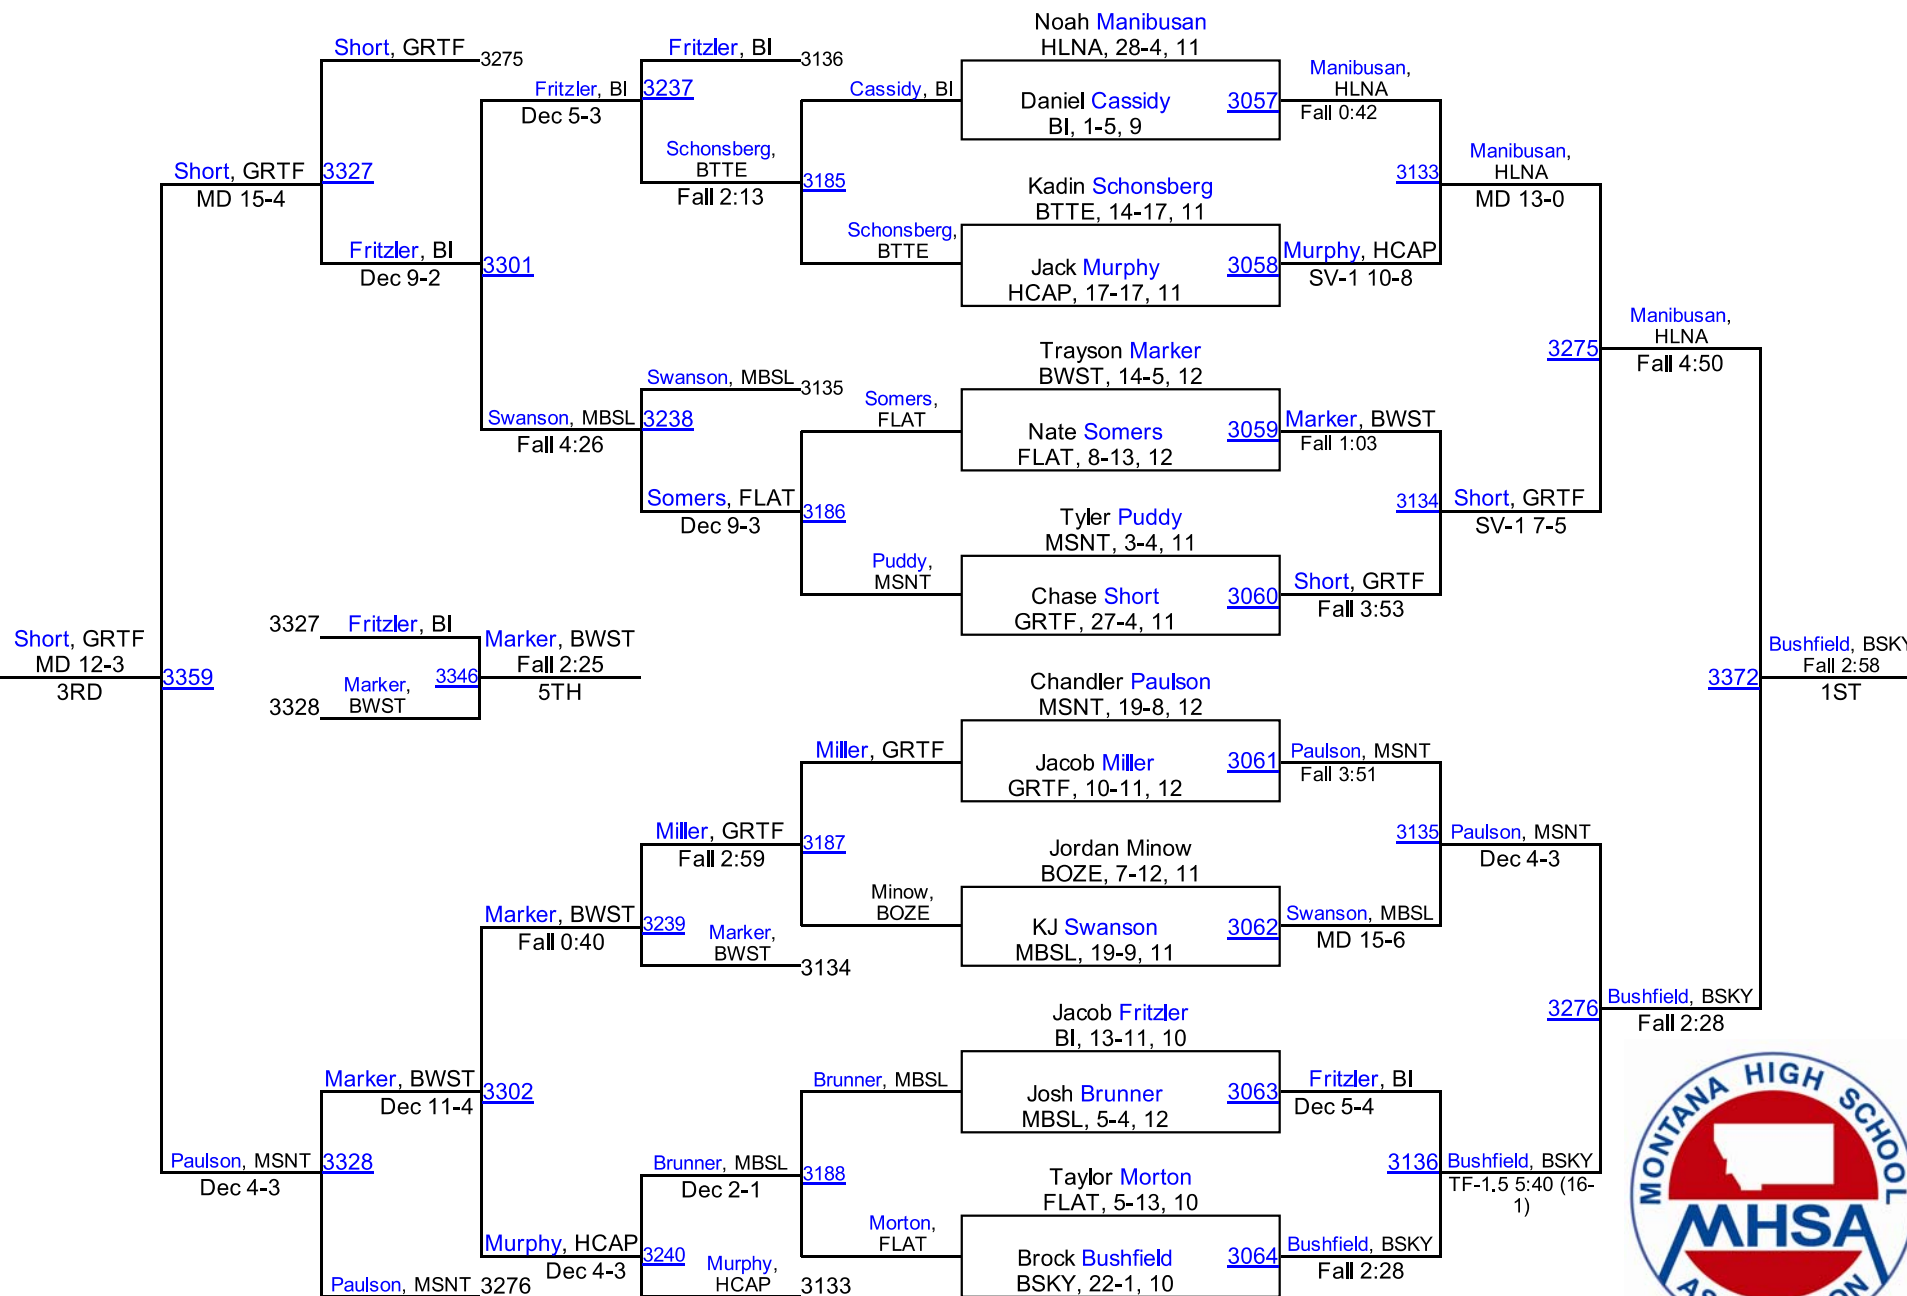

2016 MHSAA State Championships

AA - 152