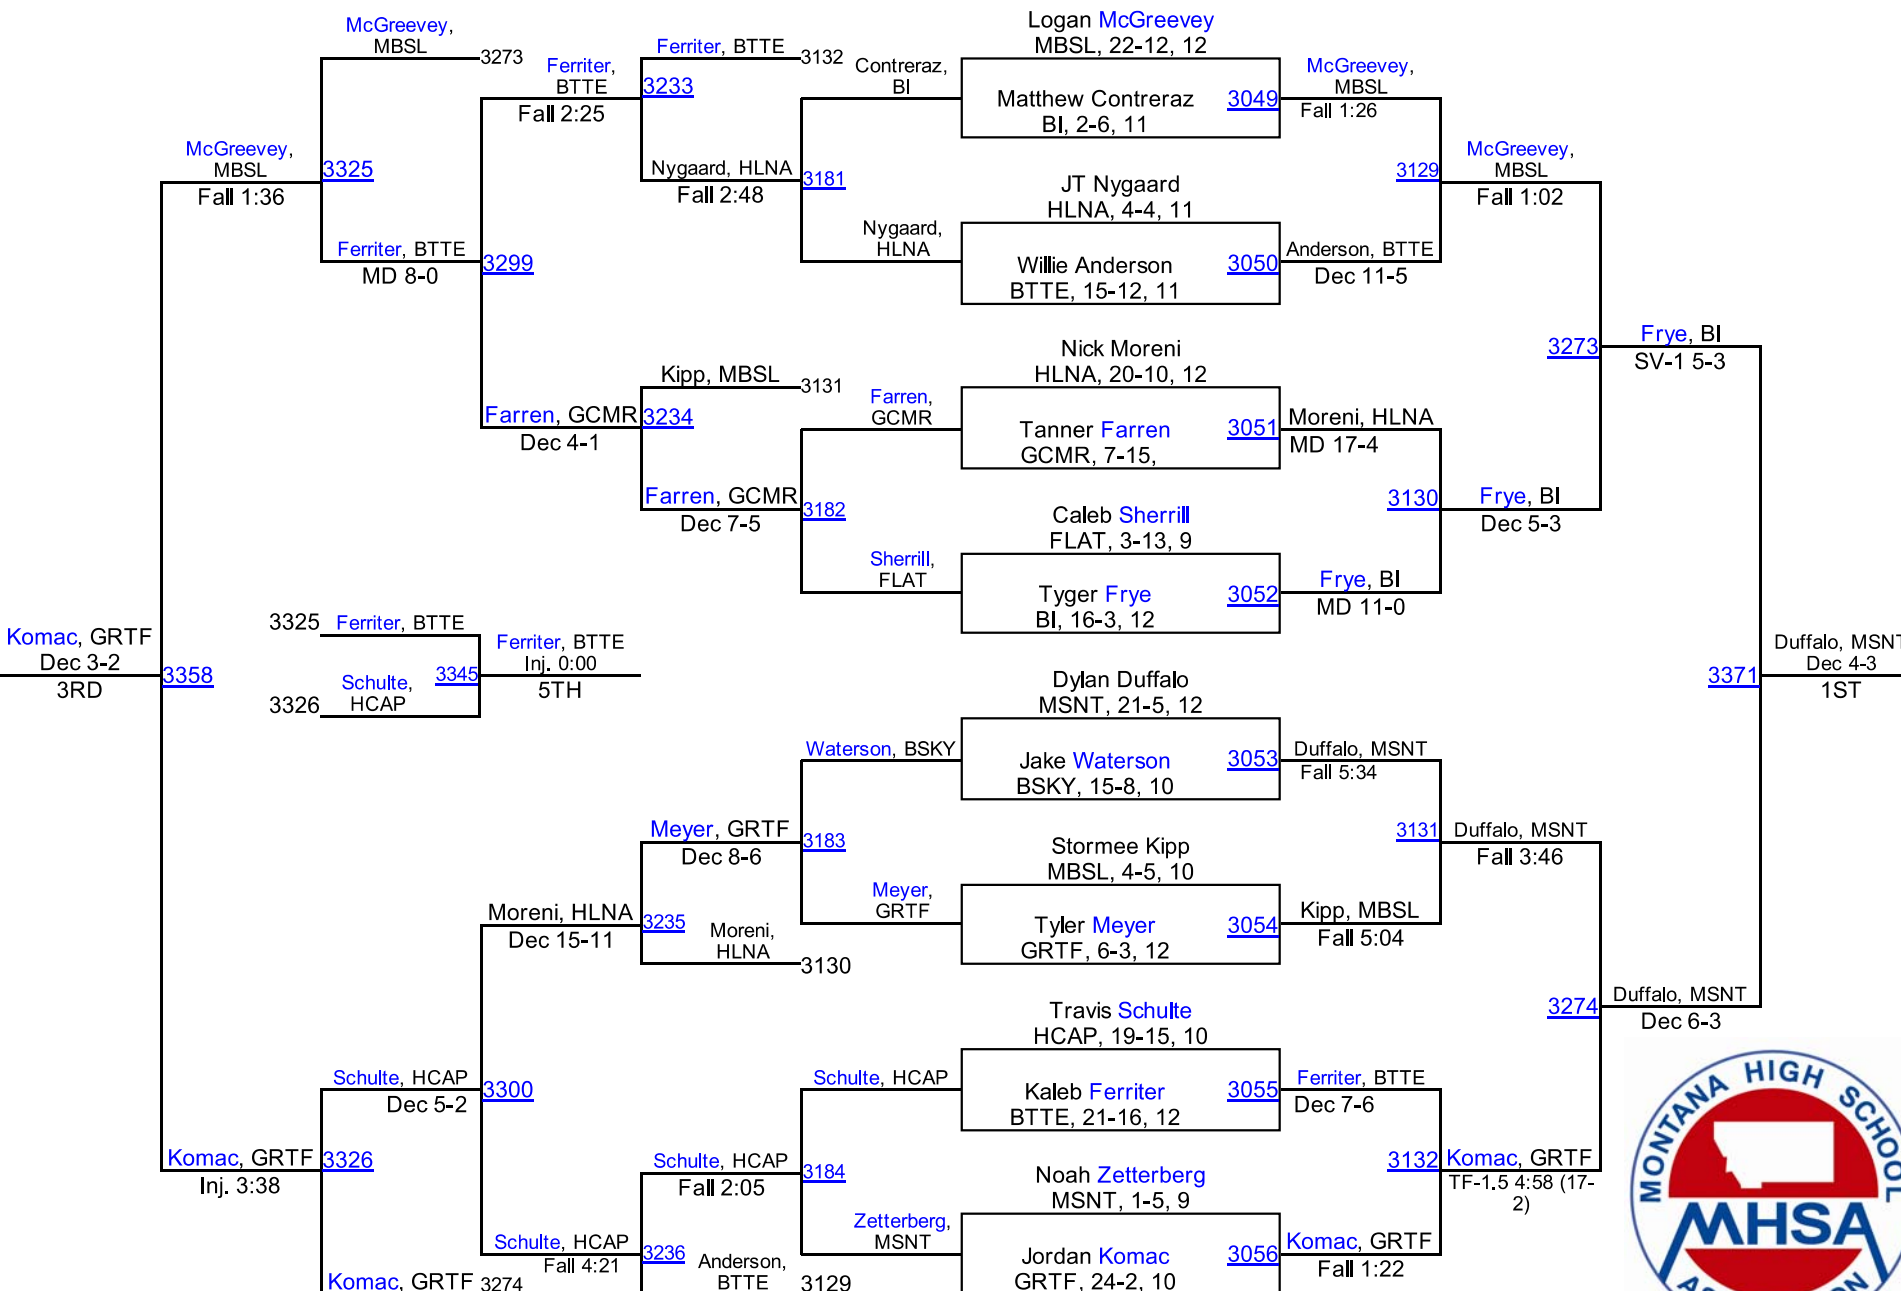

2016 MHSAA State Championships

AA - 145