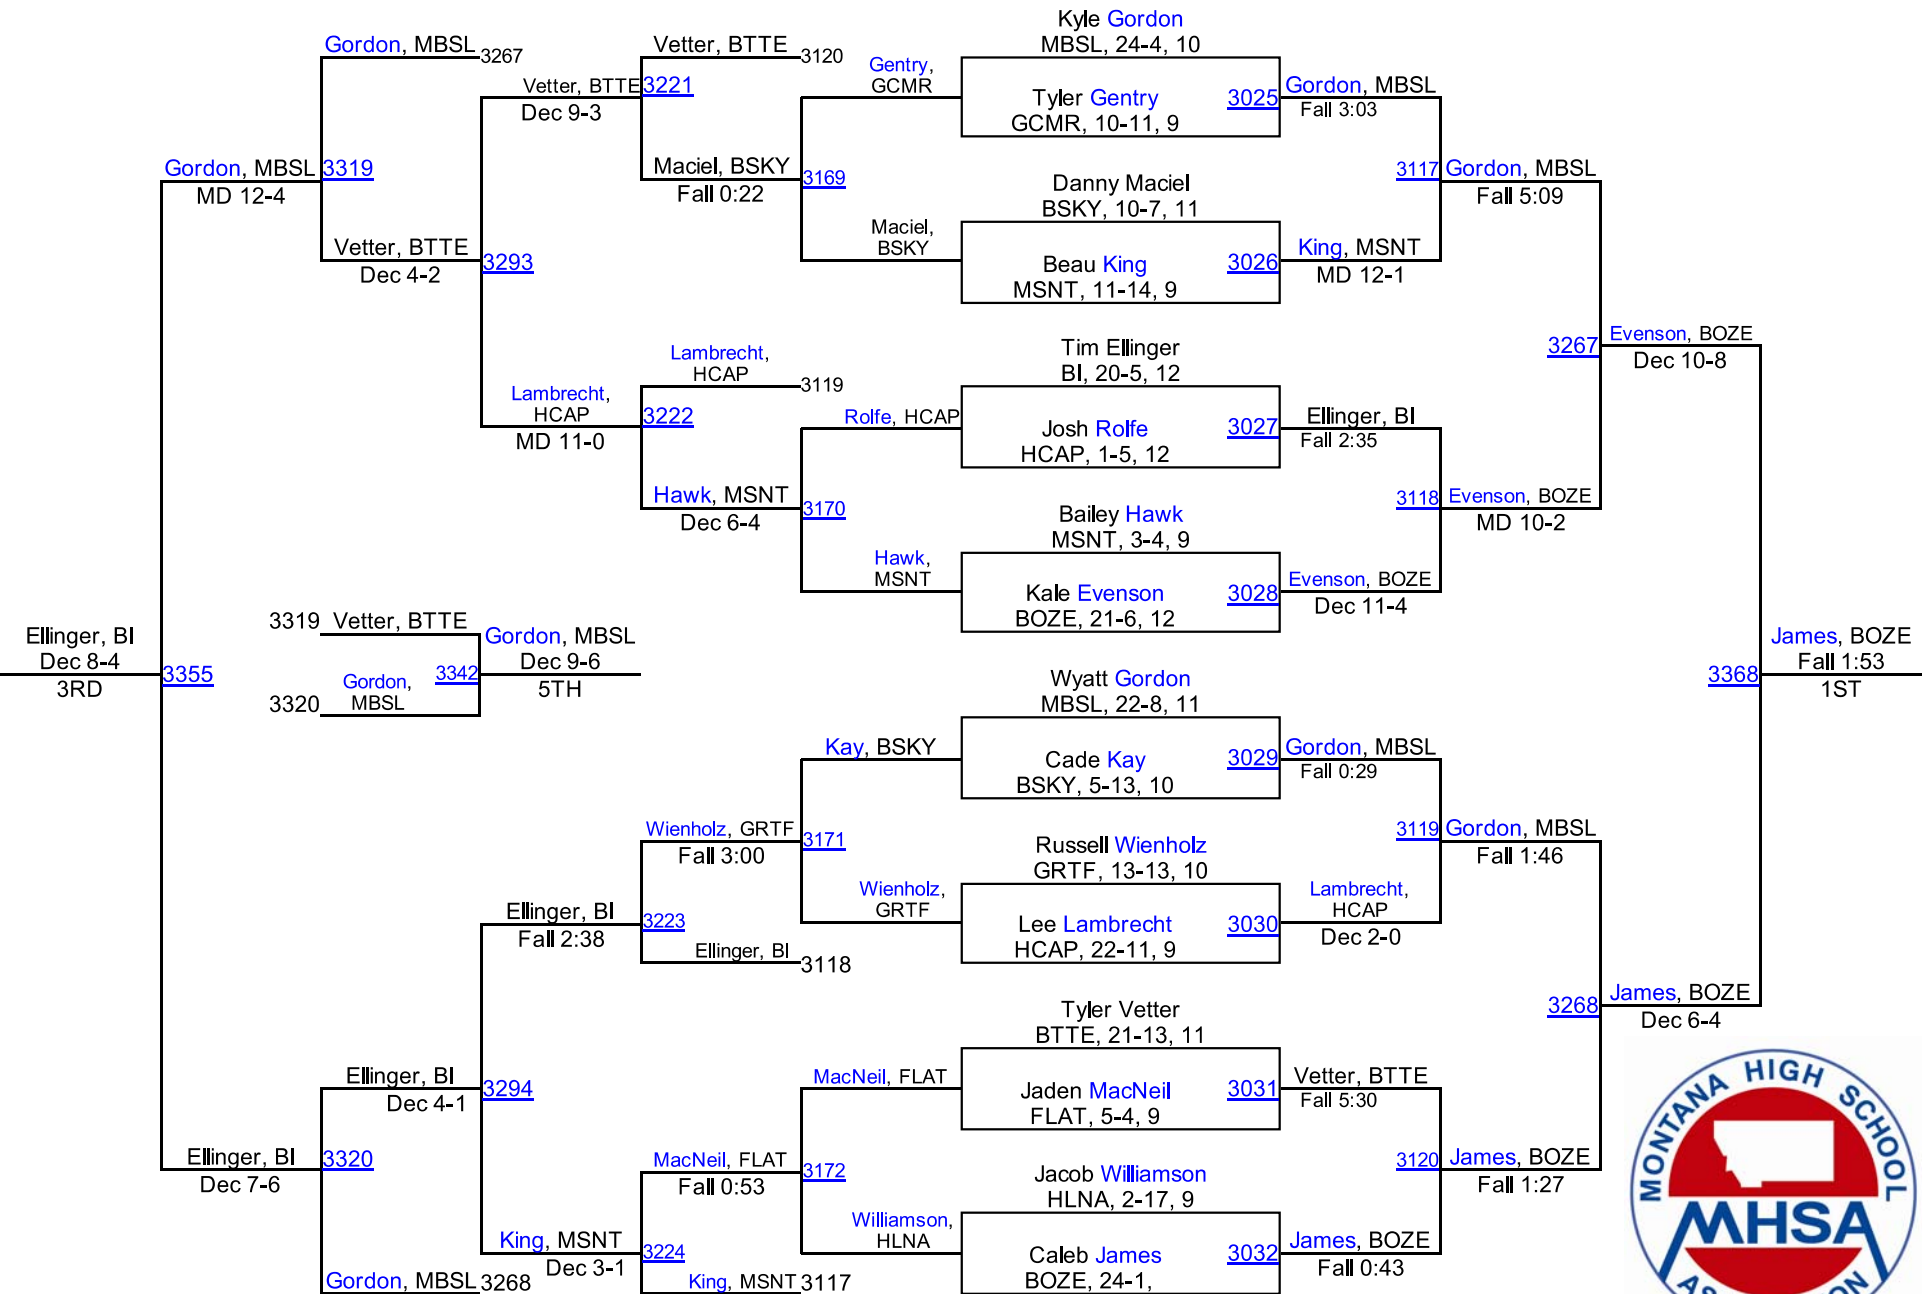

2016 MHSA State Championships

AA - 126