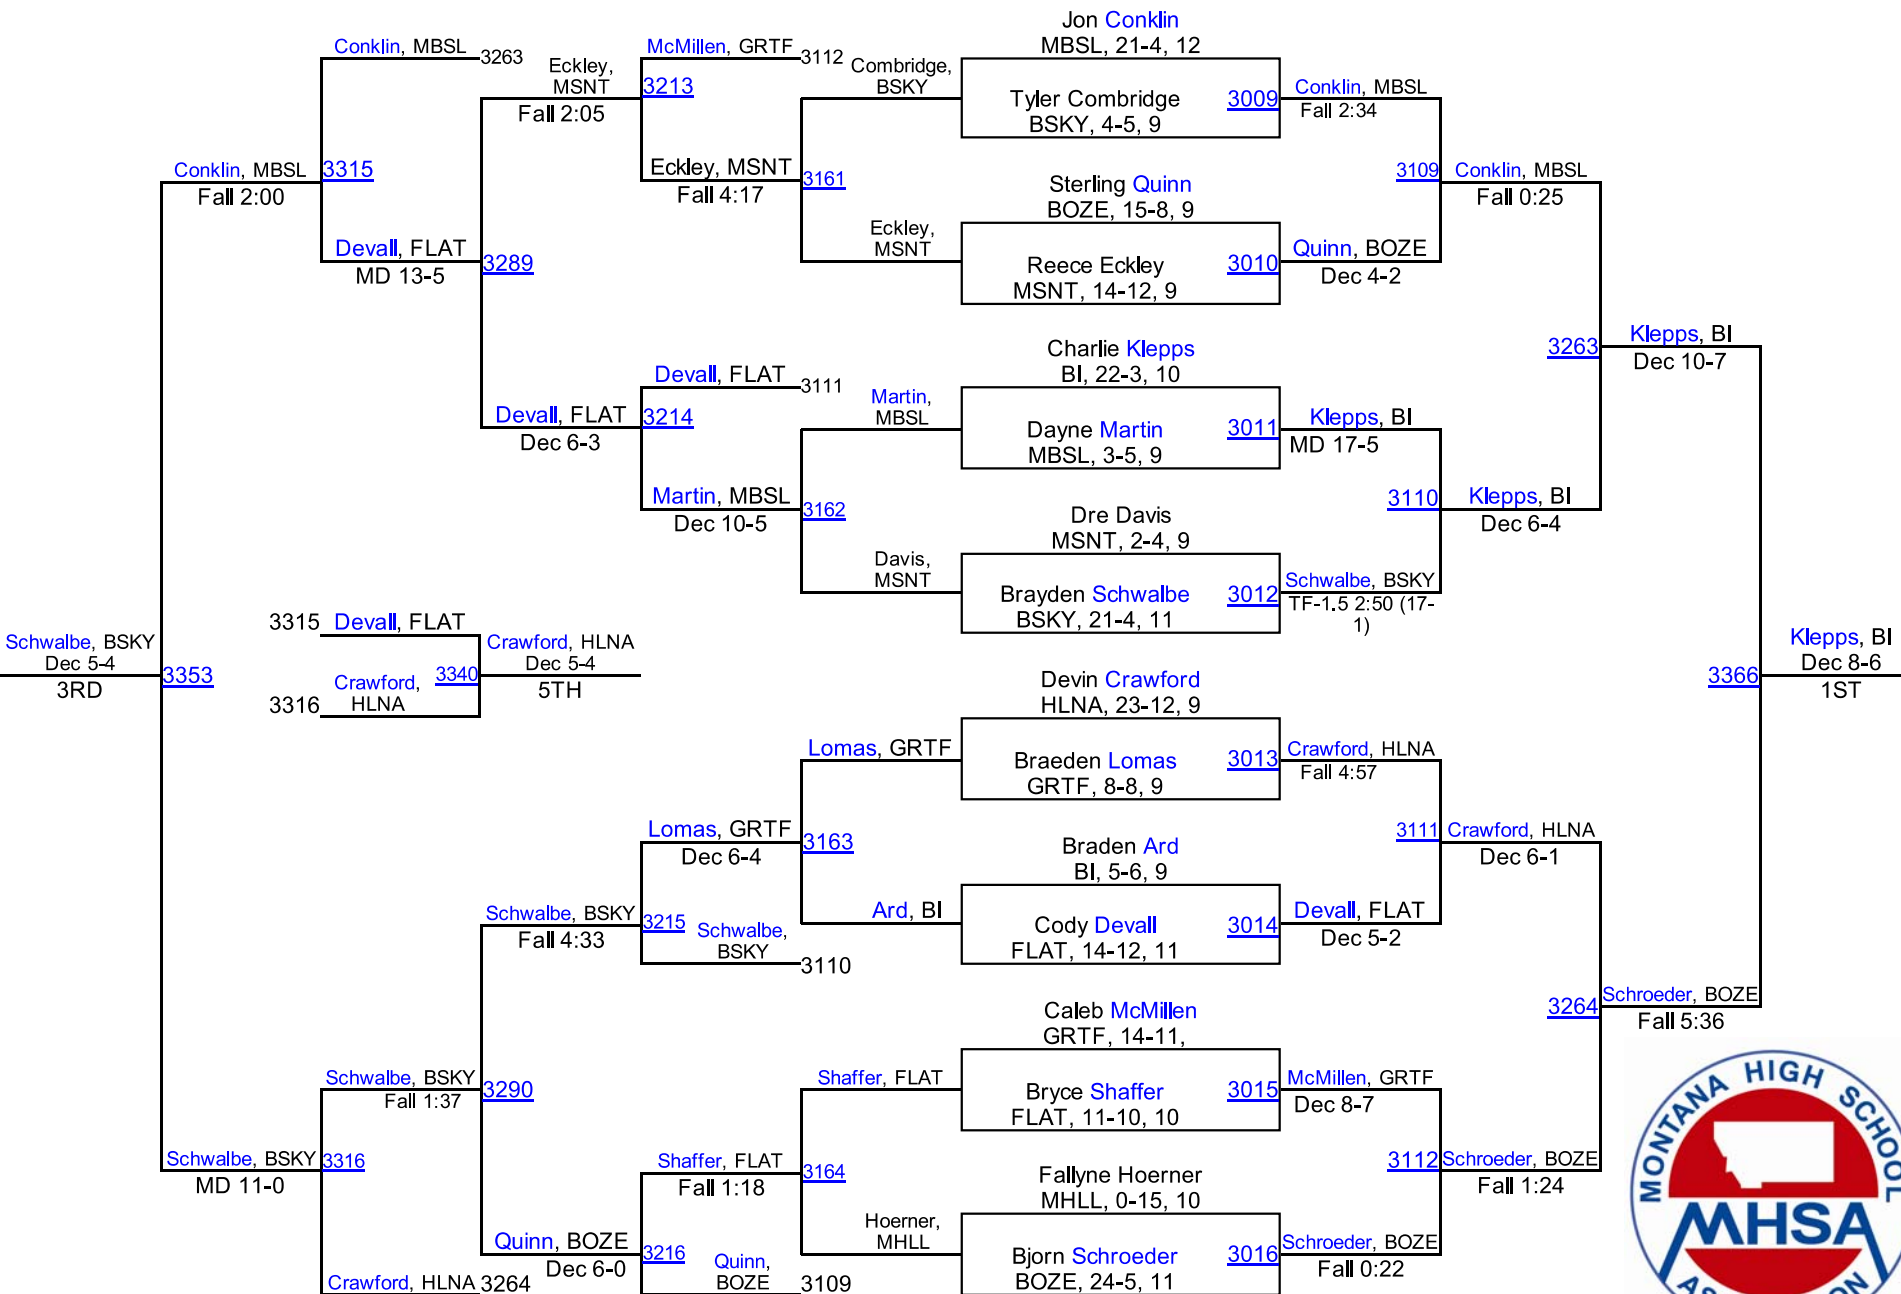

2016 MHSА State Championships

AA - 113