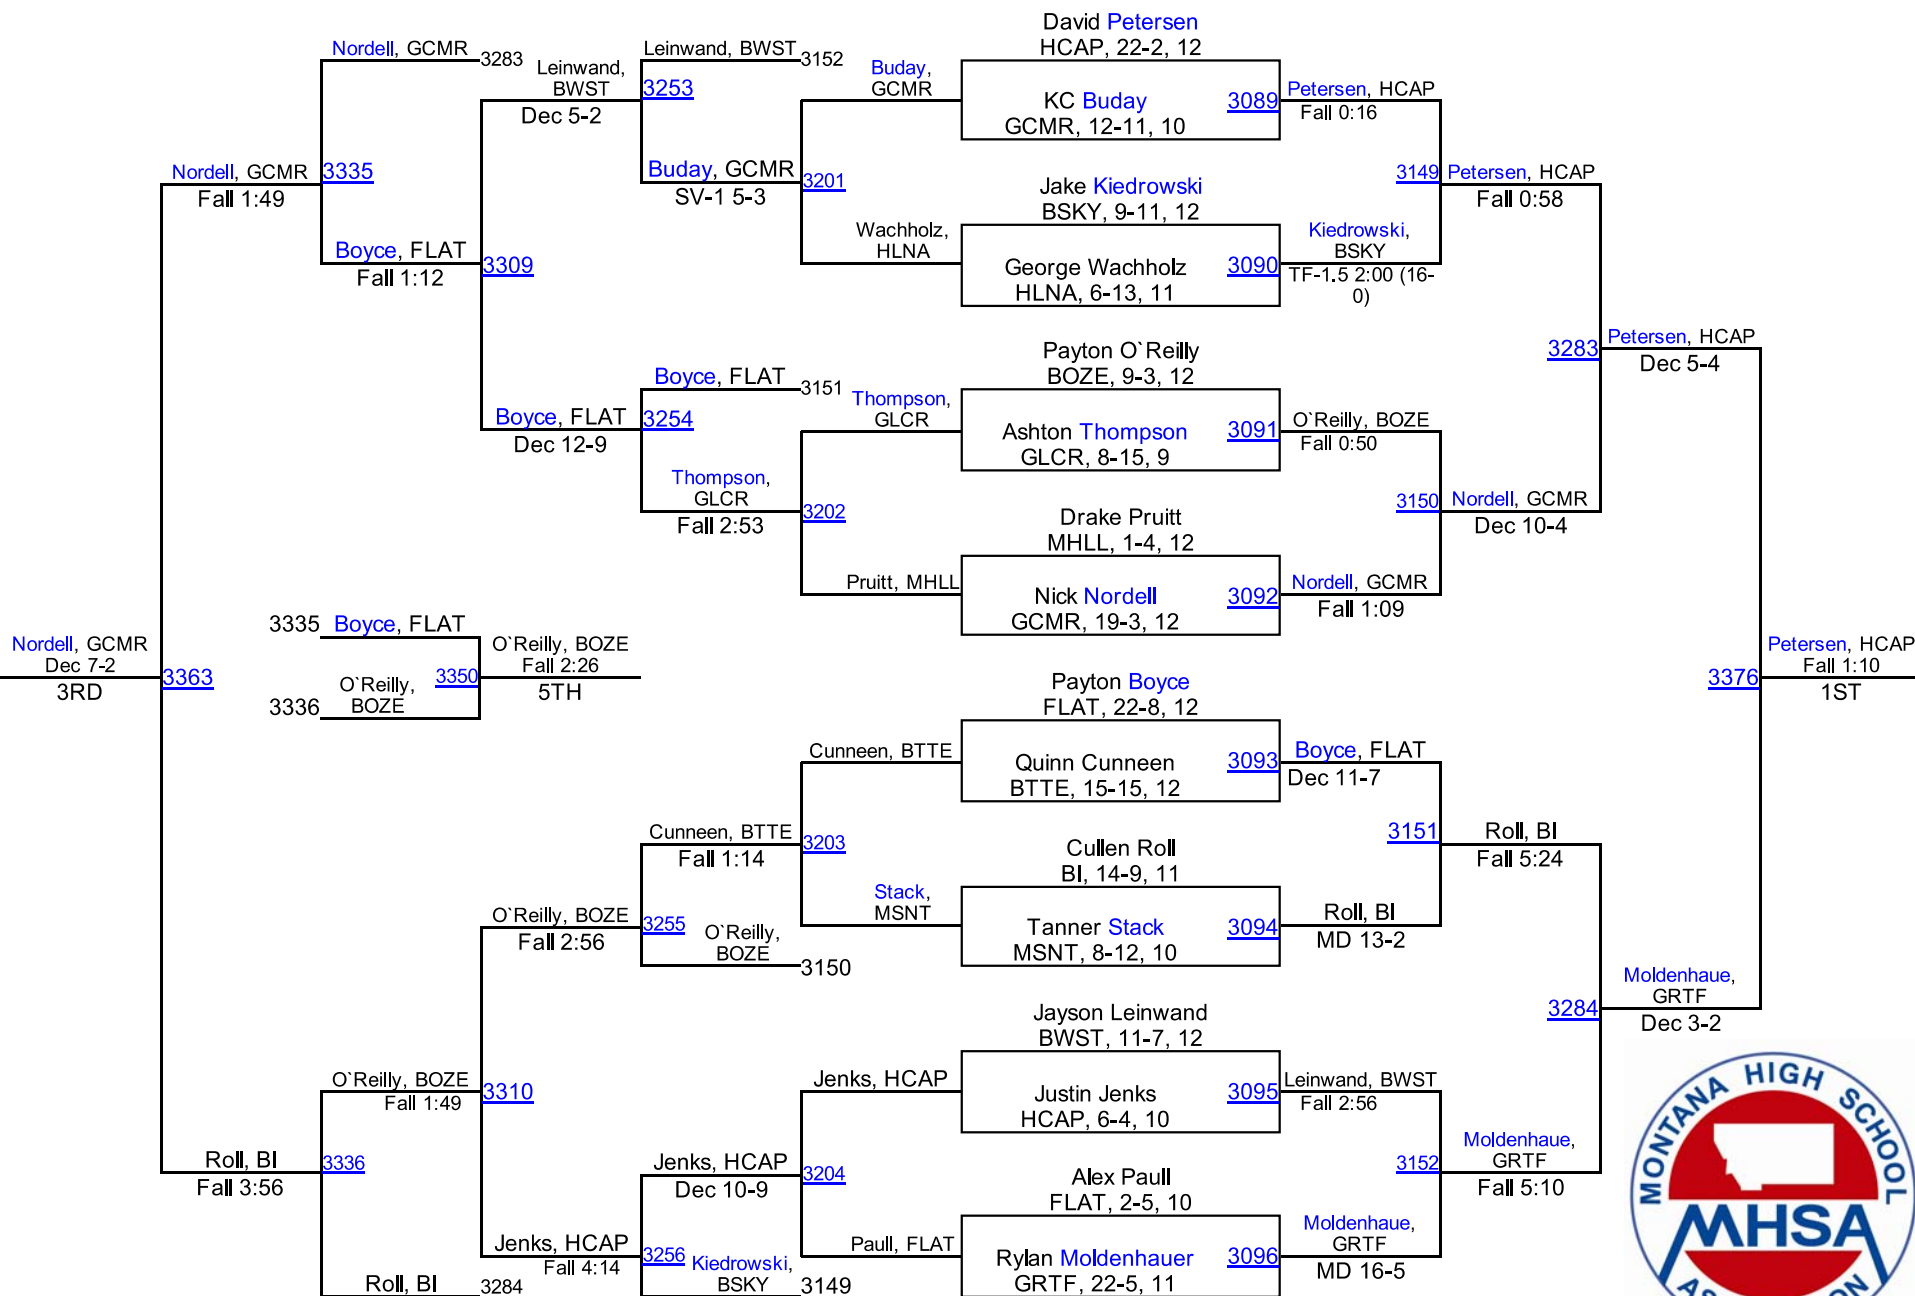

2016 MHSAA State Championships

AA - 205