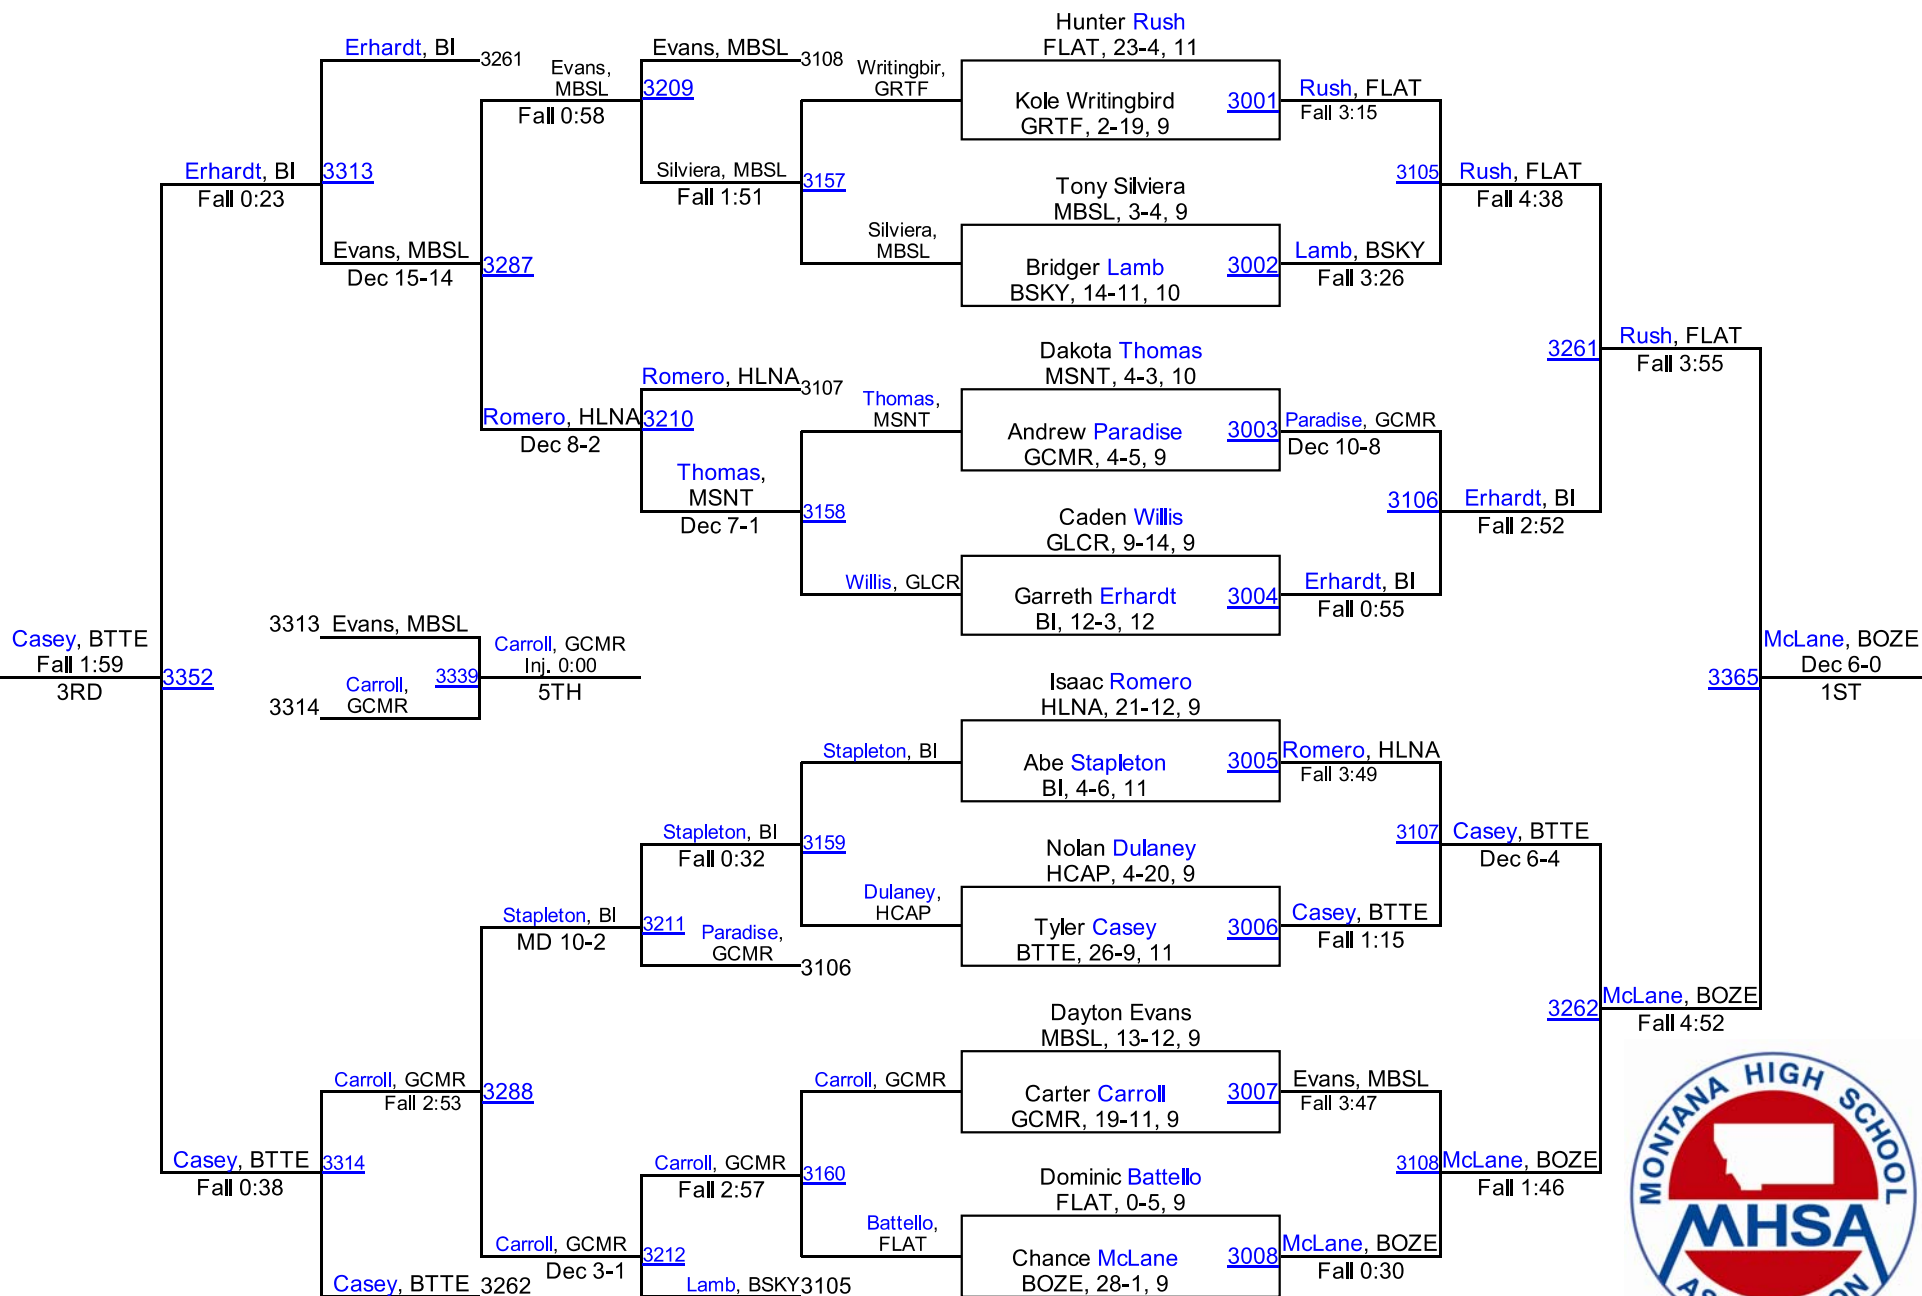

2016 MHSAA State Championships

AA - 103