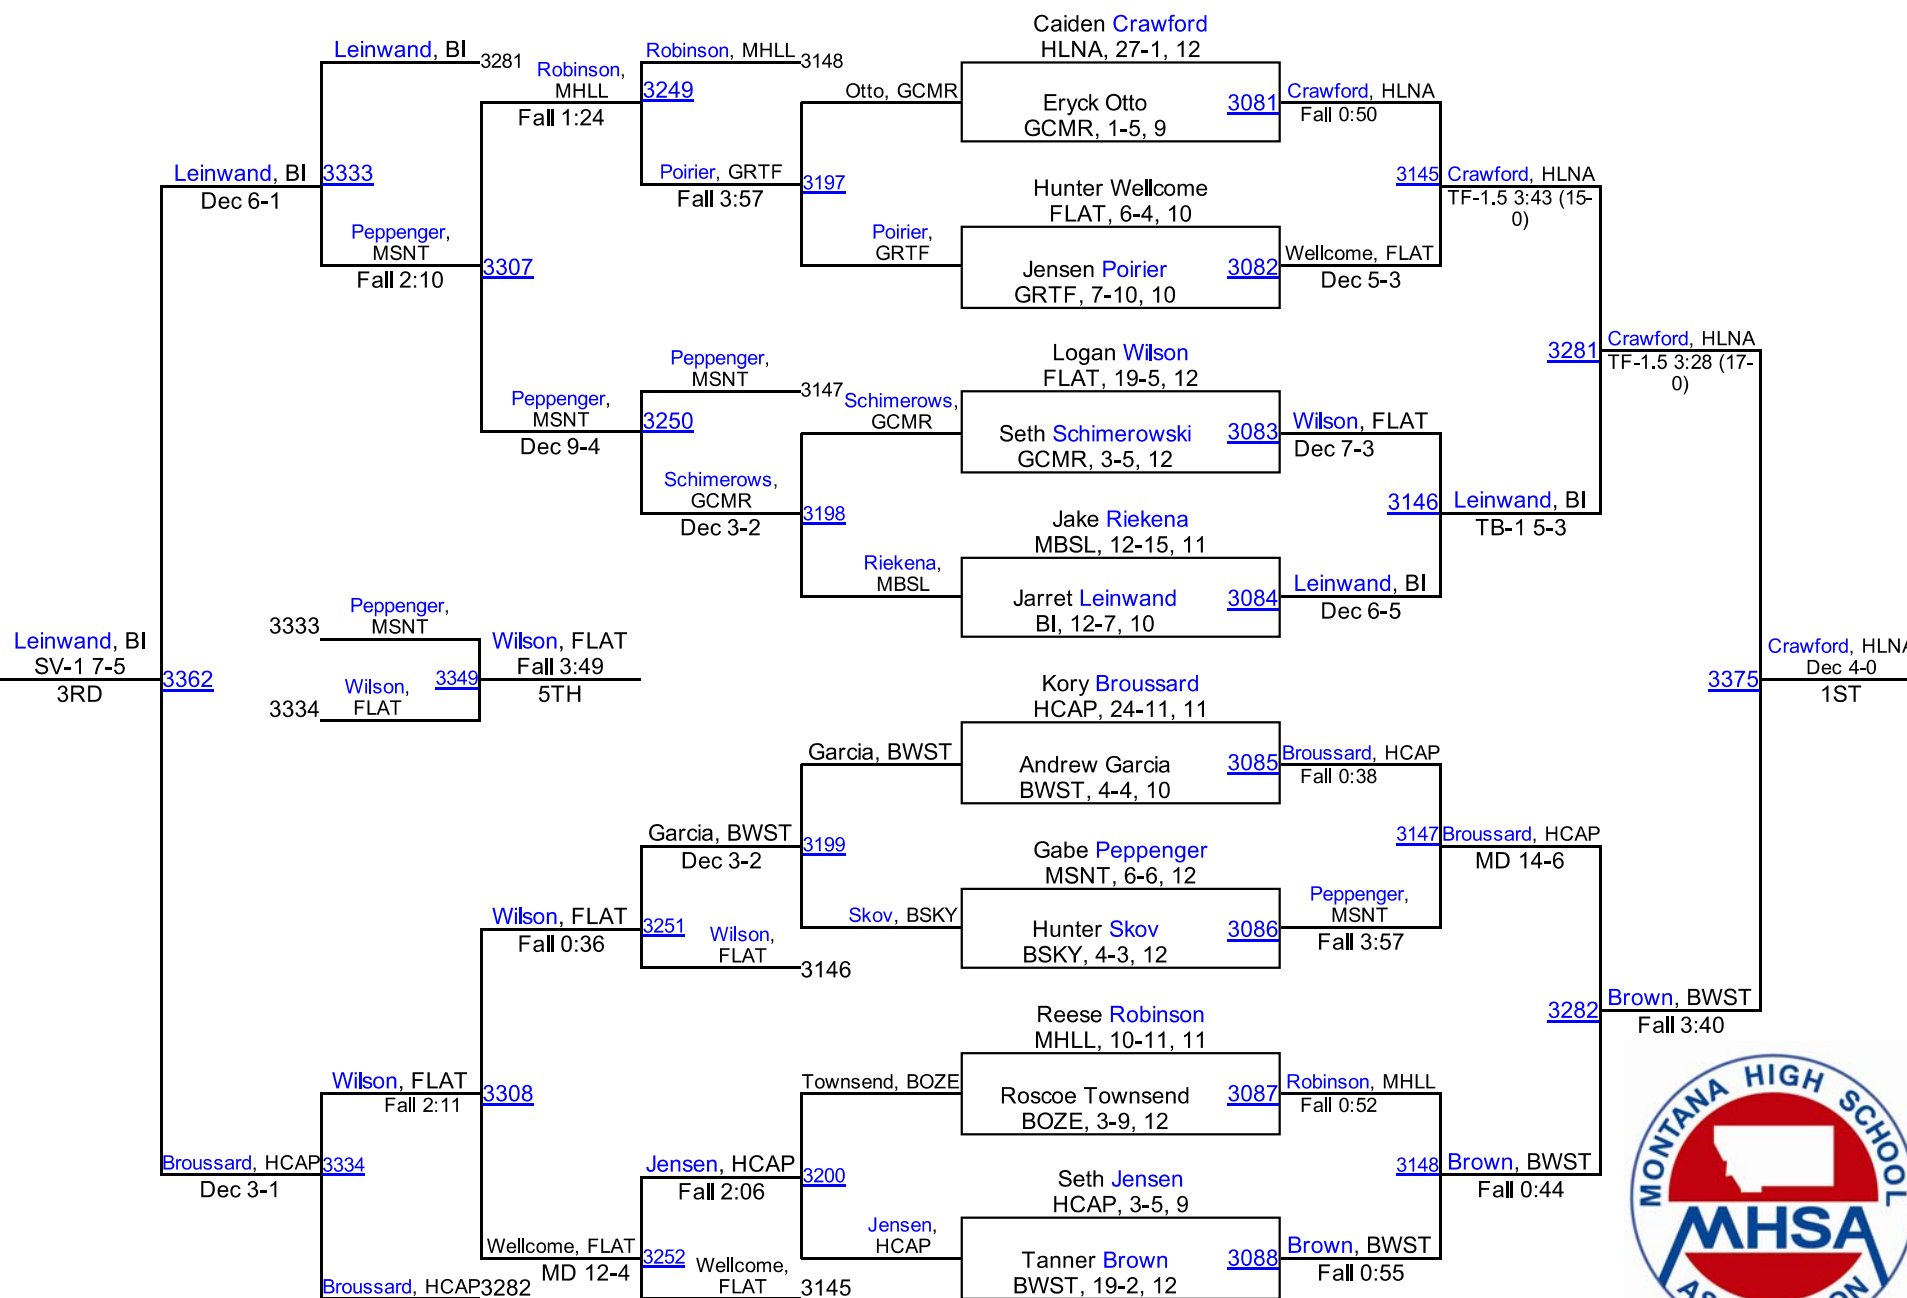

2016 MHSAA State Championships

AA - 182