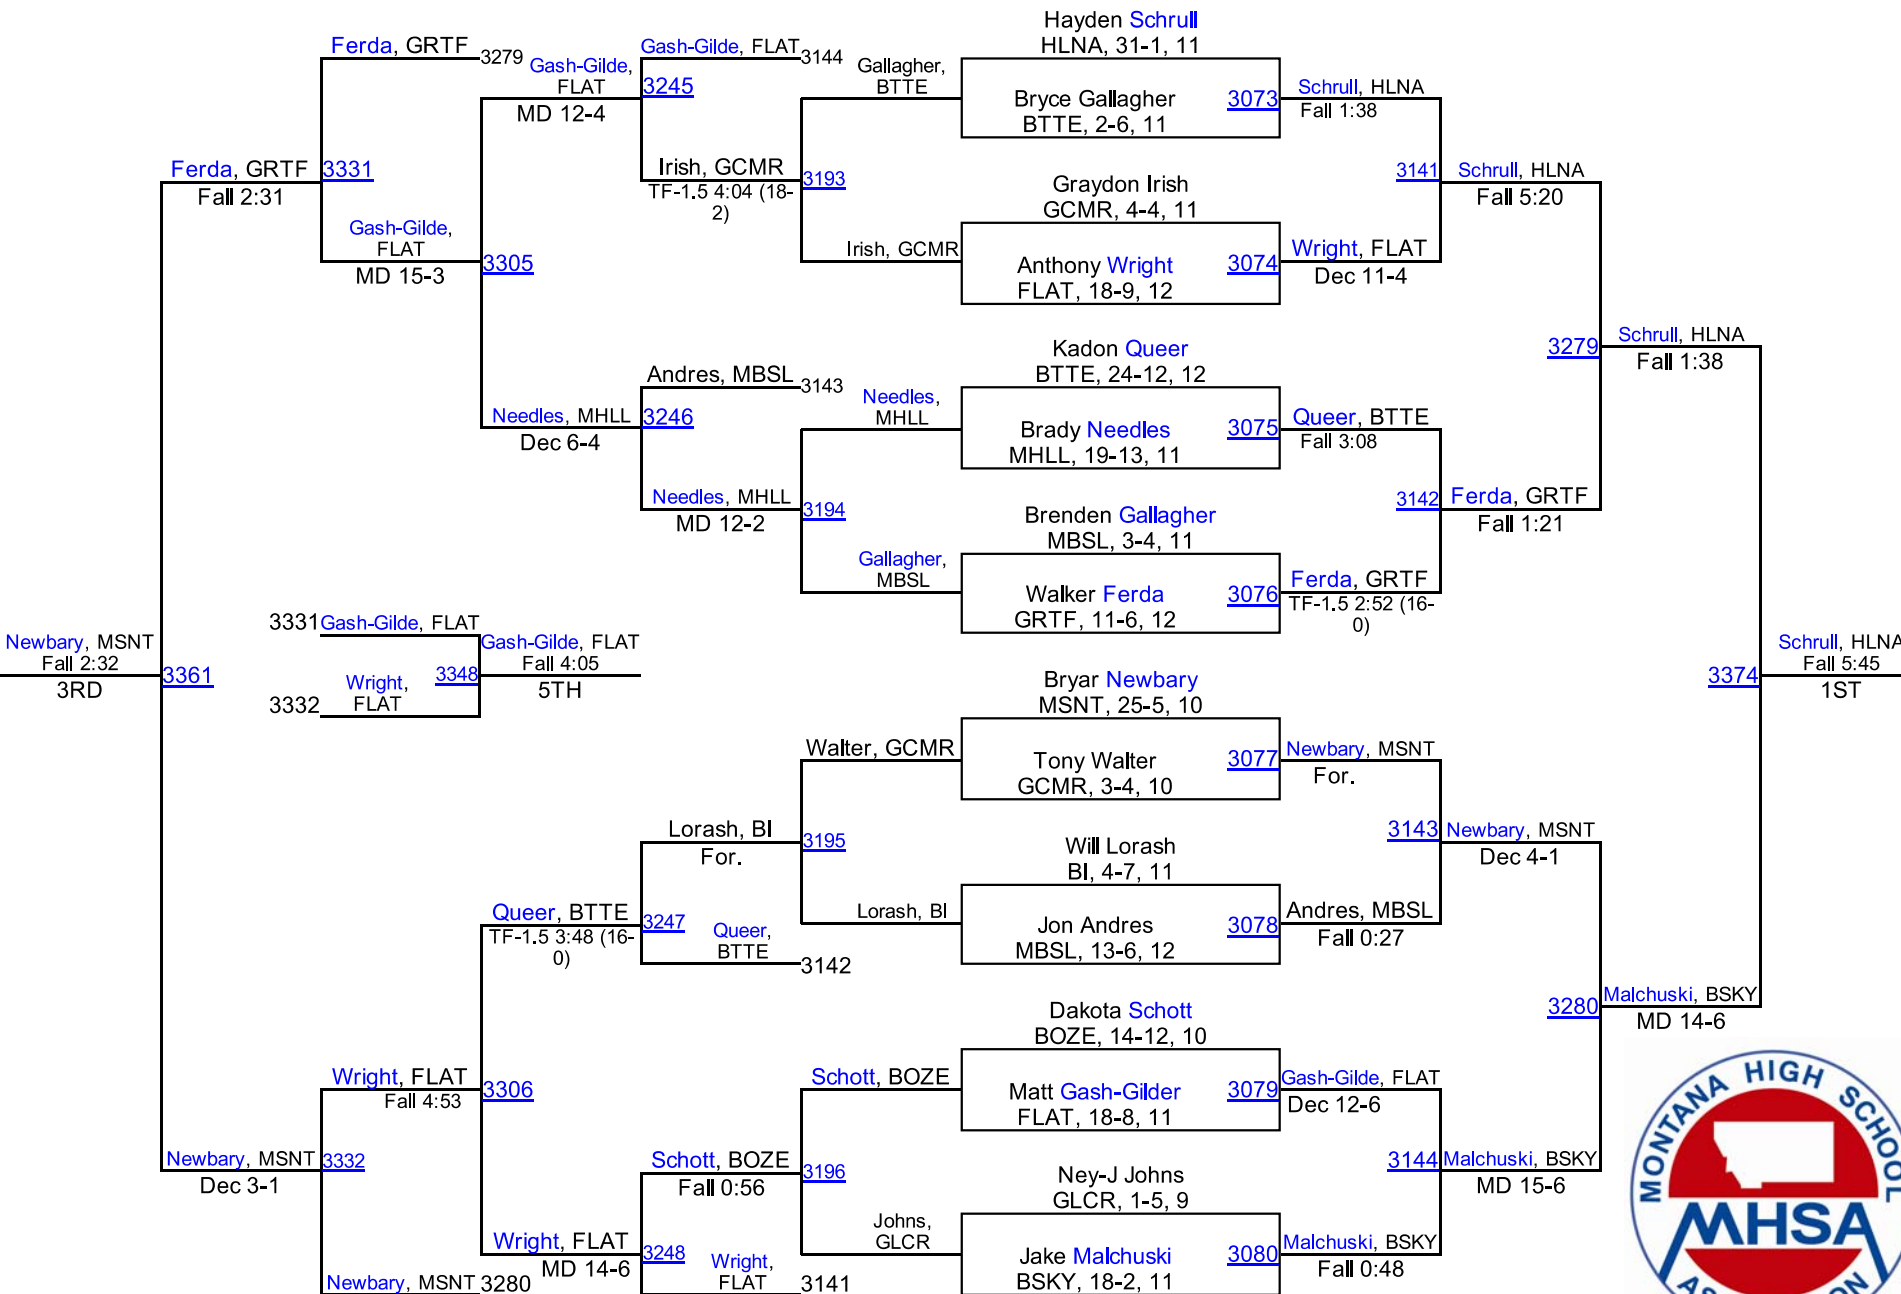

2016 MHSAA State Championships

AA - 170