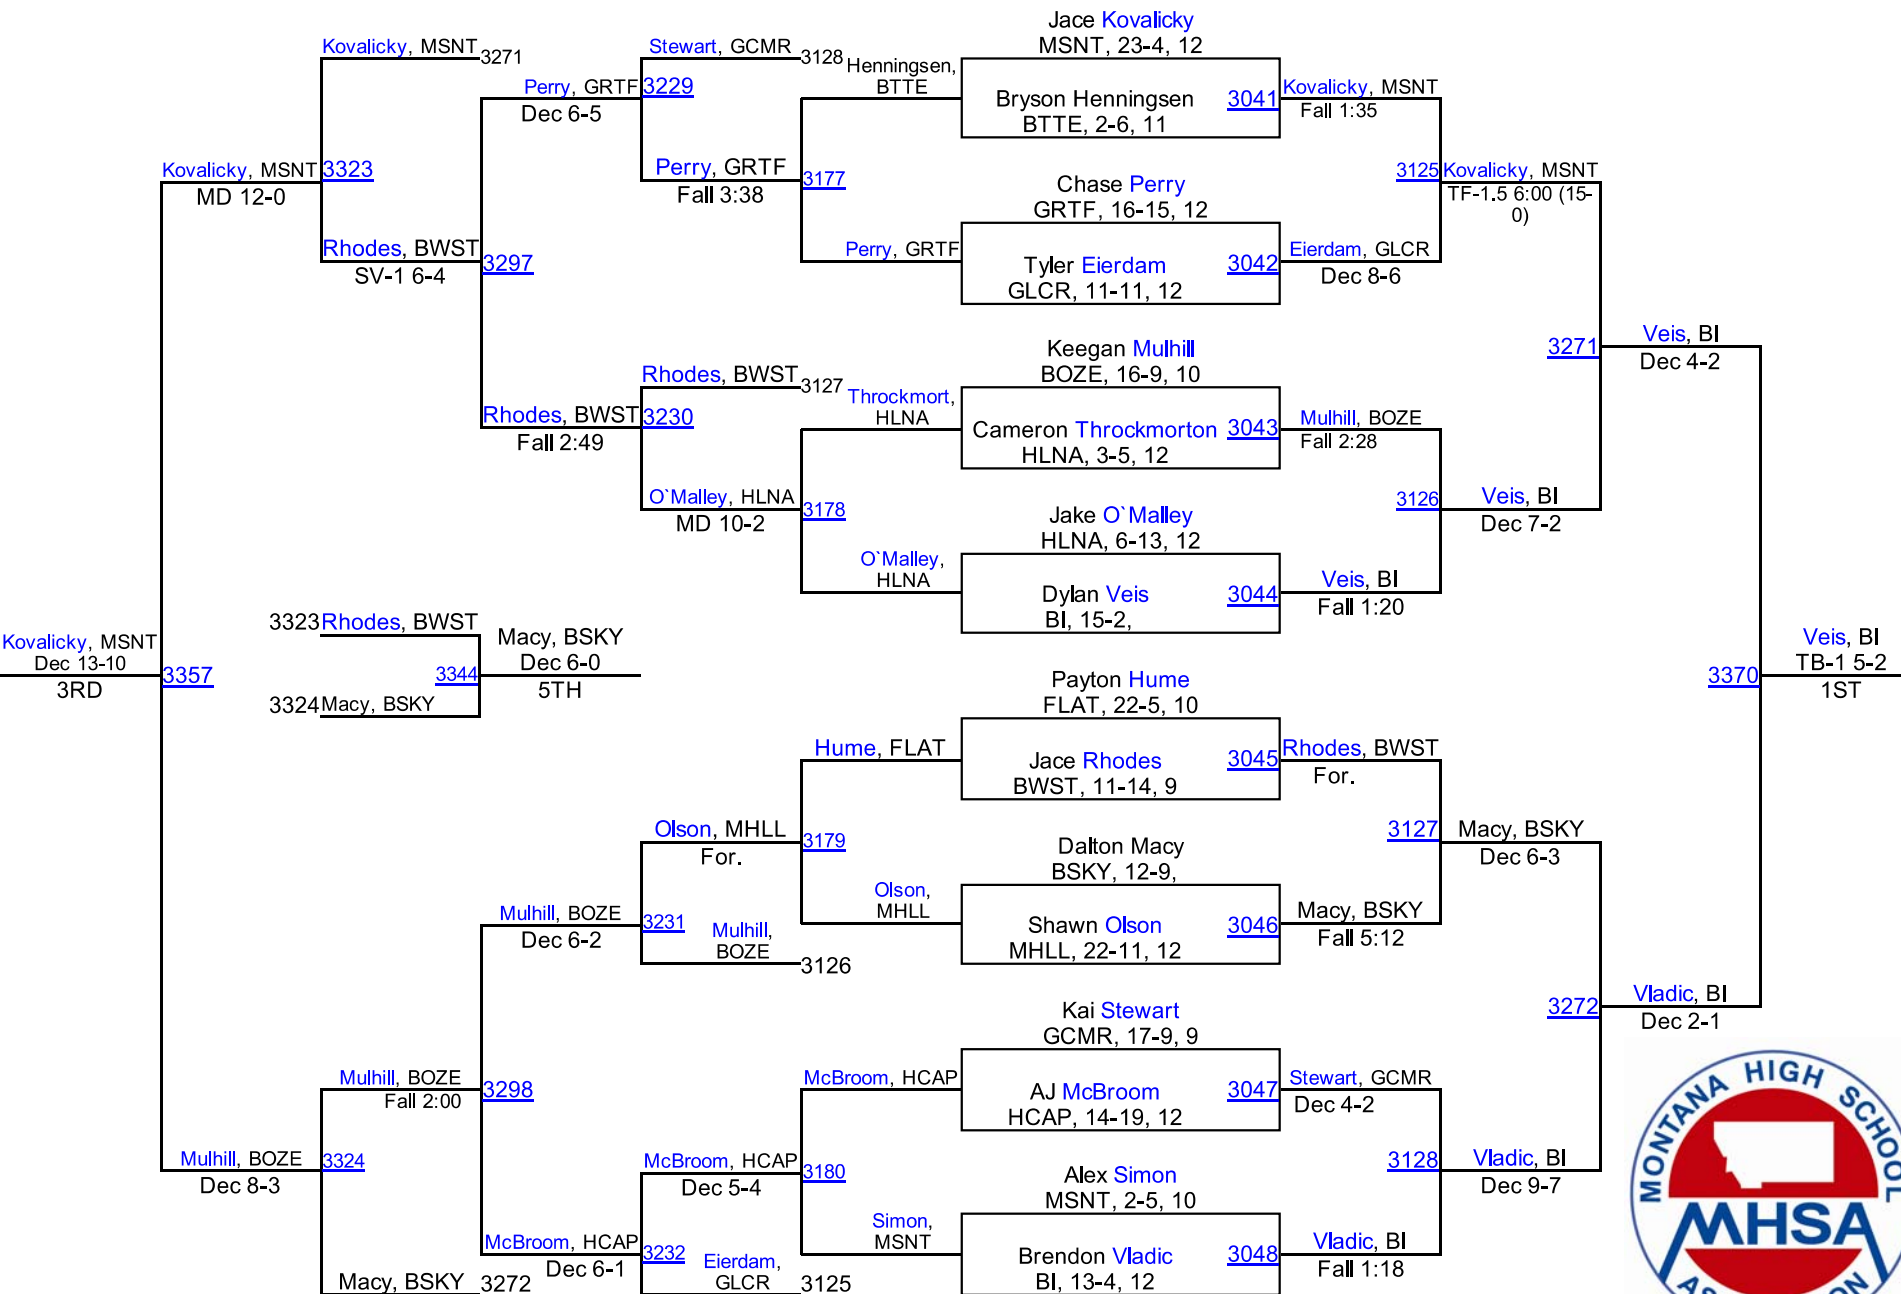

2016 MHSAA State Championships

AA - 138