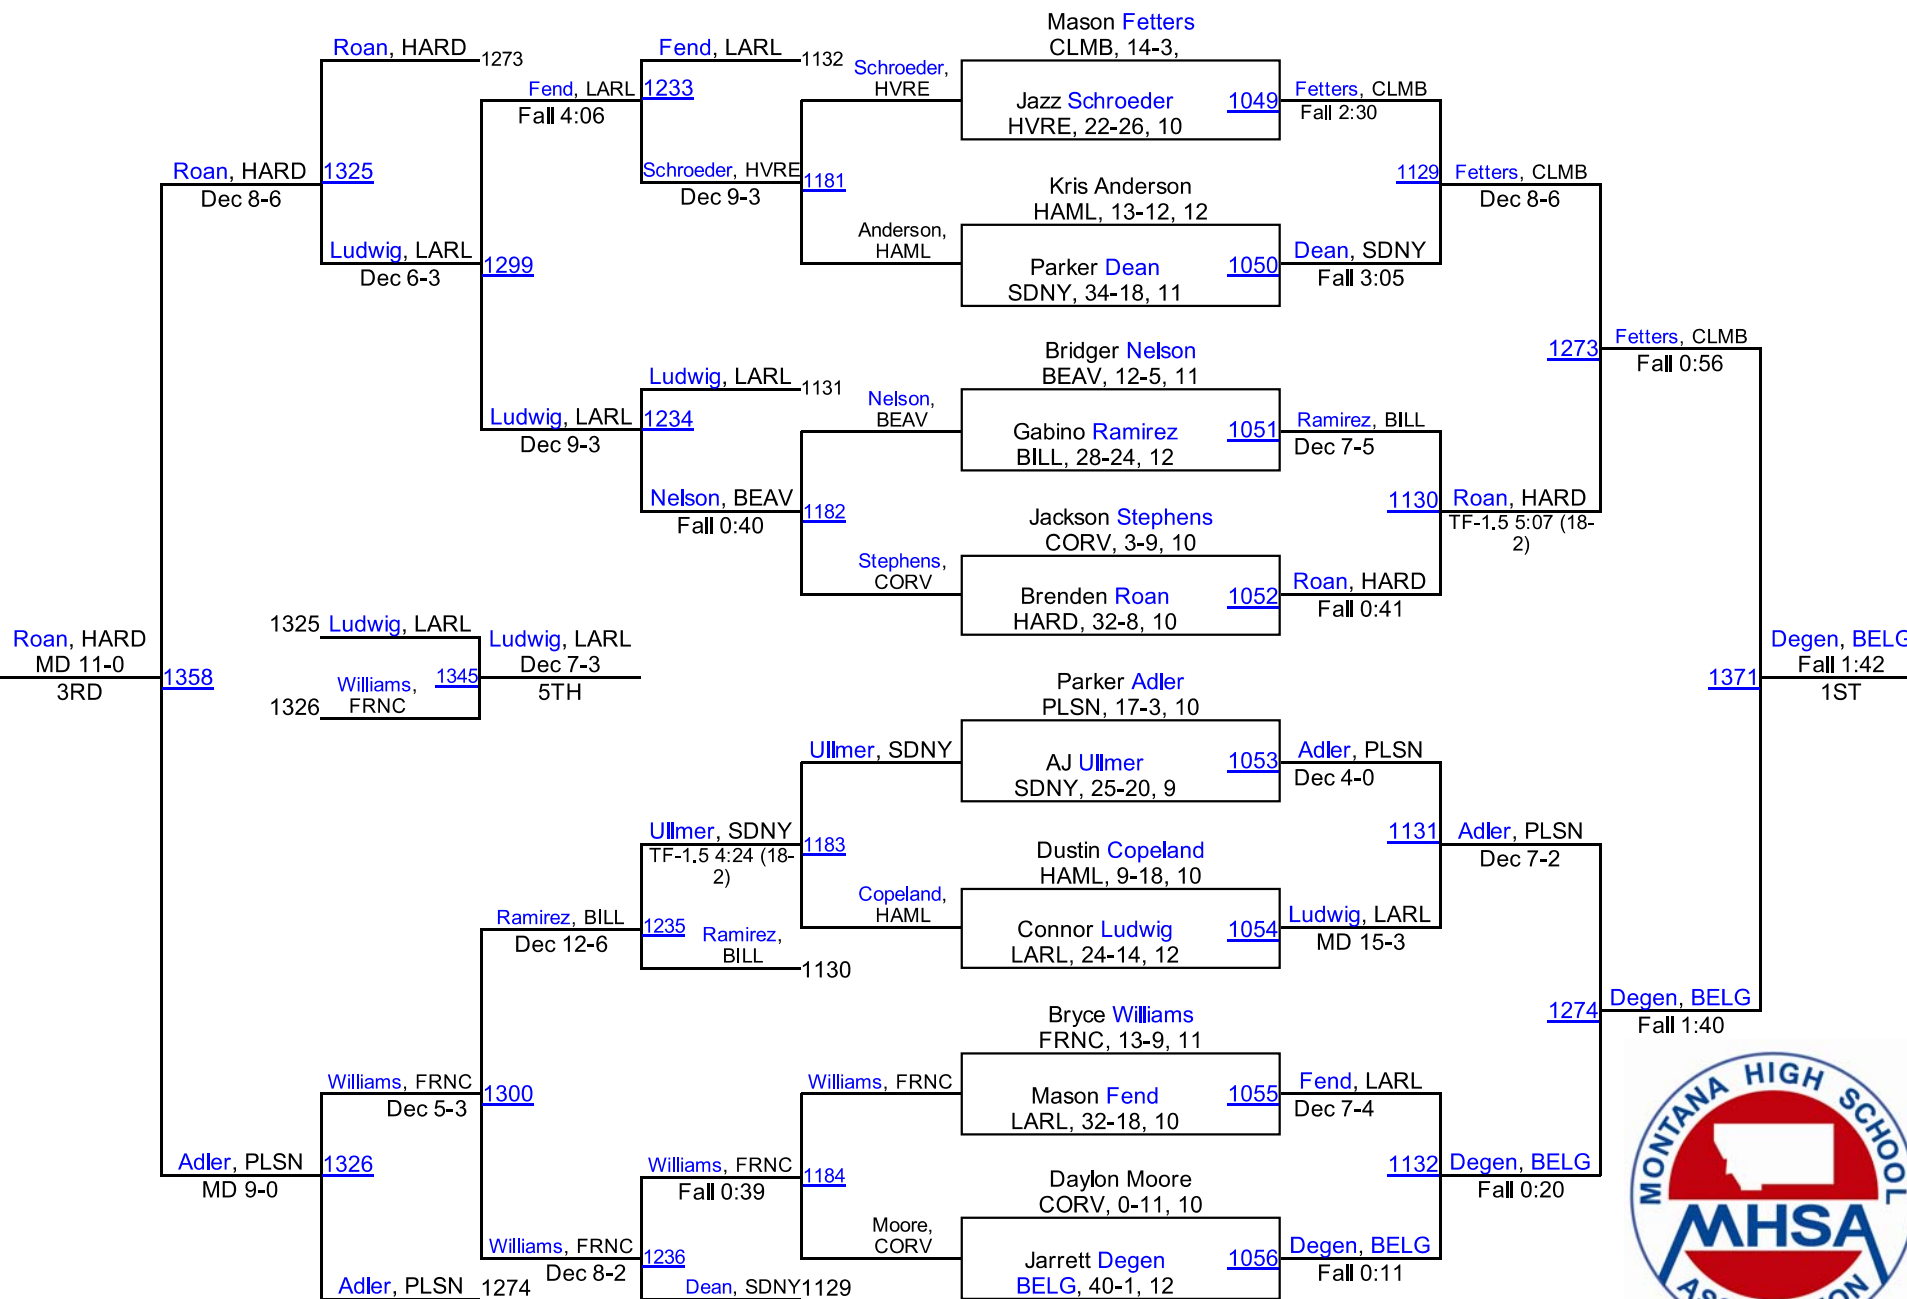

2016 MHSА State Championships

A - 145