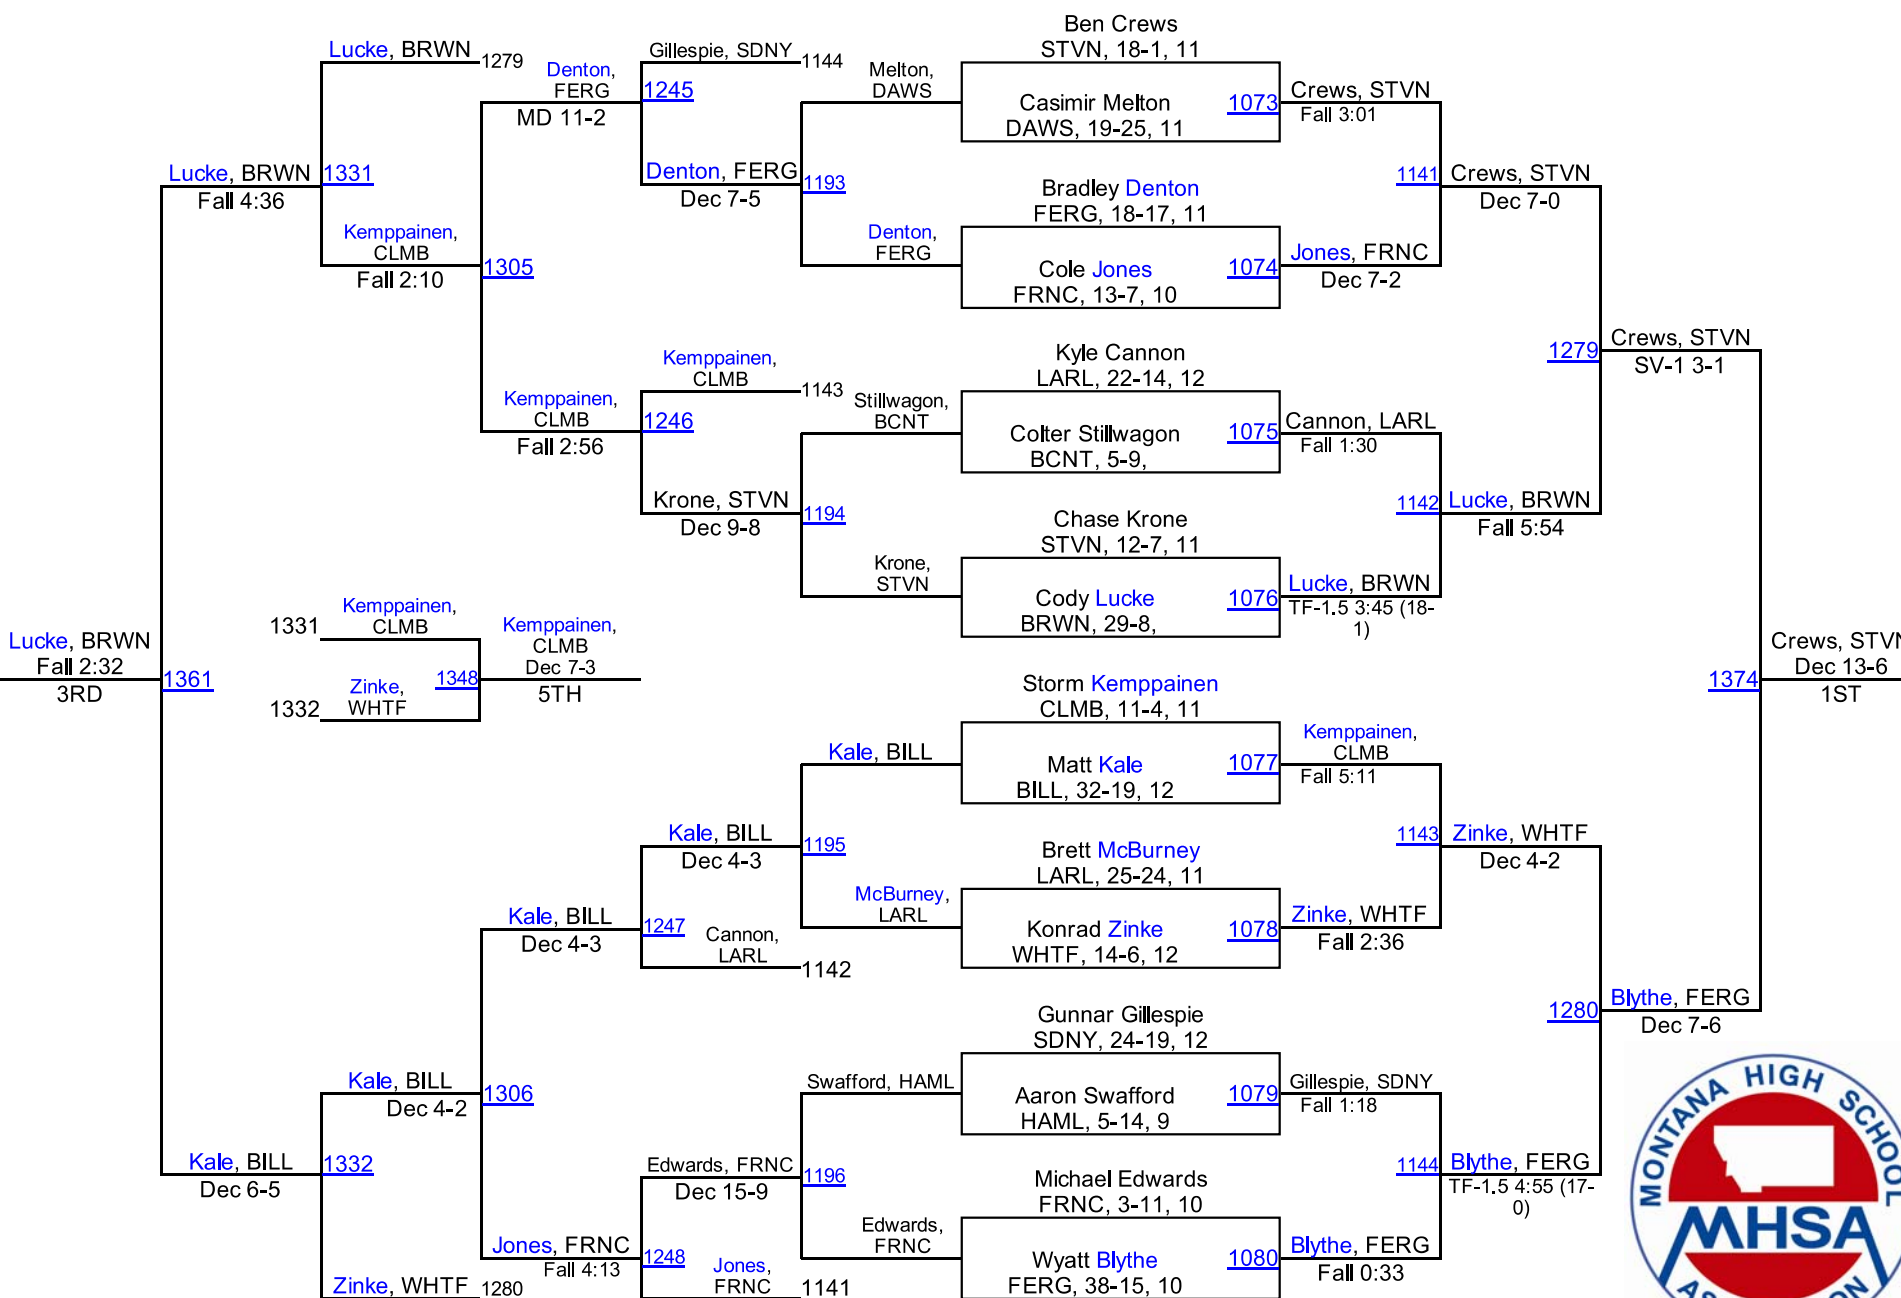

2016 MHSA State Championships

A-170