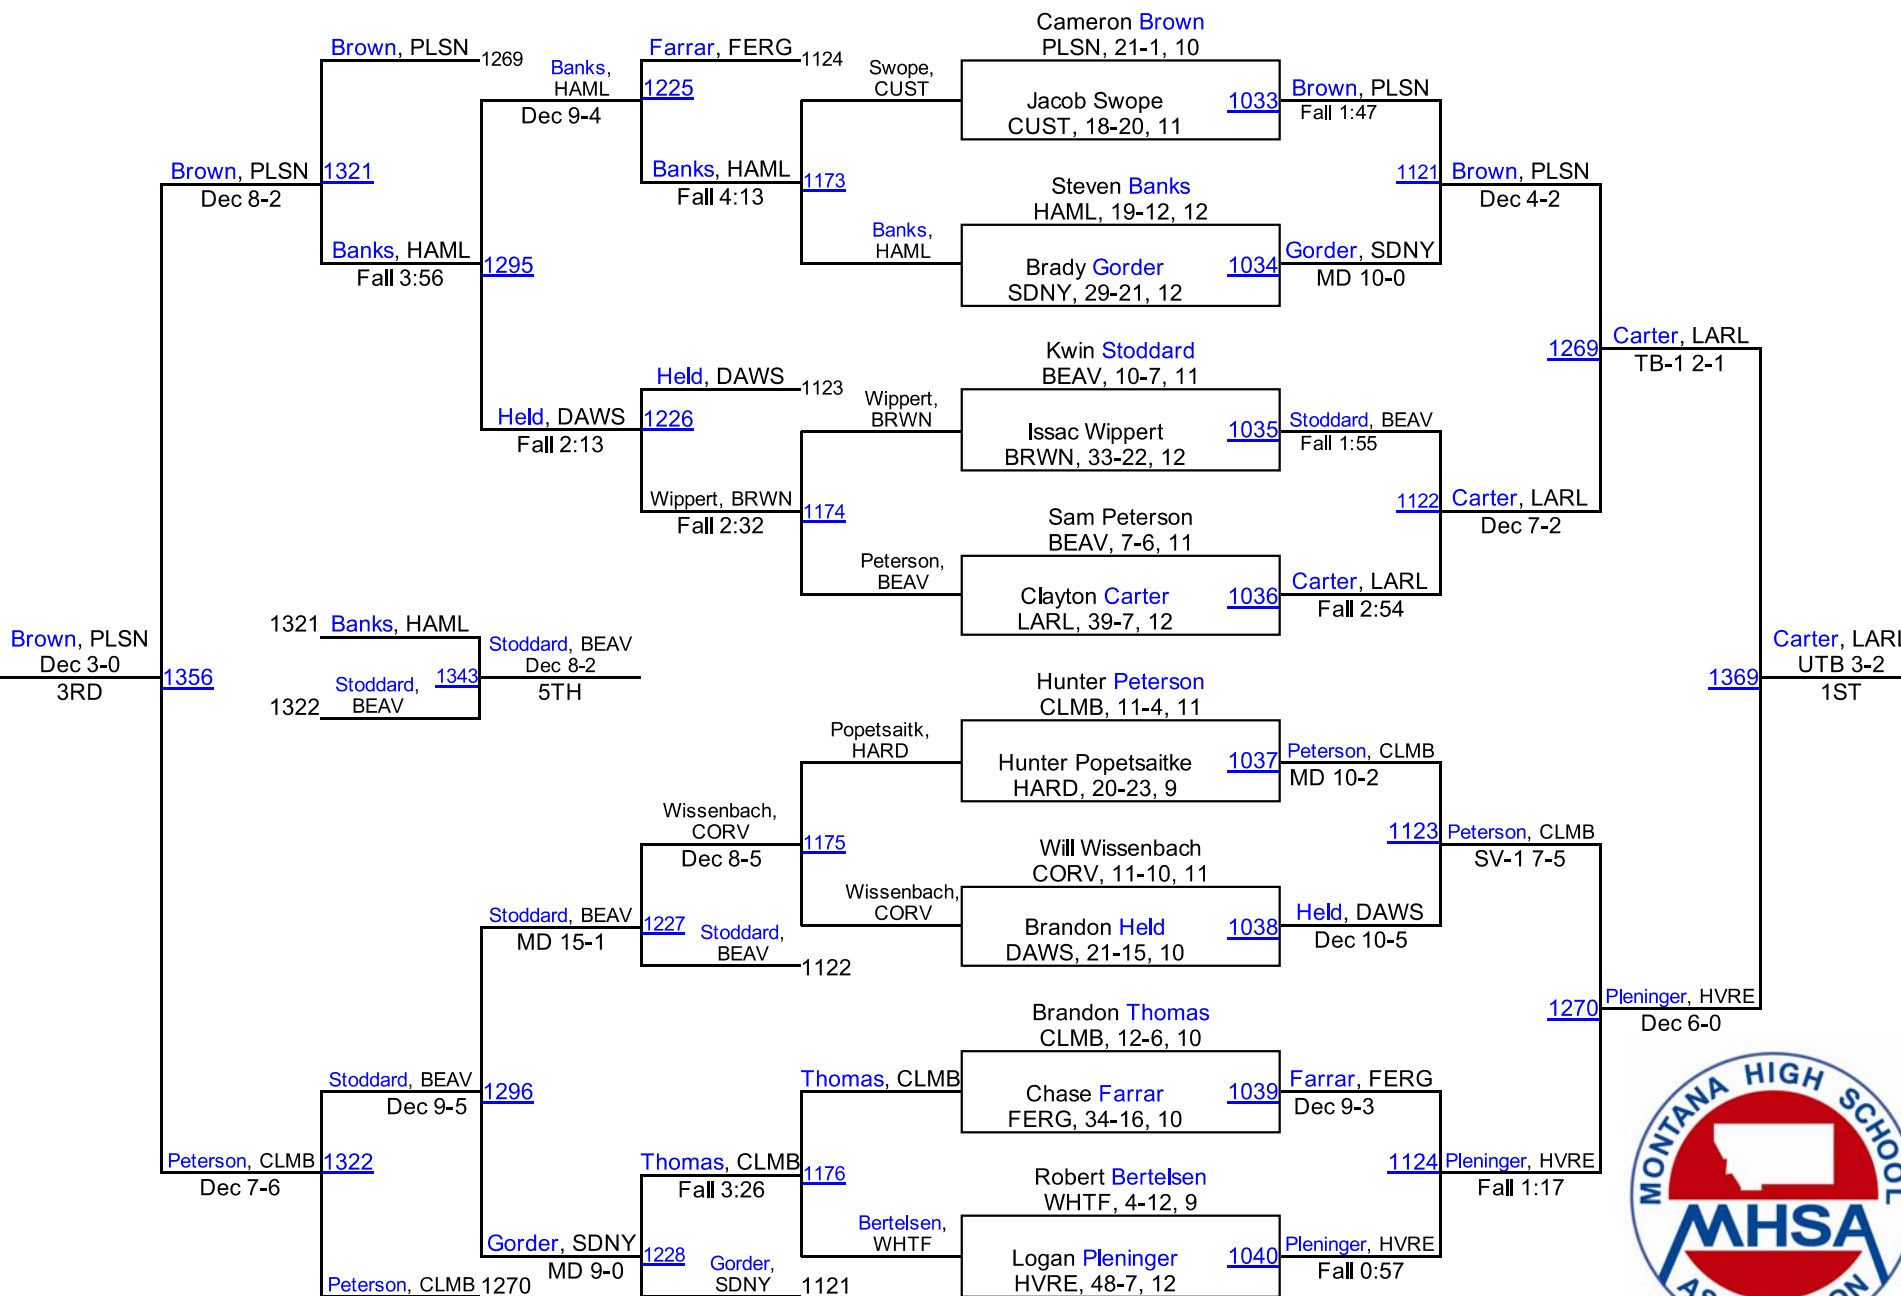

2016 MHSА State Championships

A - 132