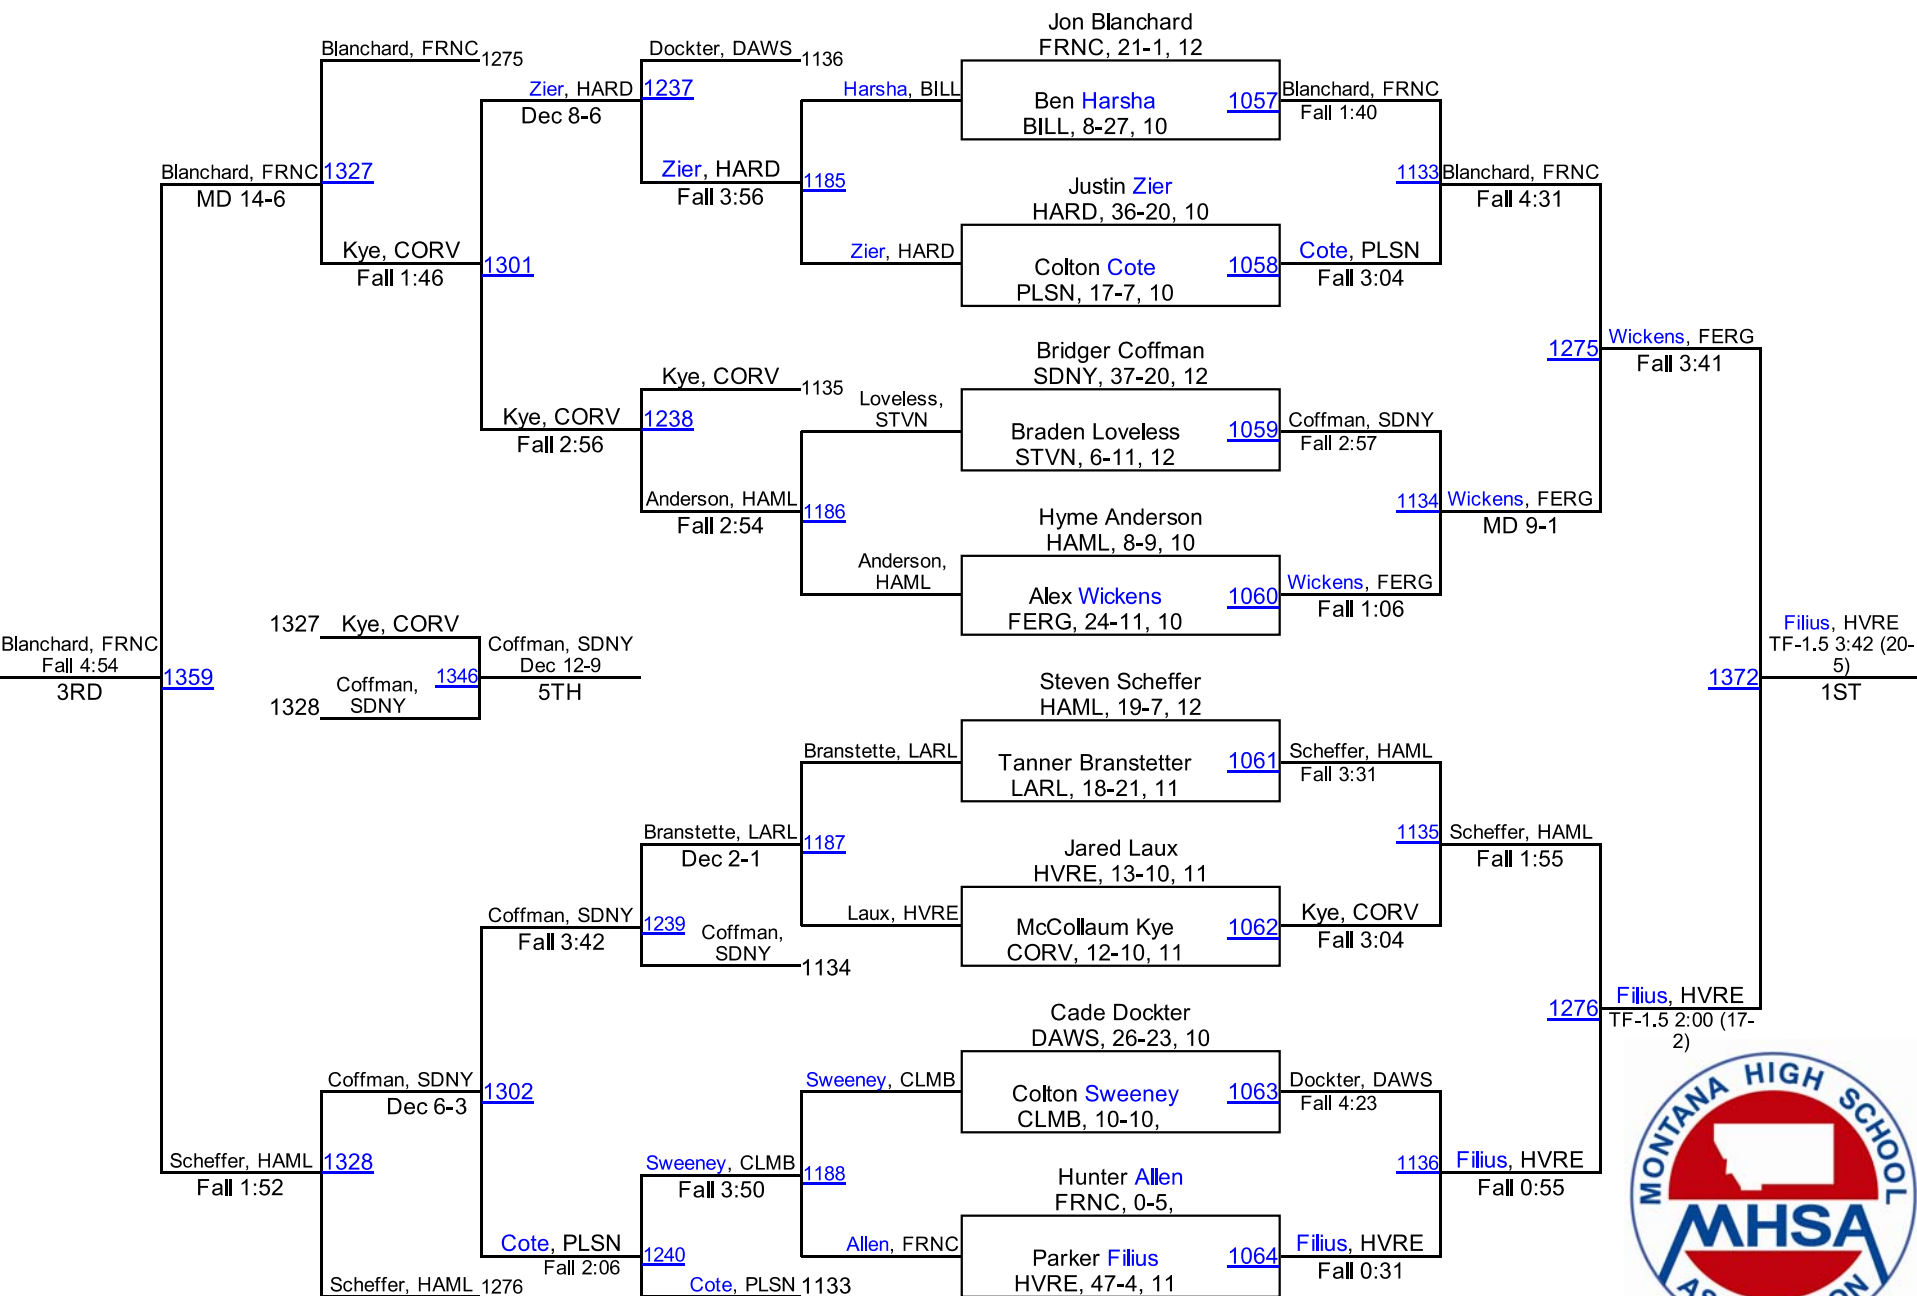

2016 MHSА State Championships

A - 152