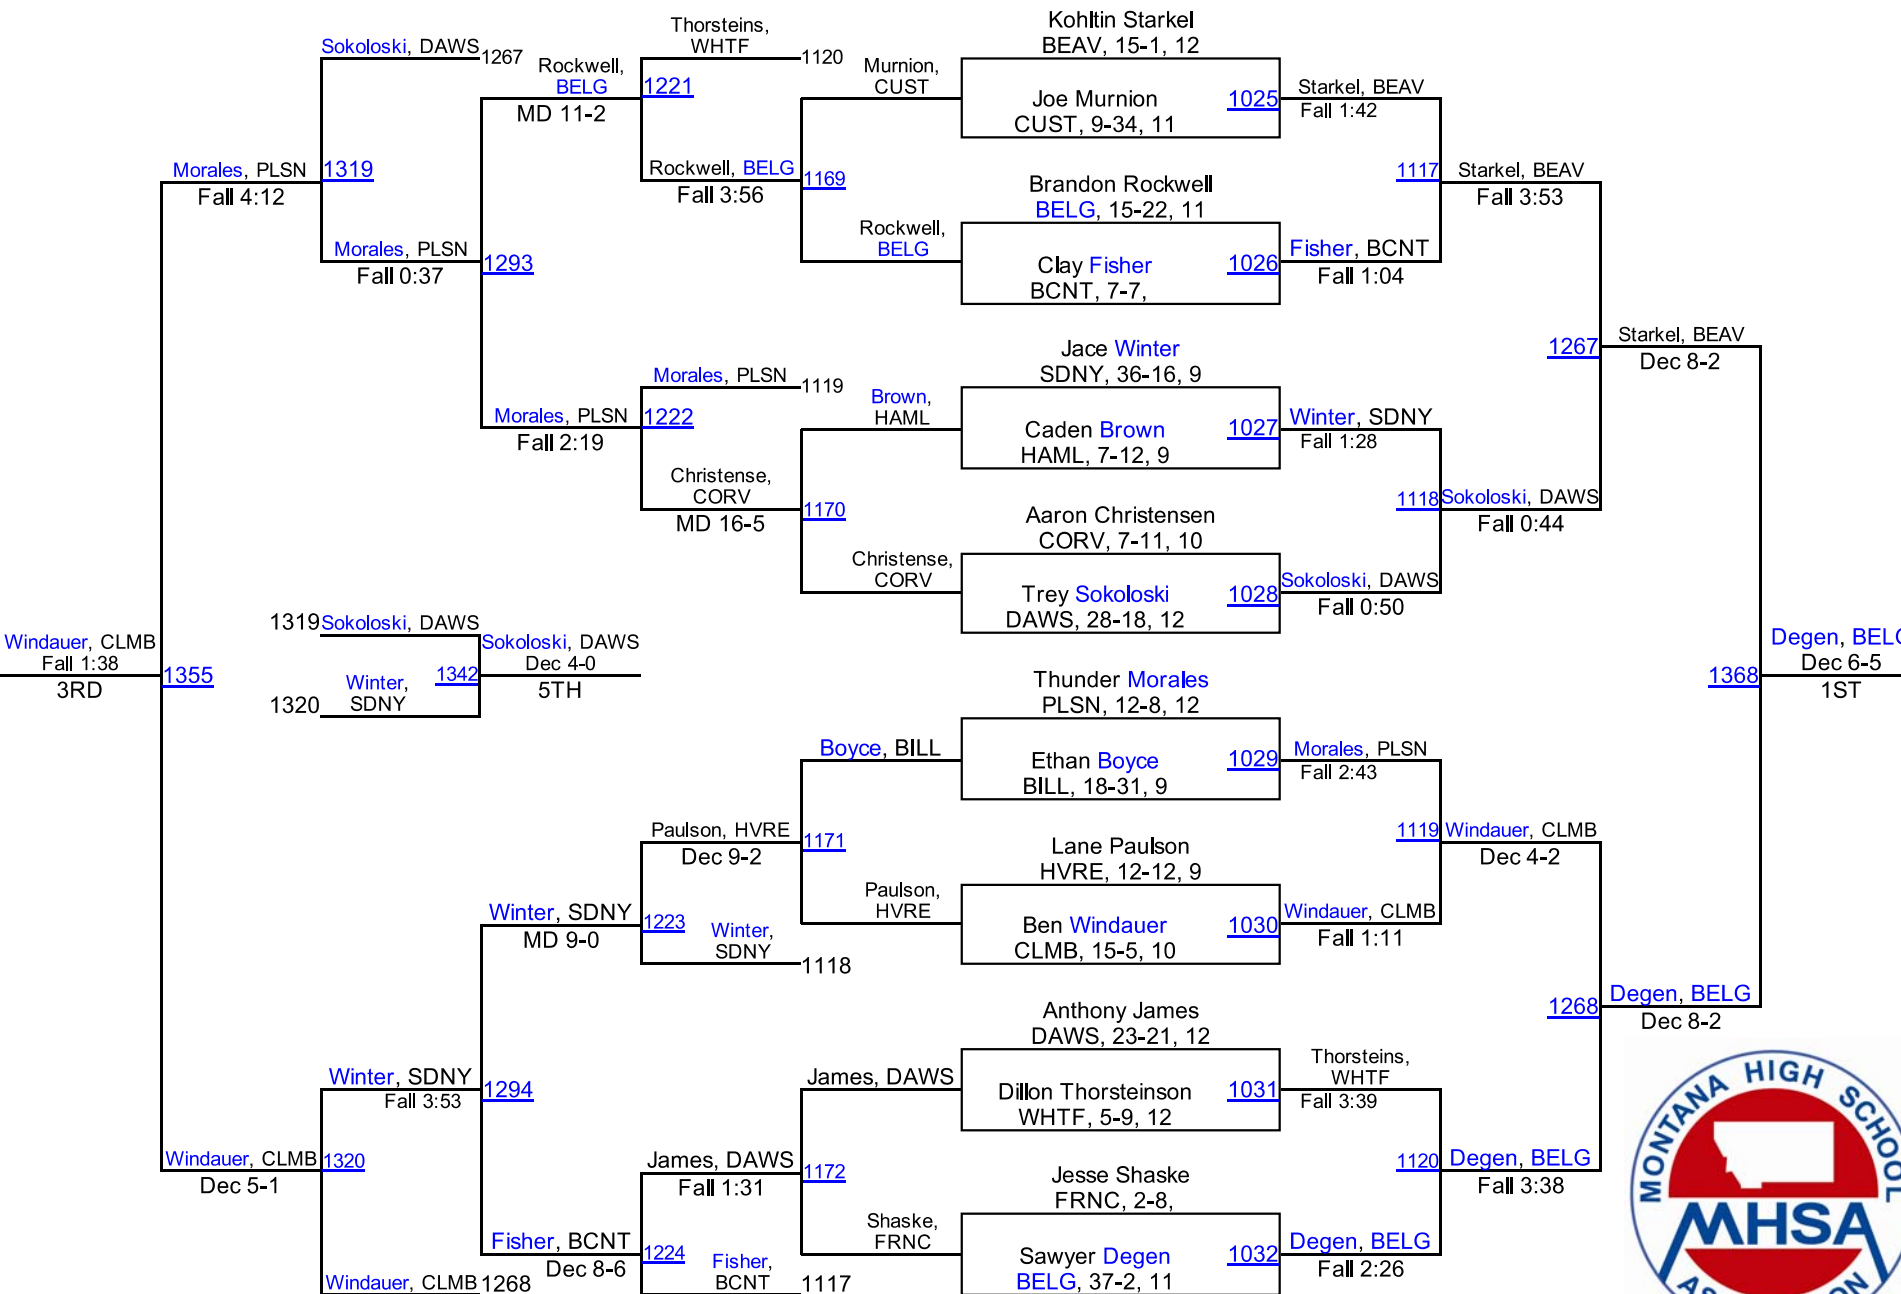

2016 MHSА State Championships

A - 126