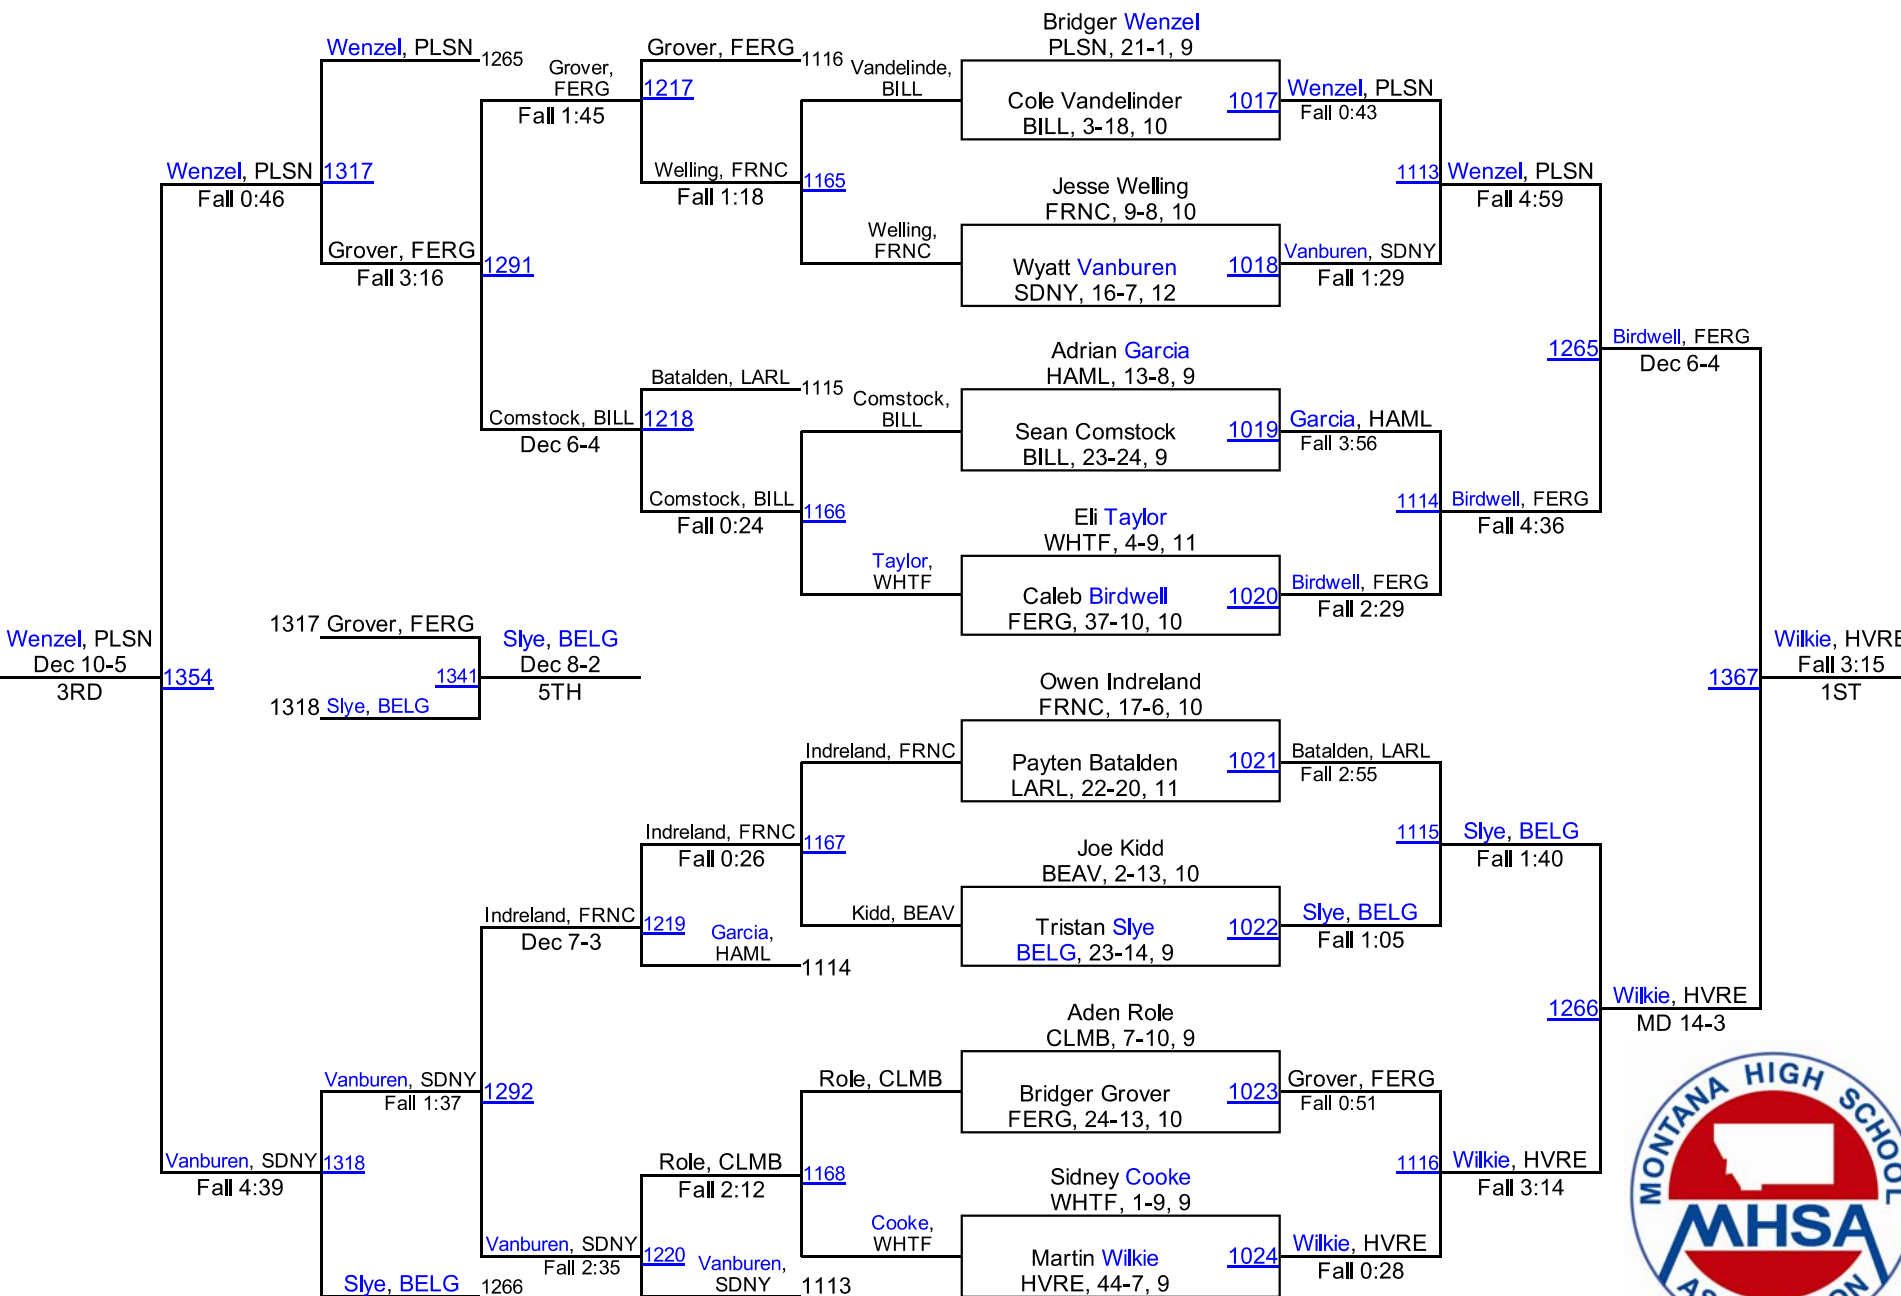

2016 MHSА State Championships

A - 120