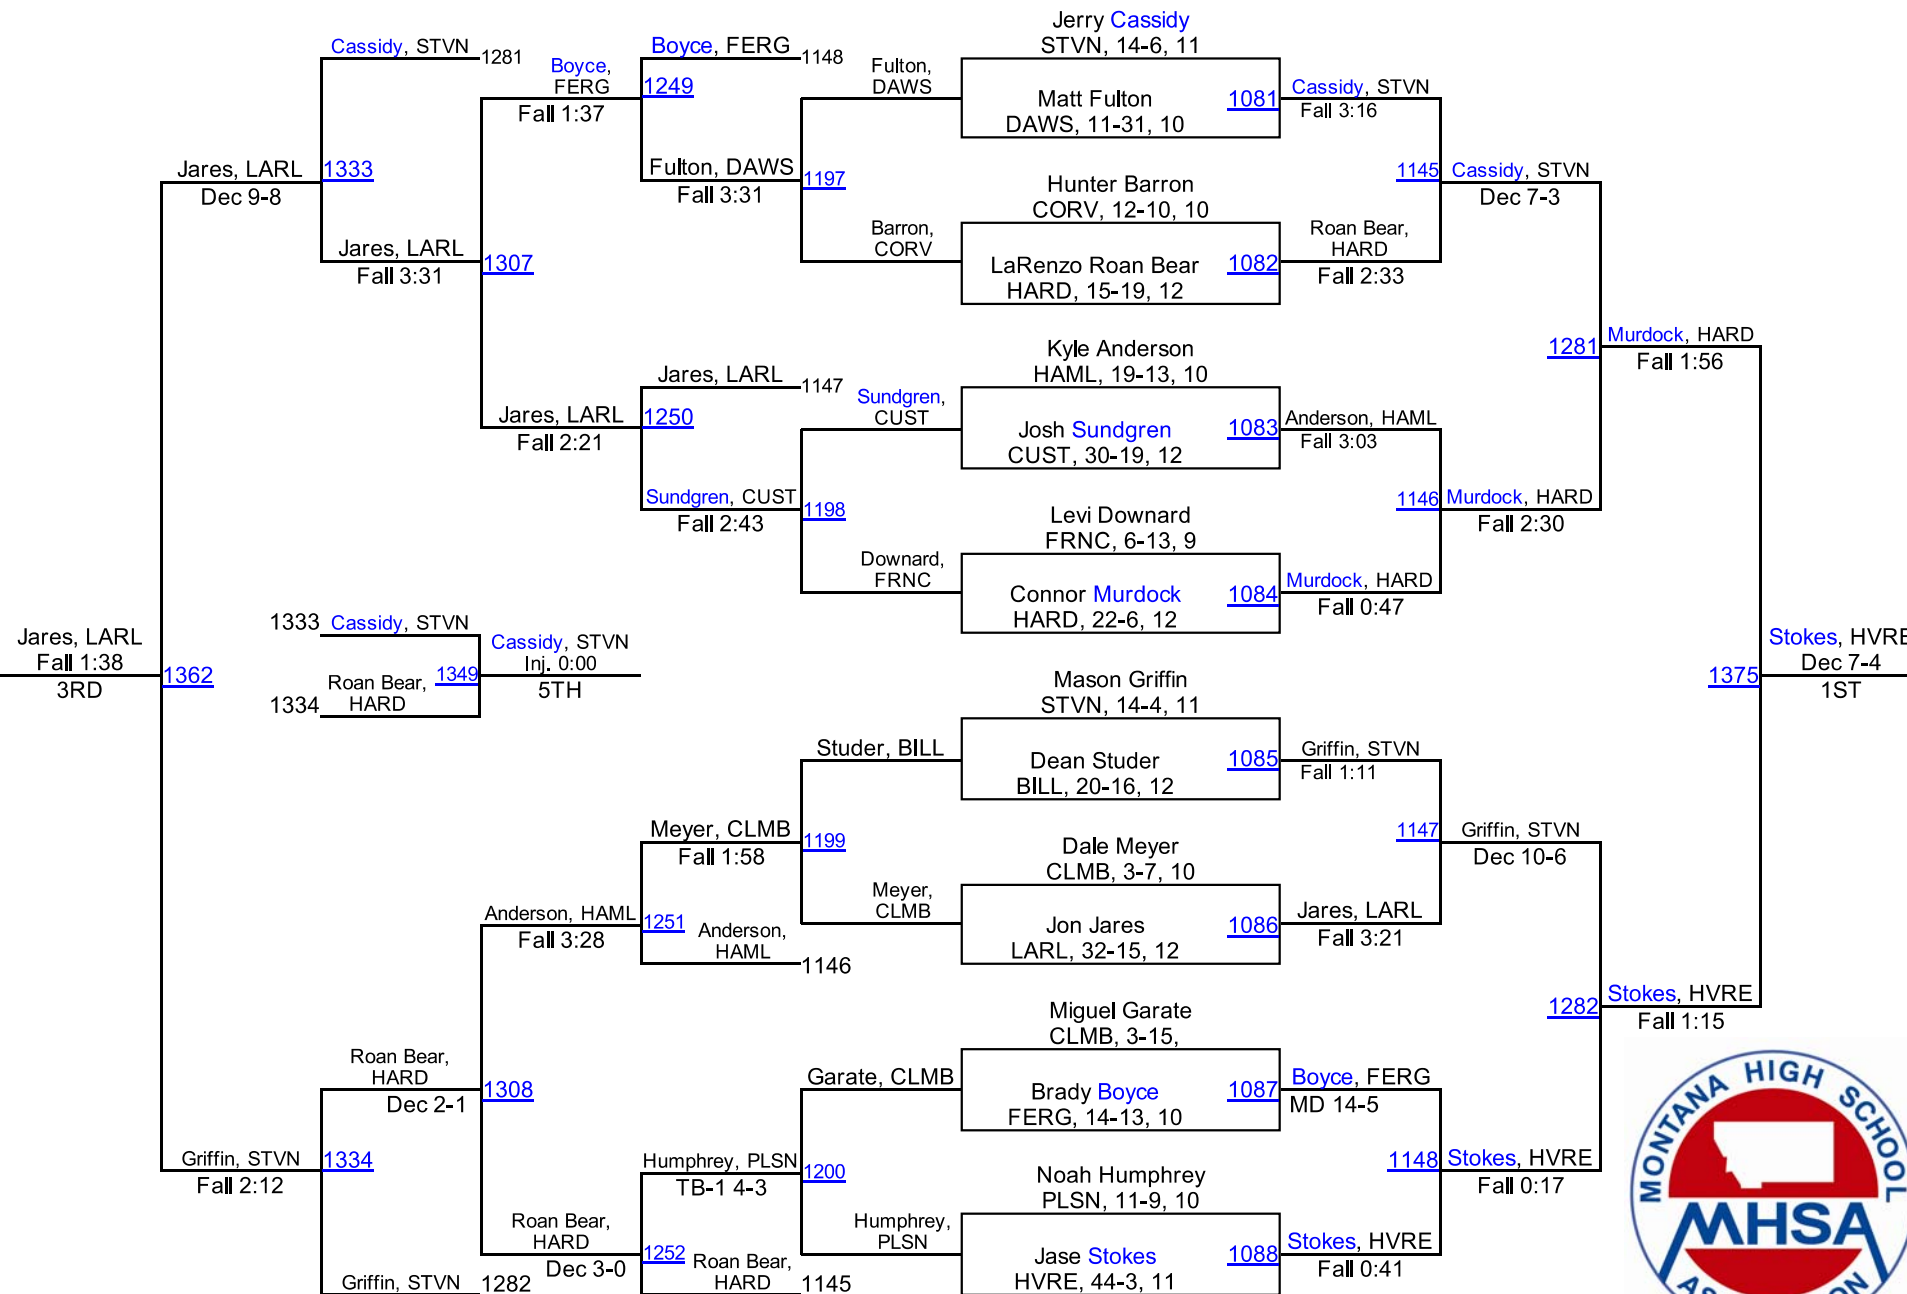

2016 MHSА State Championships

A - 182