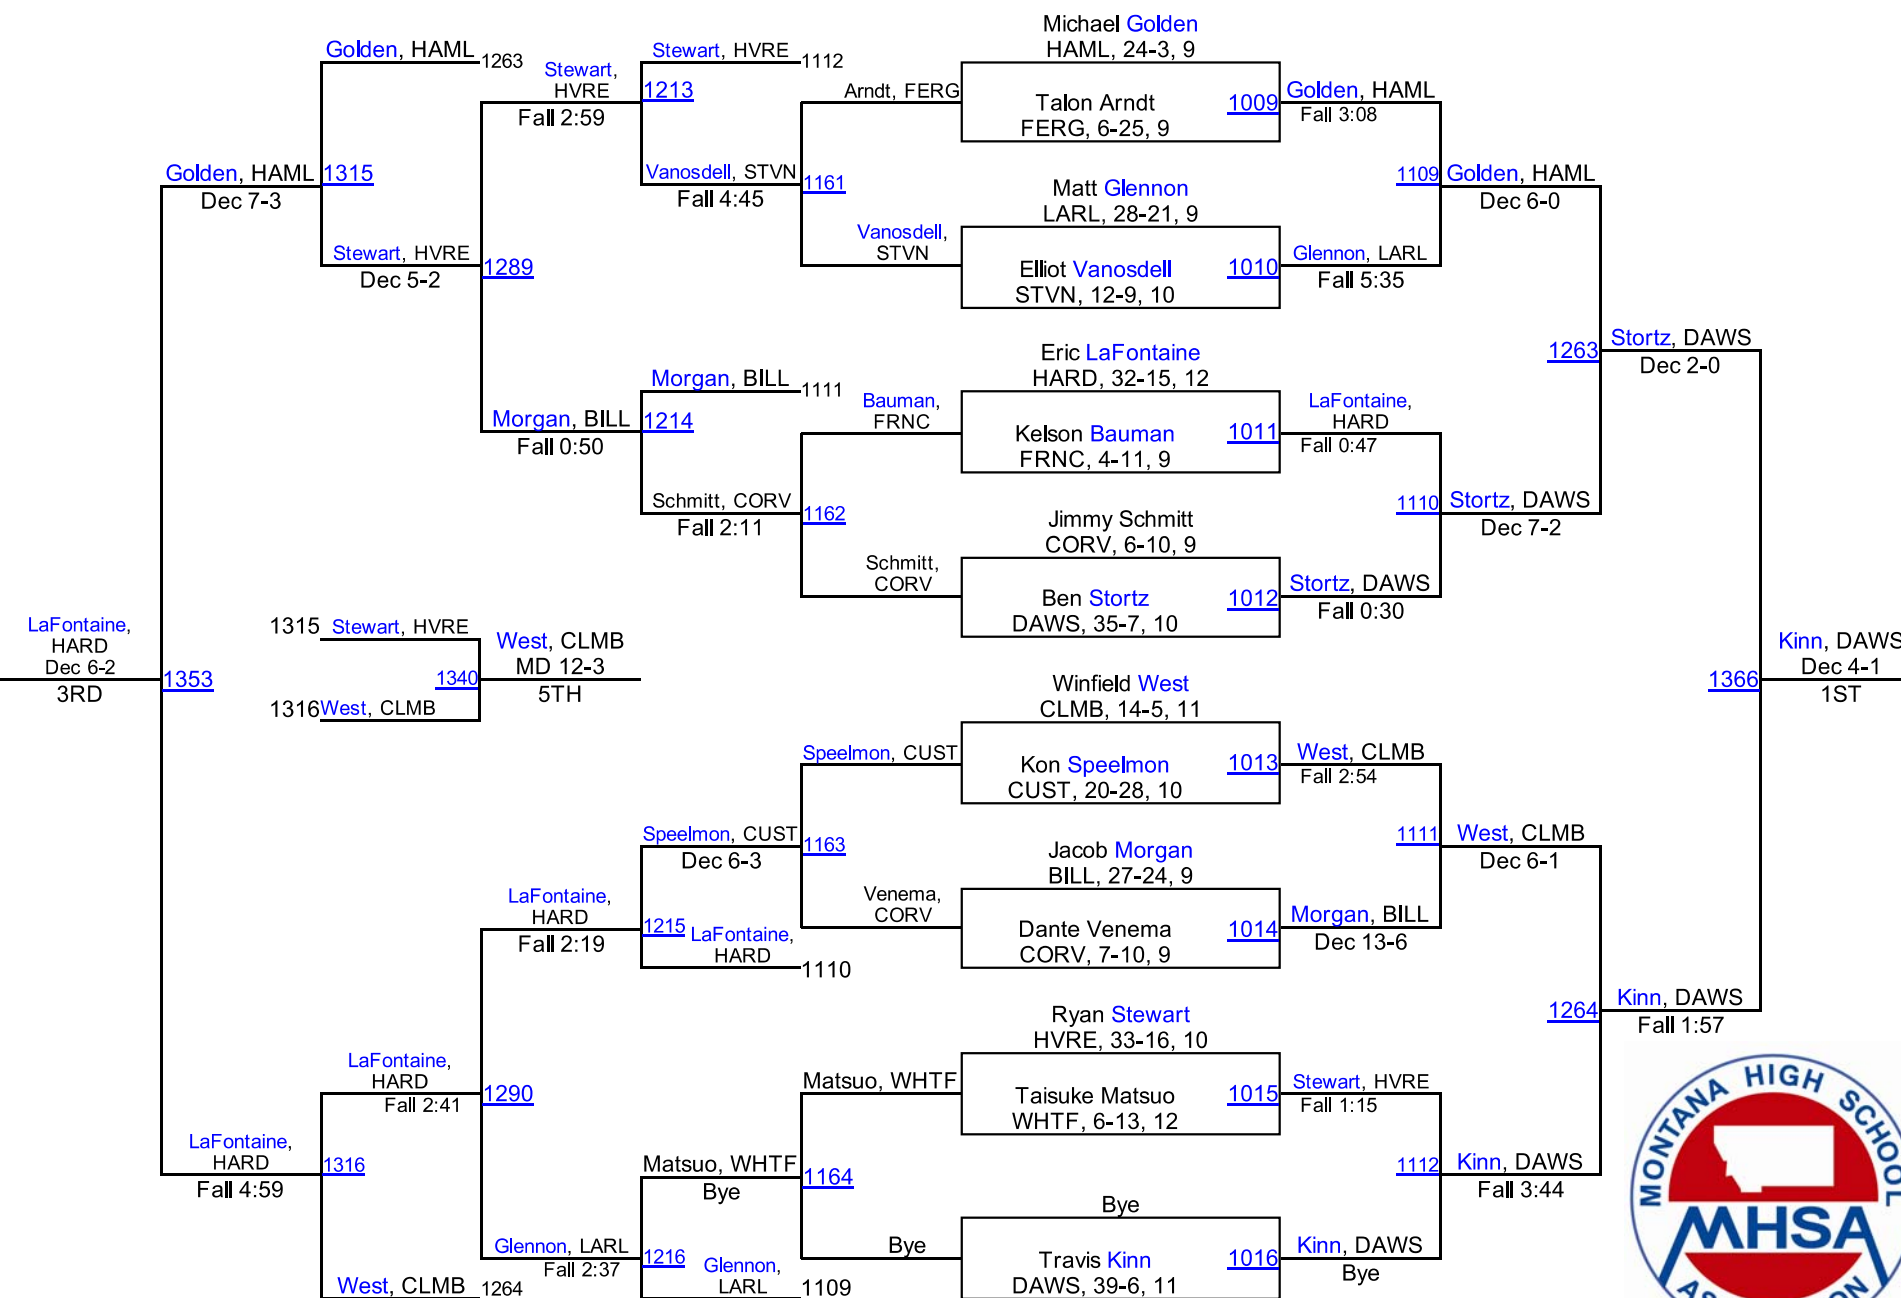

2016 MHSА State Championships

A - 113