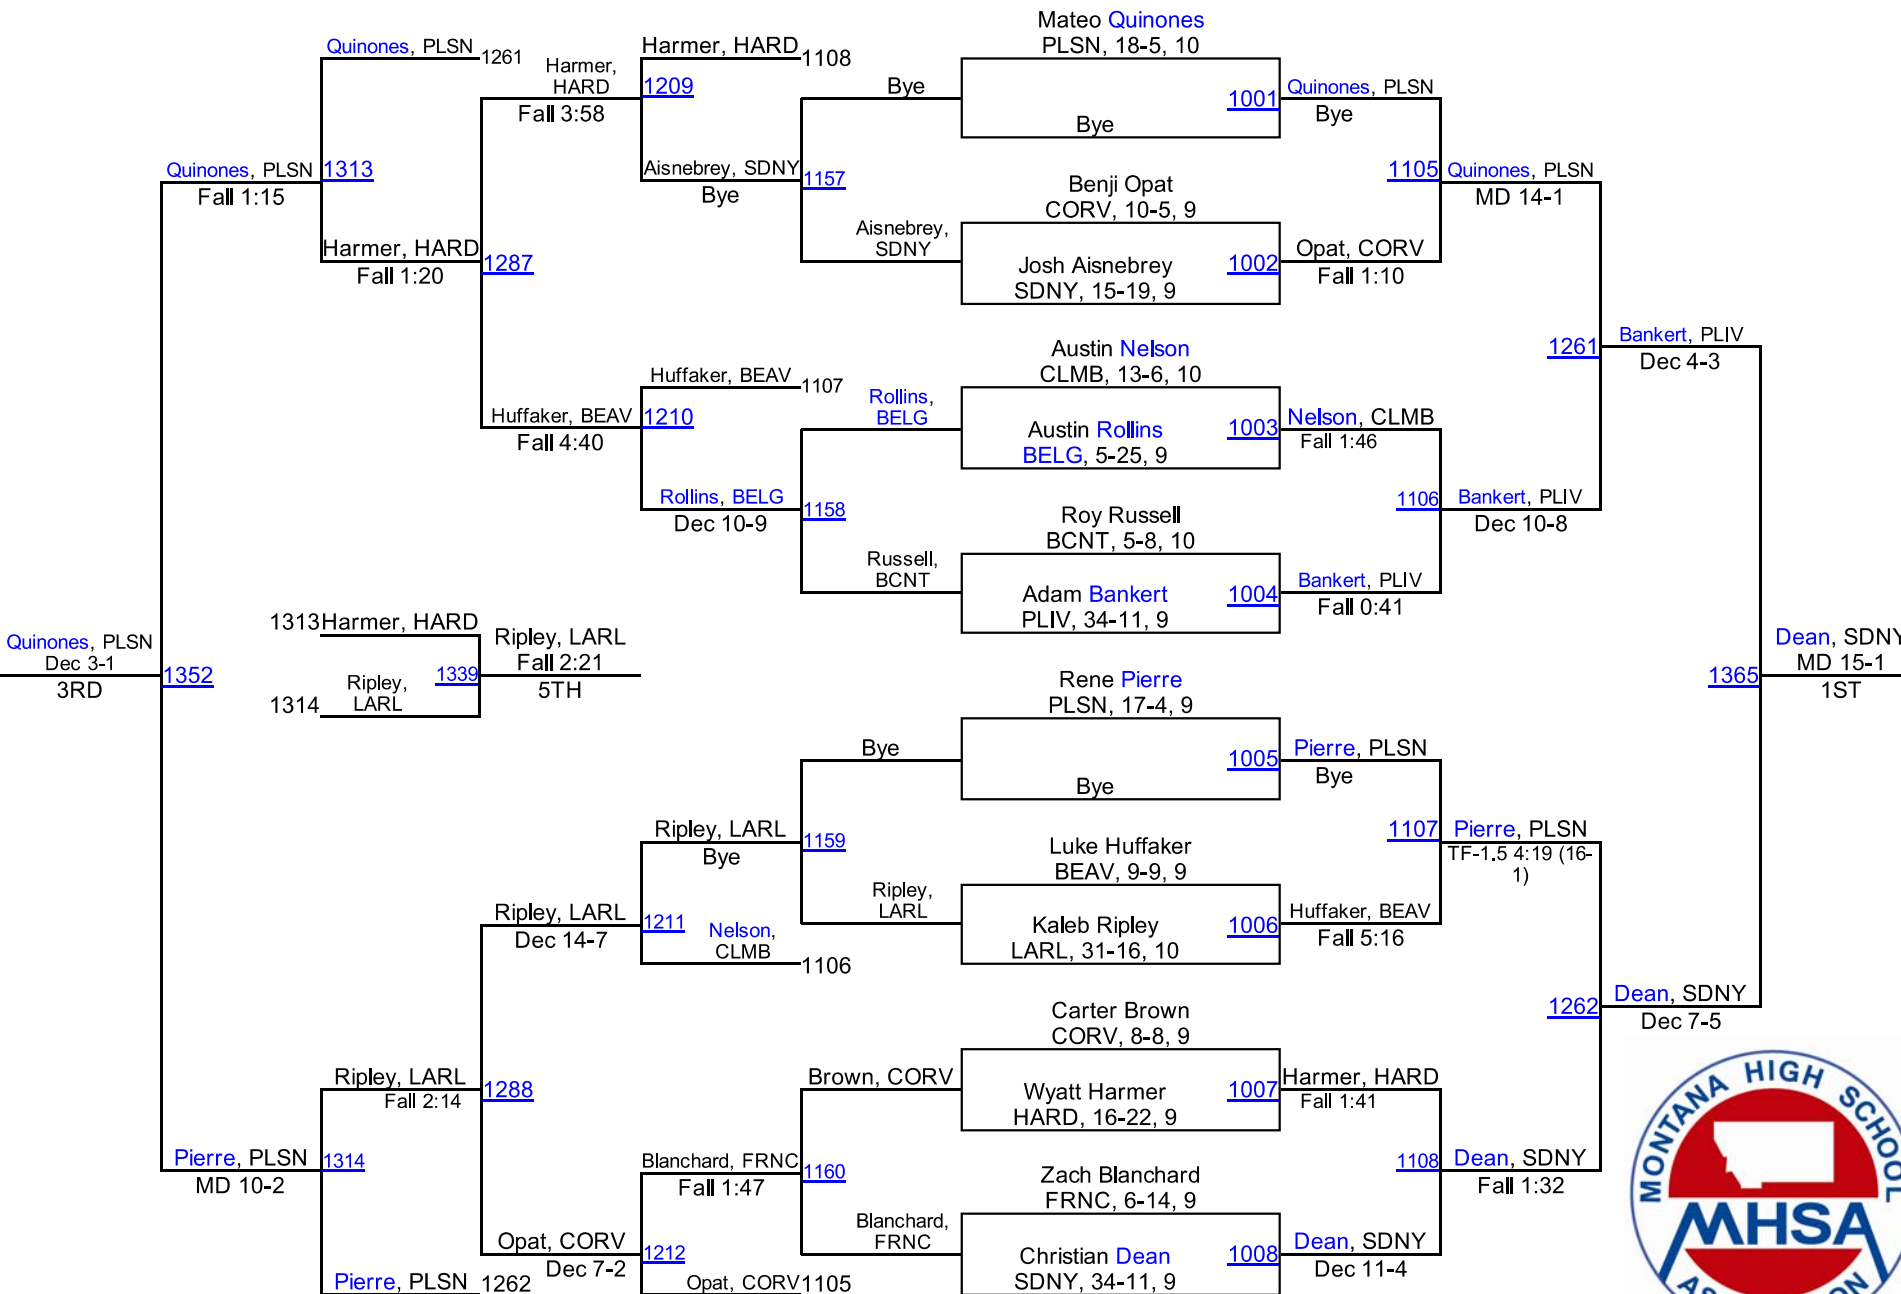

2016 MHSА State Championships

A - 103