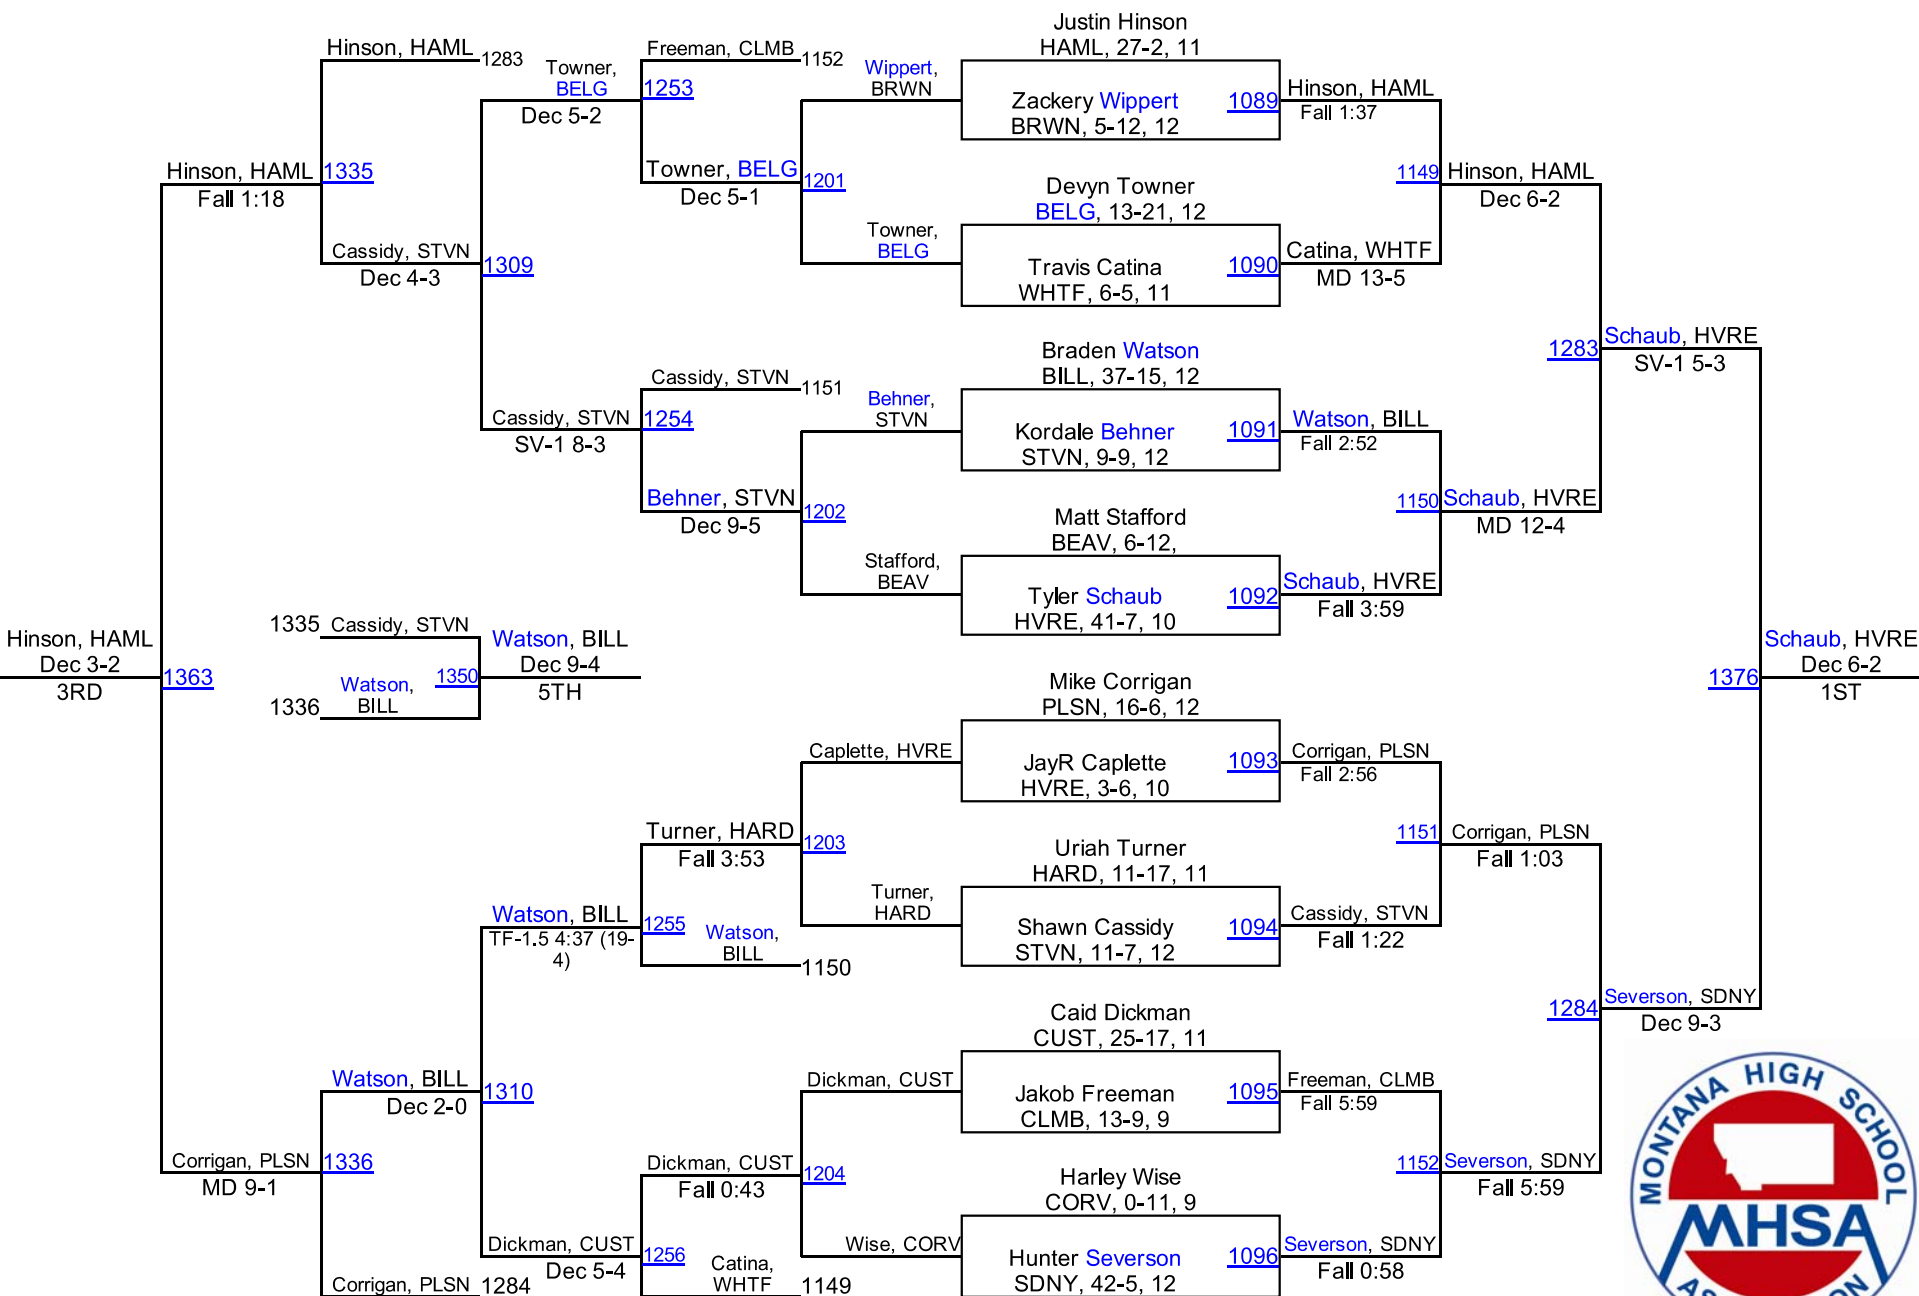

2016 MHSА State Championships

A - 205