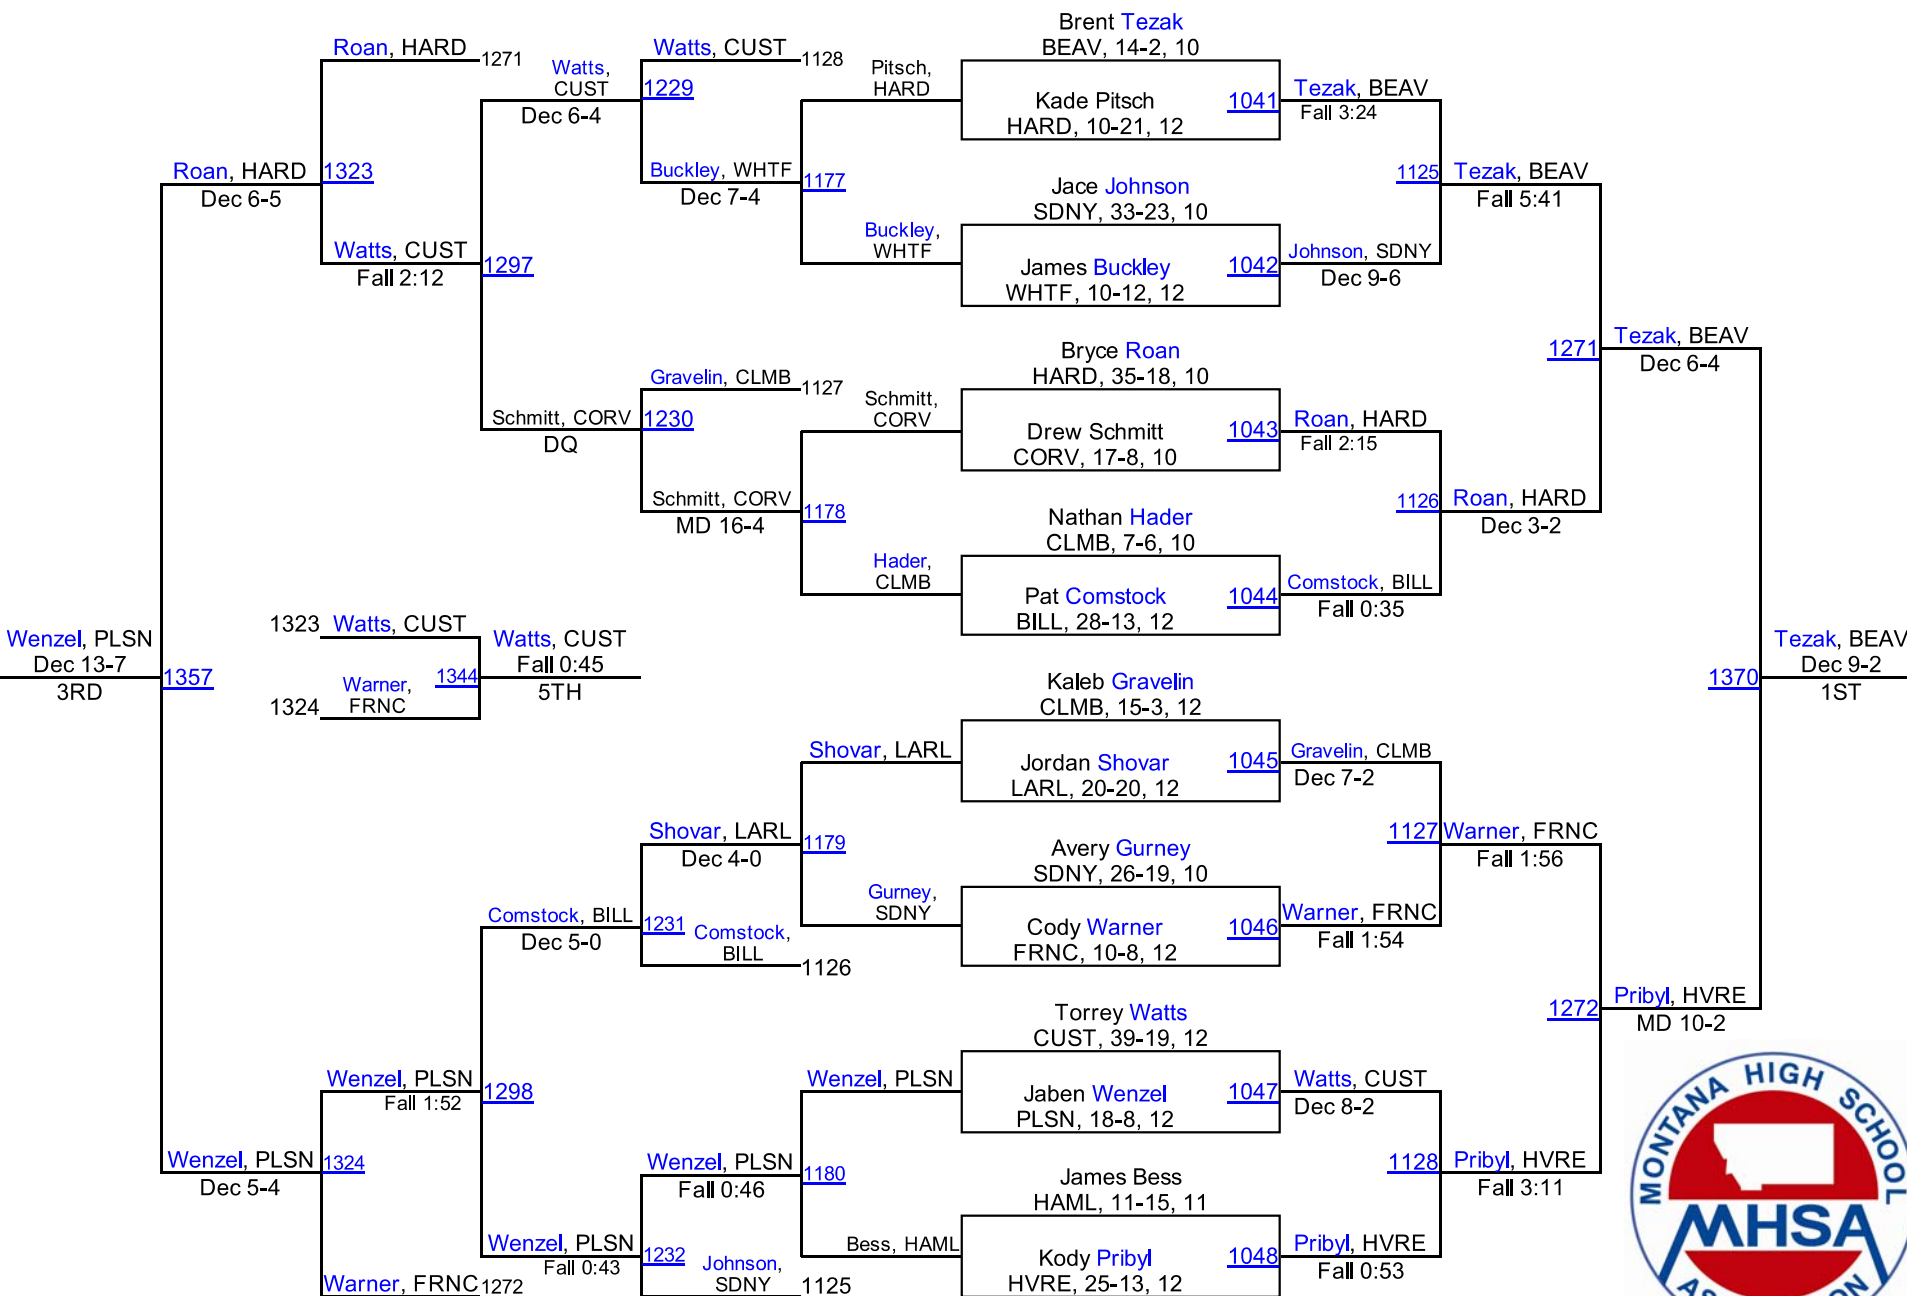

2016 MHSА State Championships

A - 138