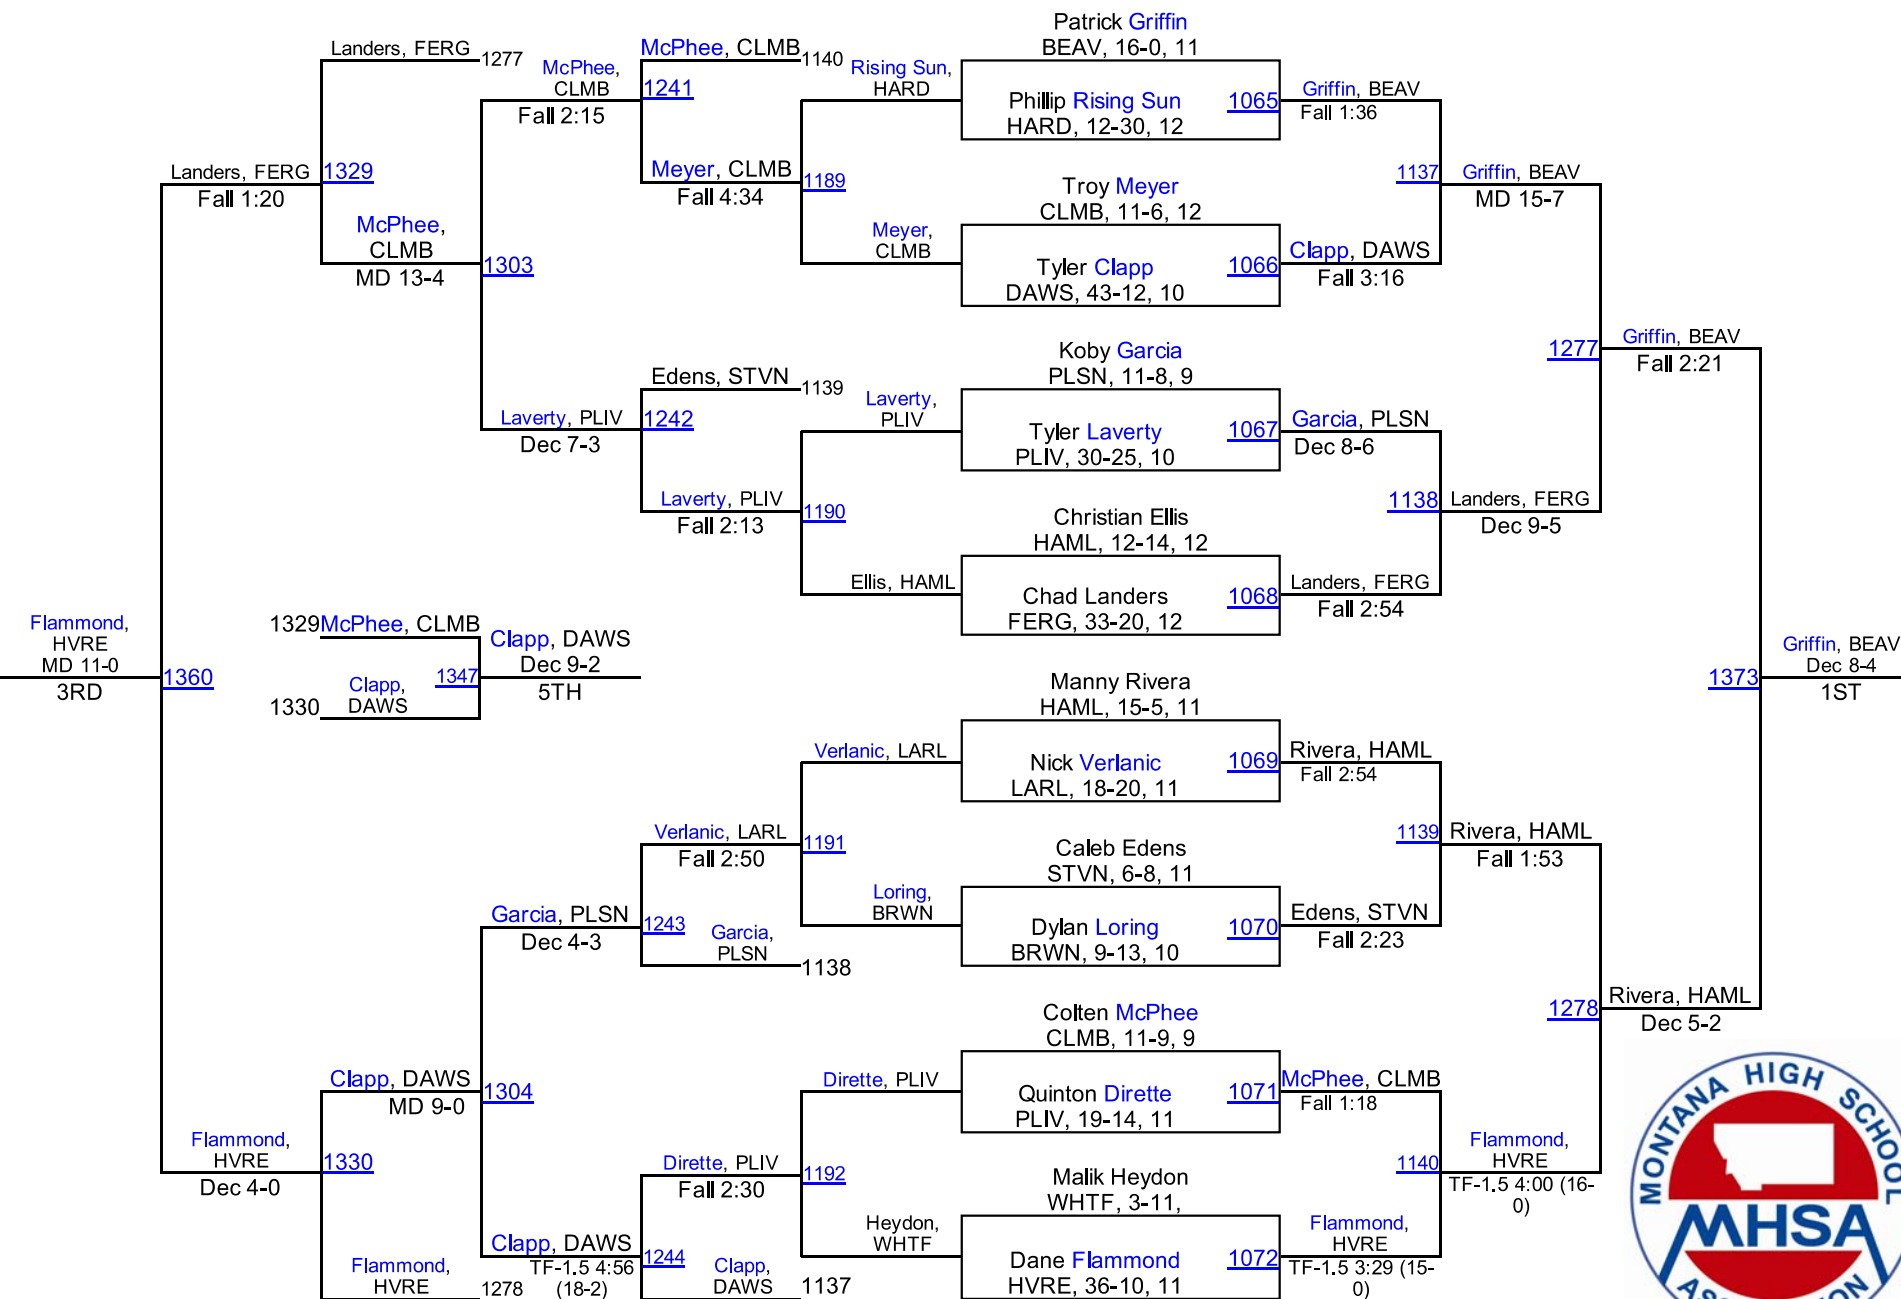

2016 MHSА State Championships

A - 160