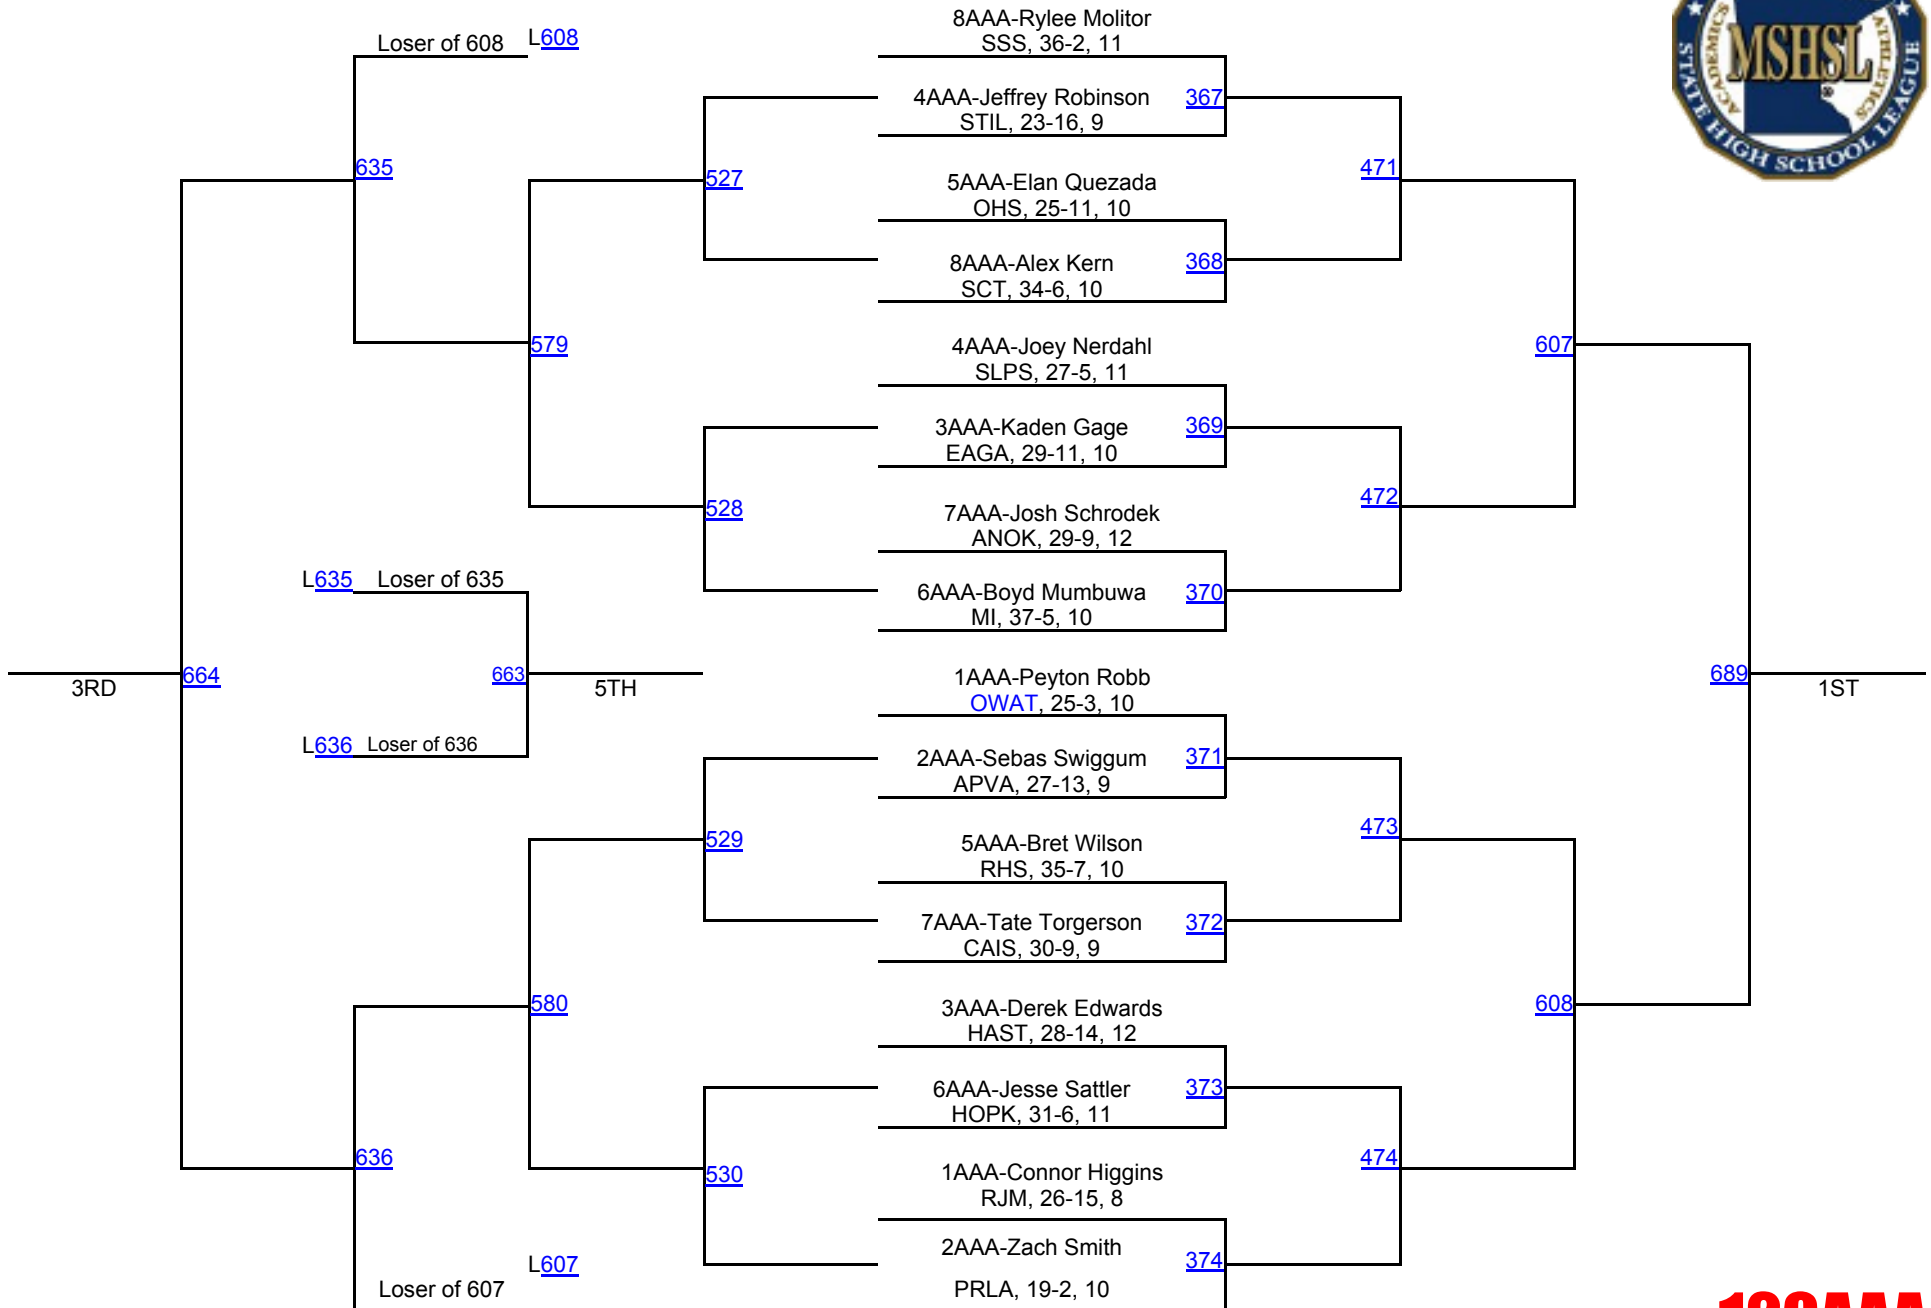

2016 MSHSL State Championships

120AAA