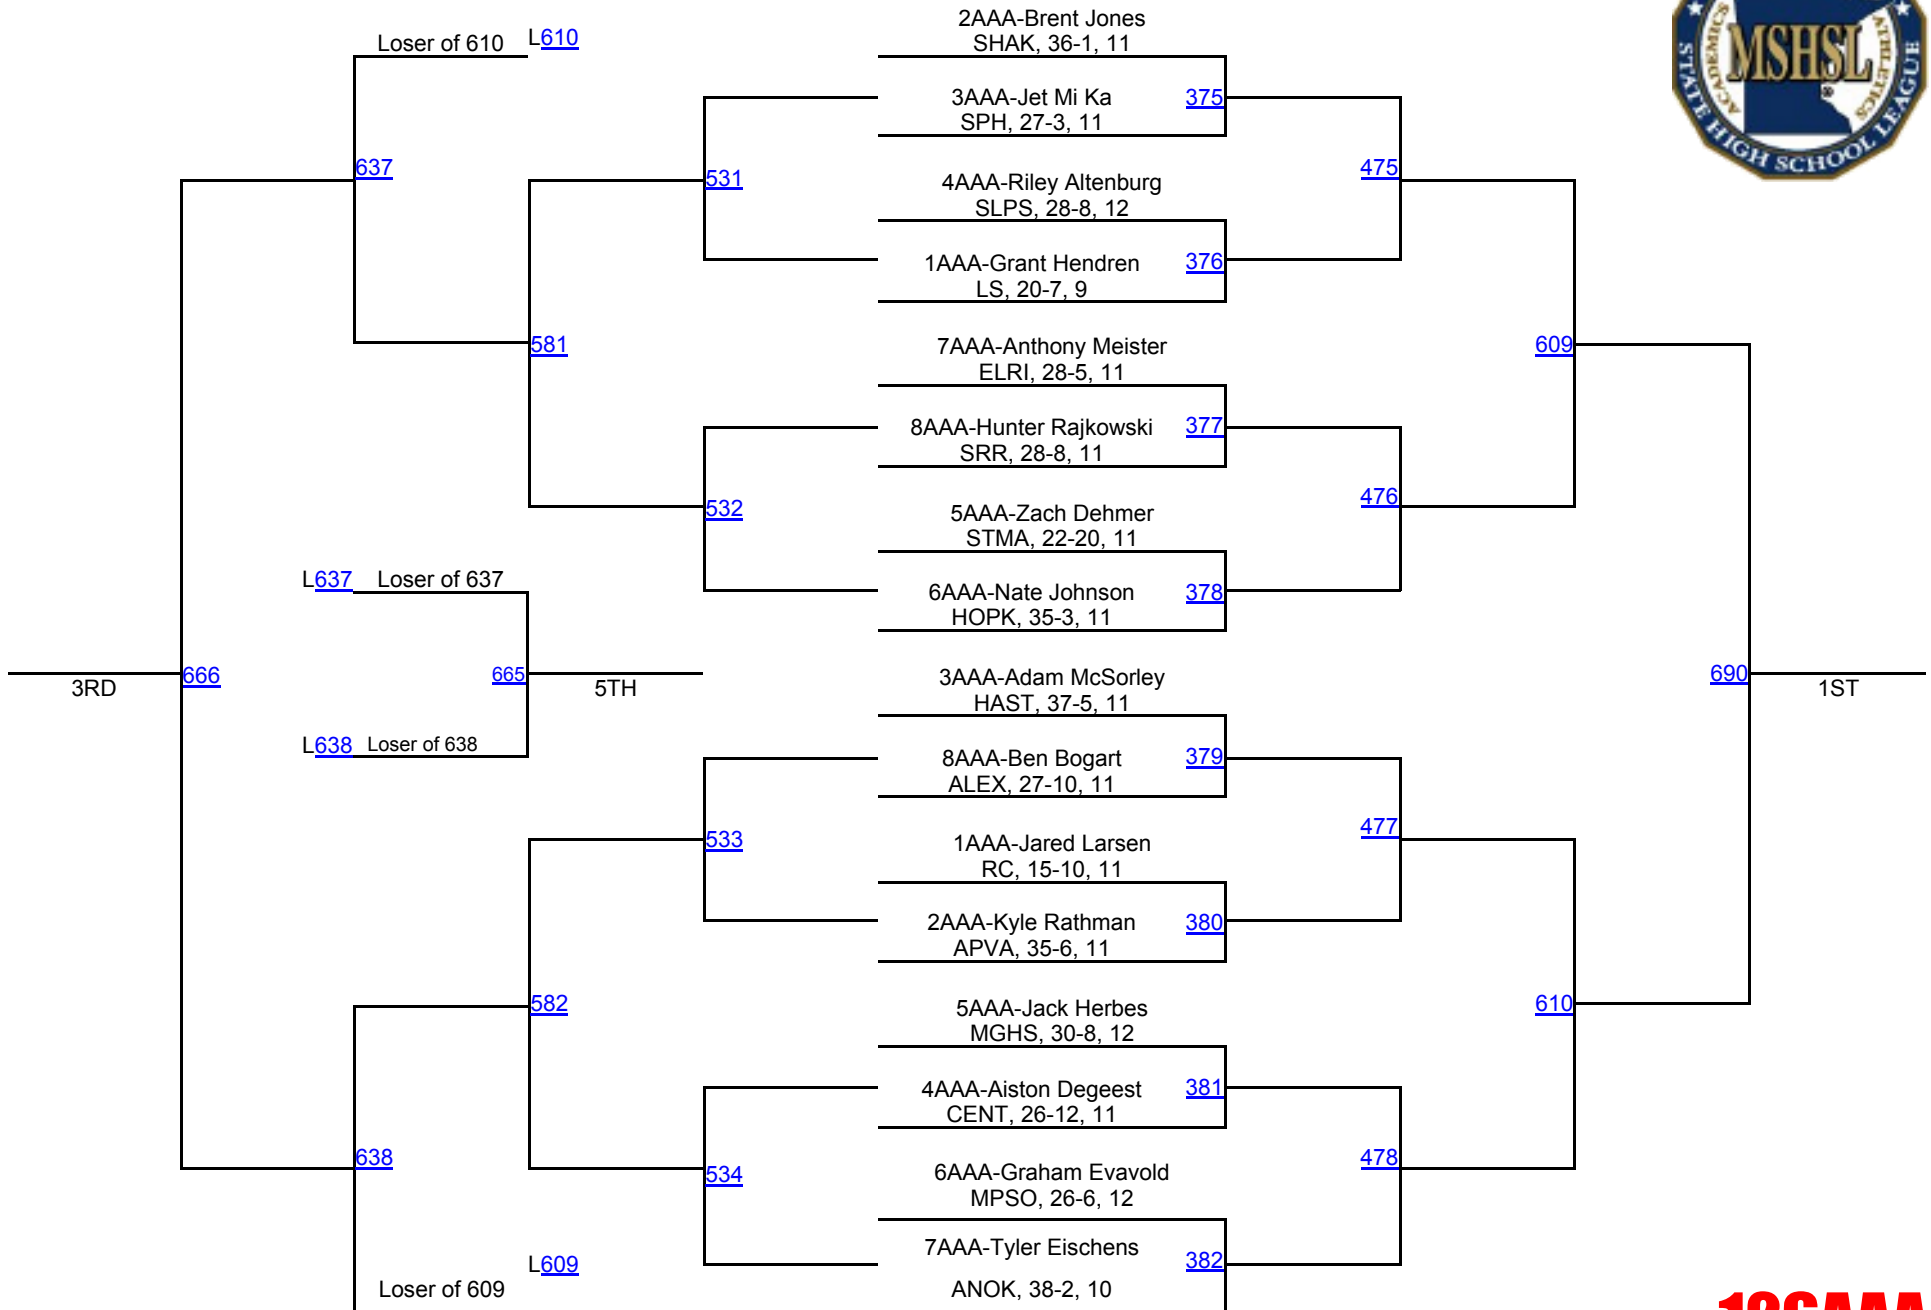

2016 MSHSL State Championships

126AAA