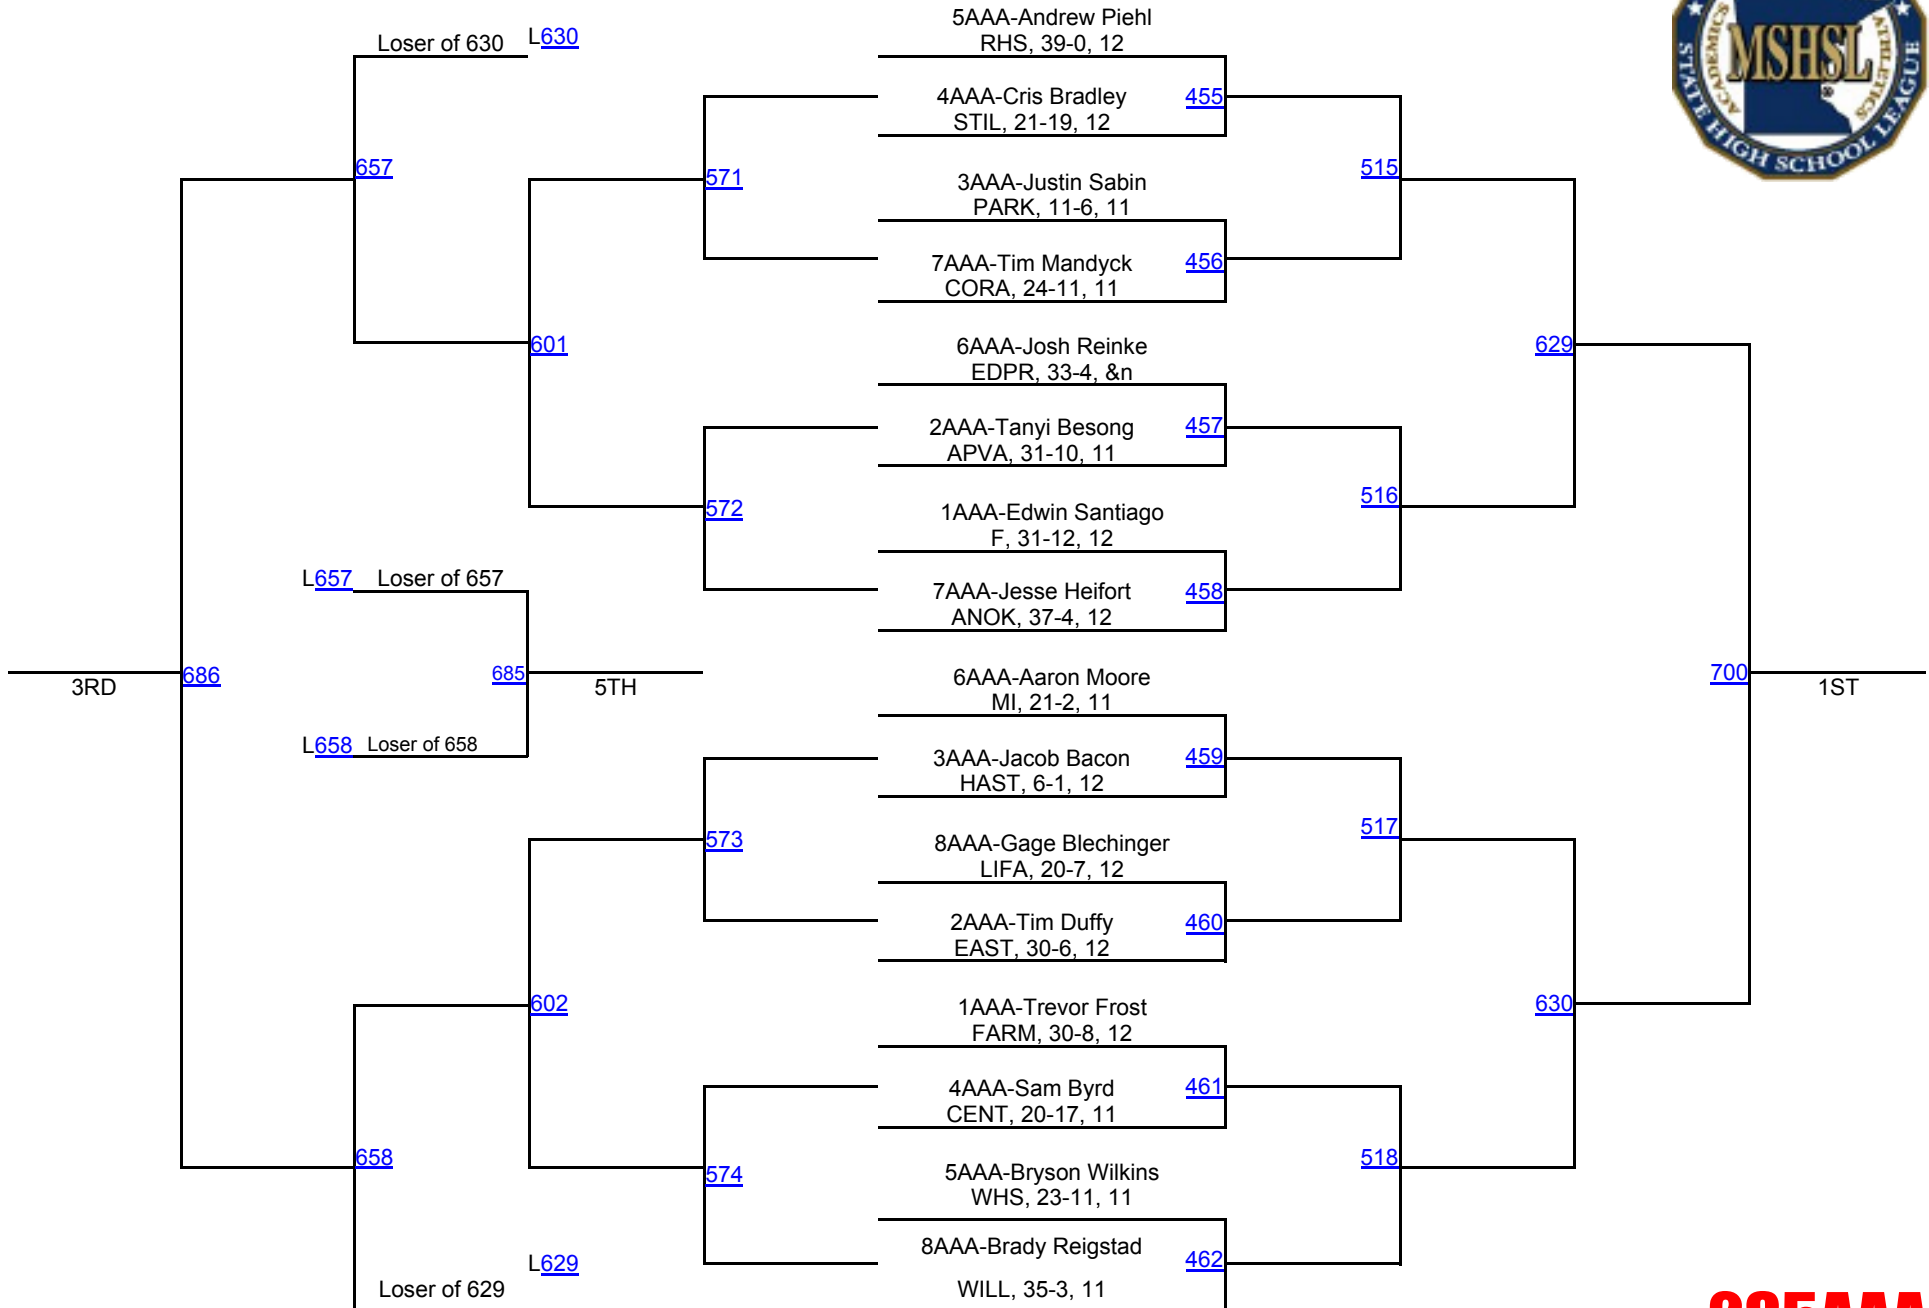

2016 MSHSL State Championships

285AAA