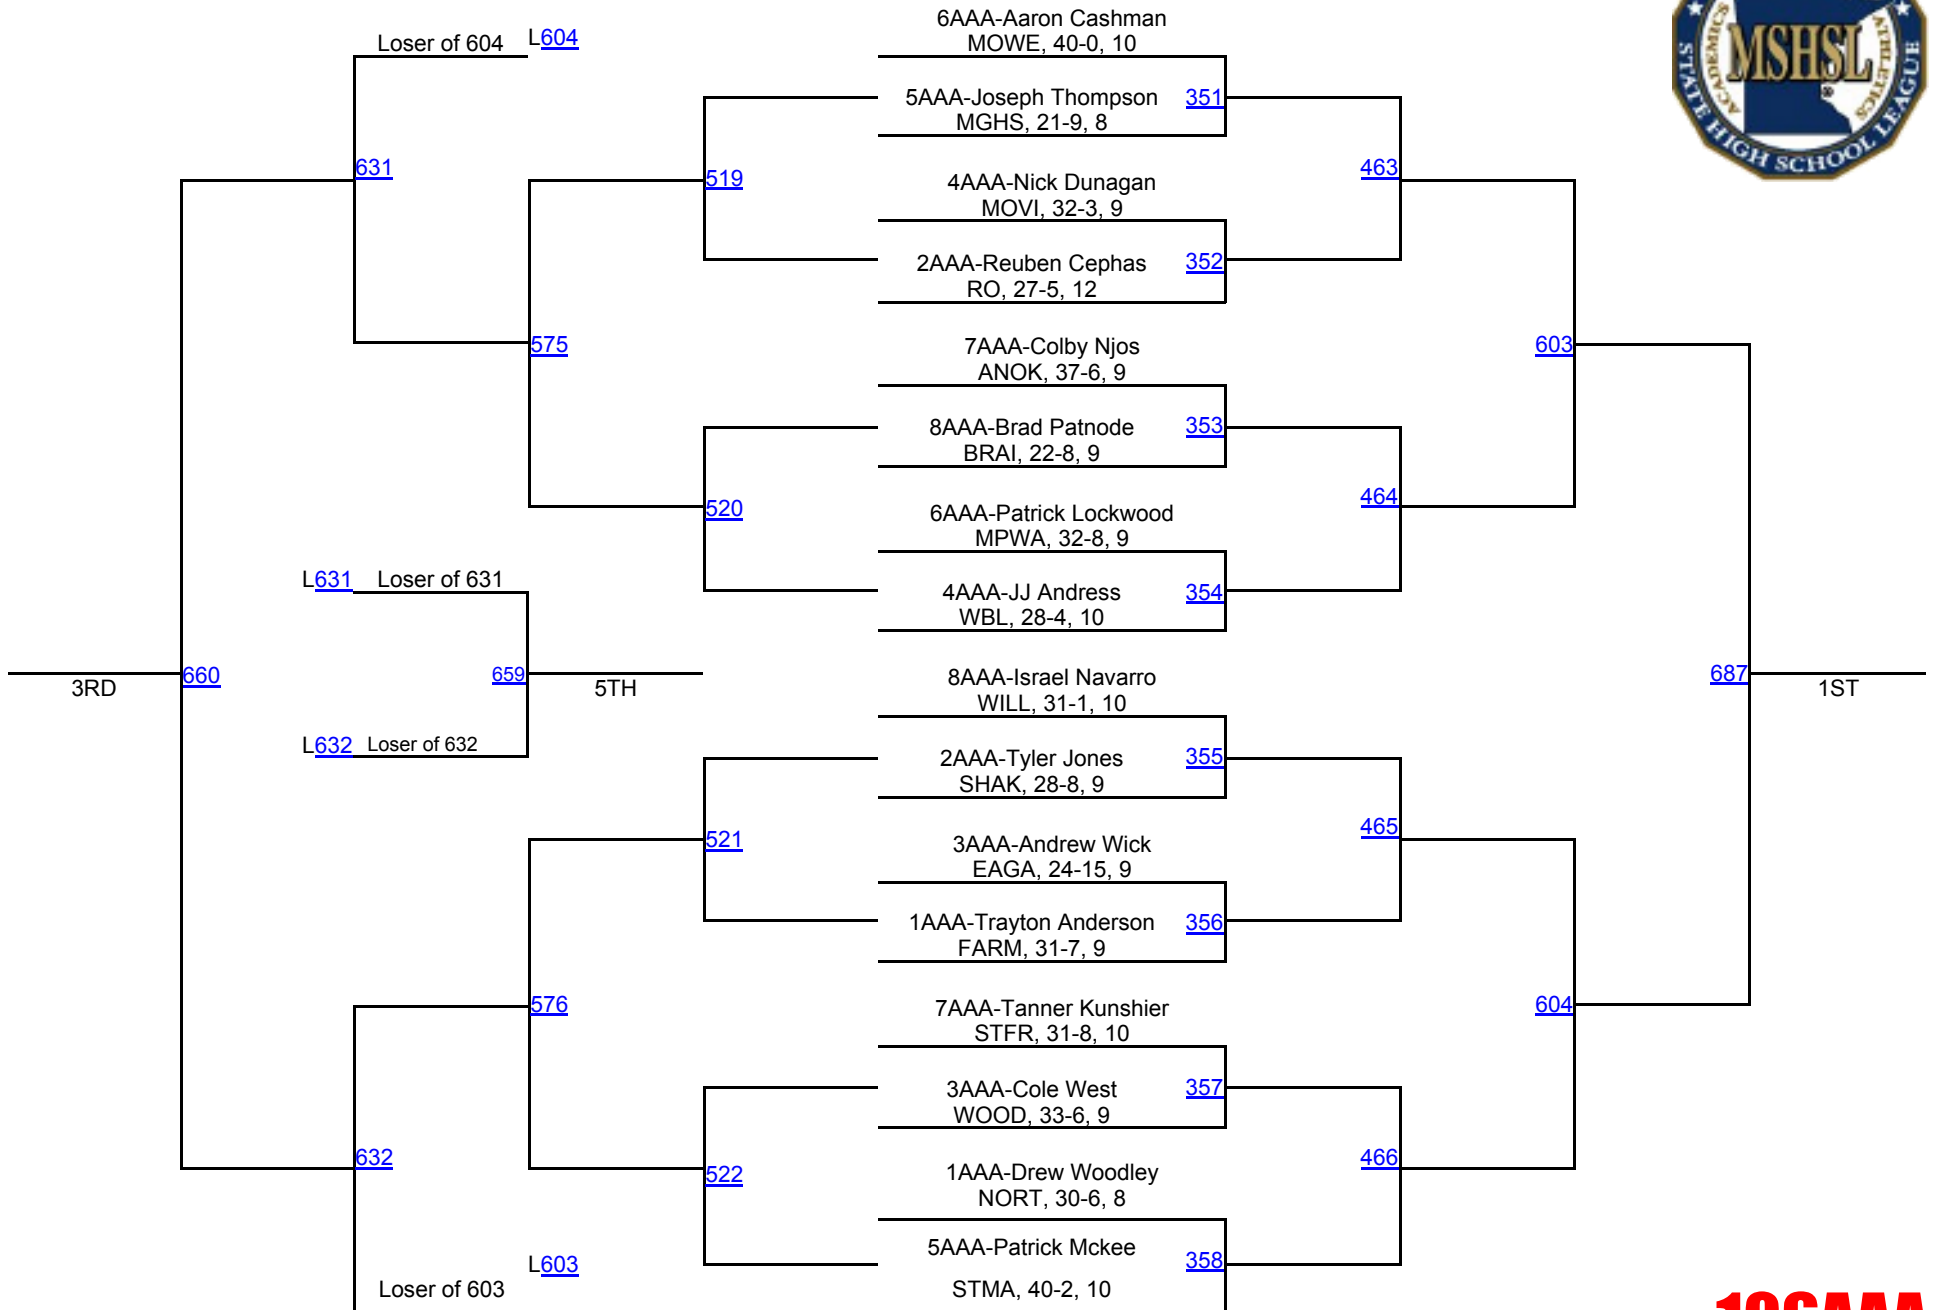

# 2016 MSHSL State Championships

**106AAA**

# 2016 MSHSL State Championships

**113AAA**