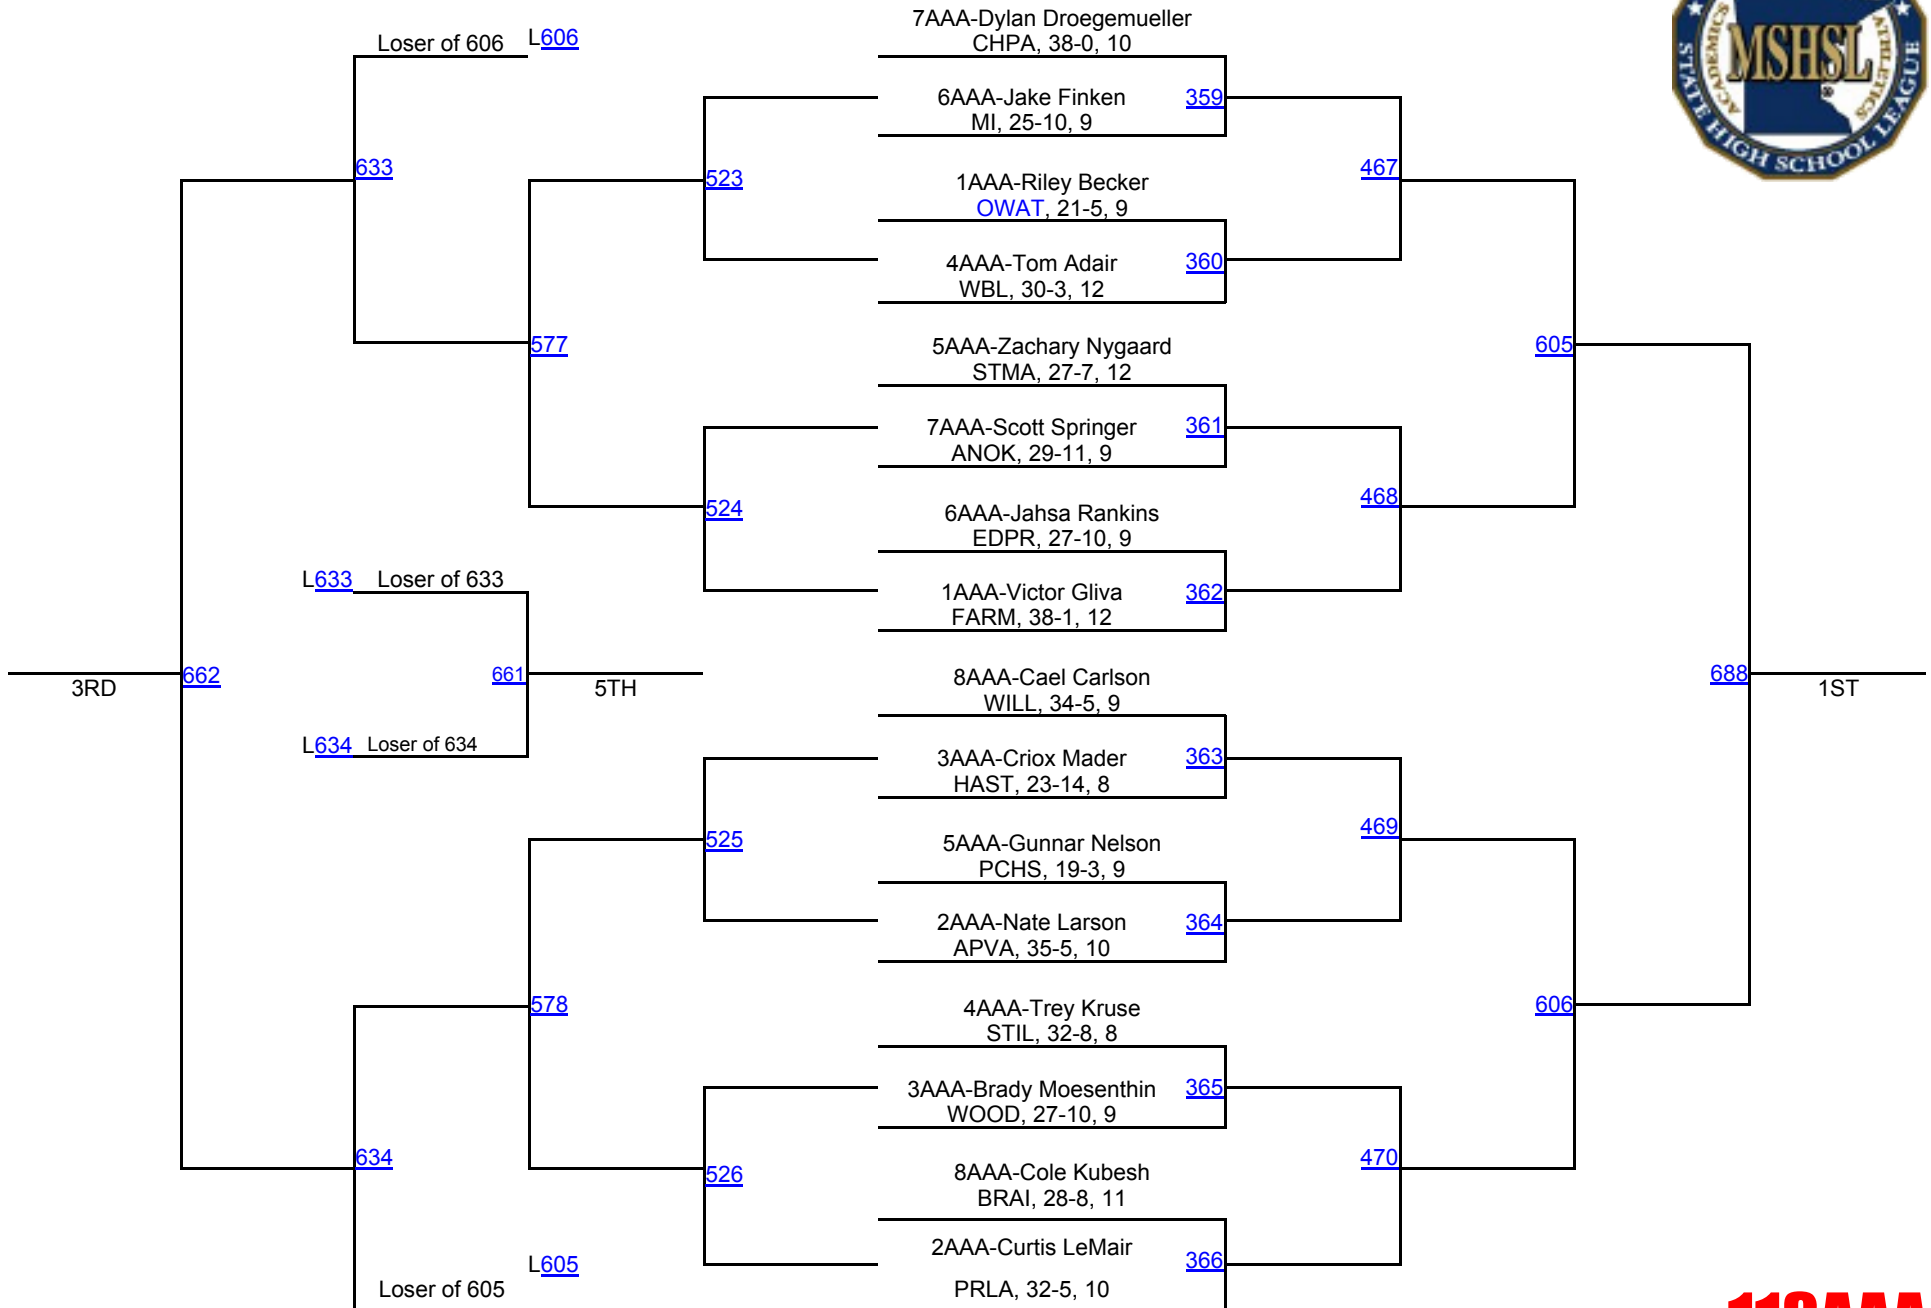

# 2016 MSHSL State Championships

**106AAA**

# 2016 MSHSL State Championships

**113AAA**