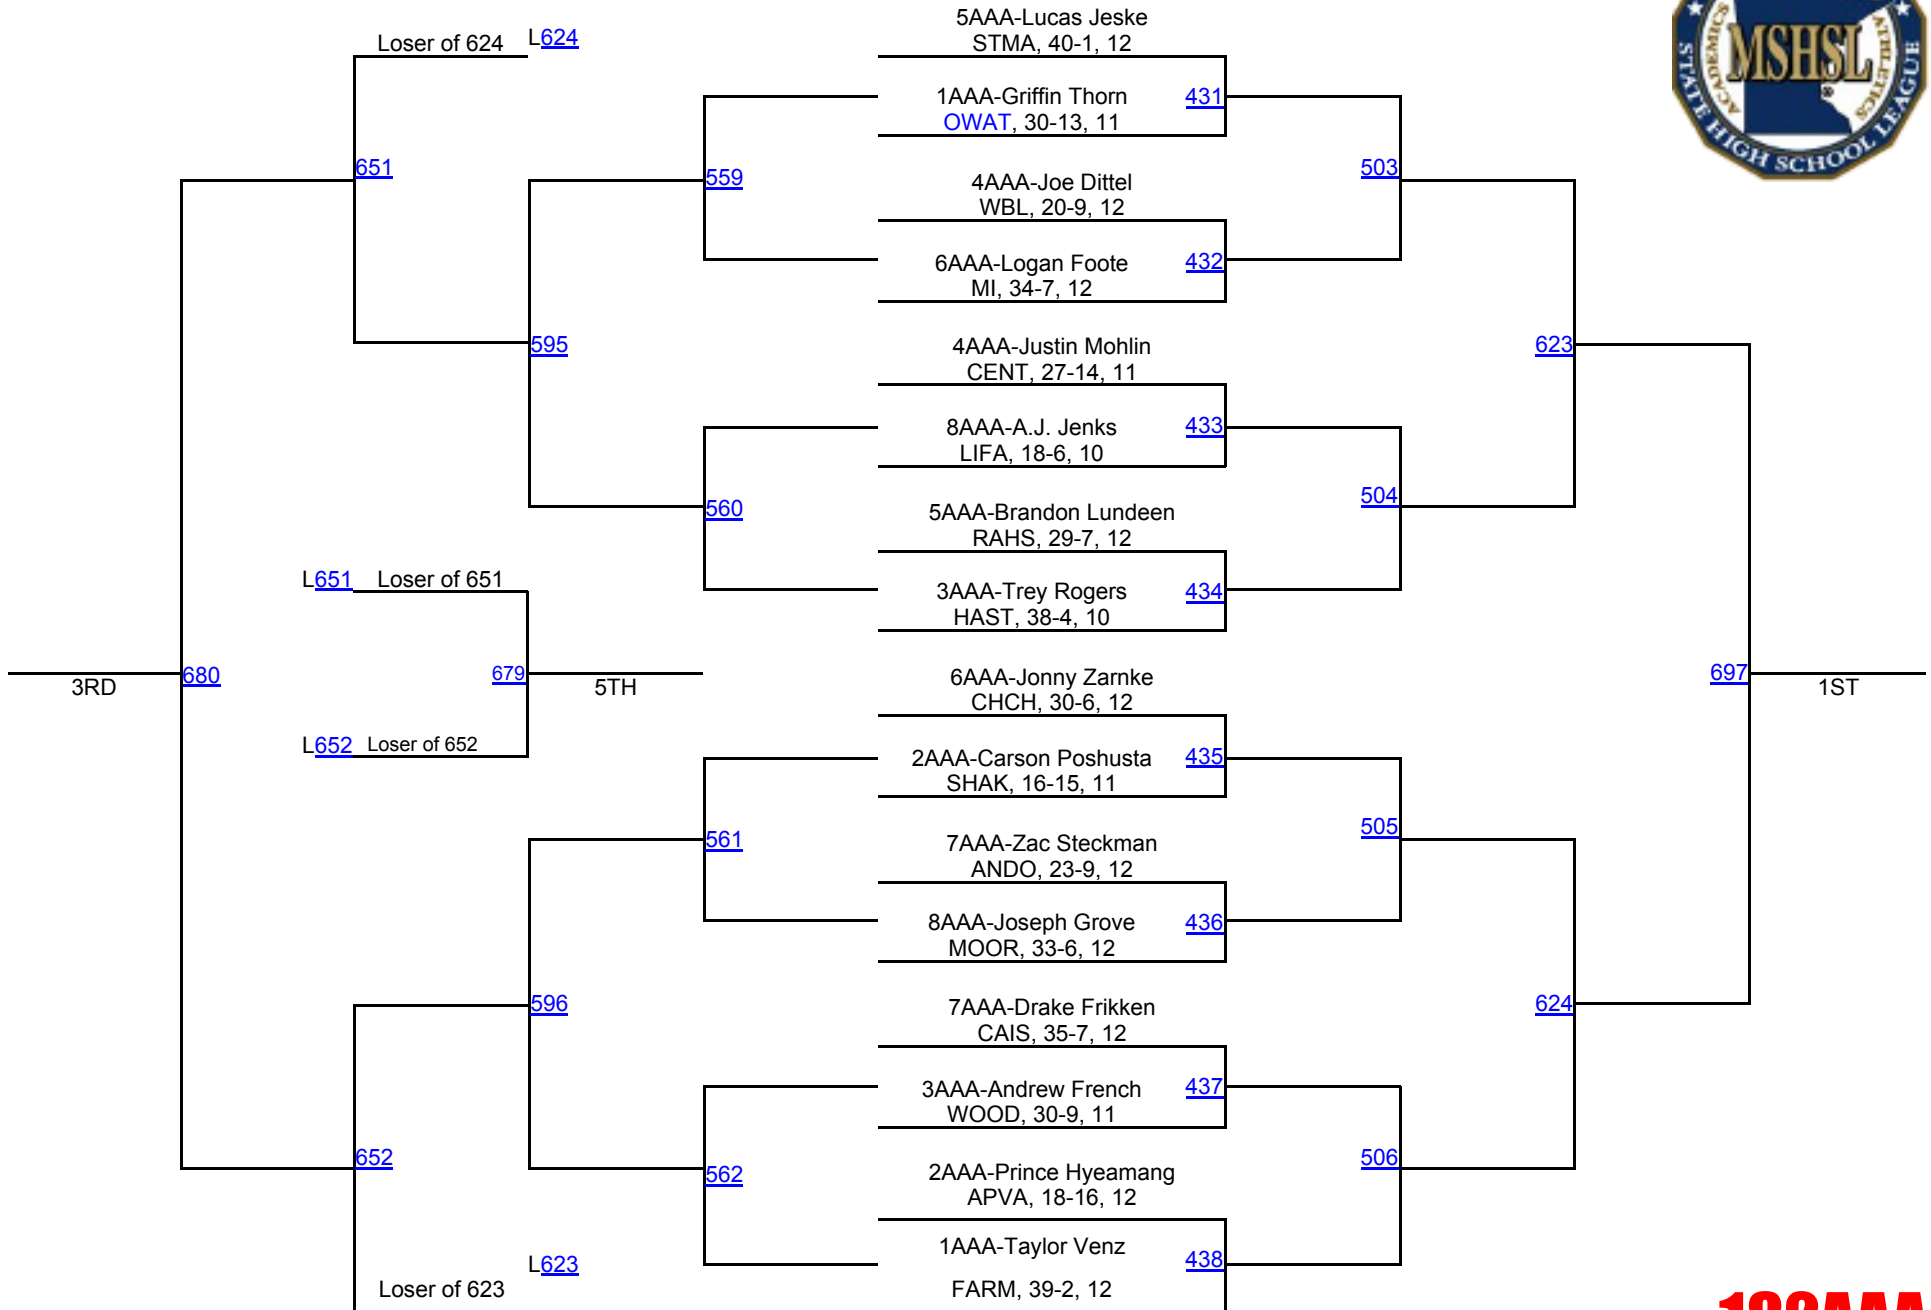

2016 MSHSL State Championships

182AAA