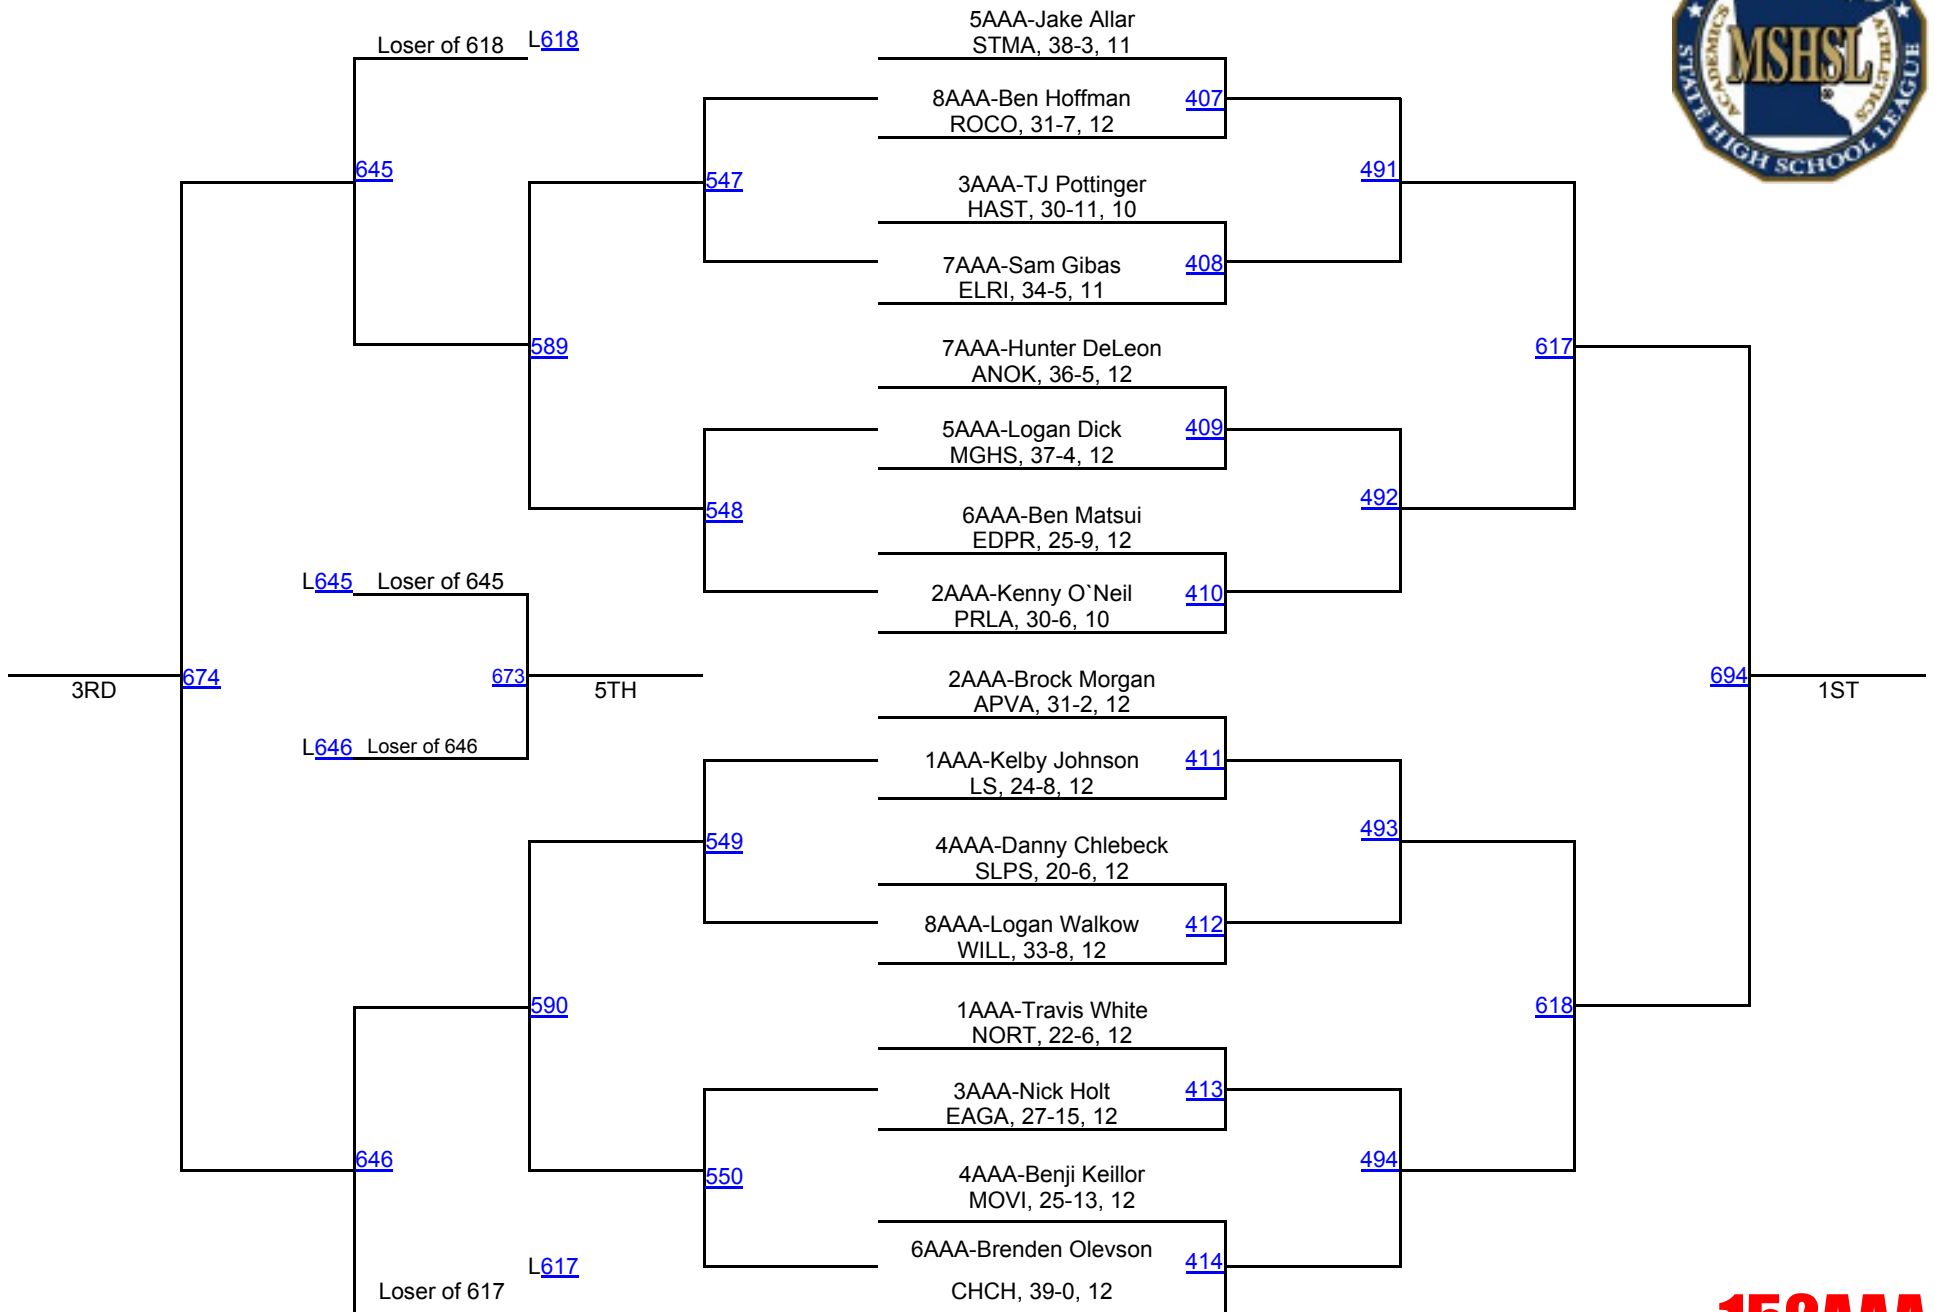

2016 MSHSL State Championships

152AAA