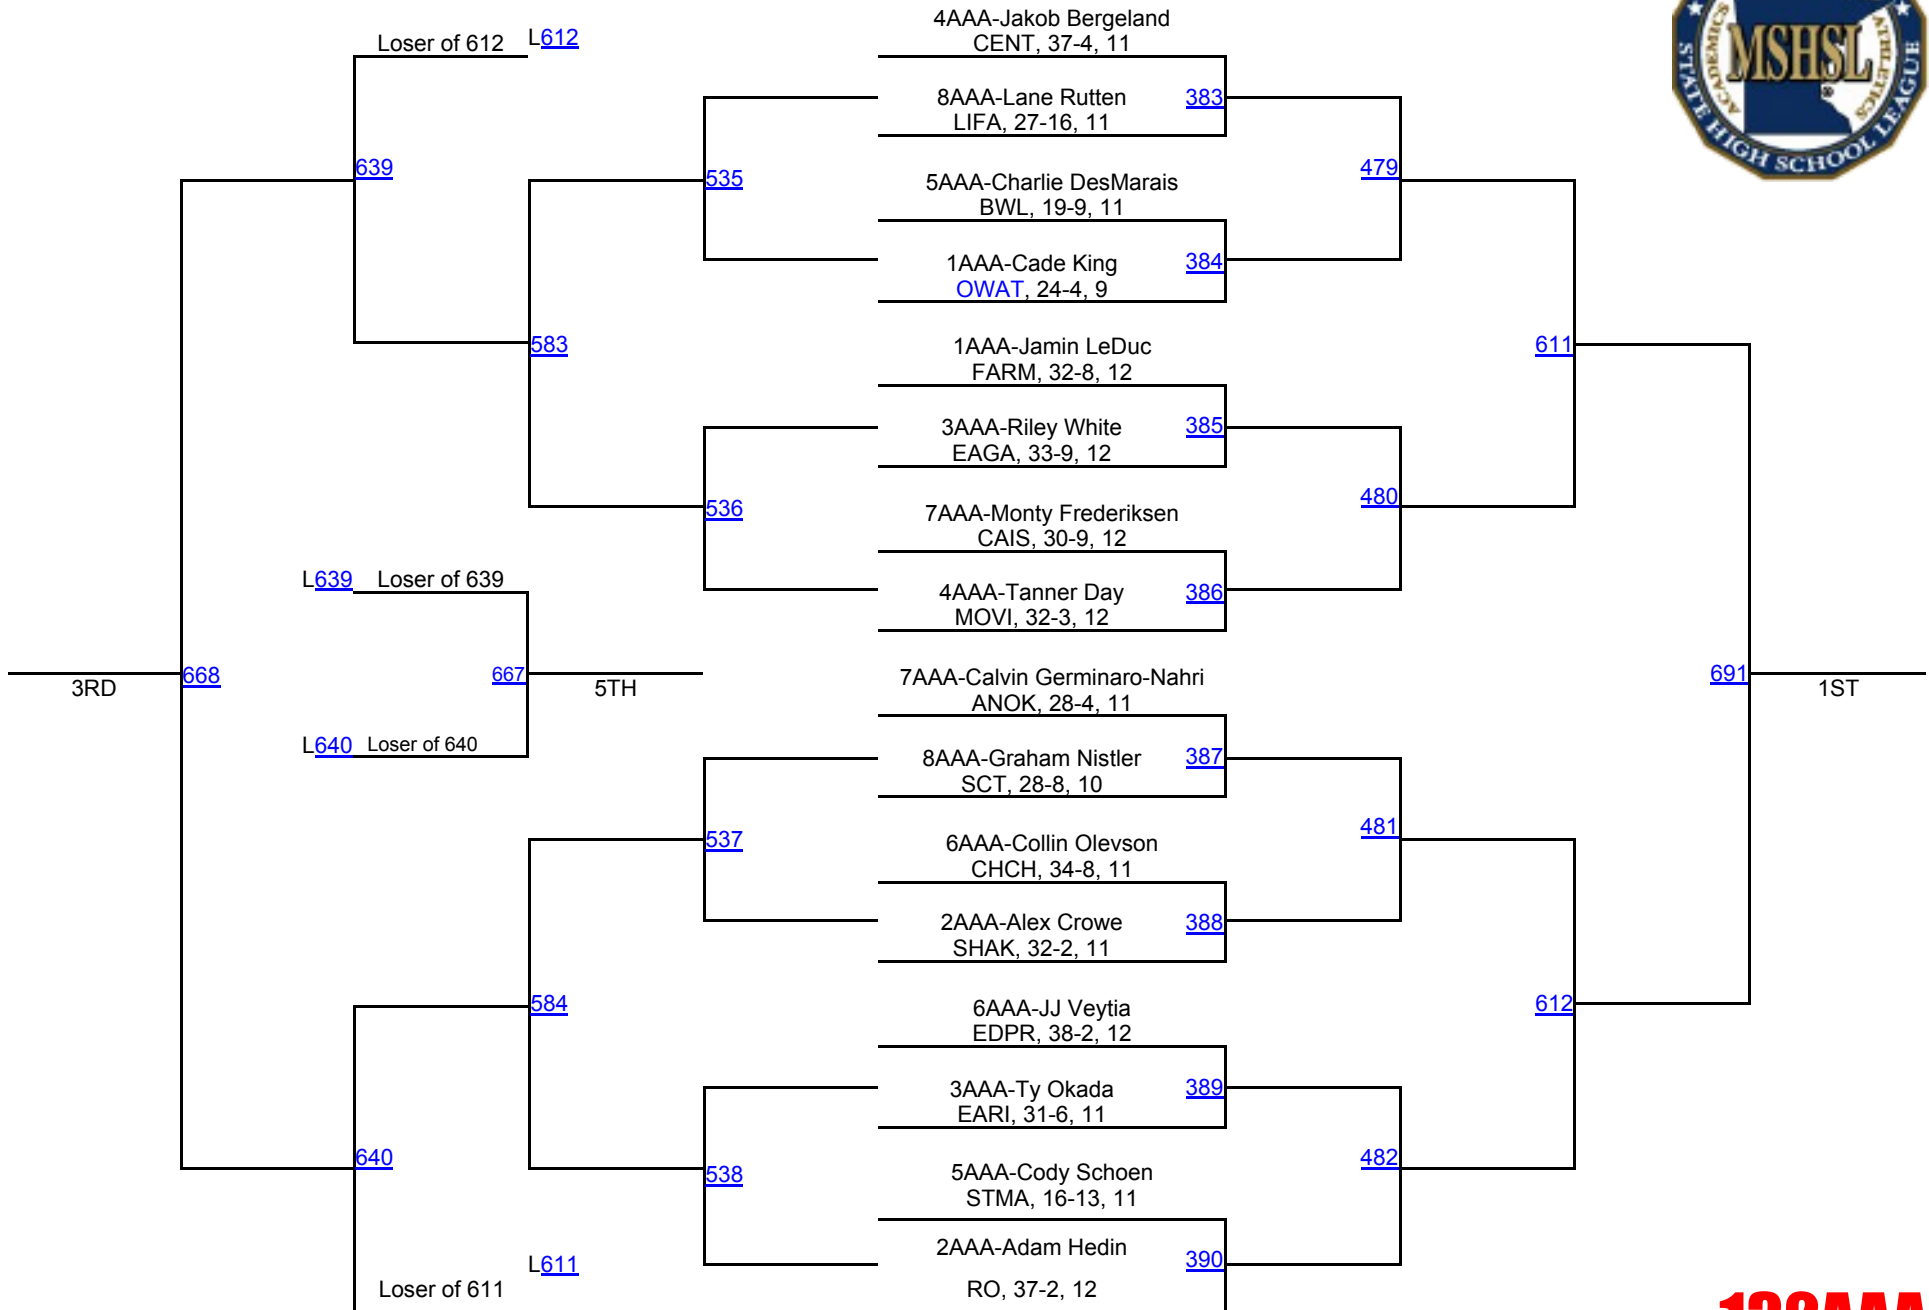

2016 MSHSL State Championships

132AAA