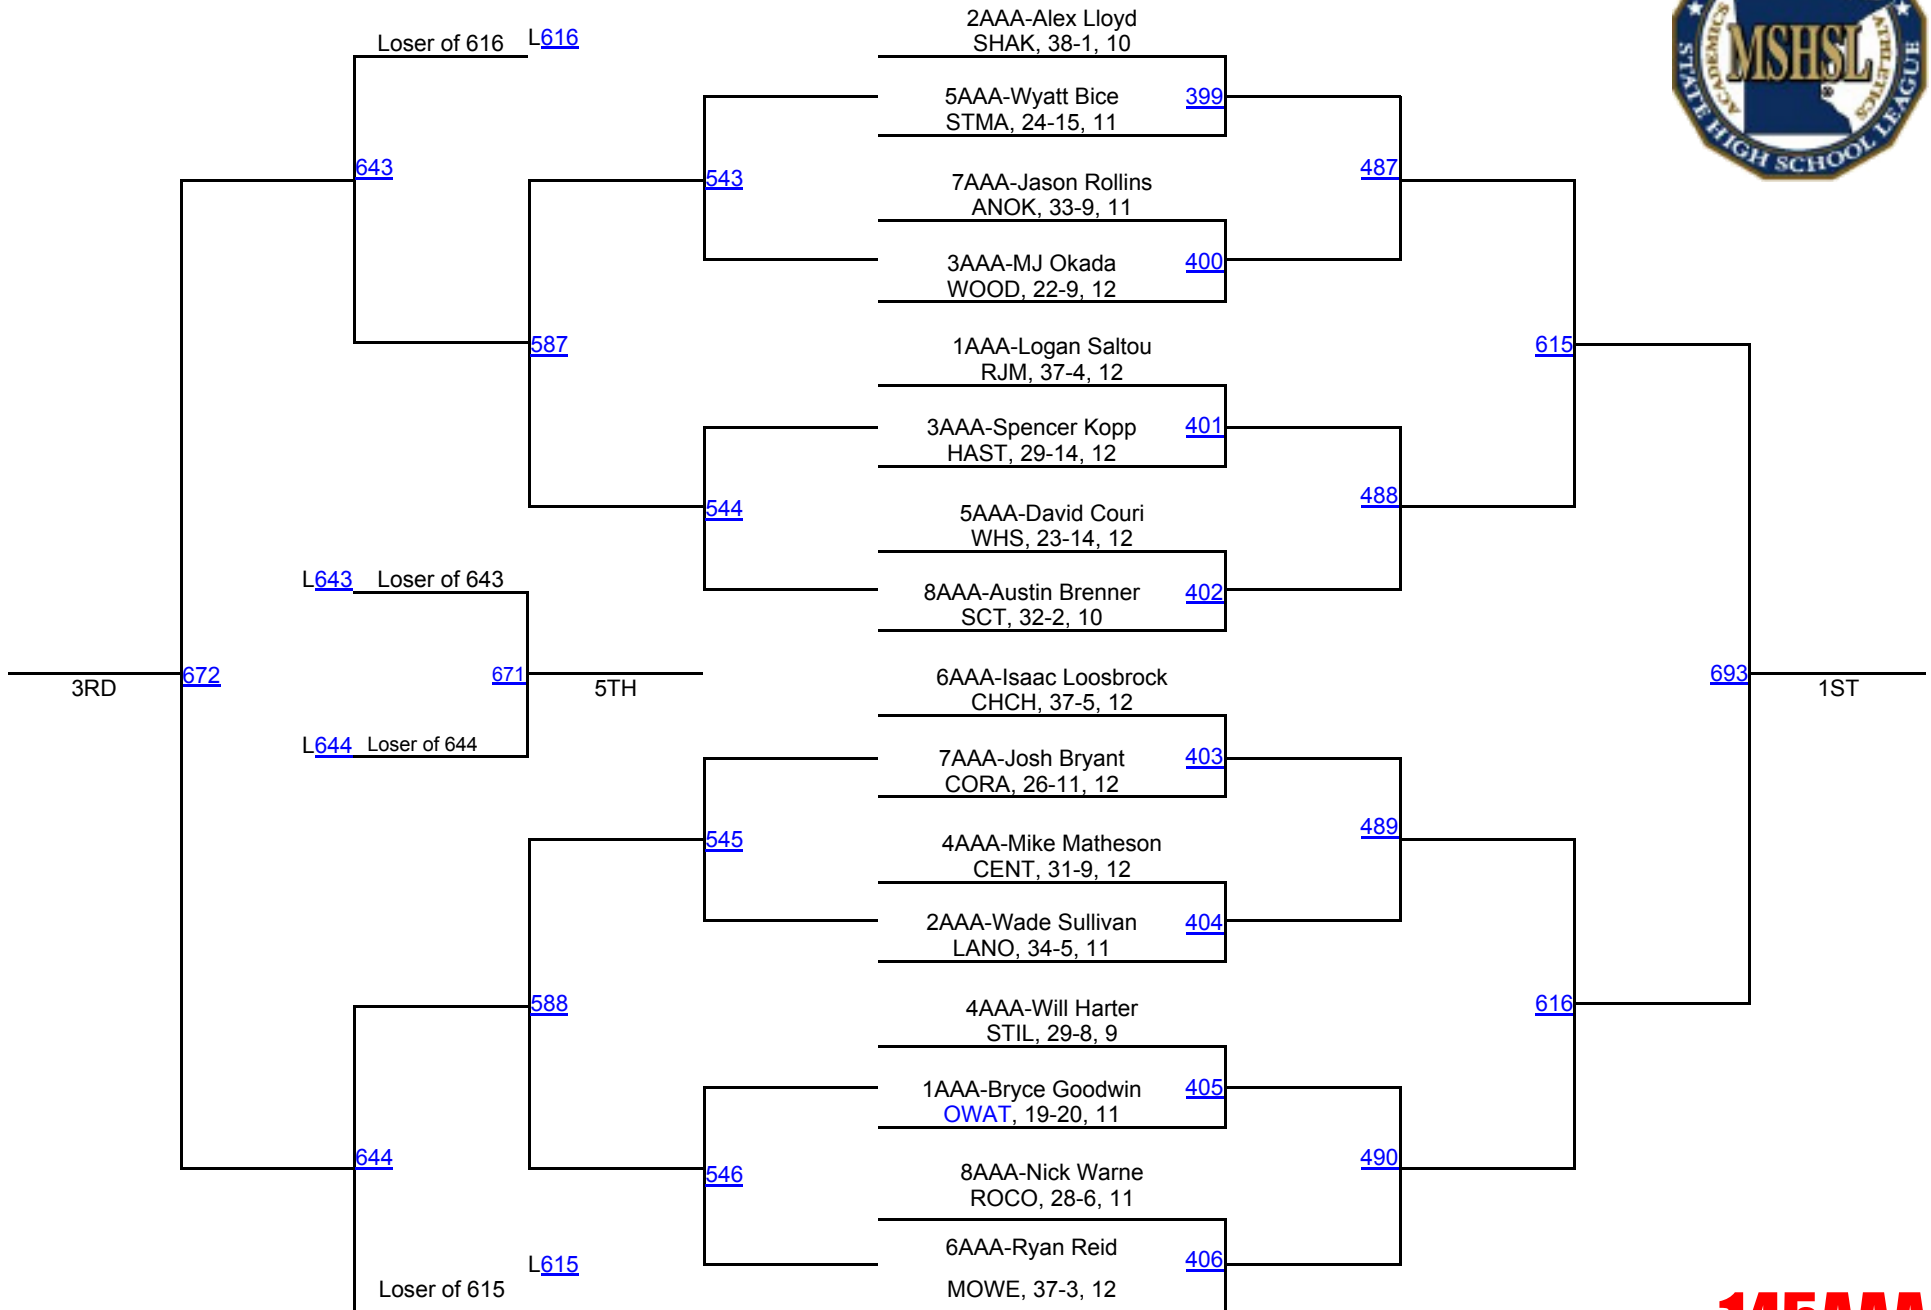

2016 MSHSL State Championships

145AAA