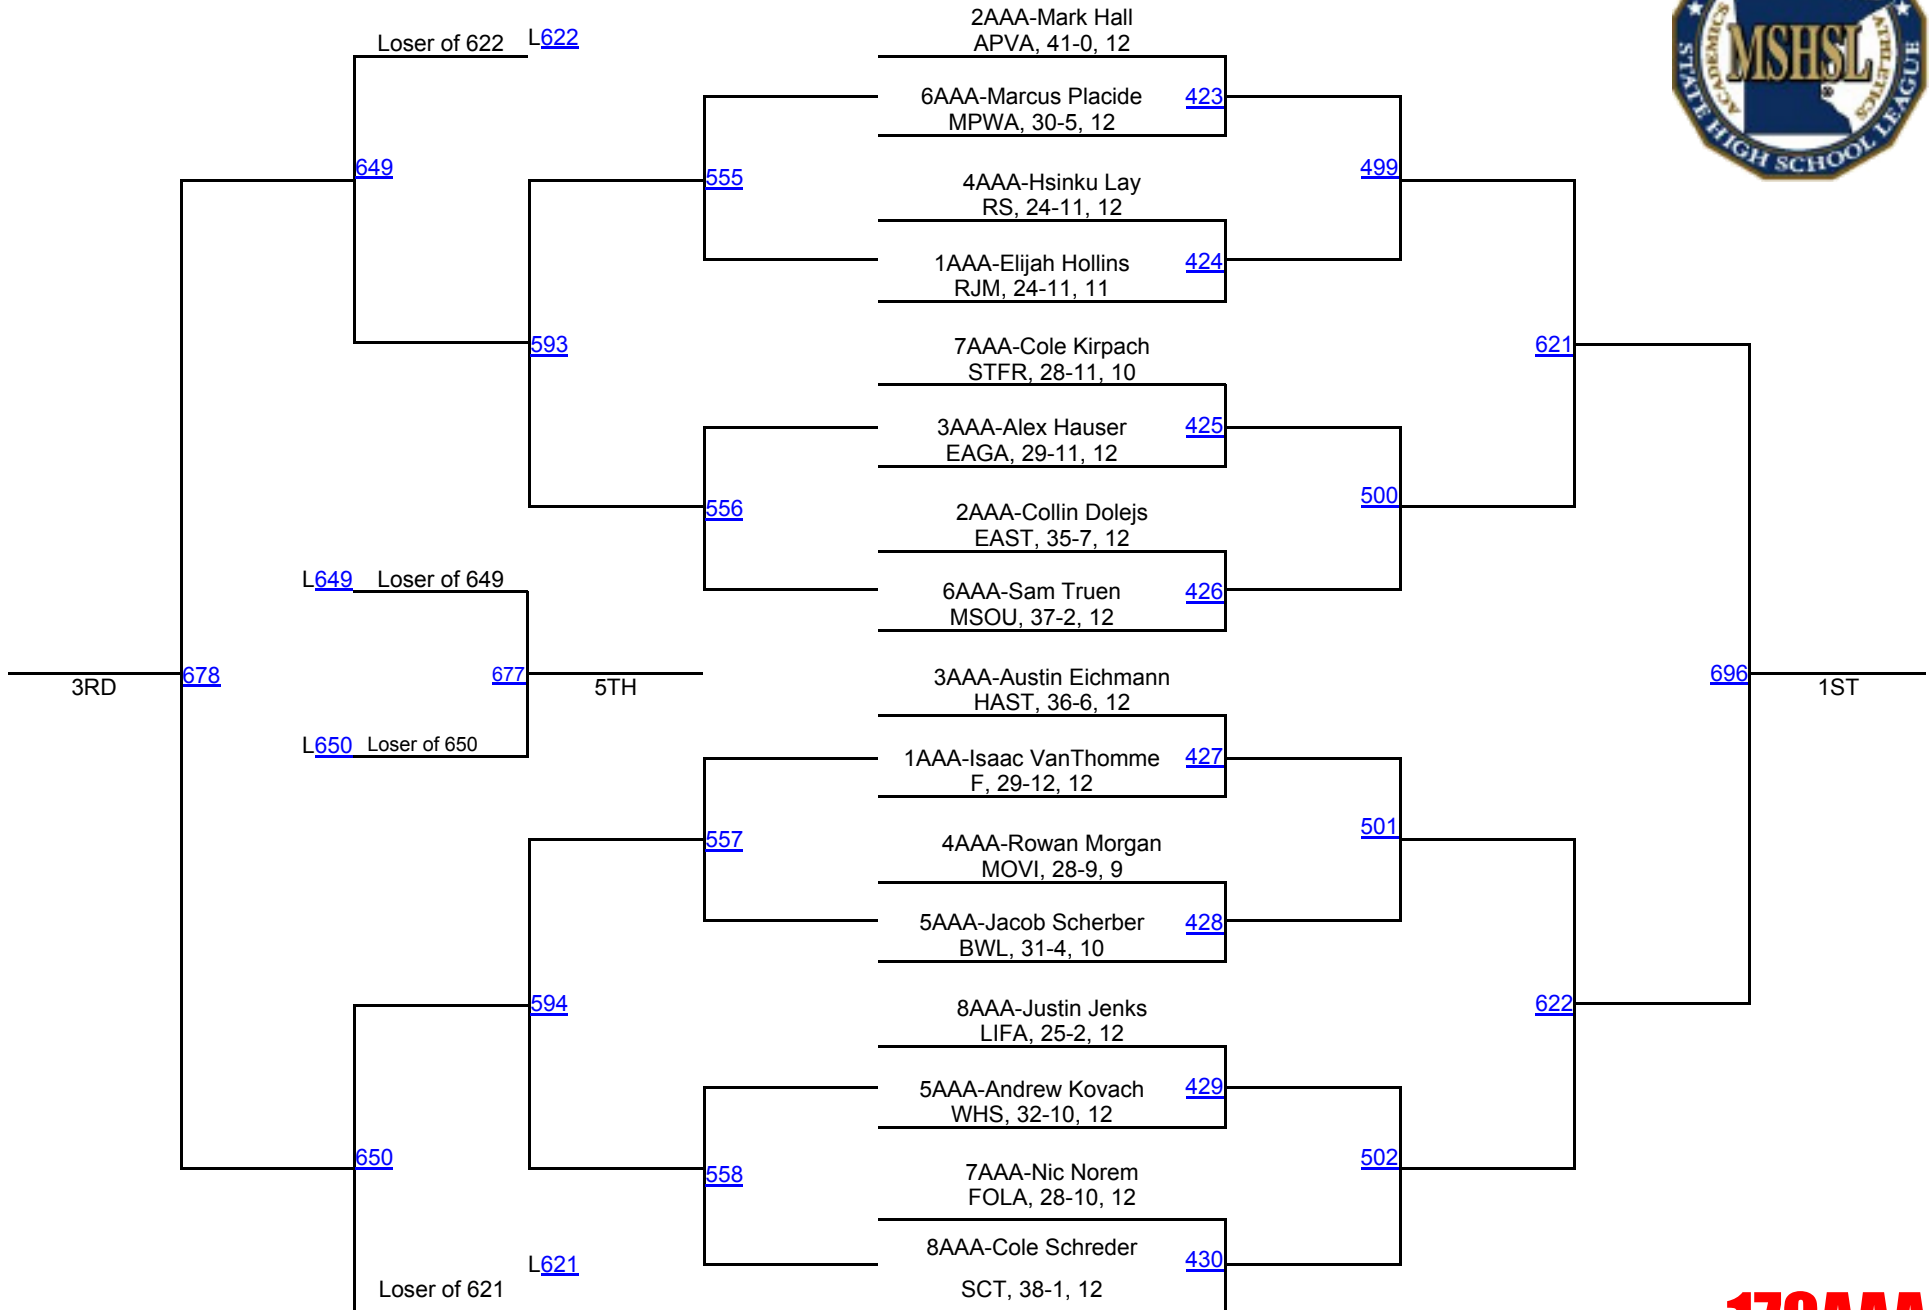

2016 MSHSL State Championships

170AAA