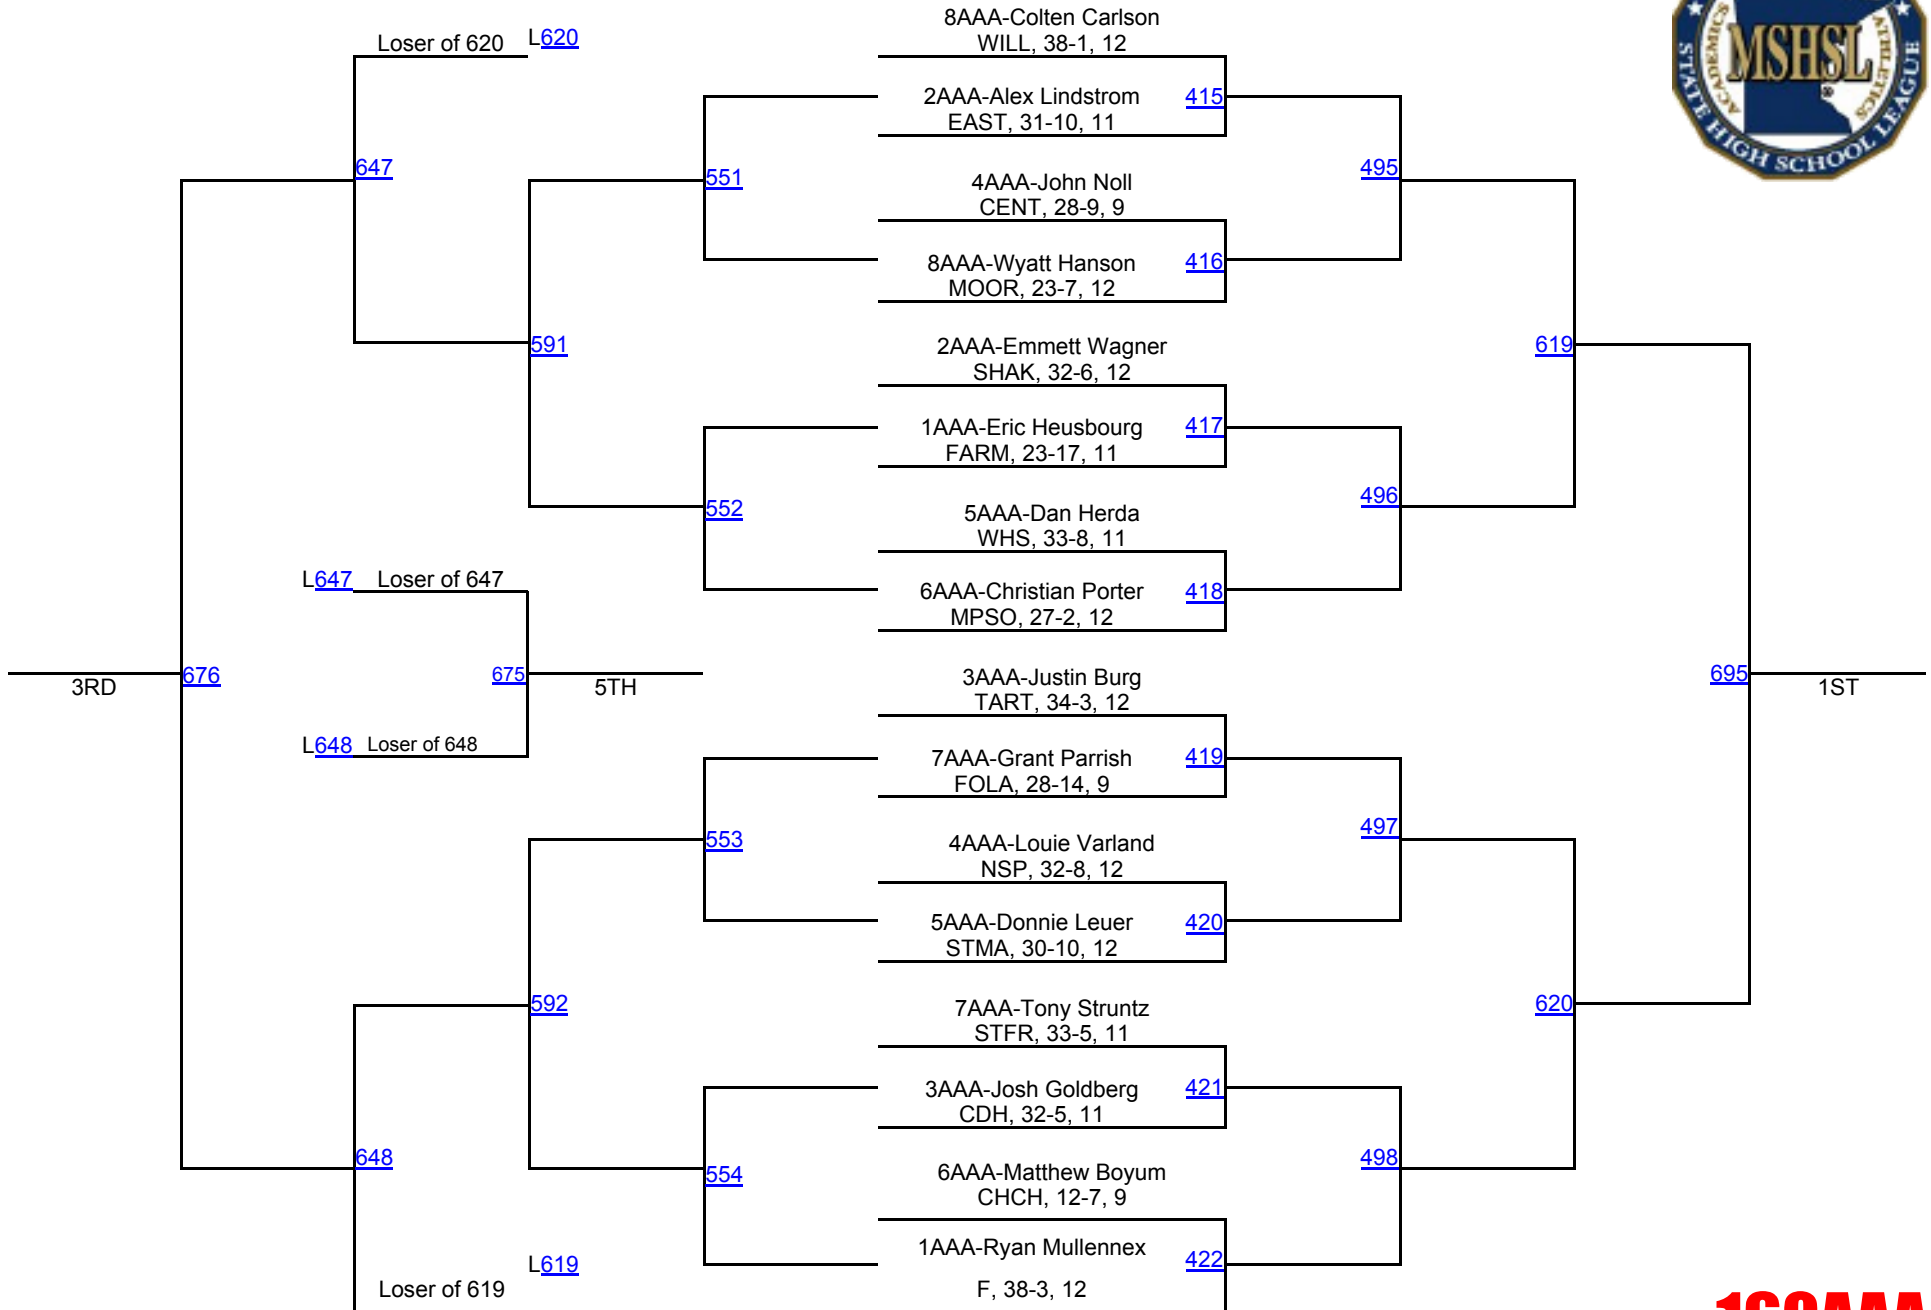

2016 MSHSL State Championships

160AAA