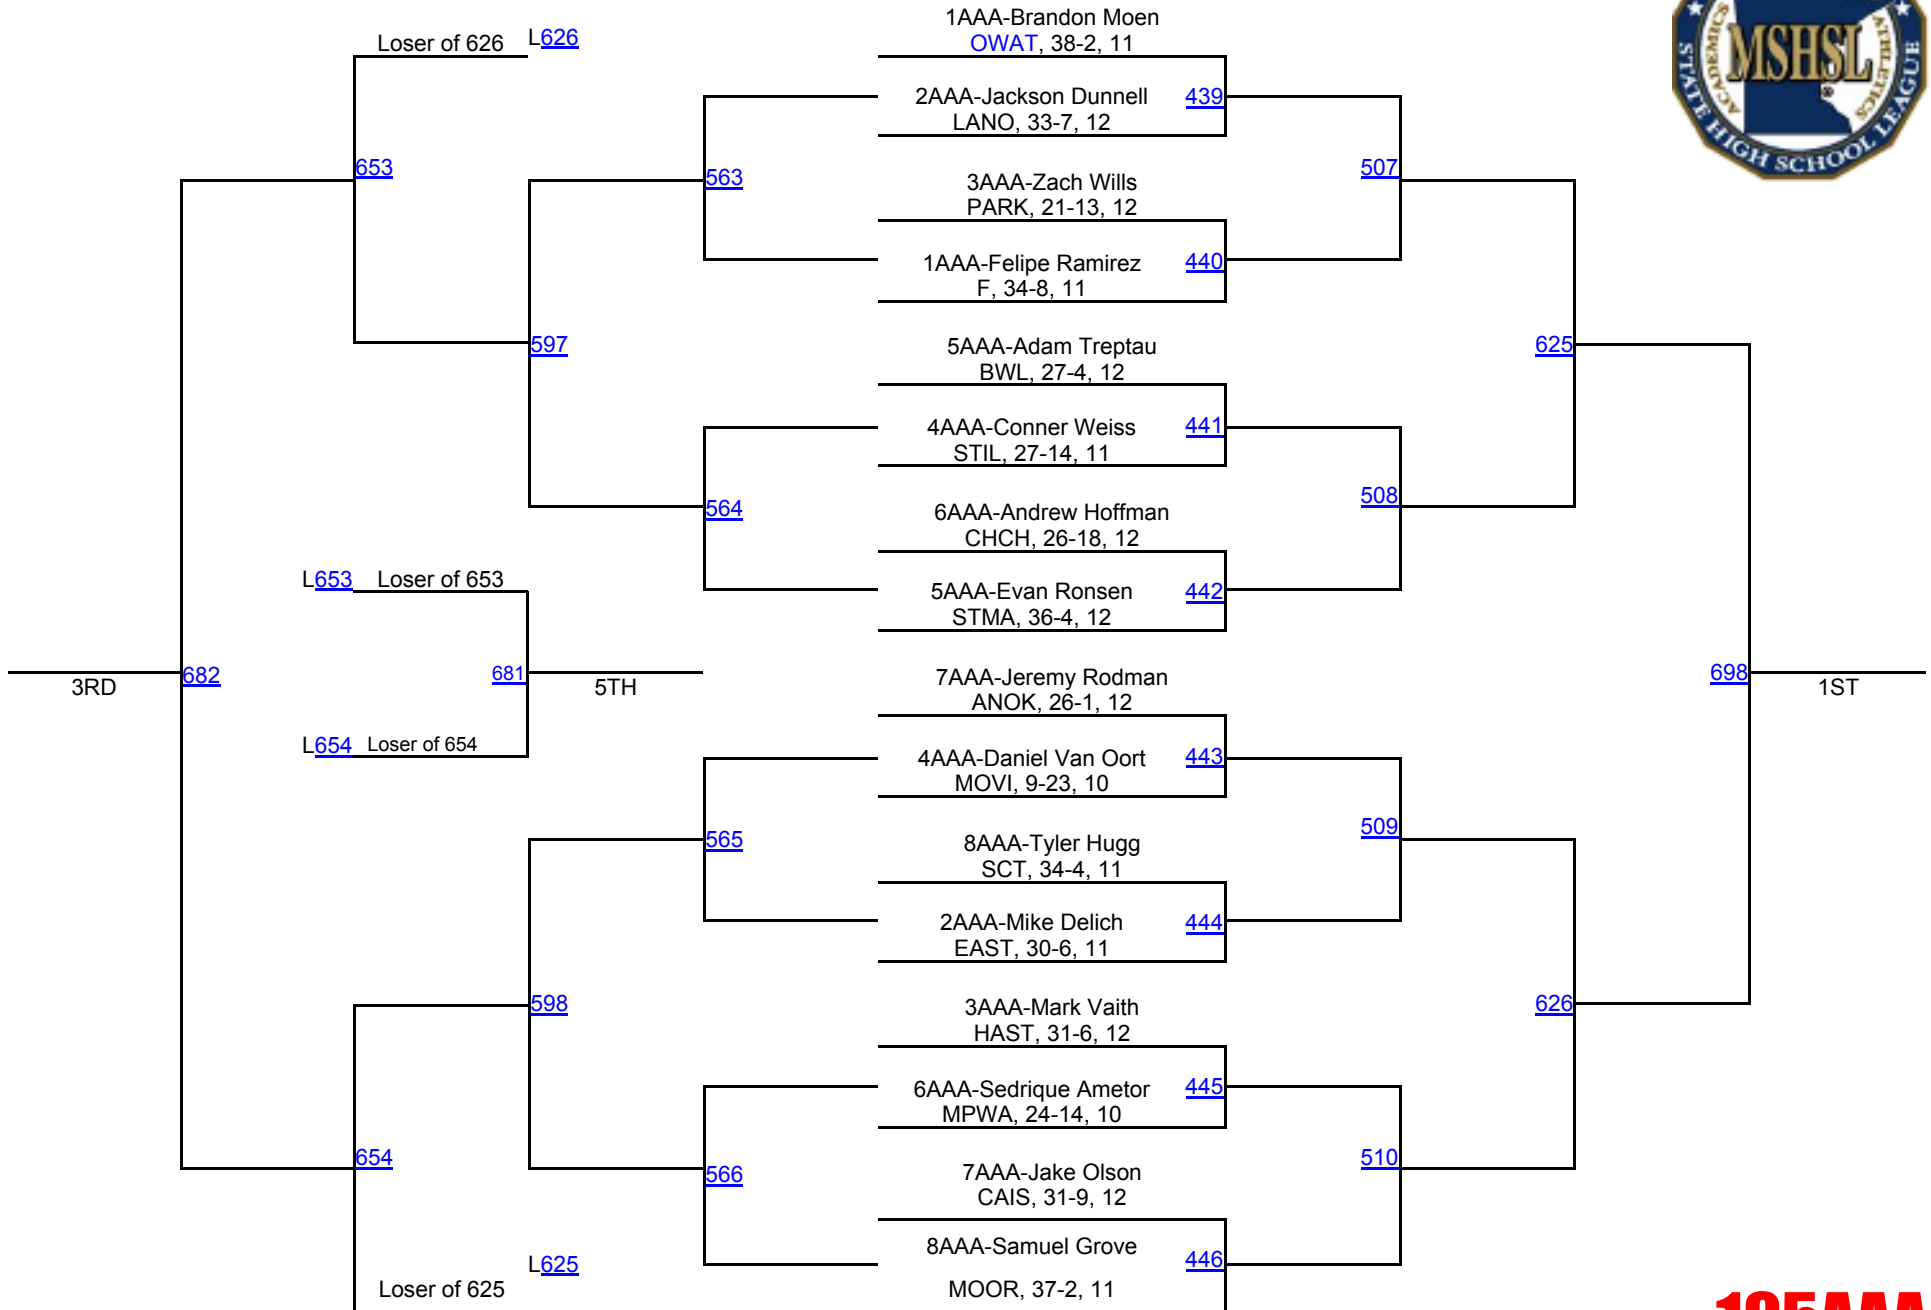

2016 MSHSL State Championships

195AAA