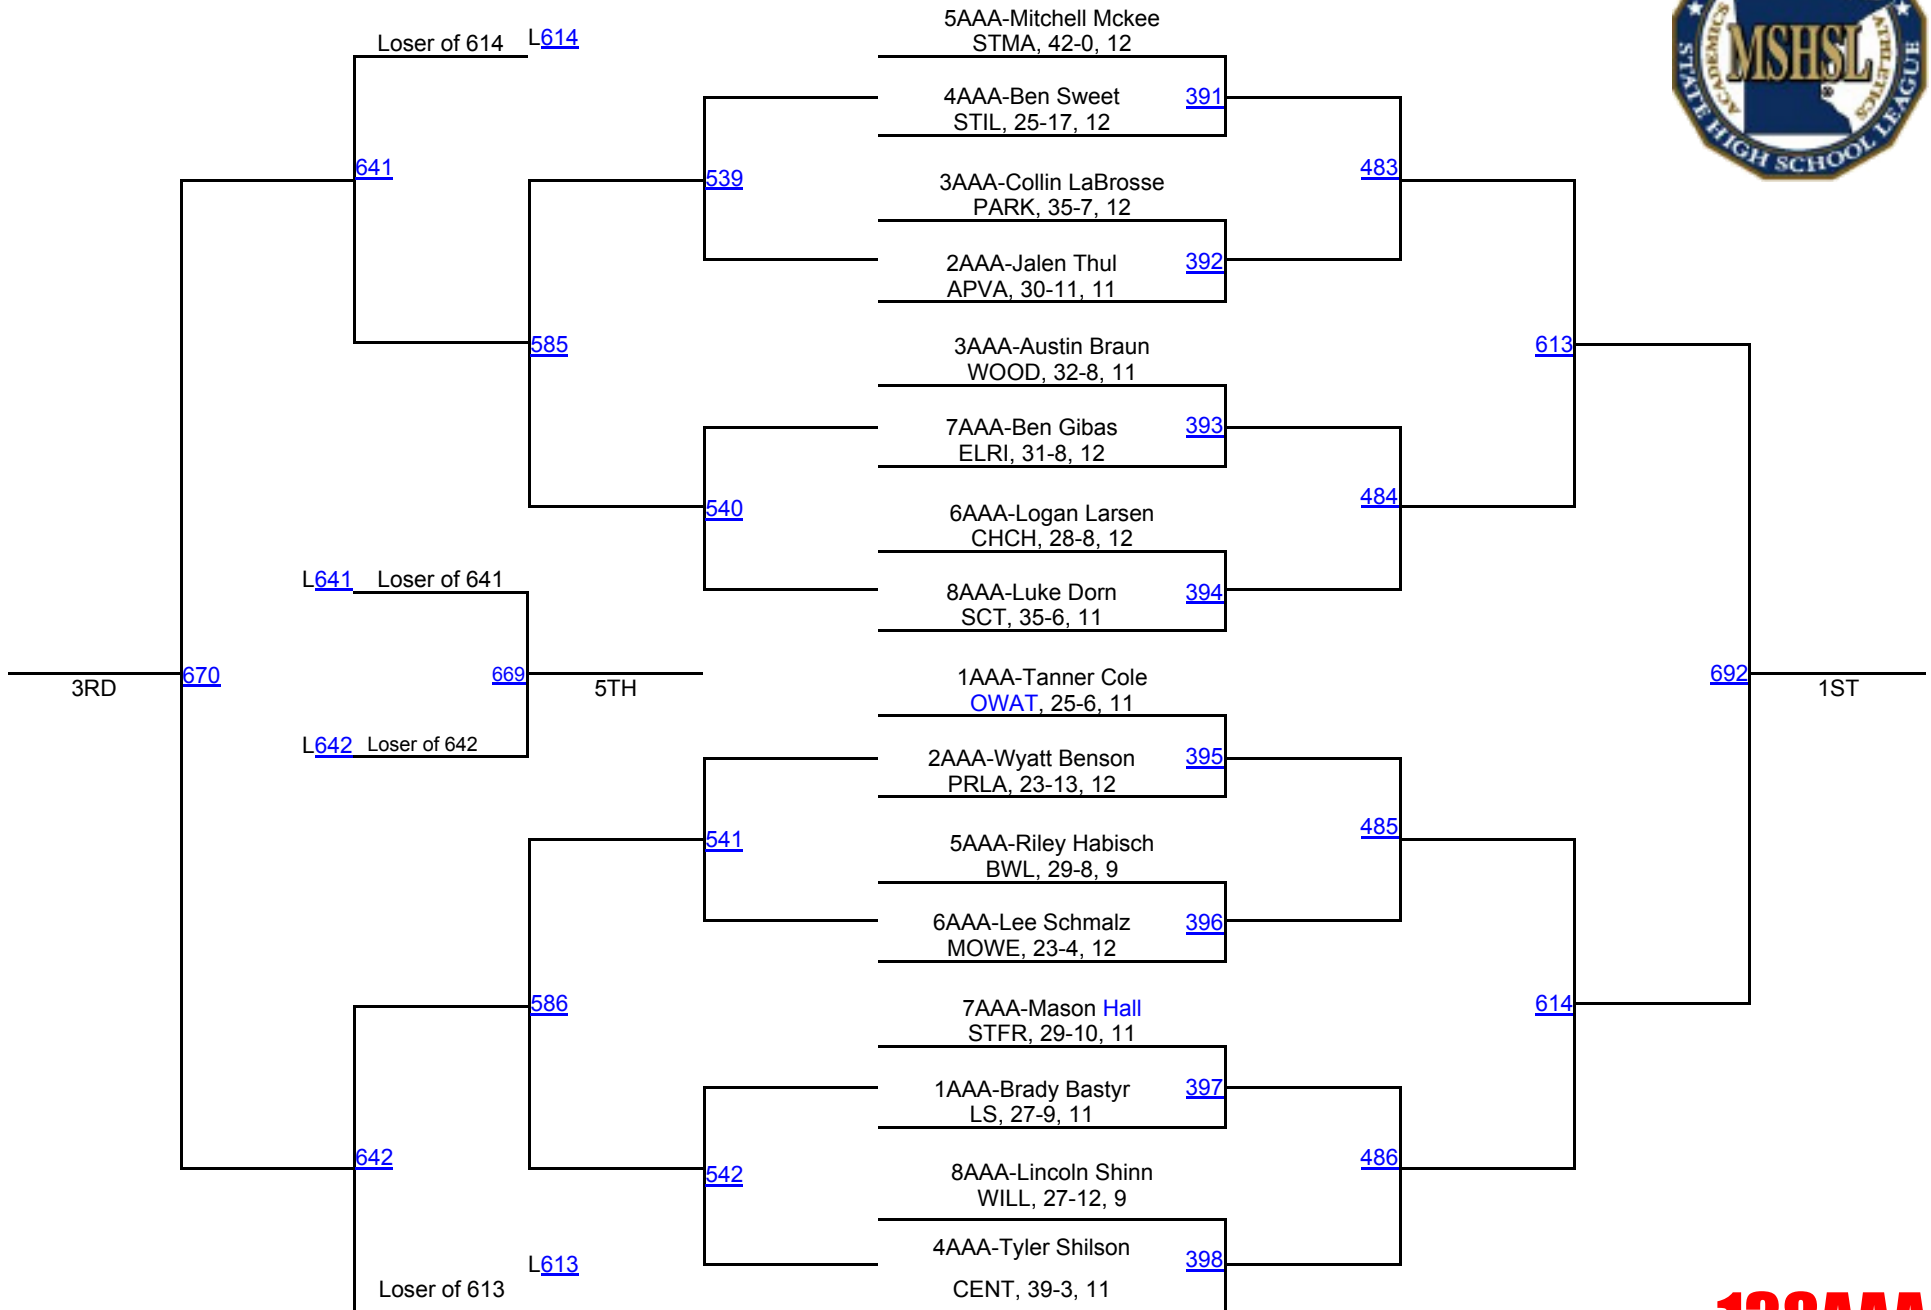

2016 MSHSL State Championships

138AAA