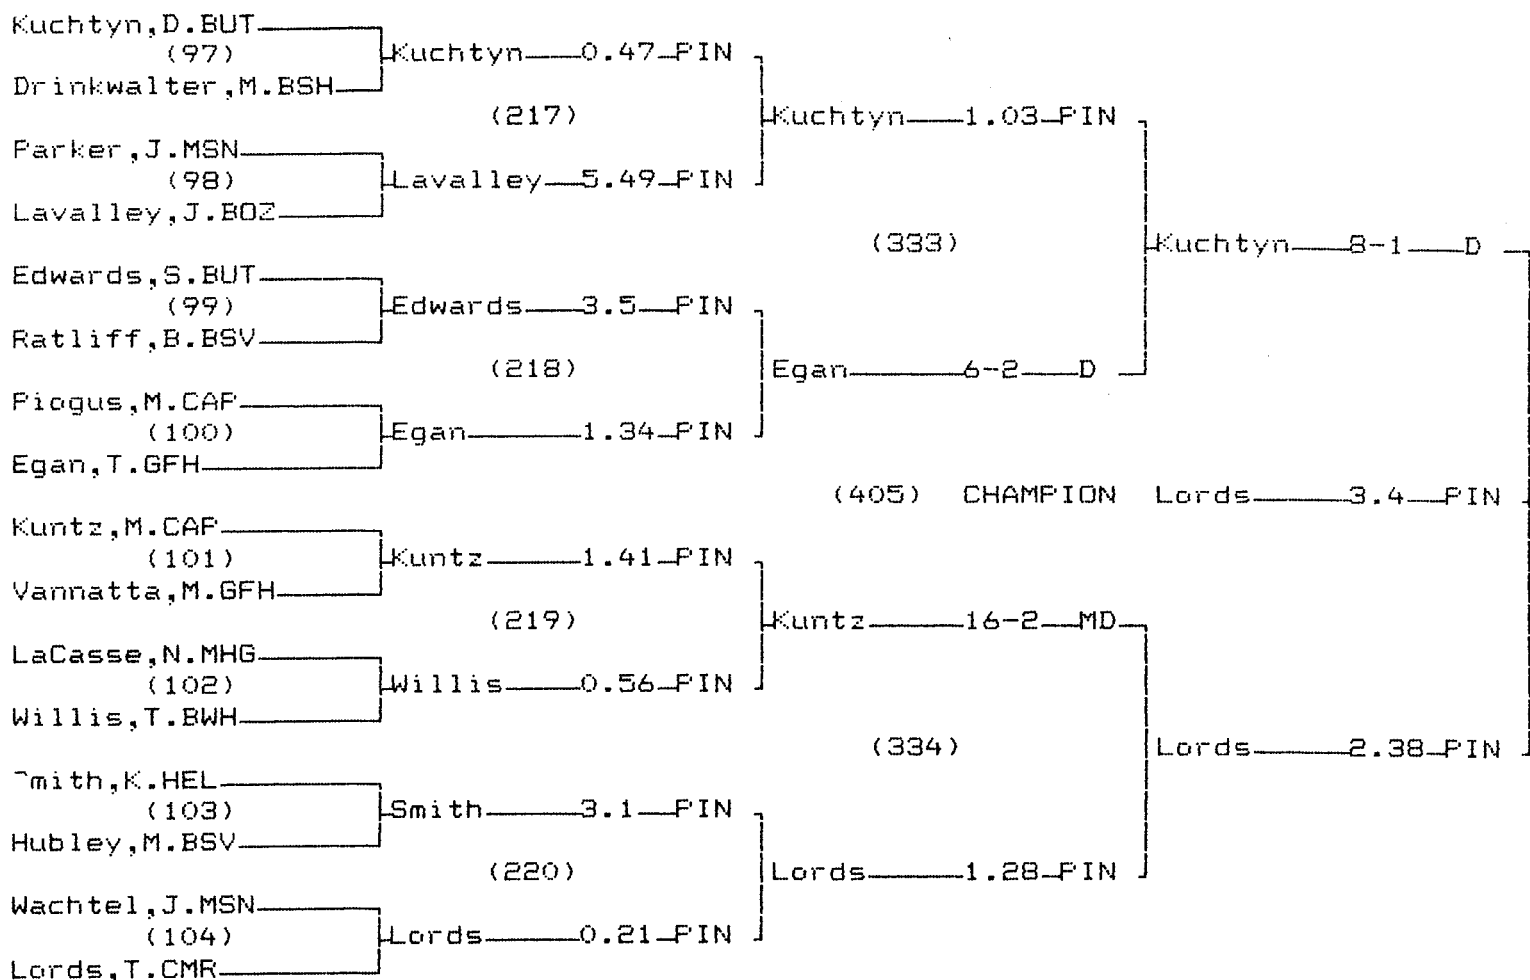

1995 Class AA State Wrestling Tournament

CHAMPIONS BRACKET 189 LB