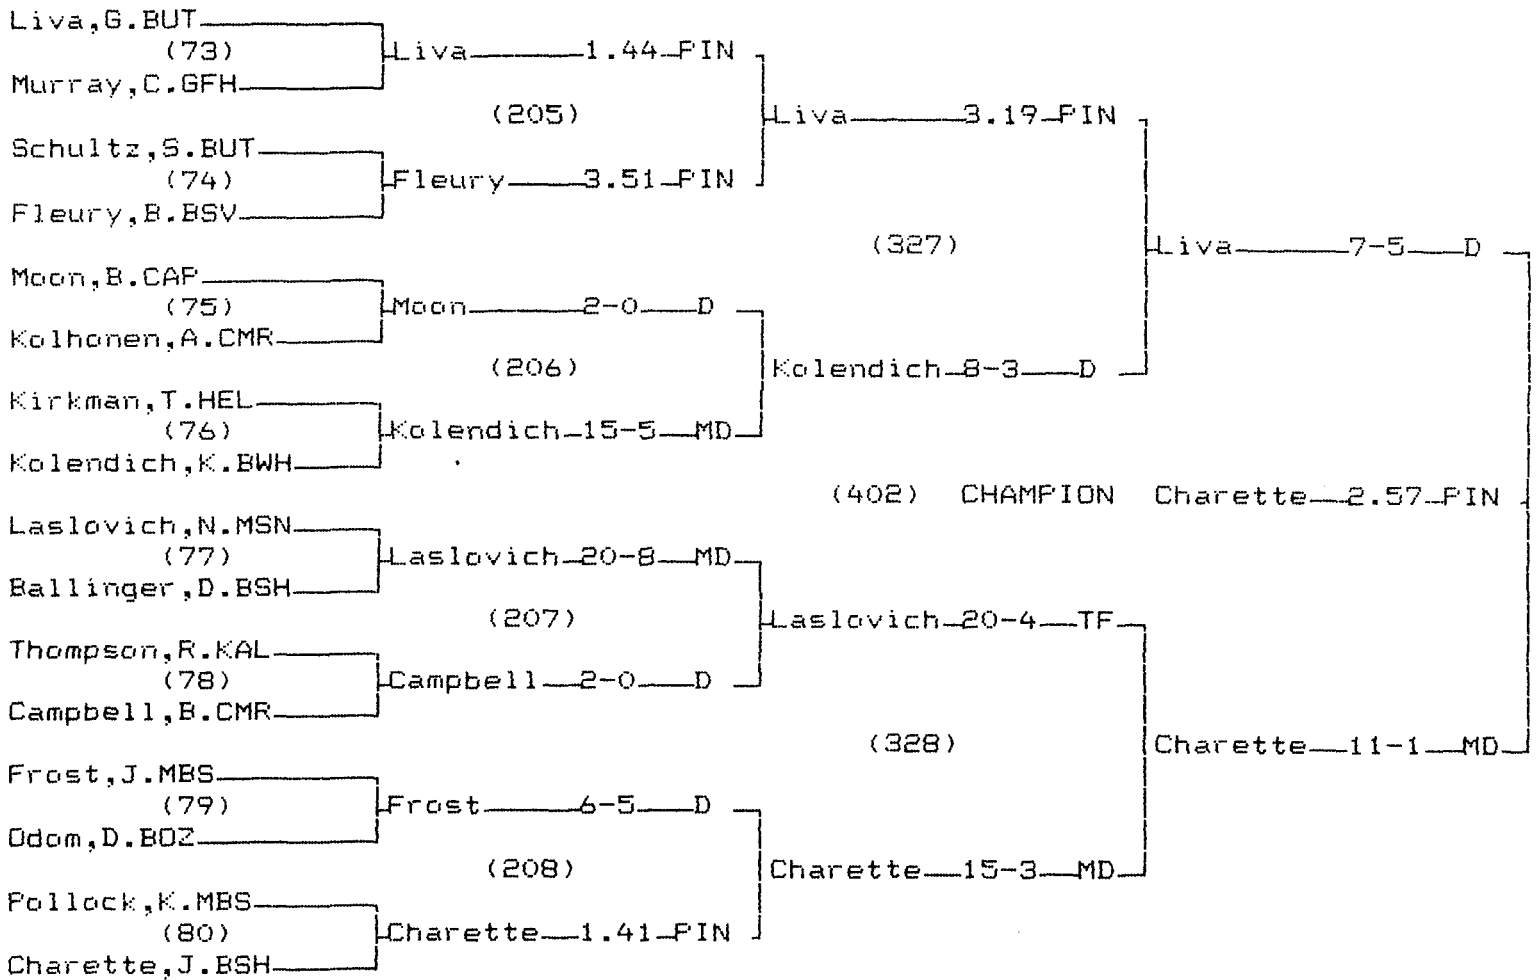

1995 Class AA State Wrestling Tournament

CHAMPIONS BRACKET 140 LB

CONSOLATION BRACKET 140 LB

1995 Class AA State Wrestling Tournament

CHAMPIONS BRACKET 152 LB

CONSOLATION BRACKET 152 LB

1995 Class AA State Wrestling Tournament