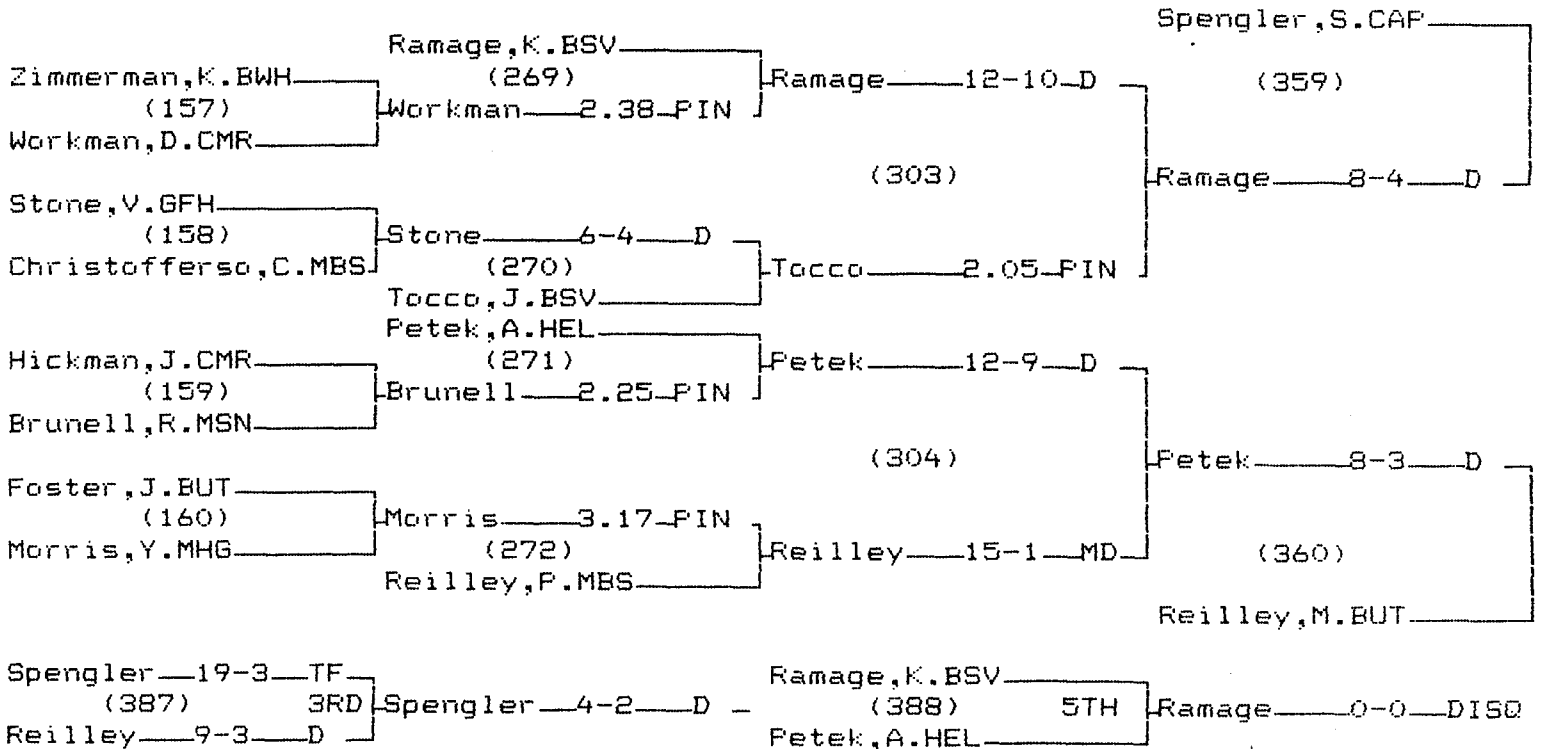

CHAMPIONS BRACKET 160 LB

CONSOLATION BRACKET 160 LB

1995 Class AA State Wrestling Tournament

CHAMPIONS BRACKET 171 LB

CONSOLATION BRACKET 171 LB

→ DG from tournament

1995 Class AA State Wrestling Tournament