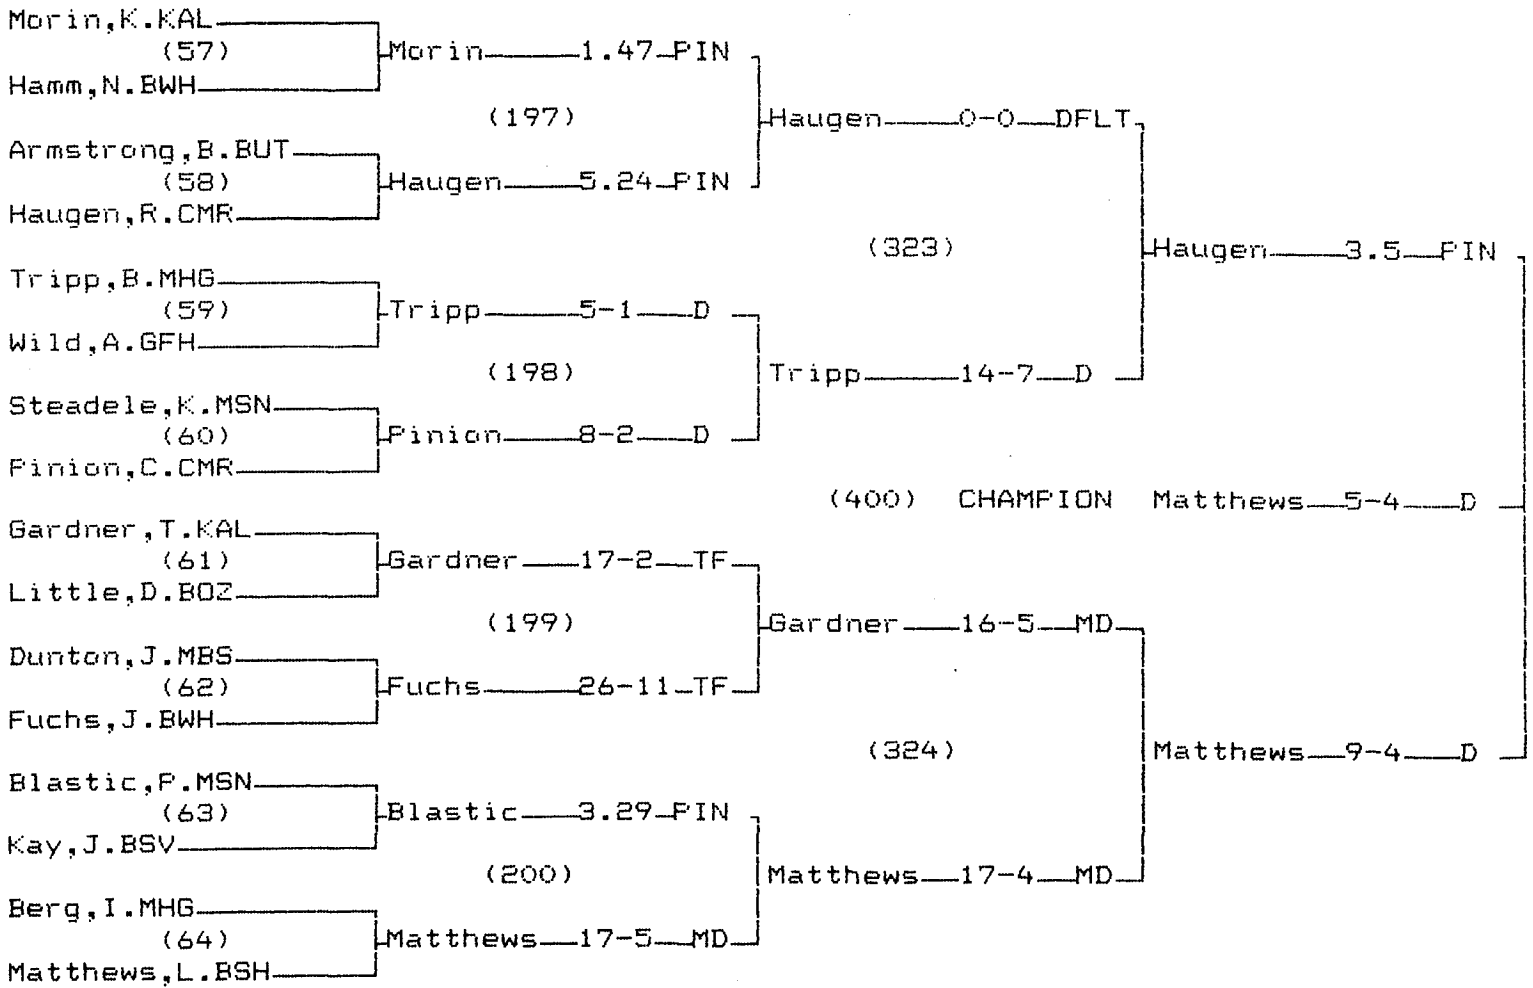

1995 Class AA State Wrestling Tournament

CHAMPIONS BRACKET 140 LB