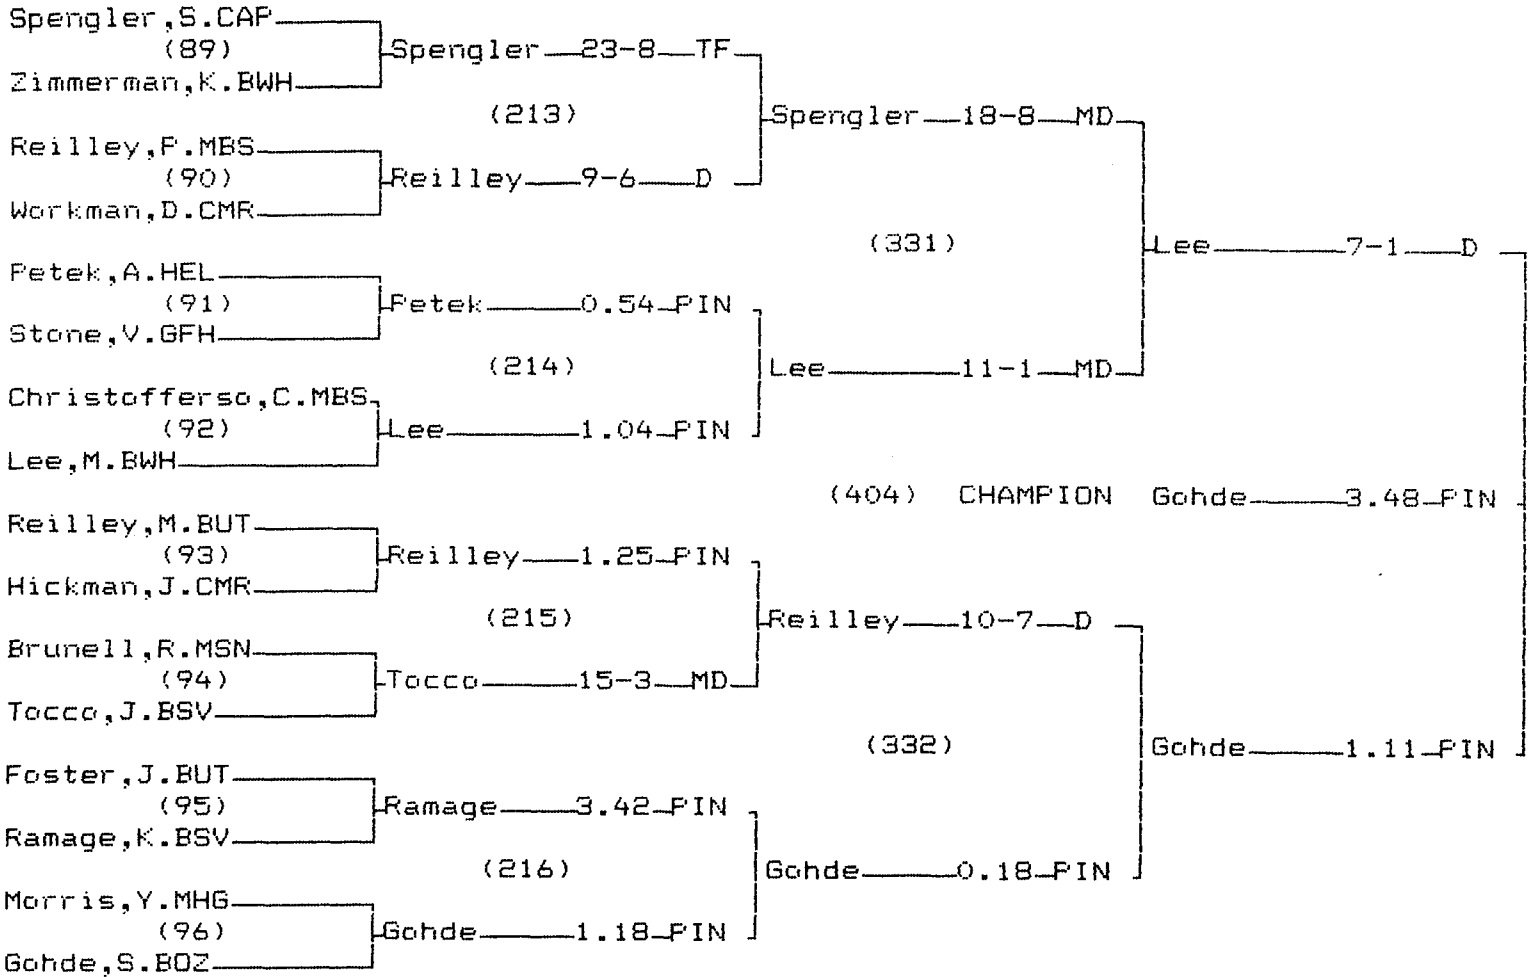

CHAMPIONS BRACKET 160 LB

CONSOLATION BRACKET 160 LB

1995 Class AA State Wrestling Tournament

CHAMPIONS BRACKET 171 LB

CONSOLATION BRACKET 171 LB

→ DG from tournament

1995 Class AA State Wrestling Tournament