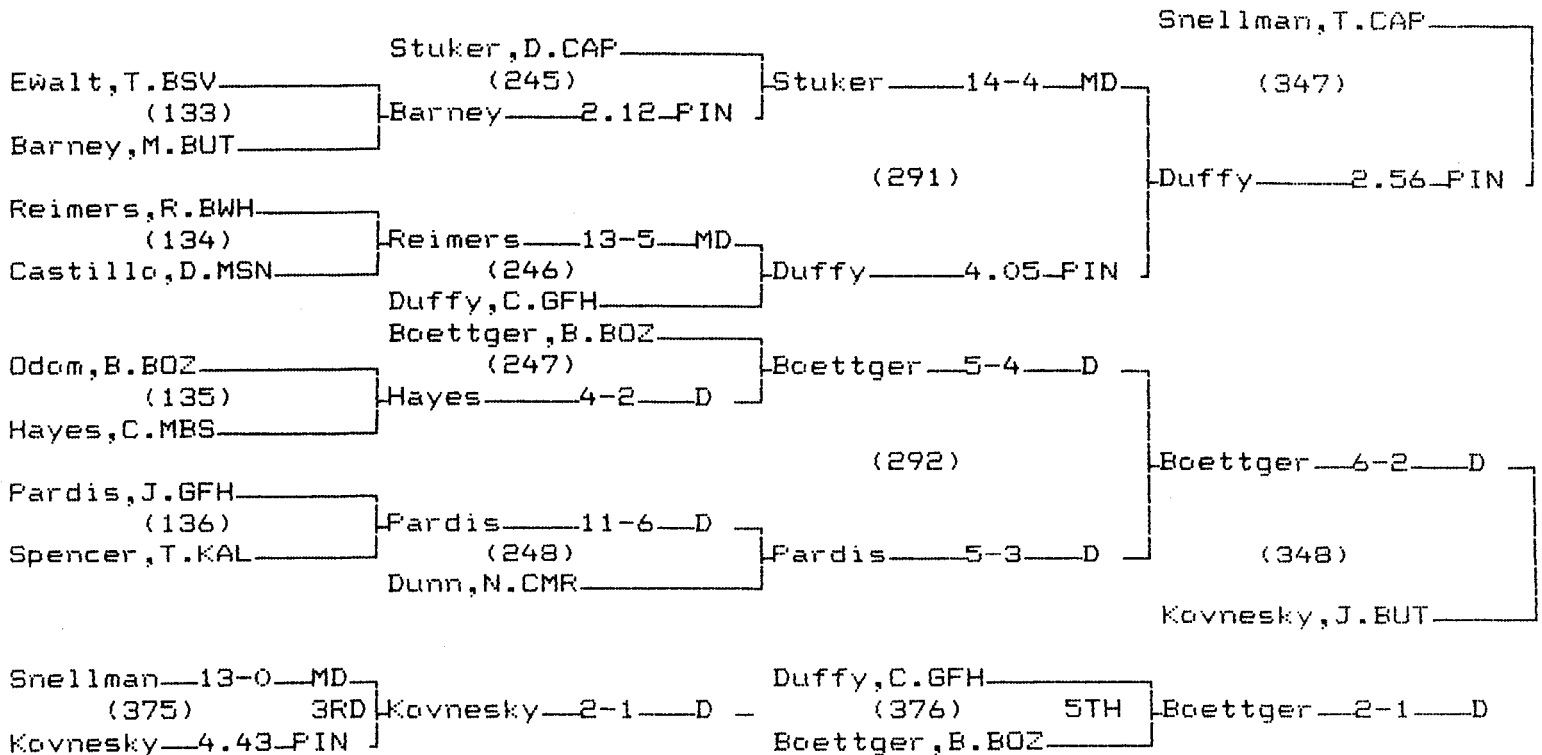

CONSOLATION BRACKET 125 LB

1995 Class AA State Wrestling Tournament

CHAMPIONS BRACKET 130 LB

CONSOLATION BRACKET 130 LB

1995 Class AA State Wrestling Tournament

CHAMPIONS BRACKET 135 LB

CONSOLATION BRACKET 135 LB