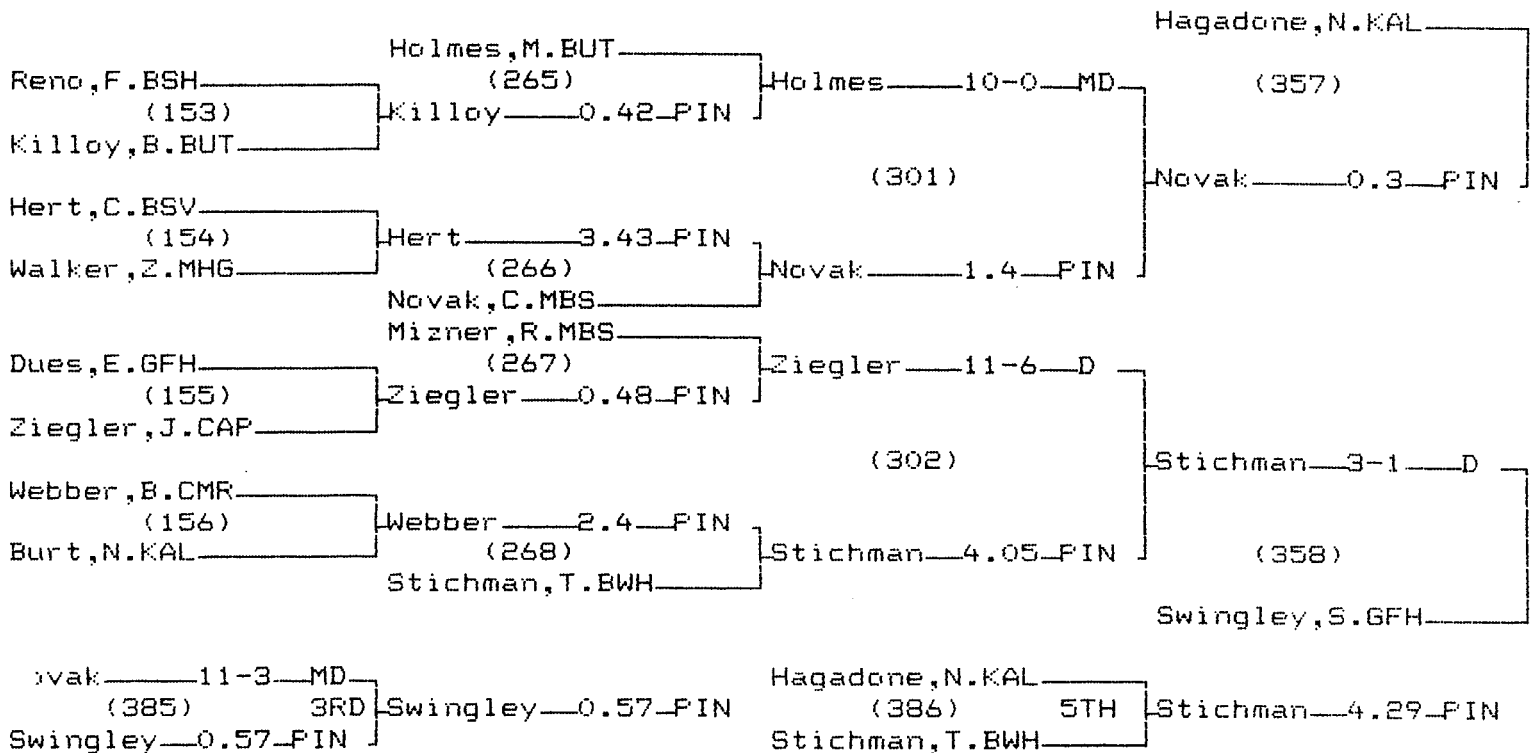

CONSOLATION BRACKET 160 LB