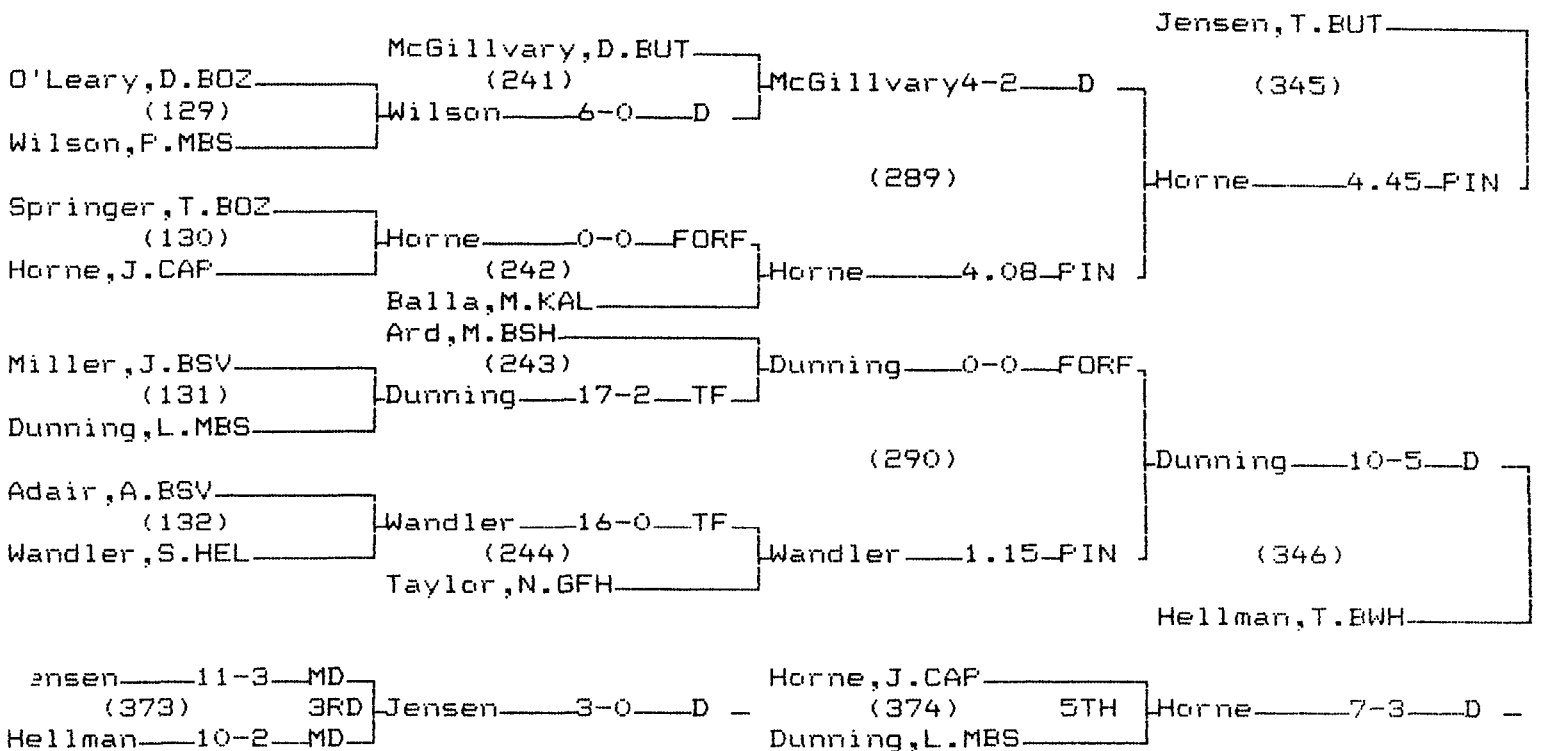

CONSOLATION BRACKET 125 LB