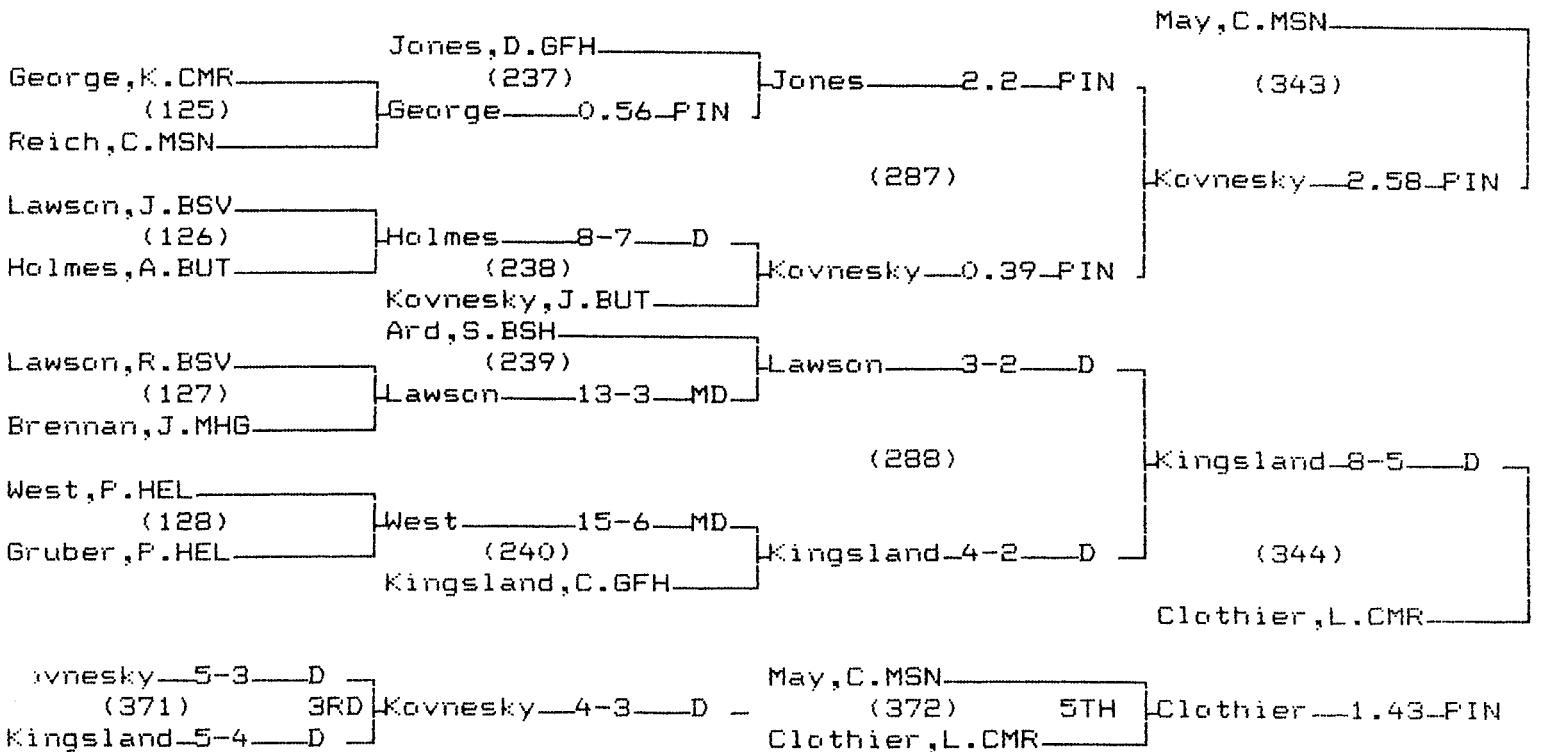

CONSOLATION BRACKET 119 LB