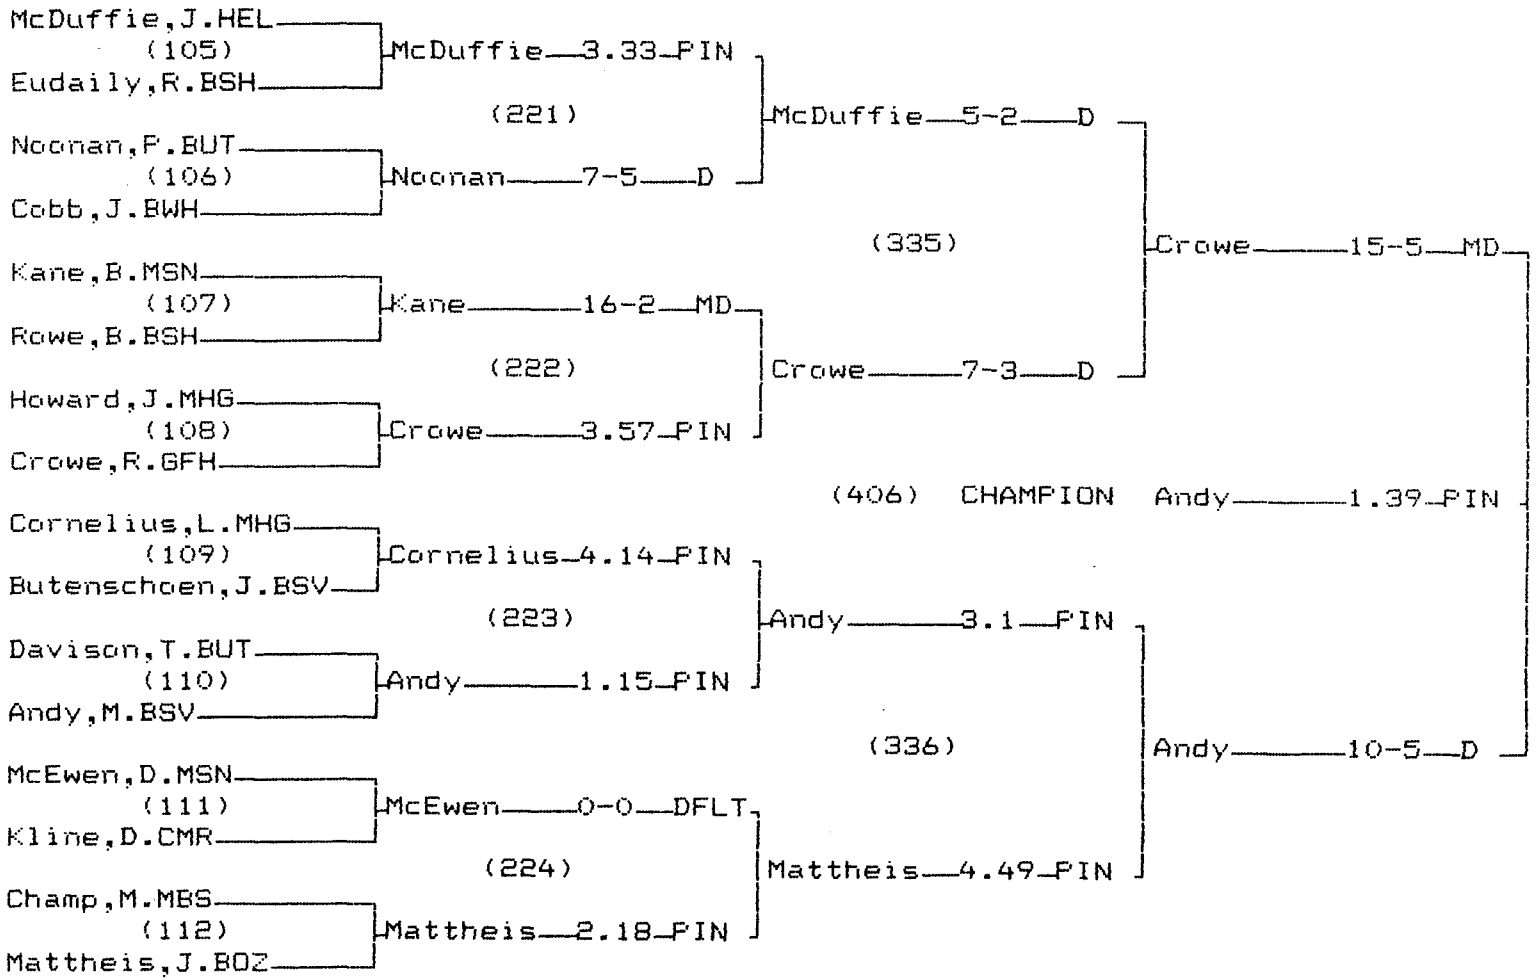

CHAMPIONS BRACKET 189 LB

CONSOLATION BRACKET 189 LB

1995 Class AA State Wrestling Tournament

CHAMPIONS BRACKET Unlimited

CONSOLATION BRACKET Unlimited