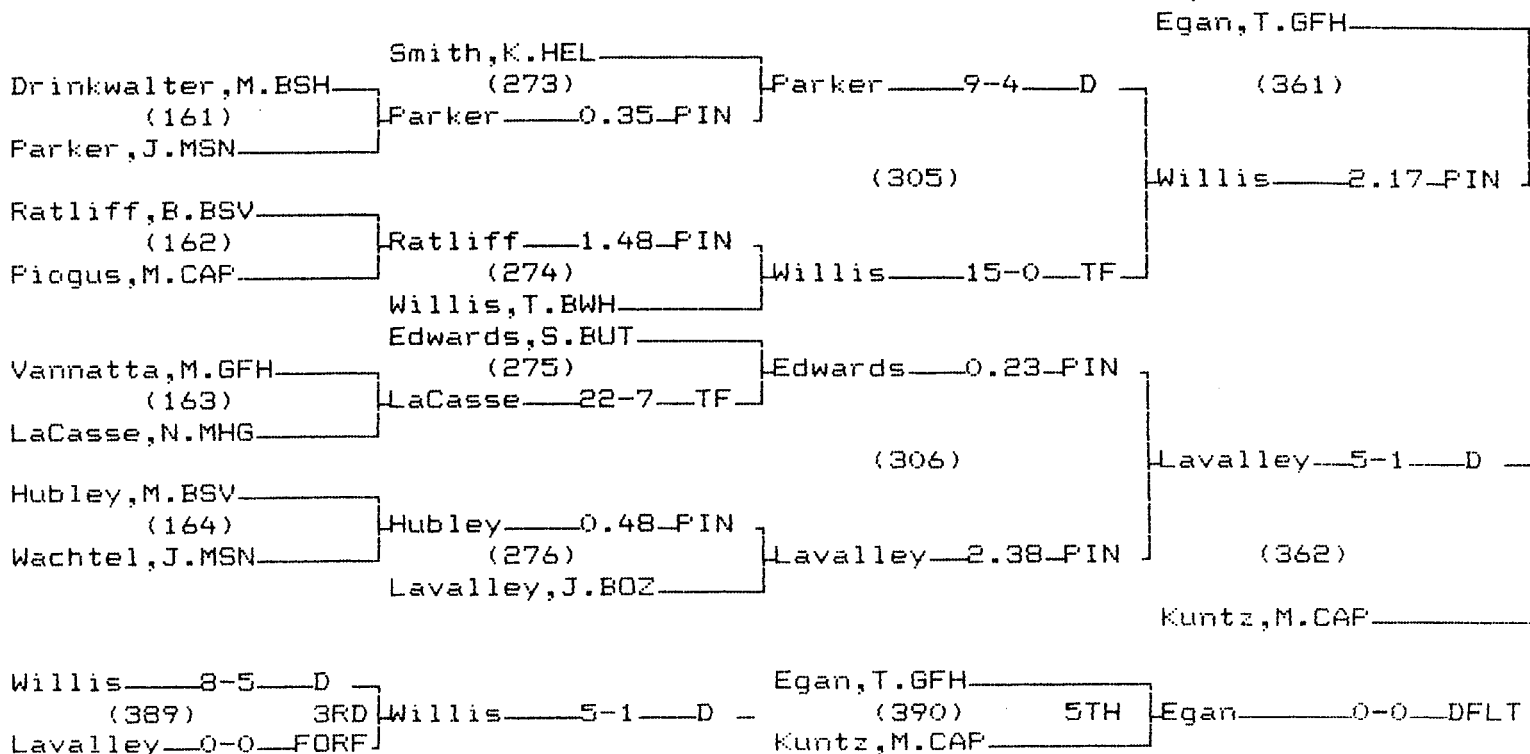

CONSOLATION BRACKET 189 LB