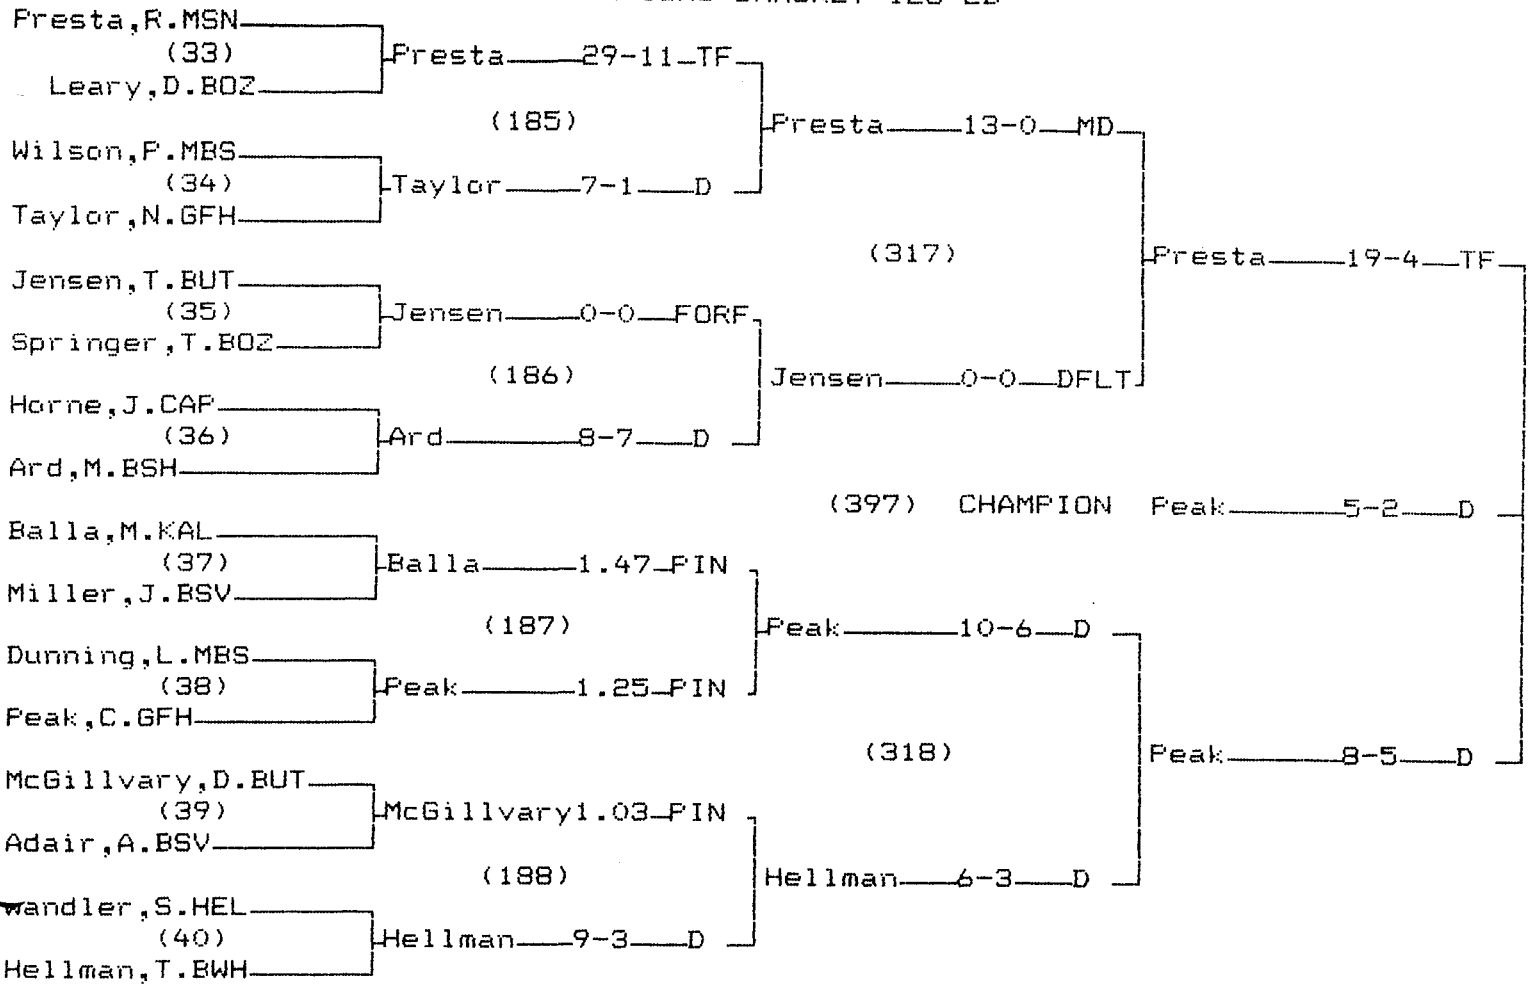

CHAMPIONS BRACKET 119 LB

CONSOLATION BRACKET 119 LB

1995 Class AA State Wrestling Tournament

CHAMPIONS BRACKET 112 LB

CONSOLATION BRACKET 112 LB

1995 Class AA State Wrestling Tournament

CHAMPIONS BRACKET 125 LB