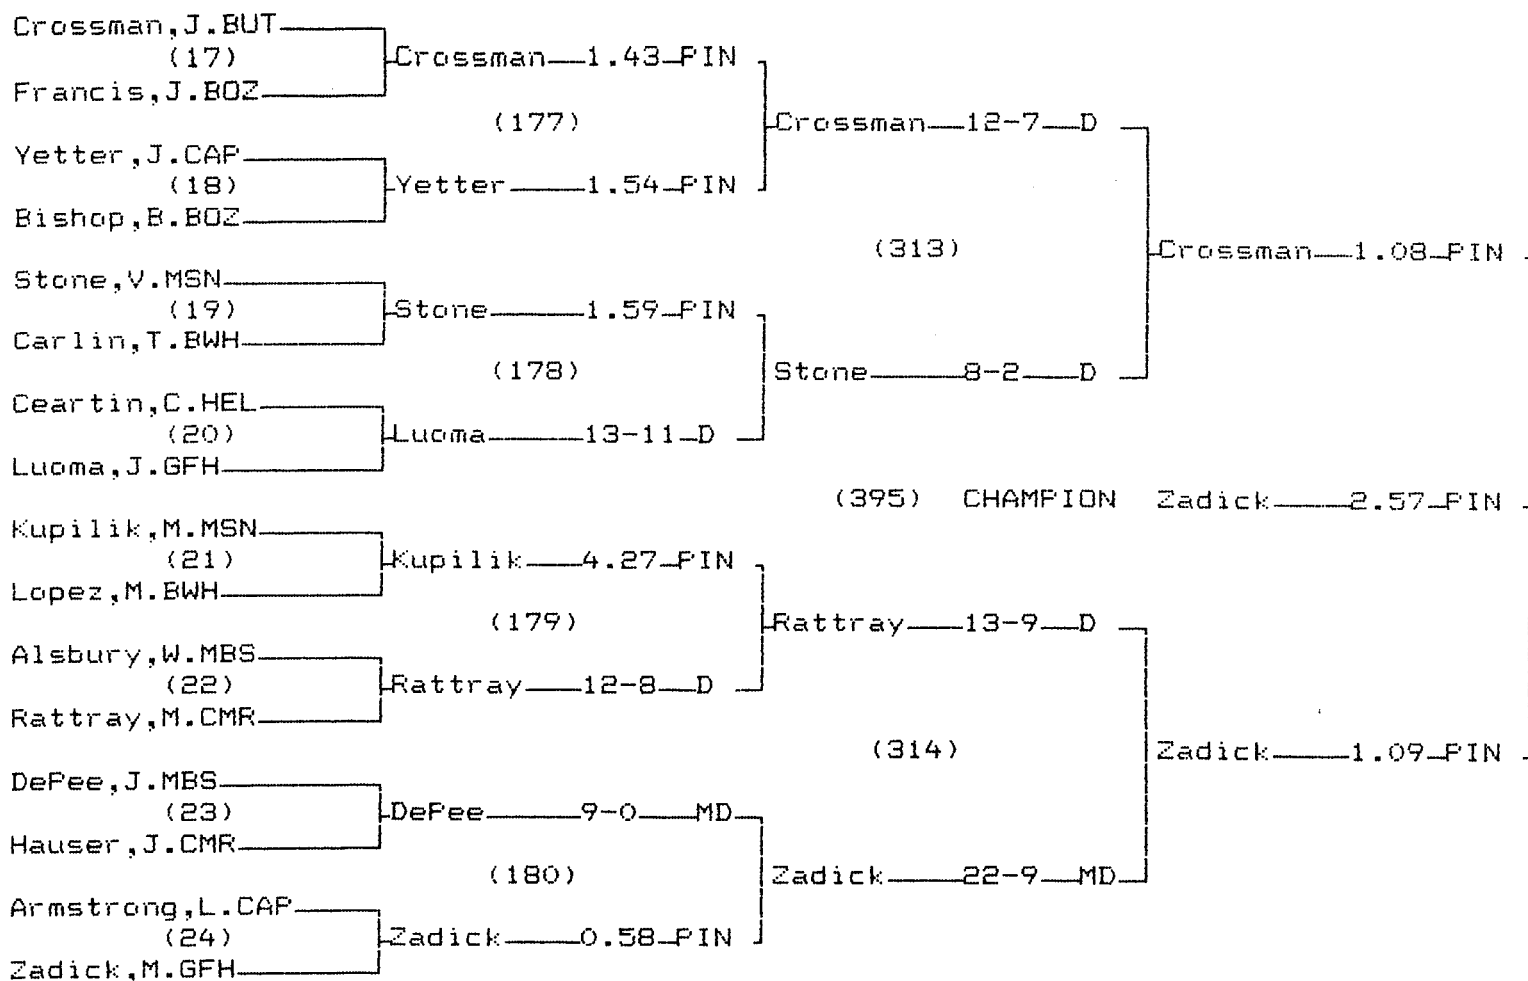

CHAMPIONS BRACKET 119 LB

CONSOLATION BRACKET 119 LB

1995 Class AA State Wrestling Tournament

CHAMPIONS BRACKET 112 LB

CONSOLATION BRACKET 112 LB

1995 Class AA State Wrestling Tournament

CHAMPIONS BRACKET 125 LB