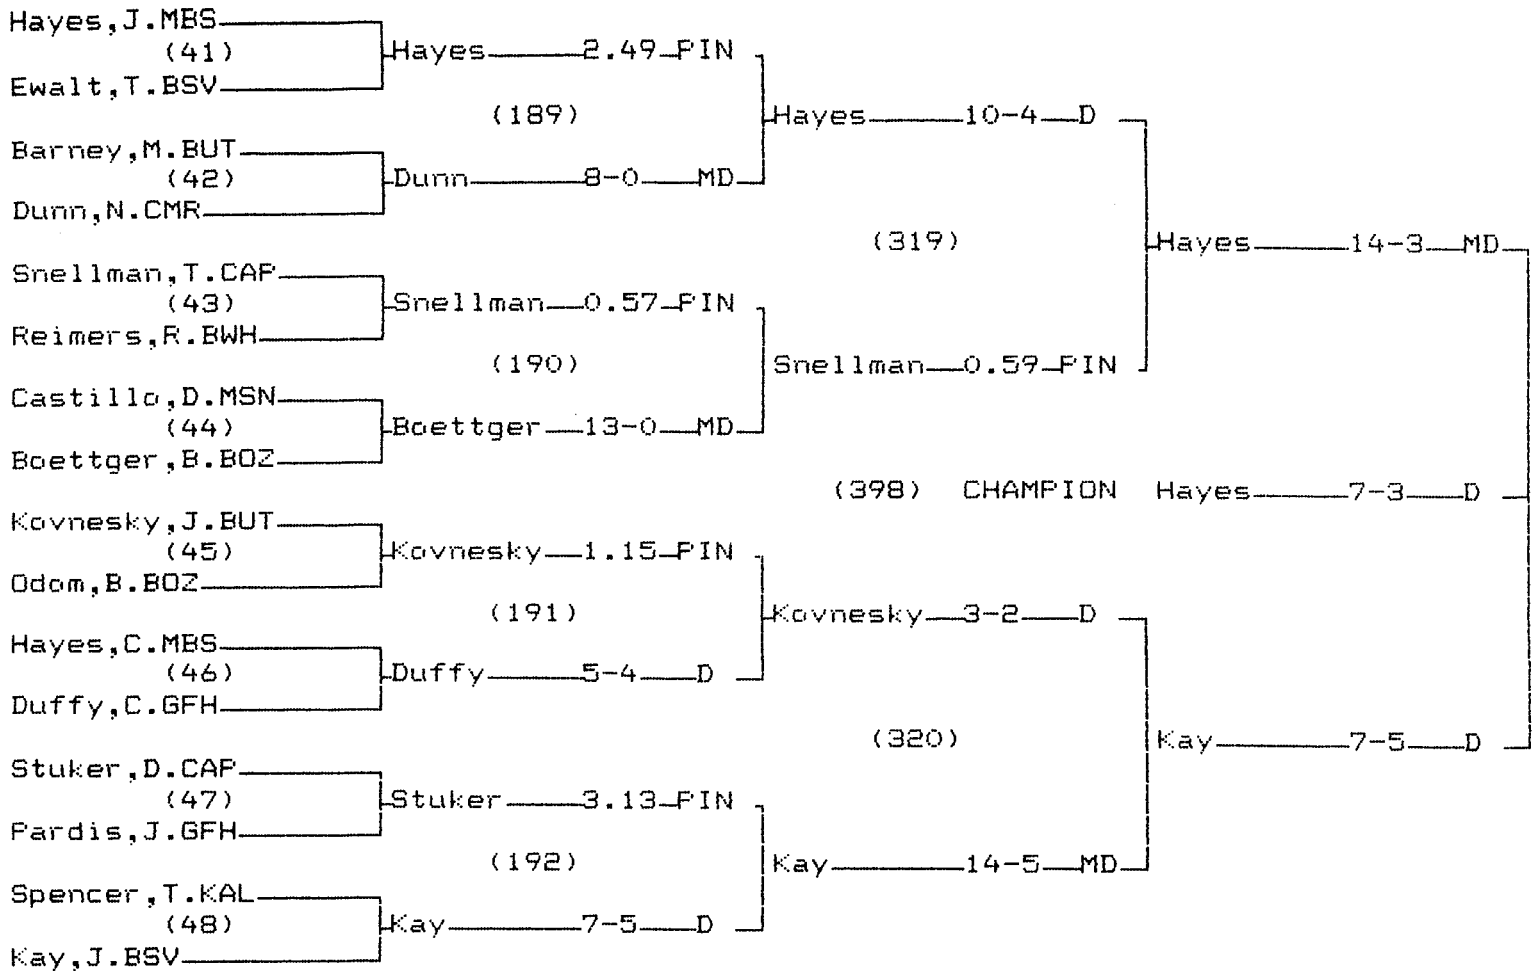

1995 Class AA State Wrestling Tournament

CHAMPIONS BRACKET 130 LB