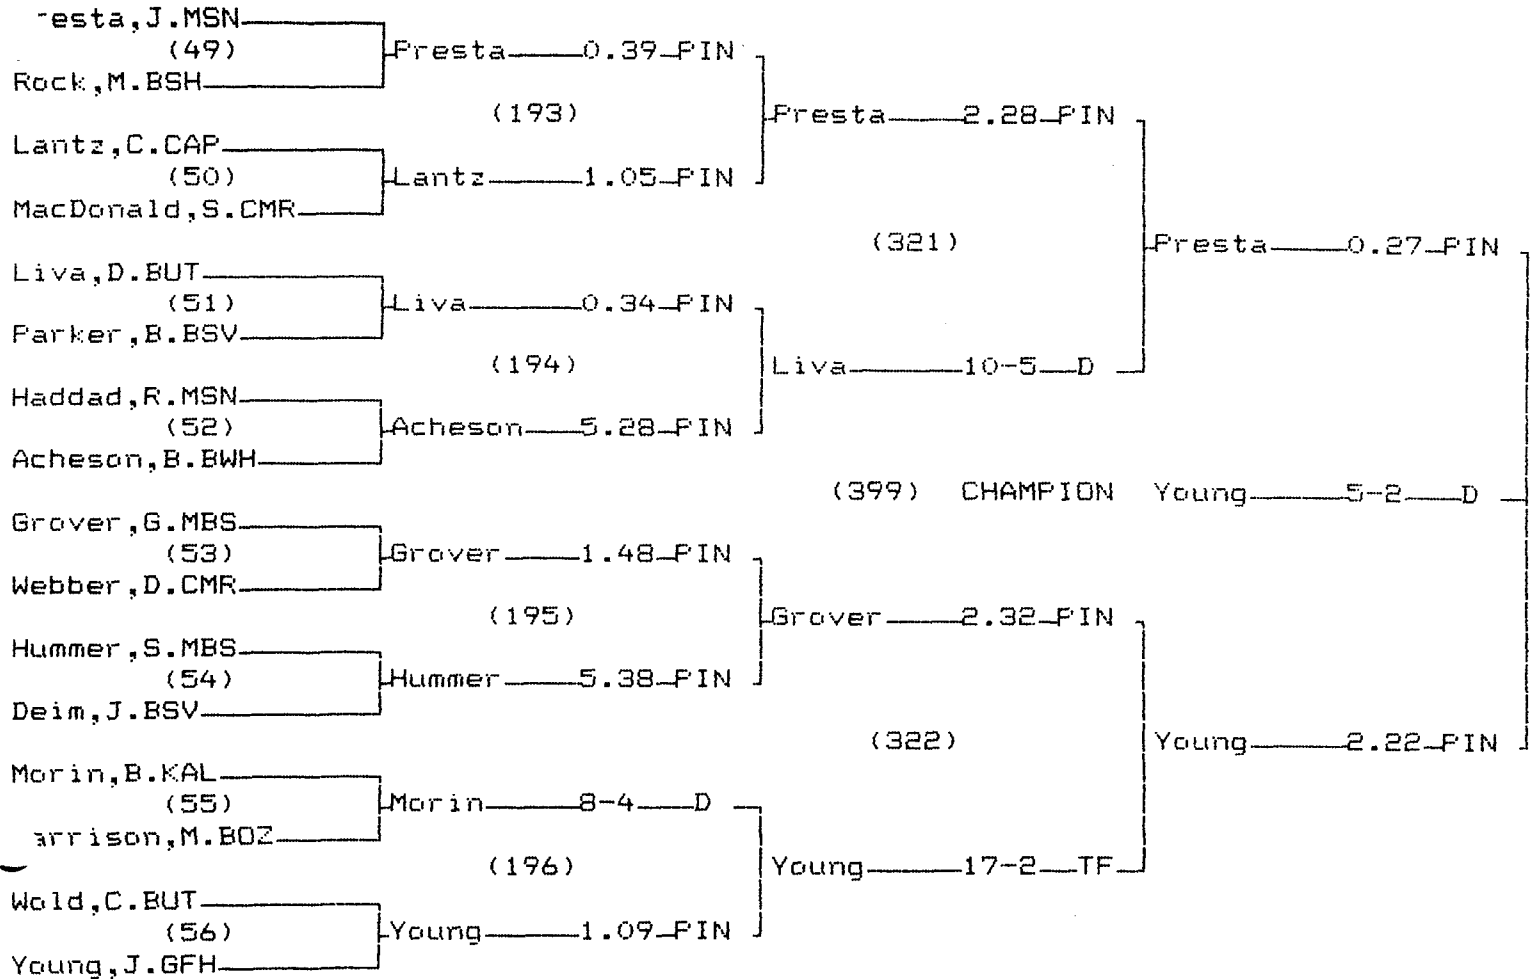

CONSOLATION BRACKET 125 LB

1995 Class AA State Wrestling Tournament

CHAMPIONS BRACKET 130 LB

CONSOLATION BRACKET 130 LB

1995 Class AA State Wrestling Tournament

CHAMPIONS BRACKET 135 LB

CONSOLATION BRACKET 135 LB