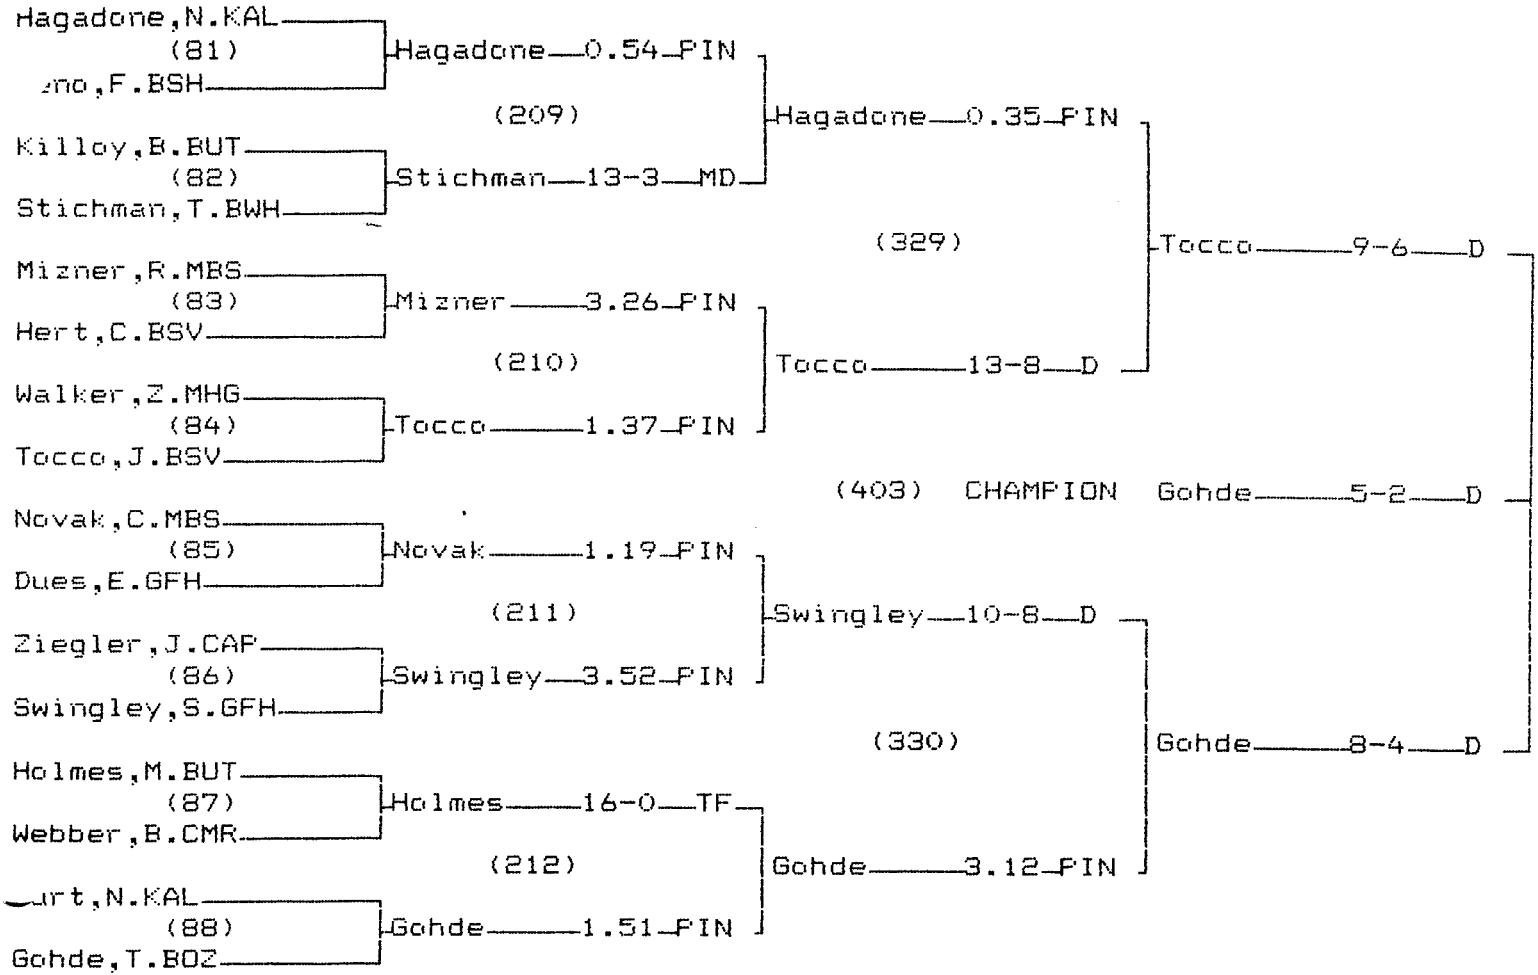

1995 Class AA State Wrestling Tournament

CHAMPIONS BRACKET 160 LB