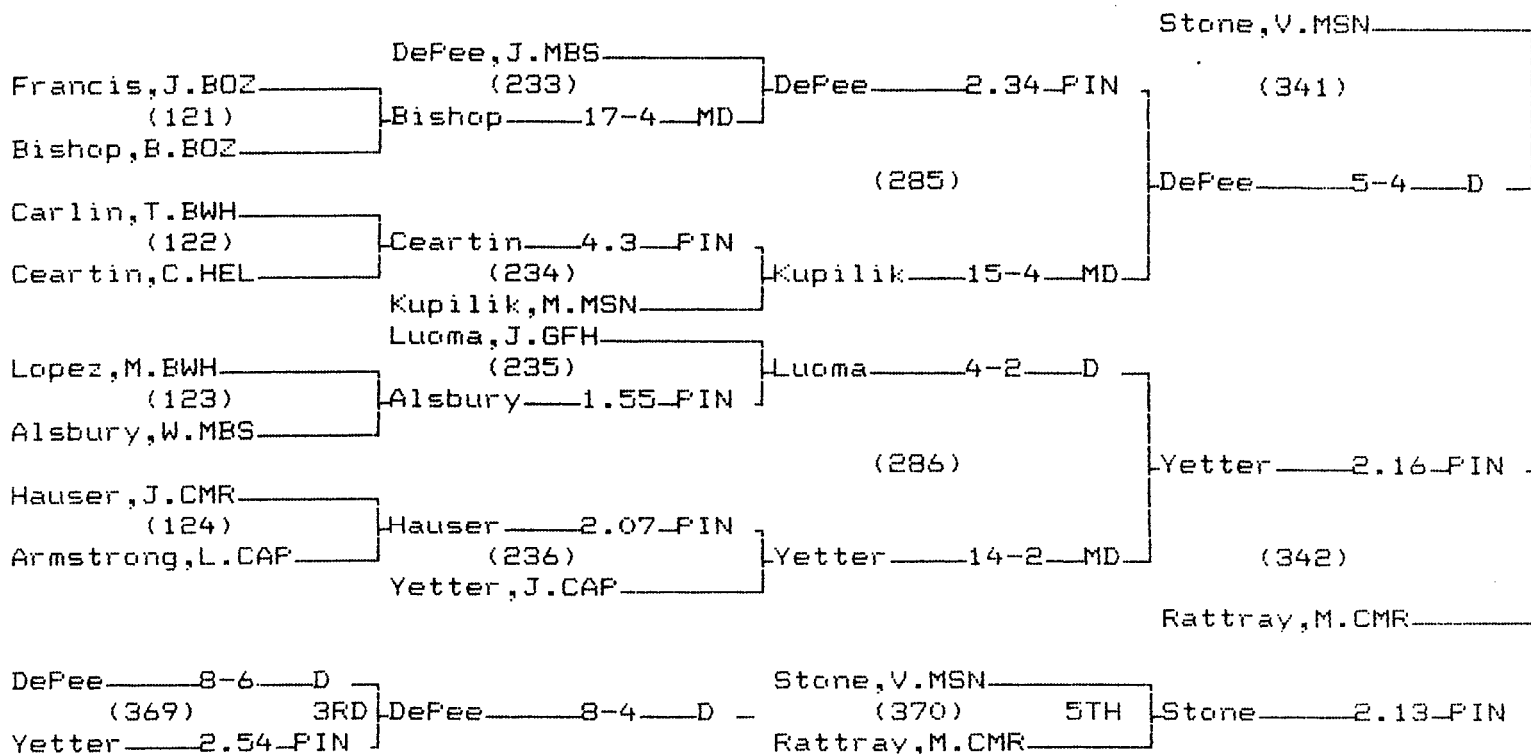

CHAMPIONS BRACKET 119 LB

CONSOLATION BRACKET 119 LB

1995 Class AA State Wrestling Tournament

CHAMPIONS BRACKET 112 LB

CONSOLATION BRACKET 112 LB

1995 Class AA State Wrestling Tournament

CHAMPIONS BRACKET 125 LB