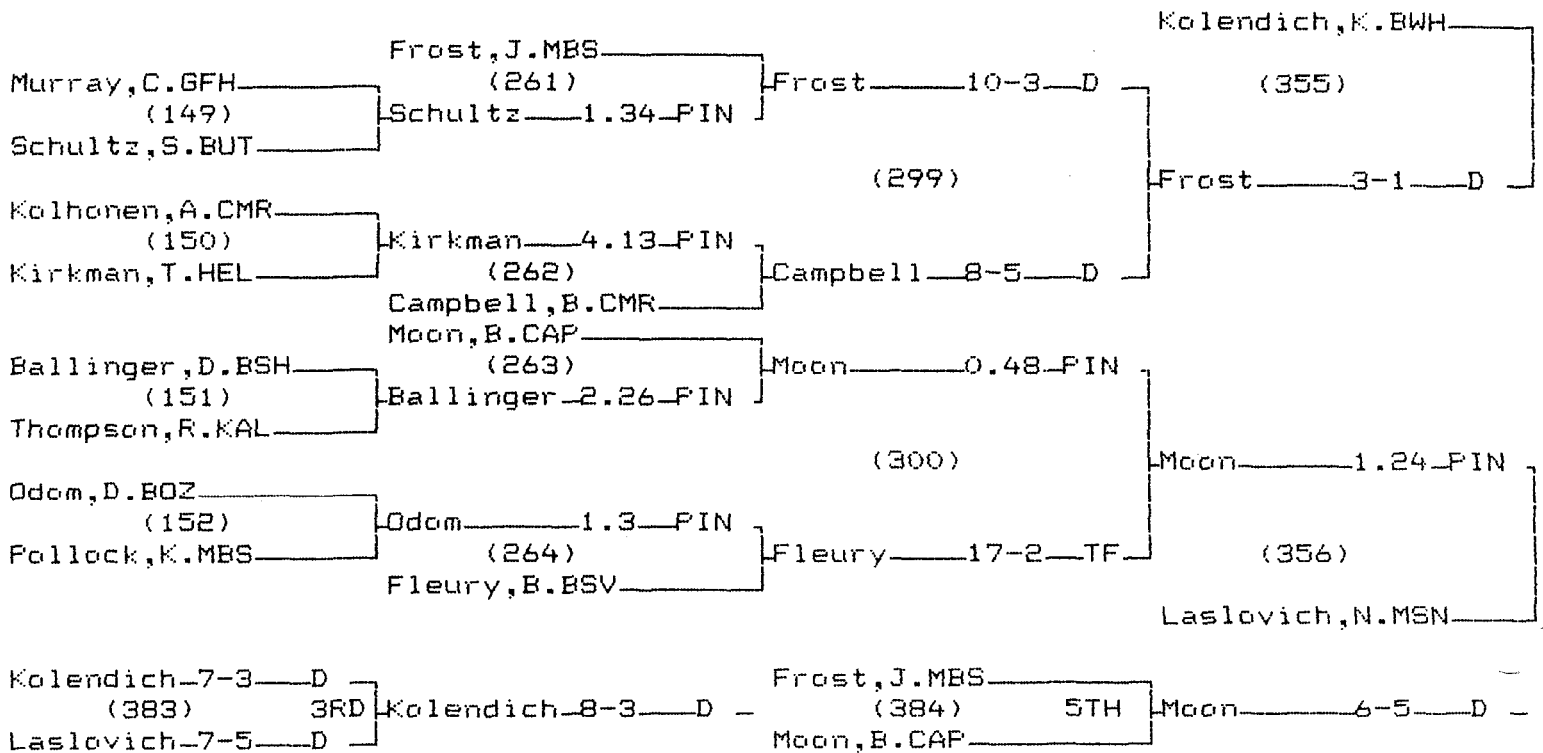

1995 Class AA State Wrestling Tournament

CHAMPIONS BRACKET 140 LB

CONSOLATION BRACKET 140 LB

1995 Class AA State Wrestling Tournament

CHAMPIONS BRACKET 152 LB

CONSOLATION BRACKET 152 LB

1995 Class AA State Wrestling Tournament