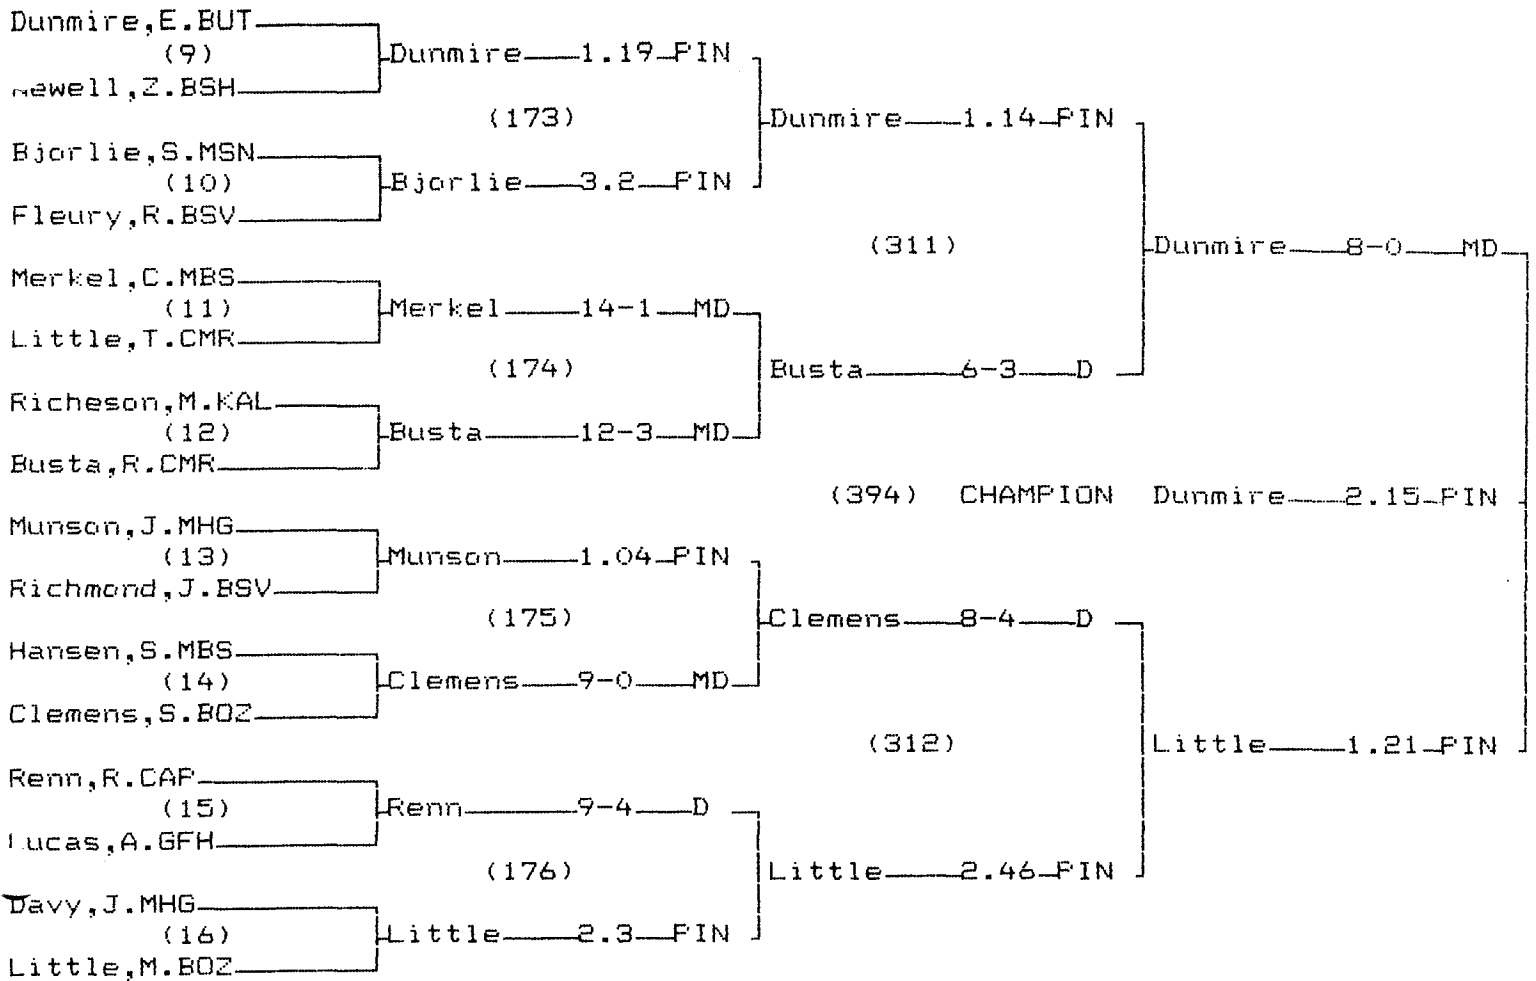

1995 Class AA State Wrestling Tournament

CHAMPIONS BRACKET 98 LB

CONSOLATION BRACKET 98 LB

1995 Class AA State Wrestling Tournament

CHAMPIONS BRACKET 105 LB

CONSOLATION BRACKET 105 LB

1995 Class AA State Wrestling Tournament