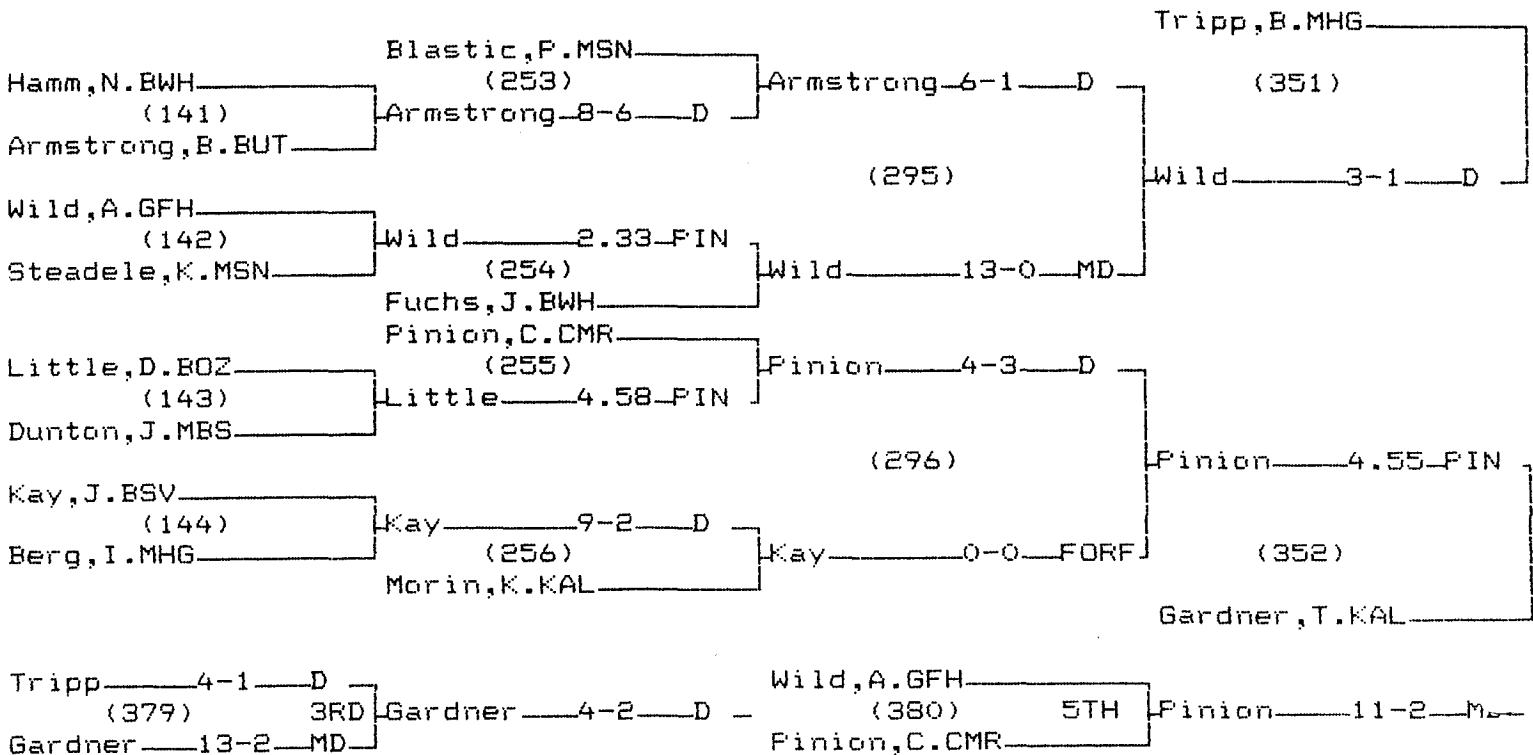

CONSOLATION BRACKET 140 LB