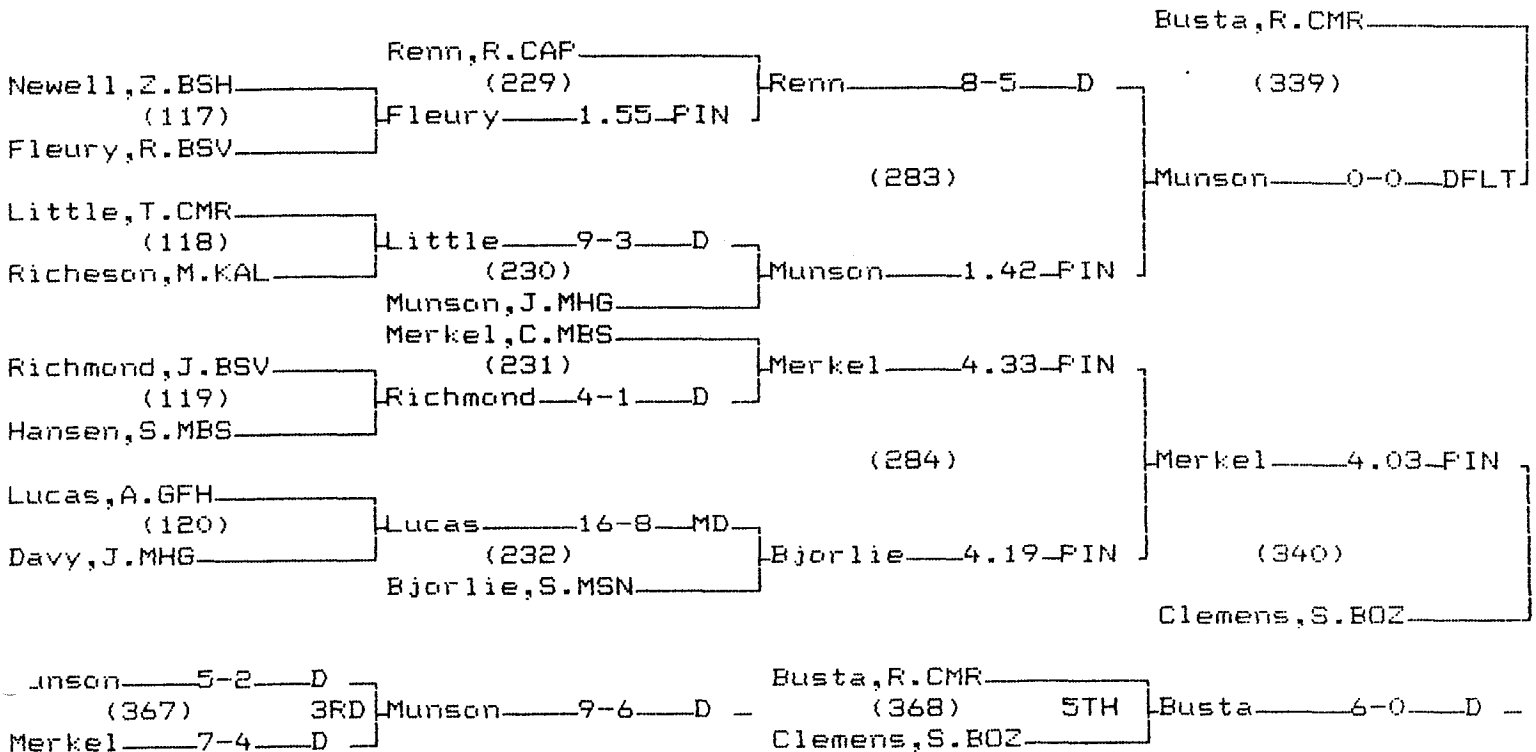

1995 Class AA State Wrestling Tournament

CHAMPIONS BRACKET 98 LB

CONSOLATION BRACKET 98 LB

1995 Class AA State Wrestling Tournament

CHAMPIONS BRACKET 105 LB

CONSOLATION BRACKET 105 LB

1995 Class AA State Wrestling Tournament