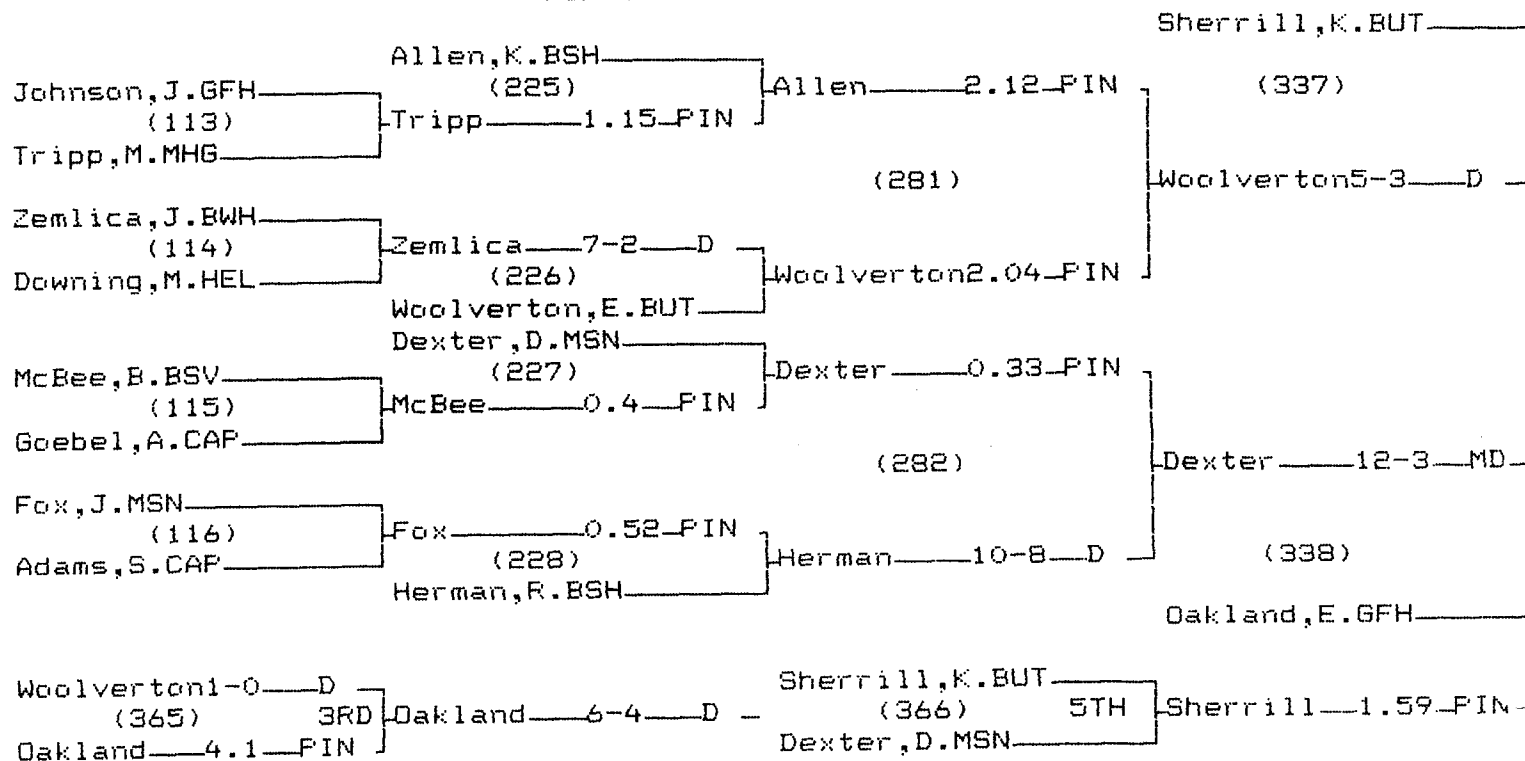

CONSOLATION BRACKET 98 LB