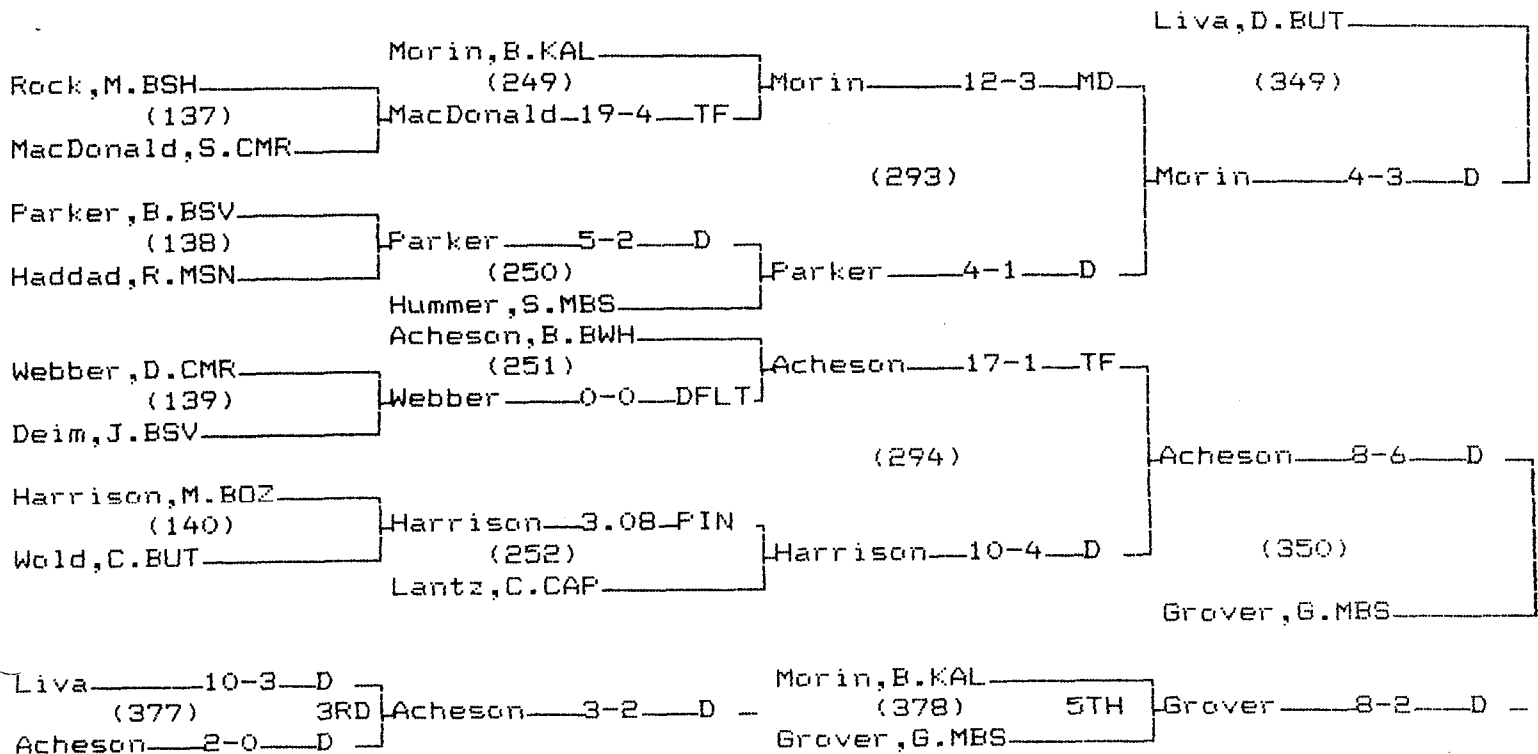

CONSOLATION BRACKET 125 LB

1995 Class AA State Wrestling Tournament

CHAMPIONS BRACKET 130 LB

CONSOLATION BRACKET 130 LB

1995 Class AA State Wrestling Tournament

CHAMPIONS BRACKET 135 LB

CONSOLATION BRACKET 135 LB