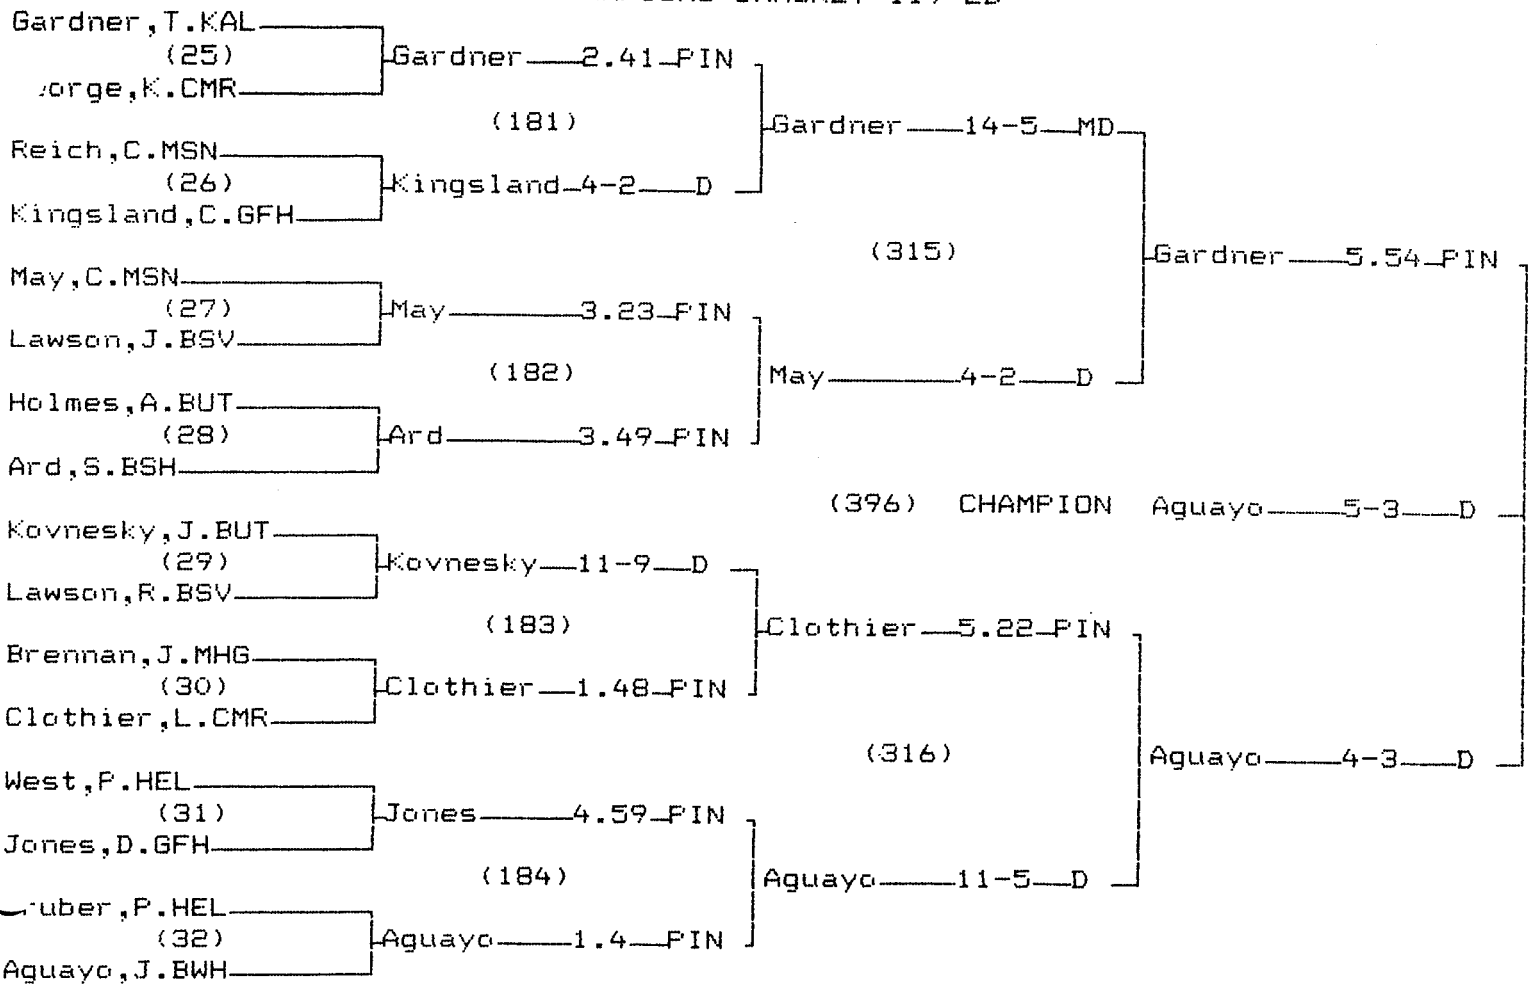

1995 Class AA State Wrestling Tournament

CHAMPIONS BRACKET 119 LB