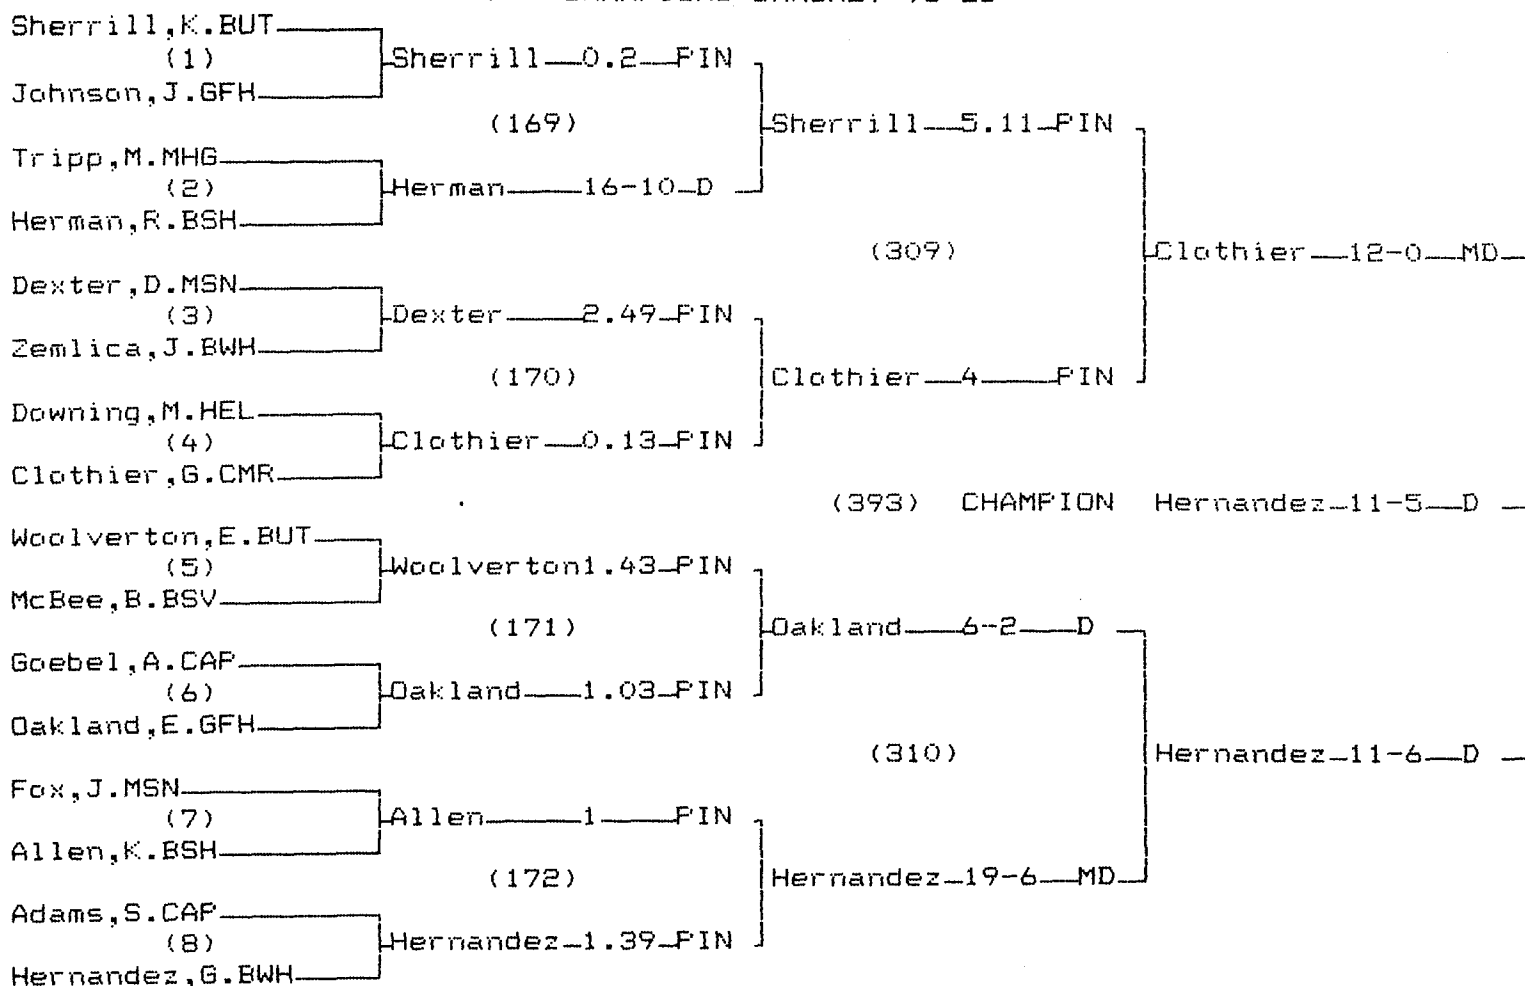

1995 Class AA State Wrestling Tournament

Team Rankings

1.	BUT	Butte High School	264.0
2.	GFH	Great Falls High	212.0
3.	BWH	Billings West High	173.5
4.	CMR	C.M. Russell	173.0
5.	MSN	Missoula Sentinel	153.5
6.	BOZ	Bozeman High School	138.0
7.	MBS	Missoula Big Sky	127.5
8.	BSV	Skyview High	120.5
9.	CAP	Helena Capital	111.0
10.	BSH	Billings Senior High	87.0
11.	KAL	Kalispell	86.5
12.	MHG	Missoula Hellgate	46.5
13.	HEL	Helena High	29.5

Schools			
ID.	Name.....	Penalties	Total
BOZ	Bozeman High School	1.0	138.0
BSH	Billings Senior High	1.0	87.0
BSV	Skyview High	0.0	120.5
BUT	Butte High School	2.0	264.0
BWH	Billings West High	1.0	173.5
CAP	Helena Capital	3.0	111.0
CMR	C.M. Russell	0.0	173.0
GFH	Great Falls High	0.0	212.0
HEL	Helena High	12.0	29.5
KAL	Kalispell	0.0	86.5
MBS	Missoula Big Sky	1.0	127.5
MHG	Missoula Hellgate	1.0	46.5
MSN	Missoula Sentinel	0.0	153.5

1995 Class AA State Wrestling Tournament

CHAMPIONS BRACKET 98 LB