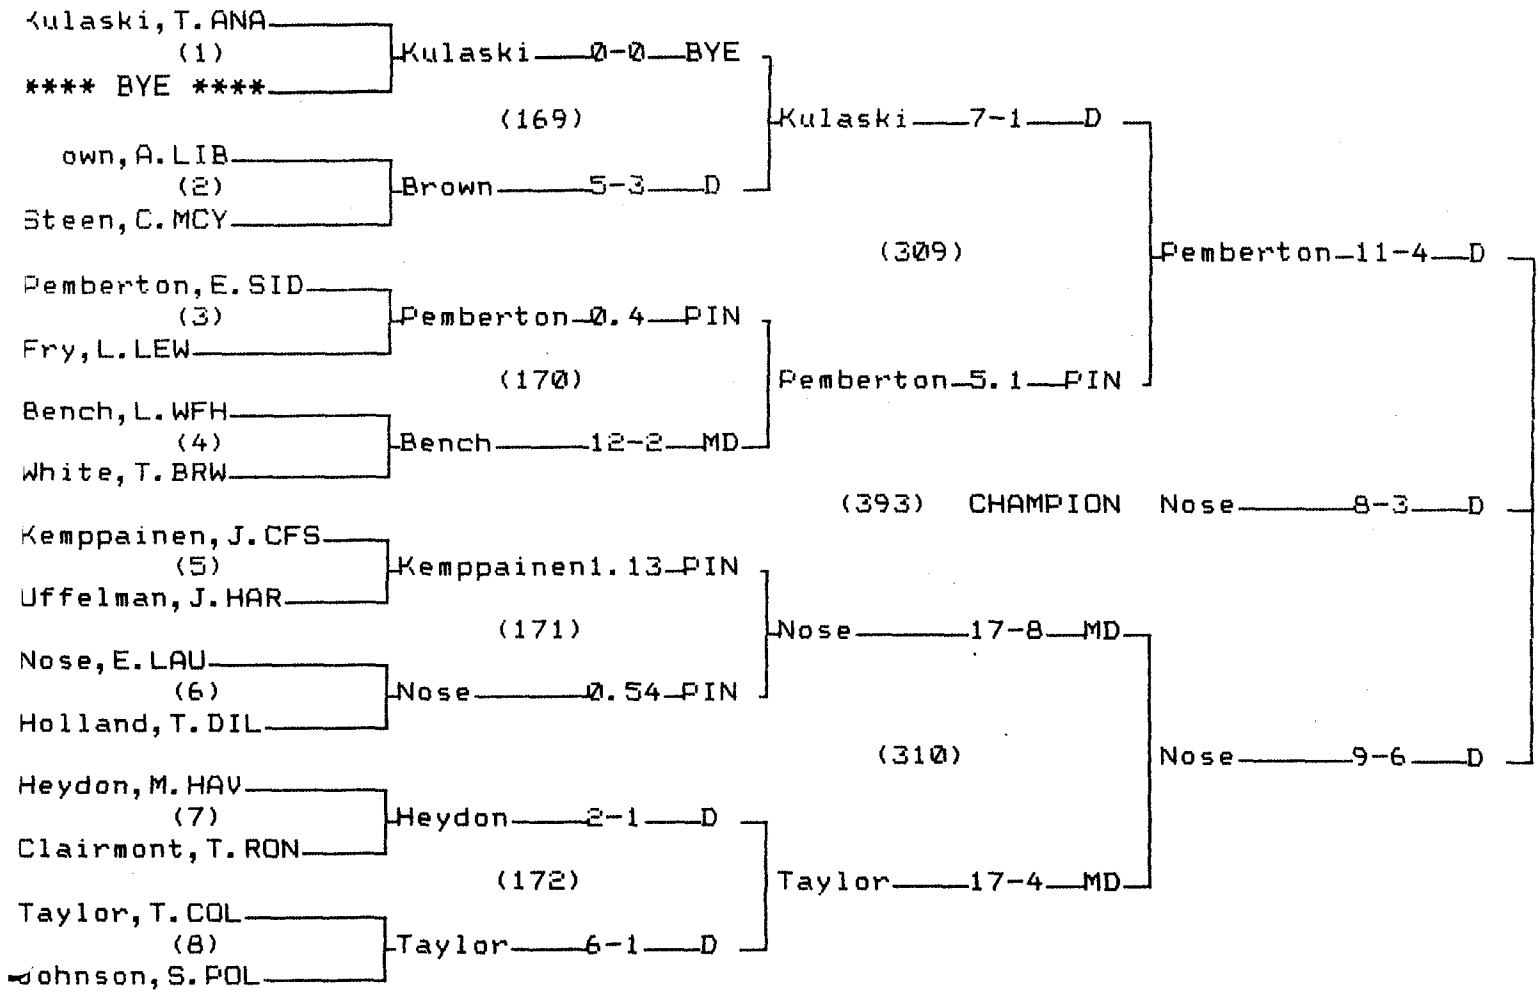

Schools			
ID.	Name.....	Penalties	Total
ANA	ANACONDA	0.0	40.0
BRW	BROWNING	1.0	47.0
BUC	BUTTE CENTRAL	0.0	18.0
CEN	BILLINGS CENTRAL	0.0	70.0
CFS	COLUMBIA FALLS	0.0	141.5
COL	COLSTRIP	0.0	161.0
DIL	BEAVERHEAD CO	0.0	127.0
GLE	DAWSON CO	0.0	46.0
HAM	HAMILTON	0.0	22.0
HAR	HARDIN	0.0	90.0
HAV	HAVRE	0.0	45.0
LAU	LAUREL	0.0	75.0
LEW	FERGUS	0.0	44.5
LIB	LIBBY	0.0	68.0
LIV	PARK	1.0	60.0
MCY	CUSTER CO	0.0	62.5
POL	POLSON	0.0	199.5
RON	RONAN	0.0	126.5
SID	SIDNEY	1.0	185.0
WFH	WHITEFISH	1.0	50.0

113k

1995 Class A State Wrestling Tournament

Team Rankings

1.	POL POLSON	199.5
2.	SID SIDNEY	185.0
3.	COL COLSTRIP	161.0
4.	CFS COLUMBIA FALLS	141.5
5.	DIL BEAVERHEAD CO	127.0
6.	RON RONAN	126.5
7.	HAR HARDIN	90.0
8.	LAU LAUREL	75.0
9.	CEN BILLINGS CENTRAL	70.0
10.	LIB LIBBY	68.0
11.	MCY CUSTER CO	62.5
12.	LIV PARK	60.0
13.	WFH WHITEFISH	50.0
14.	BRW BROWNING	47.0
15.	GLE DAWSON CO	46.0
16.	HAV HAVRE	45.0
17.	LEW FERGUS	44.5
18.	ANA ANACONDA	40.0
19.	HAM HAMILTON	22.0
20.	BUC BUTTE CENTRAL	18.0

CHAMPIONS BRACKET 98 LB