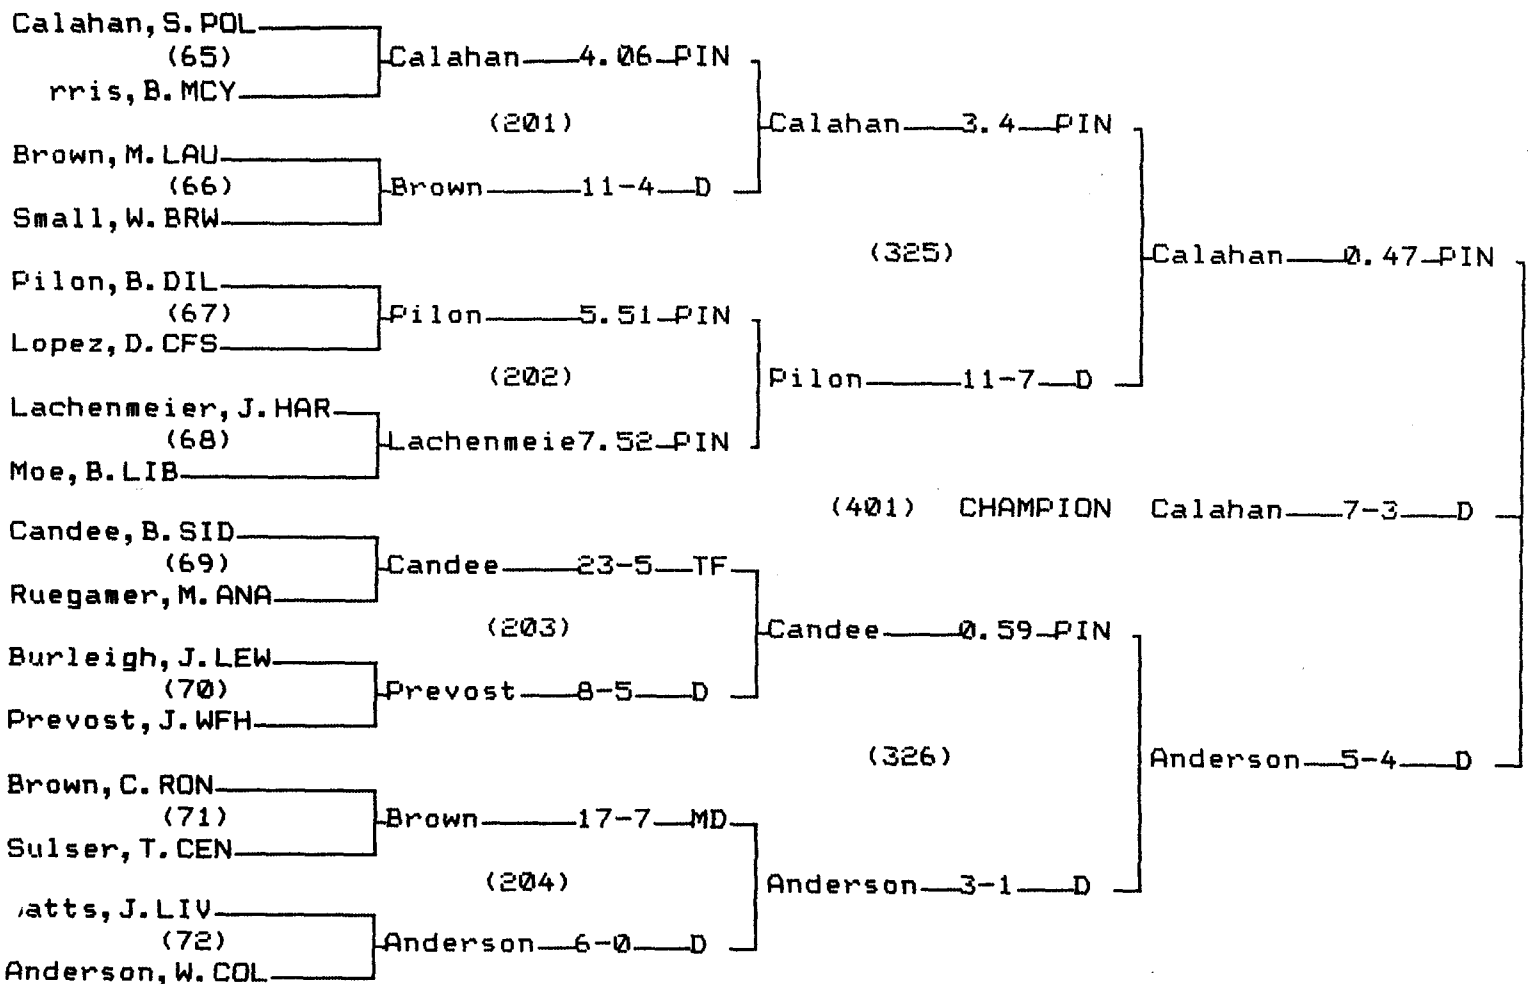

CHAMPIONS BRACKET 140 LB

CONSOLATION BRACKET 140 LB

1995 Class A State Wrestling Tournament

CHAMPIONS BRACKET 145 LB

CONSOLATION BRACKET 145 LB

1995 Class A State Wrestling Tournament

CHAMPIONS BRACKET 152 LB