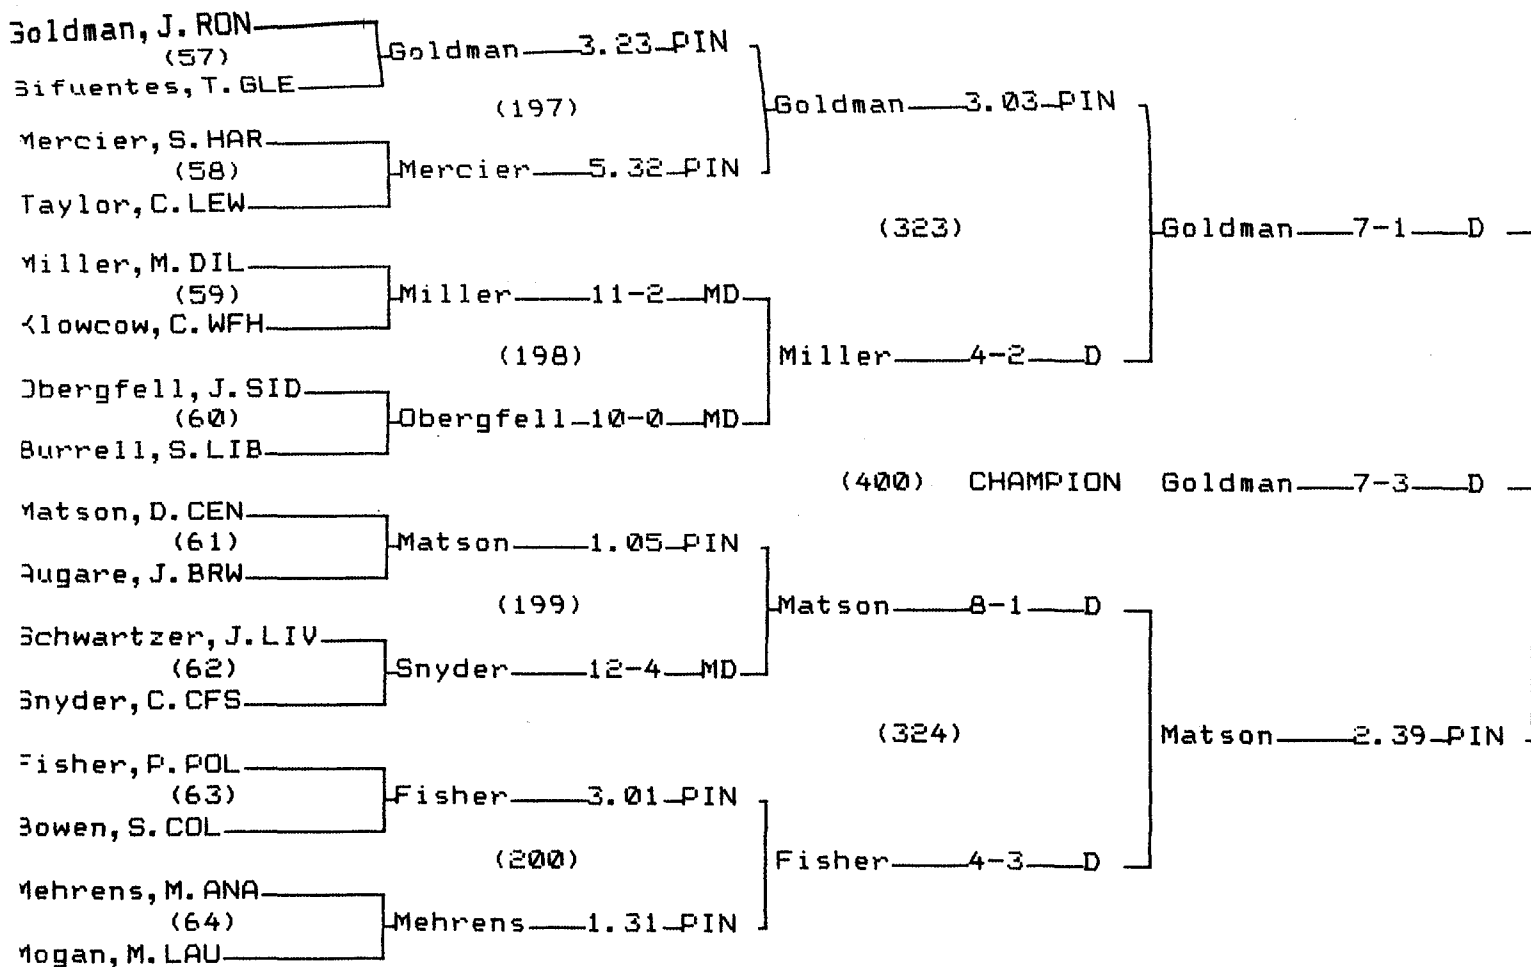

1995 Class A State Wrestling Tournament

CHAMPIONS BRACKET 140 LB