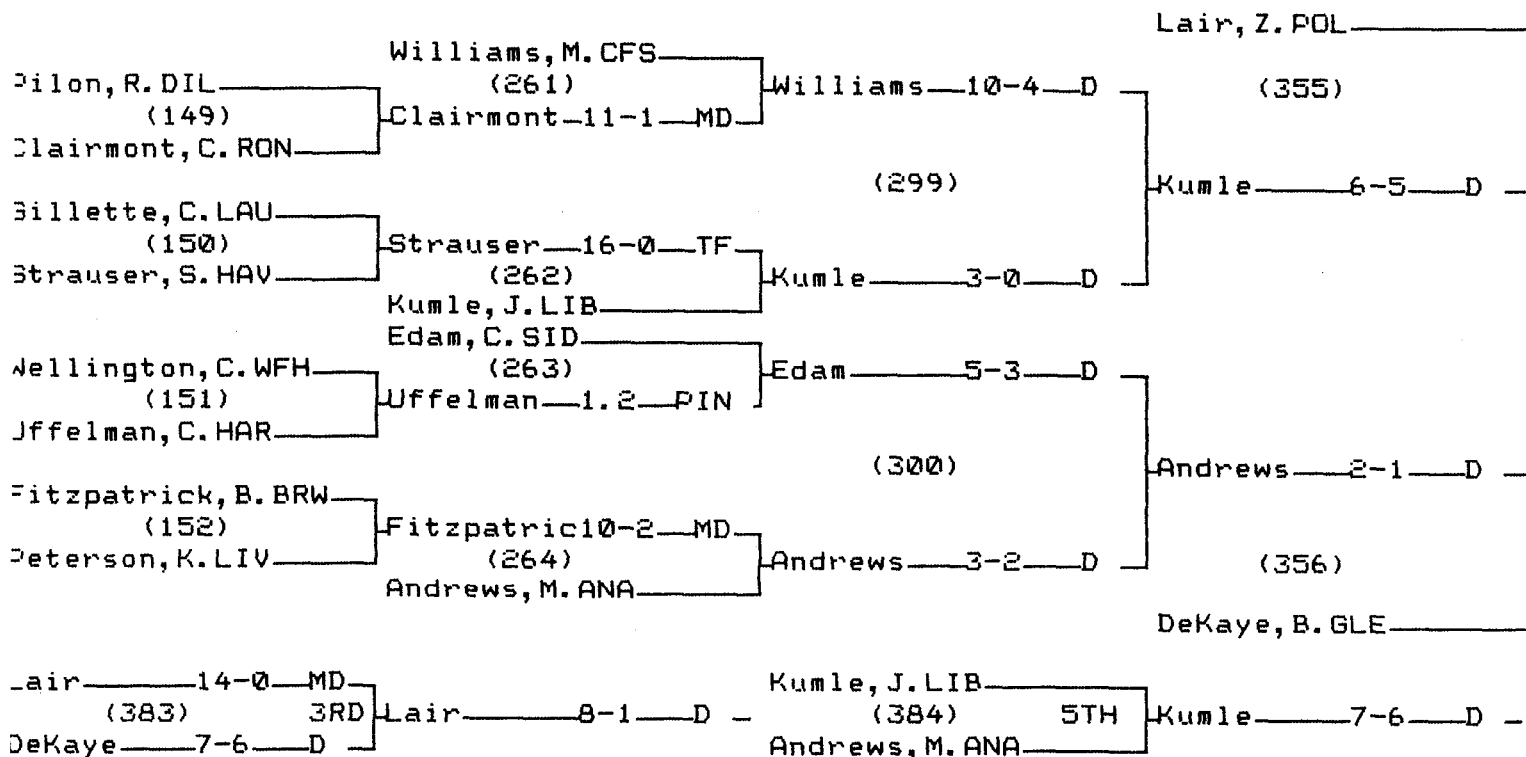

CONSOLATION BRACKET 152 LB