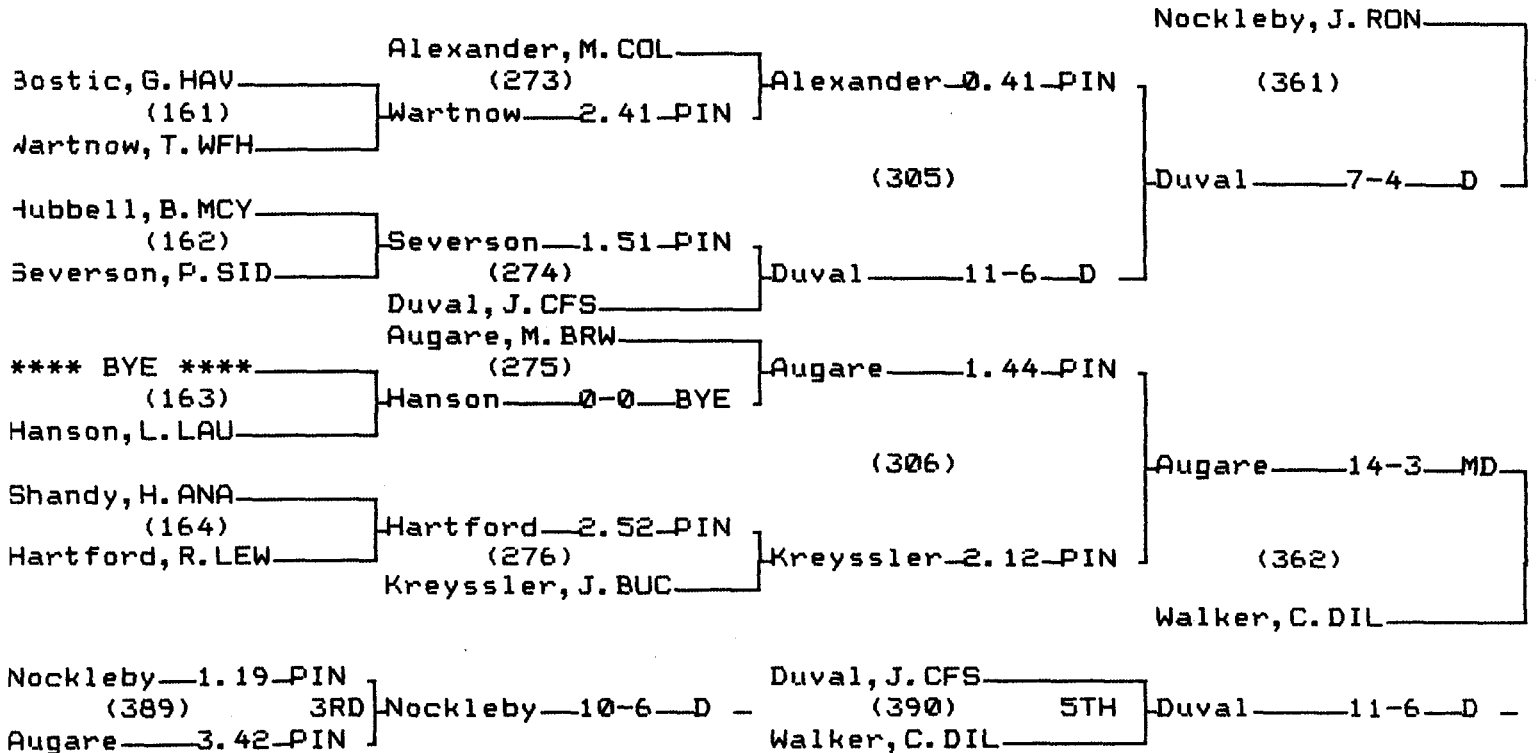

CONSOLATION BRACKET 189 LB