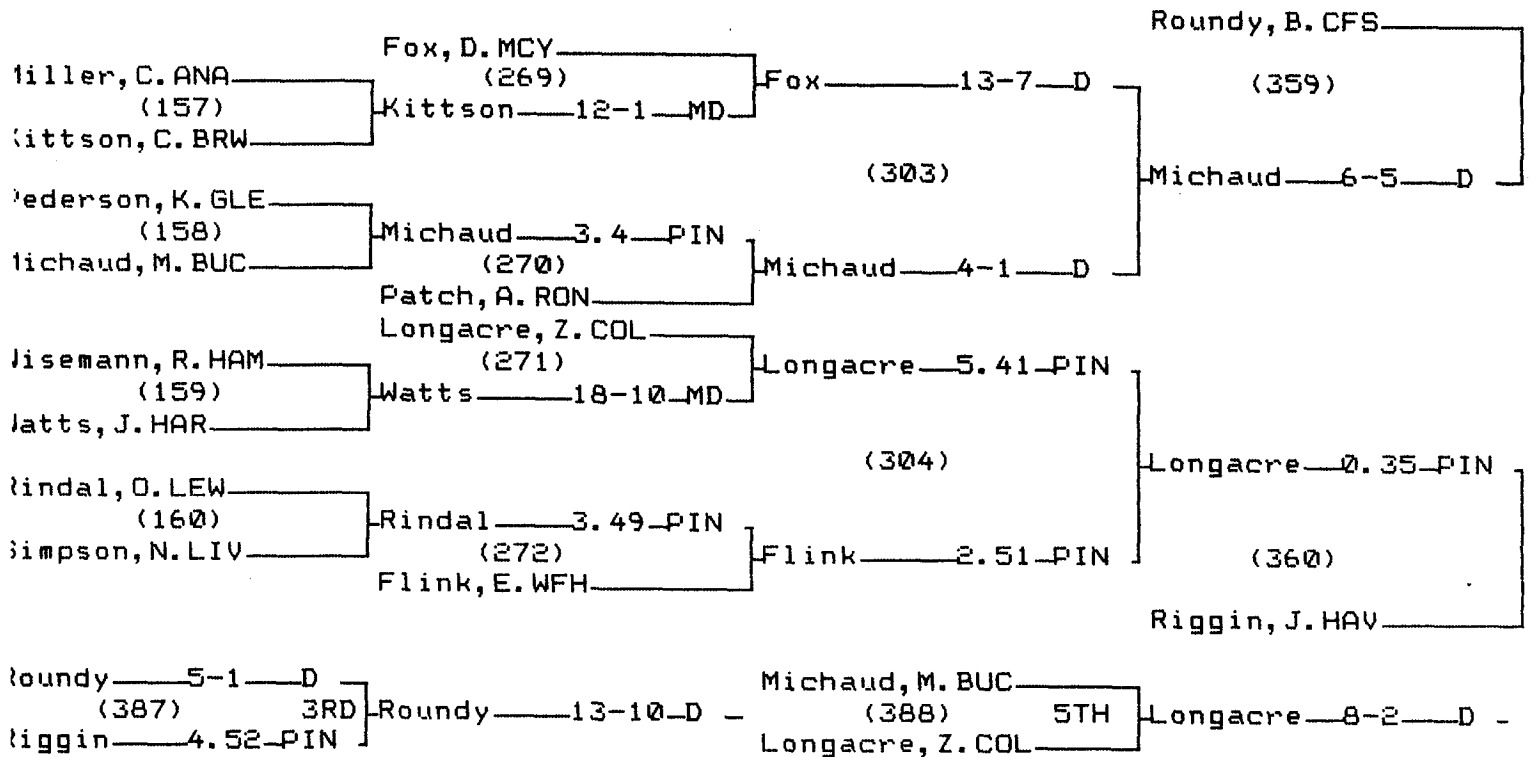

CONSOLATION BRACKET 152 LB

1995 Class A State Wrestling Tournament

CHAMPIONS BRACKET 160 LB

CONSOLATION BRACKET 160 LB

1995 Class A State Wrestling Tournament

CHAMPIONS BRACKET 171 LB

CONSOLATION BRACKET 171 LB