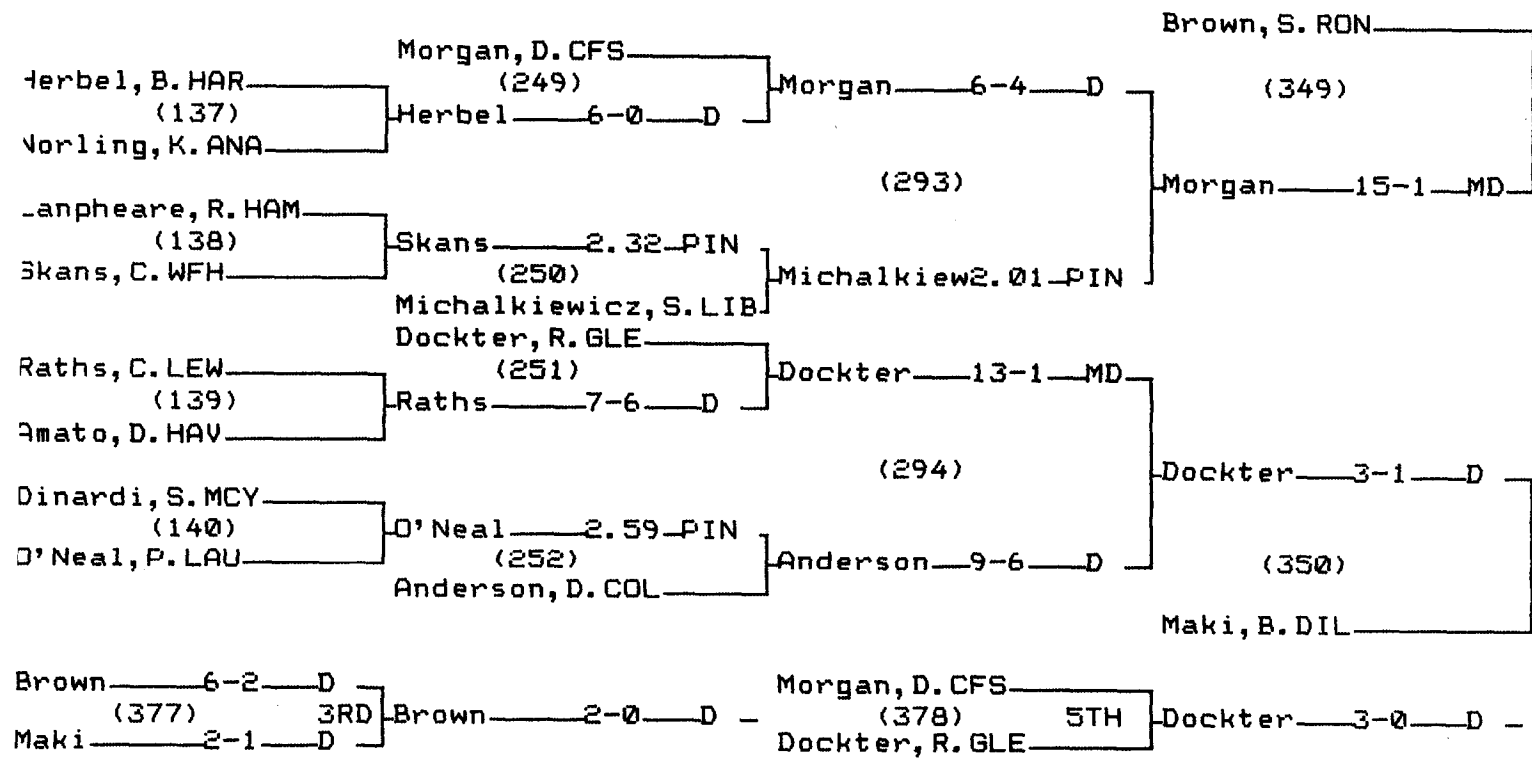

1995 Class A State Wrestling Tournament

CHAMPIONS BRACKET 130 LB

CONSOLATION BRACKET 130 LB

1995 Class A State Wrestling Tournament

CHAMPIONS BRACKET 135 LB

CONSOLATION BRACKET 135 LB

1995 Class A State Wrestling Tournament