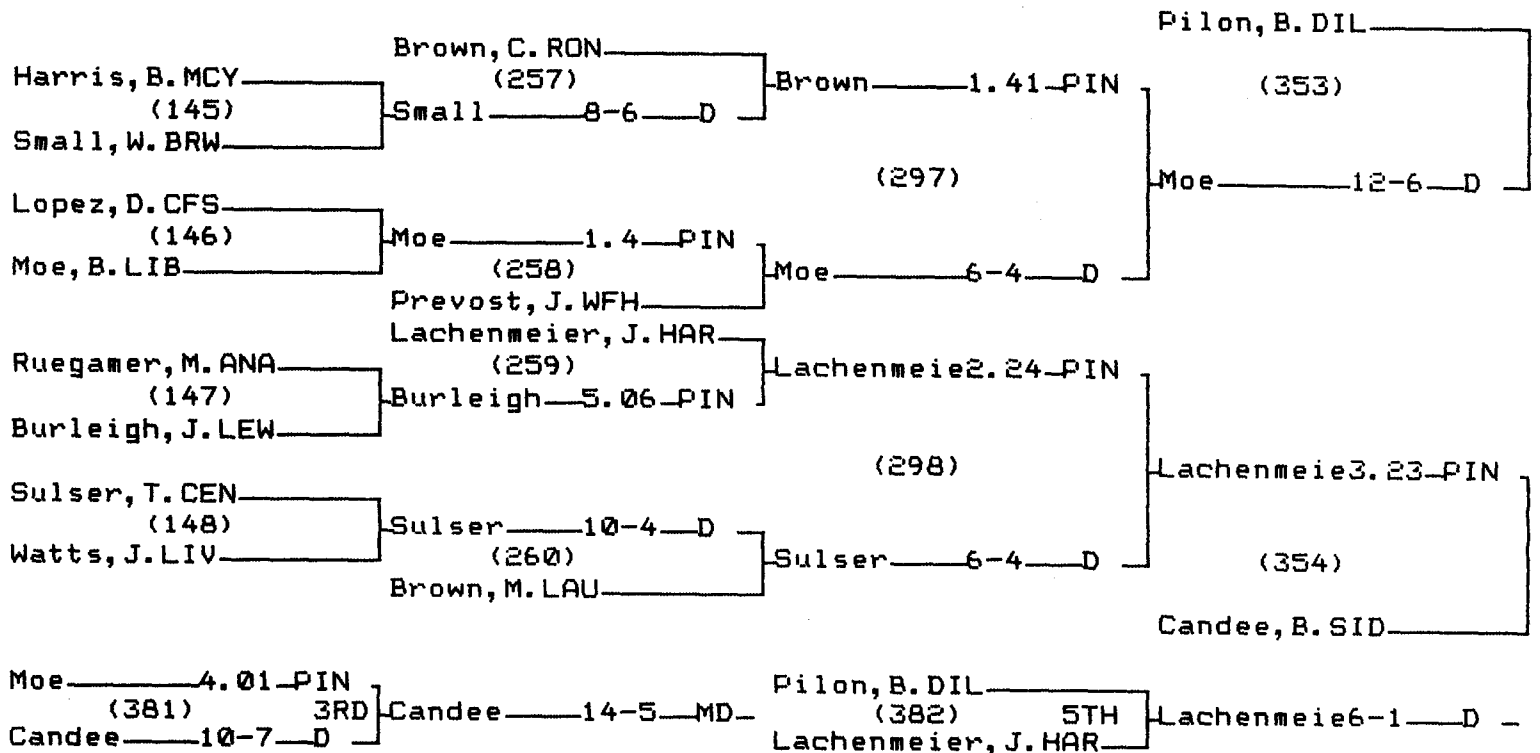

CHAMPIONS BRACKET 140 LB

CONSOLATION BRACKET 140 LB

1995 Class A State Wrestling Tournament

CHAMPIONS BRACKET 145 LB

CONSOLATION BRACKET 145 LB

1995 Class A State Wrestling Tournament

CHAMPIONS BRACKET 152 LB