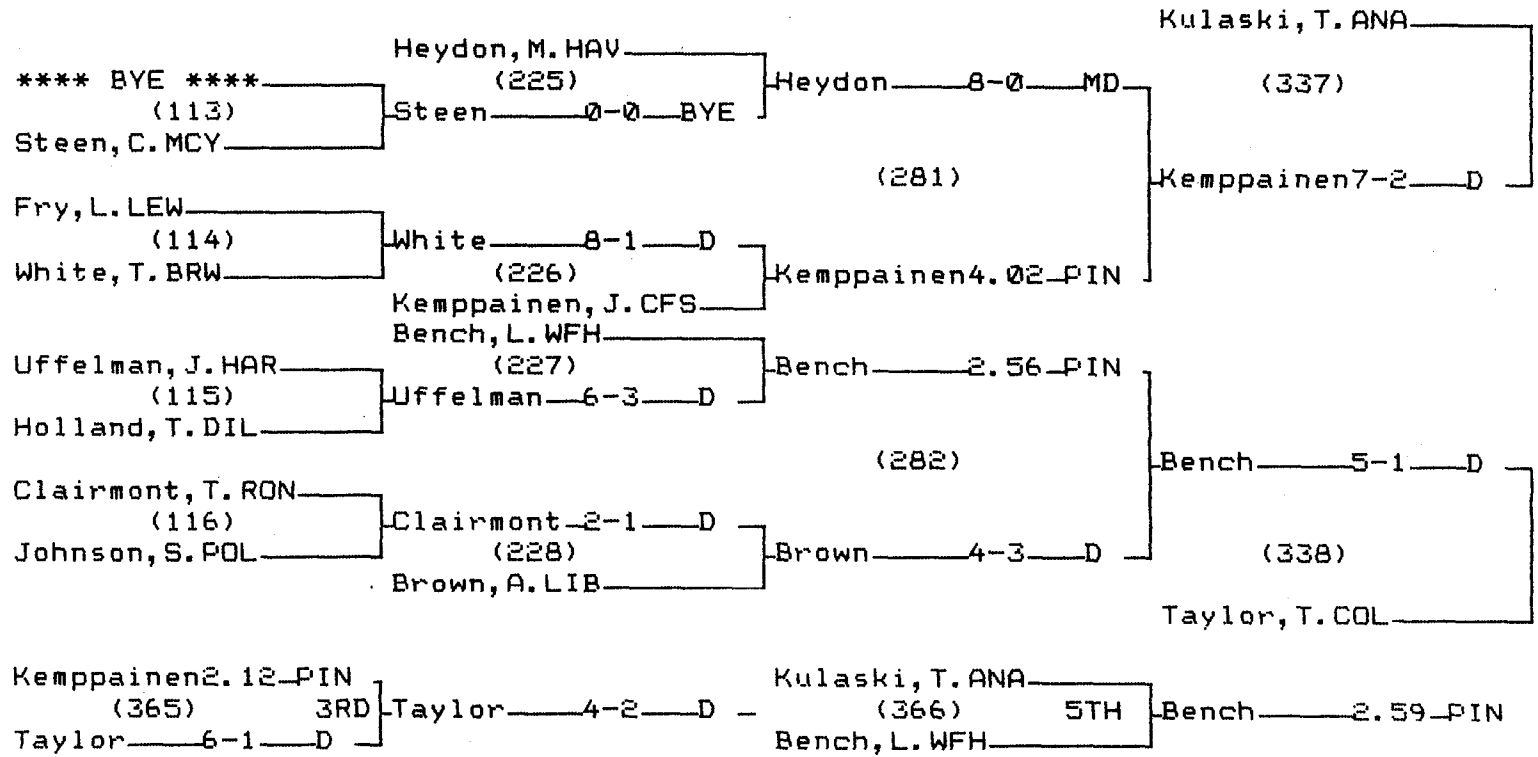

CONSOLATION BRACKET 98 LB