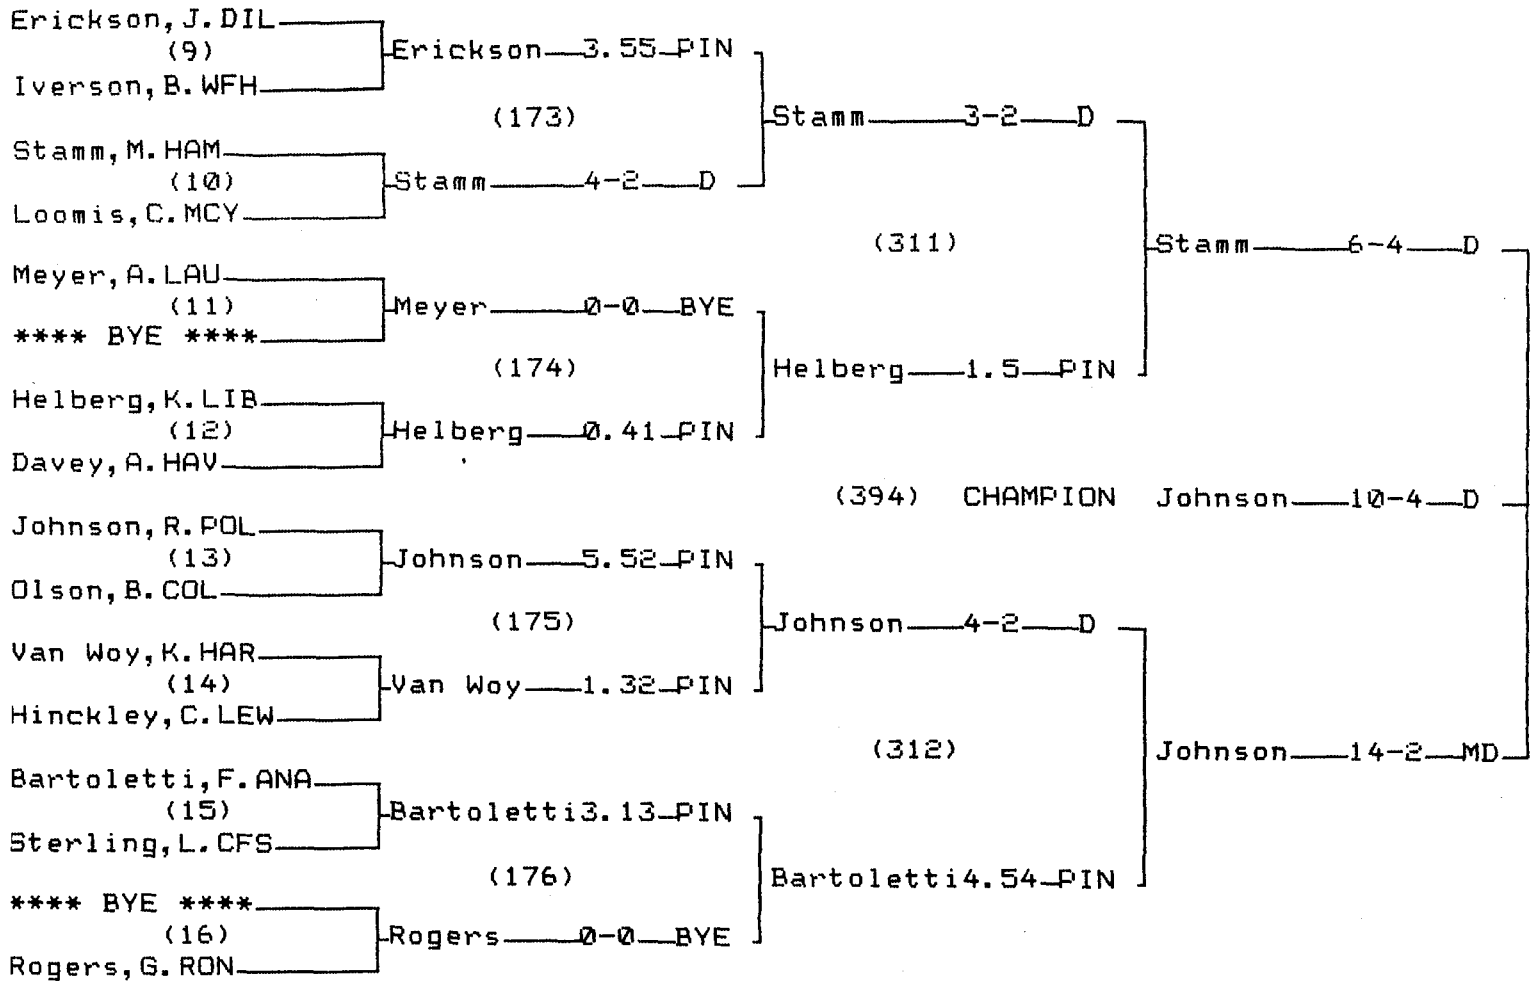

CHAMPIONS BRACKET 98 LB

CONSOLATION BRACKET 98 LB

1995 Class A State Wrestling Tournament

CHAMPIONS BRACKET 105 LB

CONSOLATION BRACKET 105 LB

1995 Class A State Wrestling Tournament

CHAMPIONS BRACKET 112 LB