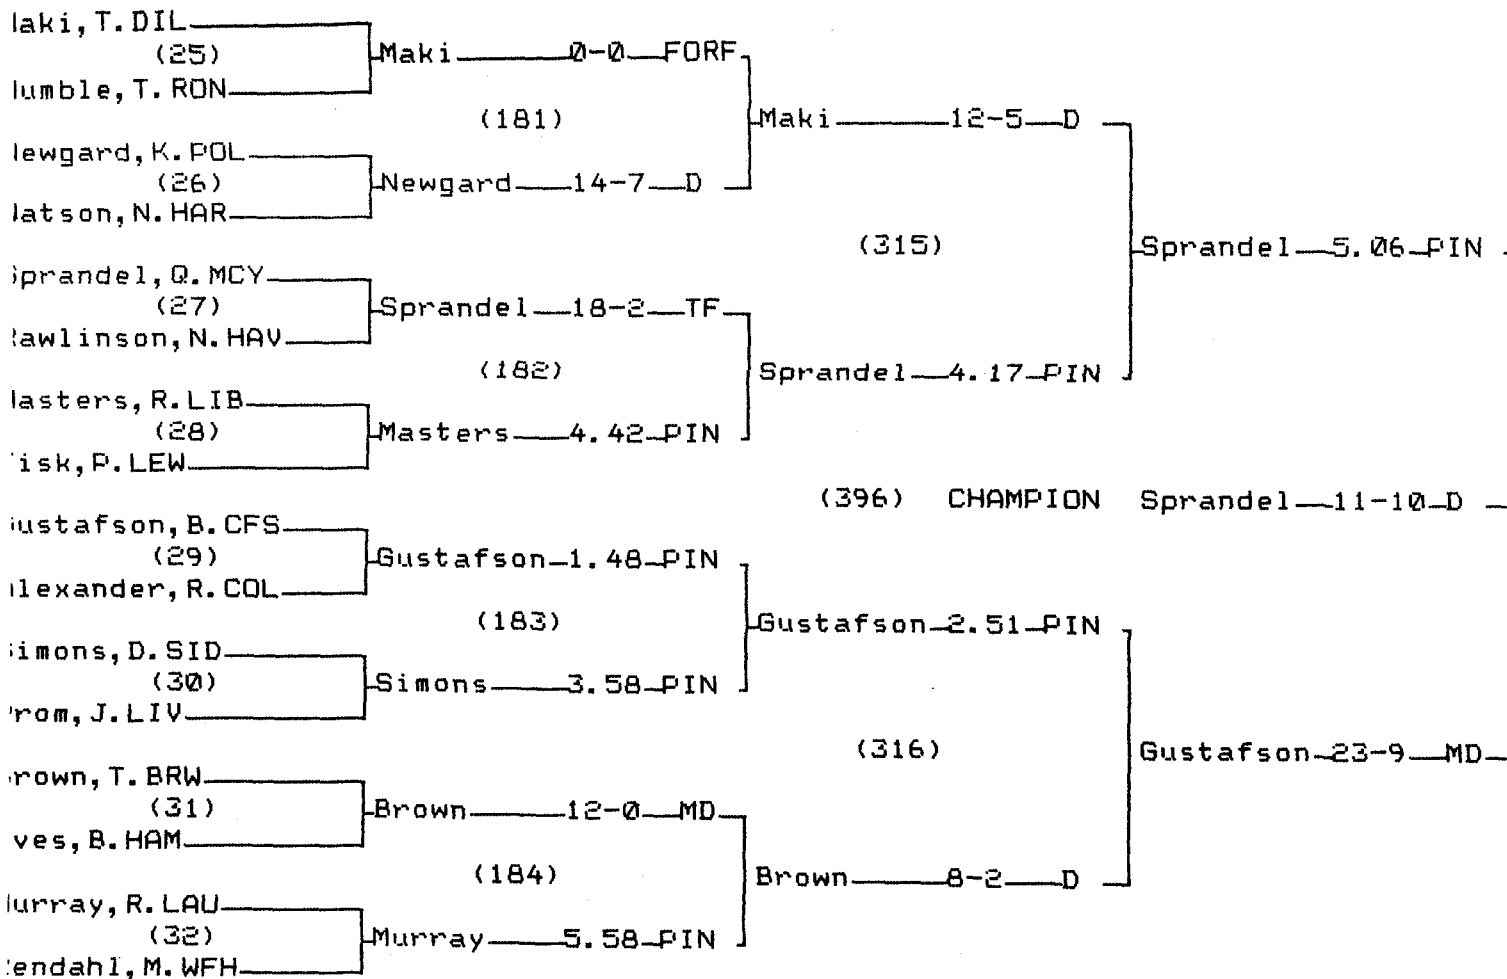

1995 Class A State Wrestling Tournament

CHAMPIONS BRACKET 119 LB

CONSOLATION BRACKET 119 LB