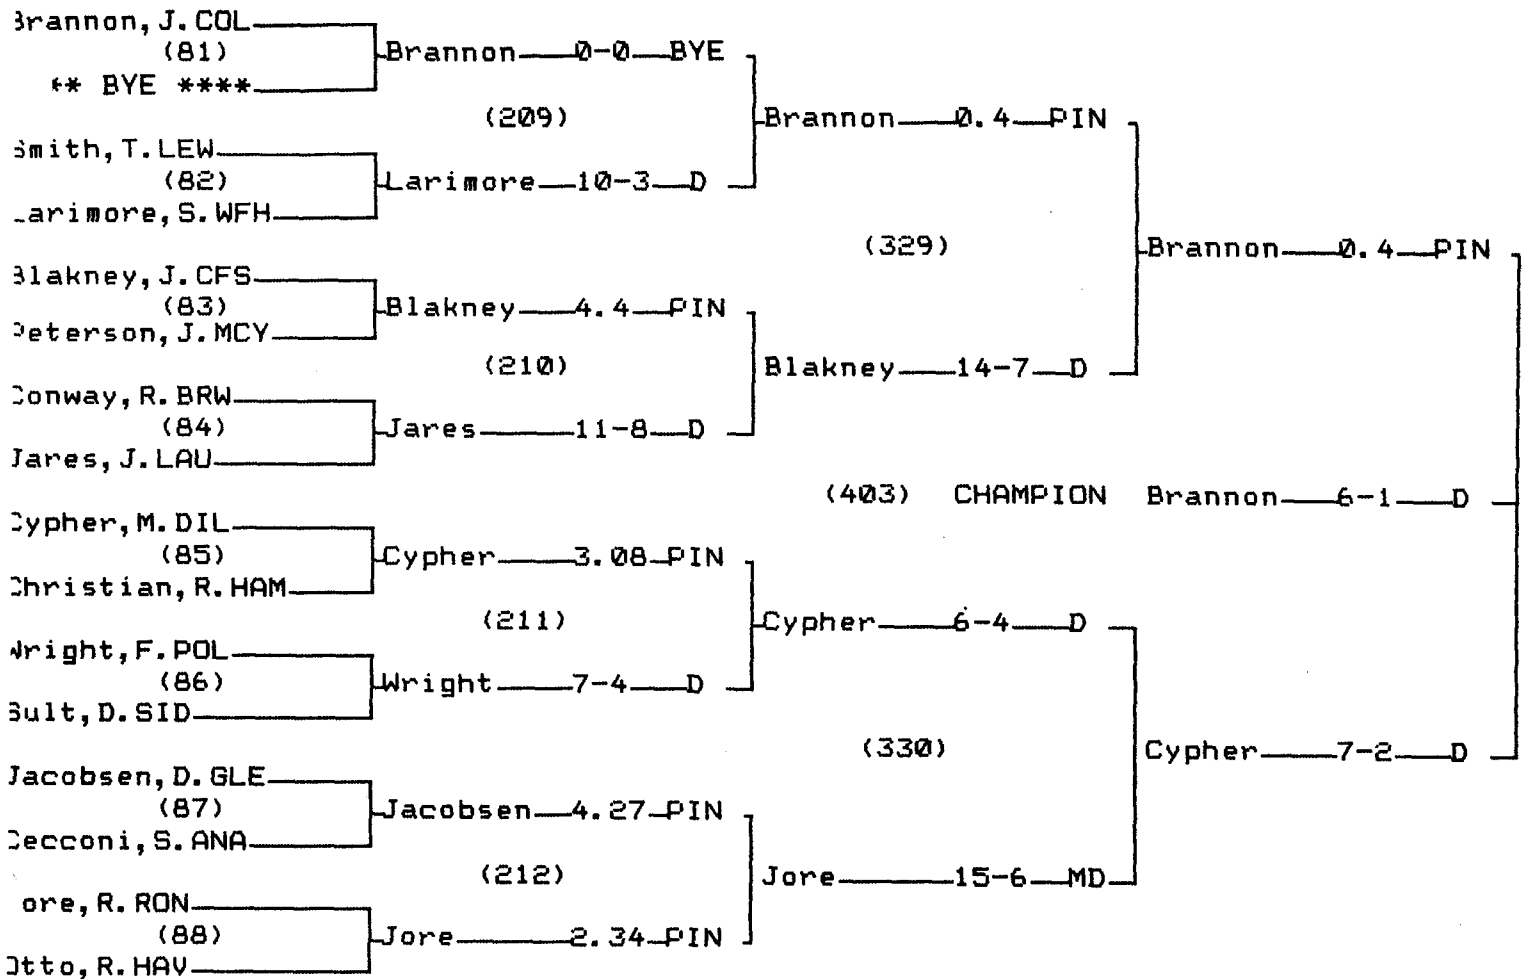

1995 Class A State Wrestling Tournament

CHAMPIONS BRACKET 160 LB