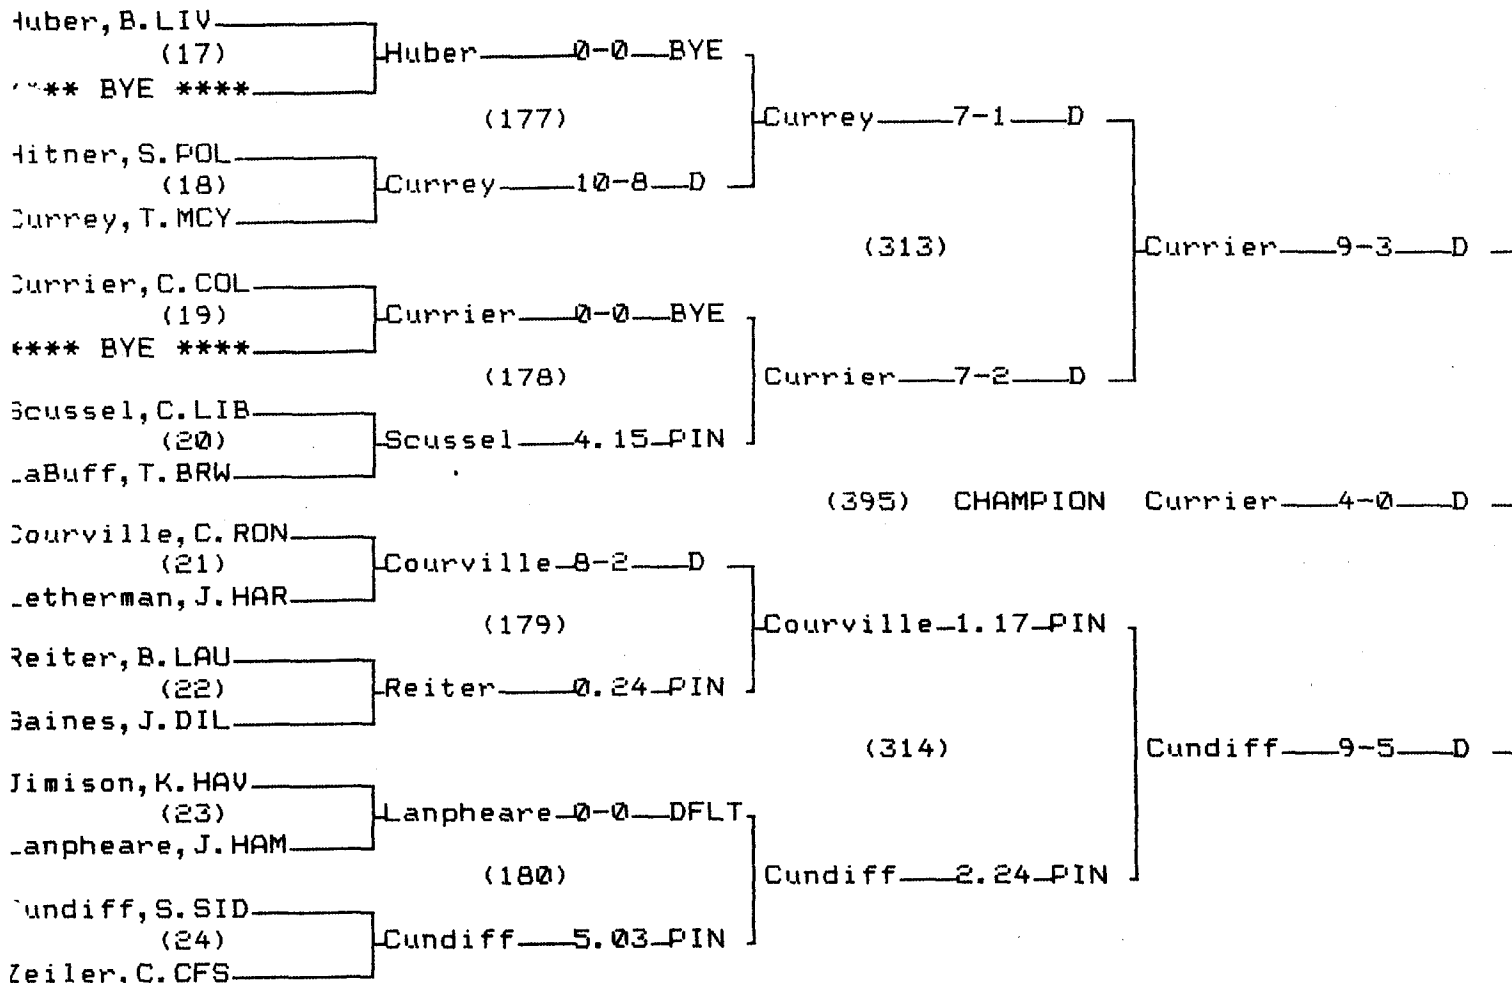

CHAMPIONS BRACKET 98 LB

CONSOLATION BRACKET 98 LB

1995 Class A State Wrestling Tournament

CHAMPIONS BRACKET 105 LB

CONSOLATION BRACKET 105 LB

1995 Class A State Wrestling Tournament

CHAMPIONS BRACKET 112 LB