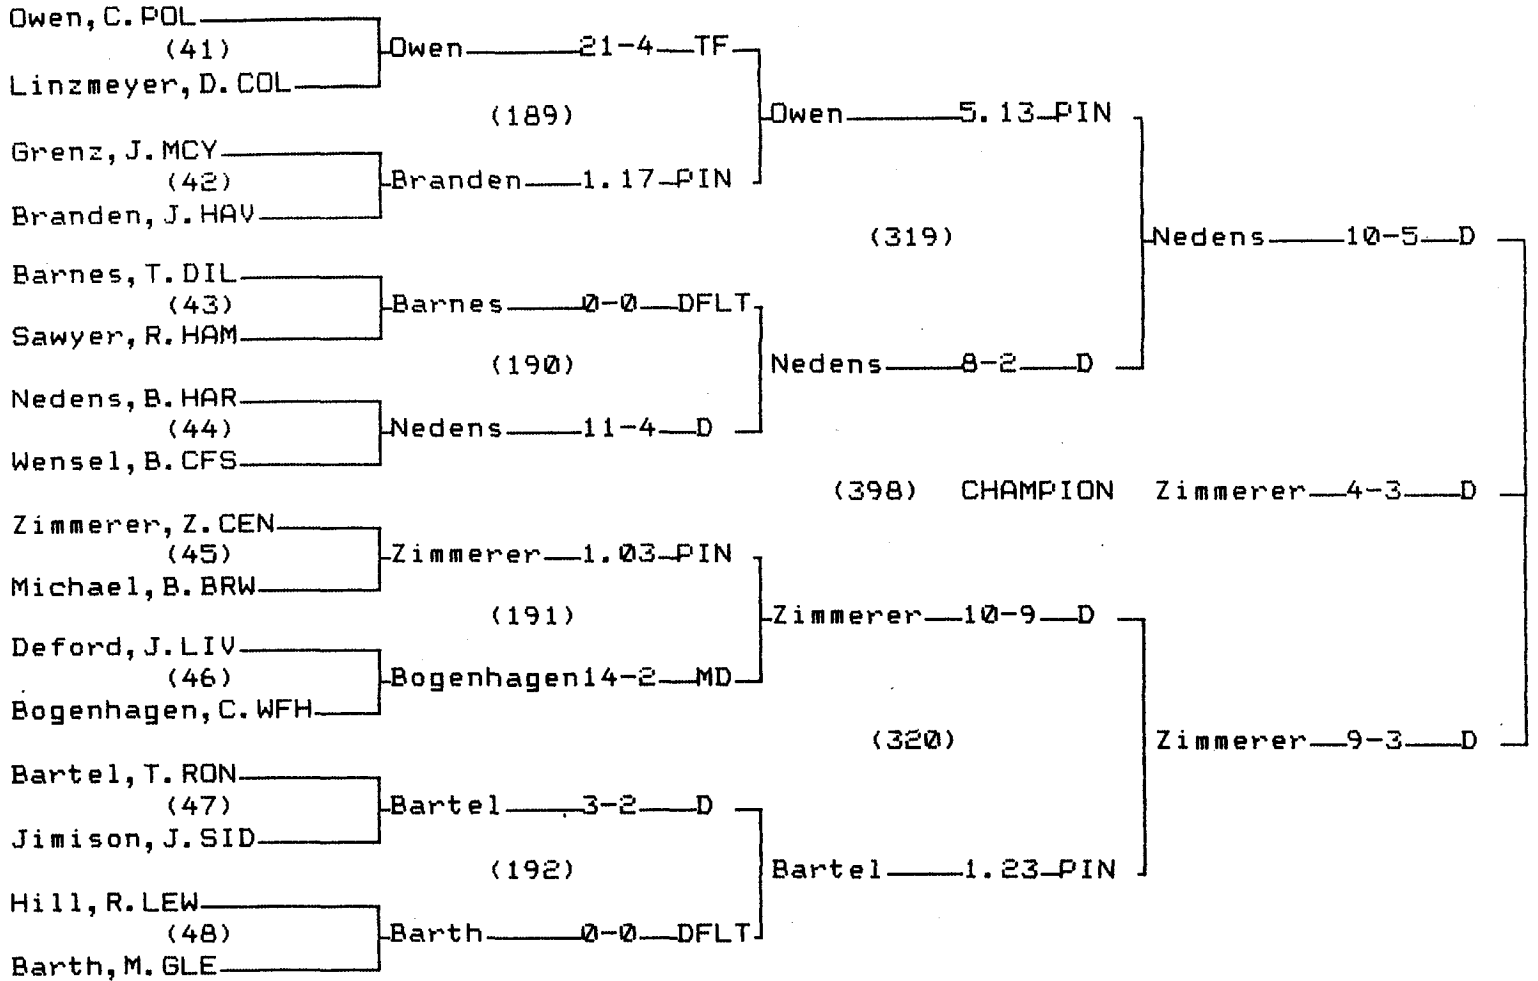

1995 Class A State Wrestling Tournament

CHAMPIONS BRACKET 130 LB