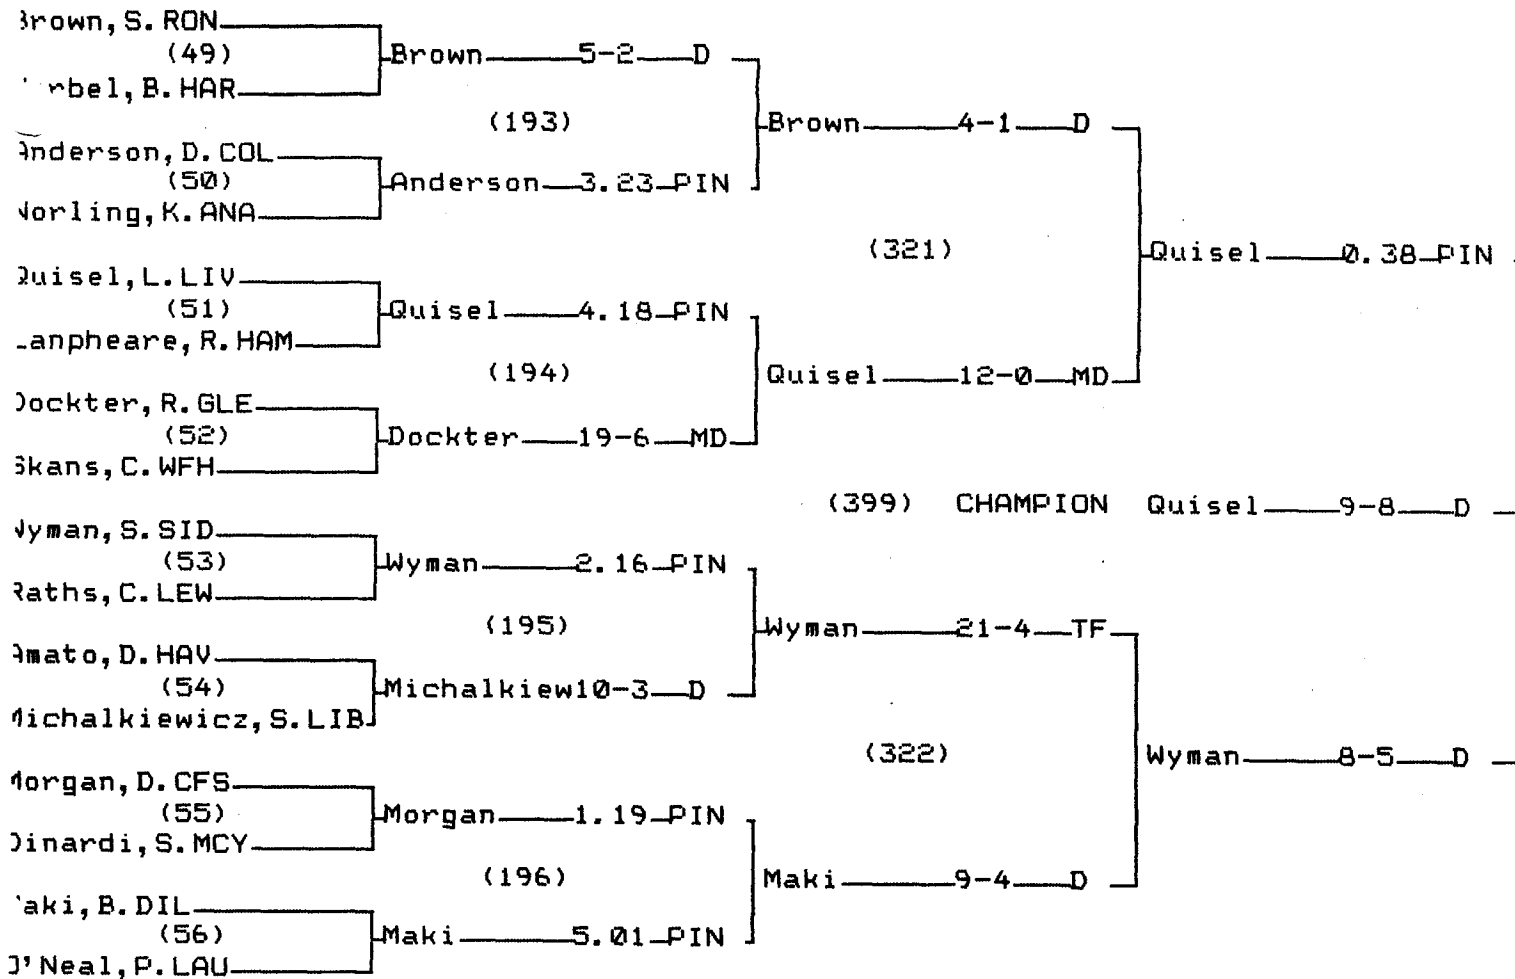

1995 Class A State Wrestling Tournament

CHAMPIONS BRACKET 130 LB

CONSOLATION BRACKET 130 LB

1995 Class A State Wrestling Tournament

CHAMPIONS BRACKET 135 LB

CONSOLATION BRACKET 135 LB

1995 Class A State Wrestling Tournament