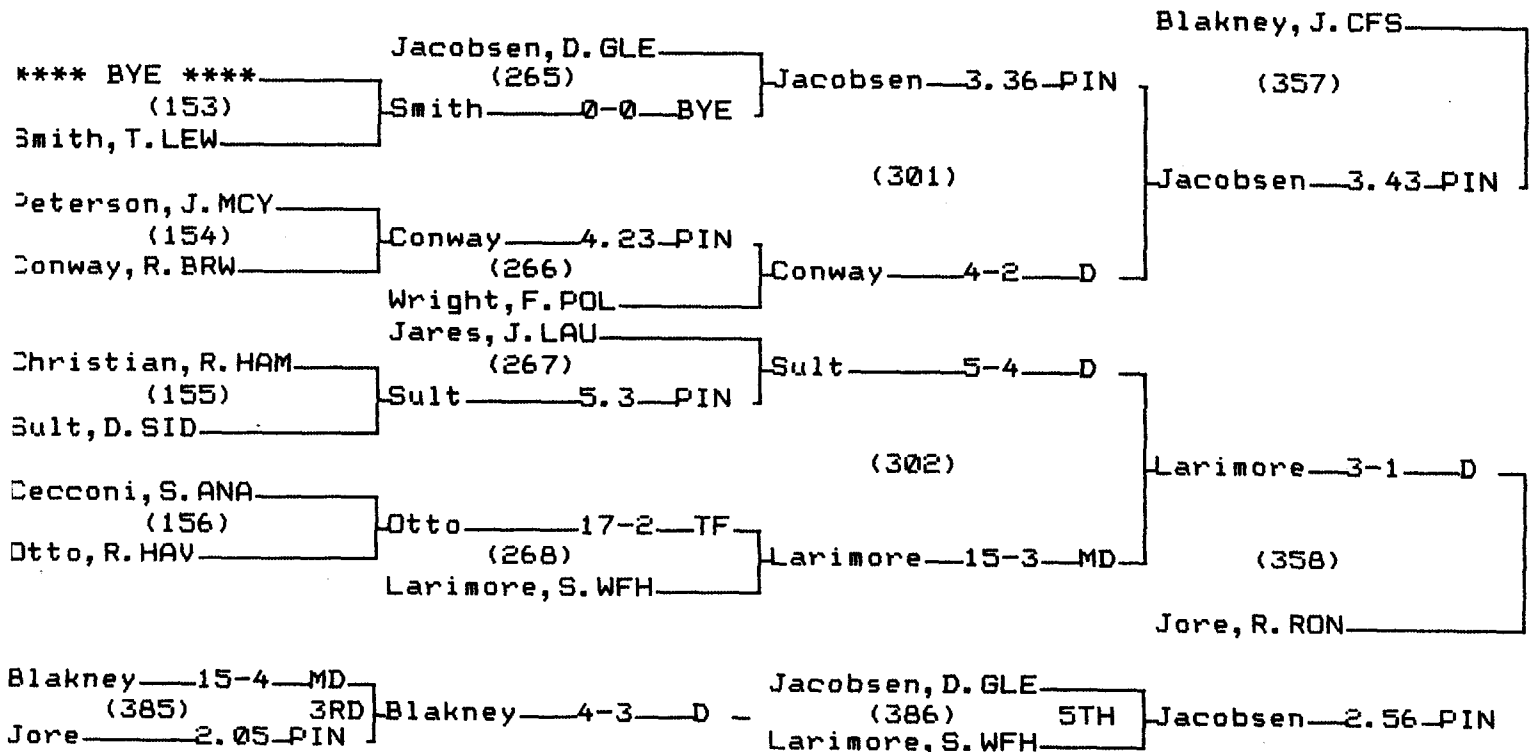

CONSOLATION BRACKET 152 LB

1995 Class A State Wrestling Tournament

CHAMPIONS BRACKET 160 LB

CONSOLATION BRACKET 160 LB

1995 Class A State Wrestling Tournament

CHAMPIONS BRACKET 171 LB

CONSOLATION BRACKET 171 LB