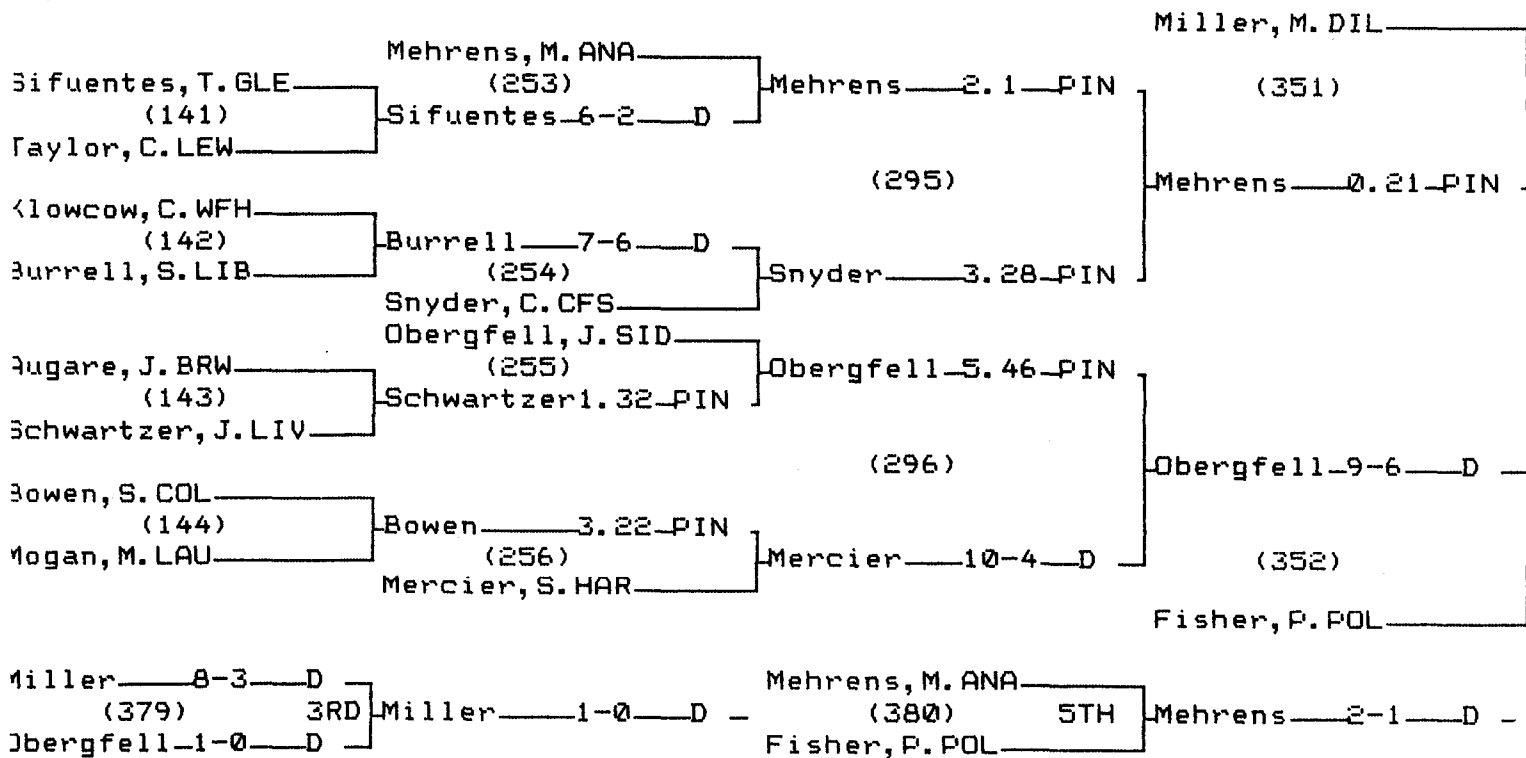

CONSOLATION BRACKET 140 LB