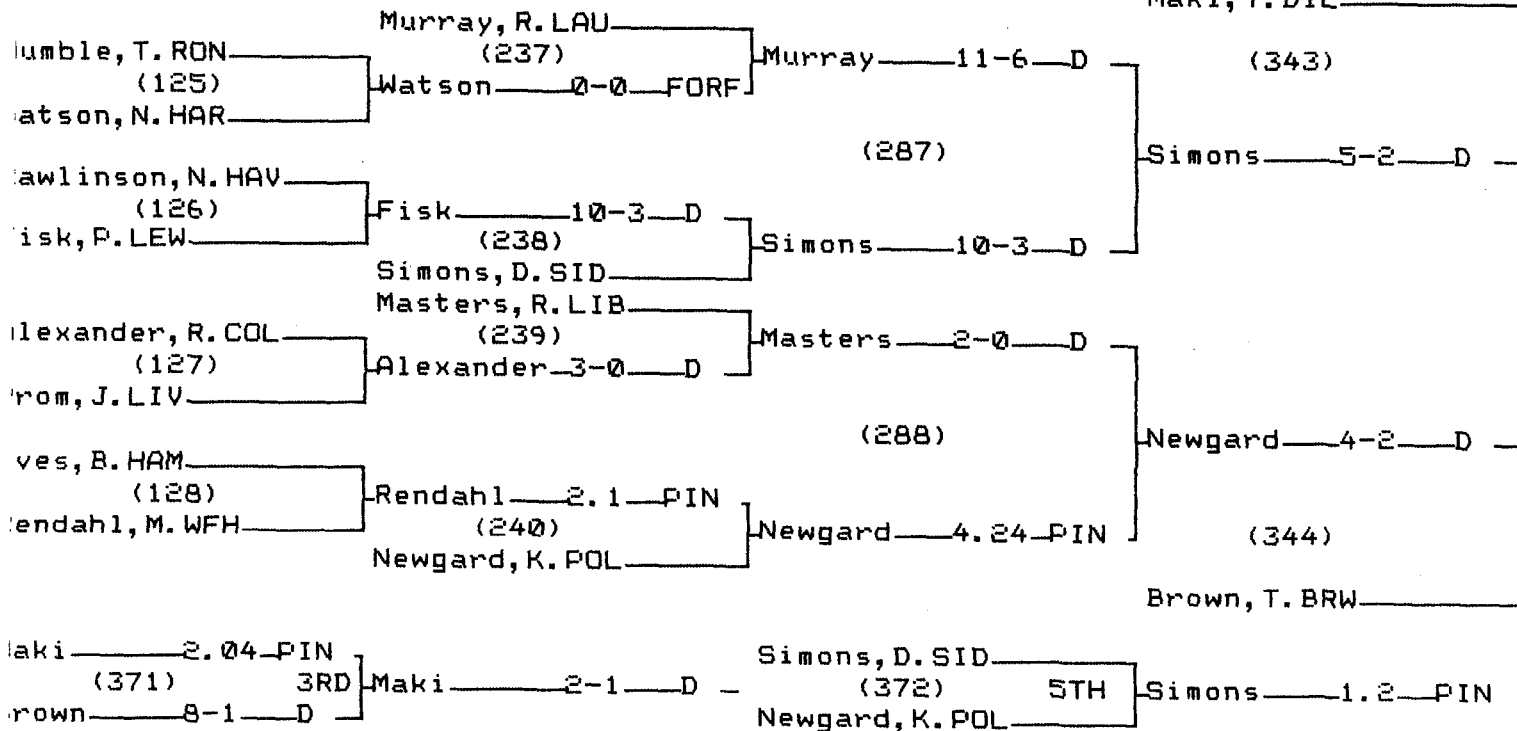

CONSOLATION BRACKET 112 LB

1995 Class A State Wrestling Tournament

CHAMPIONS BRACKET 119 LB

CONSOLATION BRACKET 119 LB

1995 Class A State Wrestling Tournament

CHAMPIONS BRACKET 125 LB

CONSOLATION BRACKET 125 LB