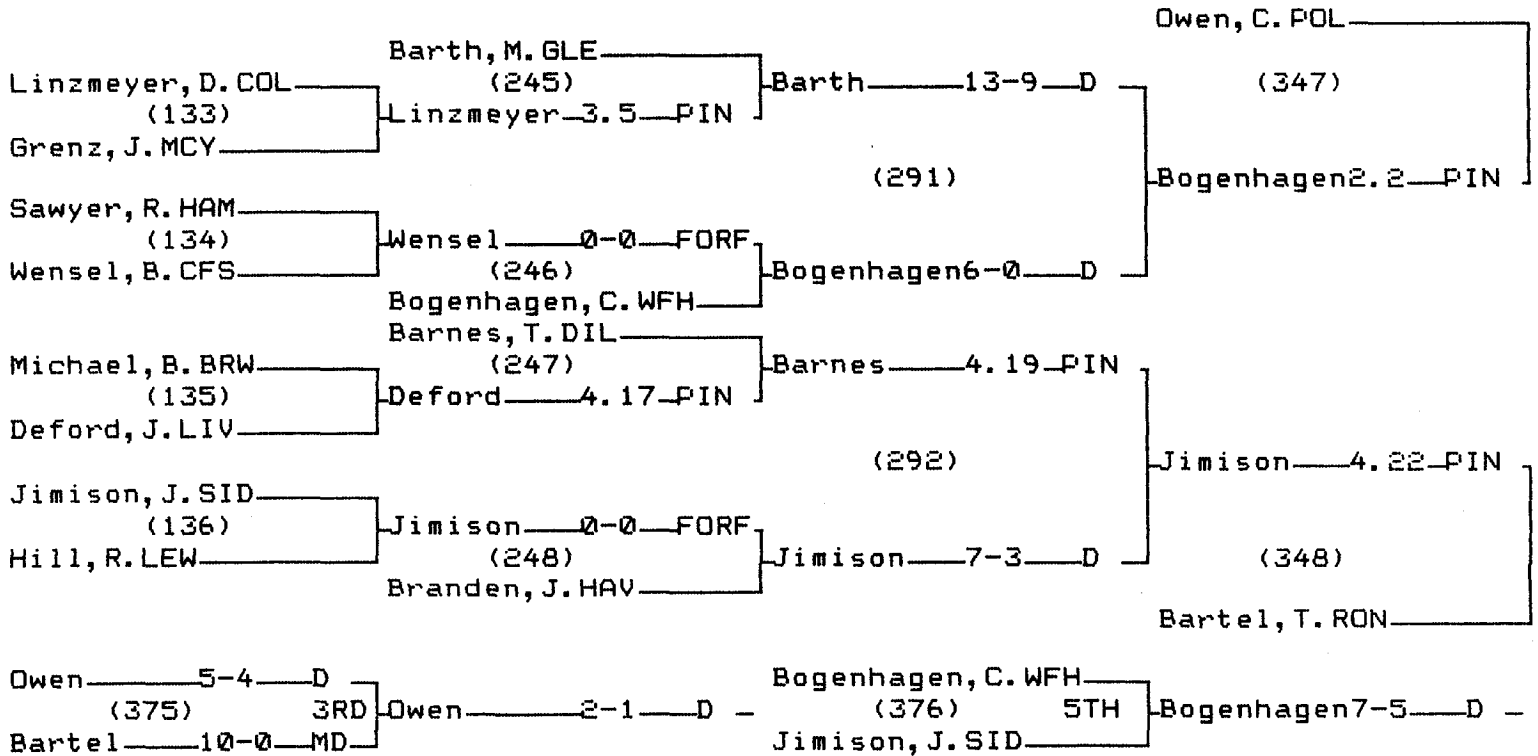

CONSOLATION BRACKET 130 LB