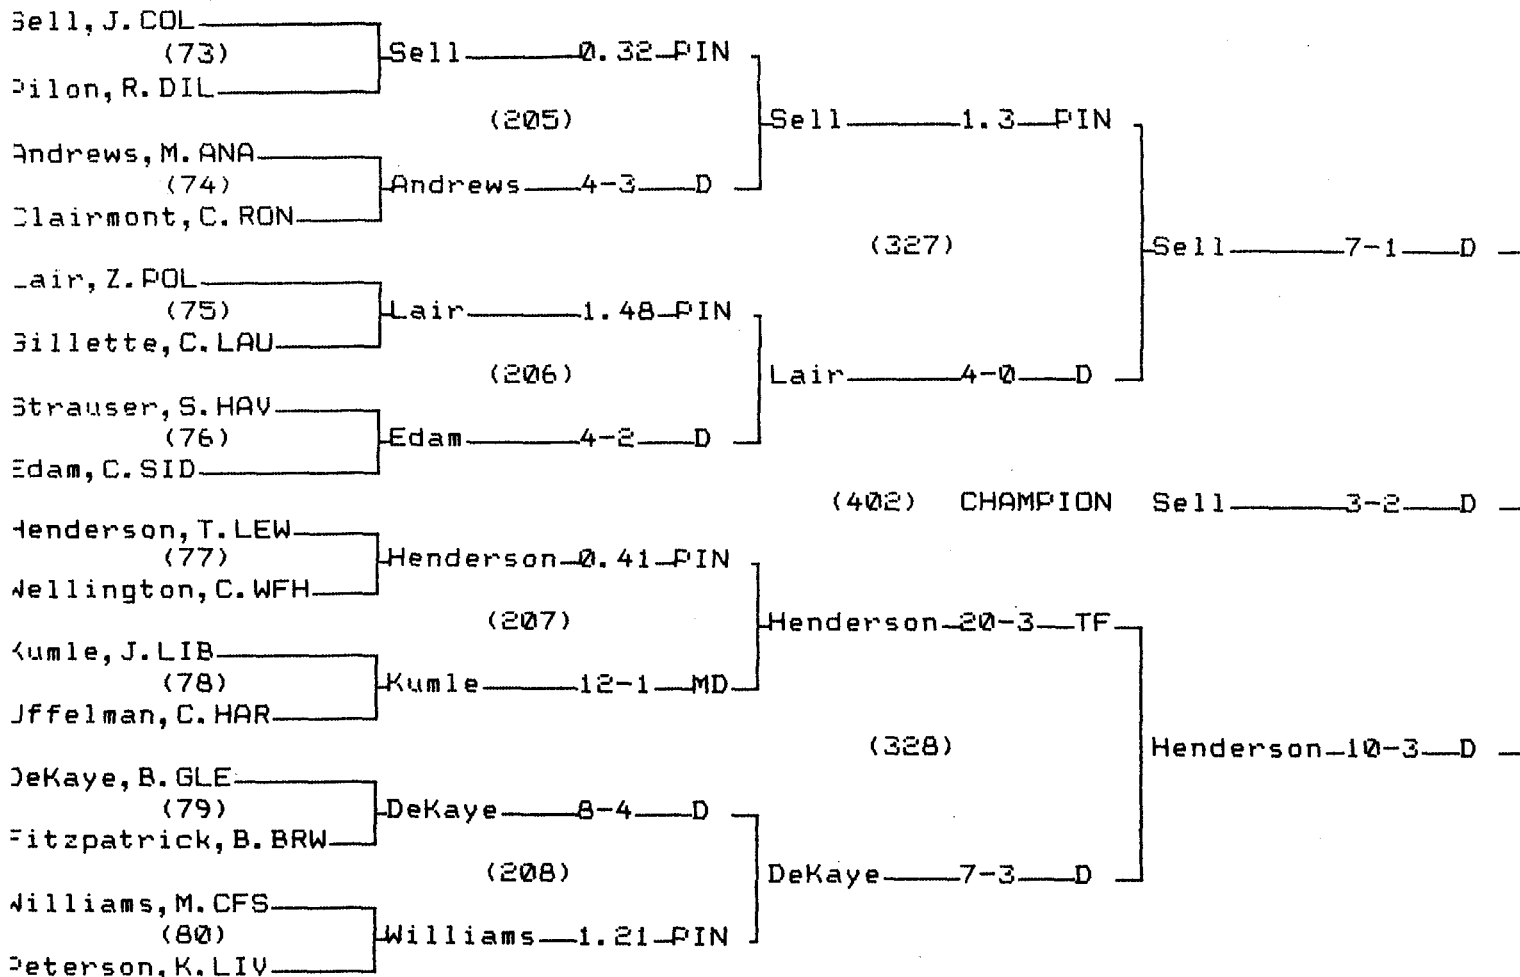

CHAMPIONS BRACKET 140 LB

CONSOLATION BRACKET 140 LB

1995 Class A State Wrestling Tournament

CHAMPIONS BRACKET 145 LB

CONSOLATION BRACKET 145 LB

1995 Class A State Wrestling Tournament

CHAMPIONS BRACKET 152 LB