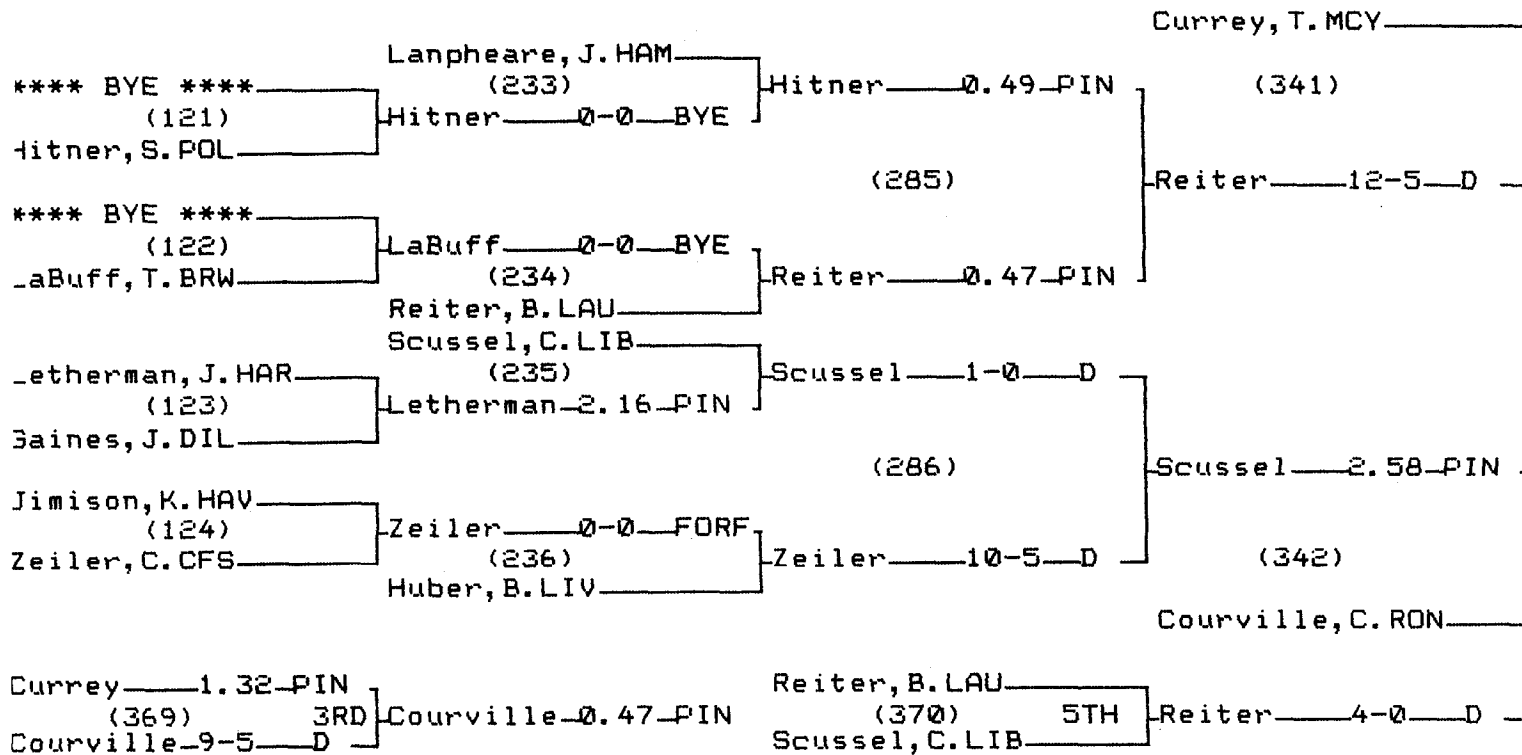

CONSOLATION BRACKET 112 LB