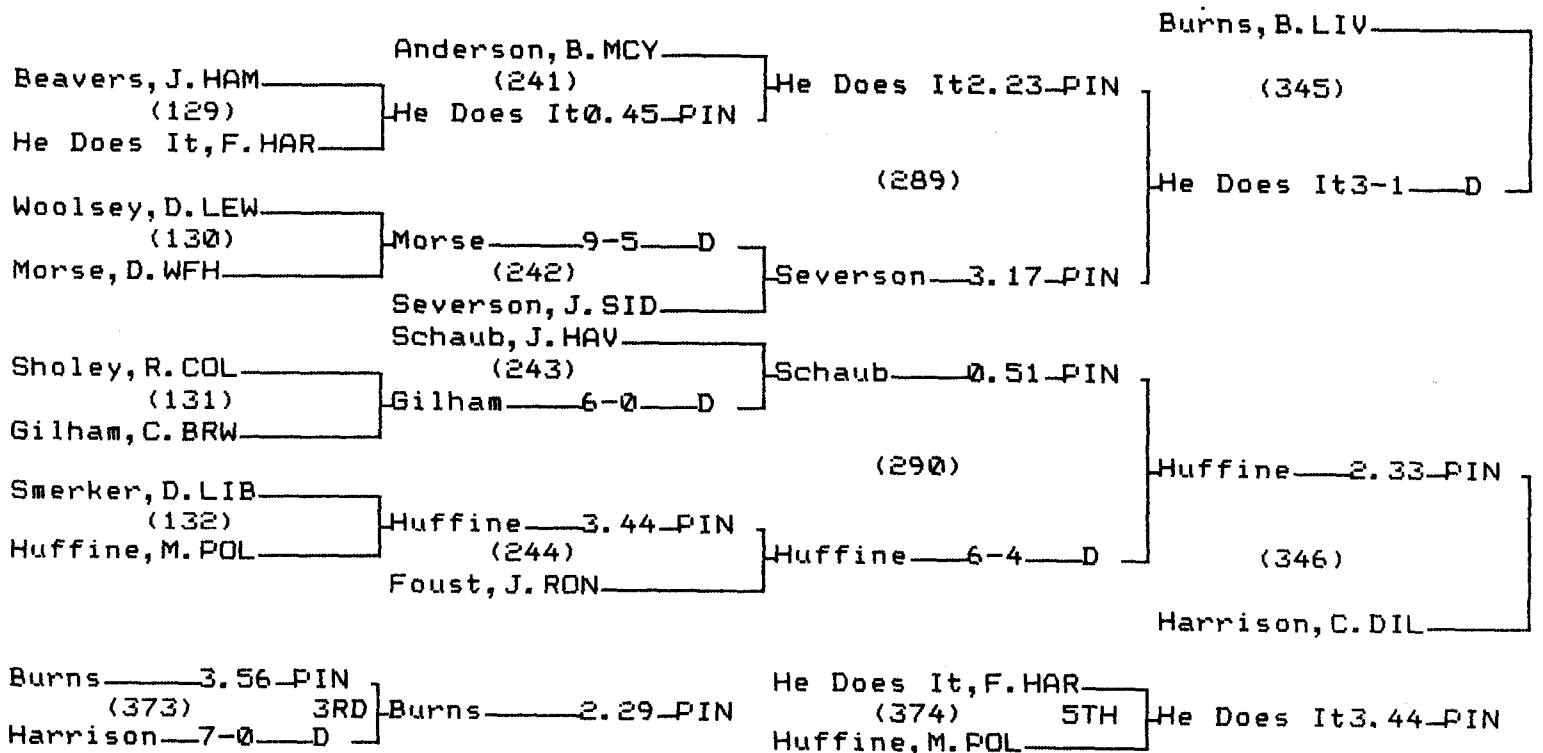

CONSOLATION BRACKET 112 LB

1995 Class A State Wrestling Tournament

CHAMPIONS BRACKET 119 LB

CONSOLATION BRACKET 119 LB

1995 Class A State Wrestling Tournament

CHAMPIONS BRACKET 125 LB

CONSOLATION BRACKET 125 LB