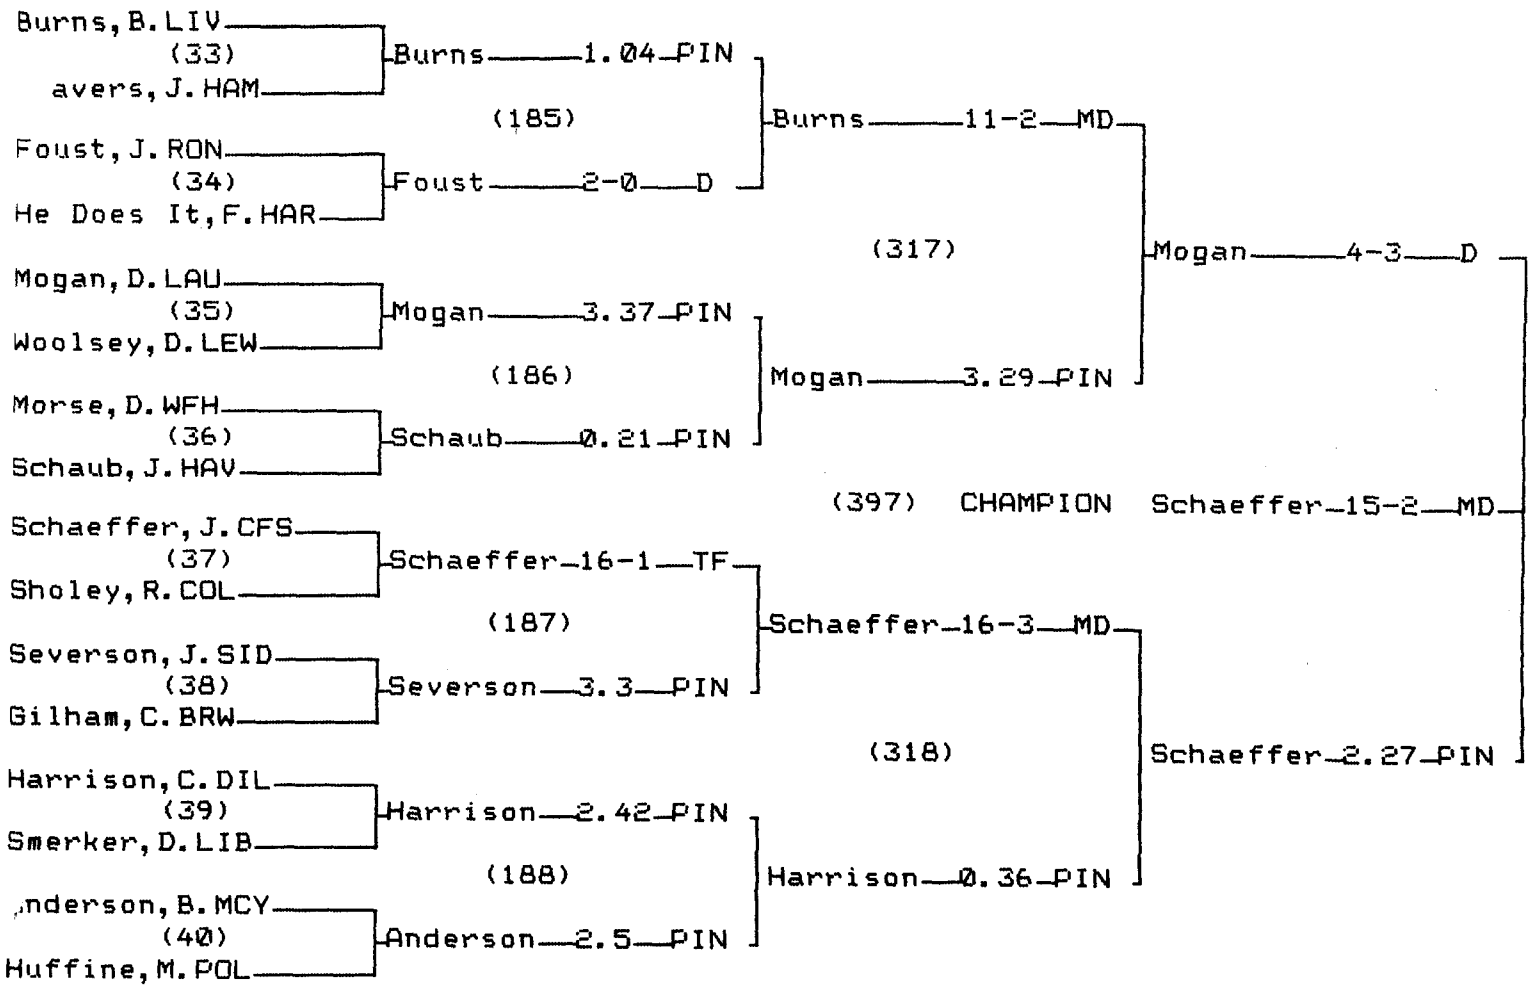

CONSOLATION BRACKET 112 LB

1995 Class A State Wrestling Tournament

CHAMPIONS BRACKET 119 LB

CONSOLATION BRACKET 119 LB

1995 Class A State Wrestling Tournament

CHAMPIONS BRACKET 125 LB

CONSOLATION BRACKET 125 LB