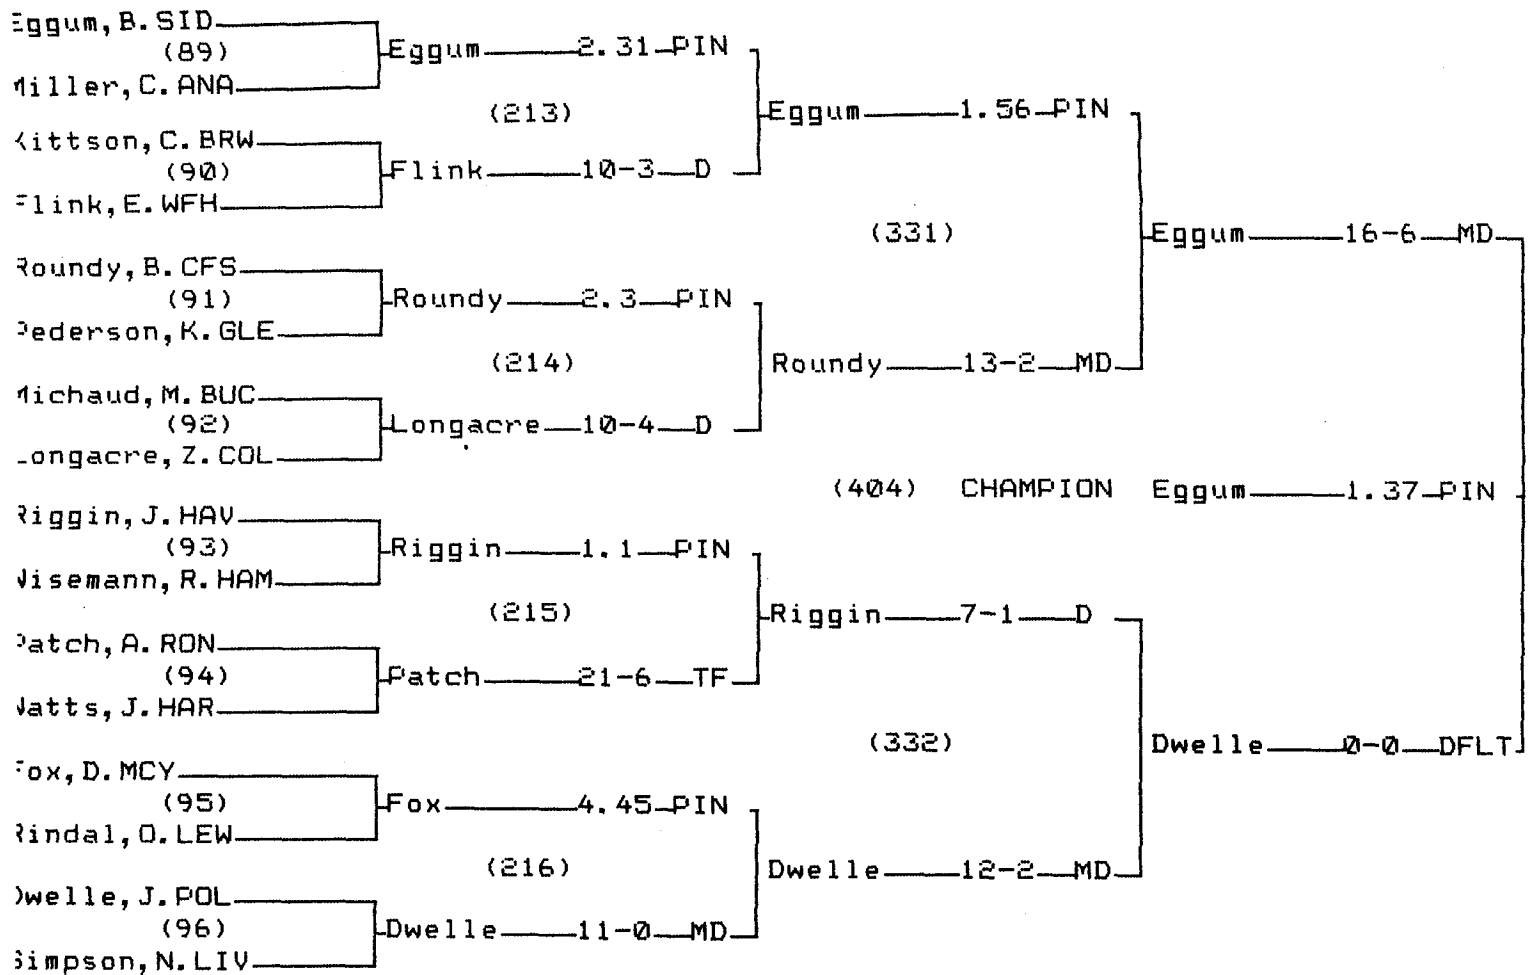

CONSOLATION BRACKET 152 LB

1995 Class A State Wrestling Tournament

CHAMPIONS BRACKET 160 LB

CONSOLATION BRACKET 160 LB

1995 Class A State Wrestling Tournament

CHAMPIONS BRACKET 171 LB

CONSOLATION BRACKET 171 LB