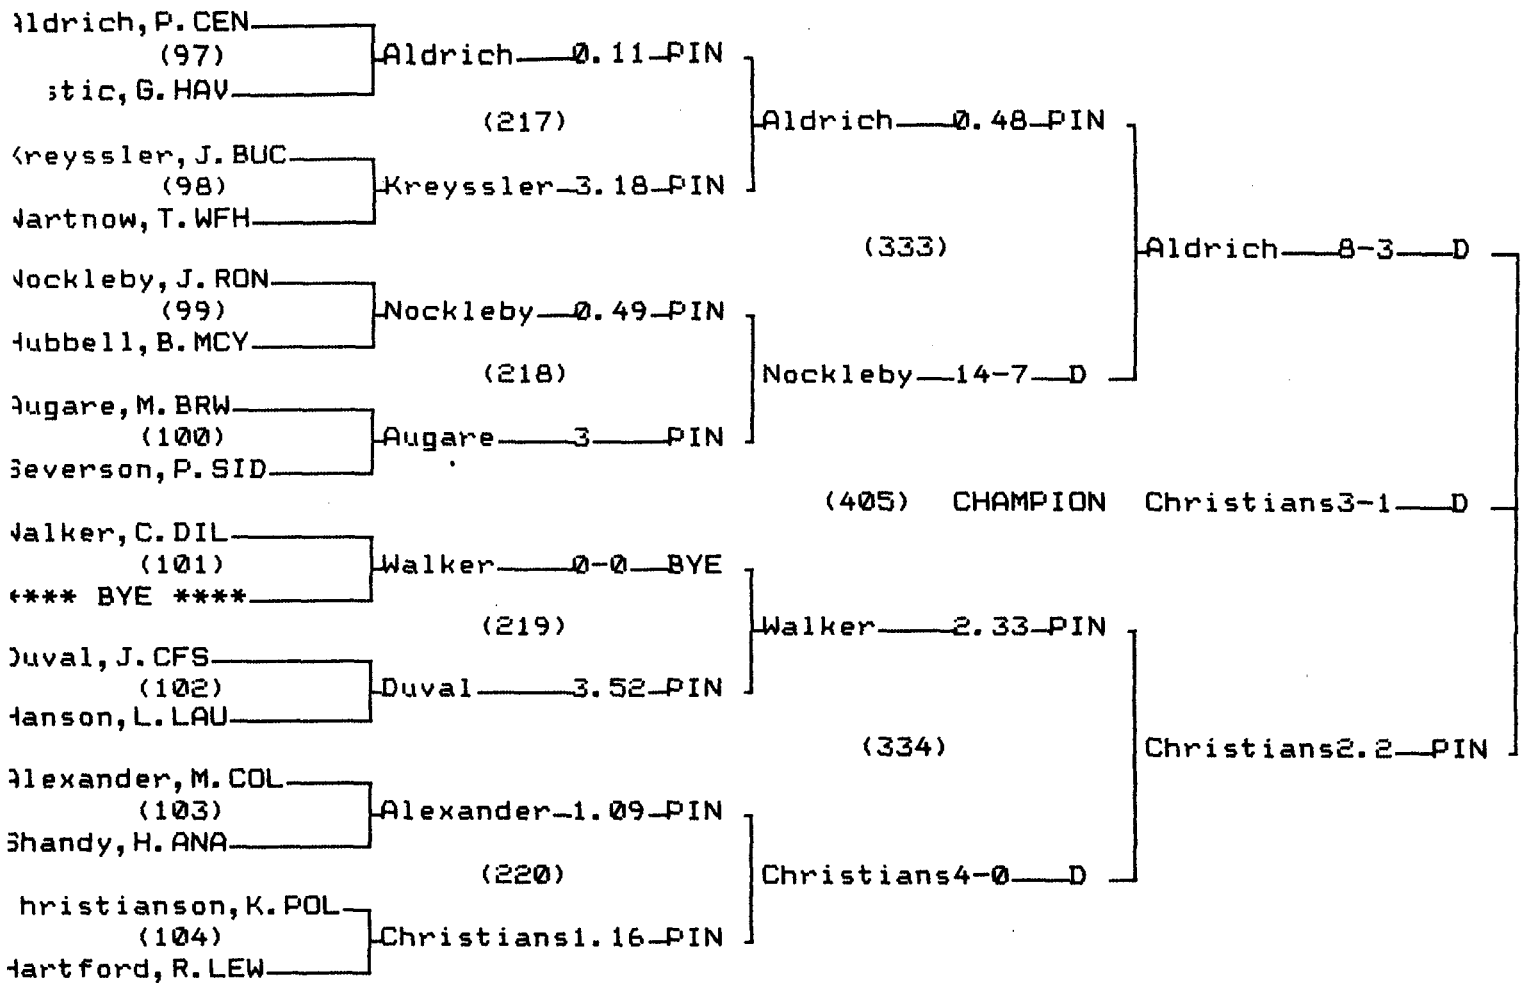

1995 Class A State Wrestling Tournament

CHAMPIONS BRACKET 189 LB