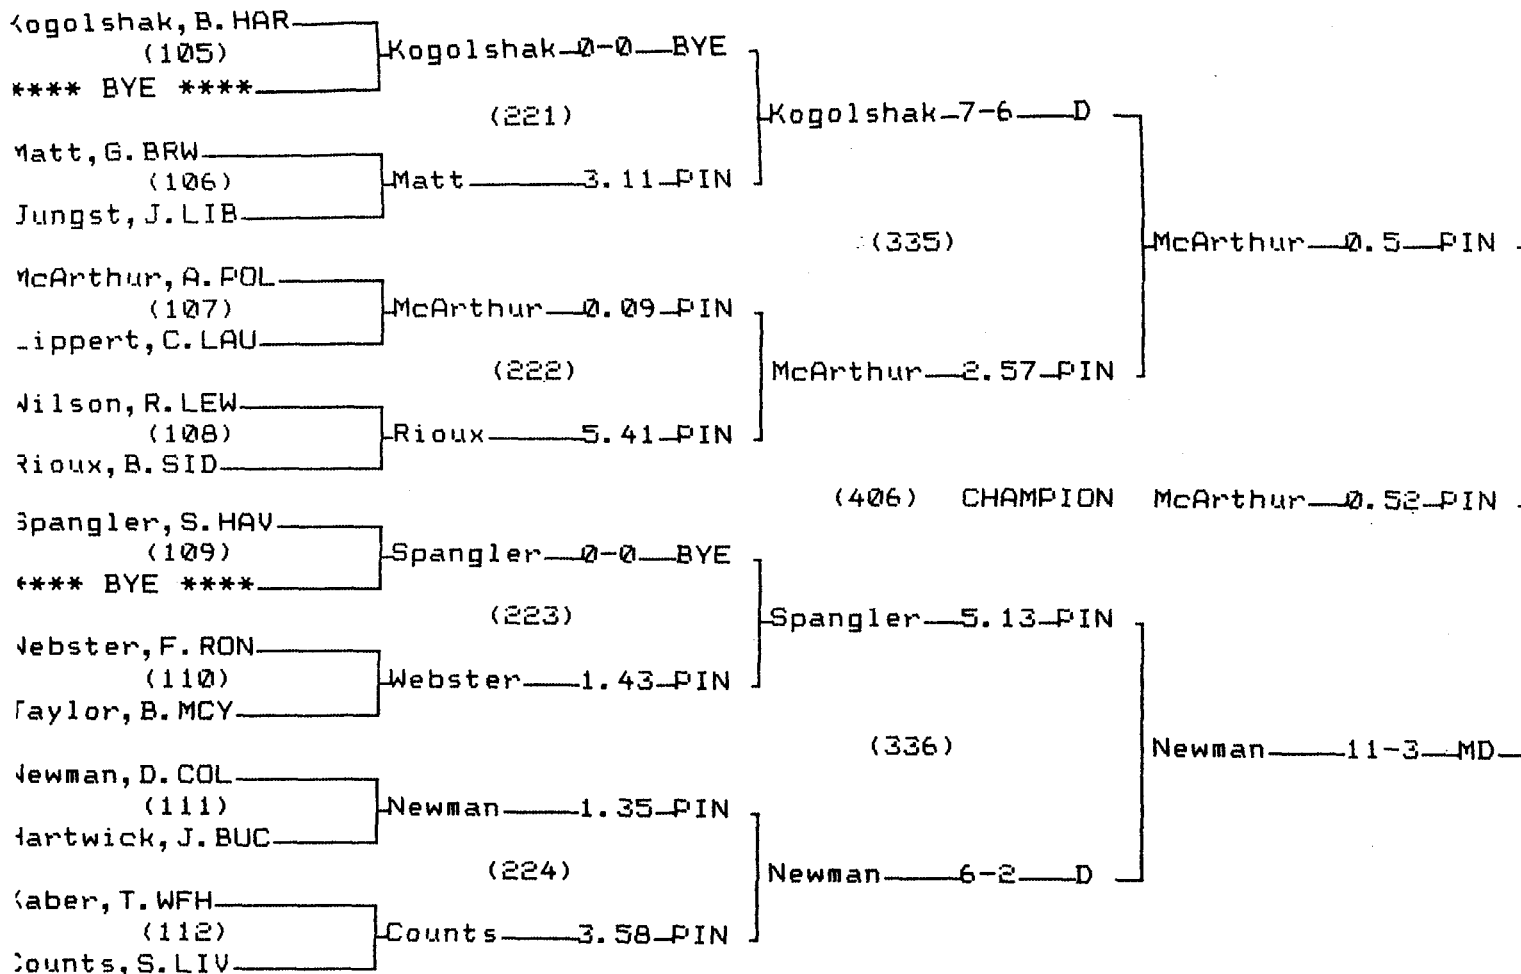

1995 Class A State Wrestling Tournament

CHAMPIONS BRACKET 189 LB

CONSOLATION BRACKET 189 LB

CHAMPIONS BRACKET Unlimited

CONSOLATION BRACKET Unlimited