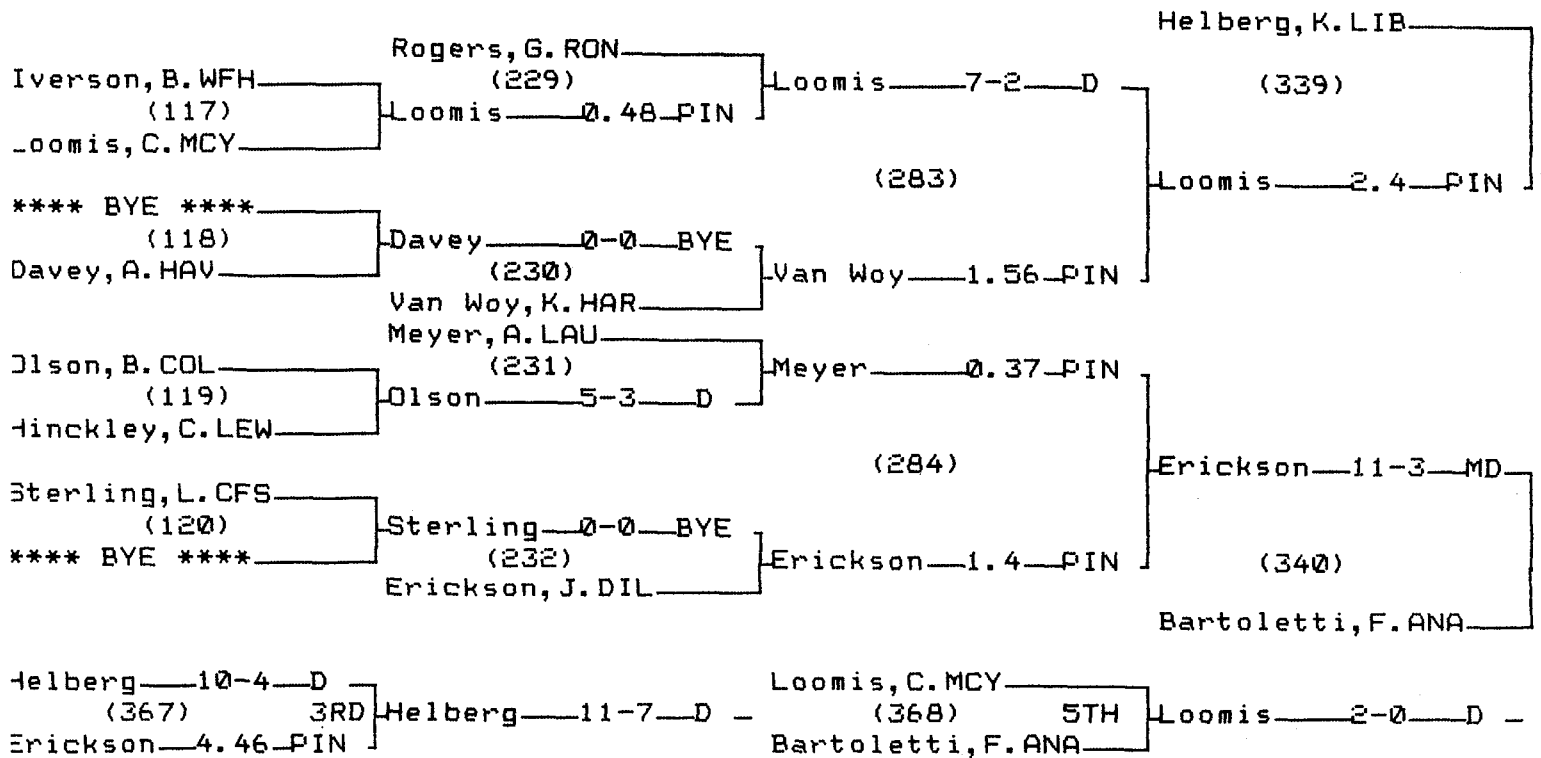

CHAMPIONS BRACKET 98 LB

CONSOLATION BRACKET 98 LB

1995 Class A State Wrestling Tournament

CHAMPIONS BRACKET 105 LB

CONSOLATION BRACKET 105 LB

1995 Class A State Wrestling Tournament

CHAMPIONS BRACKET 112 LB