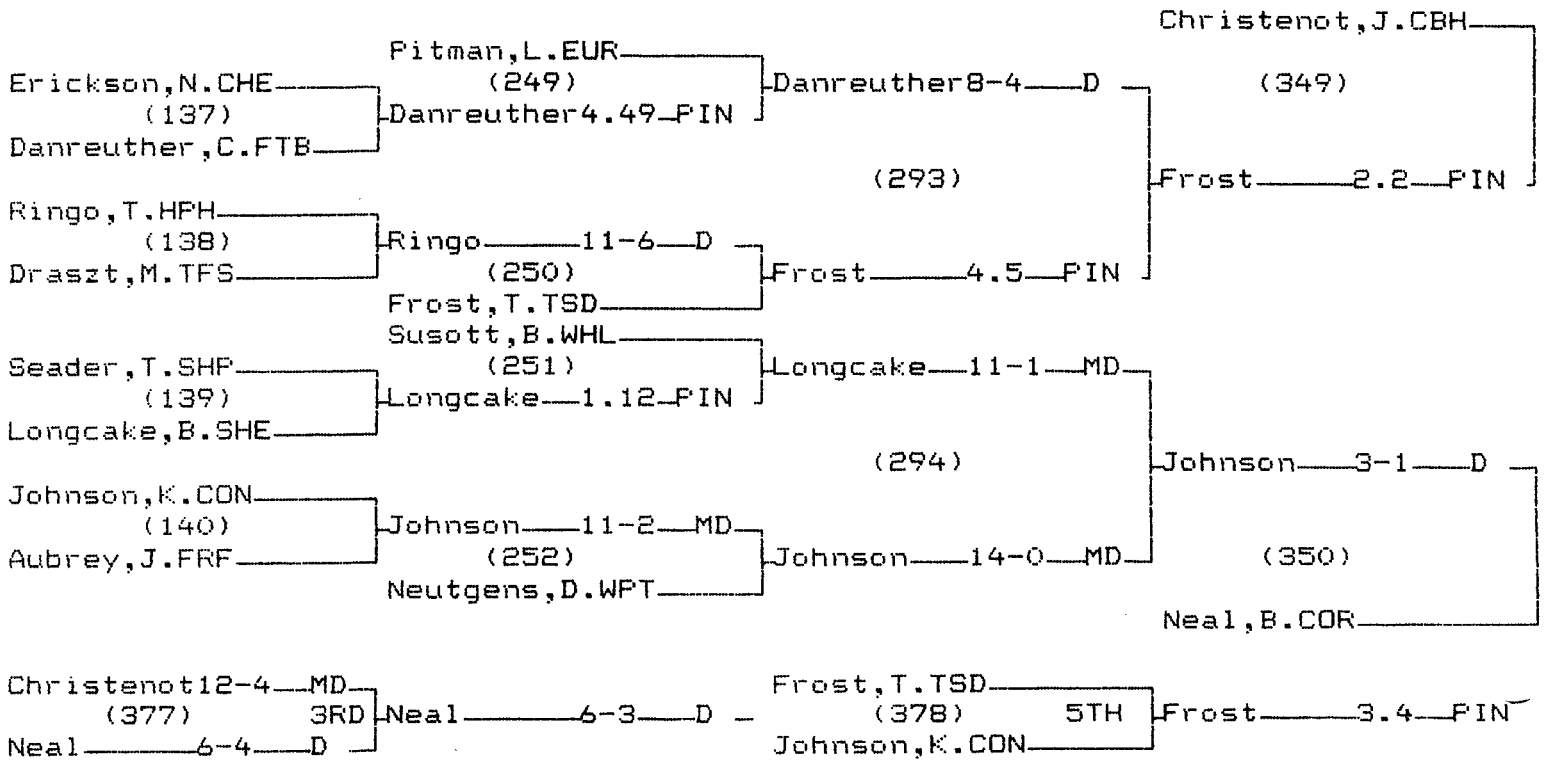

CONSOLATION BRACKET 135 LB