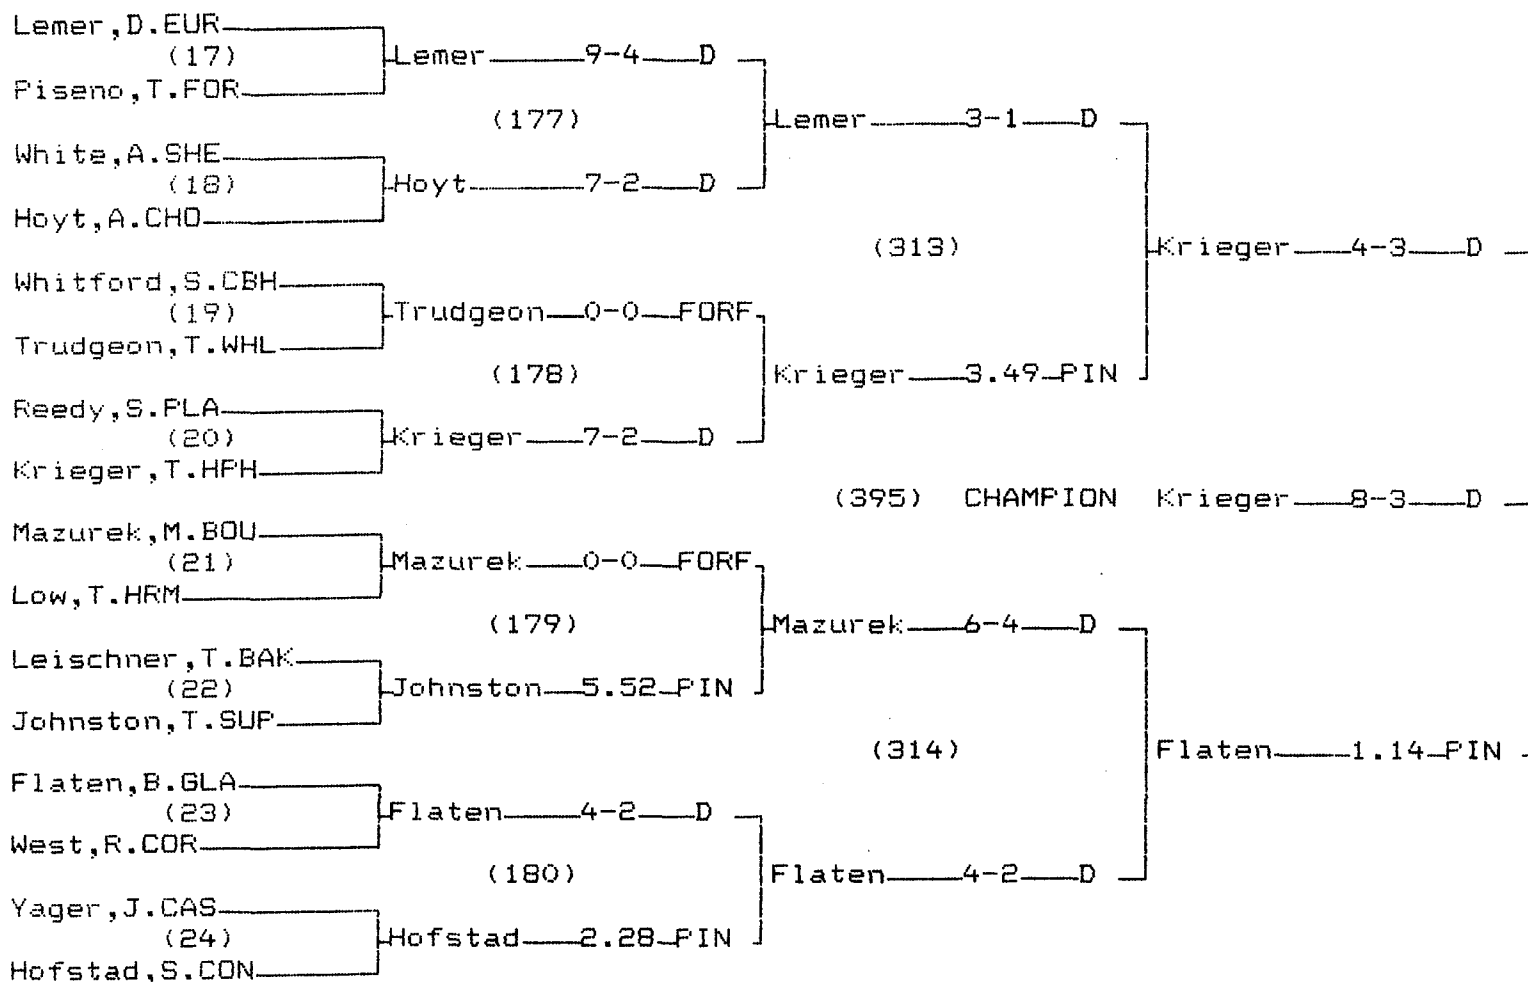

CHAMPIONS BRACKET 105 LB

CONSOLATION BRACKET 105 LB

1995 Class B/C State Wrestling Tournament

CHAMPIONS BRACKET 112 LB

CONSOLATION BRACKET 112 LB

1995 Class B/C State Wrestling Tournament

CHAMPIONS BRACKET 119 LB