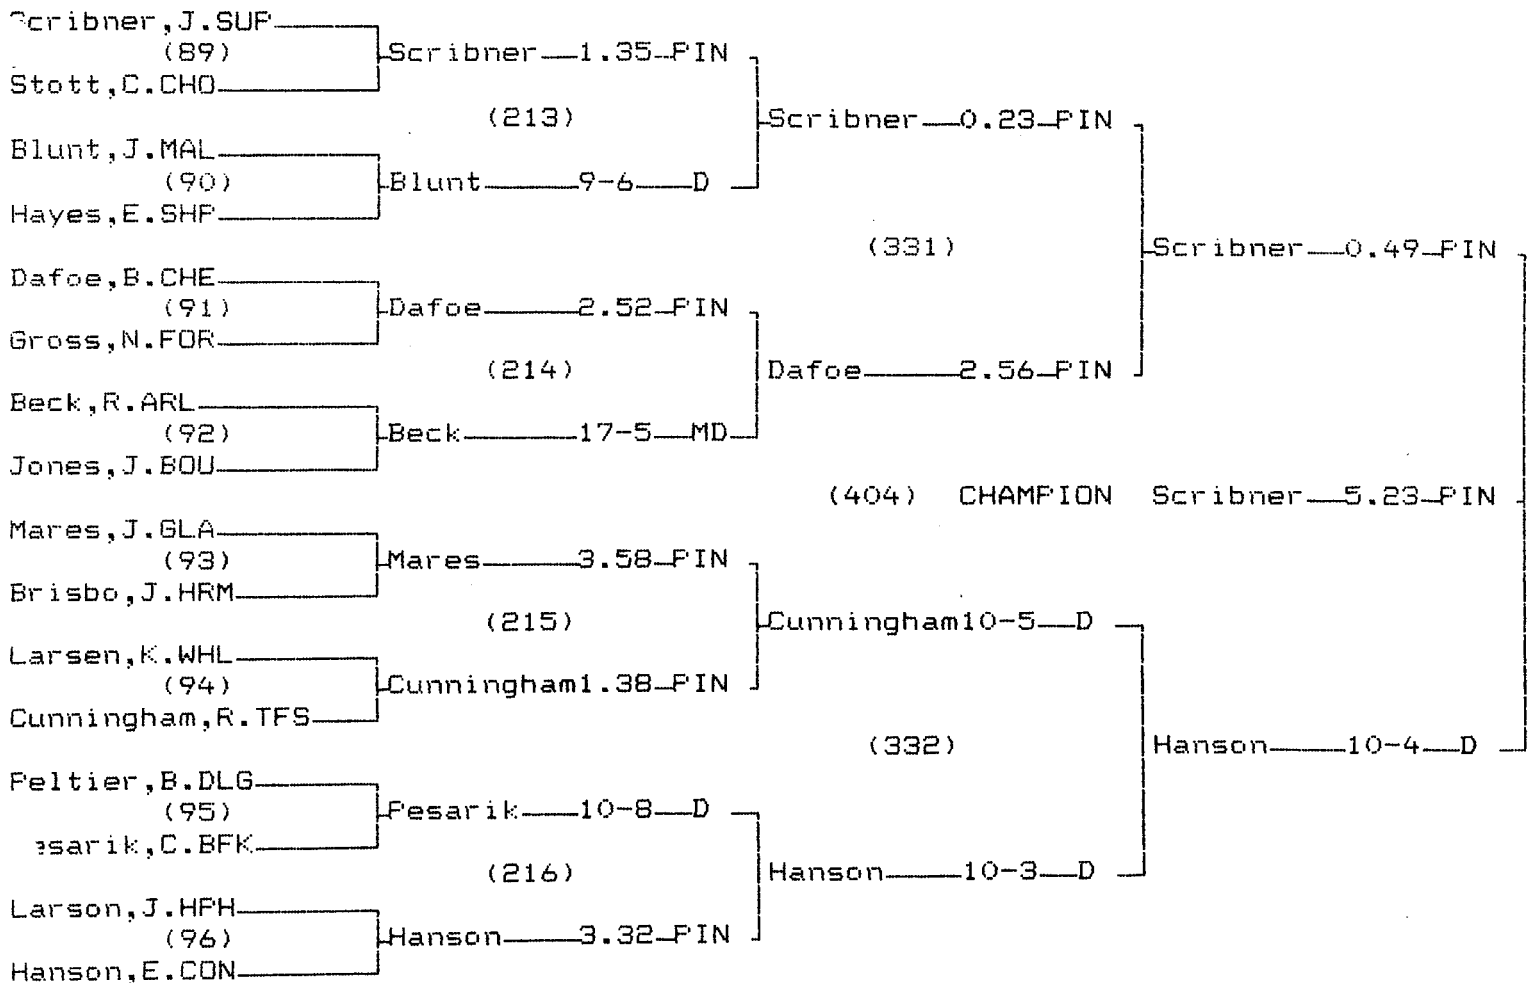

1995 Class B/C State Wrestling Tournament

CHAMPIONS BRACKET 171 LB