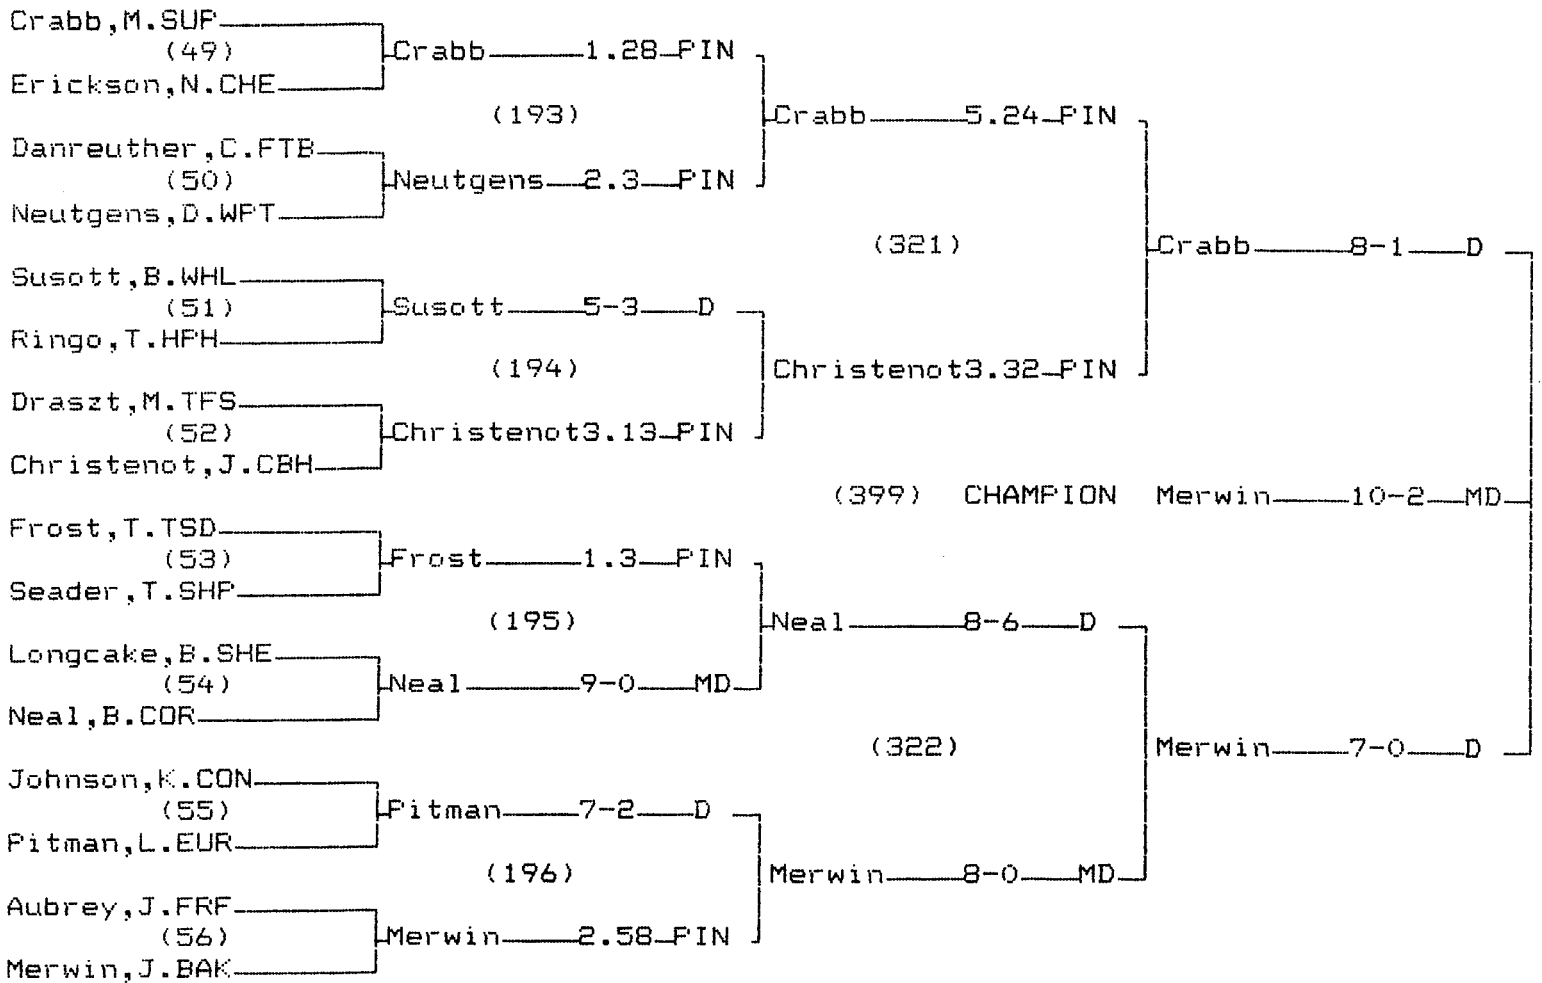

1995 Class B/C State Wrestling Tournament

CHAMPIONS BRACKET 135 LB