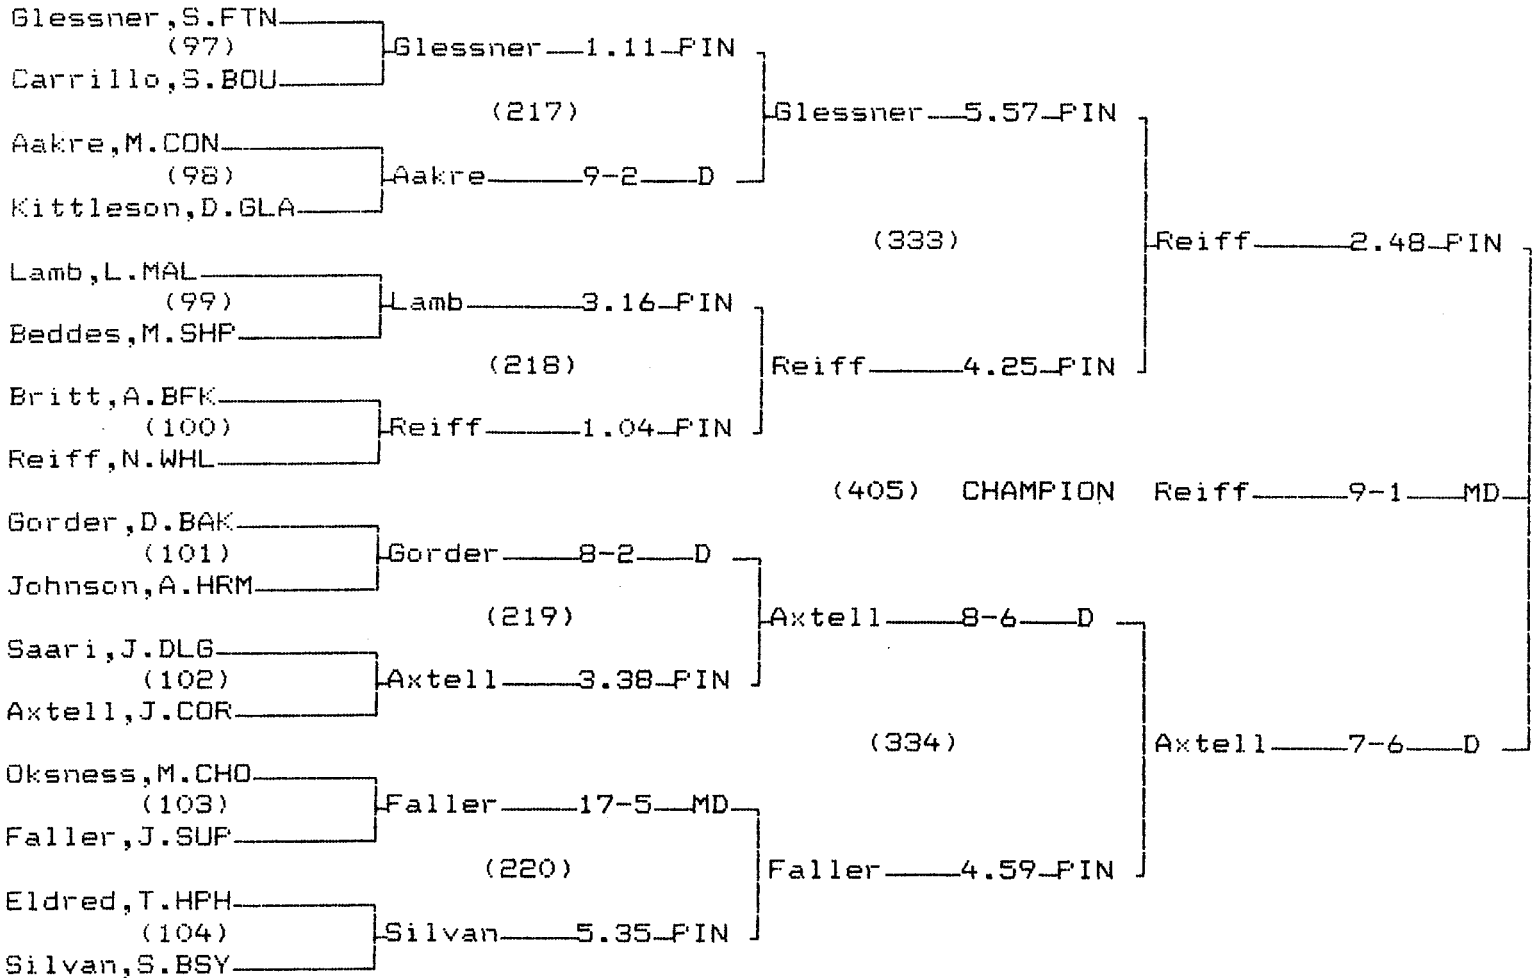

CONSOLATION BRACKET 160 LB

1995 Class B/C State Wrestling Tournament

CHAMPIONS BRACKET 171 LB

CONSOLATION BRACKET 171 LB

1995 Class B/C State Wrestling Tournament

CHAMPIONS BRACKET 189 LB

CONSOLATION BRACKET 189 LB