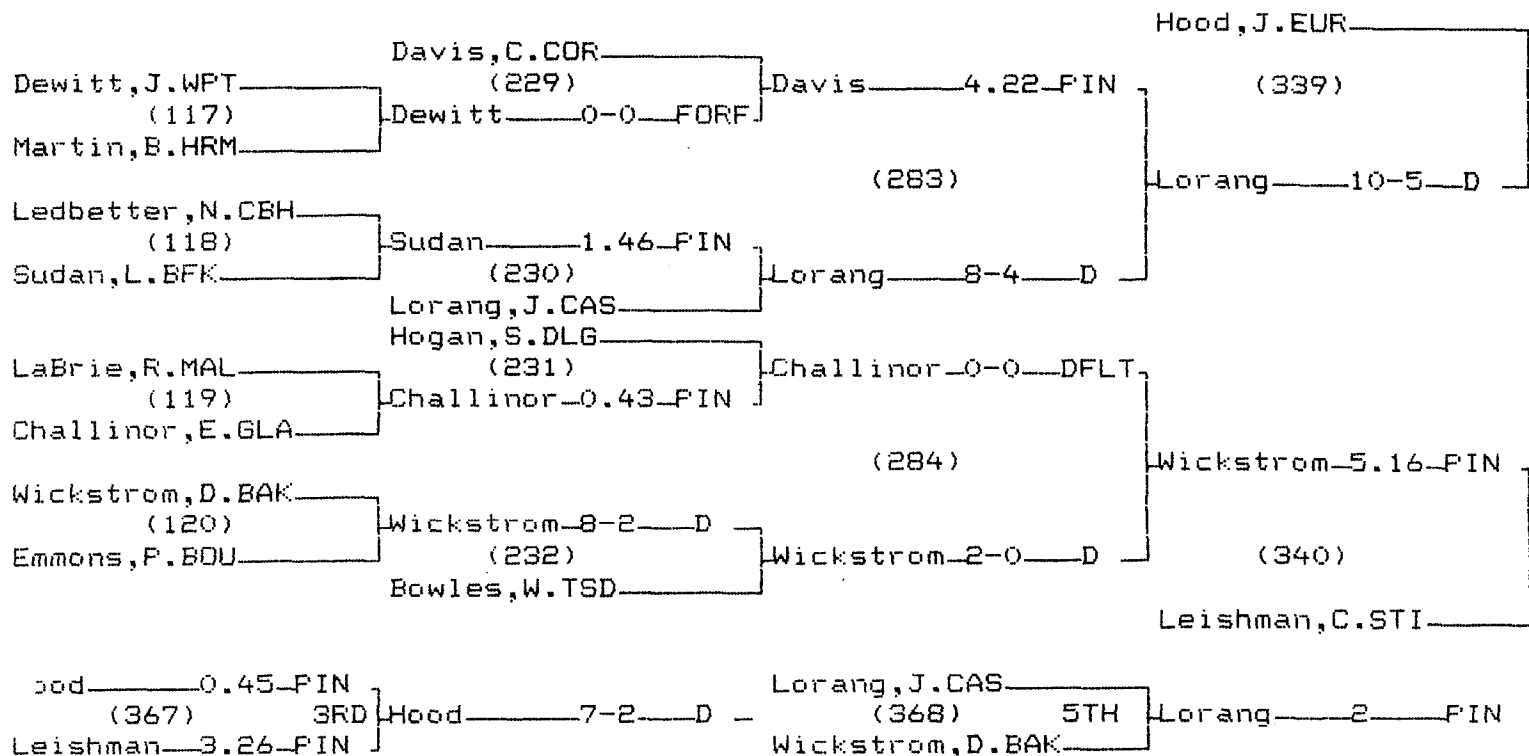

CONSOLATION BRACKET 105 LB