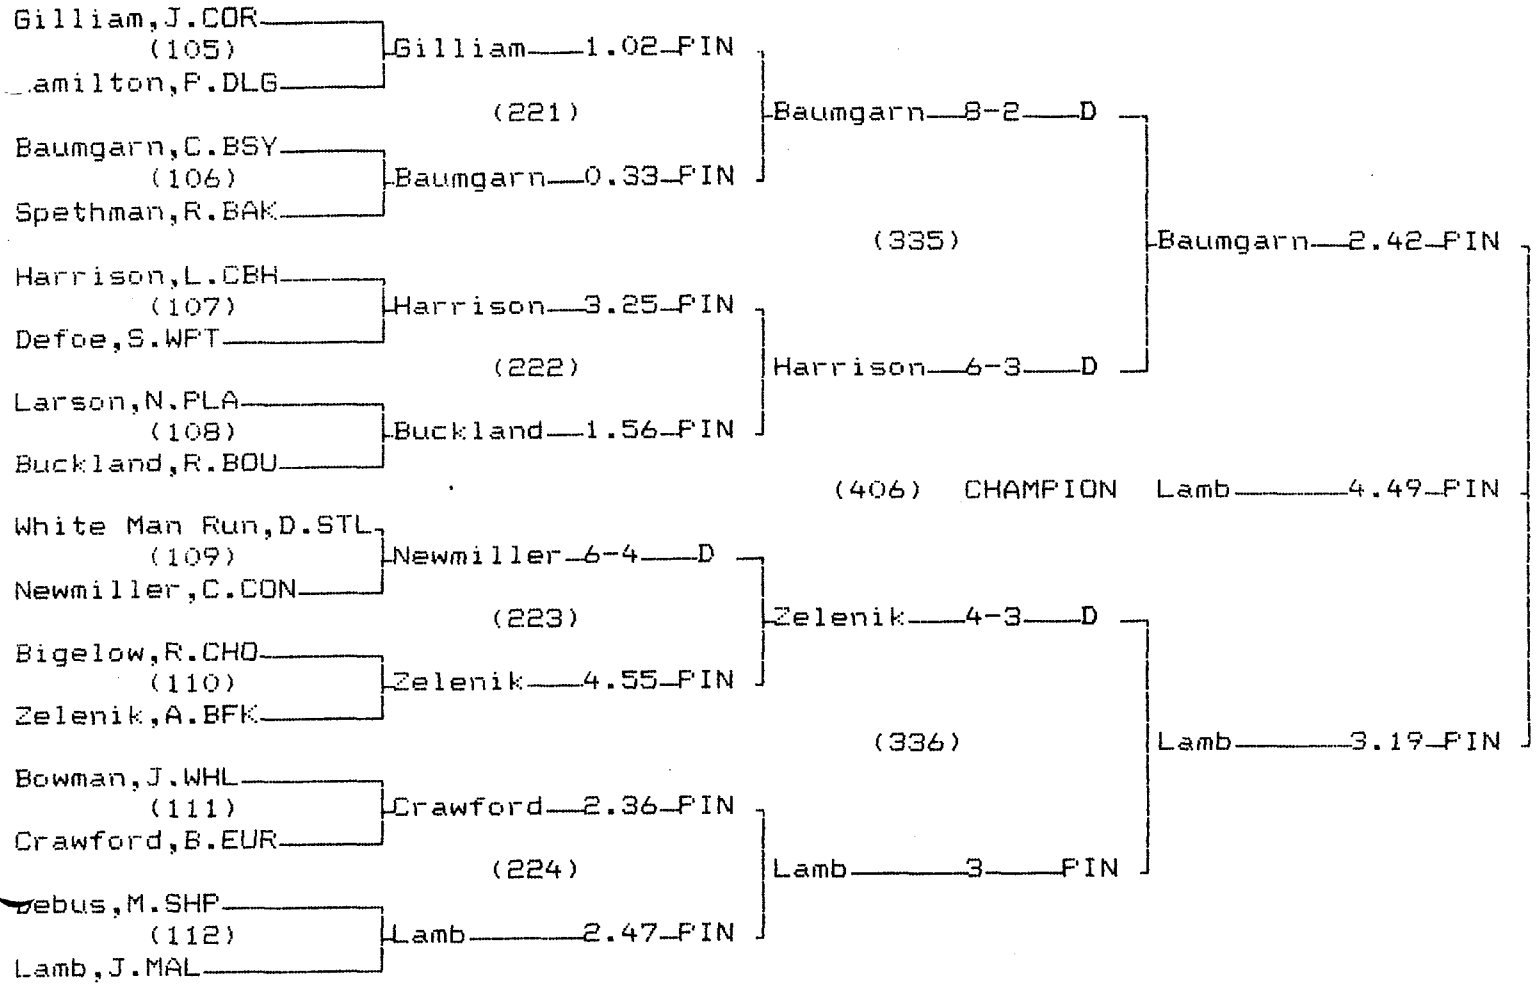

1995 Class B/C State Wrestling Tournament

CHAMPIONS BRACKET Unlimited