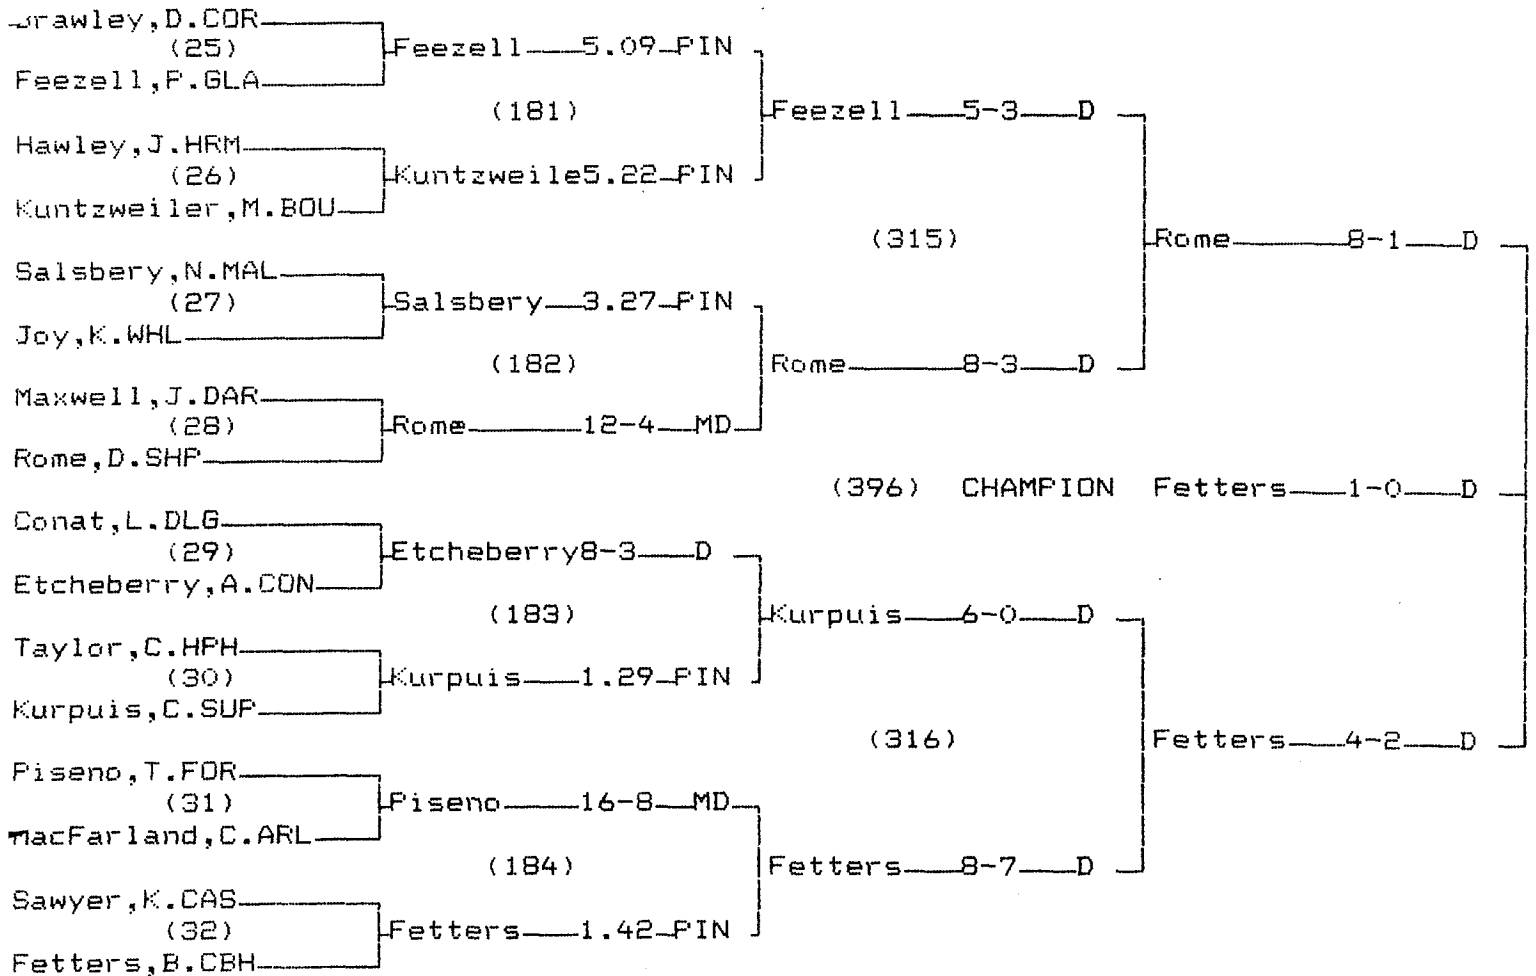

CHAMPIONS BRACKET 105 LB

CONSOLATION BRACKET 105 LB

1995 Class B/C State Wrestling Tournament

CHAMPIONS BRACKET 112 LB

CONSOLATION BRACKET 112 LB

1995 Class B/C State Wrestling Tournament

CHAMPIONS BRACKET 119 LB