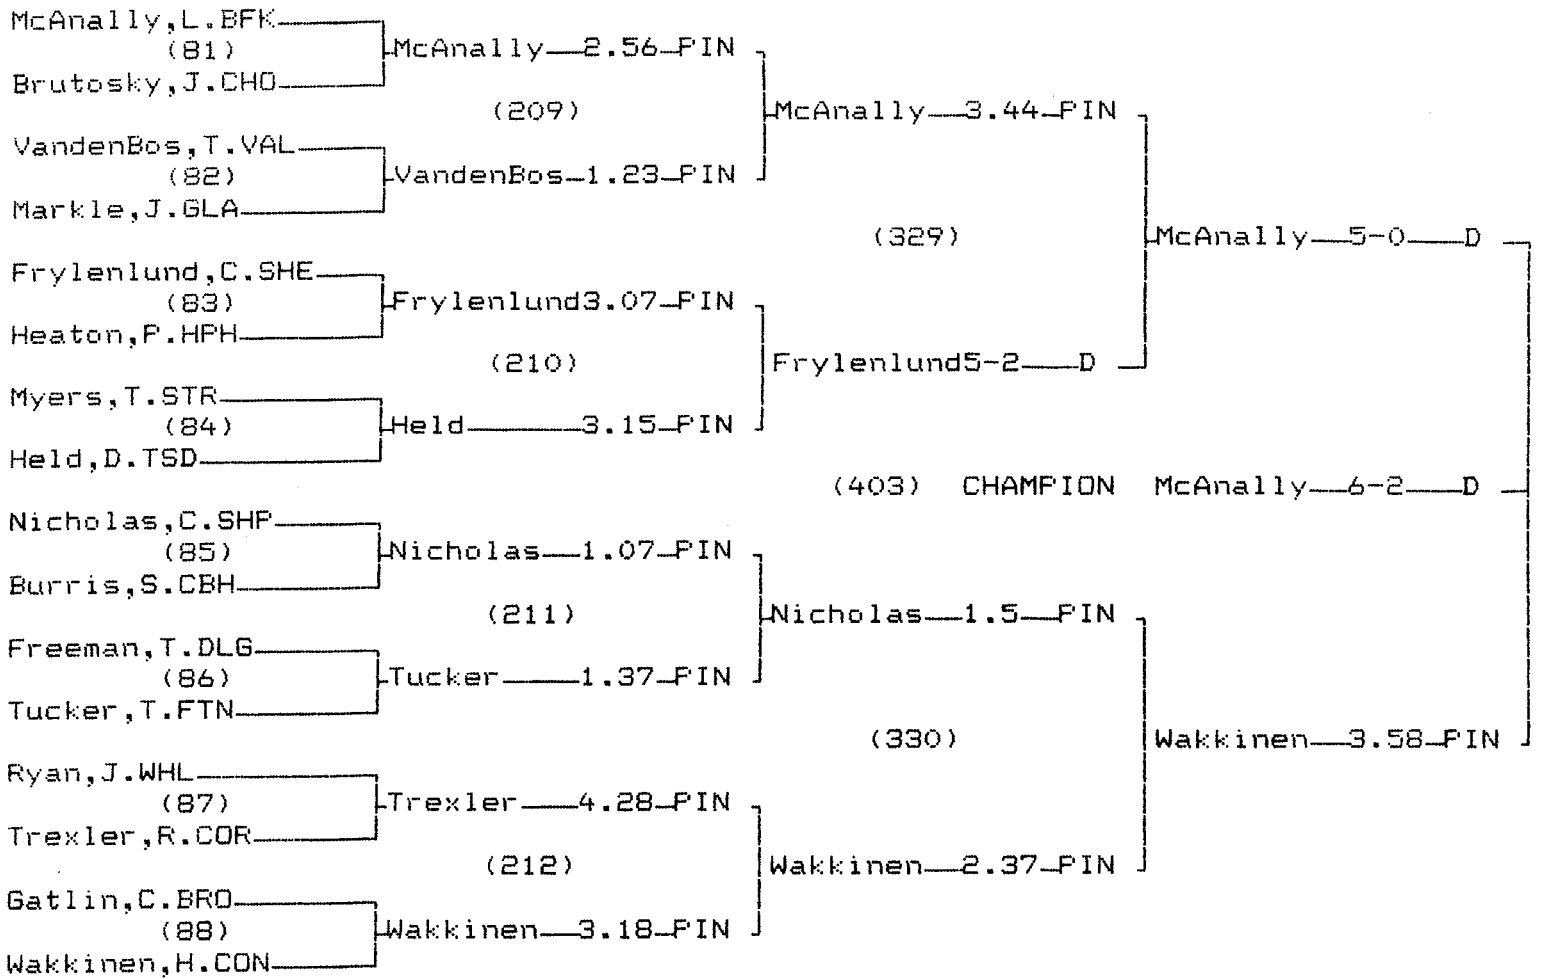

CHAMPIONS BRACKET 145 LB

CONSOLATION BRACKET 145 LB

1995 Class B/C State Wrestling Tournament

CHAMPIONS BRACKET 152 LB

CONSOLATION BRACKET 152 LB

1995 Class B/C State Wrestling Tournament

CHAMPIONS BRACKET 160 LB