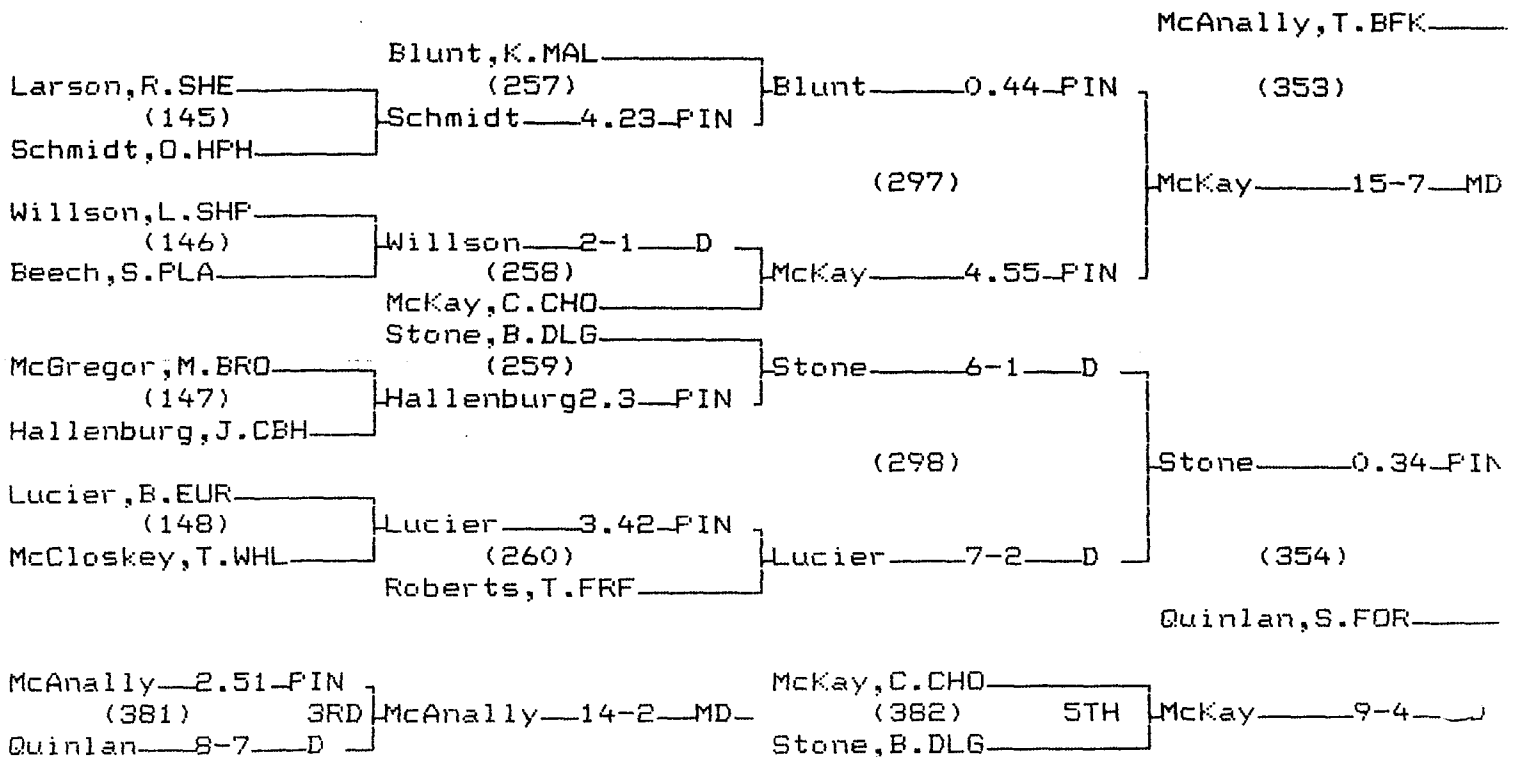

CONSOLATION BRACKET 145 LB