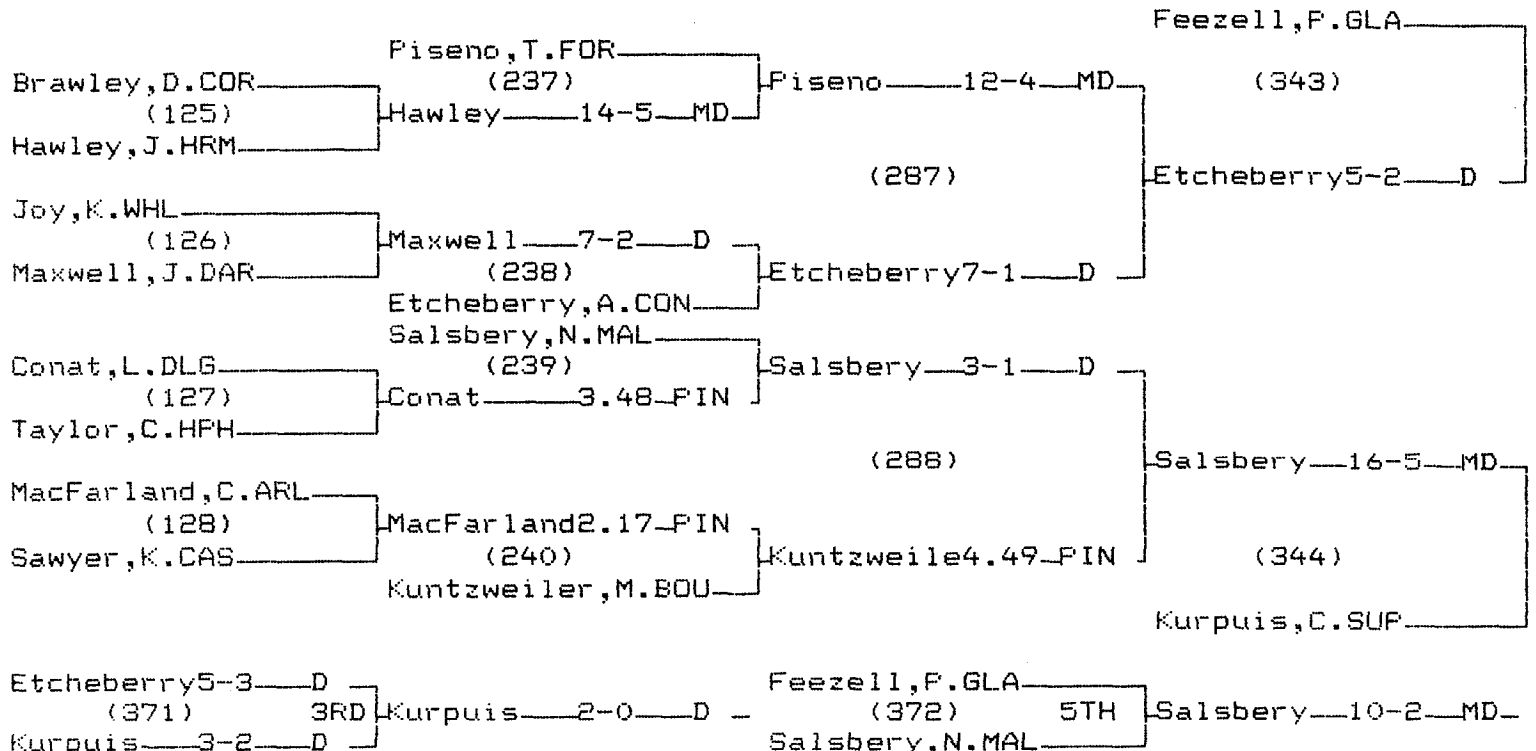

CONSOLATION BRACKET 119 LB