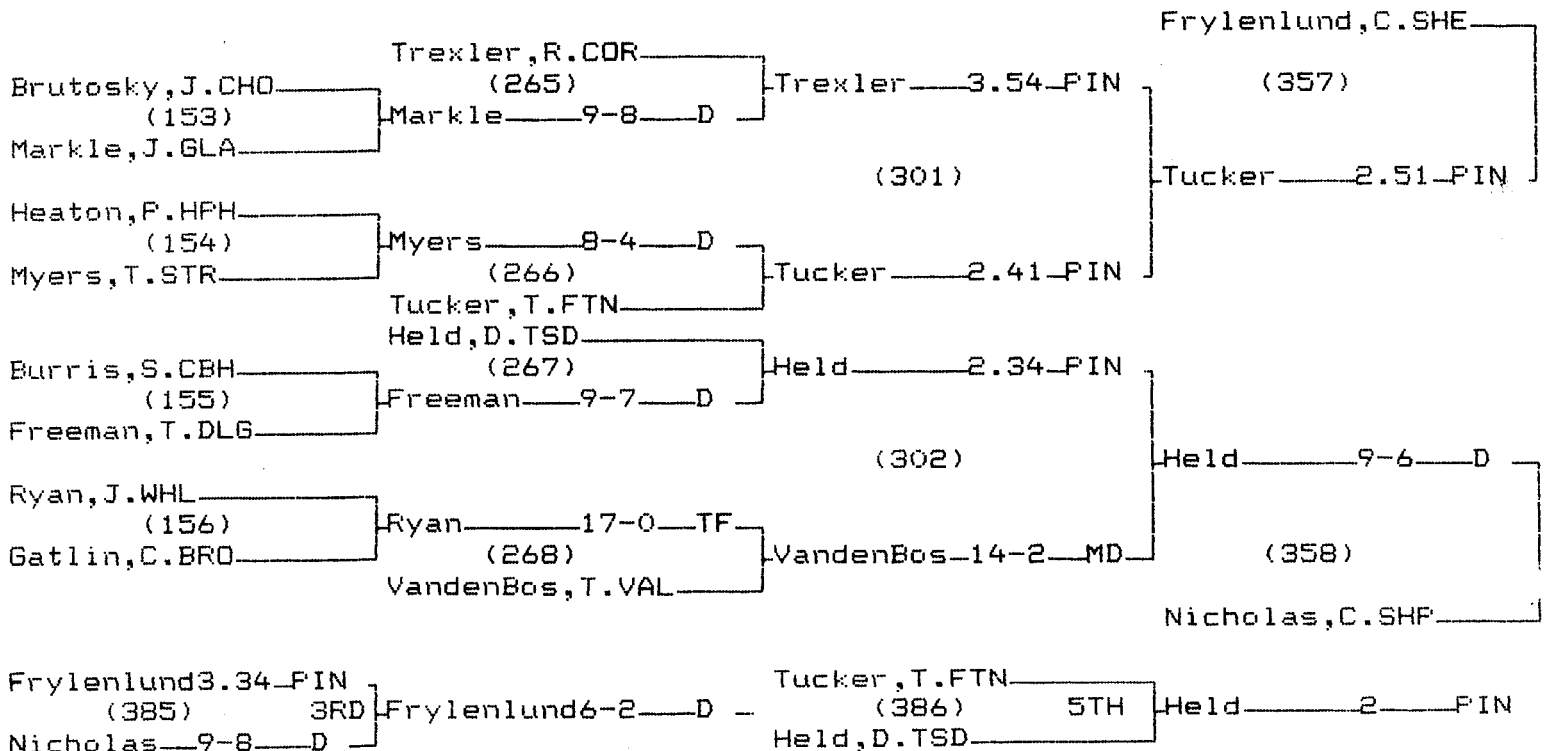

CONSOLATION BRACKET 160 LB