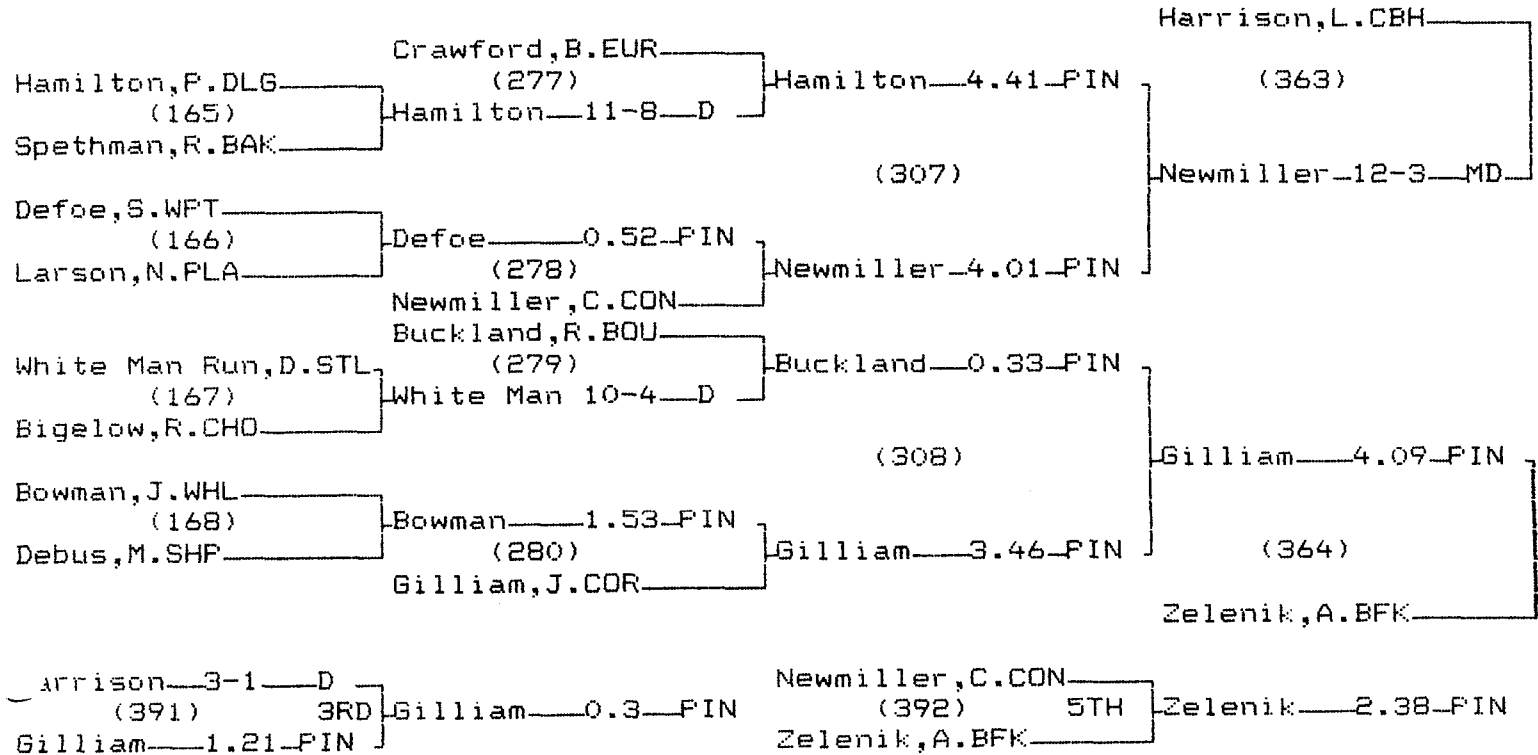

CONSOLATION BRACKET Unlimited