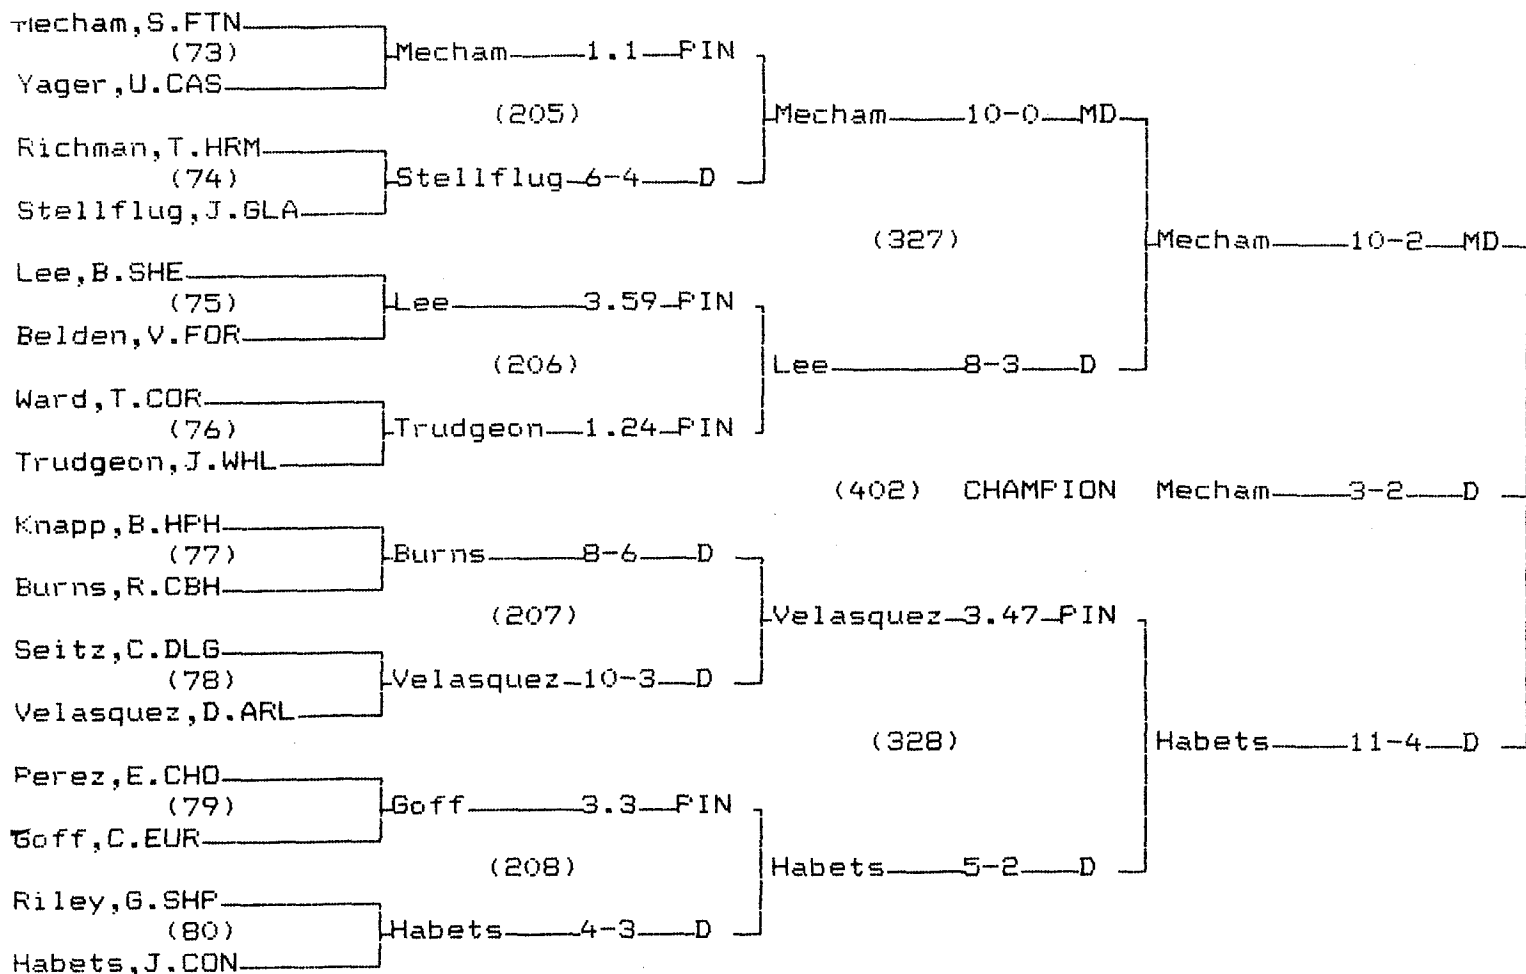

CHAMPIONS BRACKET 145 LB

CONSOLATION BRACKET 145 LB

1995 Class B/C State Wrestling Tournament

CHAMPIONS BRACKET 152 LB

CONSOLATION BRACKET 152 LB

1995 Class B/C State Wrestling Tournament

CHAMPIONS BRACKET 160 LB