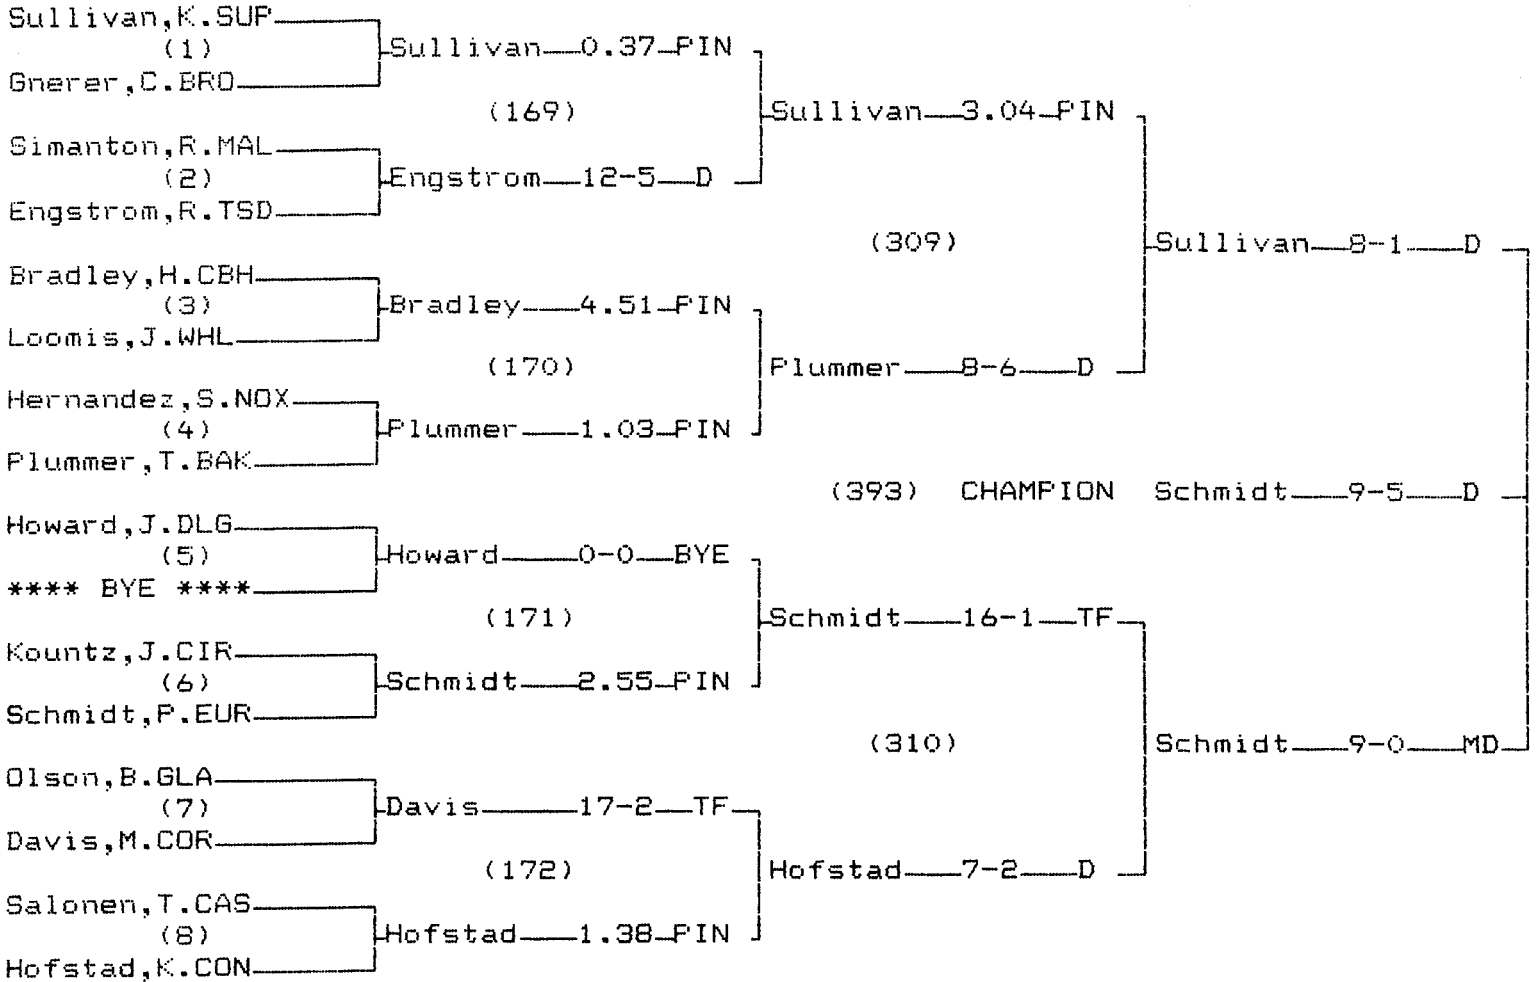

1995 Class B/C State Wrestling Tournament

CHAMPIONS BRACKET 98 LB