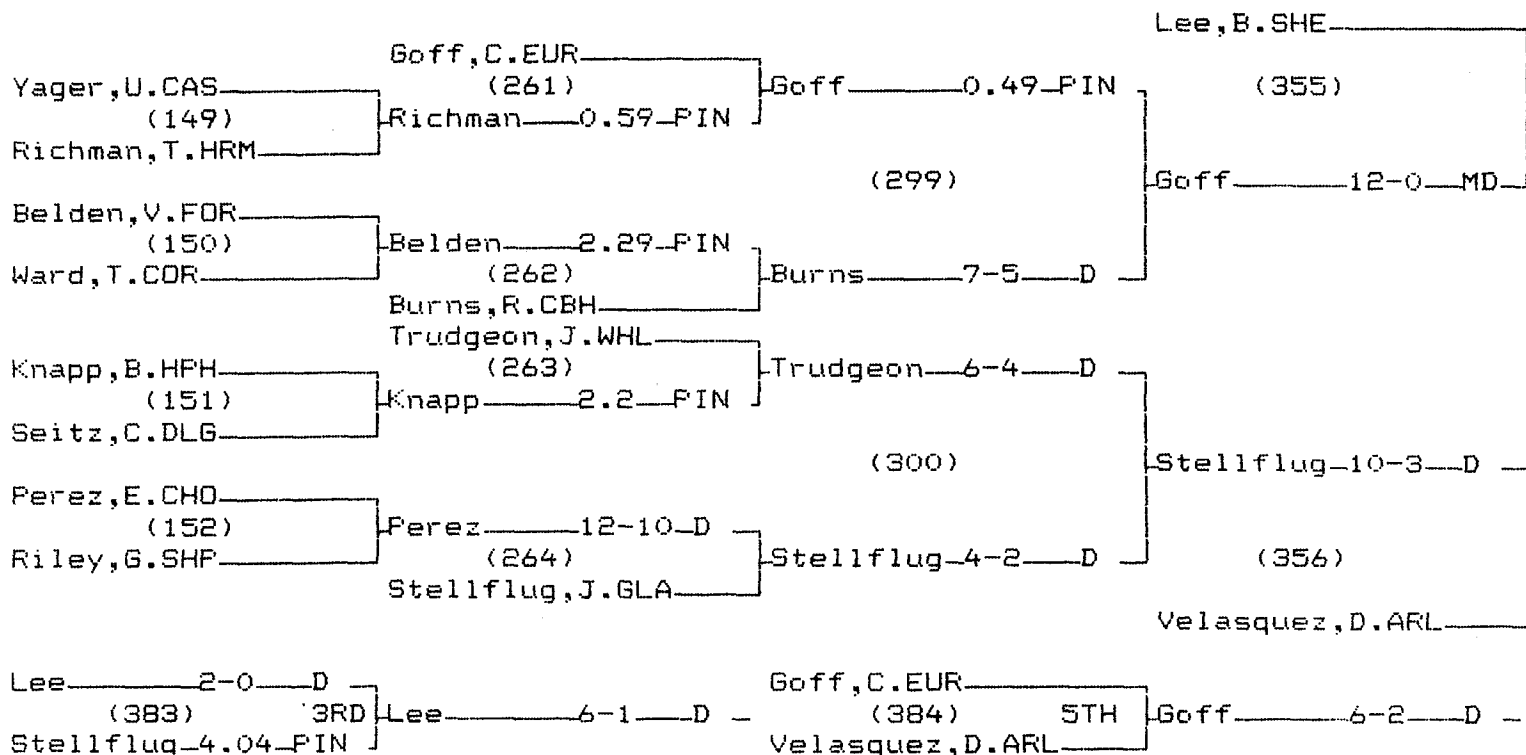

CHAMPIONS BRACKET 145 LB

CONSOLATION BRACKET 145 LB

1995 Class B/C State Wrestling Tournament

CHAMPIONS BRACKET 152 LB

CONSOLATION BRACKET 152 LB

1995 Class B/C State Wrestling Tournament

CHAMPIONS BRACKET 160 LB