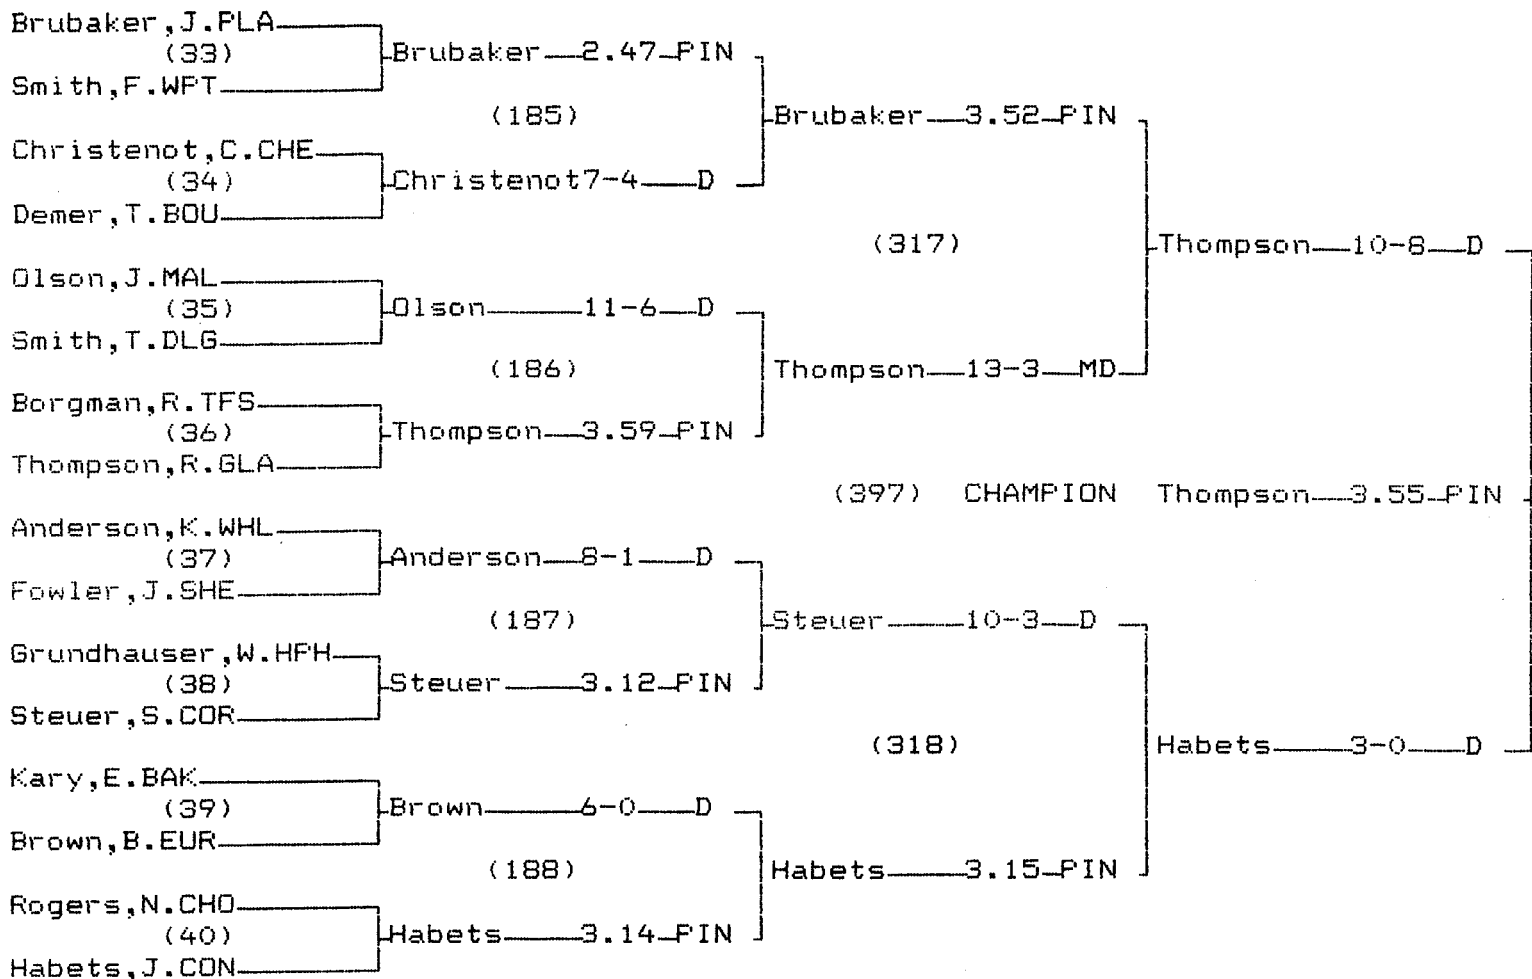

1995 Class B/C State Wrestling Tournament

CHAMPIONS BRACKET 125 LB