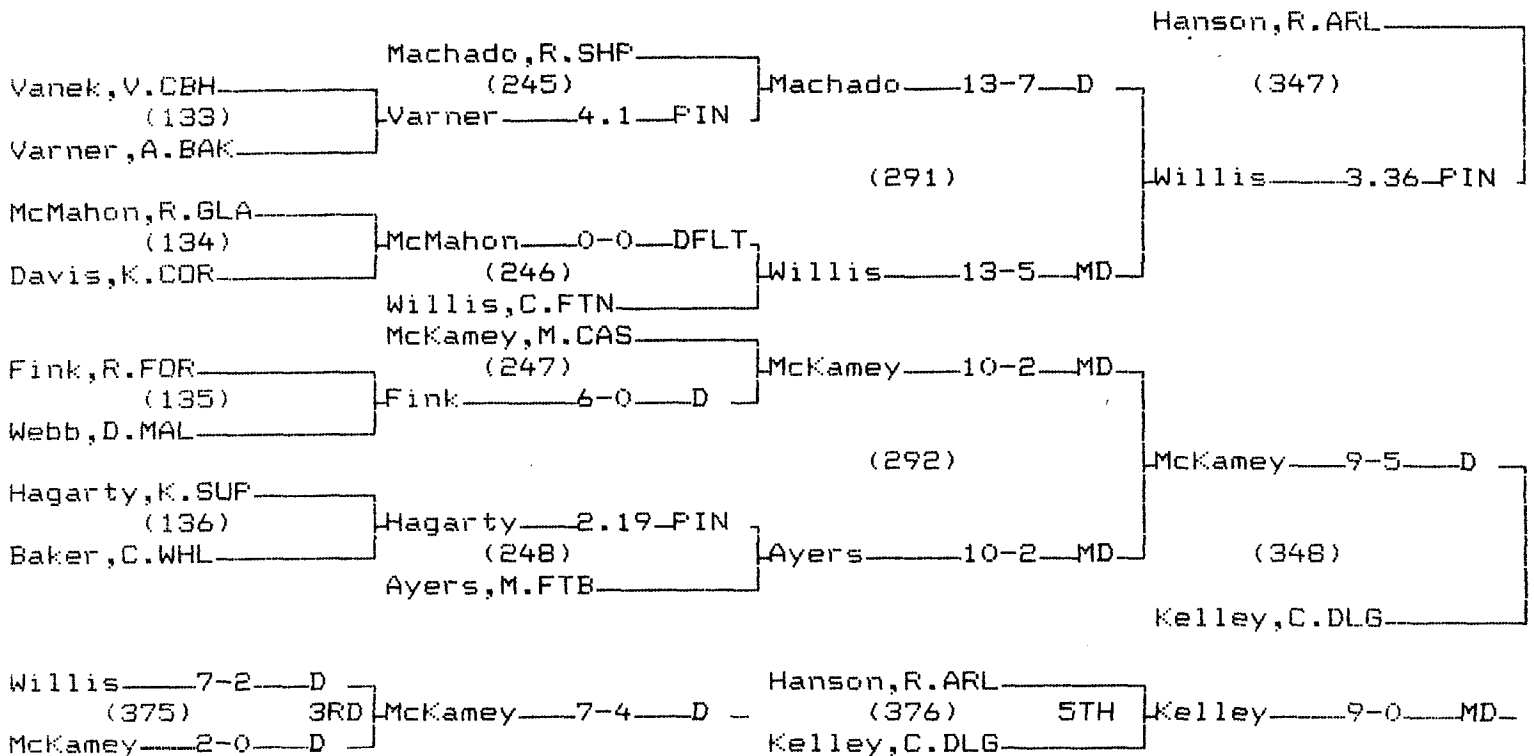

CONSOLATION BRACKET 119 LB

1995 Class B/C State Wrestling Tournament

CHAMPIONS BRACKET 125 LB

CONSOLATION BRACKET 125 LB

1995 Class B/C State Wrestling Tournament

CHAMPIONS BRACKET 130 LB

CONSOLATION BRACKET 130 LB