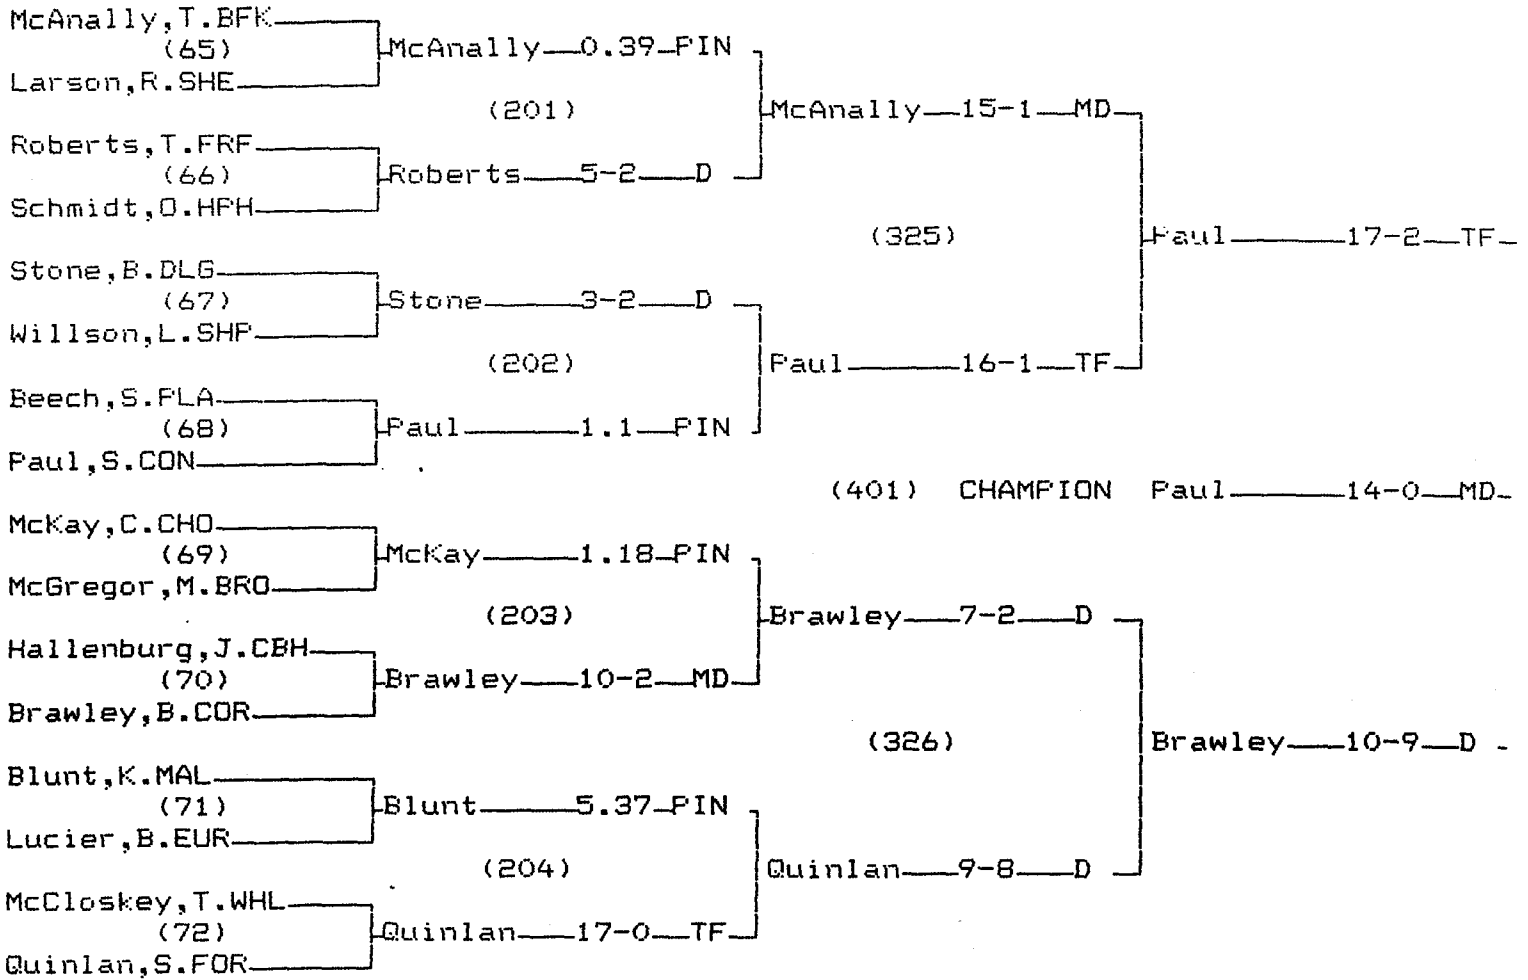

1995 Class B/C State Wrestling Tournament

CHAMPIONS BRACKET 145 LB