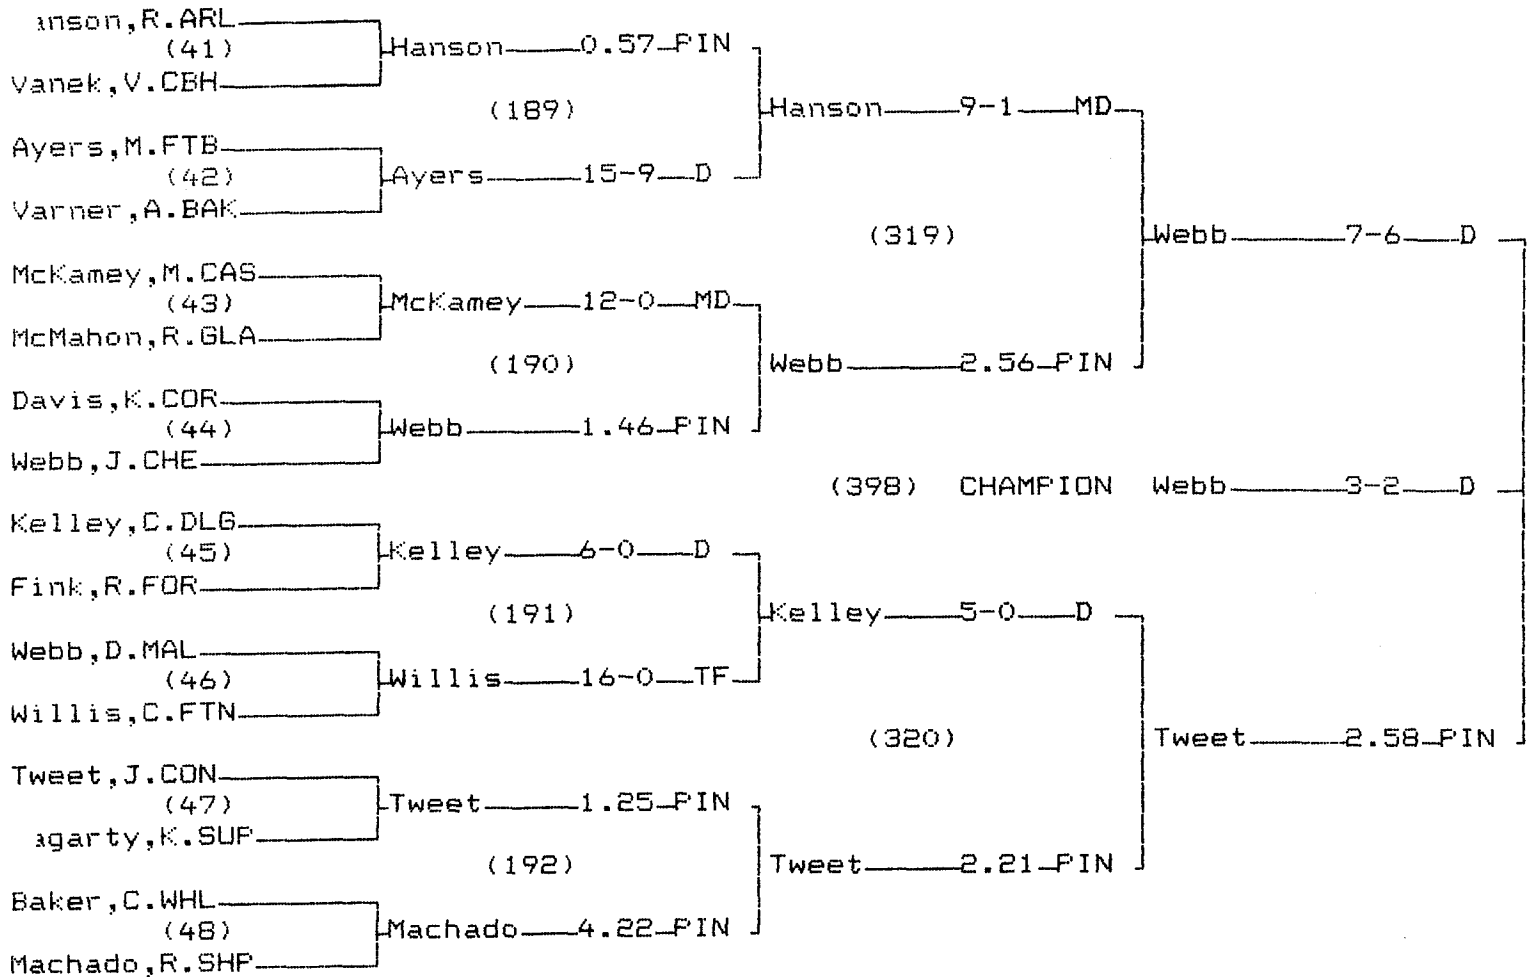

CONSOLATION BRACKET 119 LB

1995 Class B/C State Wrestling Tournament

CHAMPIONS BRACKET 125 LB

CONSOLATION BRACKET 125 LB

1995 Class B/C State Wrestling Tournament

CHAMPIONS BRACKET 130 LB

CONSOLATION BRACKET 130 LB