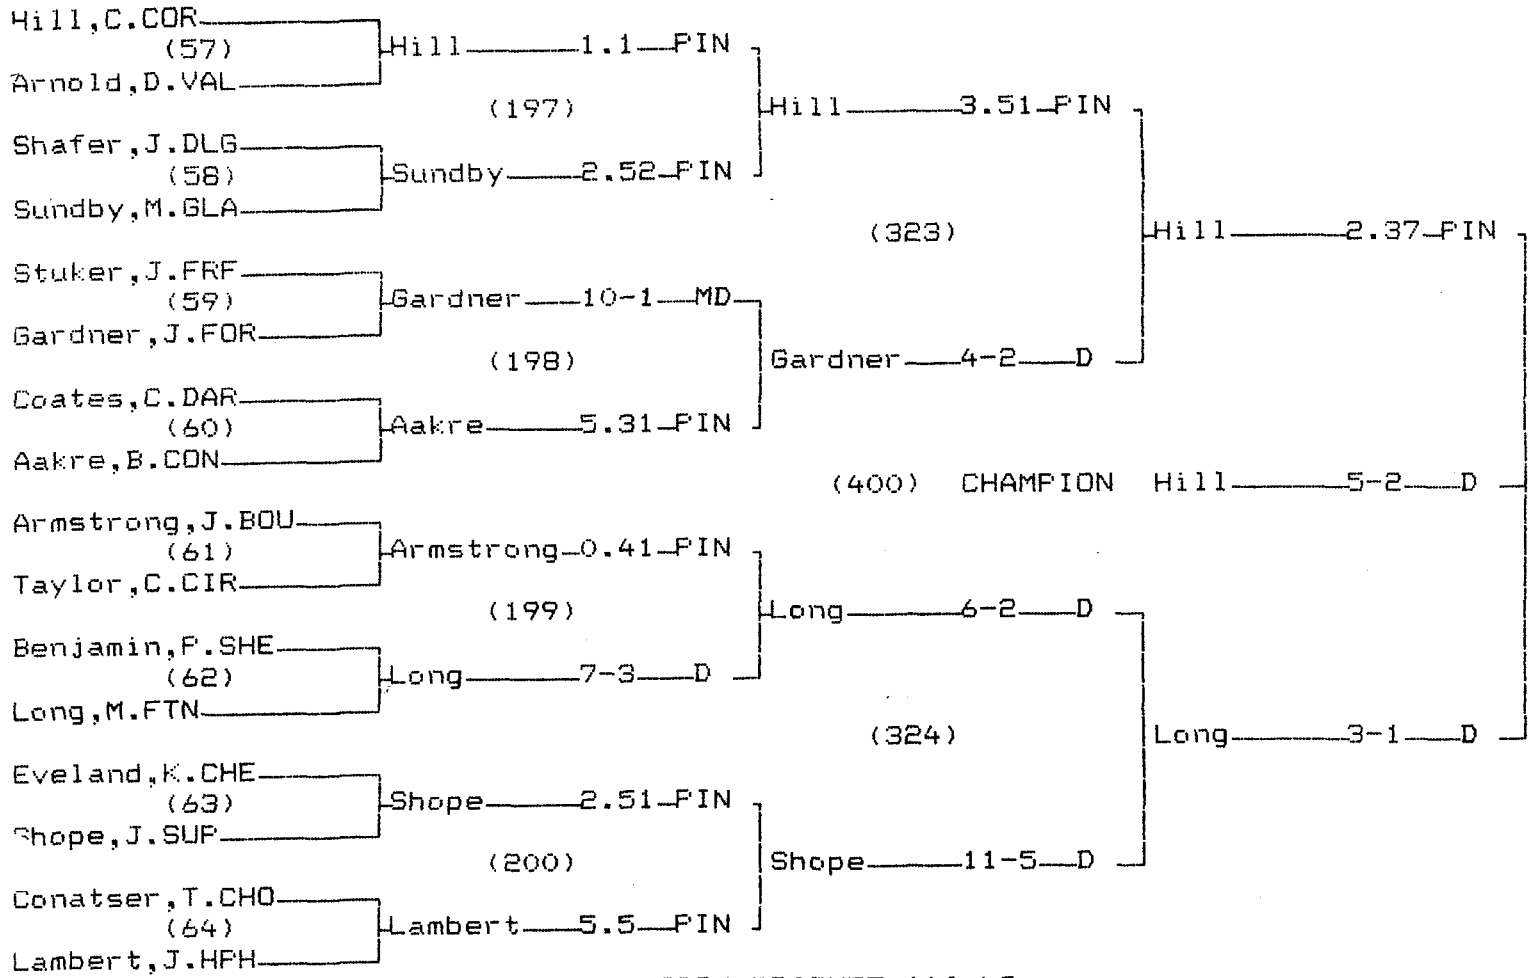

1995 Class B/C State Wrestling Tournament

CHAMPIONS BRACKET 135 LB

CONSOLATION BRACKET 135 LB

1995 Class B/C State Wrestling Tournament

CHAMPIONS BRACKET 140 LB

CONSOLATION BRACKET 140 LB

1995 Class B/C State Wrestling Tournament