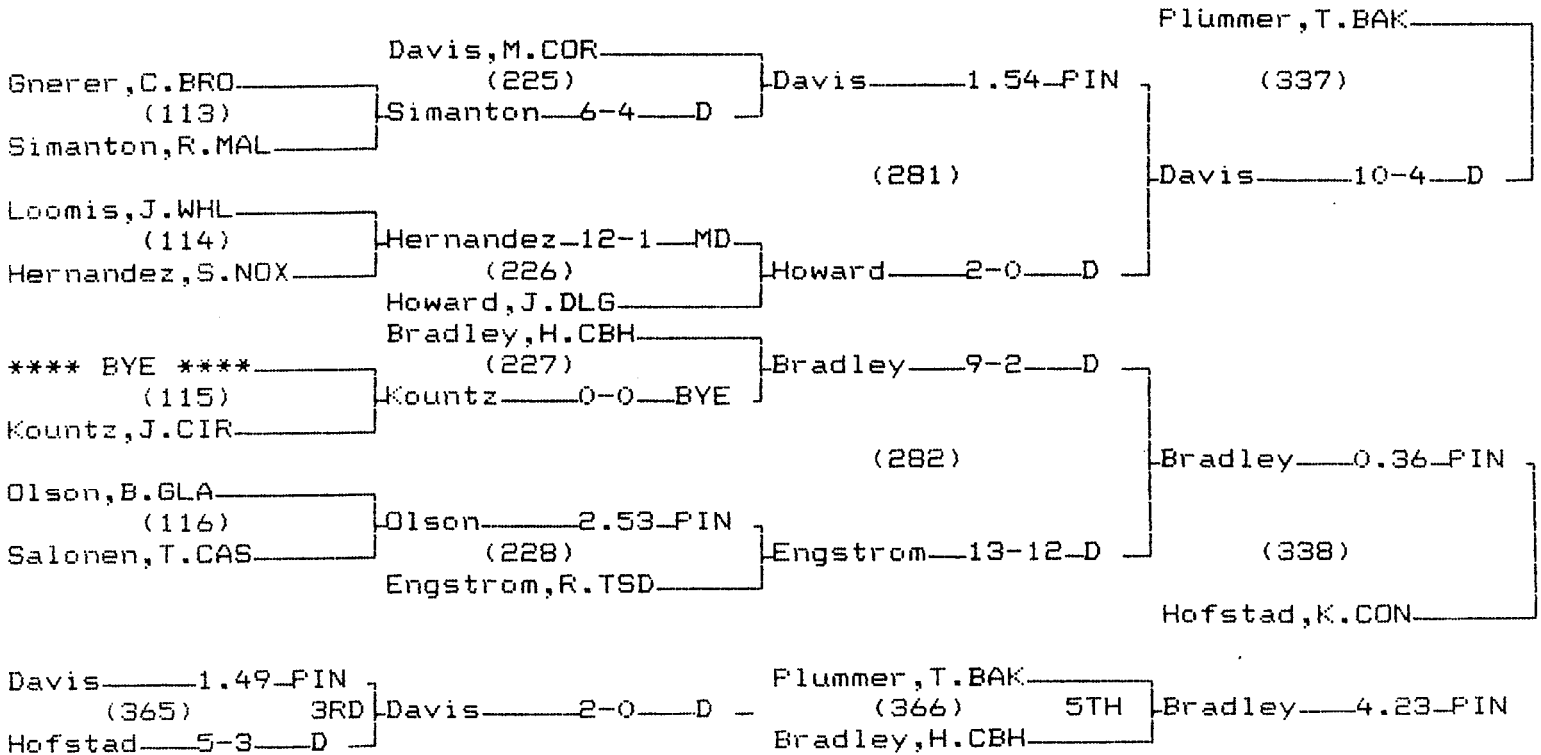

Broadwater Co Team Points 39.0

VAL Valier

140 Arnold, Dan	0.0 points
160 VandenBos, Trent	6.0 points

1995 Class B/C State Wrestling Tournament

CHAMPIONS BRACKET 98 LB

CONSOLATION BRACKET 98 LB

1995 Class B/C State Wrestling Tournament