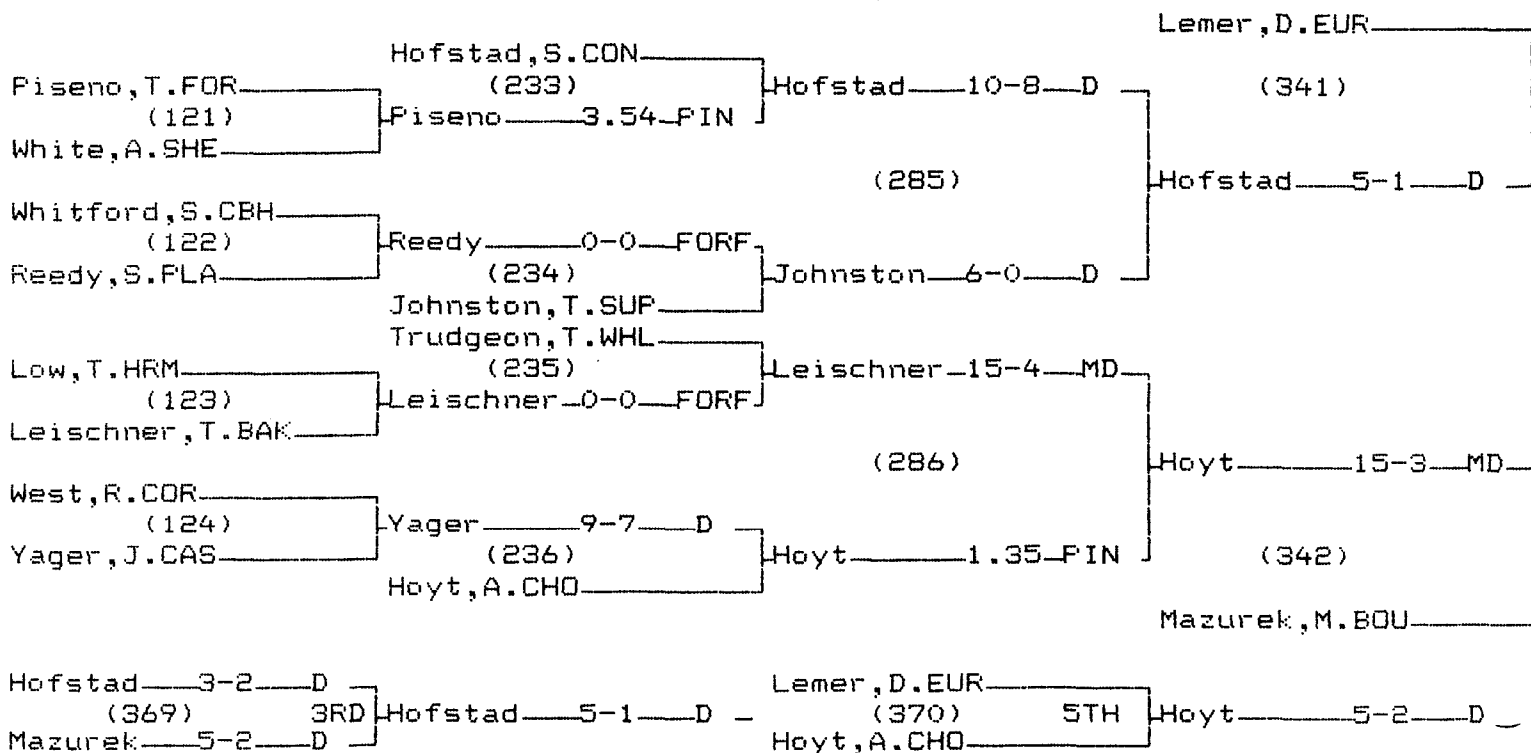

CHAMPIONS BRACKET 105 LB

CONSOLATION BRACKET 105 LB

1995 Class B/C State Wrestling Tournament

CHAMPIONS BRACKET 112 LB

CONSOLATION BRACKET 112 LB

1995 Class B/C State Wrestling Tournament

CHAMPIONS BRACKET 119 LB