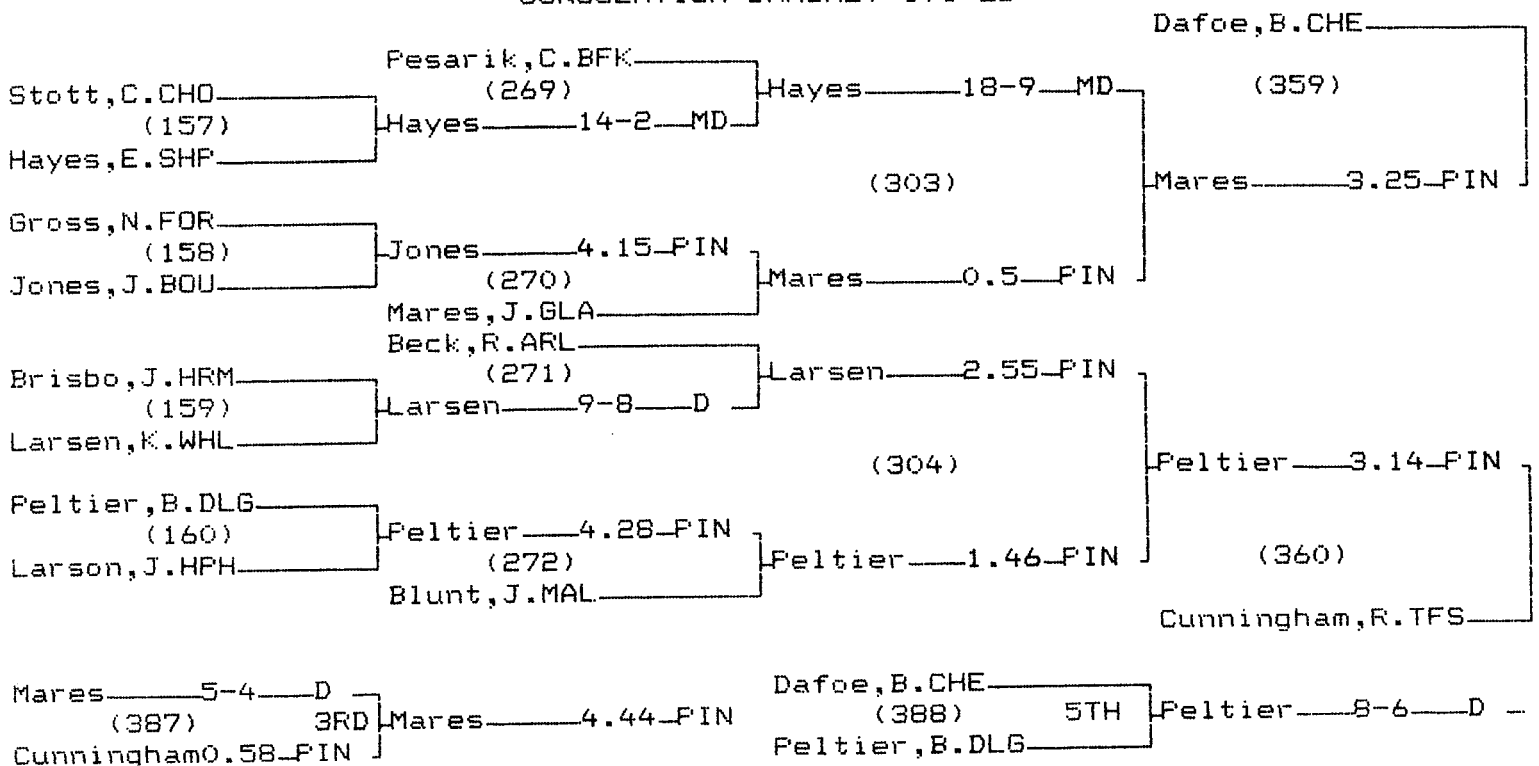

CONSOLATION BRACKET 160 LB

1995 Class B/C State Wrestling Tournament

CHAMPIONS BRACKET 171 LB

CONSOLATION BRACKET 171 LB

1995 Class B/C State Wrestling Tournament

CHAMPIONS BRACKET 189 LB

CONSOLATION BRACKET 189 LB