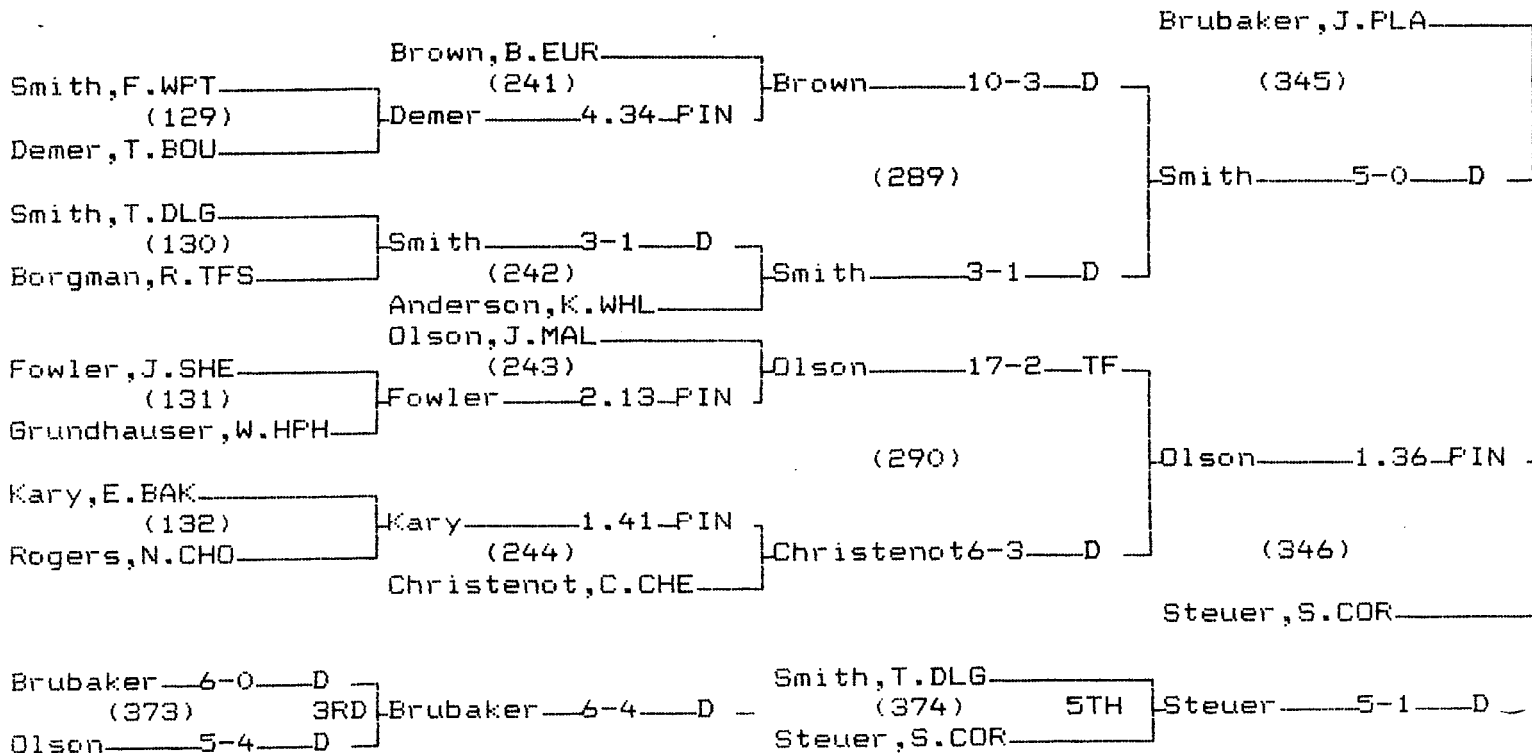

CONSOLATION BRACKET 119 LB

1995 Class B/C State Wrestling Tournament

CHAMPIONS BRACKET 125 LB

CONSOLATION BRACKET 125 LB

1995 Class B/C State Wrestling Tournament

CHAMPIONS BRACKET 130 LB

CONSOLATION BRACKET 130 LB