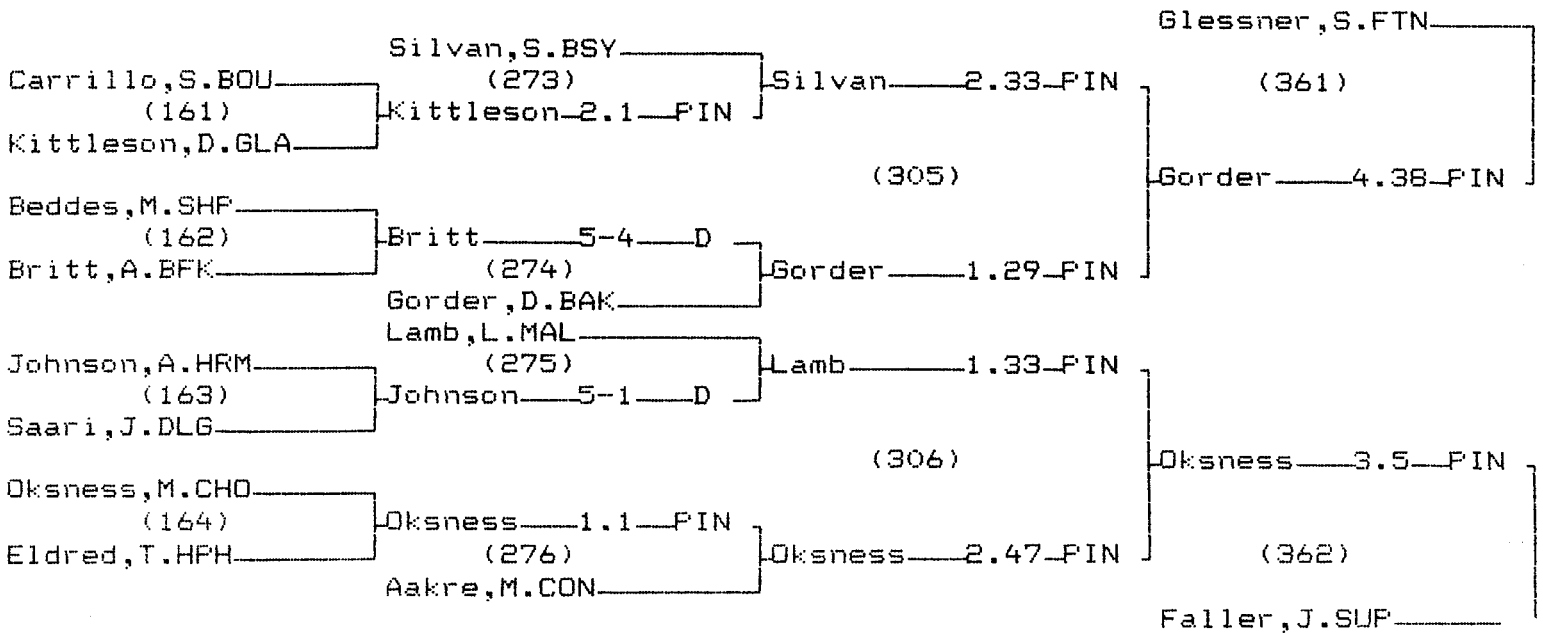

CONSOLATION BRACKET 160 LB

1995 Class B/C State Wrestling Tournament

CHAMPIONS BRACKET 171 LB

CONSOLATION BRACKET 171 LB

1995 Class B/C State Wrestling Tournament

CHAMPIONS BRACKET 189 LB

CONSOLATION BRACKET 189 LB