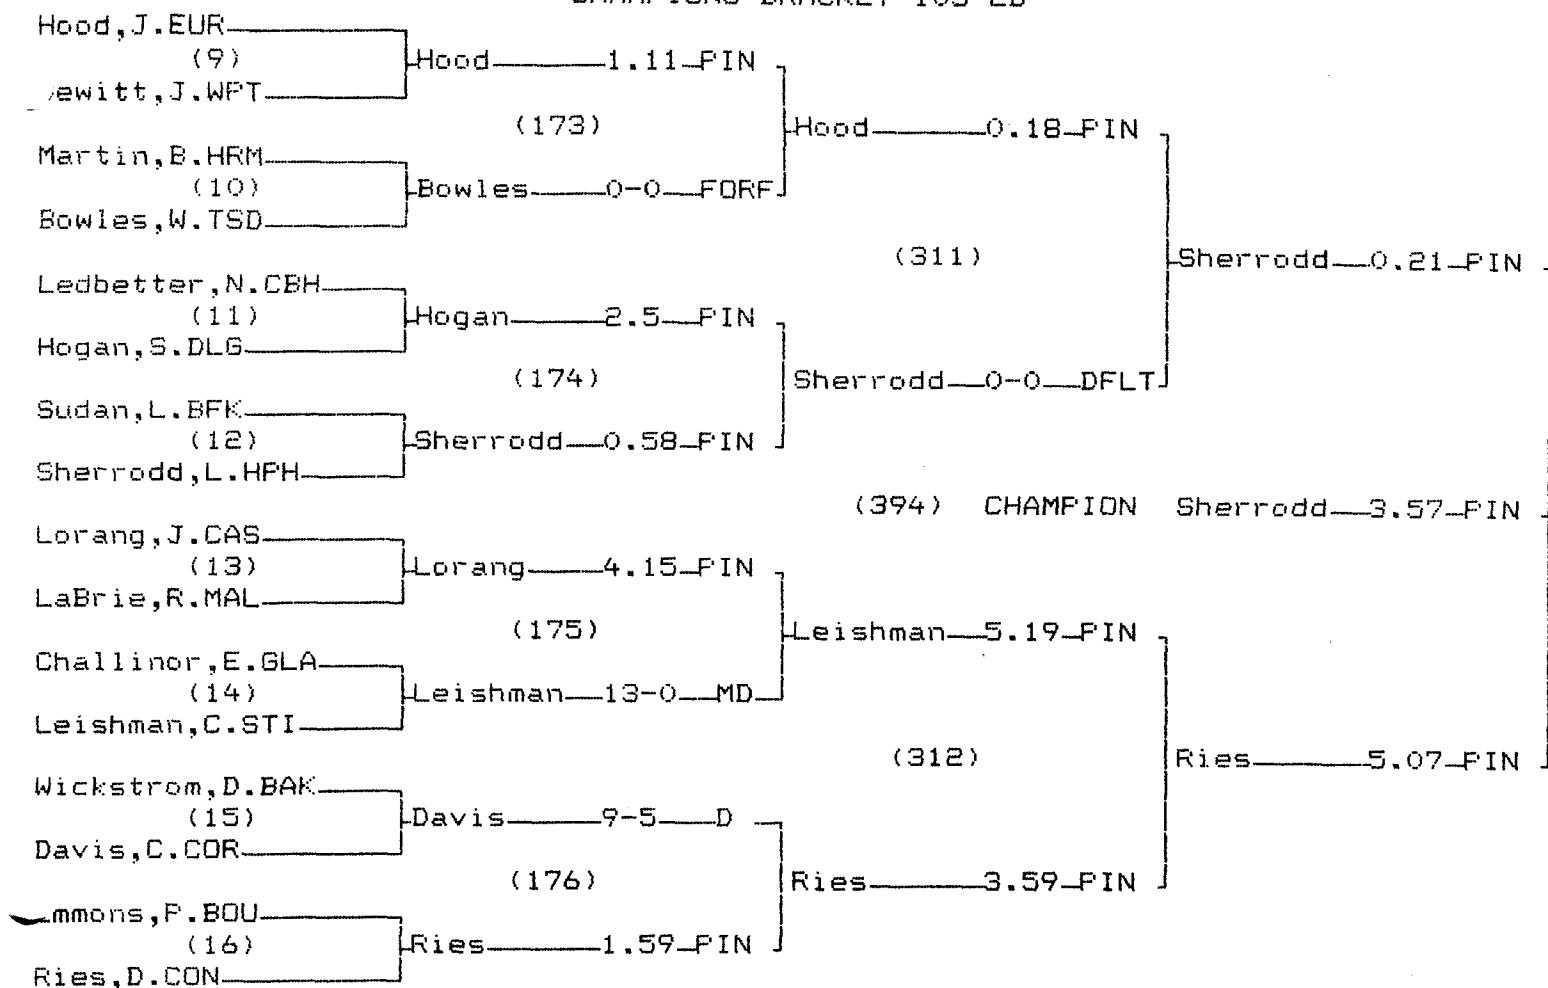

1995 Class B/C State Wrestling Tournament

CHAMPIONS BRACKET 105 LB