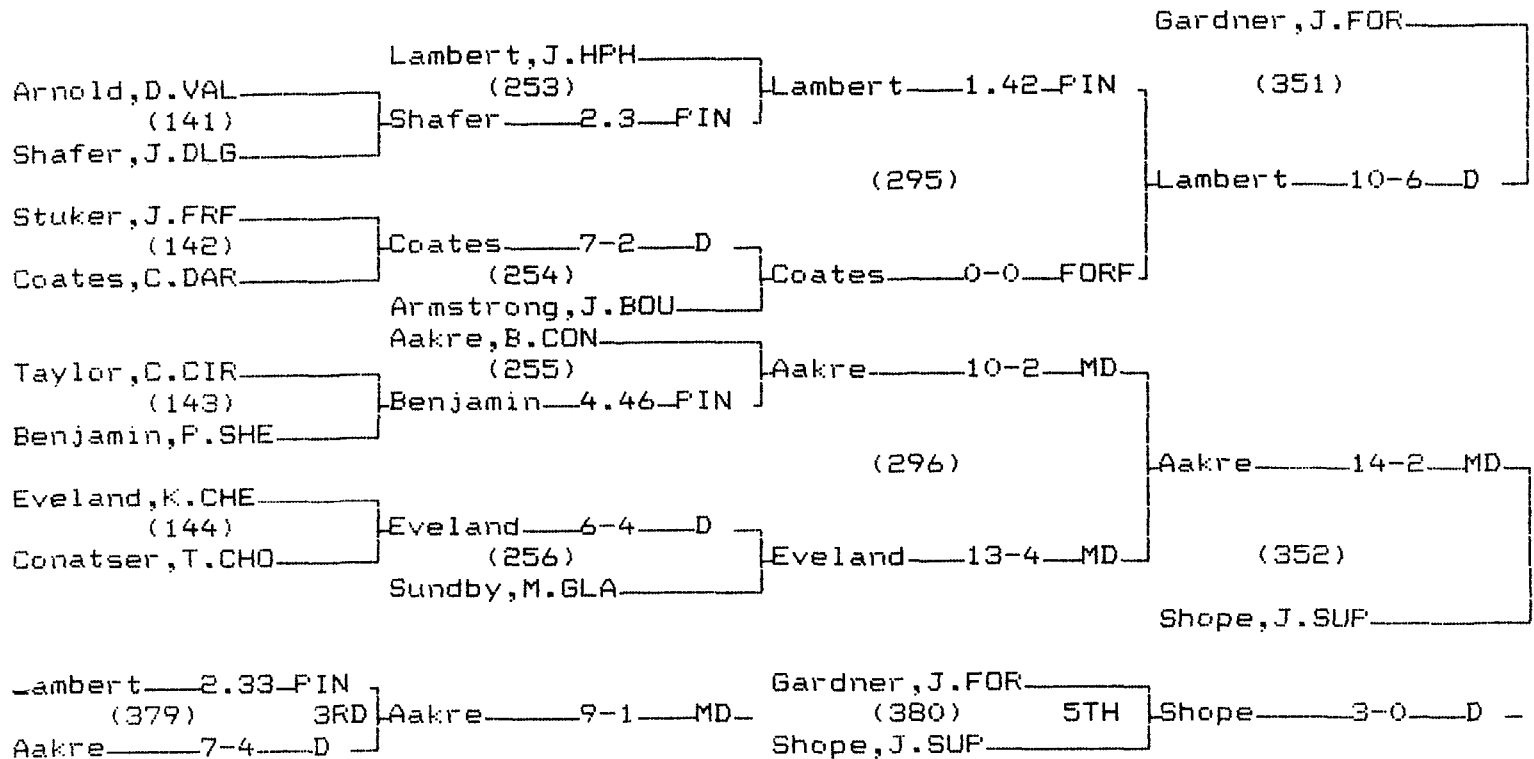

1995 Class B/C State Wrestling Tournament

CHAMPIONS BRACKET 135 LB

CONSOLATION BRACKET 135 LB

1995 Class B/C State Wrestling Tournament

CHAMPIONS BRACKET 140 LB

CONSOLATION BRACKET 140 LB

1995 Class B/C State Wrestling Tournament