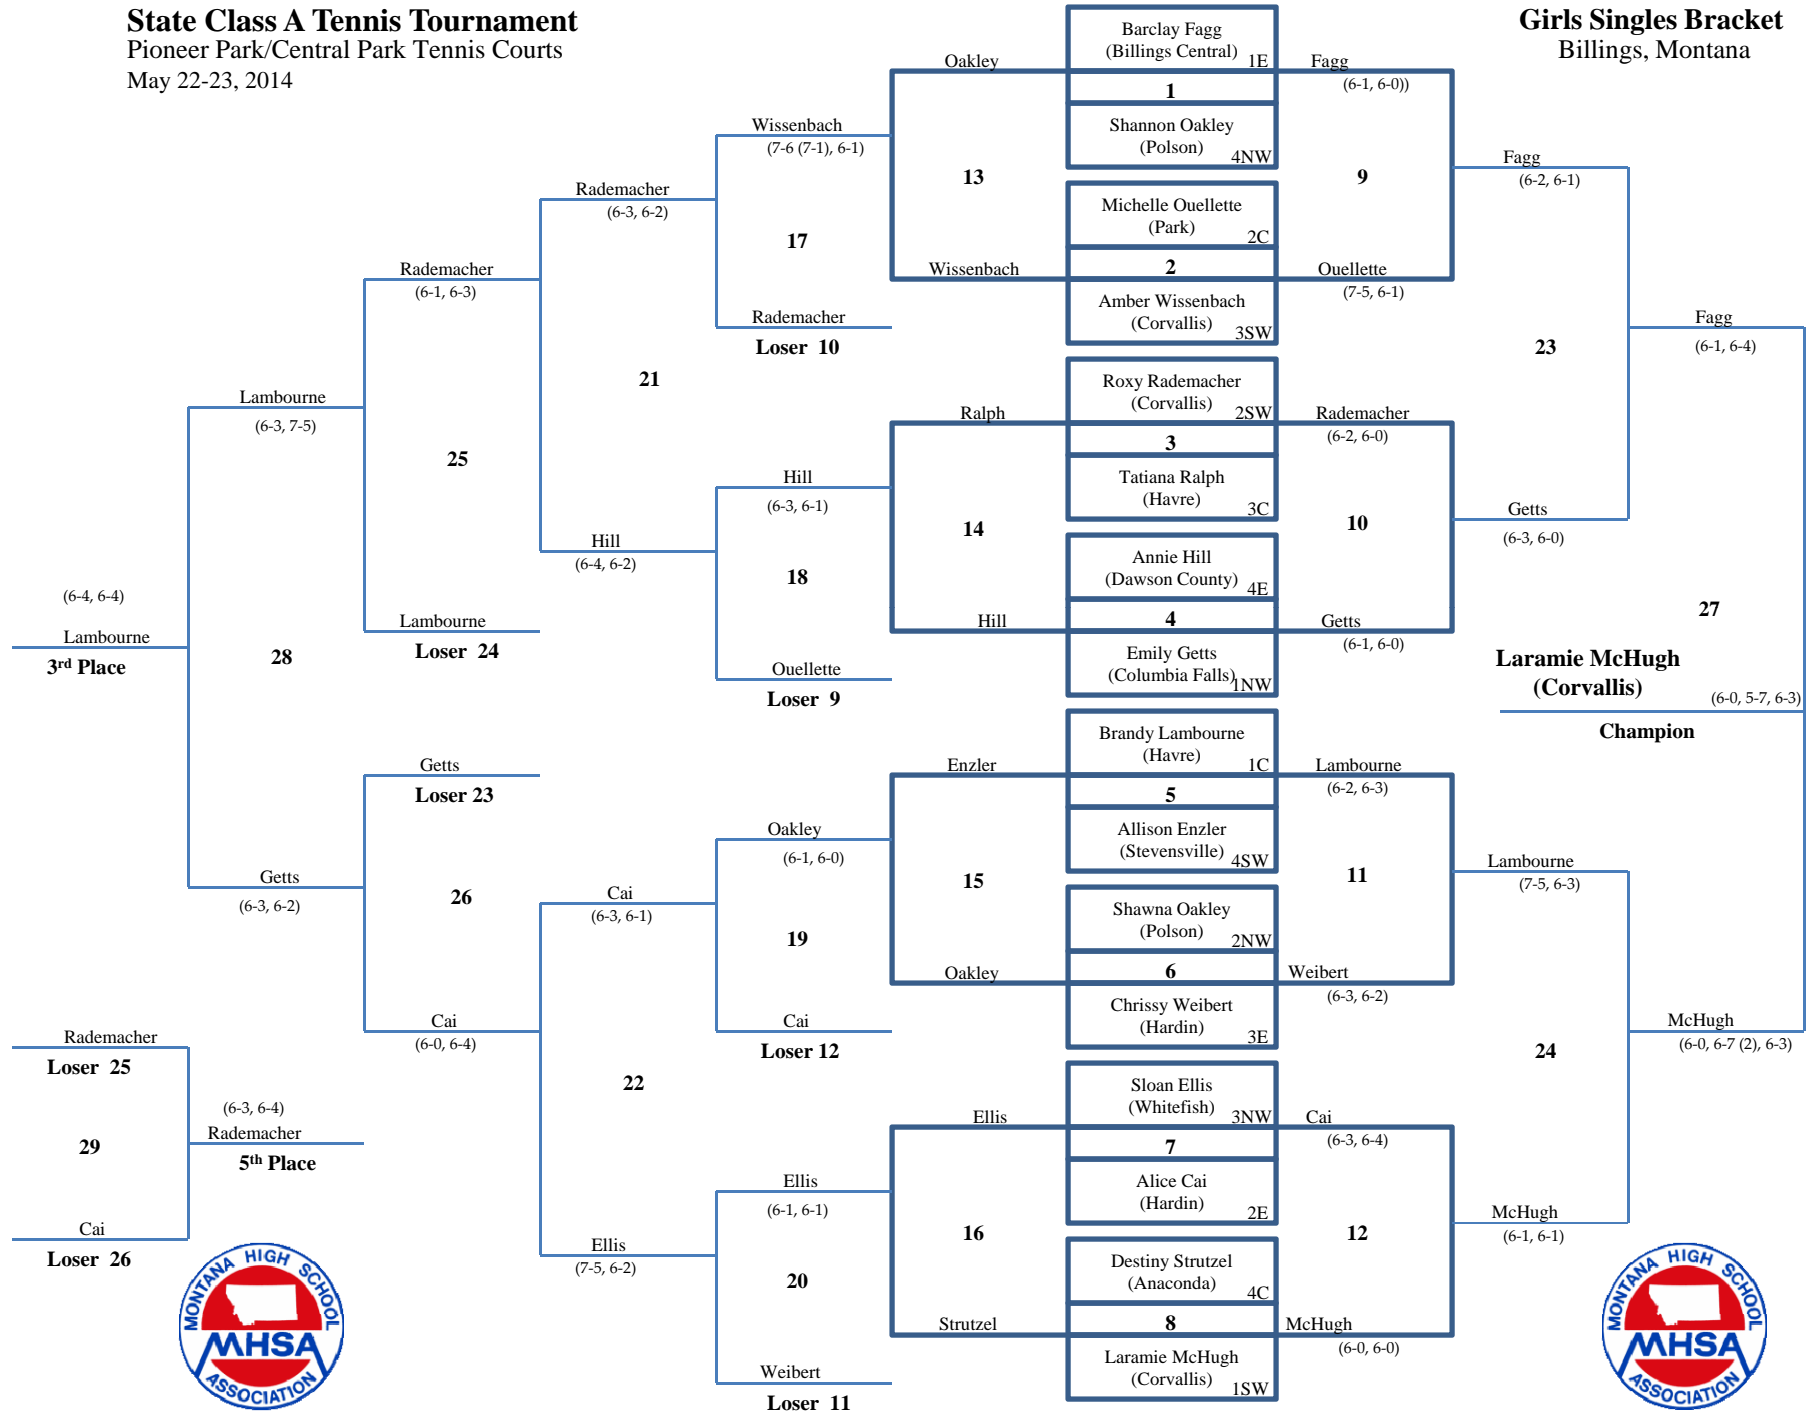

2014 MHSA CLASS A STATE TENNIS TOURNAMENT RESULTS

MAY 22-23, 2014

(BILLINGS, MT)

GIRLS' TEAM RESULTS:

1. Corvallis 33pts
2. Hardin 23 pts
3. Park 23pts.
4. Billings Central 20 pts

GIRLS' INDIVIDUAL RESULTS:

SINGLES:

1. Laramie McHugh (Corvallis)
2. Barclay Fagg (Billings Central)
3. Brandy Lambourne (Havre)
4. Emily Getts (Columbia Falls)
5. Roxy Rademacher (Corvallis)
6. Alice Cai (Hardin)

DOUBLES:

1. Hannah Ware/Katie McCleary (Hardin)
2. Tegan Lane/Lindsay Lane (Park)
3. Emma Decker/Annie Sangster (Corvallis)
4. Mariel Kelley/Emilee Coleman (Park)
5. Caroline Carbo/Heather Luedtke (Whitefish)
6. Casey Tehle/Becca Shipp (Billings Central)

State Class A Tennis Tournament
 Pioneer Park/Central Park Tennis Courts
 May 22-23, 2014

Girls Singles Bracket
 Billings, Montana

State Class A Tennis Tournament
 Pioneer Park/Central Park Tennis Courts
 May 22-23, 2014

Girls Doubles Bracket
 Billings, Montana