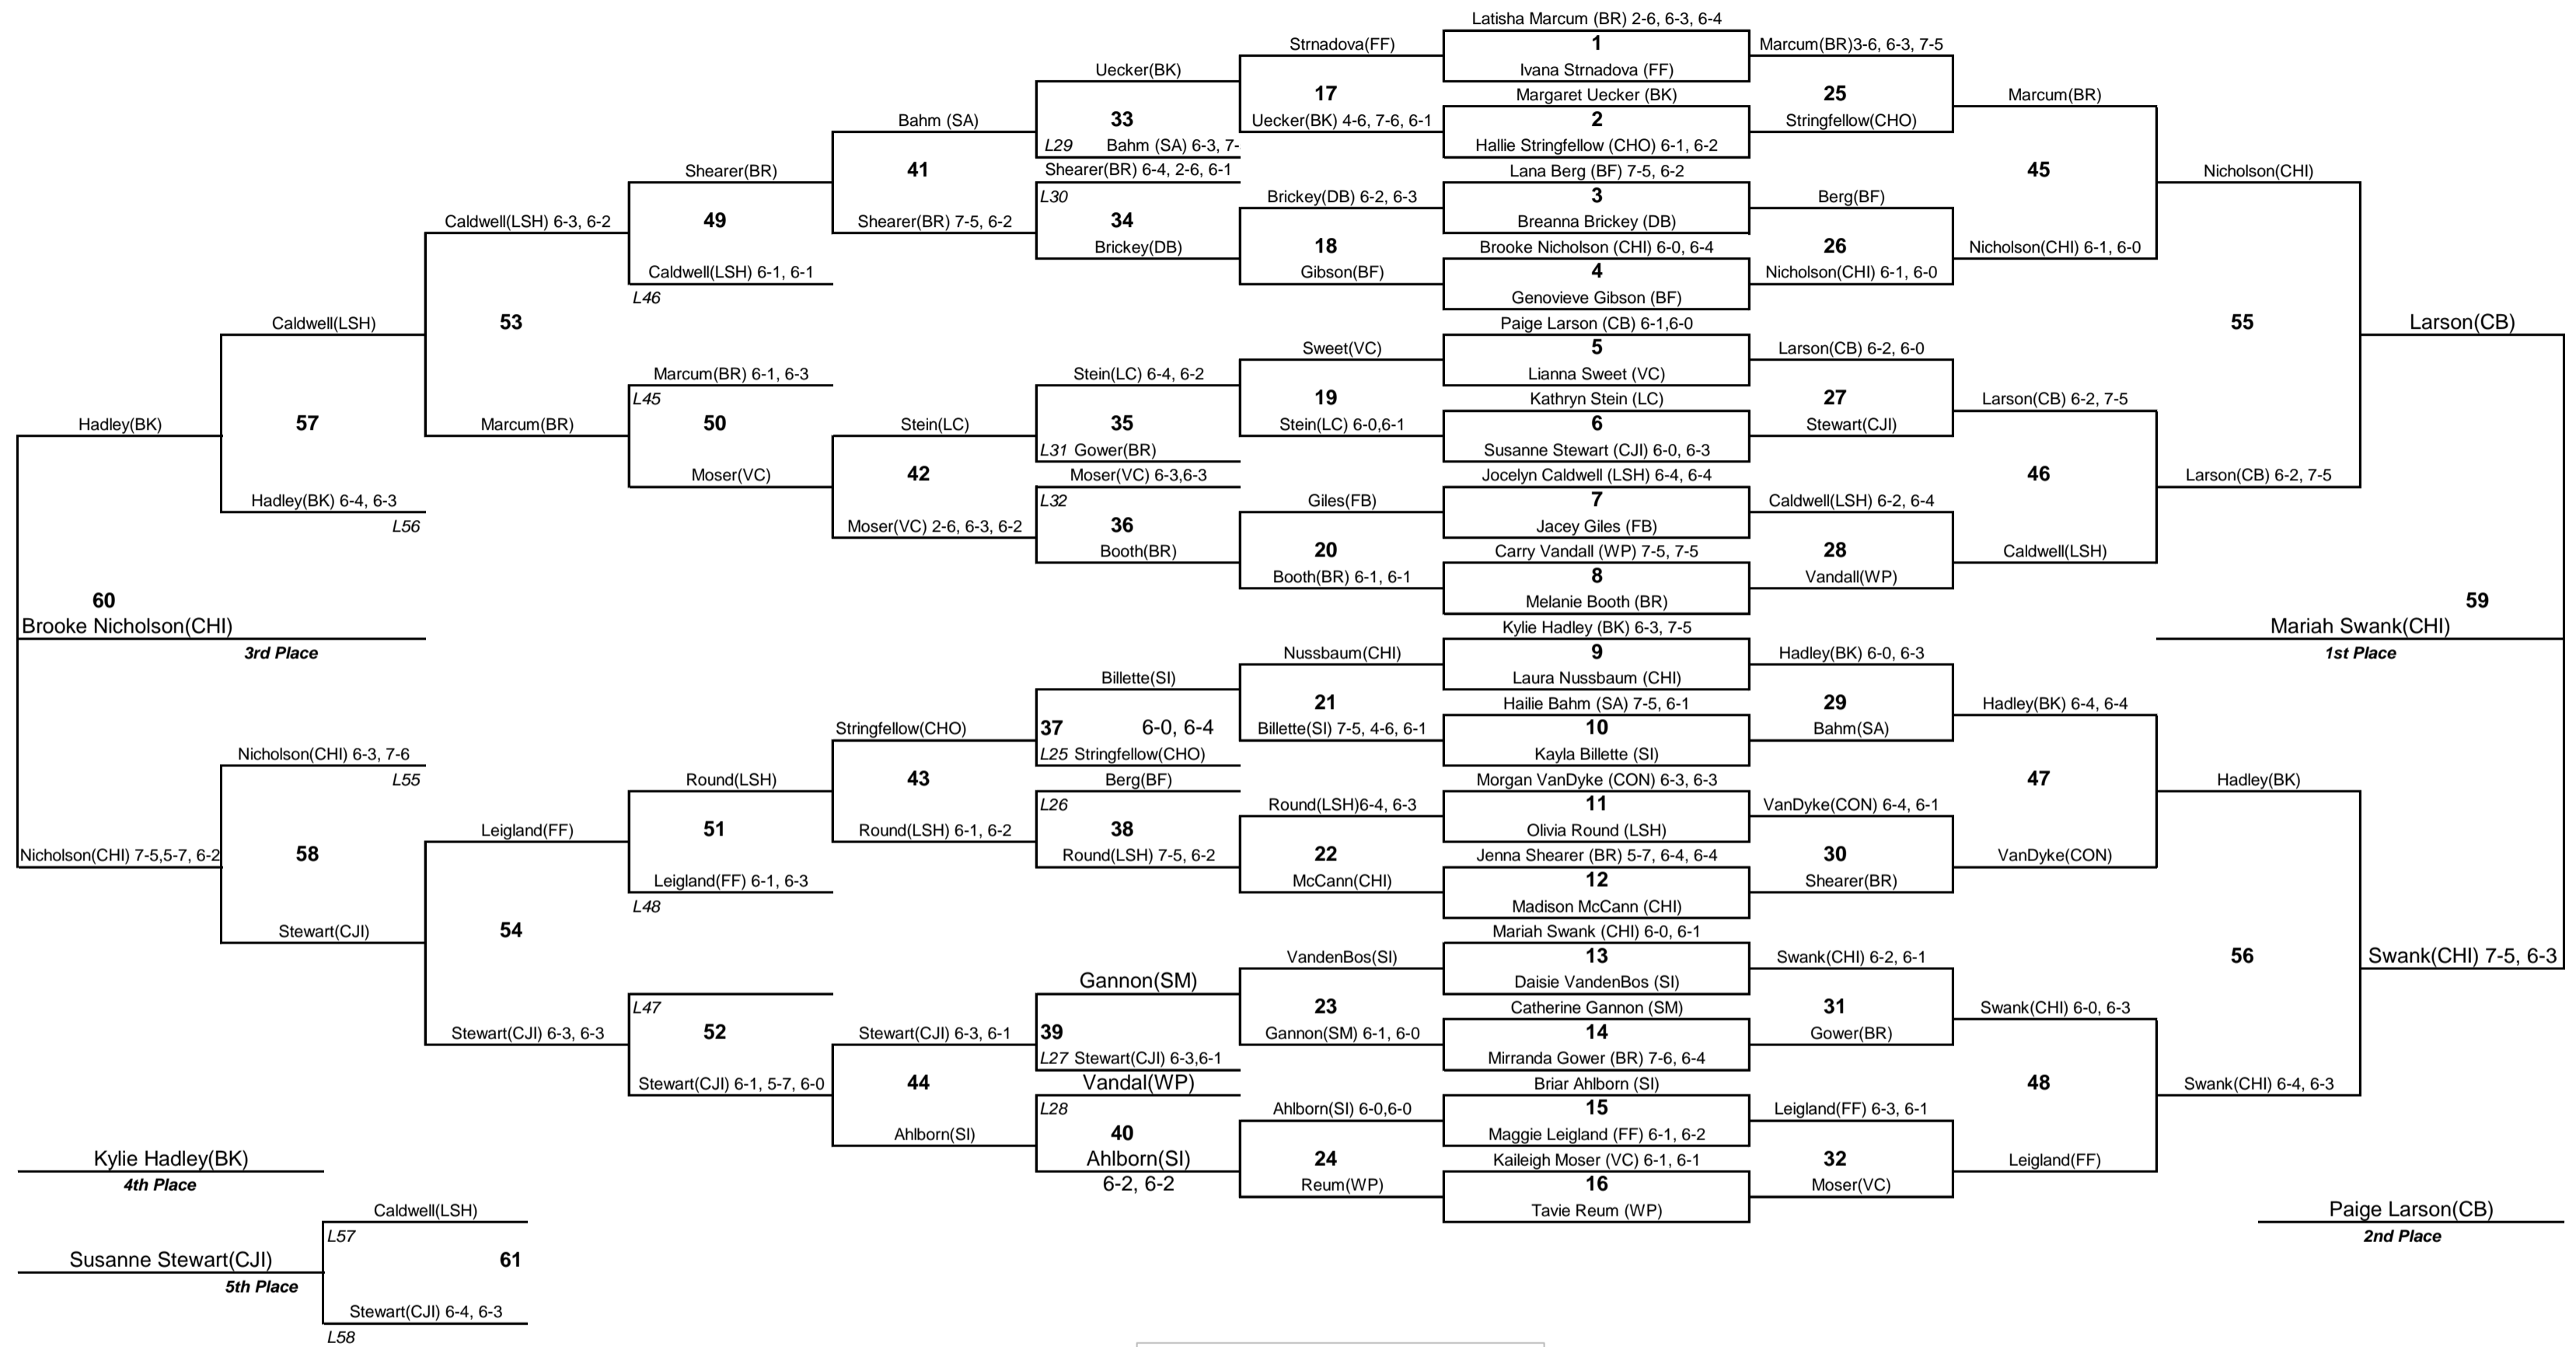

2014 GIRLS TEAM SCORE SHEET

SCHOOL	DAY 1			DAY 2			DAY 3		
	Singles	Doubles	Total	Singles	Doubles	Total	Singles	Doubles	Total
Baker	5	4	9	2	1	12	5		17
Bigfork	2	6	8		2	10		1	11
Broadwater(Townsend)	10	7	17	2	5	24		7	31
Chester-Joplin-Inverness	3	4	7	3		10	3		13
Chinook	8	4	12	6	1	19	16		35
Choteau	3	4	7		2	9		3	12
Conrad	4	3	7			7			7
Cut Bank	4	5	9	4	2	15	7	6	28
Darby	1	0	1			1			1
Fairfield-Power	4	4	8	1	4	13		10	23
Forsyth	0	0	0			0			0
Fort Benton	0	3	3		1	4			4
Granite(Philipsburg)	0	0	0			0			0
Jefferson(Boulder)	0	1	1			1			1
Lincoln(Eureka)	2	0	2			2			2
Loyola	6	0	6	3		9	1		10
Ronan	0	2	2			2			2
Simms	1	0	1			1			1
St. Ignatius	3	0	3			3			3
Superior-Alberton	3	1	4		1	5			5
Troy	0	1	1		3	4		5	9
Valley Christian	3	0	3	1		4			4
Wolf Point	2	3	5			5			5

2014 State B/C Tennis Girls Singles Championship

Participating Teams

Baker (BK)	Bigfork (BF)
Broadwater (BR)	Chinook (CHI)
Choteau (CHO)	Chester/Joplin/Inverness (CJI)
Conrad (CON)	Cut Bank (CB)
Darby (DB)	Fairfield (FF)
Forsyth (FOR)	Fort Benton (FB)
Granite (GR)	Jefferson (JF)
Lincoln Country (LC)	Loyola (LSH)
Ronan (RN)	Superior/Alberton (SA)
St. Ignatius (SI)	Troy (TR)
Valley Christian (VC)	Wolf Point (WP)

2014 State B/C Tennis Girls Doubles Championship

Participating Teams

Baker (BK)	Bigfork (BF)
Broadwater (BR)	Chinook (CHI)
Choteau (CHO)	Chester/Joplin/Inverness (CJI)
Conrad (CON)	Cut Bank (CB)
Darby (DB)	Fairfield (FF)
Forsyth (FOR)	Fort Benton (FB)
Granite (GR)	Jefferson (JF)
Lincoln Country (LC)	Loyola (LSH)
Ronan (RN)	Superior/Alberton (SA)
St. Ignatius (SI)	Troy (TR)
Valley Christian VC)	Wolf Point (WP)