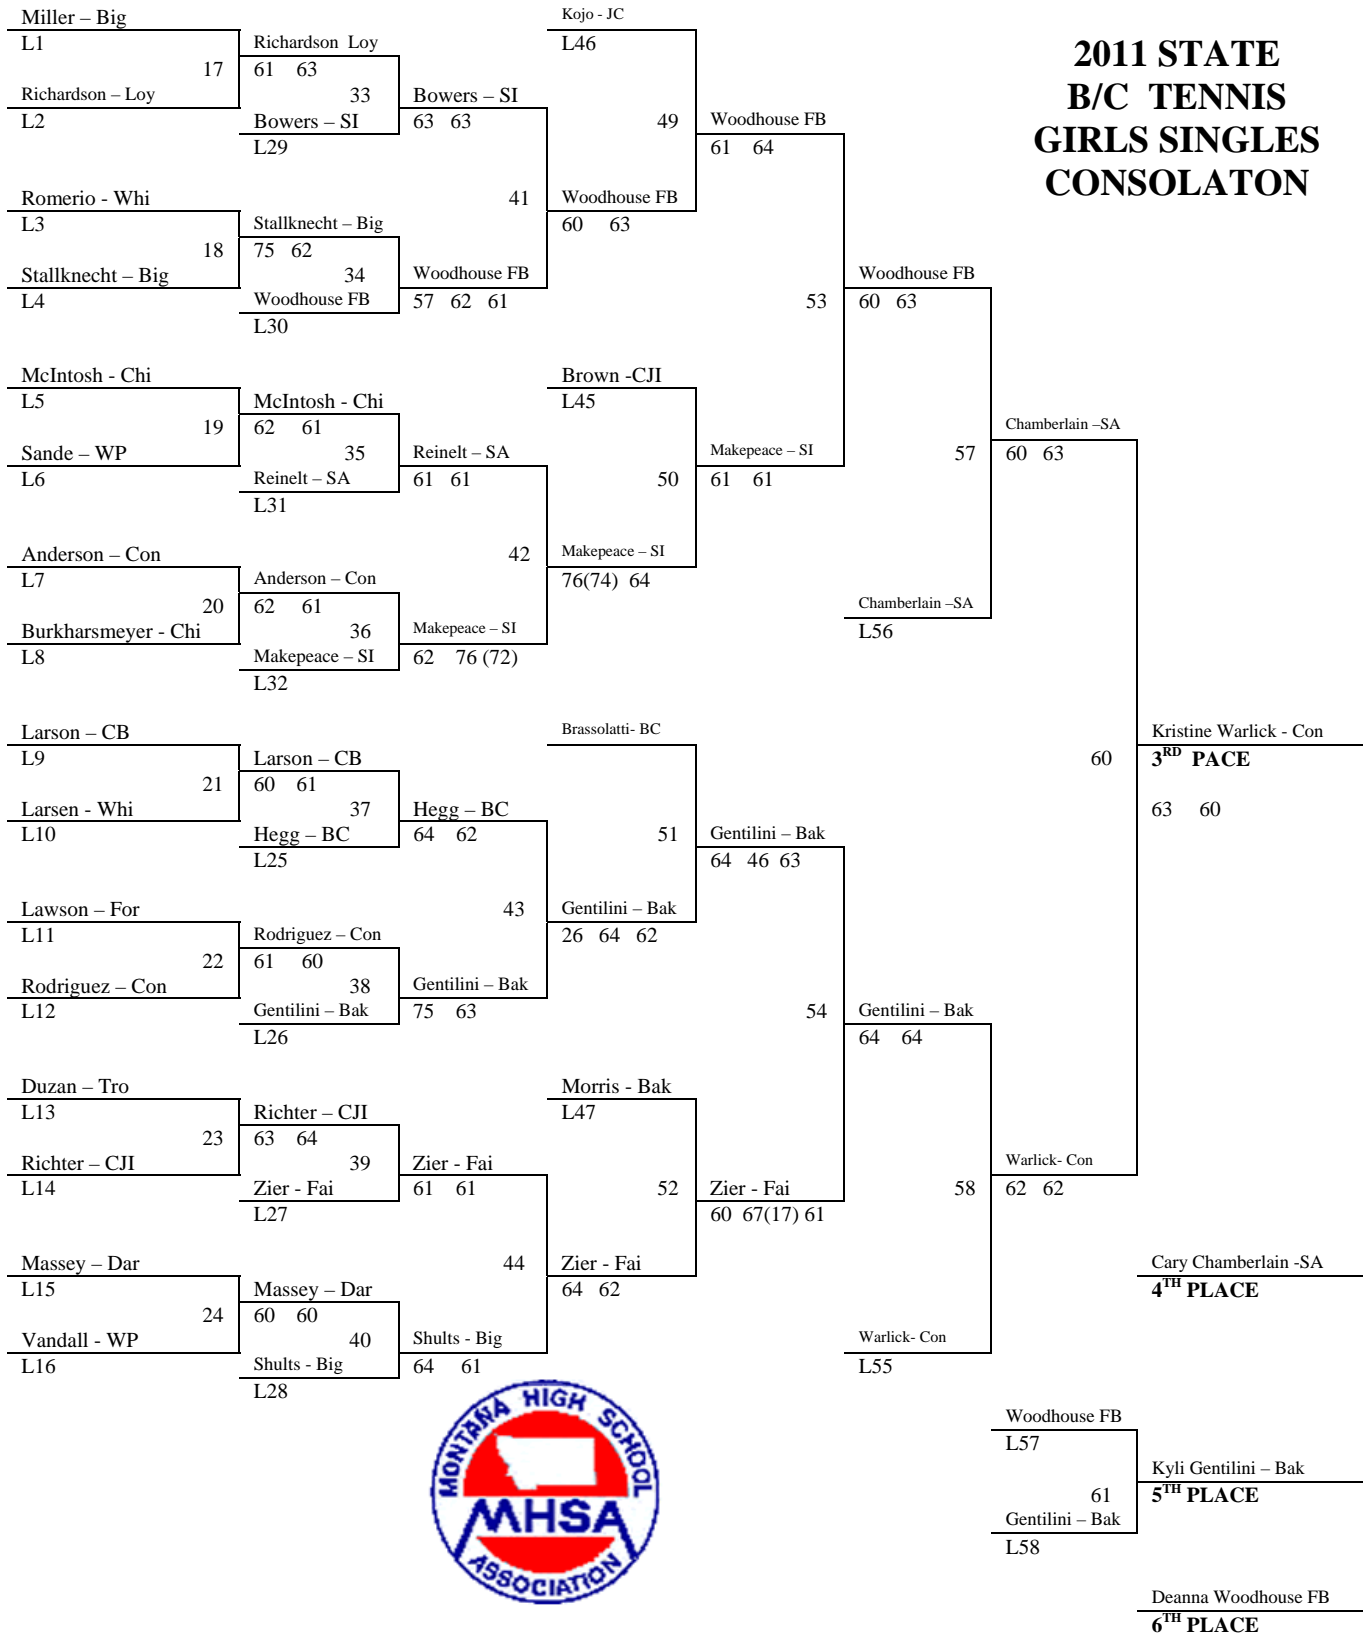

2011 STATE B/C TENNIS GIRLS SINGLES CONSOLATON