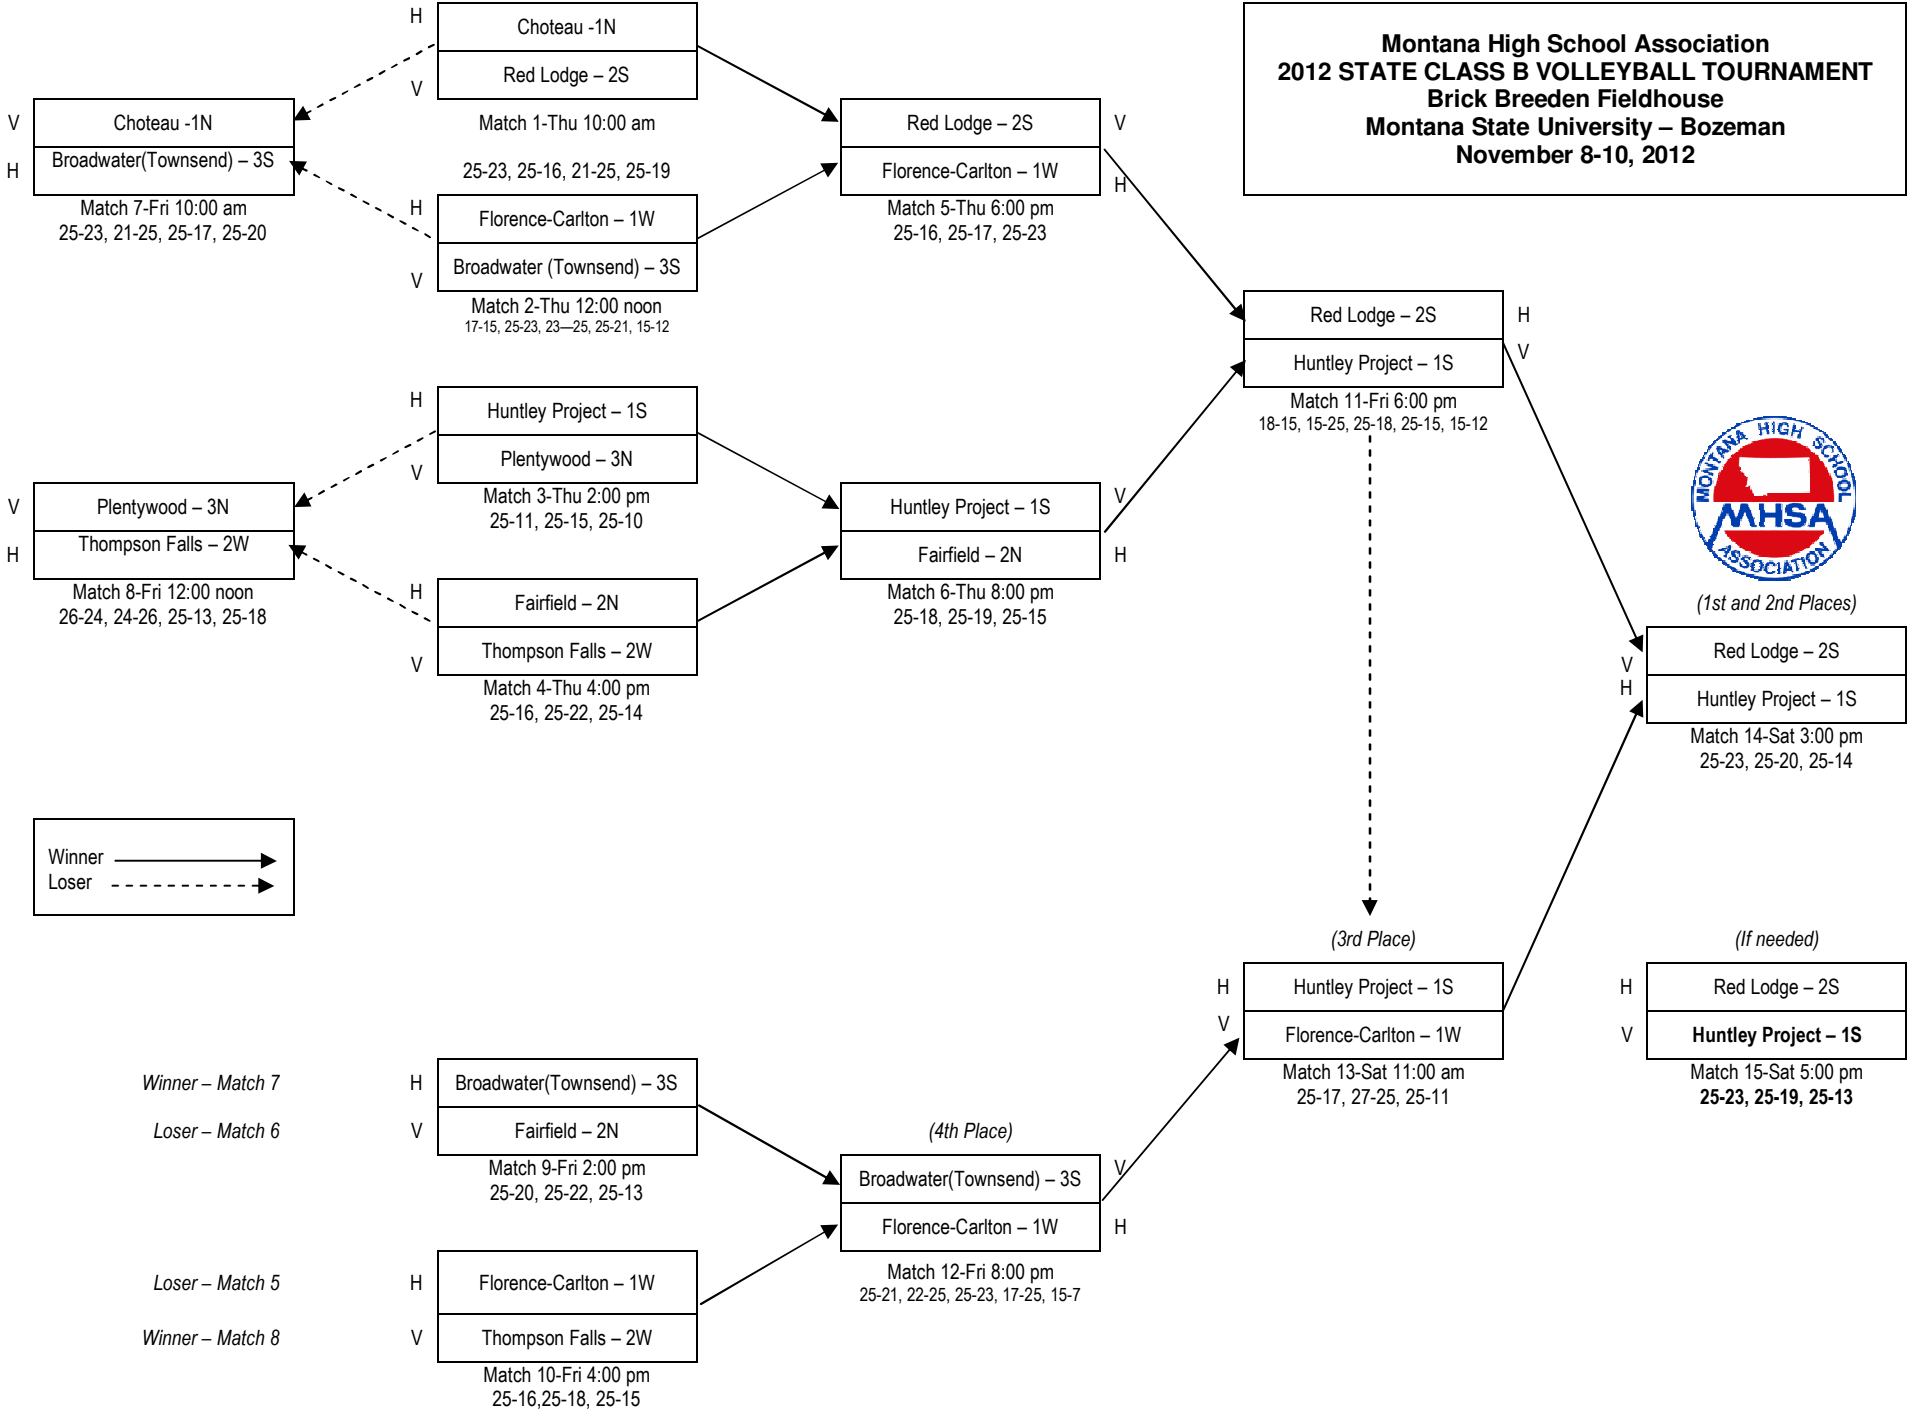

**Montana High School Association  
2012 STATE CLASS B VOLLEYBALL TOURNAMENT  
Brick Breeden Fieldhouse  
Montana State University – Bozeman  
November 8-10, 2012**

*(1st and 2nd Places)*

*(3rd Place)*

*(4th Place)*

*(If needed)*

*Winner – Match 7*

*Loser – Match 6*

*Loser – Match 5*

*Winner – Match 8*