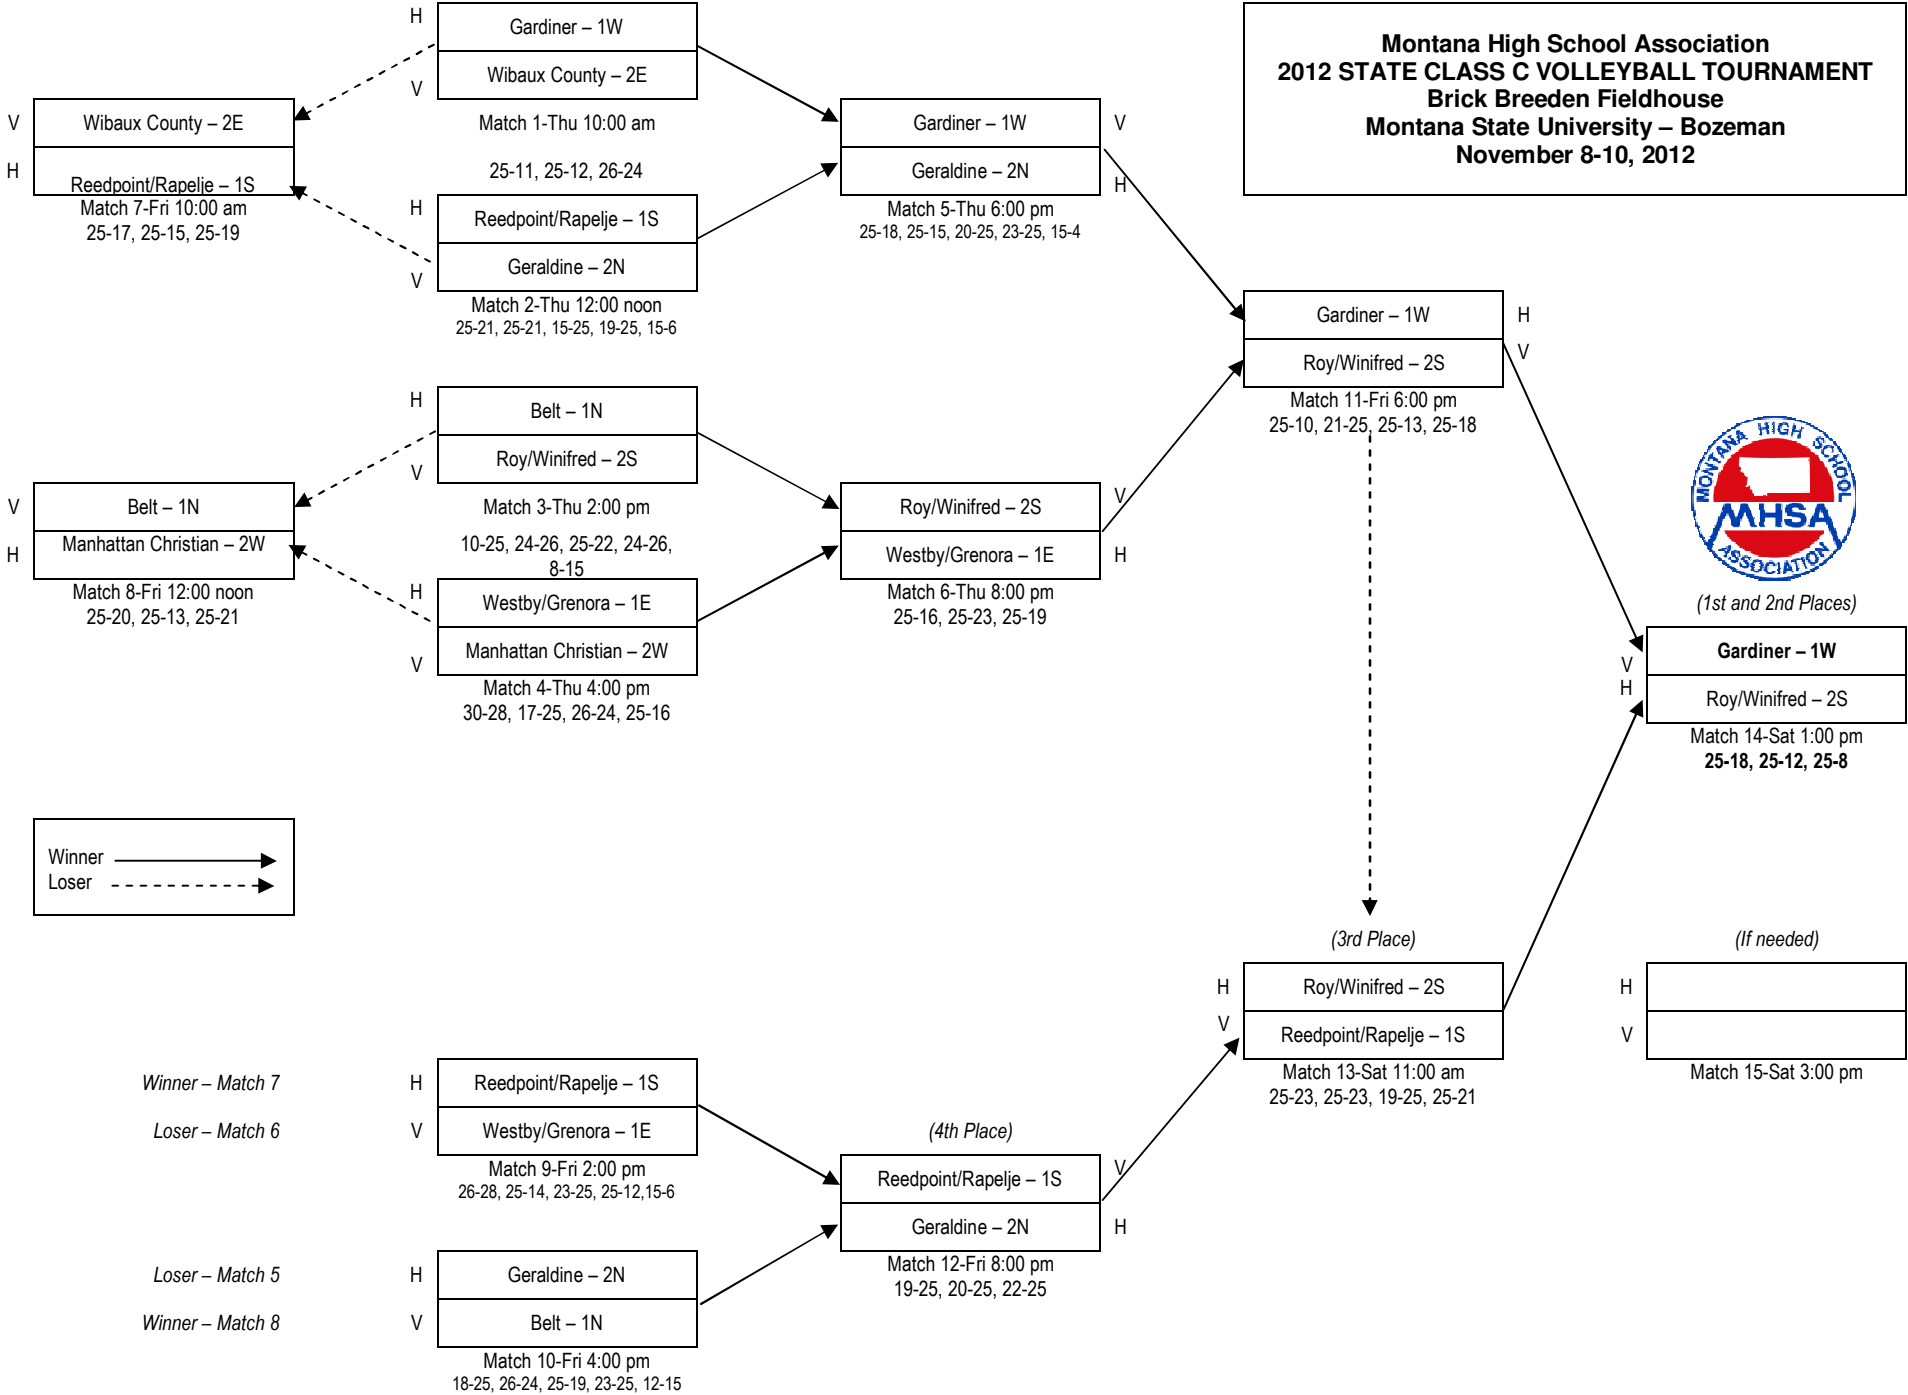

**Montana High School Association  
2012 STATE CLASS C VOLLEYBALL TOURNAMENT  
Brick Breeden Fieldhouse  
Montana State University – Bozeman  
November 8-10, 2012**

Winner – Match 7

Loser – Match 6

Loser – Match 5

Winner – Match 8

(4th Place)

(3rd Place)

(If needed)