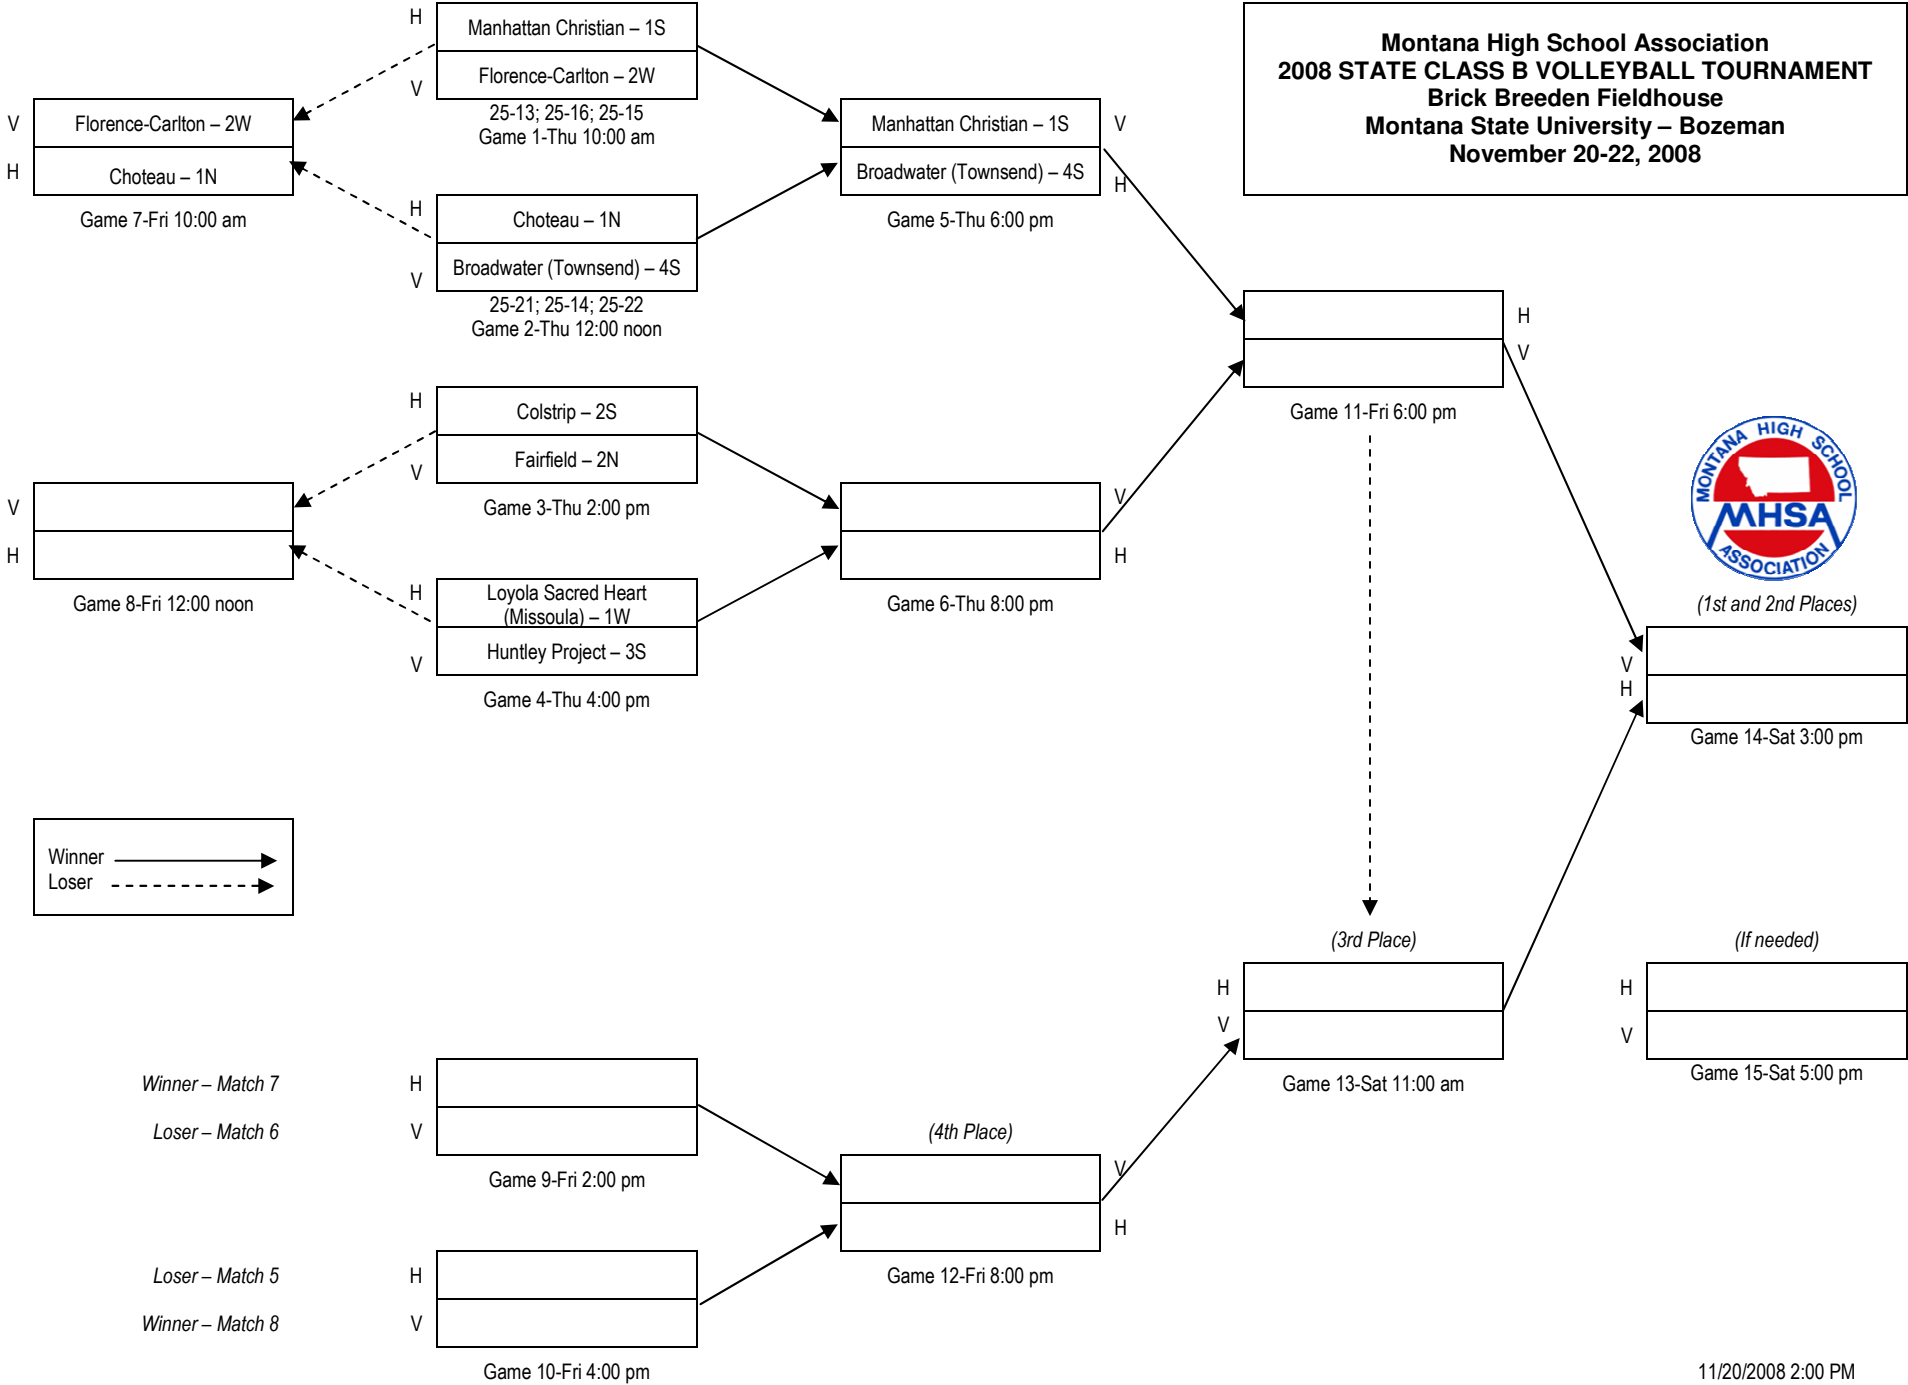

**Montana High School Association  
2008 STATE CLASS B VOLLEYBALL TOURNAMENT  
Brick Breeden Fieldhouse  
Montana State University – Bozeman  
November 20-22, 2008**

(1st and 2nd Places)

(3rd Place)

(If needed)