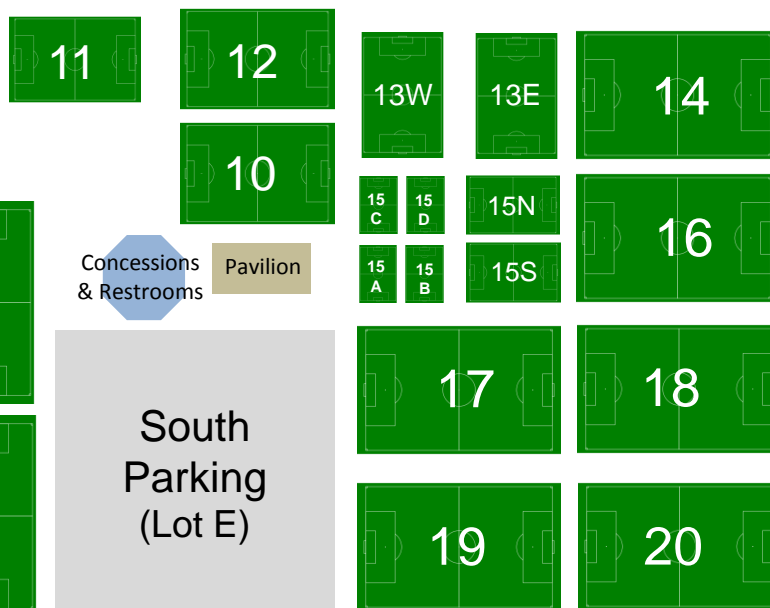

Southwest

Parking

The Village At Sports Center

Concessions & Restrooms Pavilion

South Parking
(Lot E)

Southeast Parking
(Lot D)

Wimbledon Drive