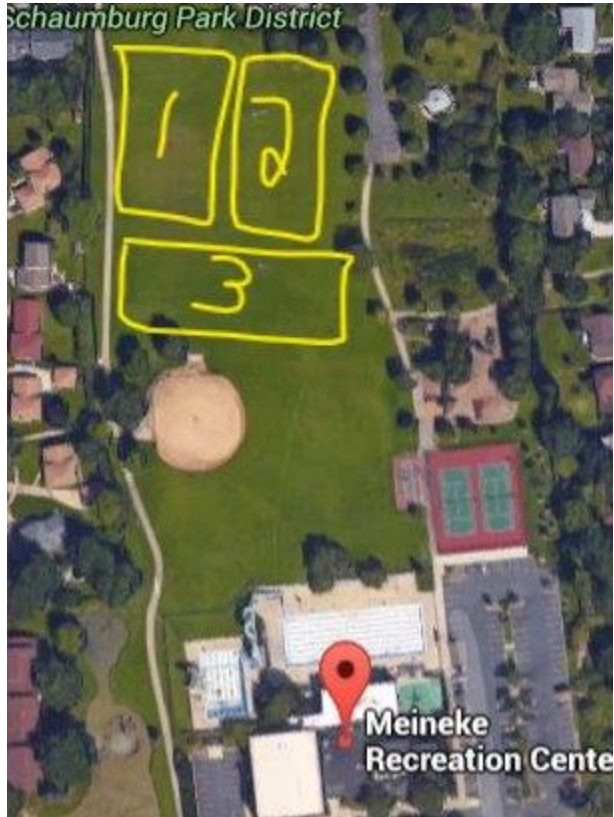

Abrahamsen Park

230 S. Summit Drive, Schaumburg, IL 60193

Jane Adams Junior High

700 S Springinsguth Rd, Schaumburg, IL 60193

1. North Tennis Courts
2. Grass Strip South of Norwell
3. Front Strip of Grass

1. West of Creek
2. West of Playground
3. South of Playground

Kingsport East Park

750 E. Wise Road, Schaumburg, IL 60193

1. West Field
2. East Field

Kingsport Terrace

West of Roselle Road

Knollwood Park

321 N. Knollwood Drive, Schaumburg, IL 60194

1. North Field
2. Middle Field
3. South Field

McLemore Park

600 N. Springinsguth Road, Schaumburg, IL 60194

1. North Field
2. South Field

Meineke Park

220 E. Weathersfield Way, Schaumburg, IL 60193

1. Northwest Field
2. Northeast Field
3. South Field