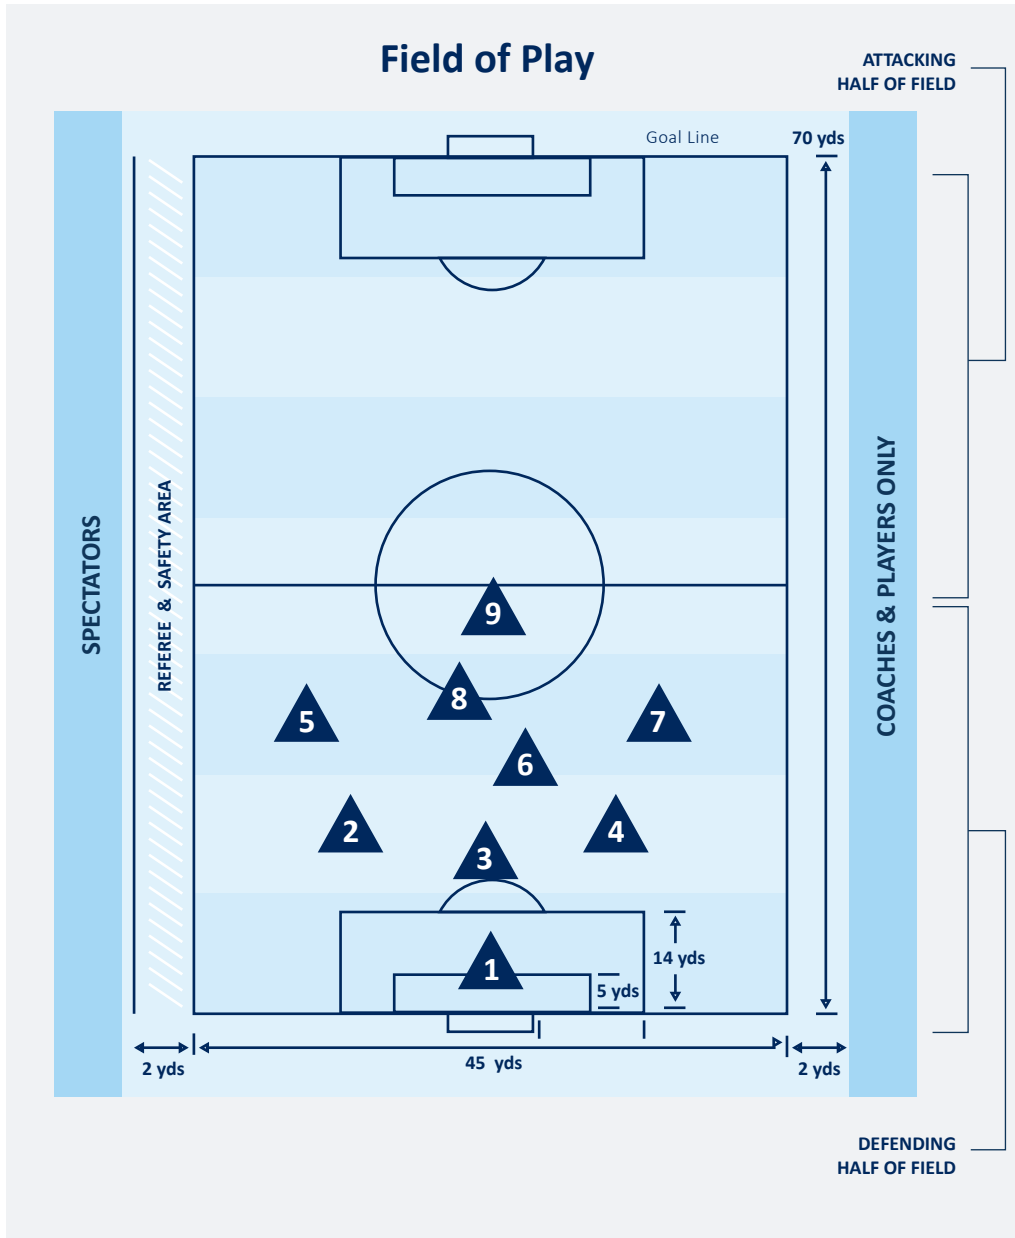

GAME ORGANIZATION

9v9 Playing Format

Organization

9 Players (includes Goalkeeper)

Size 4 Ball

Two 30 Minute Halves, with a 10 Minute half-time

Center Referee and Assistant Referees

Substitutions can be made at any stoppage

Coaches

Coaches and players are permitted in the Coach/Player Technical Area ONLY. Coaches are not permitted on the field unless given permission by the referee.

Spectator Area

All parents, family and friends are encouraged to watch the game from here.

Safety Area

This area is designed to create safety for all players in the game. The area allows for uninterrupted referee and player movement.

LEGEND

▲
Attacking Player

●
Defending Player

●
Ball

→
Pass

→
Run