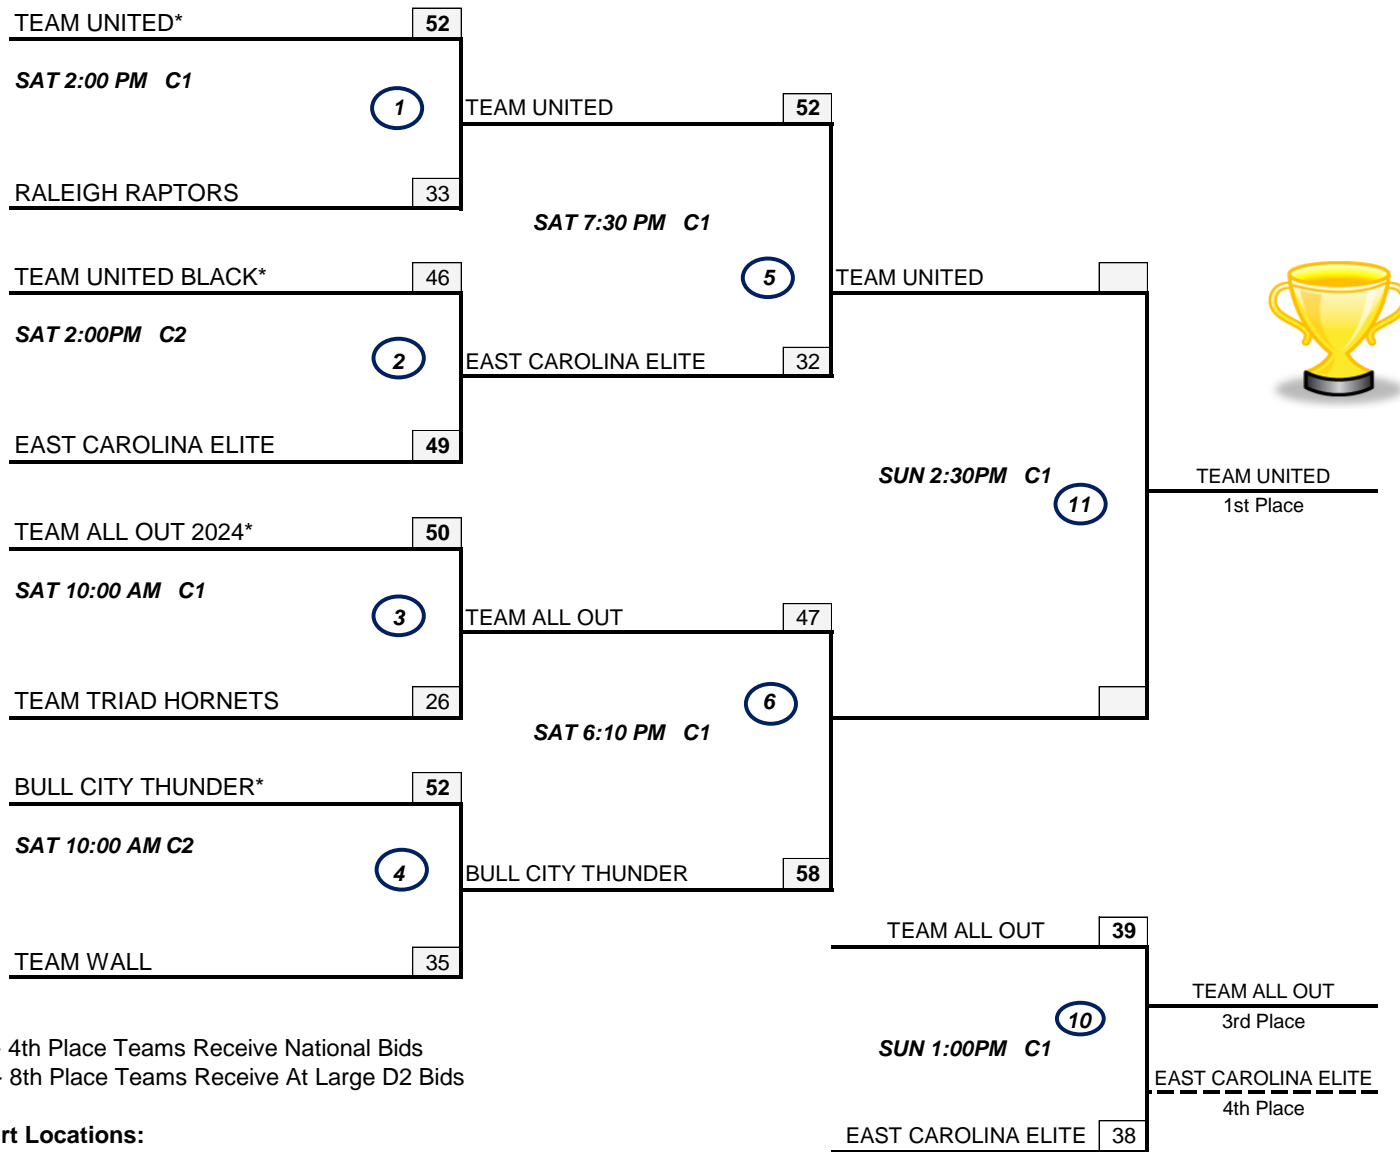

NCAAU 2016 STATE CHAMPIONSHIPS - 10U D1

FOREST CITY, NC

APRIL 30 - MAY 1, 2016

*Home Team is Top of Bracket

1st - 4th Place Teams Receive National Bids
 5th - 8th Place Teams Receive At Large D2 Bids

Court Locations: