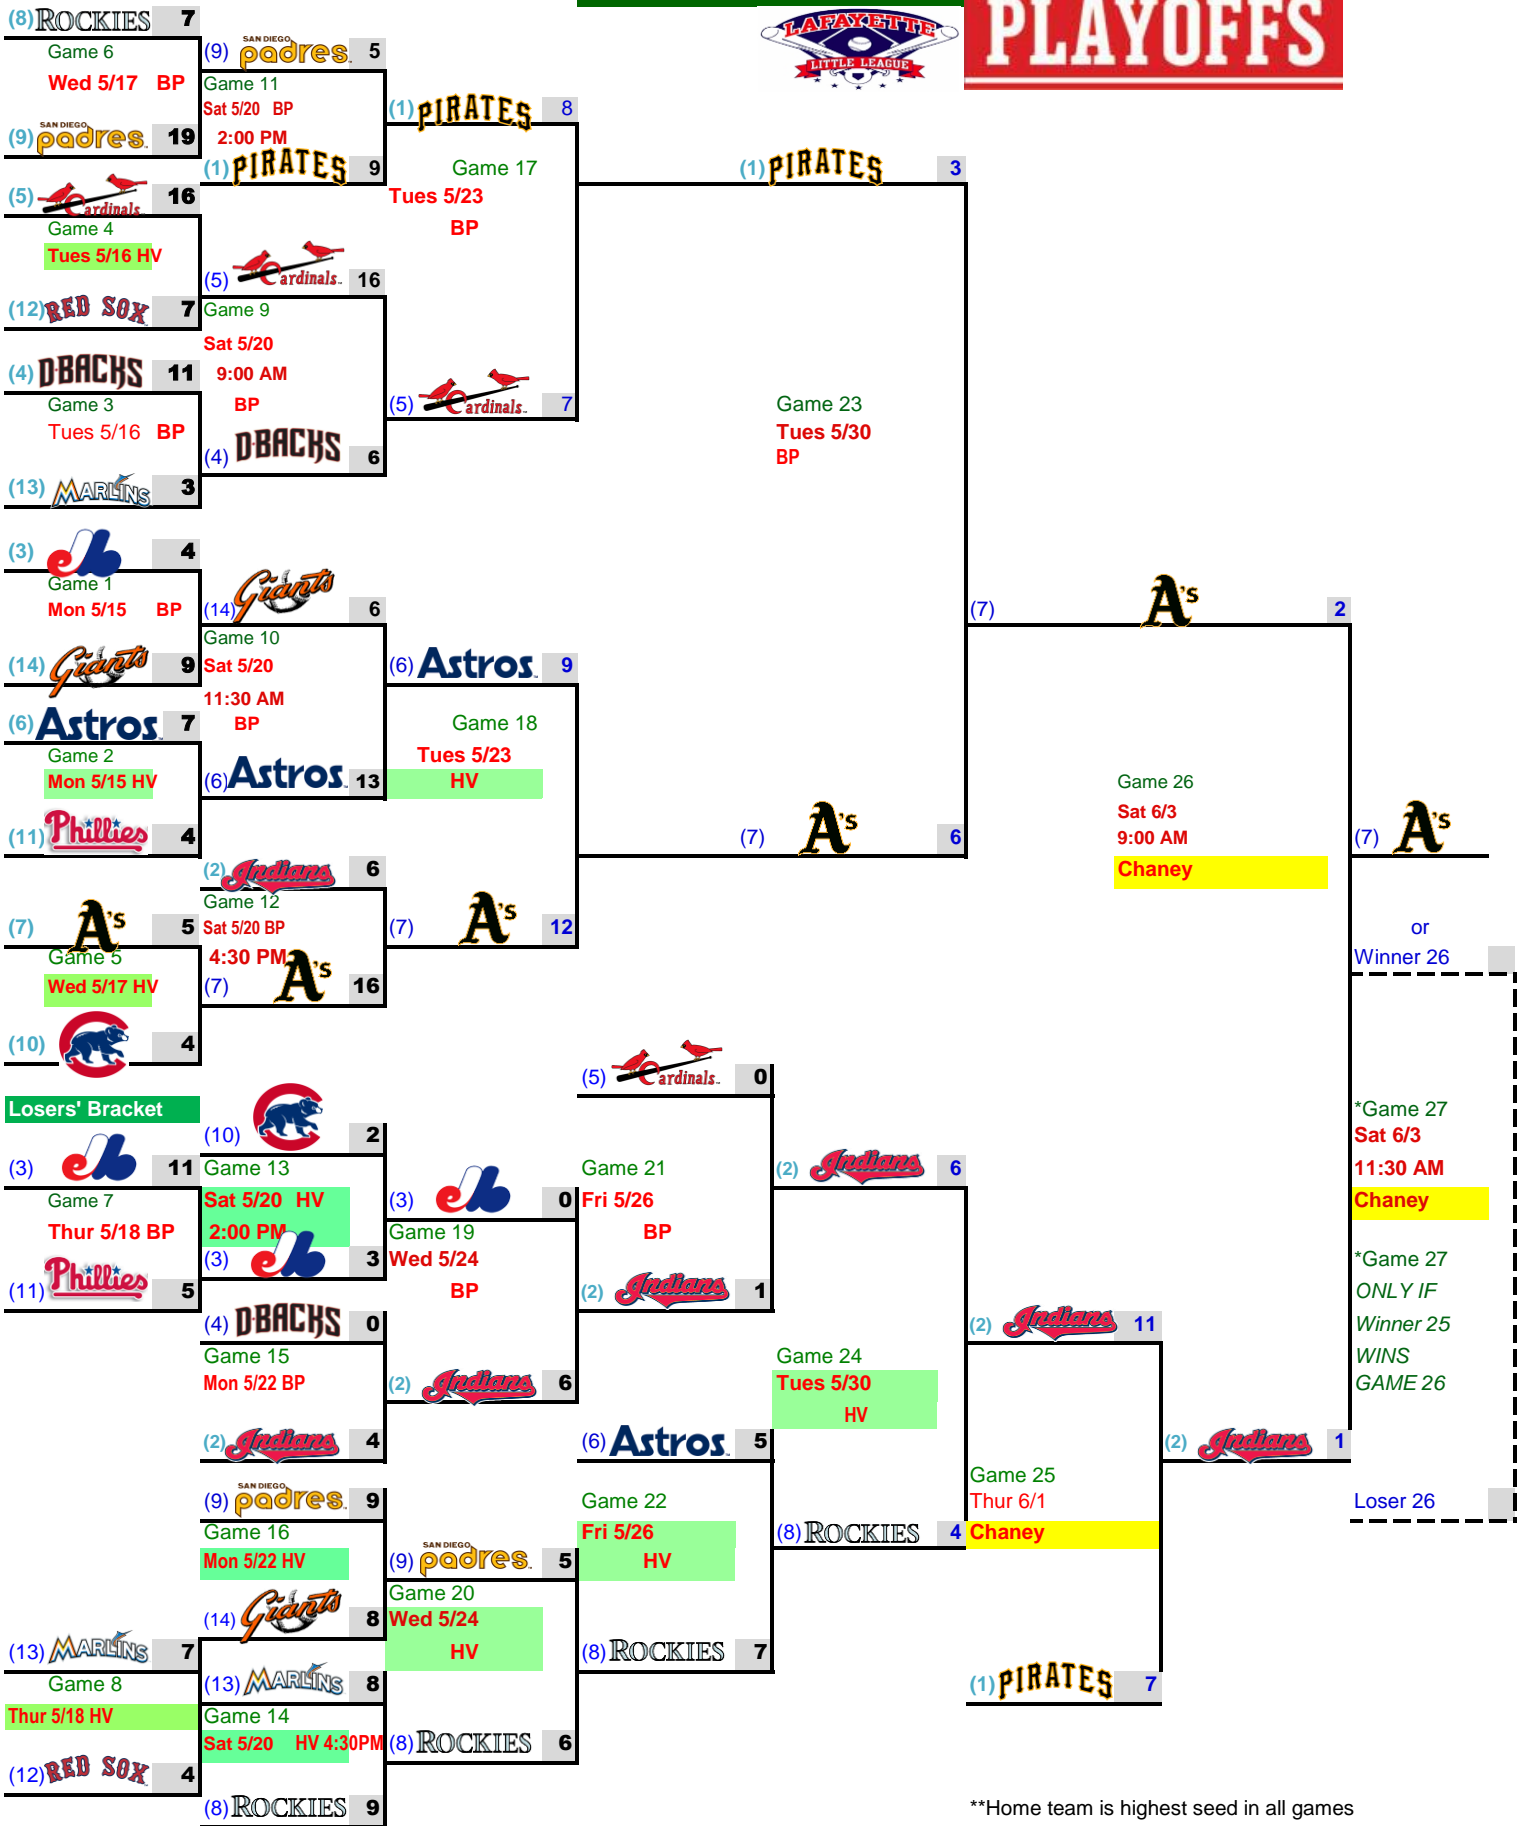

# PLAYOFFS

\*\*Home team is highest seed in all games except Championship Games where Winners' Bracket team is home for both  
 \*\*All weekday games start at 5:30 p.m.  
 \*\*All playoff games at locations listed  
 \*\* 5/25 is a NO USE day at BP and HV  
 \*\*No time limits for playoff games