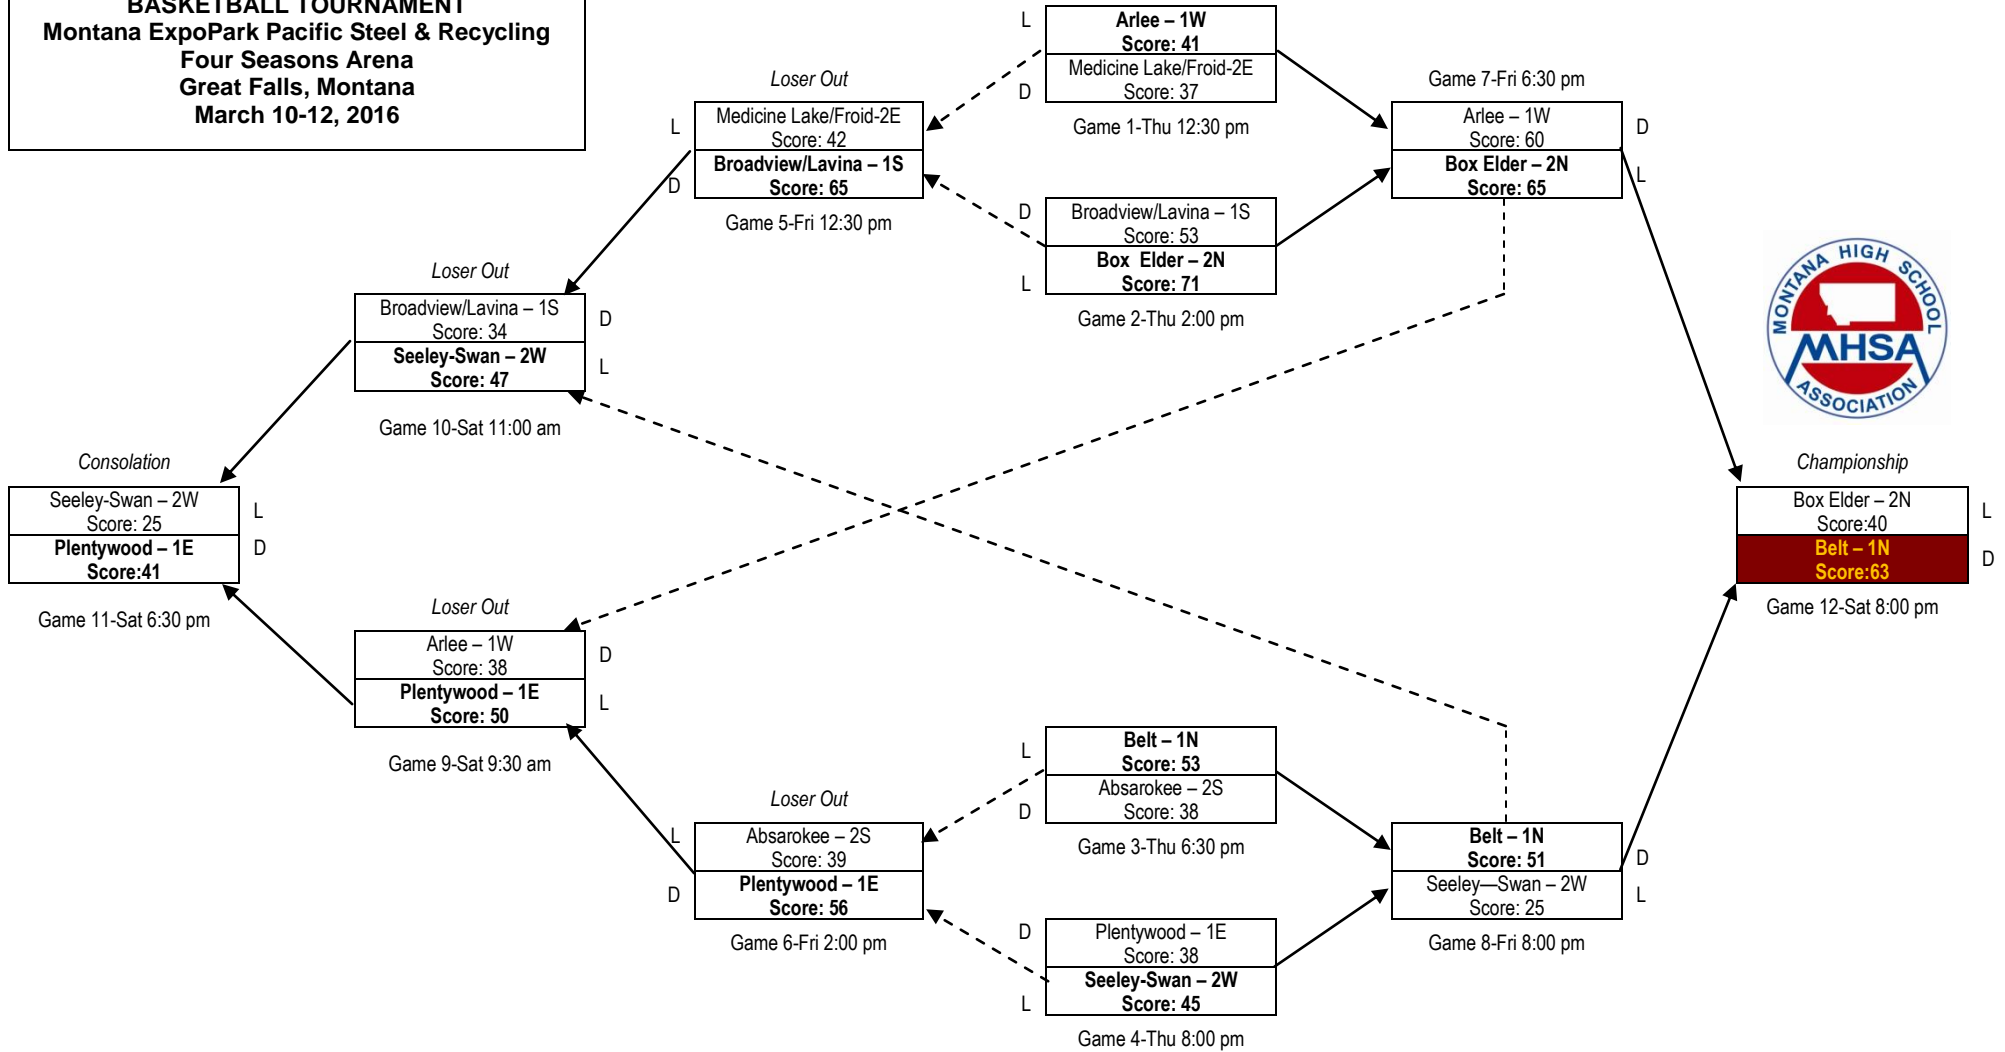

**Montana High School Association
2016 STATE CLASS C GIRLS'
BASKETBALL TOURNAMENT**
Montana ExpoPark Pacific Steel & Recycling
Four Seasons Arena
Great Falls, Montana
March 10-12, 2016

Winners →
Losers - - - →
L = Light Uniform
D = Dark Uniform