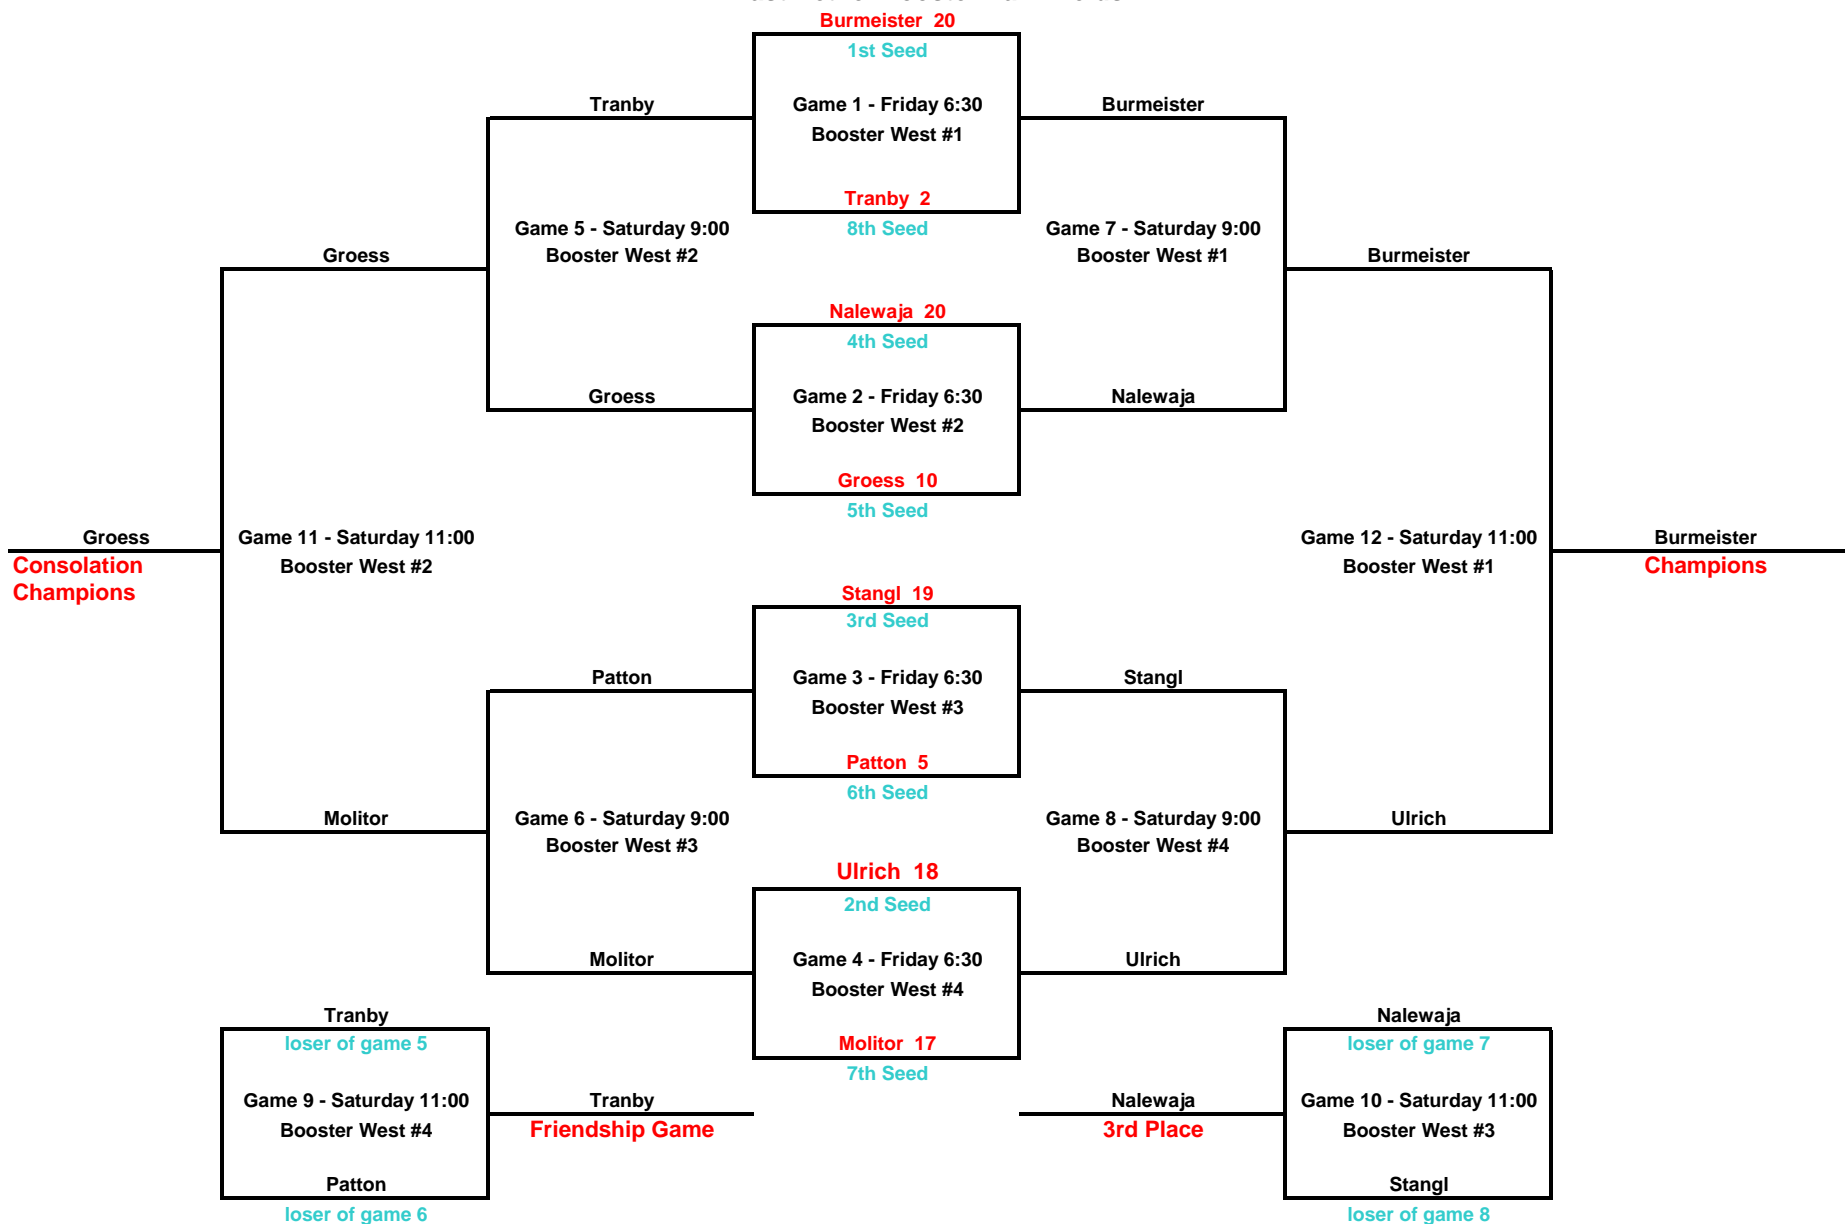

Soderville In-House Baseball 2016 Don Hansen Memorial Tournament 6U Baseball Year-End Tournament

June 24-25

East Bethel Booster Park Fields

No new inning after 90 minutes
Championship games do not have time limit