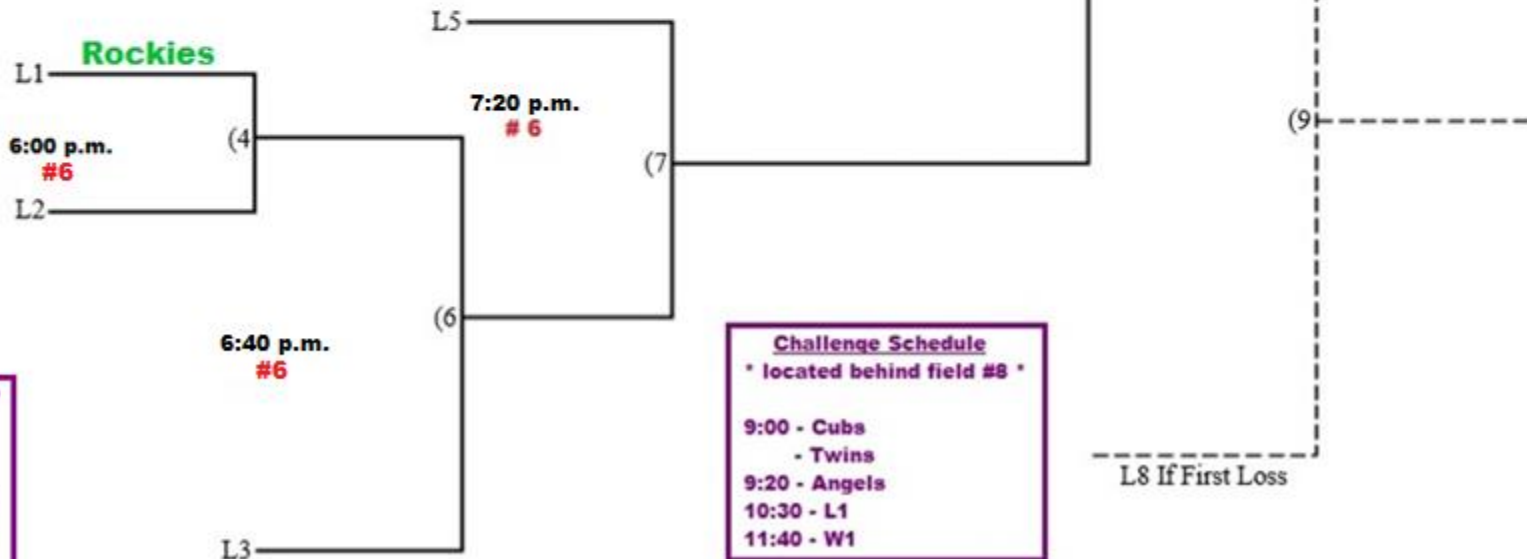

Loser's Bracket

Game 2 will start at top of 4th inning and will conclude at finish.
 * Game 3 will have a 20 min allowance and will begin top of 2nd.

Challenge Schedule
 * located behind field #8 *

- 9:00 - Cubs - Twins
- 9:20 - Angels
- 10:30 - L1
- 11:40 - W1