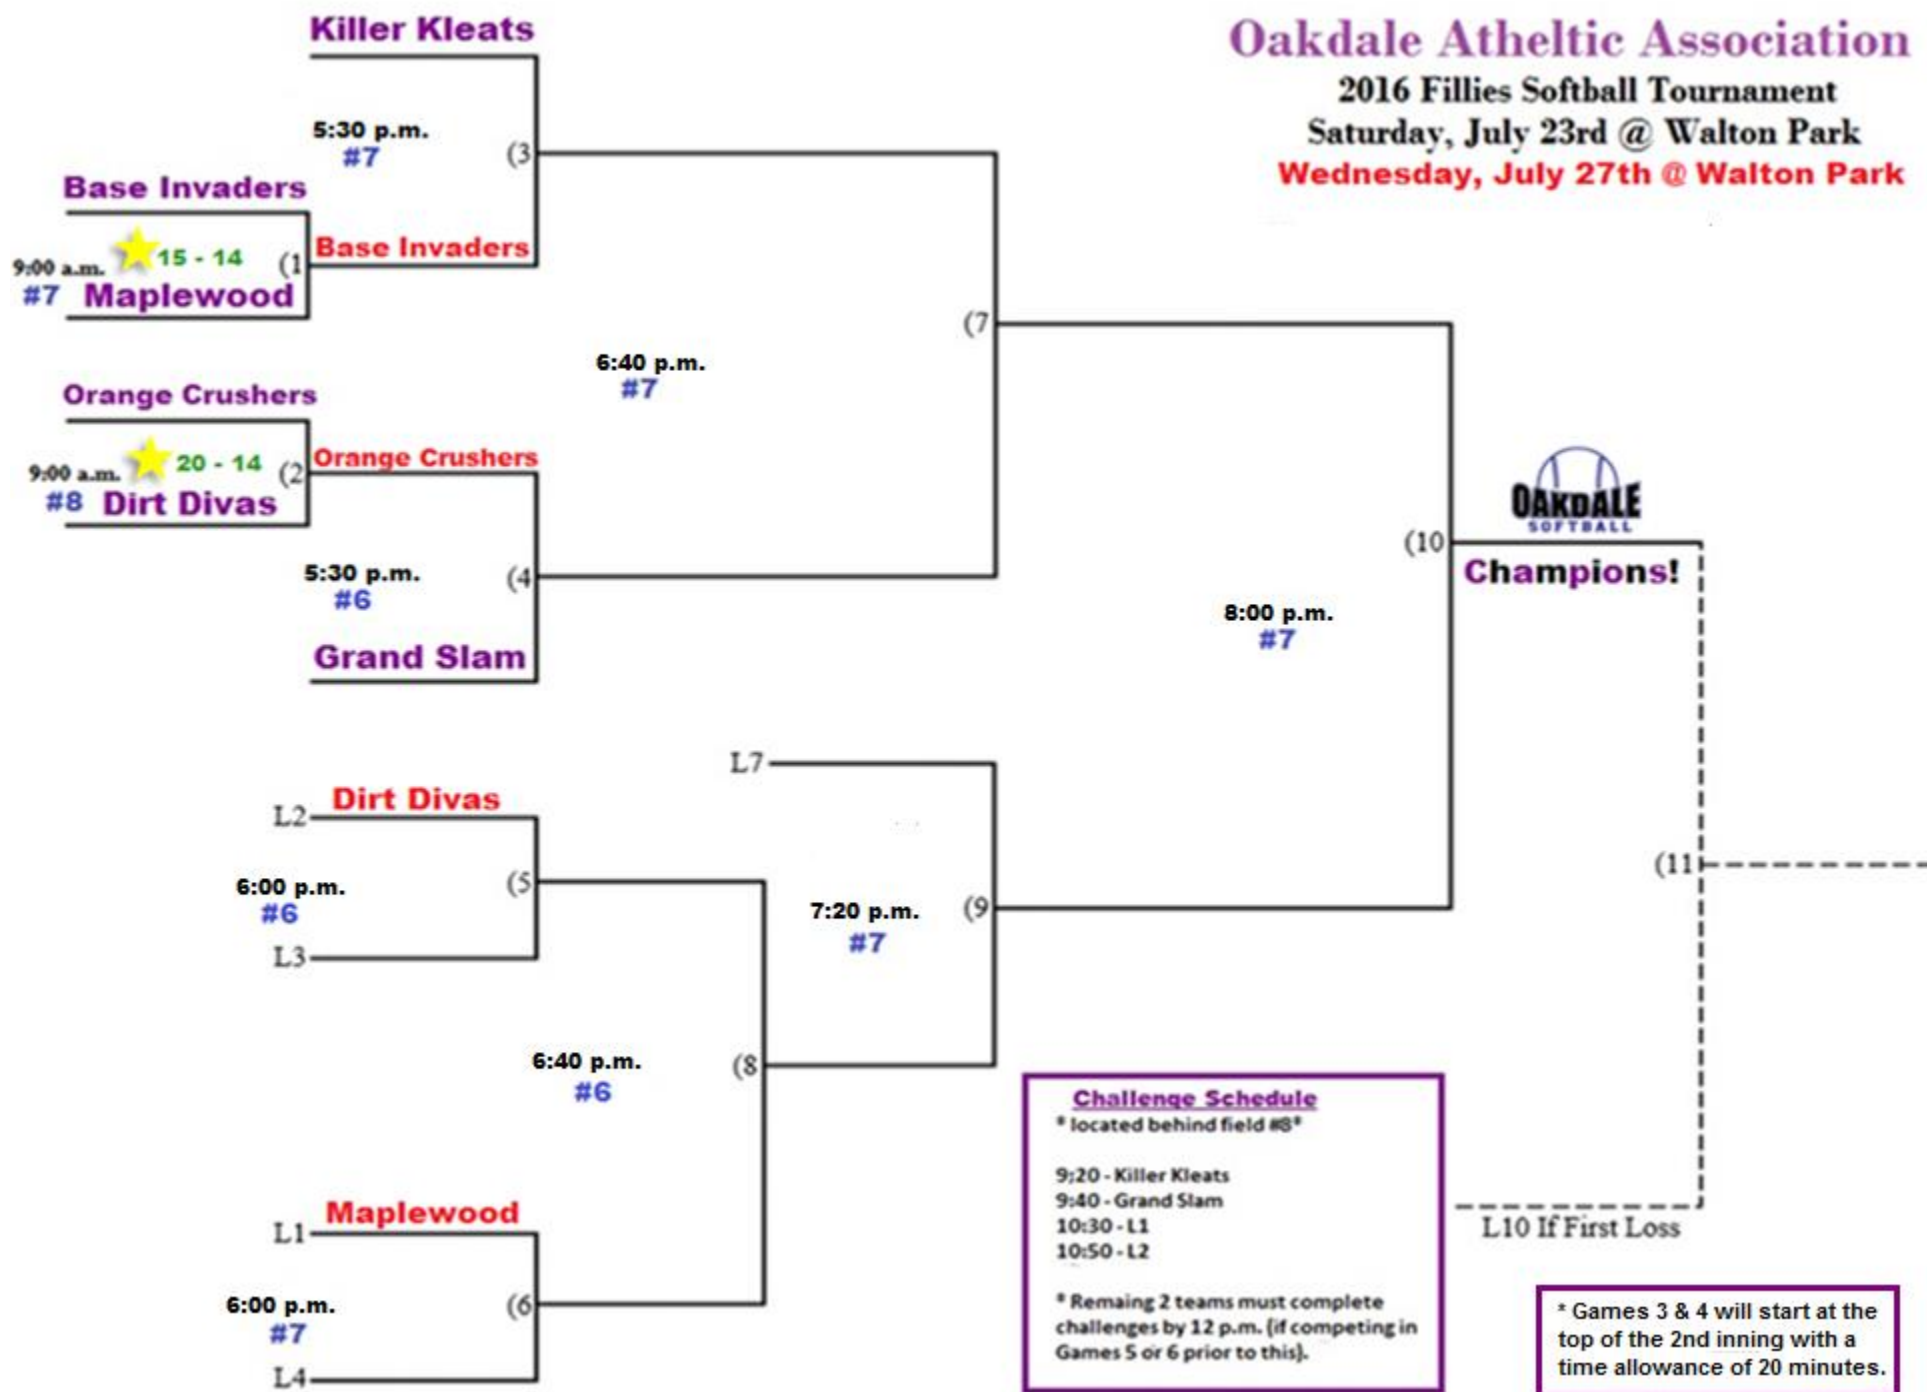

Oakdale Athletic Association

2016 Fillies Softball Tournament

Saturday, July 23rd @ Walton Park

Wednesday, July 27th @ Walton Park