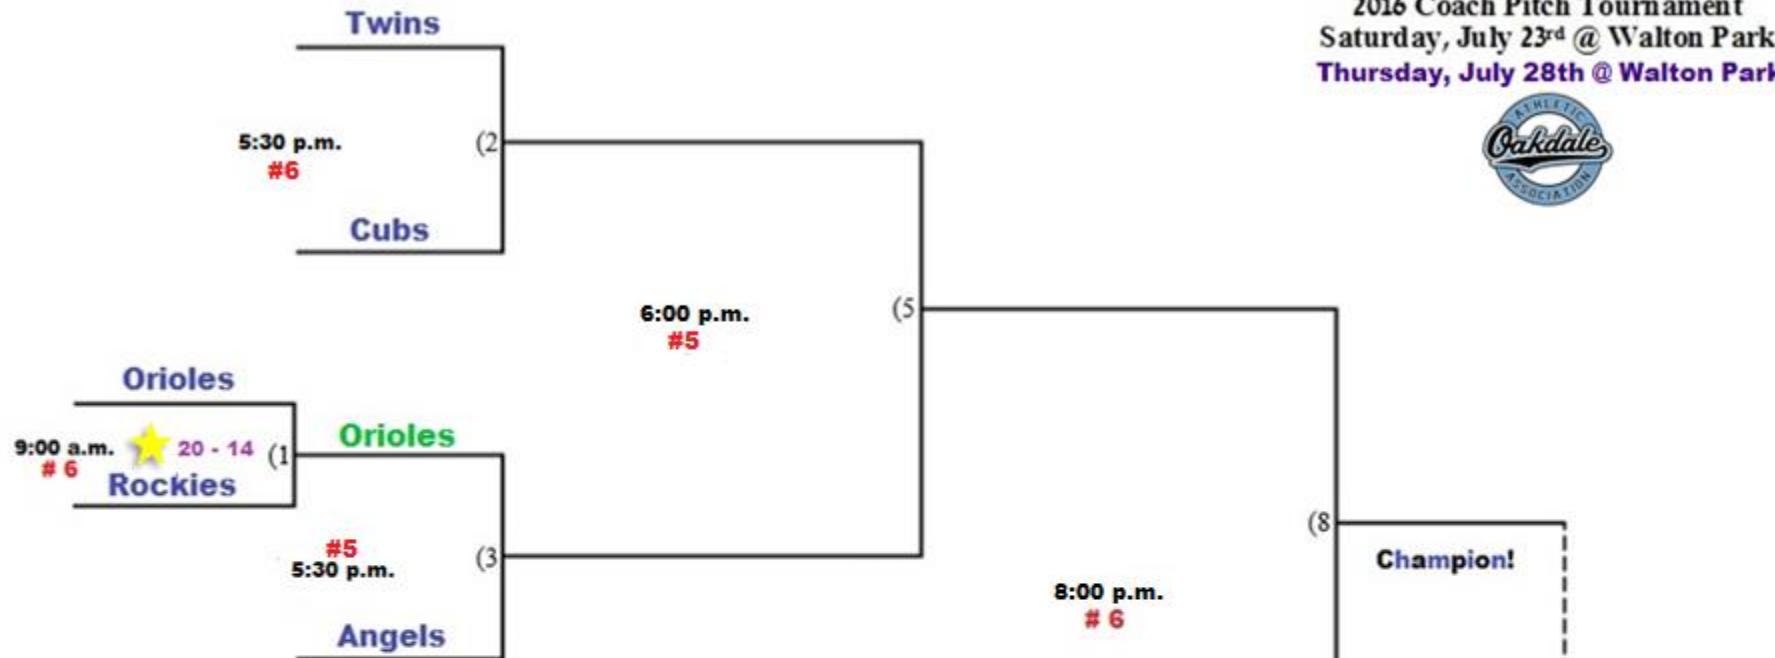

Loser's Bracket

Game 2 will start at top of 4th inning and will conclude at finish.
 * Game 3 will have a 20 min allowance and will begin top of 2nd.

Challenge Schedule
 * located behind field #8 *

- 9:00 - Cubs - Twins
- 9:20 - Angels
- 10:30 - L1
- 11:40 - W1