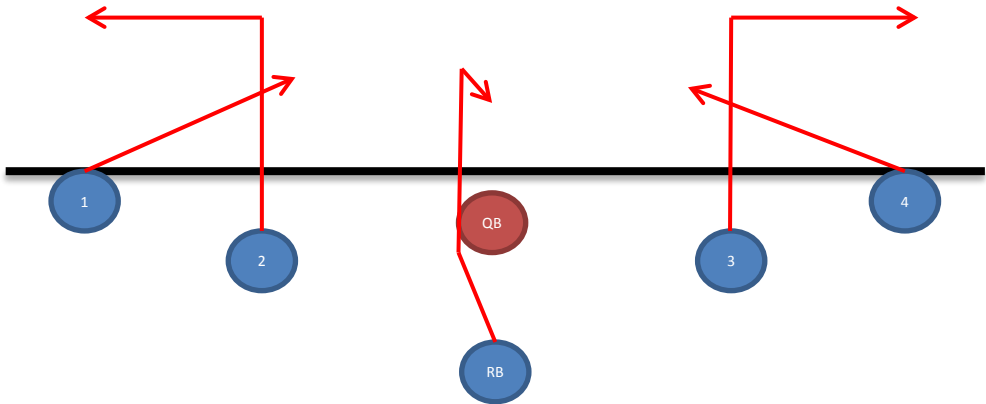

Plays

Ace Curls

All players run a 5 yard curl

Ace Slant/Outs

Ace Sweep Right

RB Waits for 2 seconds then gets handoff from QB and runs behind R and W

This play can also be Ace Sweep Left where R1/W1 do slants and R2/W2 do outs and RB runs to the left.

Ace Sweep Left

RB Waits for 2 seconds then gets handoff from QB and runs behind R and W

This play can also be Ace Sweep Left where R1/W1 do slants and R2/W2 do outs and RB runs to the left.

Trips Right Sweep

Trips Right Reverse

Trips Right Fly

Twin Left Cross

Twin Left Pass

Ace Flys

Trips Left Sweep

Trips Left Reverse

Plays Sheets

Ace

Twin Right

Twin Left

Trips Right

Trips Left