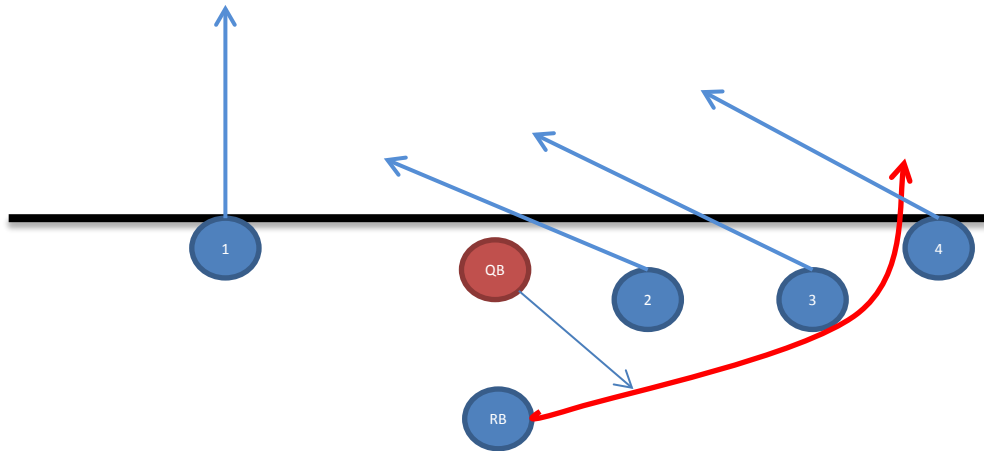

Plays

Ace Curls

All players run a 5 yard curl

Ace Slant/Outs

Ace Sweep Right

RB Waits for 2 seconds then gets handoff from QB and runs behind R and W

This play can also be Ace Sweep Left where R1/W1 do slants and R2/W2 do outs and RB runs to the left.

Ace Sweep Left

RB Waits for 2 seconds then gets handoff from QB and runs behind R and W

This play can also be Ace Sweep Left where R1/W1 do slants and R2/W2 do outs and RB runs to the left.

Trips Right Sweep

Trips Right Reverse

Trips Right Fly

Twin Left Cross

Twin Left Pass

Ace Flys

Trips Left Sweep

Trips Left Reverse

Plays Sheets

Ace

Twin Right

Twin Left

Trips Right

Trips Left