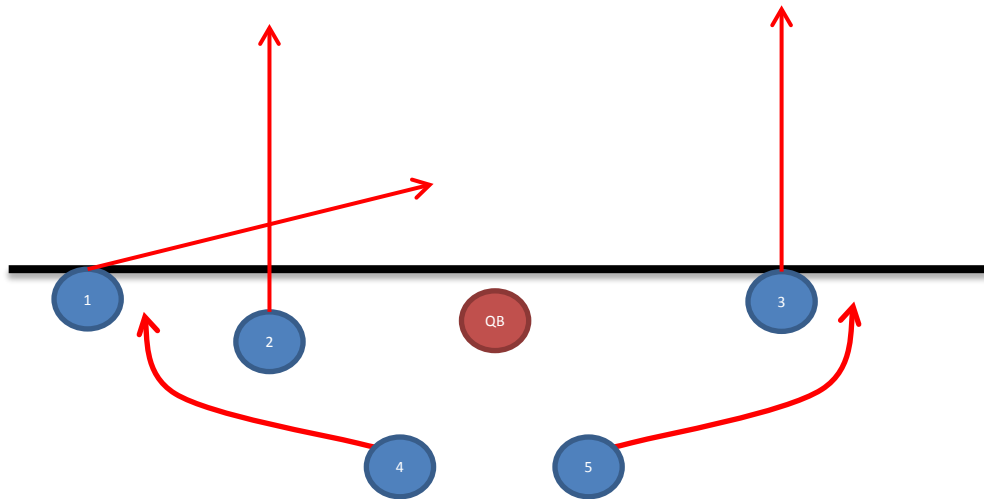

Plays

Ace Curls

All players run a 5 yard curl

Ace Slant/Outs

Ace Sweep Right

RB Waits for 2 seconds then gets handoff from QB and runs behind R and W

This play can also be Ace Sweep Left where R1/W1 do slants and R2/W2 do outs and RB runs to the left.

Ace Sweep Left

RB Waits for 2 seconds then gets handoff from QB and runs behind R and W

This play can also be Ace Sweep Left where R1/W1 do slants and R2/W2 do outs and RB runs to the left.

Trips Right Sweep

Trips Right Reverse

Trips Right Fly

Twin Left Cross

Twin Left Pass

Ace Flys

Trips Left Sweep

Trips Left Reverse

Plays Sheets

Ace

Twin Right

Twin Left

Trips Right

Trips Left