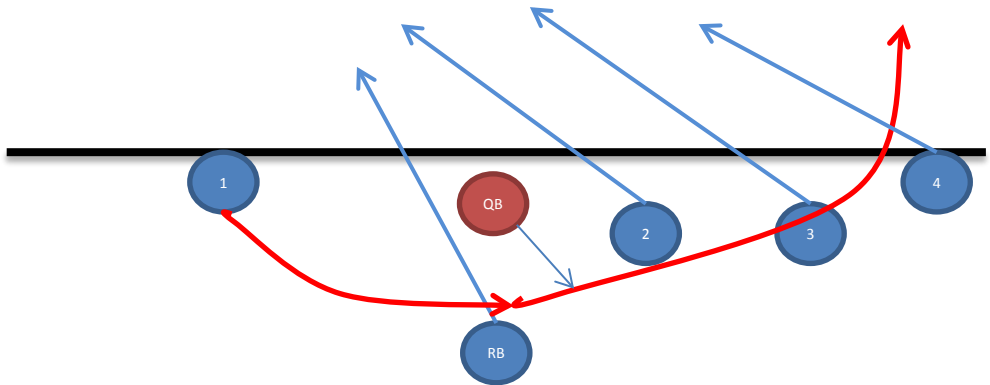

Plays

Ace Curls

All players run a 5 yard curl

Ace Slant/Outs

Ace Sweep Right

RB Waits for 2 seconds then gets handoff from QB and runs behind R and W

This play can also be Ace Sweep Left where R1/W1 do slants and R2/W2 do outs and RB runs to the left.

Ace Sweep Left

RB Waits for 2 seconds then gets handoff from QB and runs behind R and W

This play can also be Ace Sweep Left where R1/W1 do slants and R2/W2 do outs and RB runs to the left.

Trips Right Sweep

Trips Right Reverse

Trips Right Fly

Twin Left Cross

Twin Left Pass

Ace Flys

Trips Left Sweep

Trips Left Reverse

Plays Sheets

Ace

Twin Right

Twin Left

Trips Right

Trips Left