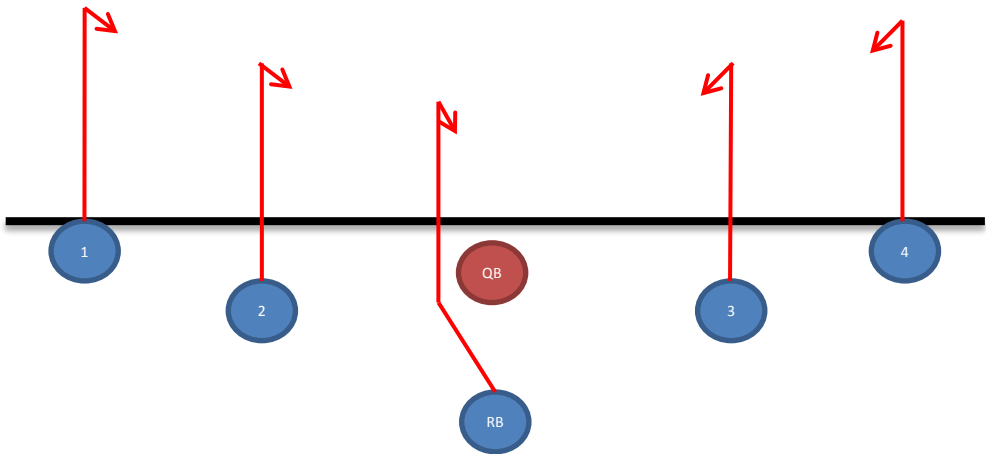

Plays

Ace Curls

All players run a 5 yard curl

Ace Slant/Outs

Ace Sweep Right

RB Waits for 2 seconds then gets handoff from QB and runs behind R and W

This play can also be Ace Sweep Left where R1/W1 do slants and R2/W2 do outs and RB runs to the left.

Ace Sweep Left

RB Waits for 2 seconds then gets handoff from QB and runs behind R and W

This play can also be Ace Sweep Left where R1/W1 do slants and R2/W2 do outs and RB runs to the left.

Trips Right Sweep

Trips Right Reverse

Trips Right Fly

Twin Left Cross

Twin Left Pass

Ace Flys

Trips Left Sweep

Trips Left Reverse

Plays Sheets

Ace

Twin Right

Twin Left

Trips Right

Trips Left