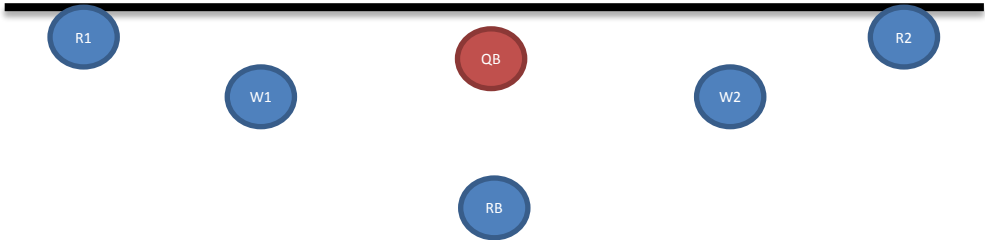

Plays

Ace Curls

All players run a 5 yard curl

Ace Slant/Outs

Ace Sweep Right

RB Waits for 2 seconds then gets handoff from QB and runs behind R and W

This play can also be Ace Sweep Left where R1/W1 do slants and R2/W2 do outs and RB runs to the left.

Ace Sweep Left

RB Waits for 2 seconds then gets handoff from QB and runs behind R and W

This play can also be Ace Sweep Left where R1/W1 do slants and R2/W2 do outs and RB runs to the left.

Trips Right Sweep

Trips Right Reverse

Trips Right Fly

Twin Left Cross

Twin Left Pass

Ace Flys

Trips Left Sweep

Trips Left Reverse

Plays Sheets

Ace

Twin Right

Twin Left

Trips Right

Trips Left