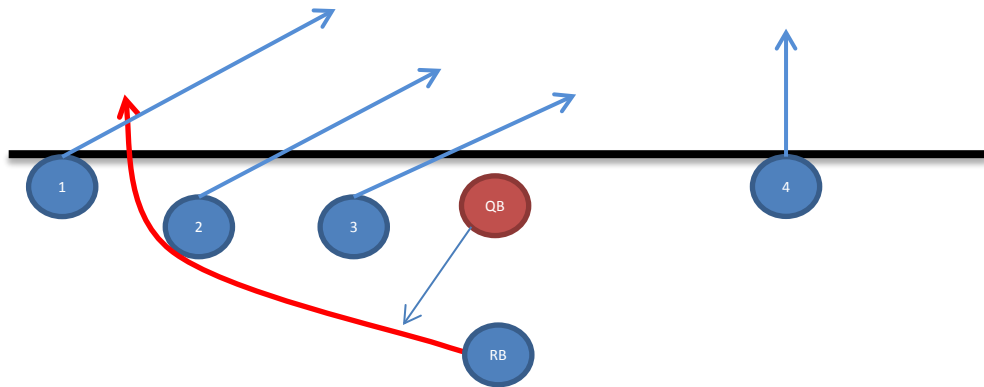

Plays

Ace Curls

All players run a 5 yard curl

Ace Slant/Outs

Ace Sweep Right

RB Waits for 2 seconds then gets handoff from QB and runs behind R and W

This play can also be Ace Sweep Left where R1/W1 do slants and R2/W2 do outs and RB runs to the left.

Ace Sweep Left

RB Waits for 2 seconds then gets handoff from QB and runs behind R and W

This play can also be Ace Sweep Left where R1/W1 do slants and R2/W2 do outs and RB runs to the left.

Trips Right Sweep

Trips Right Reverse

Trips Right Fly

Twin Left Cross

Twin Left Pass

Ace Flys

Trips Left Sweep

Trips Left Reverse

Plays Sheets

Ace

Twin Right

Twin Left

Trips Right

Trips Left