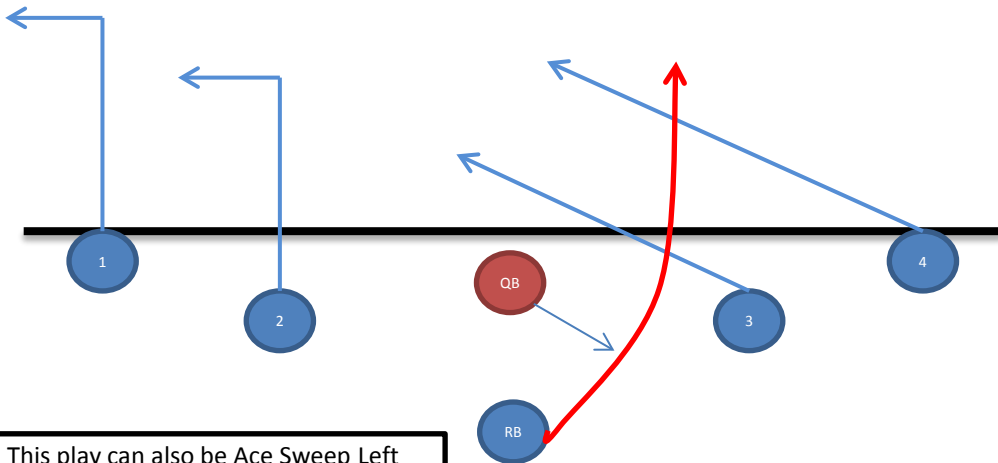

Plays

Ace Curls

All players run a 5 yard curl

Ace Slant/Outs

Ace Sweep Right

RB Waits for 2 seconds then gets handoff from QB and runs behind R and W

This play can also be Ace Sweep Left where R1/W1 do slants and R2/W2 do outs and RB runs to the left.

Ace Sweep Left

RB Waits for 2 seconds then gets handoff from QB and runs behind R and W

This play can also be Ace Sweep Left where R1/W1 do slants and R2/W2 do outs and RB runs to the left.

Trips Right Sweep

Trips Right Reverse

Trips Right Fly

Twin Left Cross

Twin Left Pass

Ace Flys

Trips Left Sweep

Trips Left Reverse

Plays Sheets

Ace

Twin Right

Twin Left

Trips Right

Trips Left