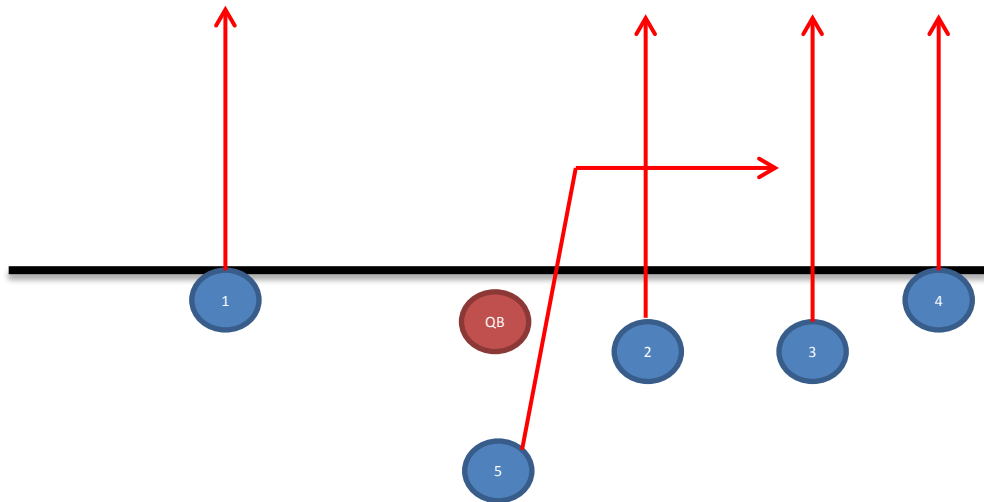

Plays

Ace Curls

All players run a 5 yard curl

Ace Slant/Outs

Ace Sweep Right

RB Waits for 2 seconds then gets handoff from QB and runs behind R and W

This play can also be Ace Sweep Left where R1/W1 do slants and R2/W2 do outs and RB runs to the left.

Ace Sweep Left

RB Waits for 2 seconds then gets handoff from QB and runs behind R and W

This play can also be Ace Sweep Left where R1/W1 do slants and R2/W2 do outs and RB runs to the left.

Trips Right Sweep

Trips Right Reverse

Trips Right Fly

Twin Left Cross

Twin Left Pass

Ace Flys

Trips Left Sweep

Trips Left Reverse

Plays Sheets

Ace

Twin Right

Twin Left

Trips Right

Trips Left