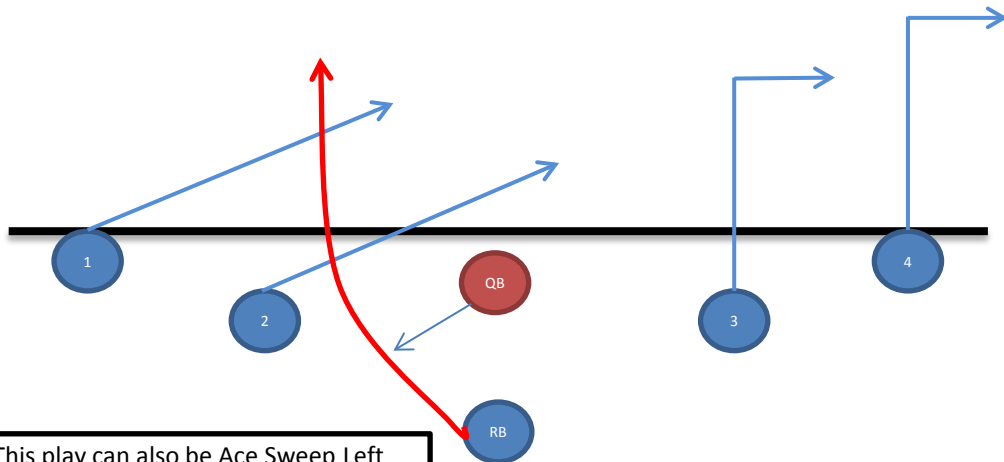

Plays

Ace Curls

All players run a 5 yard curl

Ace Slant/Outs

Ace Sweep Right

RB Waits for 2 seconds then gets handoff from QB and runs behind R and W

This play can also be Ace Sweep Left where R1/W1 do slants and R2/W2 do outs and RB runs to the left.

Ace Sweep Left

RB Waits for 2 seconds then gets handoff from QB and runs behind R and W

This play can also be Ace Sweep Left where R1/W1 do slants and R2/W2 do outs and RB runs to the left.

Trips Right Sweep

Trips Right Reverse

Trips Right Fly

Twin Left Cross

Twin Left Pass

Ace Flys

Trips Left Sweep

Trips Left Reverse

Plays Sheets

Ace

Twin Right

Twin Left

Trips Right

Trips Left