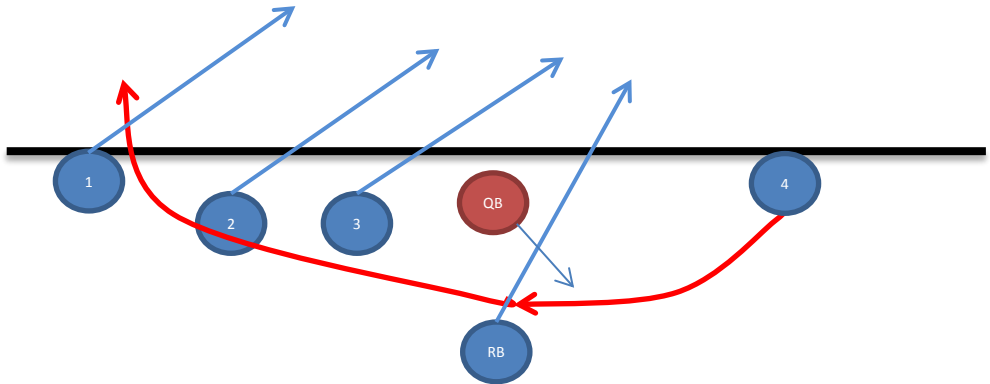

Plays

Ace Curls

All players run a 5 yard curl

Ace Slant/Outs

Ace Sweep Right

RB Waits for 2 seconds then gets handoff from QB and runs behind R and W

This play can also be Ace Sweep Left where R1/W1 do slants and R2/W2 do outs and RB runs to the left.

Ace Sweep Left

RB Waits for 2 seconds then gets handoff from QB and runs behind R and W

This play can also be Ace Sweep Left where R1/W1 do slants and R2/W2 do outs and RB runs to the left.

Trips Right Sweep

Trips Right Reverse

Trips Right Fly

Twin Left Cross

Twin Left Pass

Ace Flys

Trips Left Sweep

Trips Left Reverse

Plays Sheets

Ace

Twin Right

Twin Left

Trips Right

Trips Left