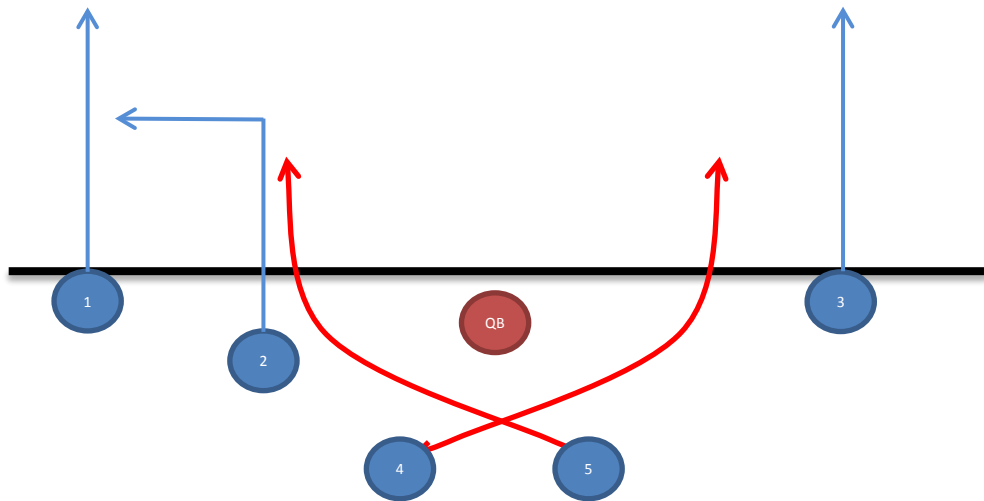

Plays

Ace Curls

All players run a 5 yard curl

Ace Slant/Outs

Ace Sweep Right

RB Waits for 2 seconds then gets handoff from QB and runs behind R and W

This play can also be Ace Sweep Left where R1/W1 do slants and R2/W2 do outs and RB runs to the left.

Ace Sweep Left

RB Waits for 2 seconds then gets handoff from QB and runs behind R and W

This play can also be Ace Sweep Left where R1/W1 do slants and R2/W2 do outs and RB runs to the left.

Trips Right Sweep

Trips Right Reverse

Trips Right Fly

Twin Left Cross

Twin Left Pass

Ace Flys

Trips Left Sweep

Trips Left Reverse

Plays Sheets

Ace

Twin Right

Twin Left

Trips Right

Trips Left