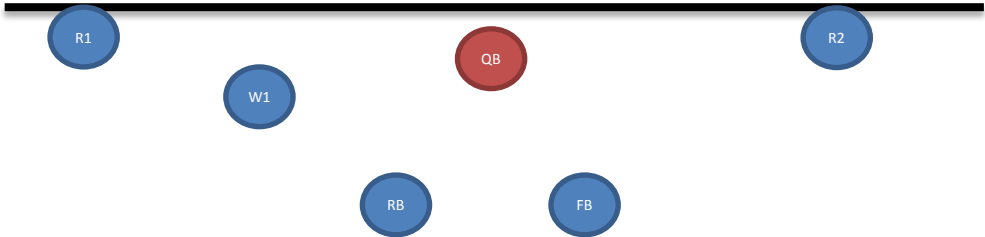

Ace Sweep Left

RB Waits for 2 seconds then gets handoff from QB and runs behind R and W

This play can also be Ace Sweep Left where R1/W1 do slants and R2/W2 do outs and RB runs to the left.

Trips Right Sweep

Trips Right Reverse

Trips Right Fly

Twin Left Cross

Twin Left Pass

Ace Flys

Trips Left Sweep

Trips Left Reverse

Plays Sheets

Ace

Twin Right

Twin Left

Trips Right

Trips Left