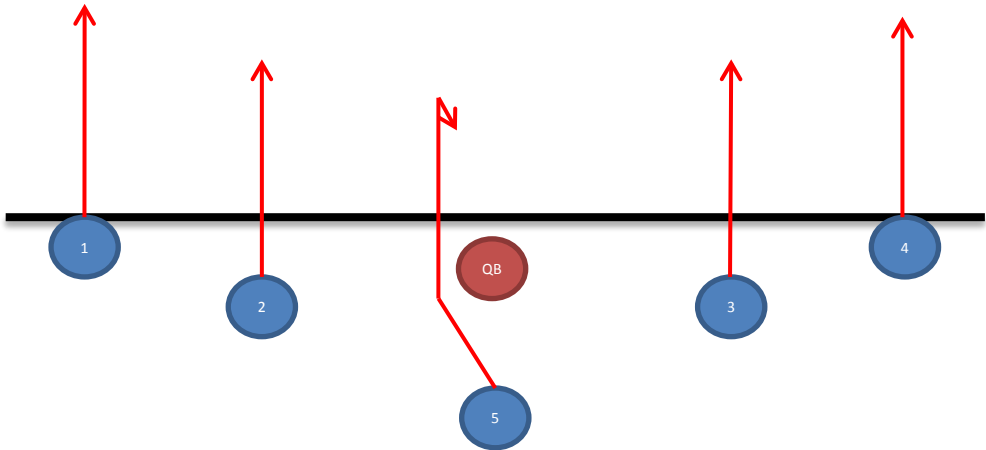

Plays

Ace Curls

All players run a 5 yard curl

Ace Slant/Outs

Ace Sweep Right

RB Waits for 2 seconds then gets handoff from QB and runs behind R and W

This play can also be Ace Sweep Left where R1/W1 do slants and R2/W2 do outs and RB runs to the left.

Ace Sweep Left

RB Waits for 2 seconds then gets handoff from QB and runs behind R and W

This play can also be Ace Sweep Left where R1/W1 do slants and R2/W2 do outs and RB runs to the left.

Trips Right Sweep

Trips Right Reverse

Trips Right Fly

Twin Left Cross

Twin Left Pass

Ace Flys

Trips Left Sweep

Trips Left Reverse

Plays Sheets

Ace

Twin Right

Twin Left

Trips Right

Trips Left