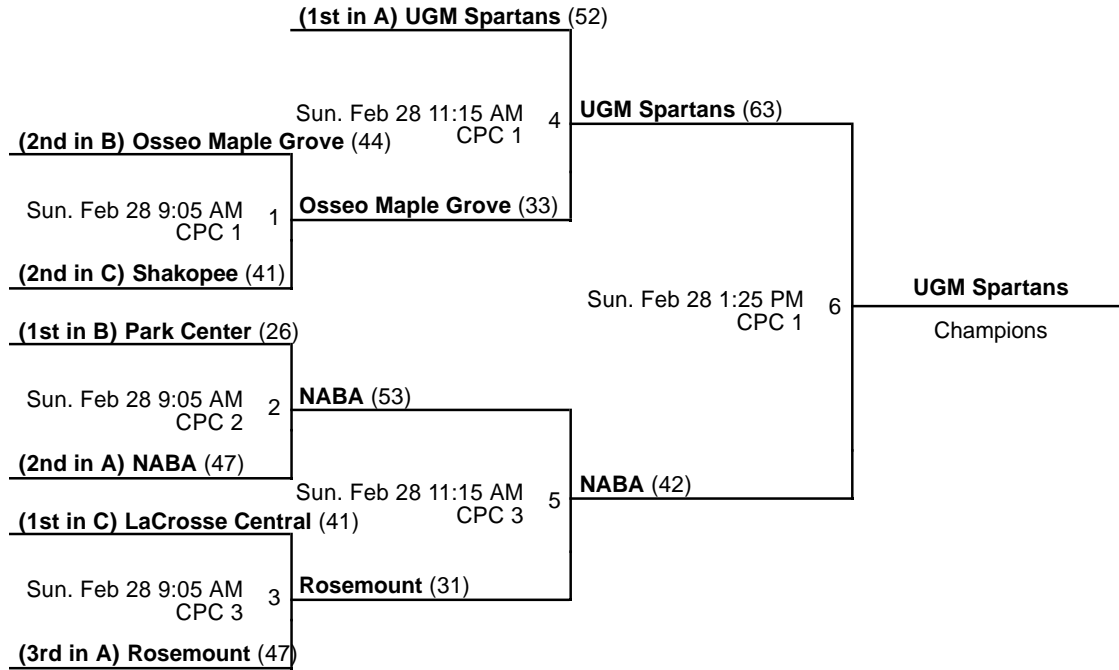

Venues

CPC - Colin Powell Center (Urban Ventures)

Courts

1 - Court 1
4 - Court 4

2 - Court 2

3 - Court 3

2016 Minnesota Heat Border Battle
5th Grade Championship Playoffs

Feb 27-28, 2016