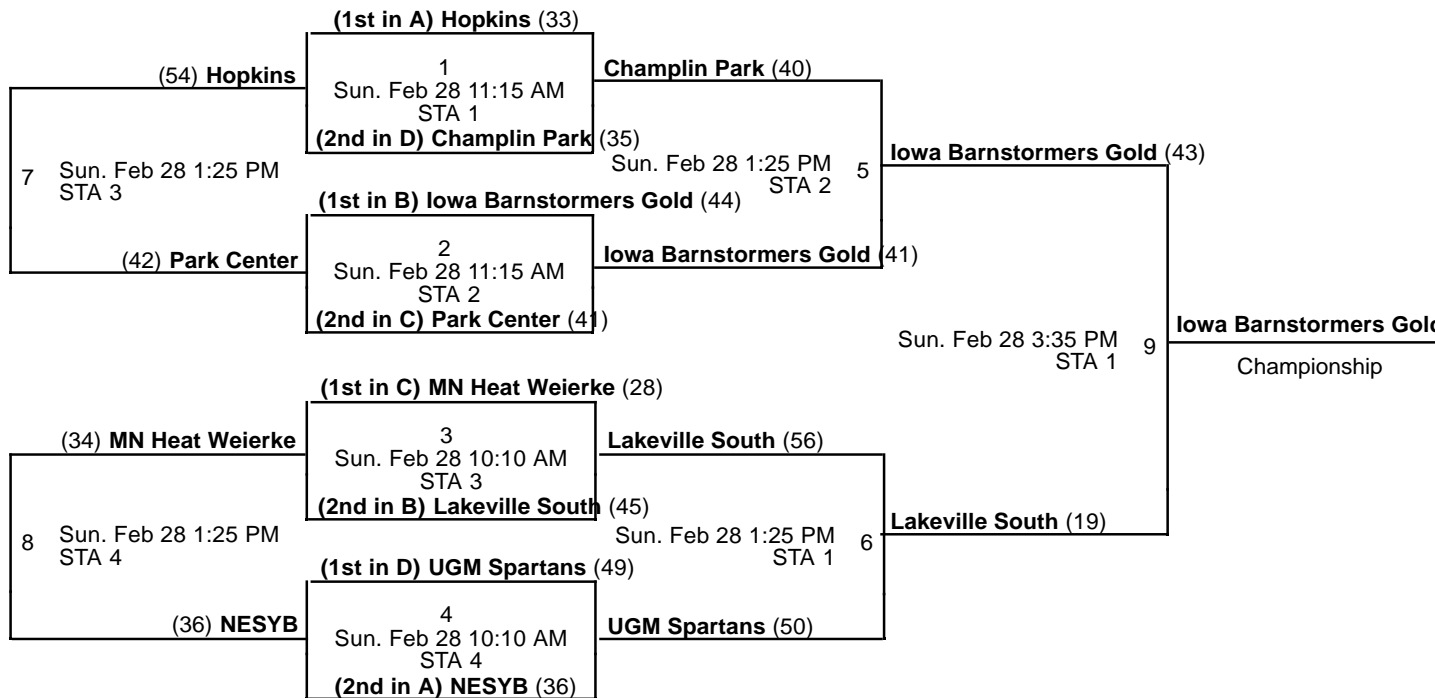

2016 Minnesota Heat Border Battle

Feb 27-28, 2016

7th Grade All Star

Pool A

	W	L	T	PDT	PD	
A2 Hopkins	2	0	0	-	30	1st
A3 NESYB	1	1	0	-	-1	2nd
A1 Iowa Barnstormers Black	0	2	0	-	-29	3rd

Date	Time	Venue	Court	Away/Home	Score
Sat, 2/27	2:30 PM	STA	1	A1 vs A2	19 - 40
Sat, 2/27	4:40 PM	STA	1	A1 vs A3	29 - 43
Sat, 2/27	6:50 PM	STA	1	A2 vs A3	42 - 19

Pool C

	W	L	T	PDT	PD	
C2 MN Heat Weierke	3	0	0	-	21	1st
C4 Park Center	2	1	0	-	22	2nd
C3 Apple Valley	1	2	0	-	-17	3rd
C1 SF Celtics	0	3	0	-	-26	4th

Date	Time	Venue	Court	Away/Home	Score
Sat, 2/27	2:30 PM	STA	2	C1 vs C2	43 - 53
Sat, 2/27	2:30 PM	STA	3	C3 vs C4	33 - 44
Sat, 2/27	4:40 PM	STA	2	C1 vs C3	48 - 51
Sat, 2/27	4:40 PM	STA	3	C2 vs C4	41 - 39
Sat, 2/27	6:50 PM	STA	2	C1 vs C4	47 - 60
Sat, 2/27	6:50 PM	STA	3	C2 vs C3	43 - 34

Pool B

	W	L	T	PDT	PD	
B1 Iowa Barnstormers Gold	1	1	0	7	7	1st
B2 Lakeville South	1	1	0	0	0	2nd
B3 Farmington	1	1	0	-7	-7	3rd

Date	Time	Venue	Court	Away/Home	Score
Sat, 2/27	3:35 PM	STA	1	B1 vs B2	58 - 38
Sat, 2/27	5:45 PM	STA	1	B1 vs B3	39 - 47
Sat, 2/27	7:55 PM	STA	1	B2 vs B3	50 - 31

Pool D

	W	L	T	PDT	PD	
D1 UGM Spartans	3	0	0	-	38	1st
D3 Champlin Park	2	1	0	-	11	2nd
D2 Woodbury	1	2	0	-	-16	3rd
D4 West De Pere	0	3	0	-	-33	4th

Date	Time	Venue	Court	Away/Home	Score
Sat, 2/27	9:05 AM	STA	2	D1 vs D2	54 - 28
Sat, 2/27	9:05 AM	STA	3	D3 vs D4	39 - 26
Sat, 2/27	11:15 AM	STA	2	D1 vs D3	42 - 34
Sat, 2/27	11:15 AM	STA	3	D2 vs D4	44 - 39
Sat, 2/27	1:25 PM	STA	2	D1 vs D4	44 - 21
Sat, 2/27	1:25 PM	STA	3	D2 vs D3	53 - 59

Venues

STA - St, Thomas Academy

Courts

1 - Court 1

2 - Court 2

3 - Court 3

Powered by Exposure Basketball Events

2016 Minnesota Heat Border Battle

7th Grade All Star
Championship Playoffs

Feb 27-28, 2016

STA 1 - St, Thomas Academy Court 1 STA 2 - St, Thomas Academy Court 2
STA 3 - St, Thomas Academy Court 3 STA 4 - St, Thomas Academy Court 4