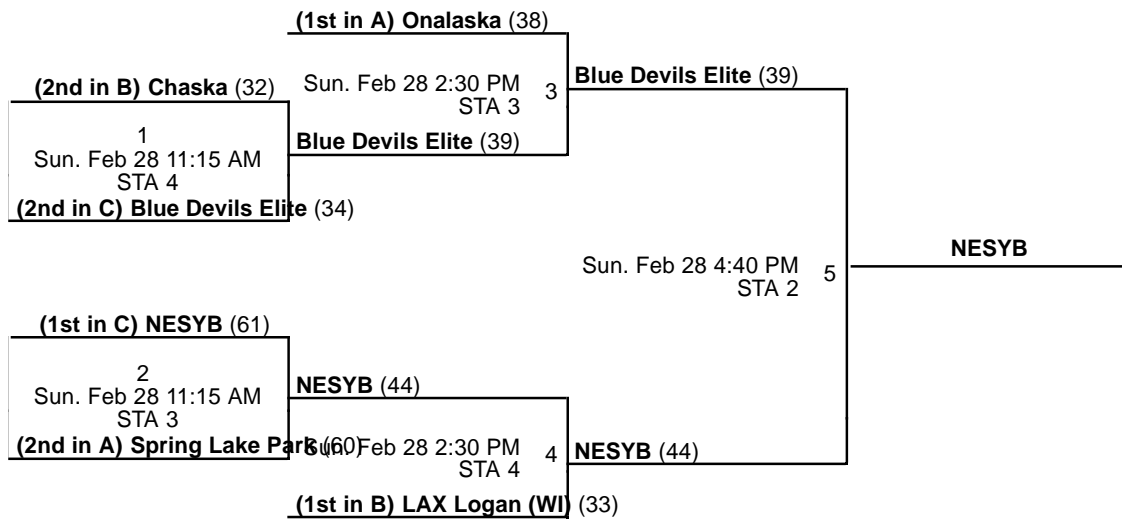

2016 Minnesota Heat Border Battle

8th Grade Community
Championship Playoffs

Feb 27-28, 2016

STA 2 - St, Thomas Academy Court 2   STA 3 - St, Thomas Academy Court 3
STA 4 - St, Thomas Academy Court 4