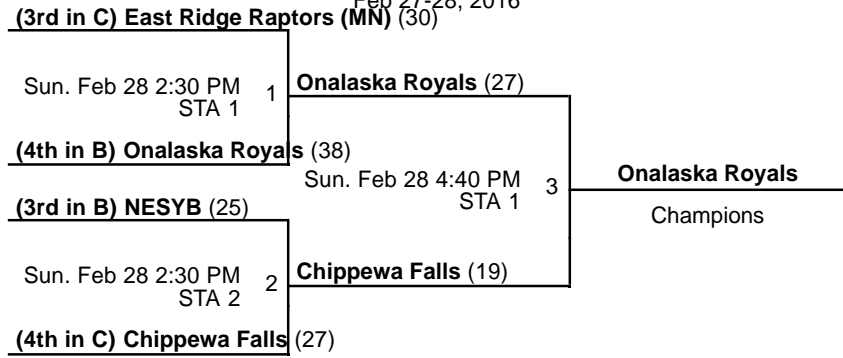

2016 Minnesota Heat Border Battle

5th Grade Consolation
Playoffs

Feb 27-28, 2016

STA 1 - St, Thomas Academy Court 1 STA 2 - St, Thomas Academy Court 2