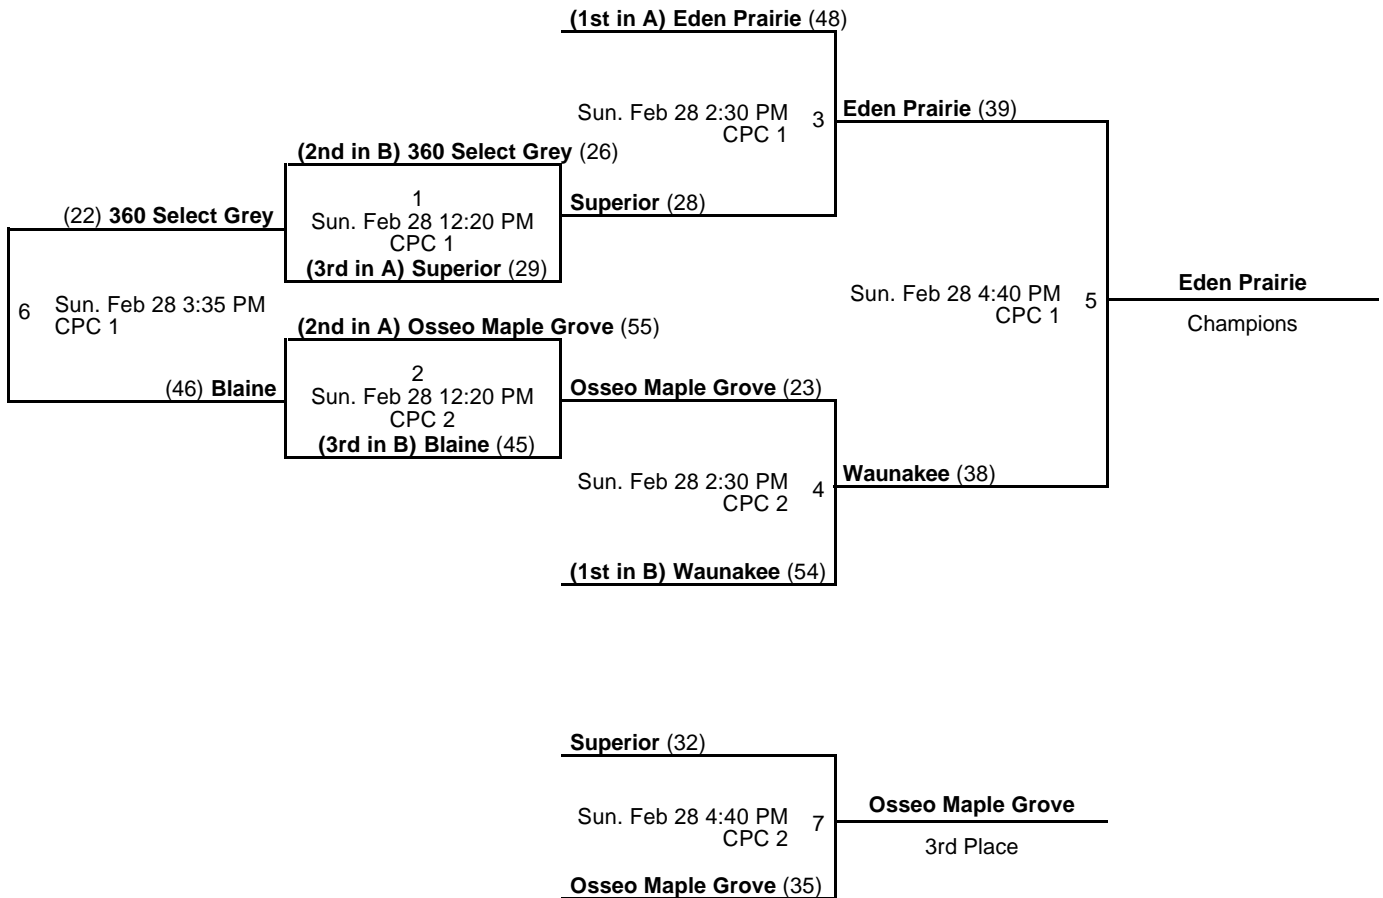

Courts

1 - Court 1

2 - Court 2

Powered by Exposure Basketball Events

2016 Minnesota Heat Border Battle

6th Grade Community Playoffs

Feb 27-28, 2016

CPC 1 - Colin Powell Center (Urban Ventures) Court 1