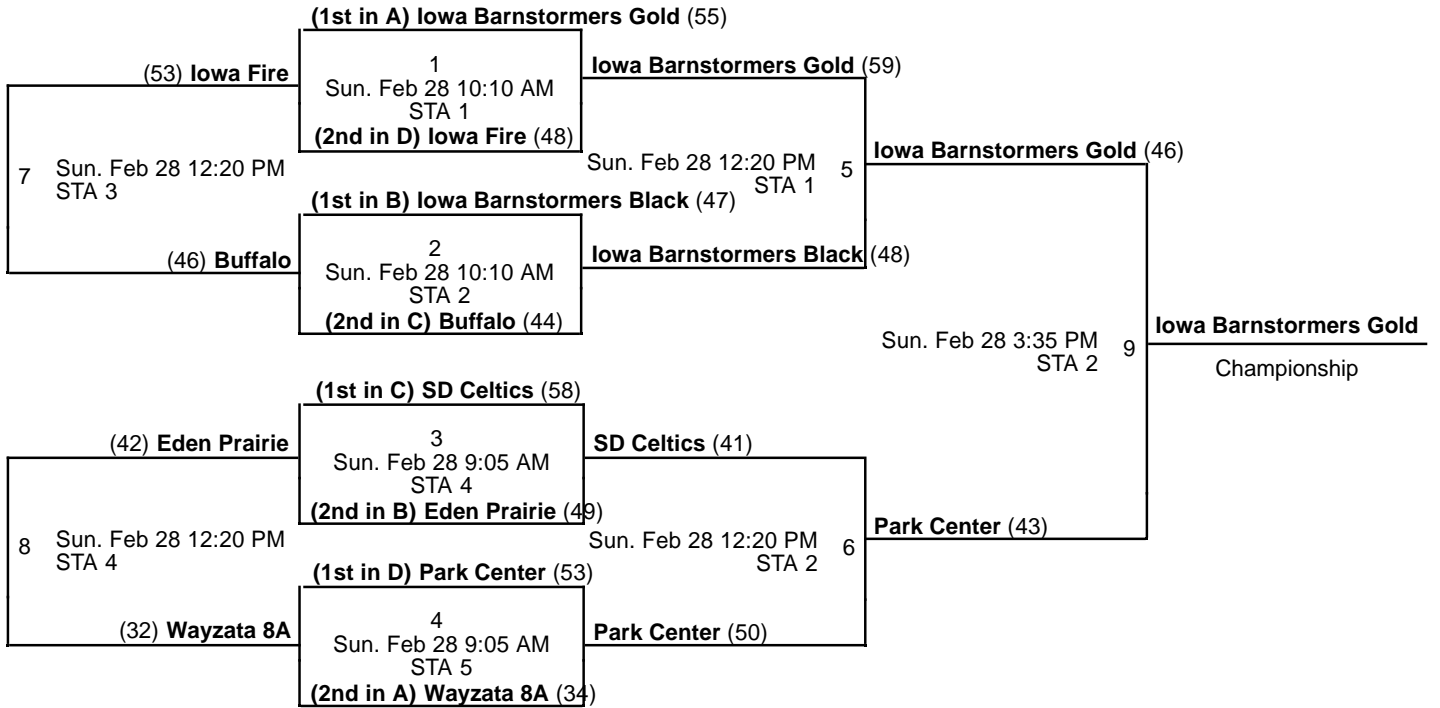

2016 Minnesota Heat Border Battle

Feb 27-28, 2016

8th Grade All Star

Pool A

	W	L	T	PDT	PD
A1 Iowa Barnstormers Gold	2	0	0	-	24 1st
A2 Wayzata 8A	1	1	0	-	-1 2nd
A3 Heat Fox	0	2	0	-	-23 3rd

Date	Time	Venue	Court	Away/Home	Score
Sat, 2/27	9:05 AM	STA	1	A2 vs A3	43 - 29
Sat, 2/27	11:15 AM	STA	1	A1 vs A3	46 - 37
Sat, 2/27	1:25 PM	STA	1	A1 vs A2	50 - 25

Pool C

	W	L	T	PDT	PD
C1 SD Celtics	2	0	0	-	19 1st
C2 Buffalo	1	1	0	-	-12 2nd
C3 Centennial	0	2	0	-	-7 3rd

Date	Time	Venue	Court	Away/Home	Score
Sat, 2/27	3:35 PM	STA	5	C1 vs C2	63 - 41
Sat, 2/27	5:45 PM	STA	5	C1 vs C3	40 - 36
Sat, 2/27	7:55 PM	STA	5	C2 vs C3	34 - 31

Pool B

	W	L	T	PDT	PD
B1 Iowa Barnstormers Black	2	0	0	-	17 1st
B2 Eden Prairie	1	1	0	-	3 2nd
B3 Cooper	0	2	0	-	-20 3rd

Date	Time	Venue	Court	Away/Home	Score
Sat, 2/27	3:35 PM	STA	4	B1 vs B2	52 - 40
Sat, 2/27	5:45 PM	STA	4	B1 vs B3	58 - 53
Sat, 2/27	7:55 PM	STA	4	B2 vs B3	59 - 43

Pool D

	W	L	T	PDT	PD
D1 Park Center	2	0	0	-	30 1st
D2 Iowa Fire	1	1	0	-	-12 2nd
D3 Minnesota Falcons	0	2	0	-	-18 3rd

Date	Time	Venue	Court	Away/Home	Score
Sat, 2/27	8:00 AM	STA	1	D1 vs D3	53 - 32
Sat, 2/27	10:10 AM	STA	1	D1 vs D2	52 - 35
Sat, 2/27	12:20 PM	STA	1	D2 vs D3	58 - 55

Venues

STA - St, Thomas Academy

Courts

1 - Court 1

4 - Court 4

5 - Court 5

Powered by Exposure Basketball Events

2016 Minnesota Heat Border Battle

8th Grade All Star Championship Playoffs

Feb 27-28, 2016

STA 1 - St, Thomas Academy Court 1   STA 2 - St, Thomas Academy Court 2
STA 3 - St, Thomas Academy Court 3   STA 4 - St, Thomas Academy Court 4
STA 5 - St, Thomas Academy Court 5