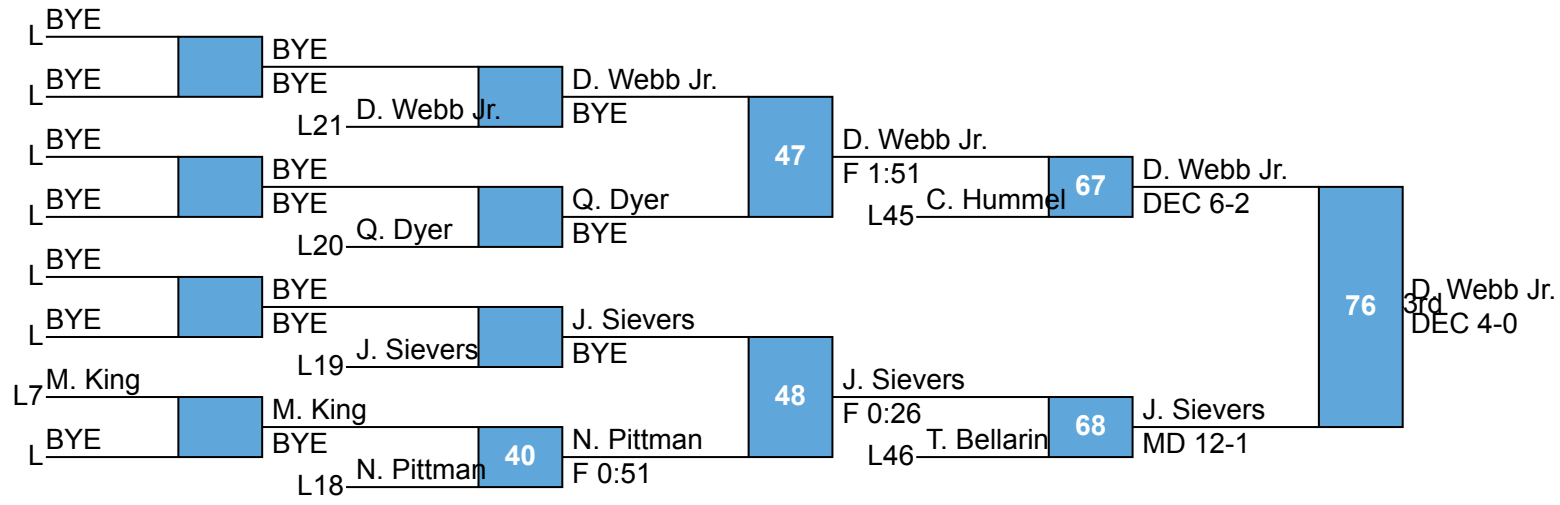

**Super 32  
8 & Under  
45**

**Super 32  
8 & Under  
50**

**Super 32  
8 & Under  
55**

**Super 32  
8 & Under  
60**

RR Rnd 1

A. Hermes  
Edison  
J. Morris  
Elite Wrestling (EWA)

1

J. Morris  
DEC 9-3

E. Sherlock  
Storm Wrestling Center  
T. Traves  
Powerhouse

2

T. Traves  
DEC 5-4

L. Deluca  
Journeyman  
D. Corbin  
The Crew

3

L. Deluca  
F 3:43

Tyler Traves  
1st

RR Rnd 2