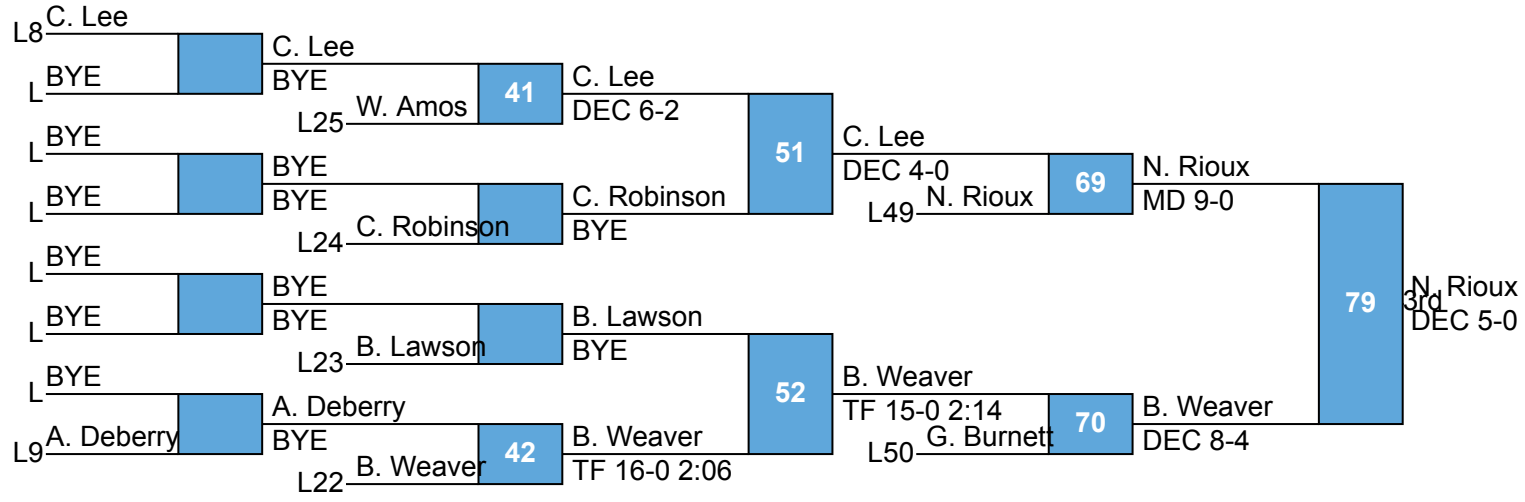

**Super 32  
8 & Under  
45**

**Super 32  
8 & Under  
50**

**Super 32  
8 & Under  
55**

**Super 32  
8 & Under  
60**

RR Rnd 1

A. Hermes  
Edison  
J. Morris  
Elite Wrestling (EWA)

1

J. Morris  
DEC 9-3