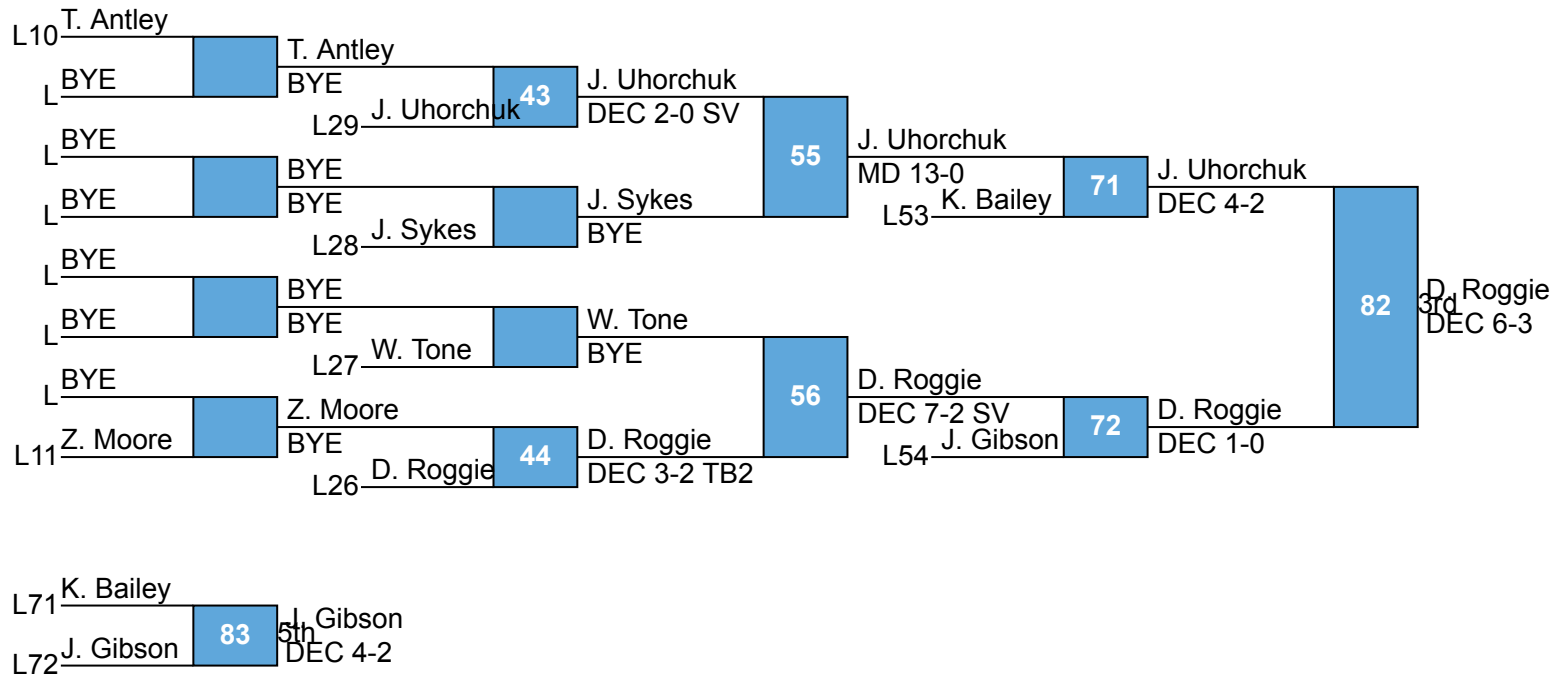

**Super 32  
8 & Under  
45**

**Super 32  
8 & Under  
50**

**Super 32  
8 & Under  
55**

**Super 32  
8 & Under  
60**

RR Rnd 1

A. Hermes  
Edison  
J. Morris  
Elite Wrestling (EWA)

1

J. Morris  
DEC 9-3

E. Sherlock  
Storm Wrestling Center  
T. Traves  
Powerhouse

2

T. Traves  
DEC 5-4

L. Deluca  
Journeyman  
D. Corbin  
The Crew

3

L. Deluca  
F 3:43

Tyler Traves  
1st

RR Rnd 2