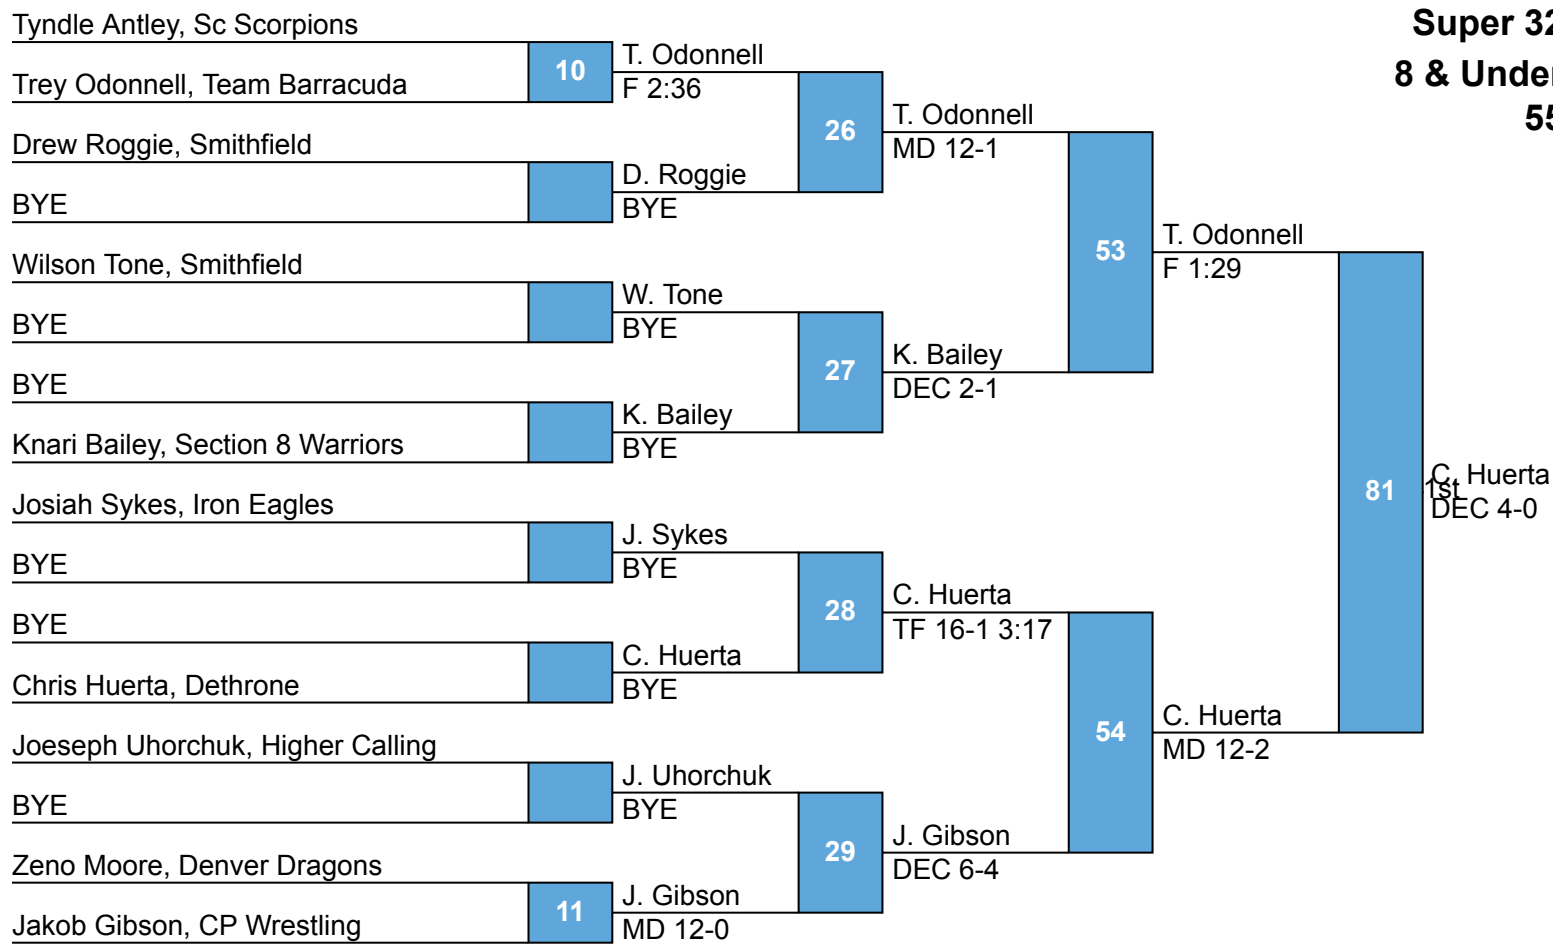

**Super 32  
8 & Under  
45**

**Super 32  
8 & Under  
50**

**Super 32  
8 & Under  
55**

**Super 32  
8 & Under  
60**

RR Rnd 1

A. Hermes  
Edison  
J. Morris  
Elite Wrestling (EWA)

1

J. Morris  
DEC 9-3