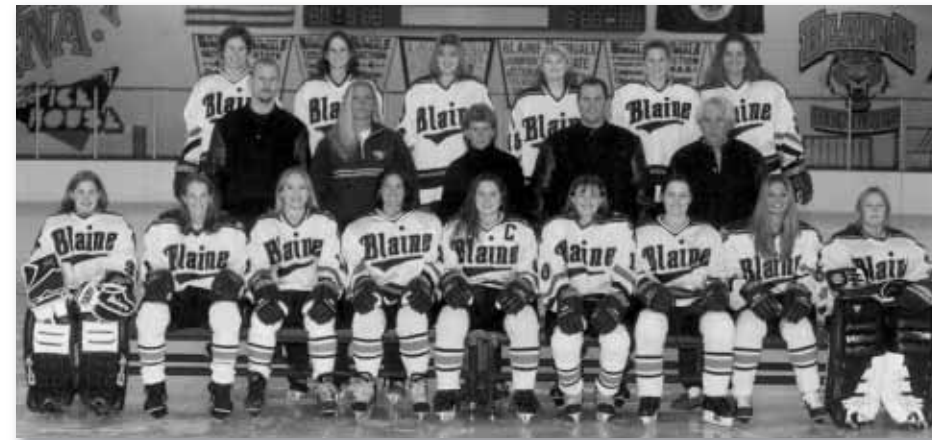

Bengals in the State Tourney

2000-2001

**Blaine 3 - Blake 1
State Quarterfinals**
**Blaine 1 - South St. Paul 0
State Semifinals**
**Blaine 1
Bloomington Jefferson 2
State Championship**

STATE RUNNER-UP

Row 1: Kim Hanlon, Krista Johnson, Andrea Jensrud, Tiffany Hagge, Christa Hubert, Kristina Bunker, Stefanie Ubl, Ashley Dreis, Jody Horak
Row 2: Asst. Coach Mark Ziegler, Asst. Coach Gina Houser, Head Coach Marci Bydlon, Asst. Coach Steve Guider, Asst. Coach Mike Guider
Row 3: Jennifer Reed, Erin O'Neil, Jenna Daleiden, Samantha Nixon, Becca Perez, Kristina Breuhl

1996-1997

**Blaine 9 - Owatonna 0
State Quarterfinals**
**Hibbing 4 - Blaine 2
State Semifinals**
**Blaine 3 - Mounds View 1
State 3rd Place**