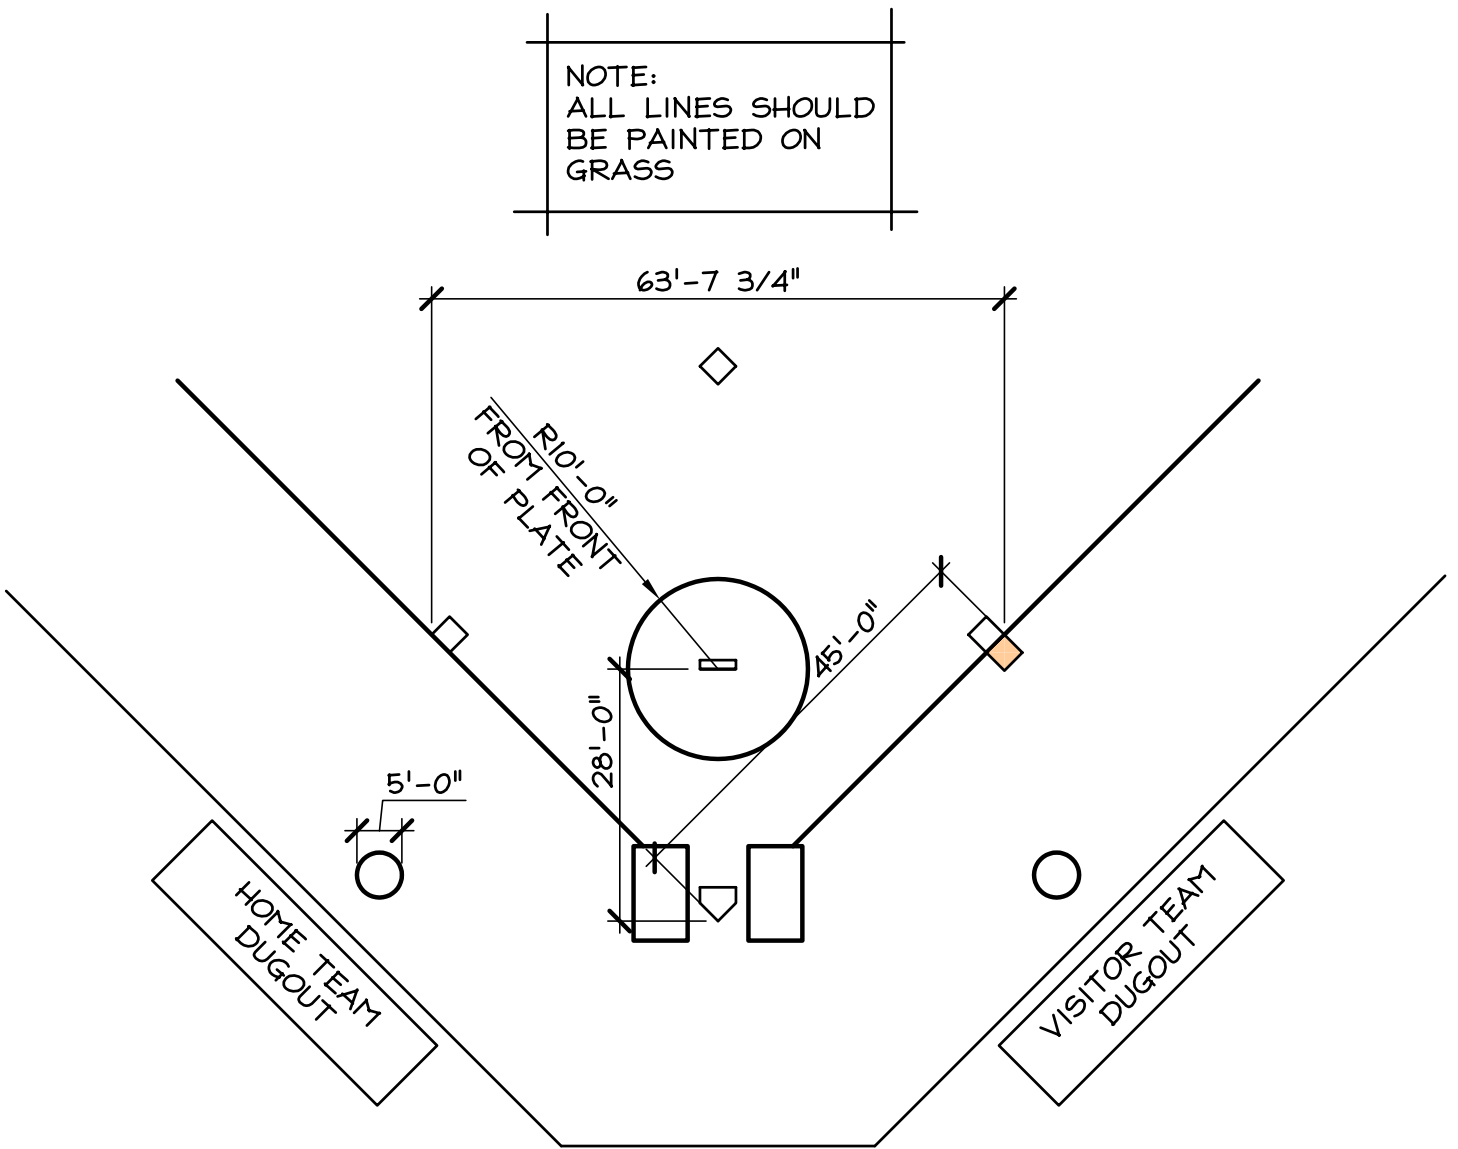

NOTE:
ALL LINES SHOULD
BE PAINTED ON
GRASS

6 & UNDER FIELD SETUP