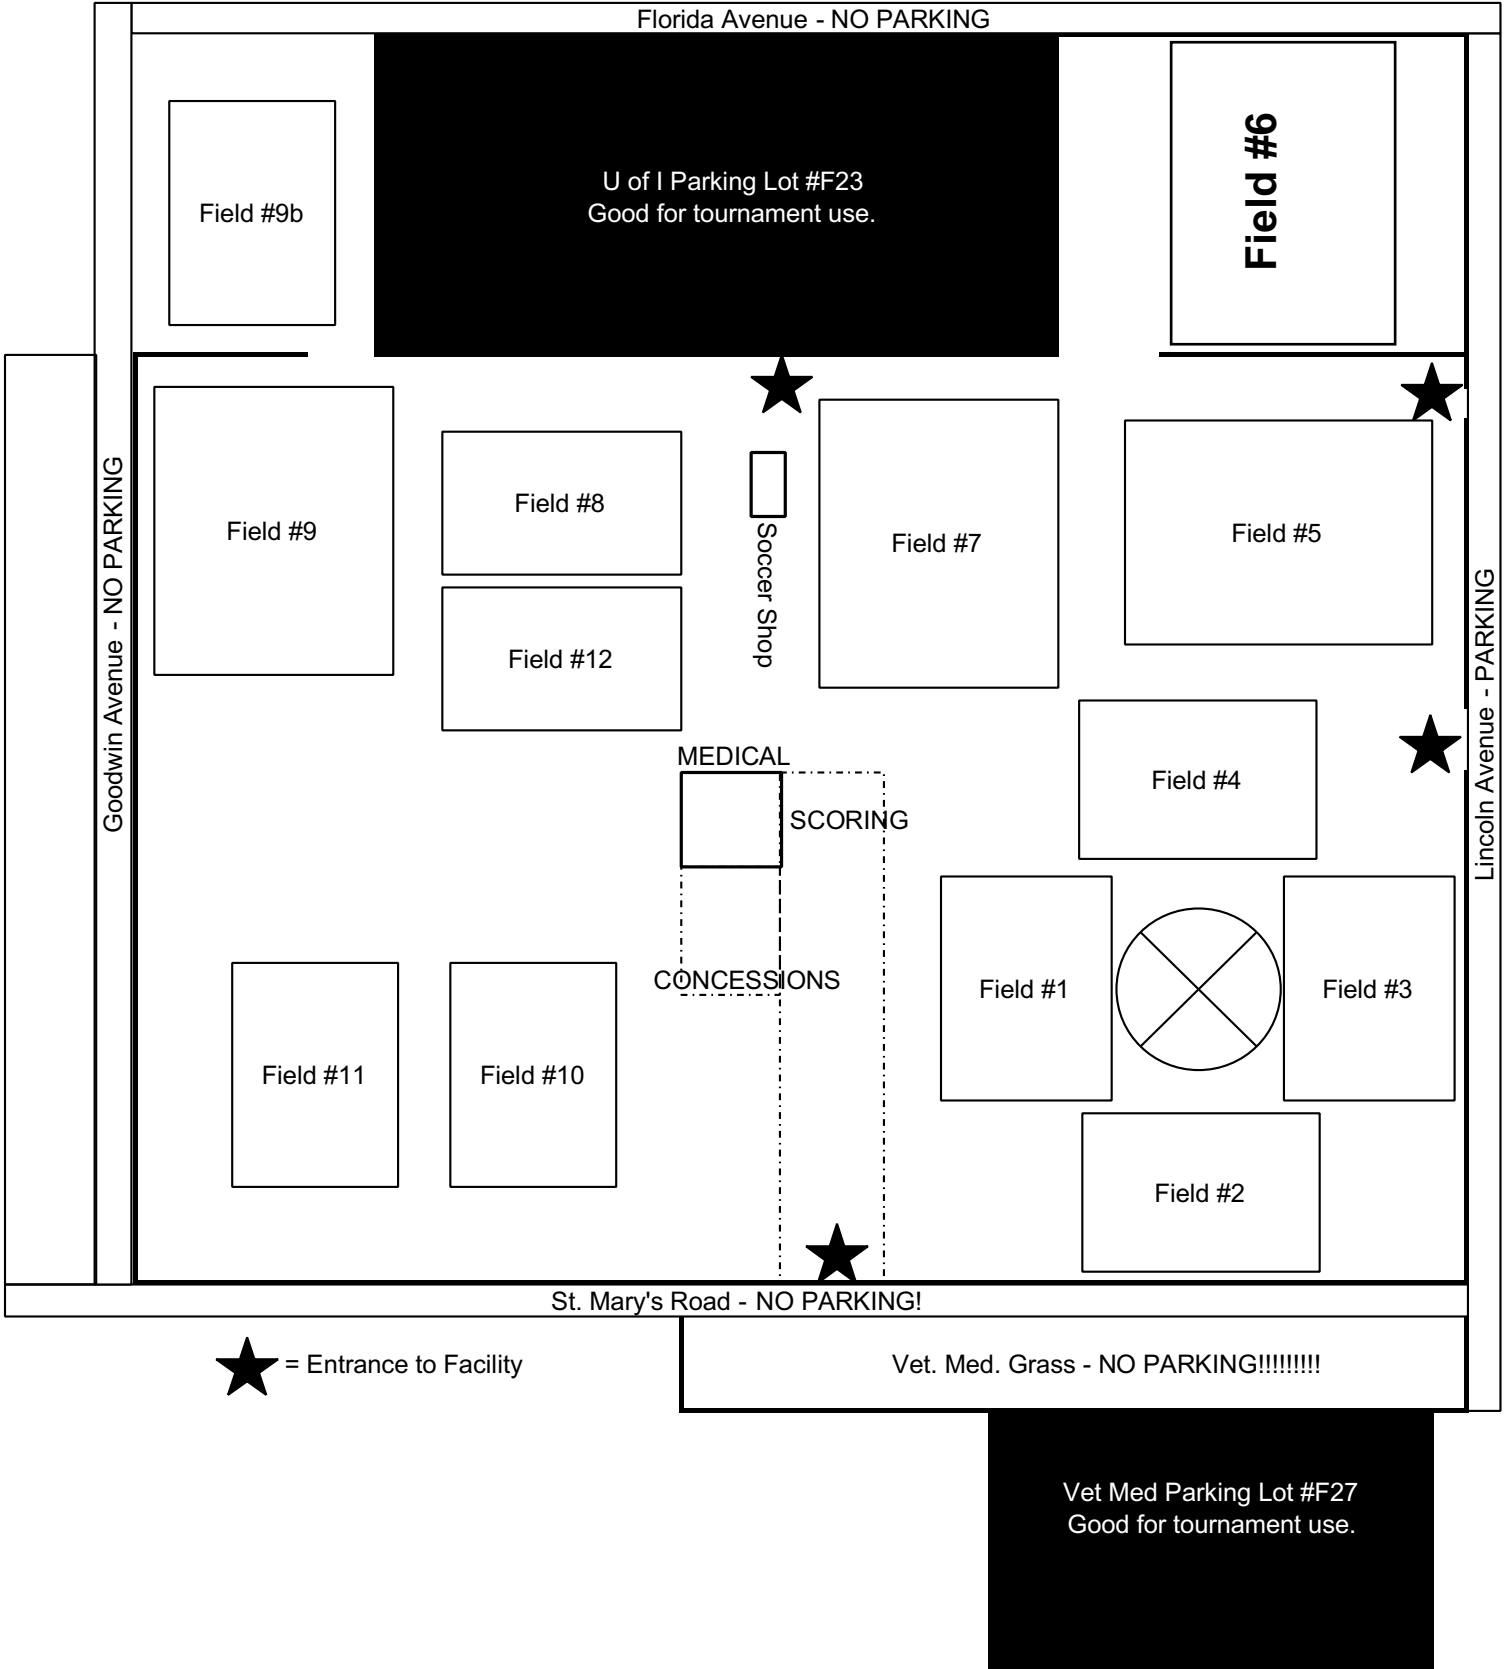

# 2018 ILLINOIS FC SPRING INVITE MAIN SITE FIELD MAP

★ = Entrance to Facility