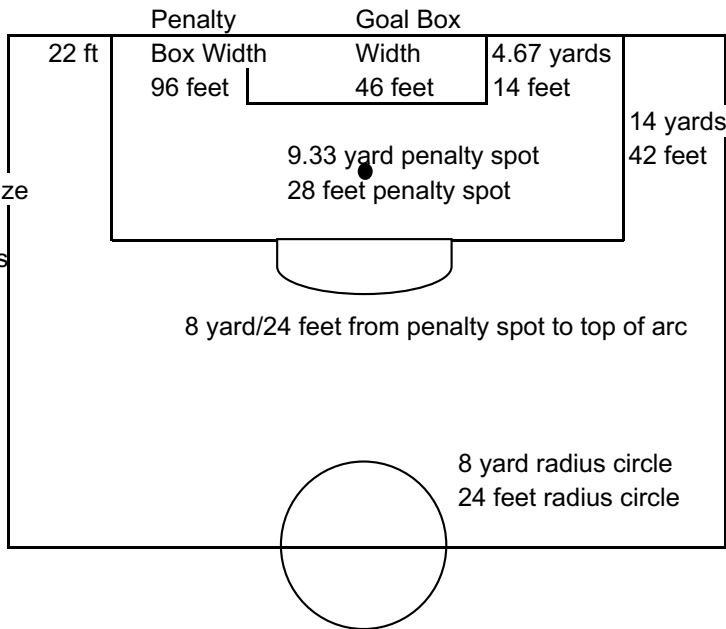

ILLINOIS FC TOURNAMENTS FIELD DIMENSIONS

U13-U19

Big Fields
Main Site:
5, 6, 7, 9

Outdoor Center
13, 14, 15, 16

full size
up to 240 x 360

U11-U12

Medium Fields
Main Site:
1, 2, 3, 4, 6a, 6b

140 x 240 field size

Normal Locations

U9-U10

Small Field
Main Site:
8, 9b, 10, 11, 12

120 x 180 field size