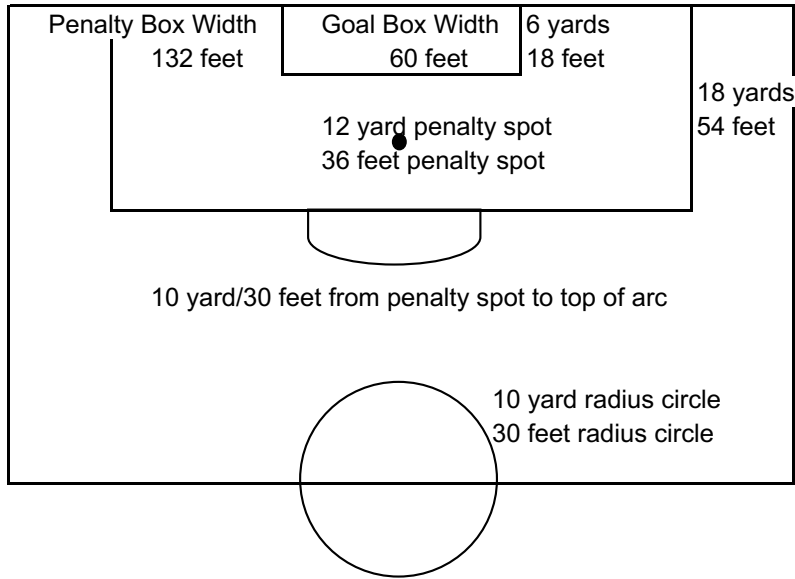

ILLINOIS FC TOURNAMENTS FIELD DIMENSIONS

U13-U19

Big Fields
Main Site:
5, 6, 7, 9

Outdoor Center
13, 14, 15, 16

full size
up to 240 x 360

U11-U12

Medium Fields
Main Site:
1, 2, 3, 4, 6a, 6b

140 x 240 field size

Normal Locations

U9-U10

Small Field
Main Site:
8, 9b, 10, 11, 12

120 x 180 field size