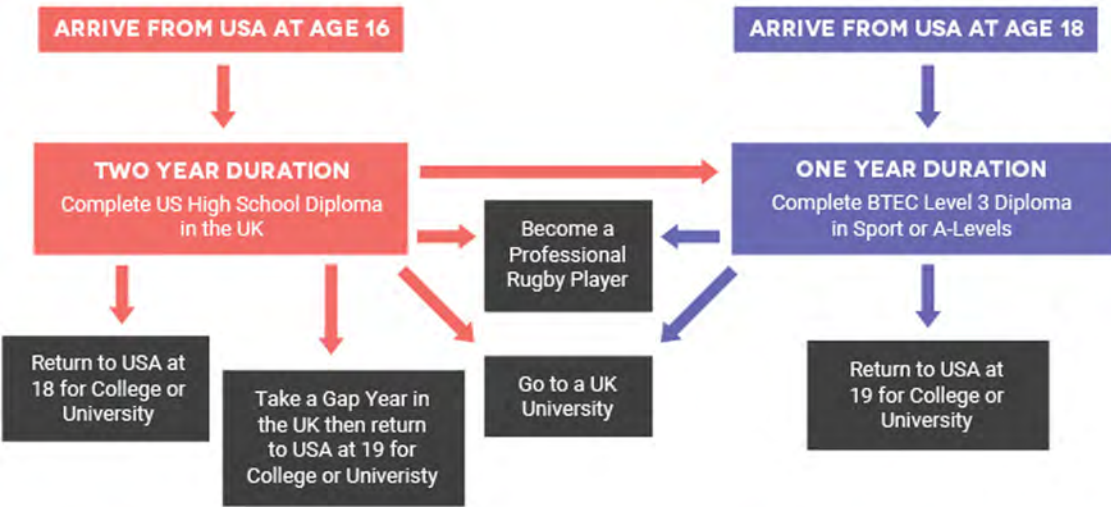

There are 2 distinct pathways for entry and progression shown above. On both pathways, rugby scholars will have the opportunity to study Level 3 UK qualifications that will allow progression into colleges and Universities in the USA and abroad. Although the above pathways are the most common routes that you would take as a student, all learners will follow an Individualised learning programme that suits their specific needs and aspirations. This may include enhancement of the academic curriculum with leadership and coaching modules and certificates, along with relevant volunteering opportunities and work experience. Our Rugby Program has strong links with some very high profile Universities in the UK and our students regularly receive scholarships based on previous levels of attainment and achievement.