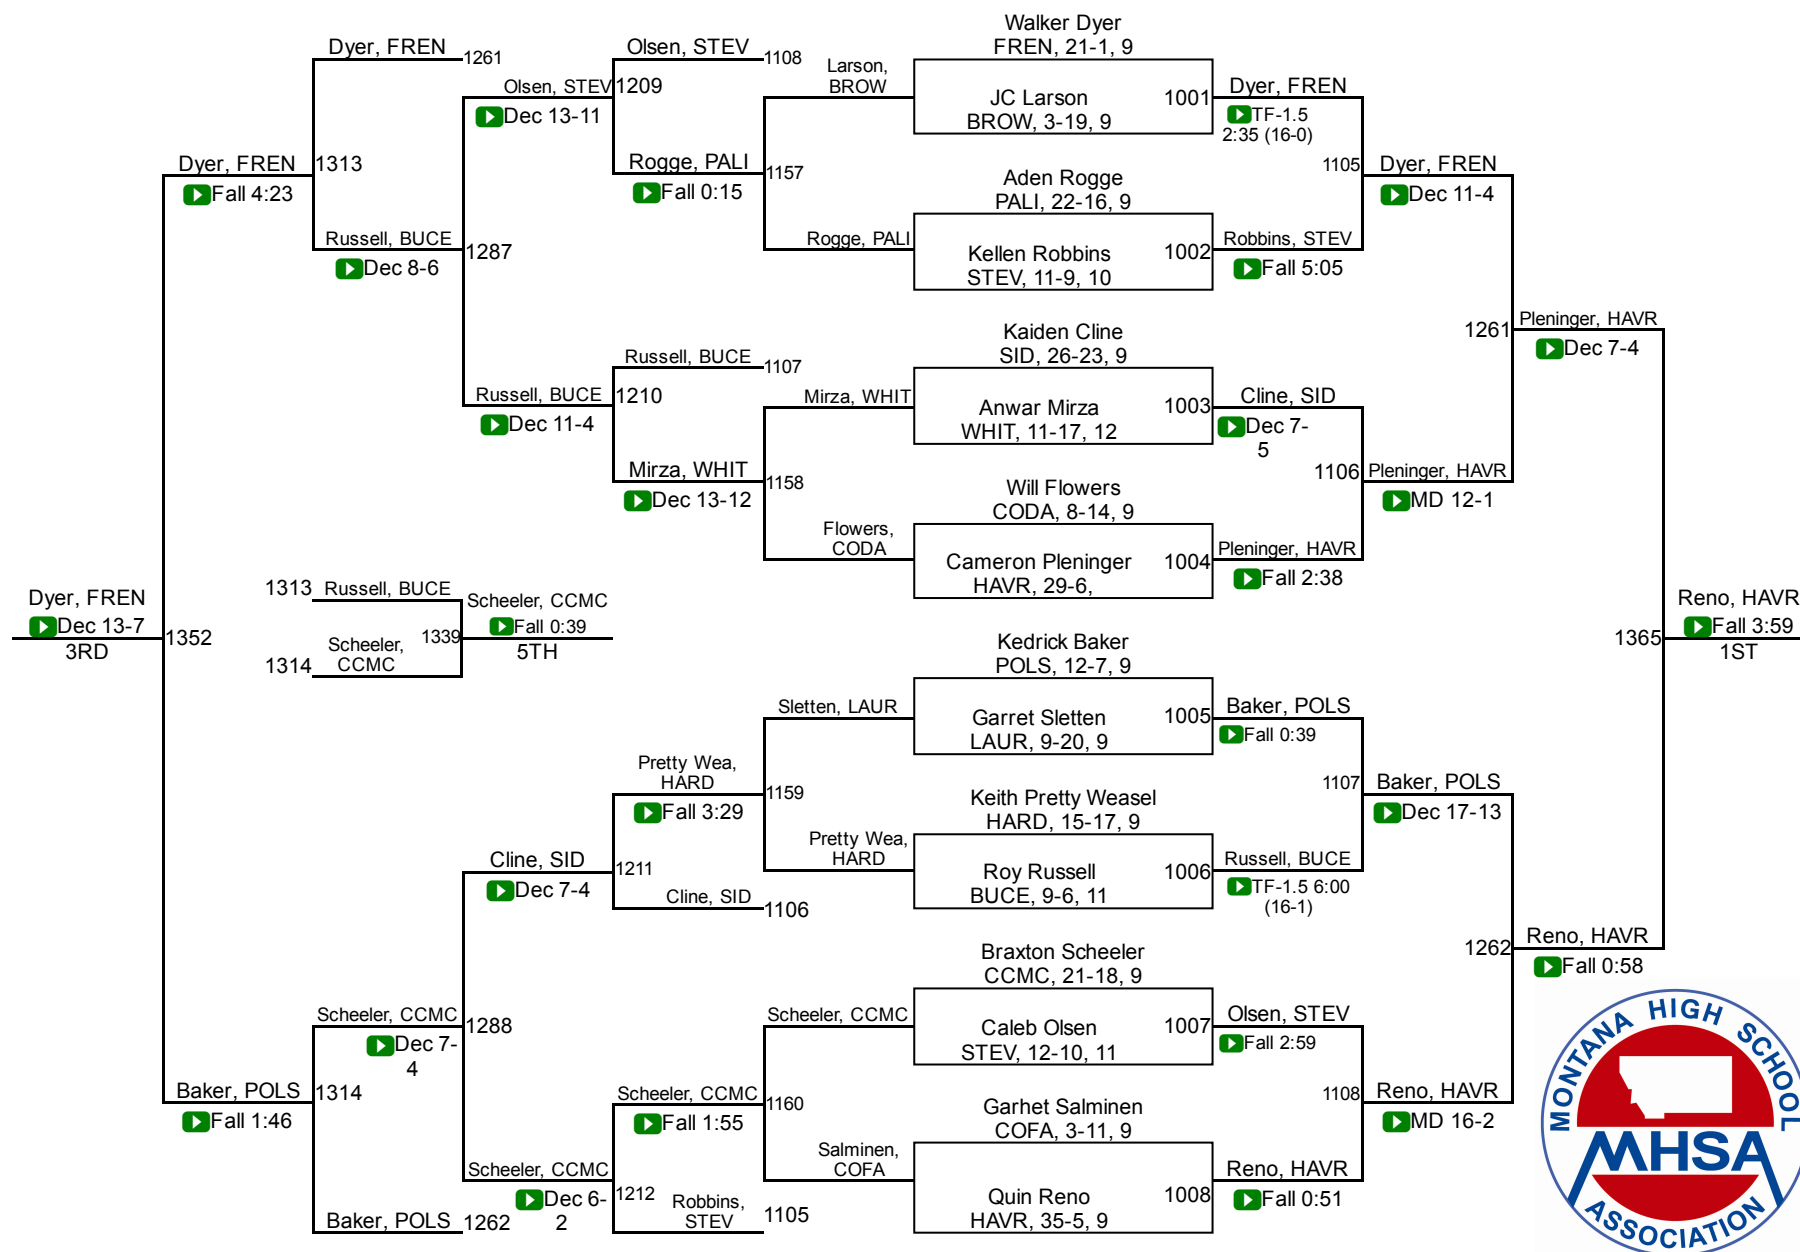

2017 MHSА State Championships

A - 103