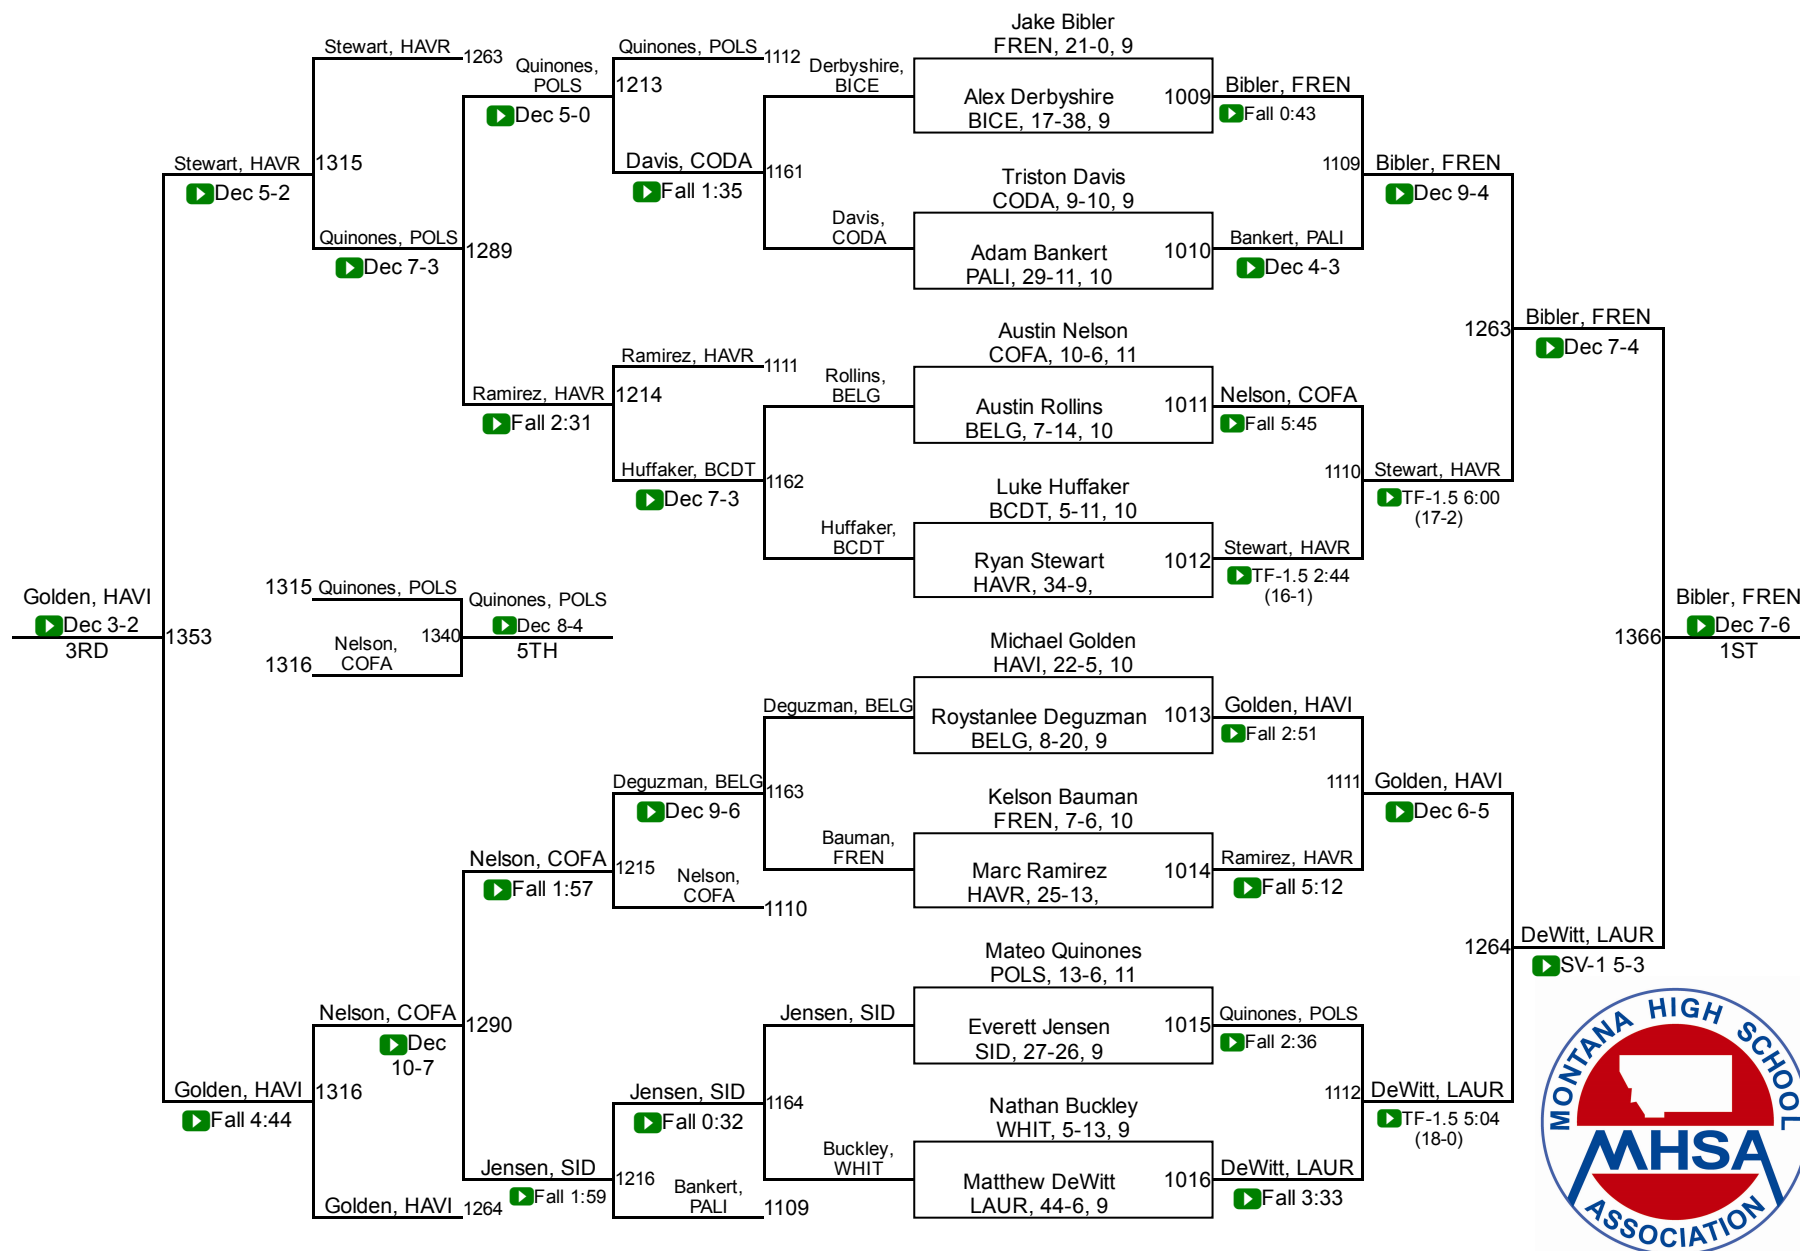

2017 MHSА State Championships

A - 113