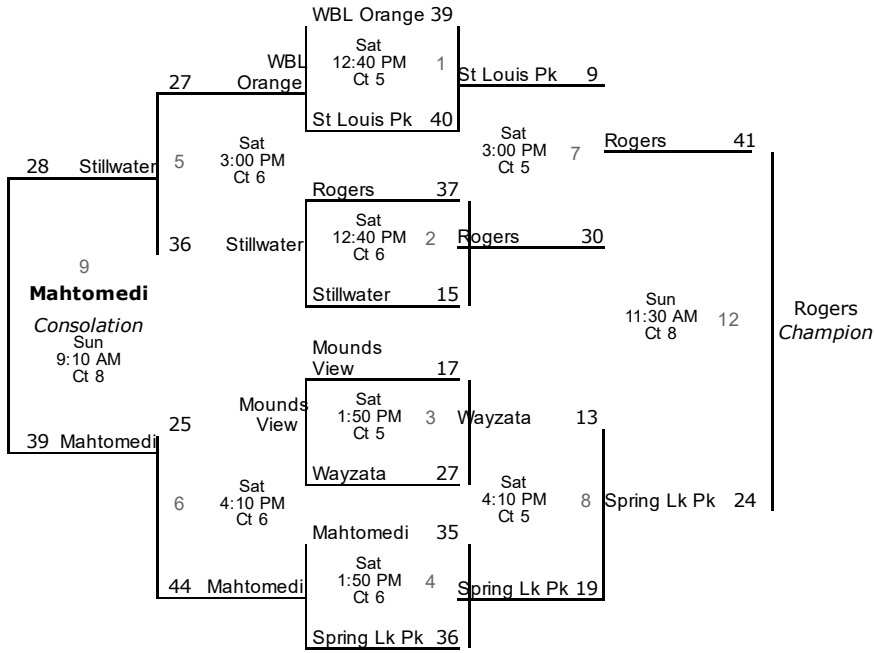

**White Bear Girls Classic February 11-12, 2017**  
**6th Grade Girls A**

St Louis Pk	27	
Sun 10:20 AM Ct 8	10	Wayzata
Wayzata	43	<b>3rd Place</b>

WBL Orange	23	
Sun 8:00 AM Ct 8	11	<u>Mounds View</u>
Mounds View	25	<b>Friendship Game</b>

**Gym Key**

**Courts 1-2**

[White Bear Lake HS South Campus](#)

**Courts 3-4**

[White Bear Lake HS North Campus](#)

**Courts 5-6**

[Oneka Elementary](#)

**Courts 7**