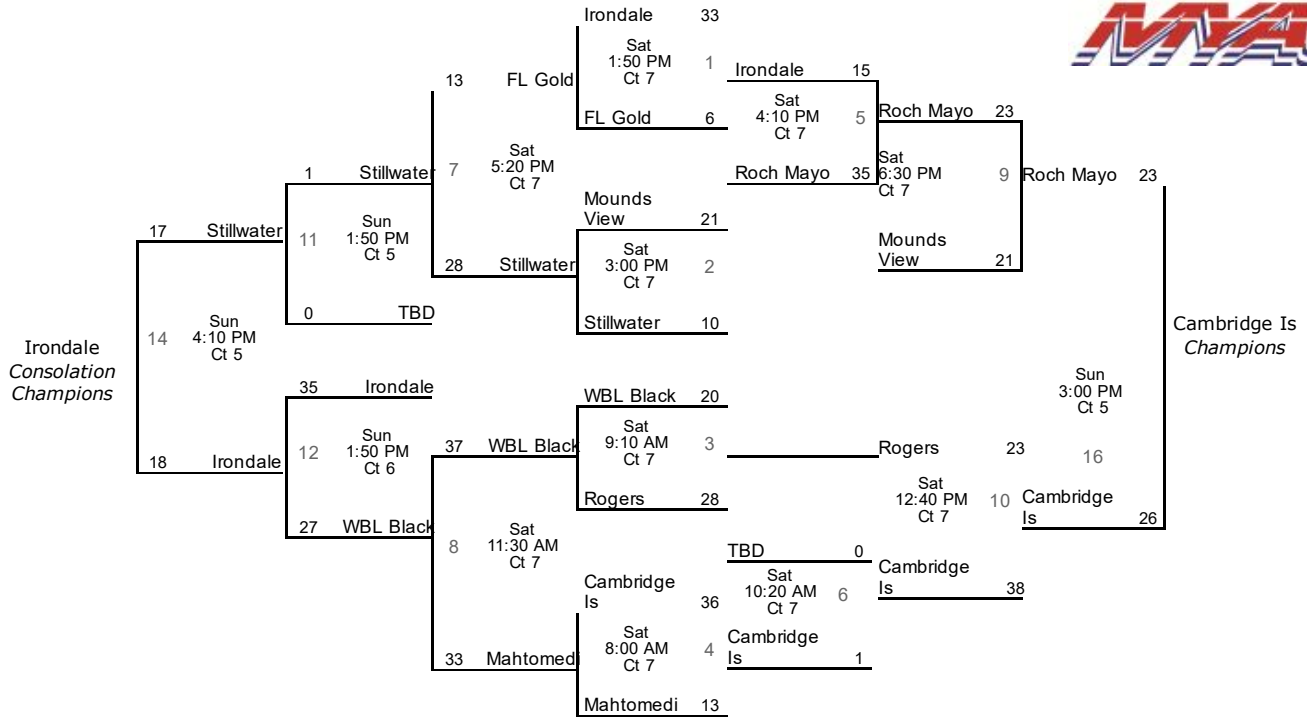

White Bear Girls Classic February 11-12, 2017
6th Grade Girls B

3rd Place Game

Friendship Games

Gym Key

Courts 1-2

[White Bear Lake HS South Campus](#)

Courts 3-4

[White Bear Lake HS North Campus](#)

Courts 5-6

[Oneka Elementary](#)

Courts 7

[Sunrise Middle School](#)

Courts 8

[Central Middle School](#)

Subject to change!