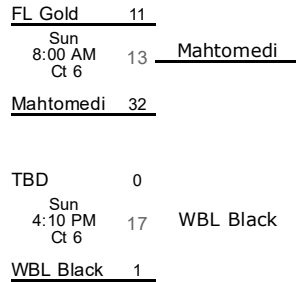

White Bear Girls Classic February 11-12, 2017
6th Grade Girls B

3rd Place Game

Friendship Games

Gym Key

Courts 1-2

[White Bear Lake HS South Campus](#)

Courts 3-4

[White Bear Lake HS North Campus](#)

Courts 5-6

[Oneka Elementary](#)

Courts 7

[Sunrise Middle School](#)

Courts 8

[Central Middle School](#)

Subject to change!