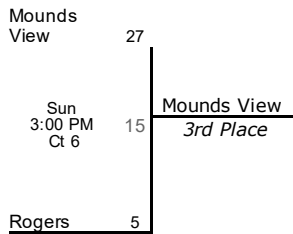

White Bear Girls Classic February 11-12, 2017
6th Grade Girls B

3rd Place Game

Friendship Games

Gym Key

Courts 1-2

[White Bear Lake HS South Campus](#)

Courts 3-4

[White Bear Lake HS North Campus](#)