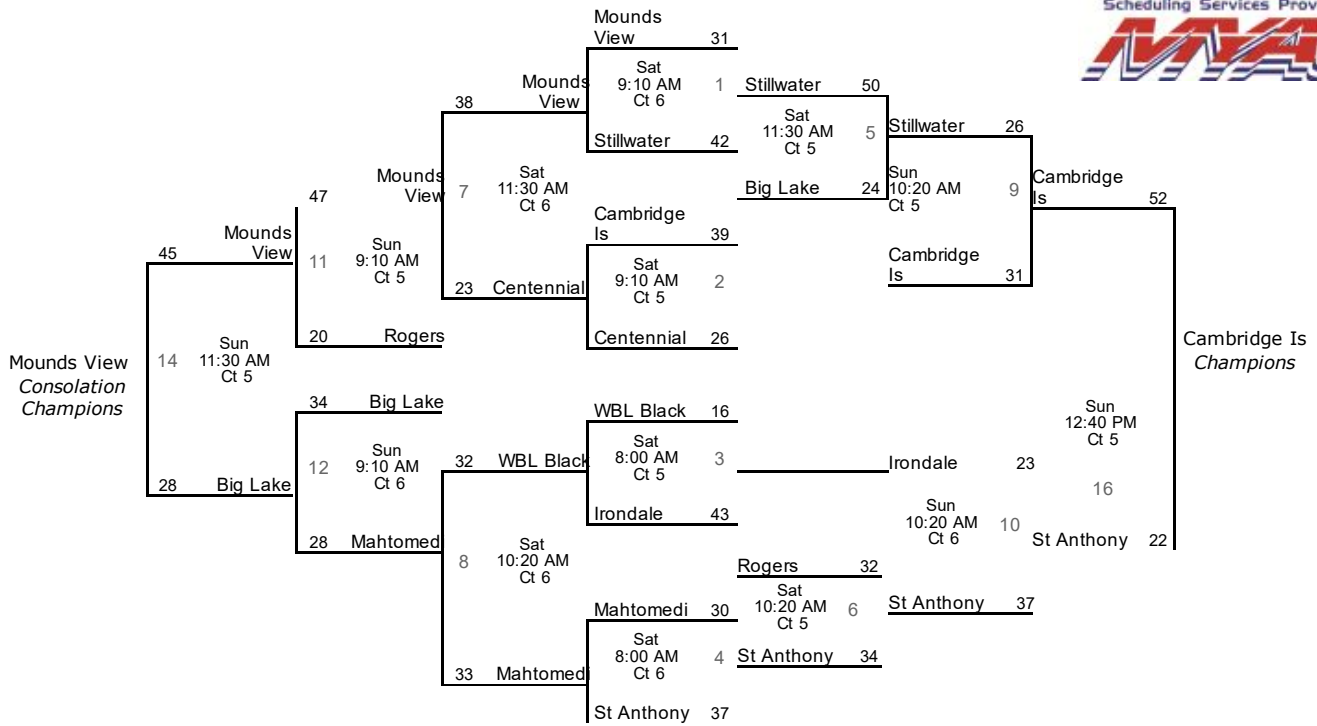

White Bear Girls Classic February 11-12, 2017
7th Grade Girls B

3rd Place Game

Friendship Games

Gym Key

Courts 1-2

[White Bear Lake HS South Campus](#)

Courts 3-4

[White Bear Lake HS North Campus](#)

Courts 5-6

[Oneka Elementary](#)

Courts 7

[Sunrise Middle School](#)

Courts 8

[Central Middle School](#)

Subject to change!