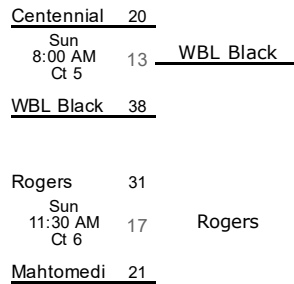

White Bear Girls Classic February 11-12, 2017
7th Grade Girls B

3rd Place Game

Friendship Games

Gym Key

Courts 1-2

[White Bear Lake HS South Campus](#)

Courts 3-4

[White Bear Lake HS North Campus](#)