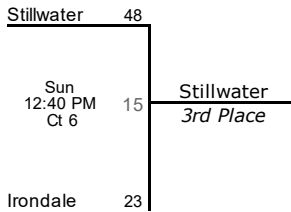

White Bear Girls Classic February 11-12, 2017
7th Grade Girls B

3rd Place Game

Friendship Games

Gym Key

Courts 1-2

[White Bear Lake HS South Campus](#)

Courts 3-4

[White Bear Lake HS North Campus](#)