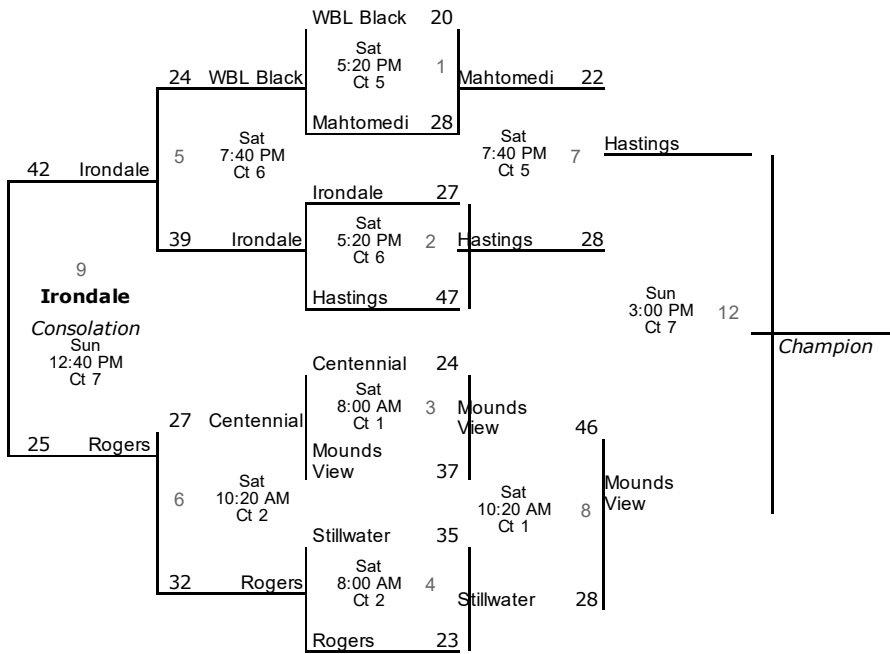

White Bear Girls Classic February 11-12, 2017
8th Grade Girls B

Mahtomedi 21
 Sun 1:50 PM Ct 7 10 Stillwater
 Stillwater 29 **3rd Place**

WBL Black 24
 Sun 12:40 PM Ct 8 11 Centennial
 Centennial 43 **Friendship Game**

Gym Key

Courts 1-2

[White Bear Lake HS South Campus](#)

Courts 3-4

[White Bear Lake HS North Campus](#)

Courts 5-6

[Oneka Elementary](#)

Courts 7