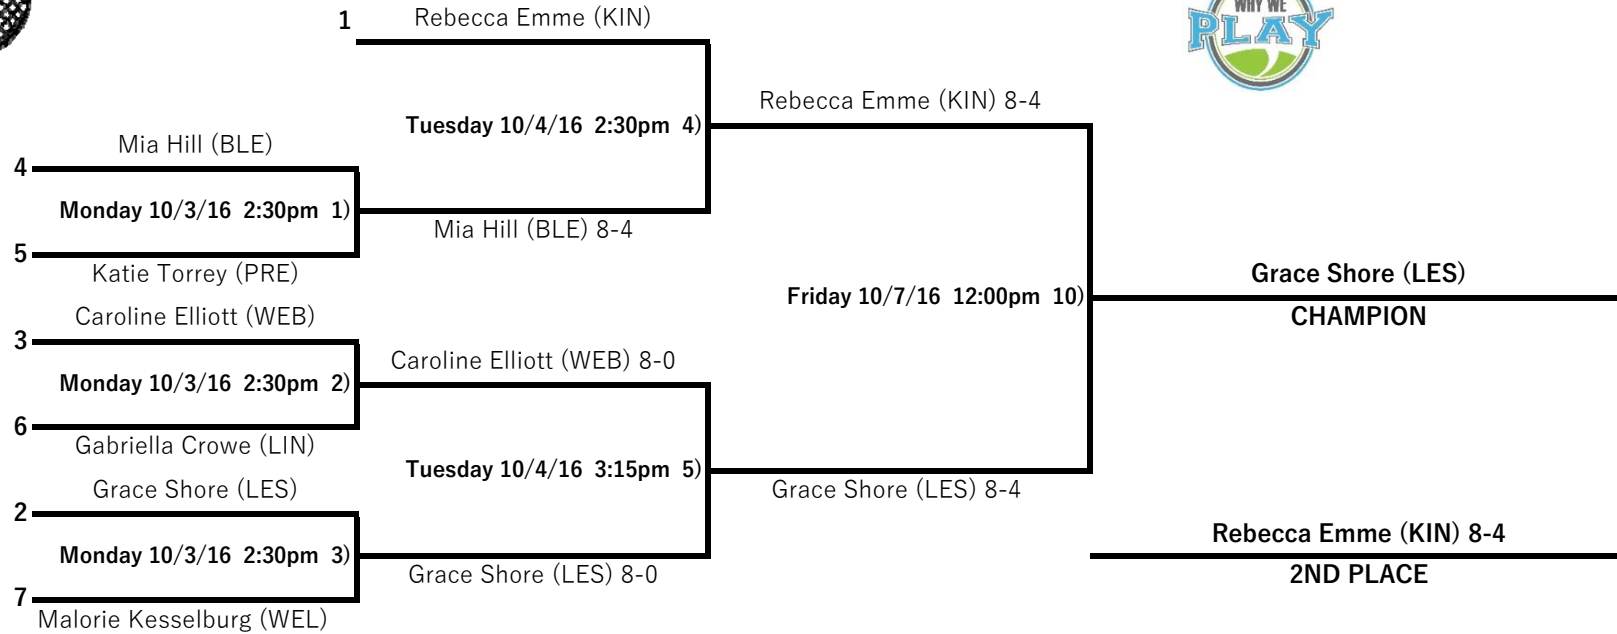

2016 PSD Middle School Varsity Tennis Championship Tournament

Championship Bracket

#2 GIRLS' SINGLES

Consolation Bracket