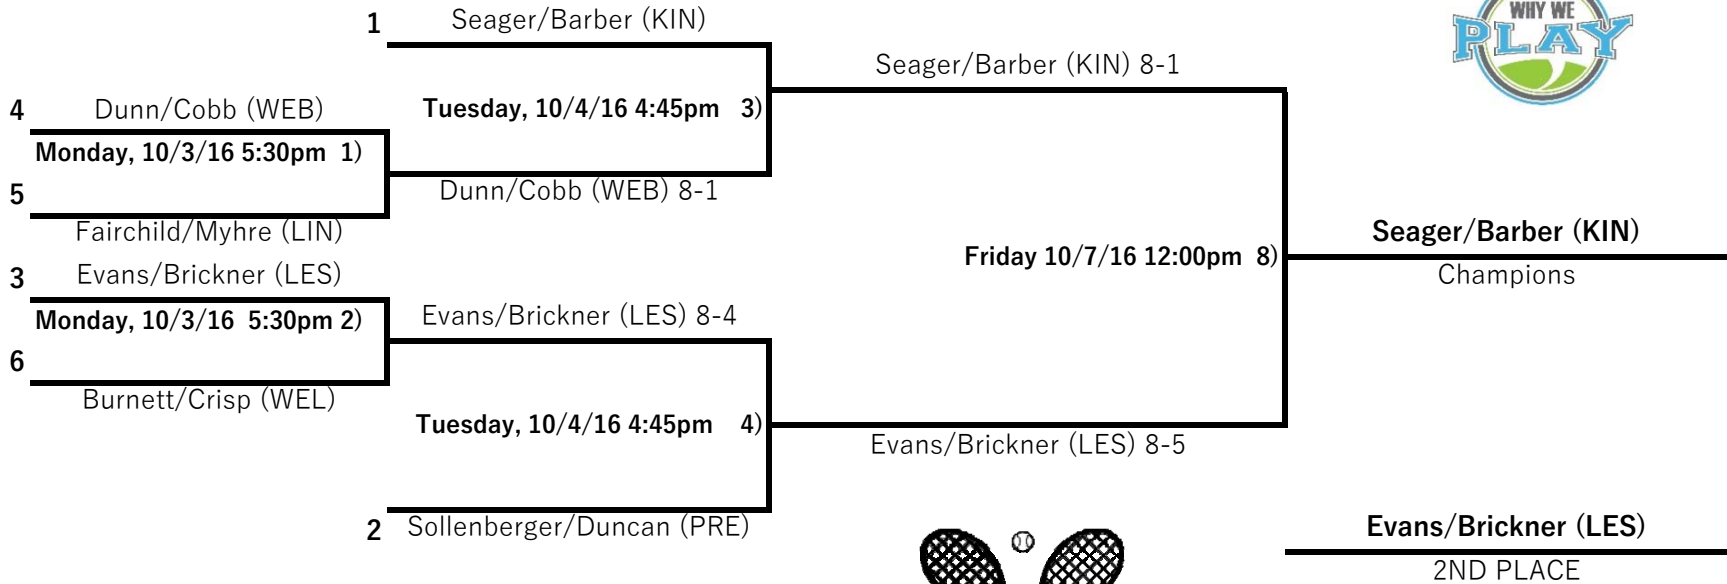

2016 PSD Middle School Varsity Tennis Championship Tournament

Championship Bracket

#1 GIRLS' DOUBLES

Consolation Bracket

POUDRE SCHOOL DISTRICT