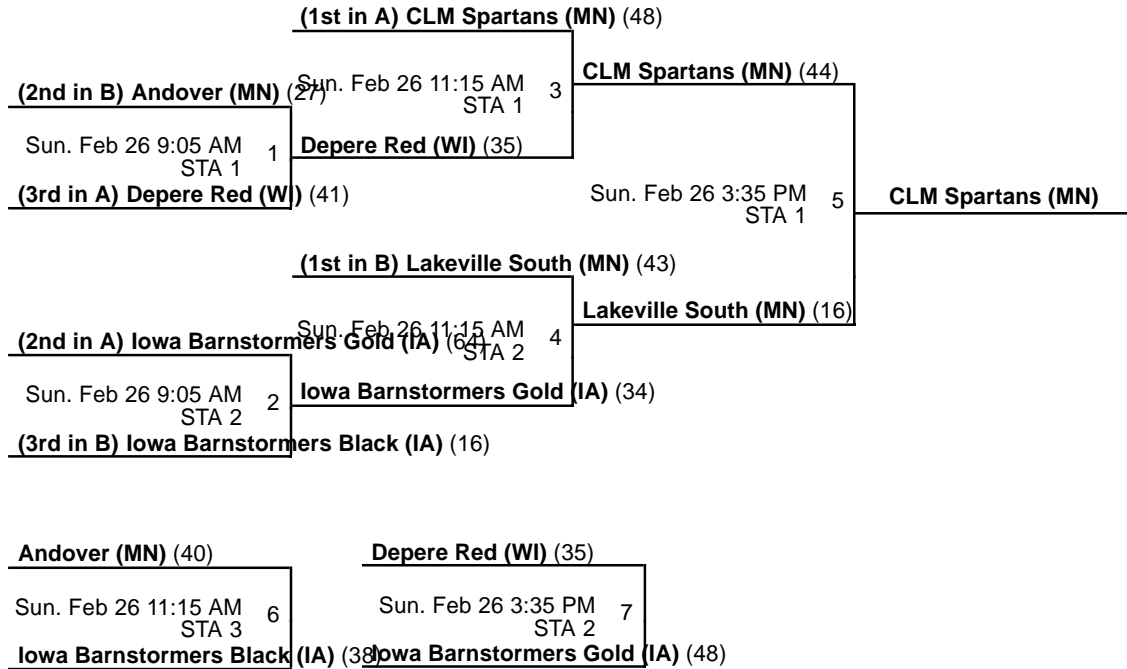

#### Courts

2 - Court 2

3 - Court 3

4 - Court 4

Powered by Exposure Basketball Events

2017 Minnesota Heat Hoops Border Battle

## 6th Grade All Star Championship Bracket

Feb 25-26, 2017

STA 1 - St. Thomas Academy Court 1   STA 2 - St. Thomas Academy Court 2  
 STA 3 - St. Thomas Academy Court 3