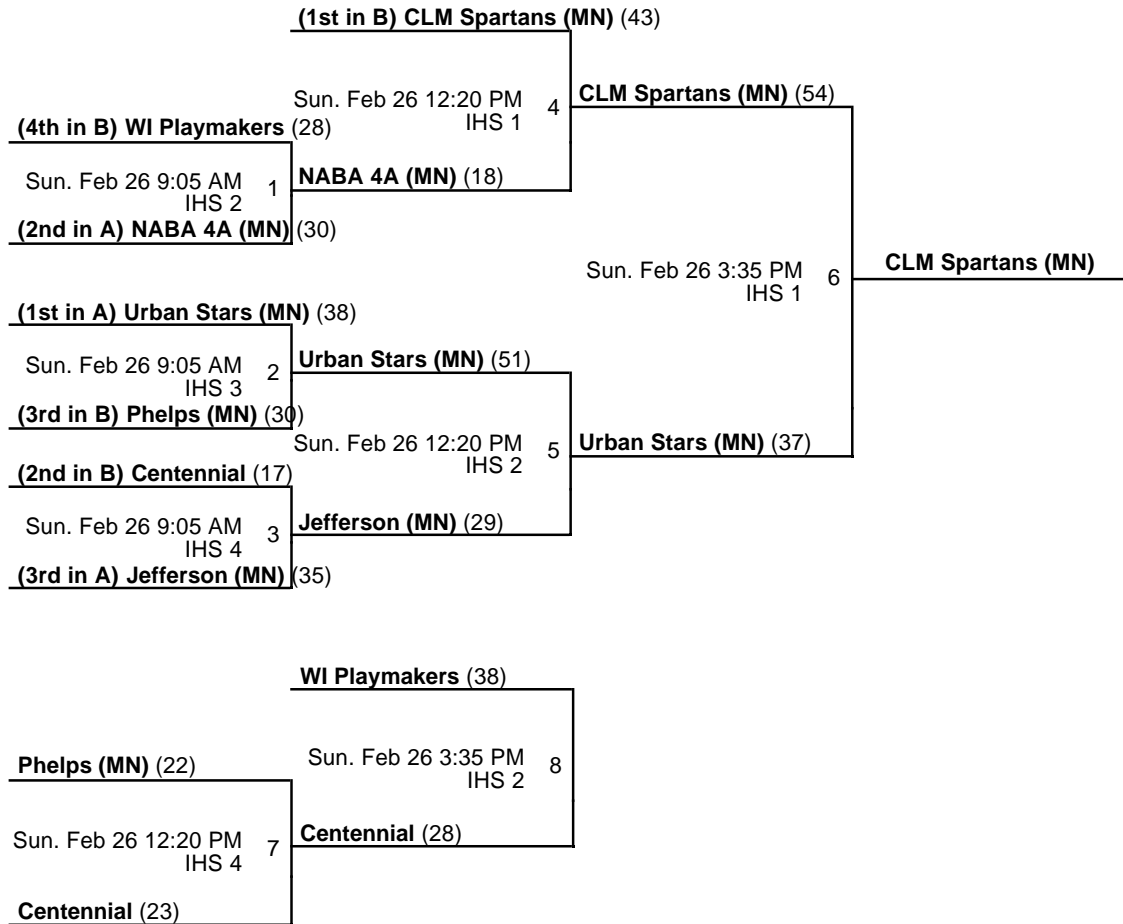

2017 Minnesota Heat Hoops Border Battle

Feb 25-26, 2017

4th Grade White

Pool A						
	W	L	T	PD	PA	
A3 Urban Stars (MN)	2	0	0	25	58	1st
A2 NABA 4A (MN)	1	1	0	-7	77	2nd
A1 Jefferson (MN)	0	2	0	-18	71	3rd

Date	Time	Venue	Court	Away/Home	Score
Sat, 2/25	9:05 AM	YWCA	1	A1 vs A2	26 - 34
Sat, 2/25	11:15 AM	YWCA	1	A1 vs A3	27 - 37
Sat, 2/25	1:25 PM	YWCA	1	A2 vs A3	31 - 51

Pool B						
	W	L	T	PD	PA	
B1 CLM Spartans (MN)	3	0	0	34	77	1st
B3 Centennial	2	1	0	5	94	2nd
B4 Phelps (MN)	1	2	0	1	92	3rd
B2 WI Playmakers	0	3	0	-40	119	4th

Date	Time	Venue	Court	Away/Home	Score
Sat, 2/25	8:00 AM	YWCA	3	B1 vs B2	41 - 23
Sat, 2/25	8:00 AM	YWCA	4	B3 vs B4	30 - 25
Sat, 2/25	10:10 AM	YWCA	3	B1 vs B3	47 - 26
Sat, 2/25	10:10 AM	YWCA	4	B2 vs B4	30 - 40
Sat, 2/25	12:20 PM	YWCA	2	B1 vs B4	32 - 28
Sat, 2/25	12:20 PM	YWCA	3	B2 vs B3	22 - 38

Venues

YWCA - YWCA Minneapolis

Courts

1 - Court 1

2 - Court 2

3 - Court 3

4 - Court 4

Powered by Exposure Basketball Events

2017 Minnesota Heat Hoops Border Battle

4th Grade White Gold Championship Bracket

Feb 25-26, 2017

IHS 1 - Irondale High School Court 1 IHS 2 - Irondale High School Court 2
IHS 3 - Irondale High School Court 3 IHS 4 - Irondale High School Court 4