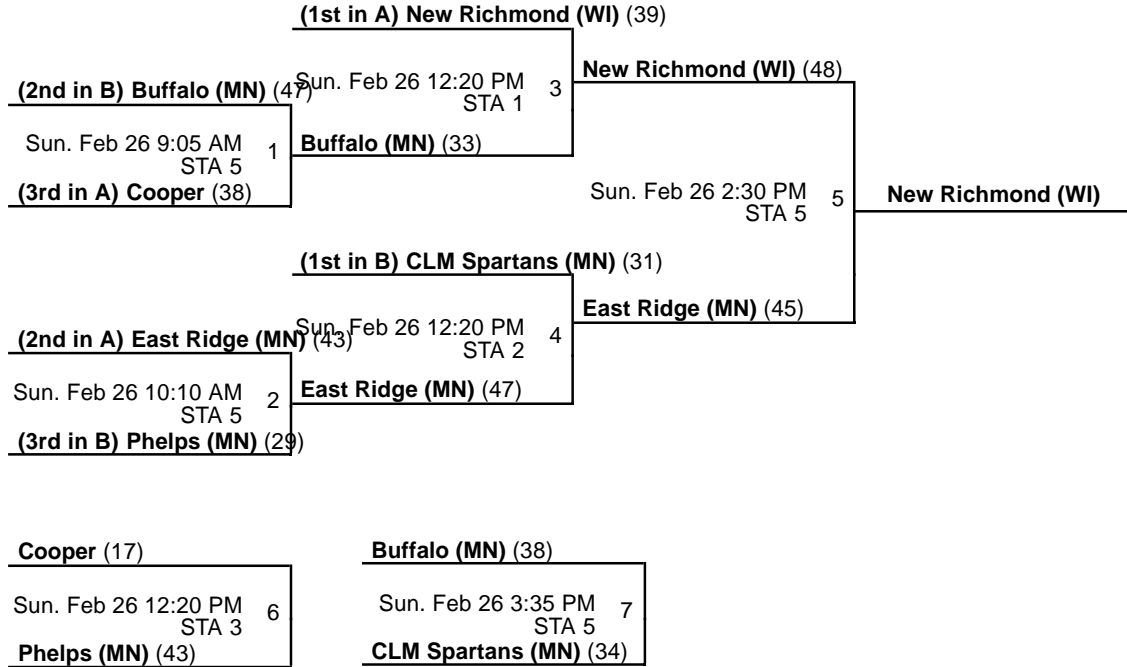

2017 Minnesota Heat Hoops Border Battle

Feb 25-26, 2017

6th Grade Community B

Pool A

	W	L	T	PD	PA	
A2 New Richmond (WI)	2	0	0	5	62	1st
A1 East Ridge (MN)	1	1	0	13	68	2nd
A3 Cooper	0	2	0	-18	84	3rd

Date	Time	Venue	Court	Away/Home	Score

Sat, 2/25	2:30 PM	WHS	4	A1 vs A2	34 - 36
Sat, 2/25	4:40 PM	WHS	4	A2 vs A3	31 - 28
Sat, 2/25	7:55 PM	WHS	4	A1 vs A3	53 - 32

Pool B

	W	L	T	PD	PA	
B1 CLM Spartans (MN)	2	0	0	17	60	1st
B2 Buffalo (MN)	1	1	0	-4	61	2nd
B3 Phelps (MN)	0	2	0	-13	76	3rd

Date	Time	Venue	Court	Away/Home	Score

Sat, 2/25	1:25 PM	WHS	3	B1 vs B2	34 - 24
Sat, 2/25	4:40 PM	WHS	3	B1 vs B3	43 - 36
Sat, 2/25	6:50 PM	WHS	3	B2 vs B3	33 - 27

Venues

WHS - Woodbury High School

Courts

3 - Court 3

4 - Court 4

Powered by Exposure Basketball Events

2017 Minnesota Heat Hoops Border Battle

6th Grade Community B Championship Bracket

Feb 25-26, 2017

STA 1 - St. Thomas Academy Court 1   STA 2 - St. Thomas Academy Court 2
STA 3 - St. Thomas Academy Court 3   STA 5 - St. Thomas Academy Court 5