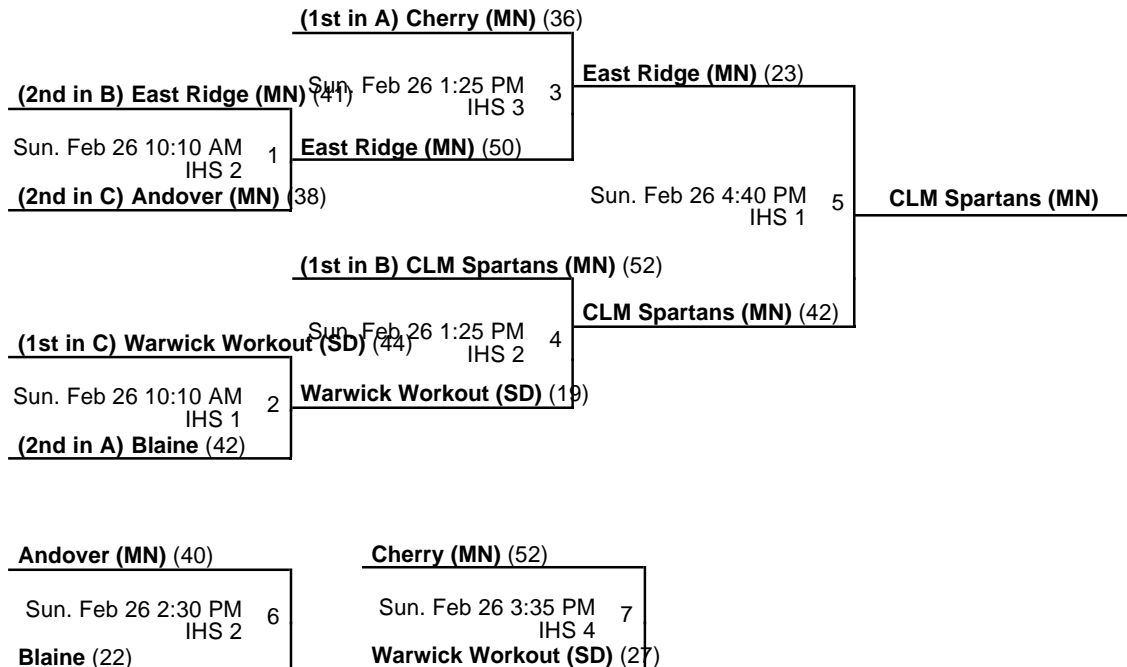

2017 Minnesota Heat Hoops Border Battle

Feb 25-26, 2017

5th Grade Community A

Pool A

	W	L	T	PD	PA	
A2 Cherry (MN)	1	1	0	9	66	1st
A3 Blaine	1	1	0	-8	72	2nd
A1 Park Cottage Grove (MN)	1	1	0	-1	61	3rd

Date	Time	Venue	Court	Away/Home	Score
Sat, 2/25	3:35 PM	YWCA	1	A1 vs A2	32 - 31
Sat, 2/25	5:45 PM	YWCA	1	A1 vs A3	28 - 30
Sat, 2/25	7:55 PM	YWCA	1	A2 vs A3	44 - 34

Pool C

	W	L	T	PD	PA	
C3 Warwick Workout (SD)	2	0	0	6	65	1st
C2 Andover (MN)	1	1	0	3	67	2nd
C1 Mahtomedi (MN)	0	2	0	-9	64	3rd

Date	Time	Venue	Court	Away/Home	Score
Sat, 2/25	1:25 PM	WHS	MN	C1 vs C2	26 - 34
Sat, 2/25	3:35 PM	WHS	4	C1 vs C3	29 - 30
Sat, 2/25	6:50 PM	WHS	4	C2 vs C3	36 - 41

Pool B

	W	L	T	PD	PA	
B3 CLM Spartans (MN)	2	0	0	28	77	1st
B1 East Ridge (MN)	1	1	0	-13	89	2nd
B2 Delano (MN)	0	2	0	-15	95	3rd

Date	Time	Venue	Court	Away/Home	Score
Sat, 2/25	3:35 PM	YWCA	2	B1 vs B2	40 - 38
Sat, 2/25	5:45 PM	YWCA	2	B1 vs B3	35 - 51
Sat, 2/25	7:55 PM	YWCA	2	B2 vs B3	42 - 55

Venues

WHS - Woodbury High School

YWCA - YWCA Minneapolis

Courts

MN - Main

1 - Court 1

2 - Court 2

4 - Court 4

2017 Minnesota Heat Hoops Border Battle

5th Grade Community A Championship Bracket

Feb 25-26, 2017

IHS 1 - Irondale High School Court 1 IHS 2 - Irondale High School Court 2
IHS 3 - Irondale High School Court 3 IHS 4 - Irondale High School Court 4