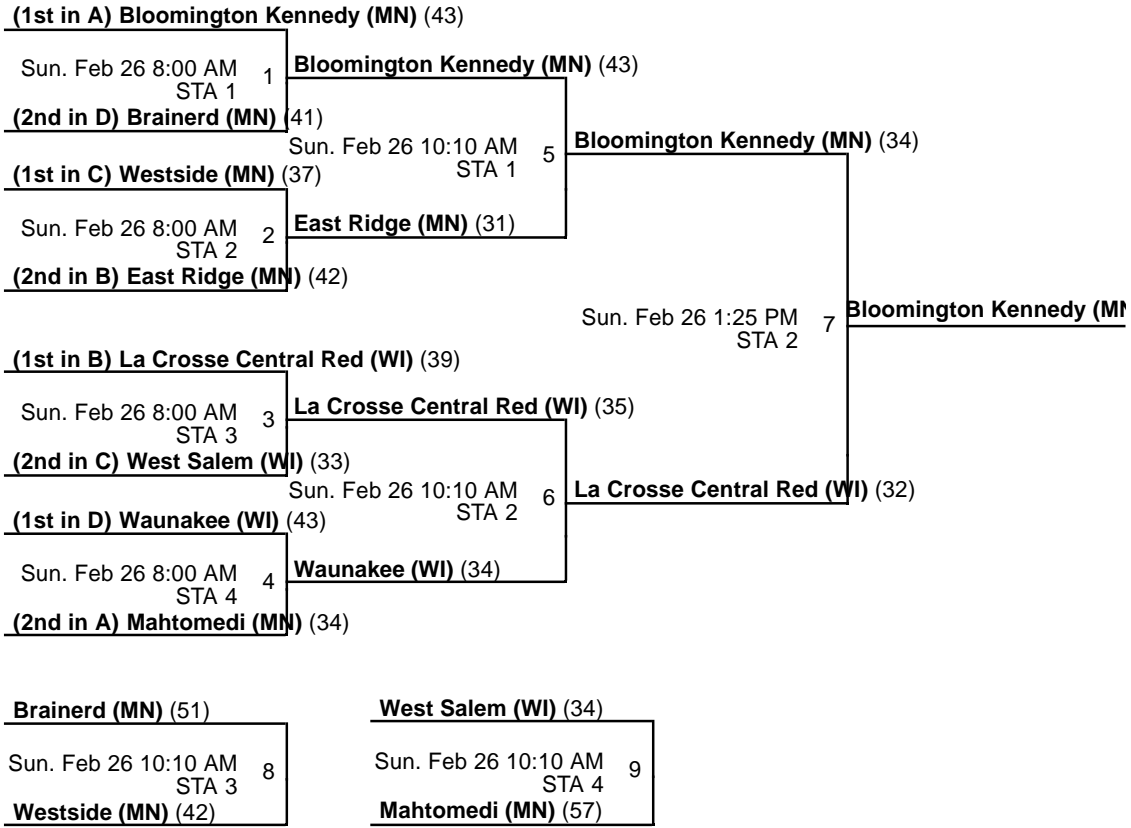

2017 Minnesota Heat Hoops Border Battle

Feb 25-26, 2017

6th Grade Community A

Pool A

	W	L	T	PD	PA	
A2 Bloomington Kennedy (MN)	2	0	0	22	65	1st
A3 Mahtomedi (MN)	1	1	0	8	60	2nd
A1 Onalaska Royals (WI)	0	2	0	-30	87	3rd

Date	Time	Venue	Court	Away/Home	Score
Sat, 2/25	9:05 AM	YWCA	2	A2 vs A3	44 - 37
Sat, 2/25	11:15 AM	YWCA	2	A1 vs A3	16 - 42
Sat, 2/25	1:25 PM	YWCA	2	A1 vs A2	28 - 45

Pool C

	W	L	T	PD	PA	
C3 Westside (MN)	2	0	0	11	86	1st
C2 West Salem (WI)	1	1	0	-9	96	2nd
C1 Anoka (MN)	0	2	0	-2	92	3rd

Date	Time	Venue	Court	Away/Home	Score
Sat, 2/25	9:05 AM	YWCA	3	C1 vs C3	45 - 46
Sat, 2/25	11:15 AM	YWCA	3	C1 vs C2	45 - 46
Sat, 2/25	1:25 PM	YWCA	3	C2 vs C3	41 - 51

Pool B

	W	L	T	PD	PA	
B2 La Crosse Central Red (WI)	2	0	0	21	65	1st
B1 East Ridge (MN)	1	1	0	-5	69	2nd
B3 Roosevelt (MN)	0	2	0	-16	73	3rd

Date	Time	Venue	Court	Away/Home	Score
Sat, 2/25	9:05 AM	YWCA	4	B1 vs B3	30 - 26
Sat, 2/25	11:15 AM	YWCA	4	B2 vs B3	43 - 31
Sat, 2/25	1:25 PM	YWCA	4	B1 vs B2	34 - 43

Pool D

	W	L	T	PD	PA	
D3 Waunakee (WI)	2	0	0	19	99	1st
D1 Brainerd (MN)	1	1	0	-7	117	2nd
D2 Leech Lakers (MN)	0	2	0	-12	109	3rd

Date	Time	Venue	Court	Away/Home	Score
Sat, 2/25	12:20 PM	YWCA	4	D1 vs D2	57 - 51
Sat, 2/25	2:30 PM	YWCA	4	D1 vs D3	53 - 66
Sat, 2/25	4:40 PM	YWCA	4	D2 vs D3	46 - 52

Venues

YWCA - YWCA Minneapolis

Courts

2 - Court 2

3 - Court 3

4 - Court 4

Powered by Exposure Basketball Events

2017 Minnesota Heat Hoops Border Battle

6th Grade Community A Championship Bracket

Feb 25-26, 2017

STA 1 - St. Thomas Academy Court 1 STA 2 - St. Thomas Academy Court 2
STA 3 - St. Thomas Academy Court 3 STA 4 - St. Thomas Academy Court 4