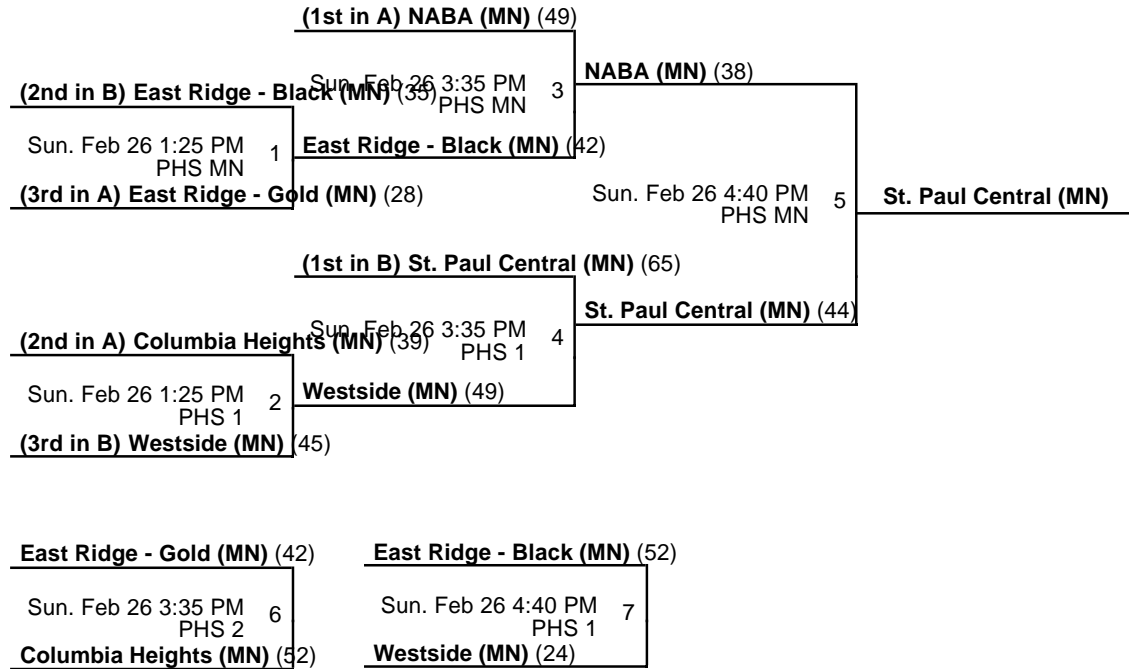

### Courts

1 - Court 1

2 - Court 2

3 - Court 3

Powered by Exposure Basketball Events

2017 Minnesota Heat Hoops Border Battle  
**8th Grade Community B White Playoffs**  
 Feb 25-26, 2017

PHS 1 - Park High School Court 1 PHS 2 - Park High School Court 2 PHS MN - Park High School Main