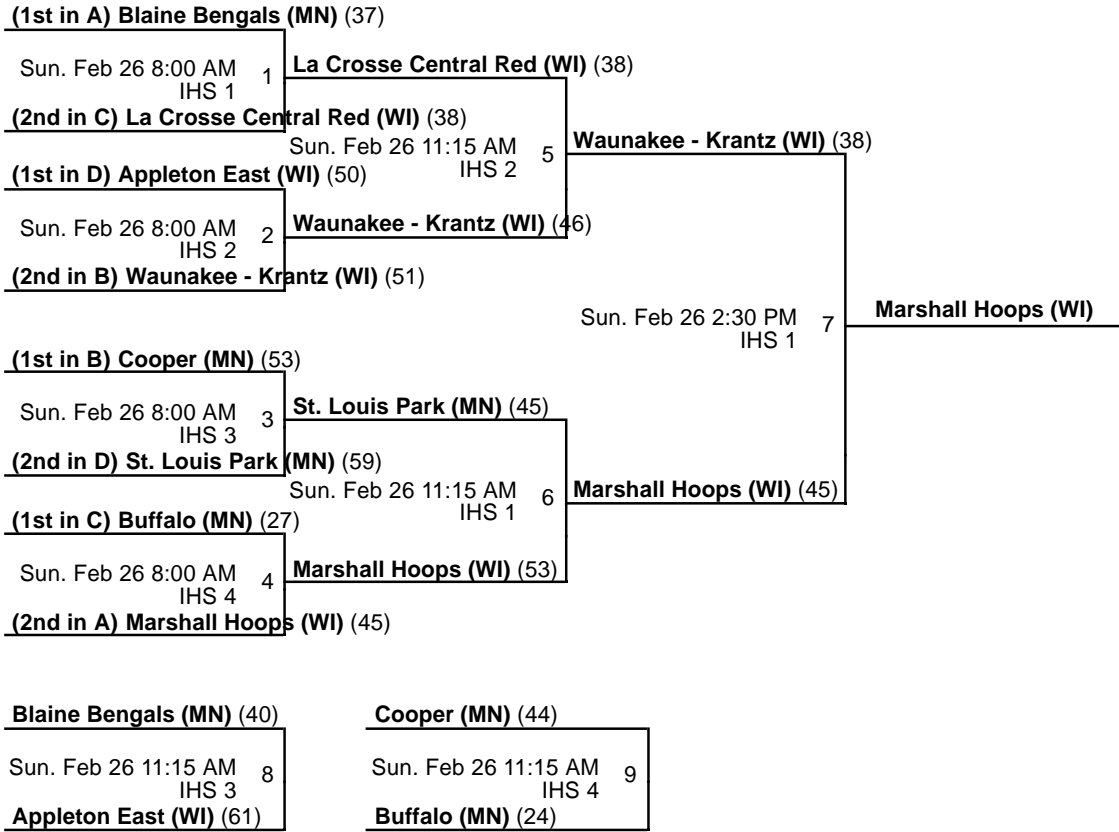

2017 Minnesota Heat Hoops Border Battle

Feb 25-26, 2017

7th Grade Community A

Pool A

	W	L	T	PD	PA	
A2 Blaine Bengals (MN)	2	0	0	19	66	1st
A1 Marshall Hoops (WI)	1	1	0	11	66	2nd
A3 Roosevelt (MN)	0	2	0	-30	101	3rd

Date	Time	Venue	Court	Away/Home	Score
Sat, 2/25	8:00 AM	STA	5	A1 vs A2	35 - 39
Sat, 2/25	10:10 AM	STA	5	A1 vs A3	48 - 27
Sat, 2/25	12:20 PM	STA	5	A2 vs A3	53 - 31

Pool C

	W	L	T	PD	PA	
C2 Buffalo (MN)	3	0	0	19	116	1st
C3 La Crosse Central Red (WI)	2	1	0	11	125	2nd
C4 East Ridge (MN)	1	2	0	8	112	3rd
C1 Coon Rapids (MN)	0	3	0	-38	157	4th

Date	Time	Venue	Court	Away/Home	Score
Sat, 2/25	8:00 AM	STA	1	C1 vs C2	29 - 51
Sat, 2/25	8:00 AM	STA	2	C3 vs C4	40 - 36
Sat, 2/25	10:10 AM	STA	1	C1 vs C3	41 - 49
Sat, 2/25	10:10 AM	STA	2	C2 vs C4	43 - 40
Sat, 2/25	12:20 PM	STA	1	C1 vs C4	29 - 57
Sat, 2/25	12:20 PM	STA	2	C2 vs C3	48 - 47

Pool B

	W	L	T	PD	PA	
B3 Cooper (MN)	2	0	0	22	87	1st
B1 Waunakee - Krantz (WI)	1	1	0	8	91	2nd
B2 Anoka (MN)	0	2	0	-30	118	3rd

Date	Time	Venue	Court	Away/Home	Score
Sat, 2/25	9:05 AM	STA	5	B1 vs B2	59 - 34
Sat, 2/25	11:15 AM	STA	5	B1 vs B3	50 - 57
Sat, 2/25	1:25 PM	STA	5	B2 vs B3	37 - 59

Pool D

	W	L	T	PD	PA	
D2 Appleton East (WI)	3	0	0	41	85	1st
D3 St. Louis Park (MN)	2	1	0	-8	113	2nd
D4 Mahtomedi (MN)	1	2	0	-10	121	3rd
D1 Onalaska Royals (WI)	0	3	0	-23	114	4th

Date	Time	Venue	Court	Away/Home	Score
Sat, 2/25	8:00 AM	STA	3	D1 vs D2	25 - 40
Sat, 2/25	8:00 AM	STA	4	D3 vs D4	41 - 35
Sat, 2/25	10:10 AM	STA	3	D1 vs D3	35 - 36
Sat, 2/25	10:10 AM	STA	4	D2 vs D4	49 - 38
Sat, 2/25	12:20 PM	STA	3	D1 vs D4	31 - 38
Sat, 2/25	12:20 PM	STA	4	D2 vs D3	43 - 22

Venues

STA - St. Thomas Academy

Courts

1 - Court 1

2 - Court 2

3 - Court 3

4 - Court 4

5 - Court 5

Powered by Exposure Basketball Events

2017 Minnesota Heat Hoops Border Battle

7th Grade Community A
Championship Bracket

Feb 25-26, 2017

IHS 1 - Irondale High School Court 1 IHS 2 - Irondale High School Court 2
IHS 3 - Irondale High School Court 3 IHS 4 - Irondale High School Court 4