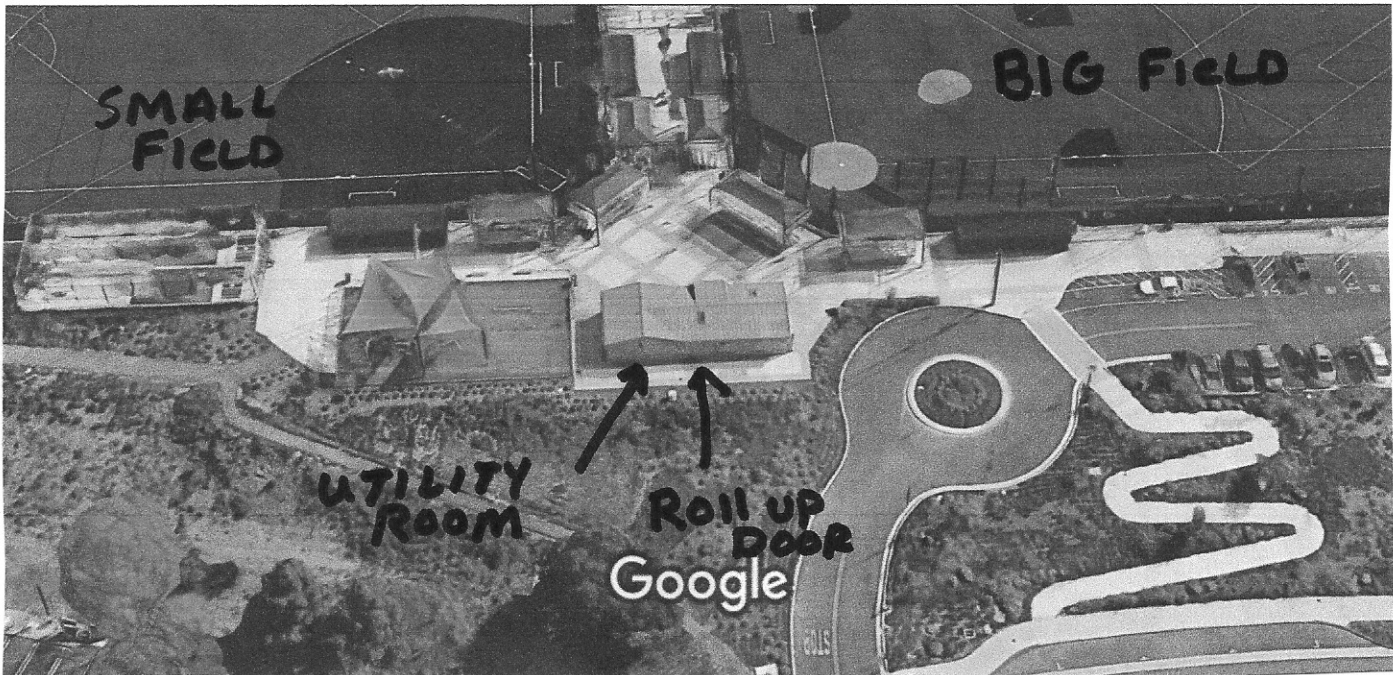

Google Maps

2525 Garcia Ave, Walk 0.2 mile, 4 min  
Mountain View, CA 94043 to 2450  
Garcia Ave, Mountain View, CA 94043

-Key: The key to open batting cages, utility room, and dugouts is located in a lock box on the side of the roll-up door located at the rear of the shoreline building.

-The utility room: Inside the utility room is a Pony box which contains Pony bases, microphone, and audio cable.

-Batting cages: LAMV shares a pitching machine with MVLL in the left side batting cage away from the small field. Please share with MVLL. Both cages can be used if no one is in the other cage. Please don't use the cage next to the small field if a game is being played.

-Dugouts: Please lock the third base dugout when finished.

-Pitching Mound: Portable pitching mounds can be put out for each game:

Pony Division: Put the small portable mound where the front of the mound sits adjacent to the front turf area of the dirt mound. This will put the mound at 54'. Bronco mound should be set for 50' and Mustang mound for 46'.

-Audio: The microphone connection and music connection is located under the score keepers table on each field. Remember to keep music at appropriate levels to not annoy adjacent field games.