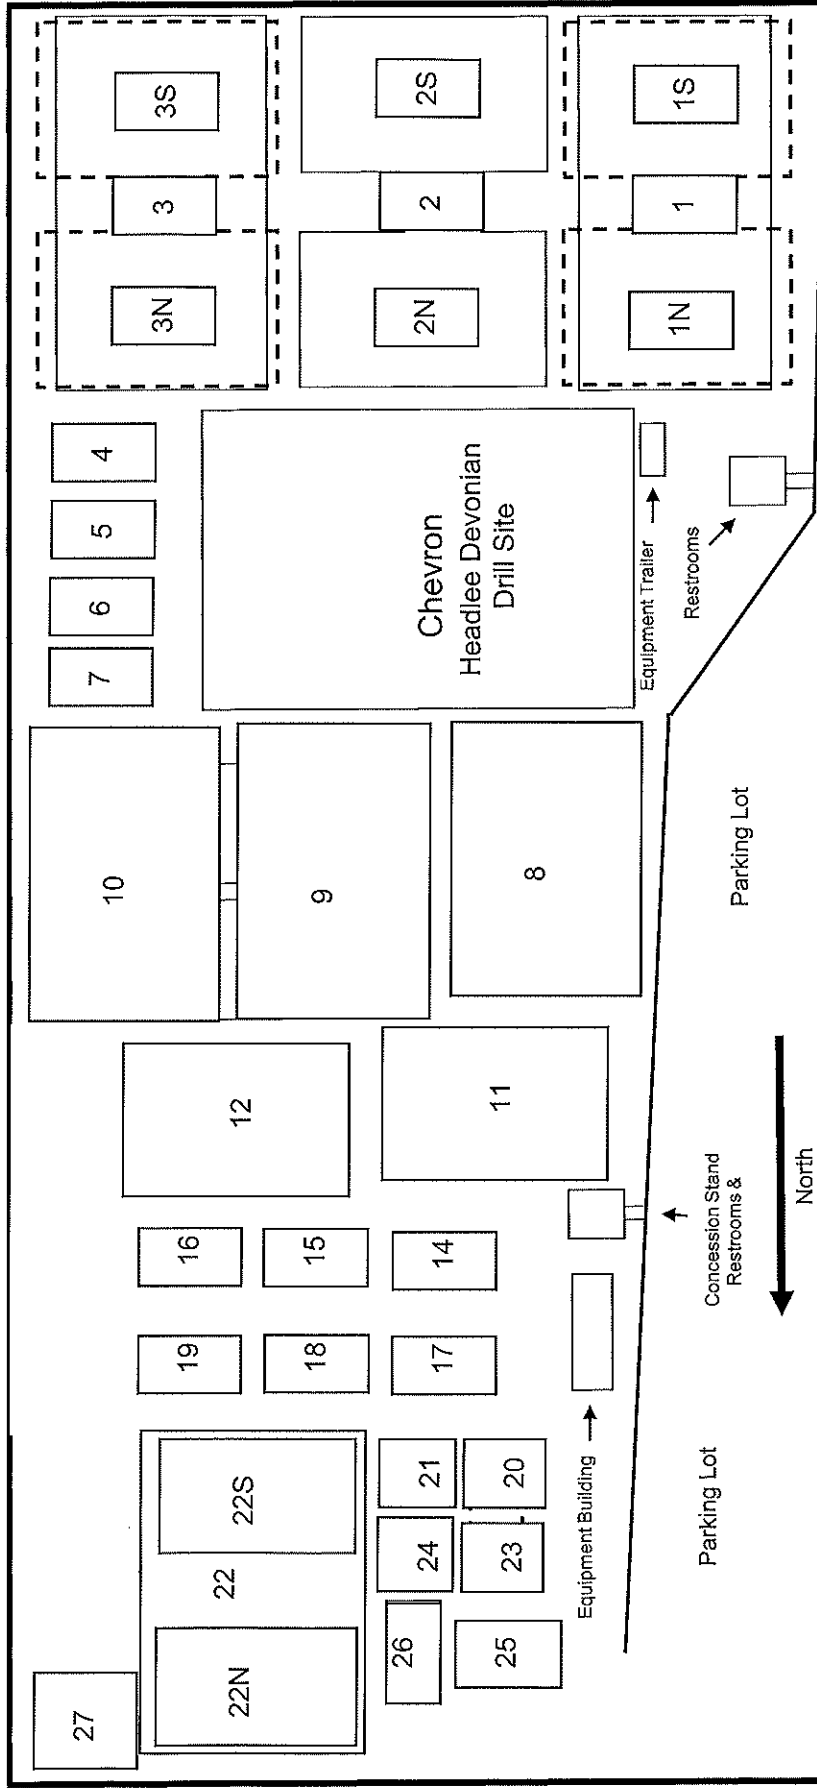

SH 191 / E. 42nd Street

E. Loop 338

No Parking on Street or at Driving Range

UTPB Soccer Complex Odessa Soccer Association