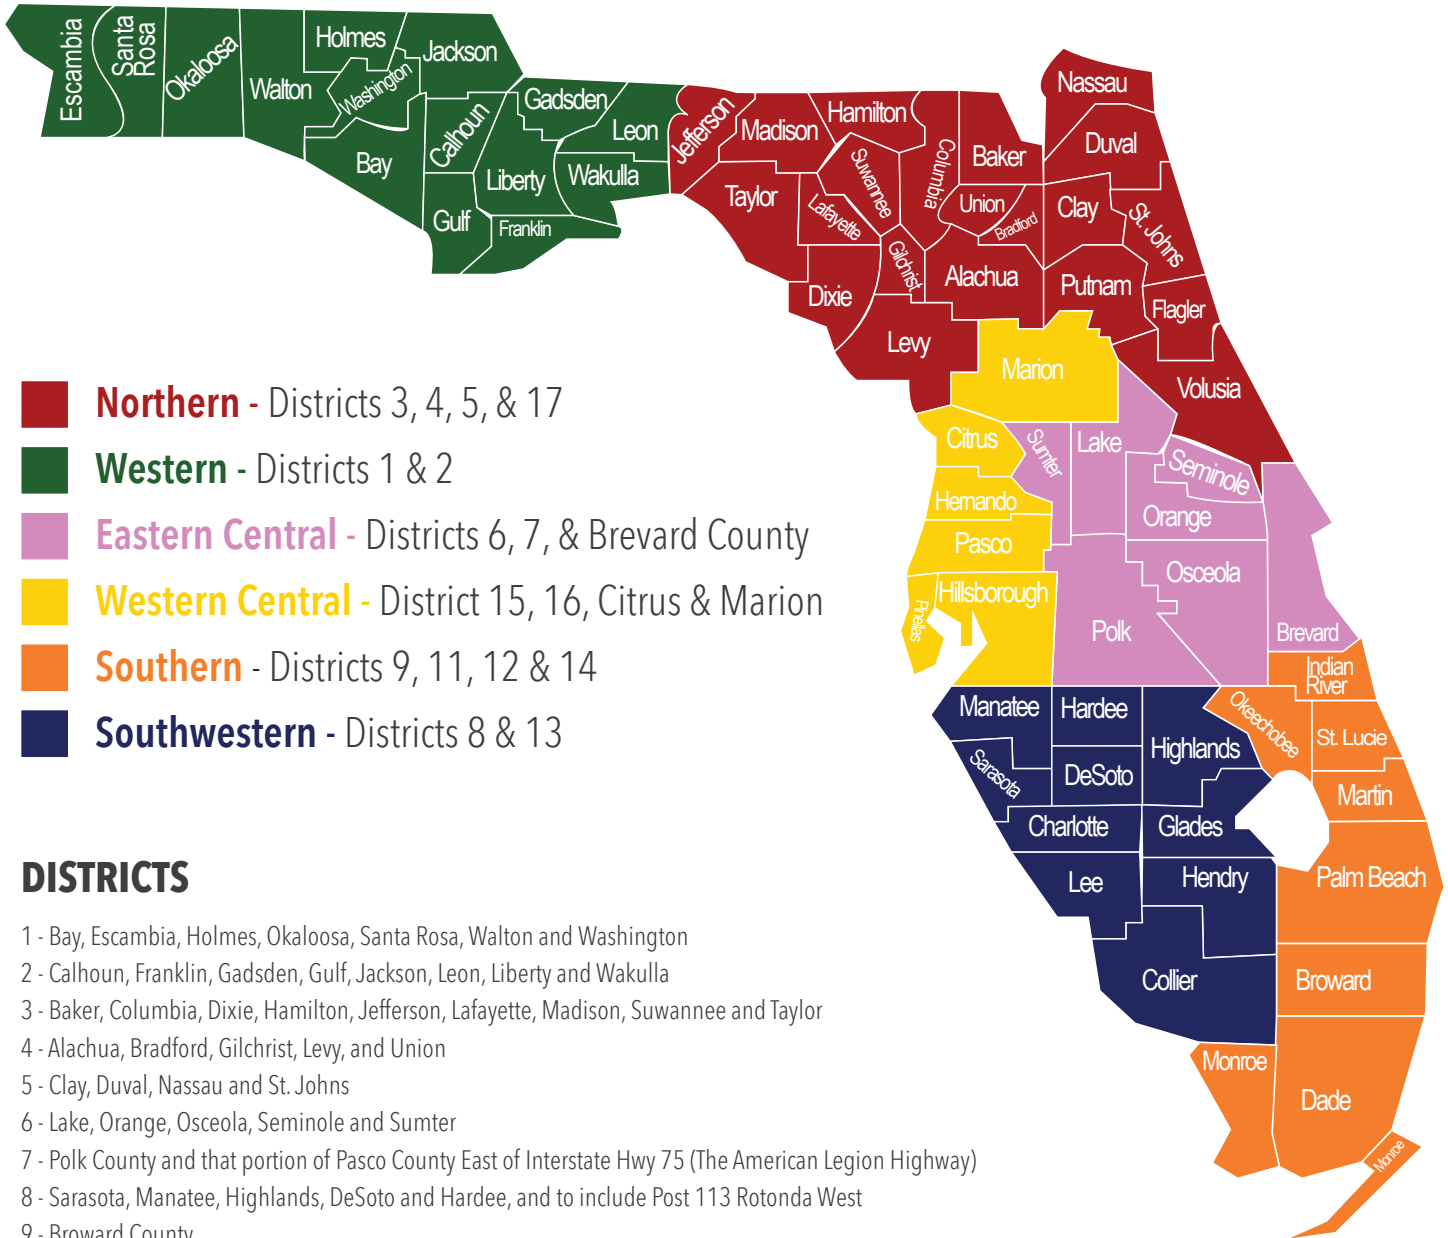

FLORIDA AMERICAN LEGION BASEBALL DISTRICT & AREA ORGANIZATION MAP

DISTRICTS

- 1 - Bay, Escambia, Holmes, Okaloosa, Santa Rosa, Walton and Washington
- 2 - Calhoun, Franklin, Gadsden, Gulf, Jackson, Leon, Liberty and Wakulla
- 3 - Baker, Columbia, Dixie, Hamilton, Jefferson, Lafayette, Madison, Suwannee and Taylor
- 4 - Alachua, Bradford, Gilchrist, Levy, and Union
- 5 - Clay, Duval, Nassau and St. Johns
- 6 - Lake, Orange, Osceola, Seminole and Sumter
- 7 - Polk County and that portion of Pasco County East of Interstate Hwy 75 (The American Legion Highway)
- 8 - Sarasota, Manatee, Highlands, DeSoto and Hardee, and to include Post 113 Rotonda West
- 9 - Broward County
- 11 - Palm Beach, Okeechobee and Clewiston from Hendry County, Indiantown from Martin County and that part of Martin County South of the St. Lucie River
- 12 - Brevard, Indian River, Martin (except Indiantown and that part of Martin County South of the St. Lucie River) and St. Lucie
- 13 - Charlotte, Collier, Galdes, Hendry (except Clewiston) and Lee, except Post 113 Rotonda West.
- 14 - Dade and Monroe County
- 15 - Hillsborough County, that portion of Pasco County, except New Port Richey, Hudson and Seven Springs West of Interstate 75, (The American Legion Highway), Citrus, Marion, and all of Hernando County
- 16 - Pinellas County and New Port Richey, Hudson, Holiday and Seven Springs from West Pasco County
- 17 - Flagler, Putnam and Volusia