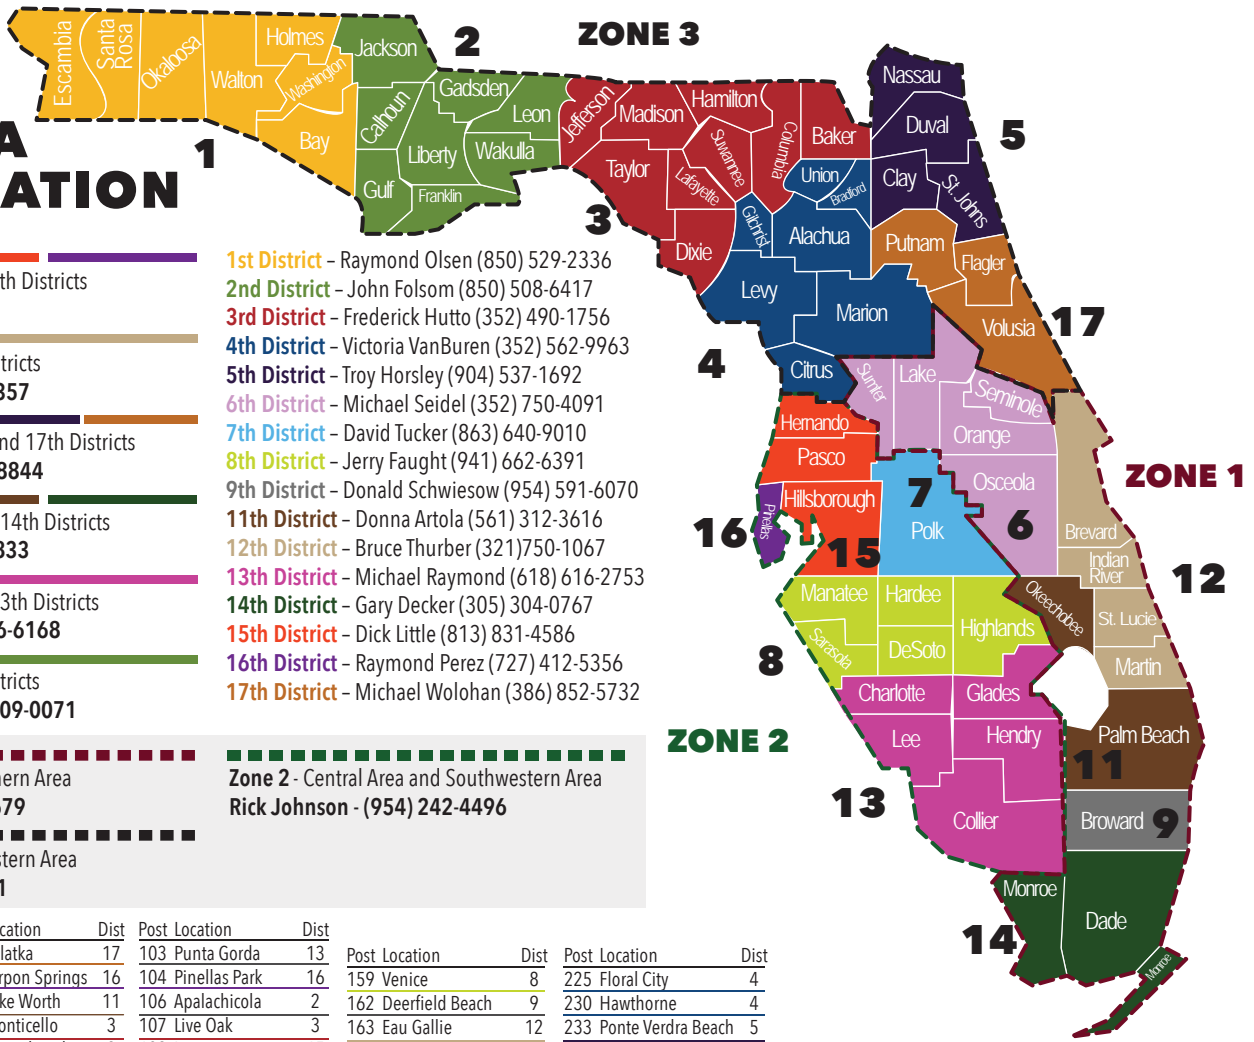

2017-2018 DISTRICT AND AREA ORGANIZATION

Central Area – 7th, 15th and 16th Districts
Jay Allen – (813) 545-4623

Eastern Area – 6th and 12th Districts
Daryl Bass – (407) 738-3357

Northern Area – 3rd, 4th, 5th, and 17th Districts
Jeff Durden – (904) 242-8844

Southern Area – 9th, 11th, and 14th Districts
Jim Tewes – (954) 655-2833

Southwestern Area – 8th and 13th Districts
Dennis Walsh – (732) 406-6168

Western Area – 1st and 2nd Districts
James Brennan – (850) 309-0071

Zone 1 - Eastern Area and Southern Area
Dianne Boland - (561) 315-0679

Zone 3 - Northern Area and Western Area
Jerry Brandt - (904) 910-5201

- **1st District** – Raymond Olsen (850) 529-2336
- **2nd District** – John Folsom (850) 508-6417
- **3rd District** – Frederick Hutto (352) 490-1756
- **4th District** – Victoria VanBuren (352) 562-9963
- **5th District** – Troy Horsley (904) 537-1692
- **6th District** – Michael Seidel (352) 750-4091
- **7th District** – David Tucker (863) 640-9010
- **8th District** – Jerry Faught (941) 662-6391
- **9th District** – Donald Schwiesow (954) 591-6070
- **11th District** – Donna Artola (561) 312-3616
- **12th District** – Bruce Thurber (321) 750-1067
- **13th District** – Michael Raymond (618) 616-2753
- **14th District** – Gary Decker (305) 304-0767
- **15th District** – Dick Little (813) 831-4586
- **16th District** – Raymond Perez (727) 412-5356
- **17th District** – Michael Wolohan (386) 852-5732

Zone 2 - Central Area and Southwestern Area
Rick Johnson - (954) 242-4496