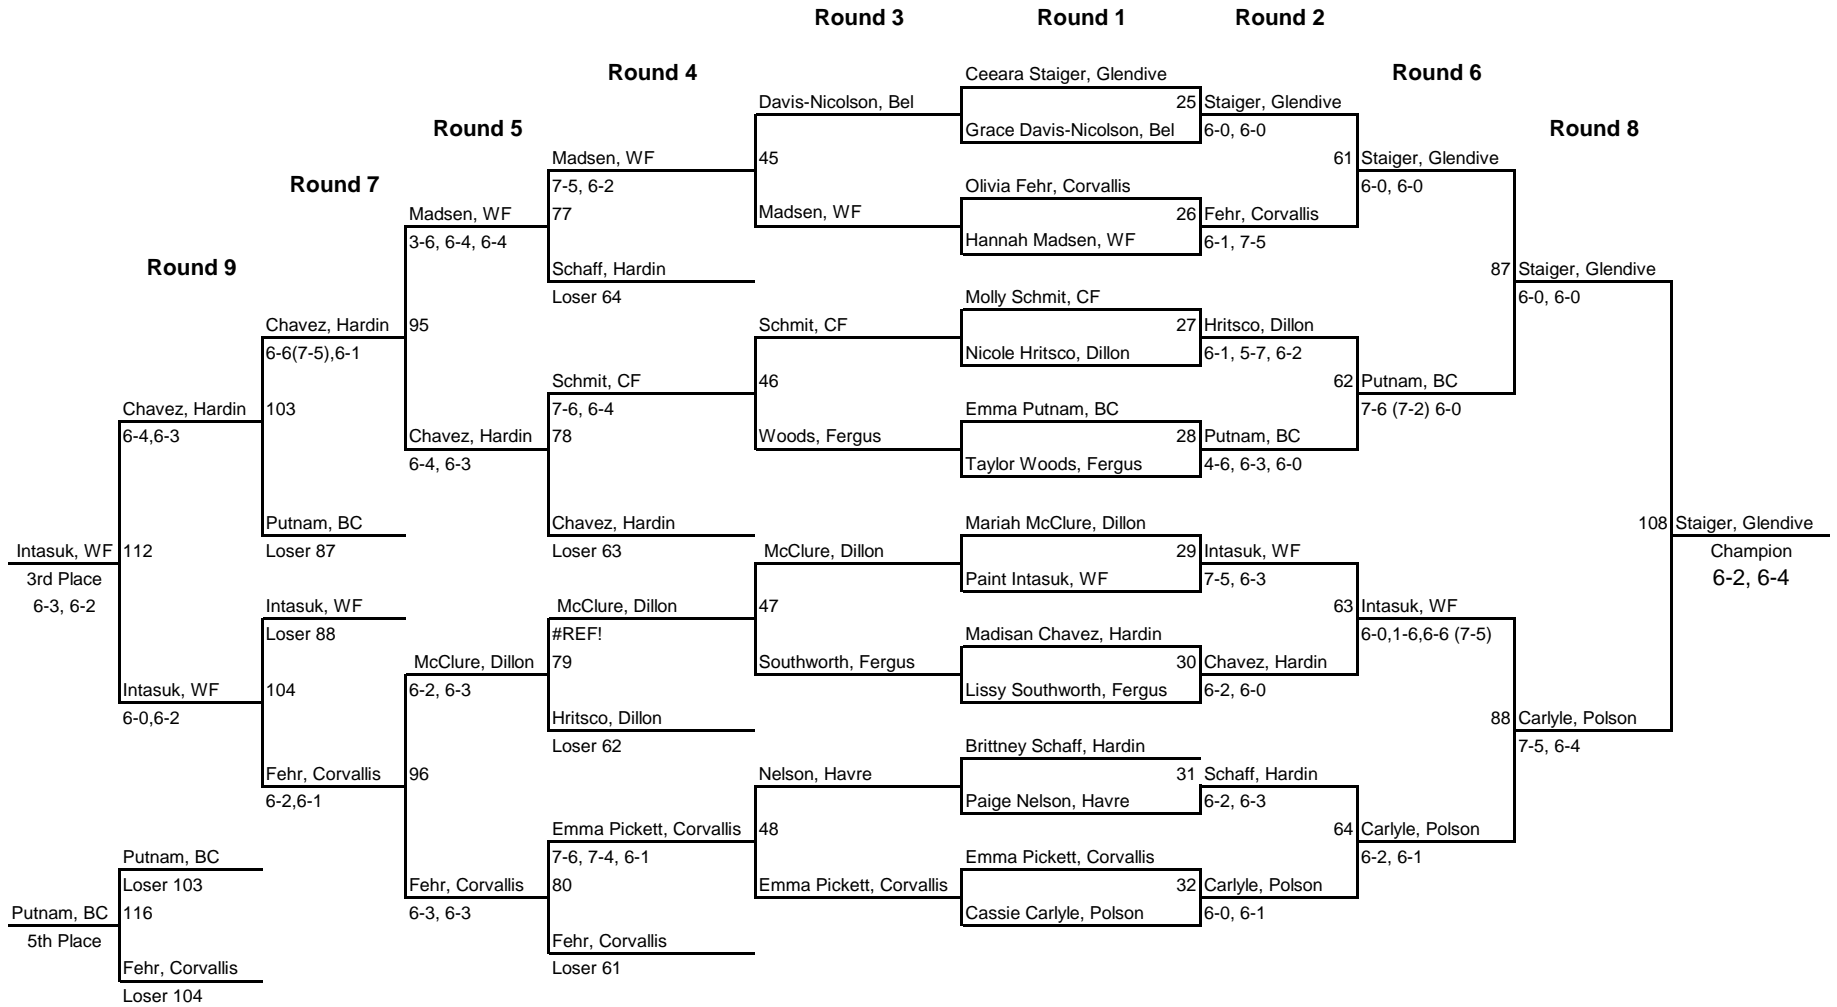

2017 Class A State Tennis Tournament
Flathead Valley Community College - Kalispell, MT
May 25-27, 2017
Girls' Team Results

Place	Team	Team Points
1	Billings Central	26
1	Dawson County (Glendive)	26
3	Beaverhead County (Dillon)	20
	Polson	18
	Hardin	12
	Whitefish	15
	Corvallis	5
	Belgrade	3
	Butte Central	2
	Columbia Falls	1
	Fergus	1
	Stevensville	1
	Custer County (Miles City)	0
	Hamilton	0
	Havre	0
	Park	0

2017 Class A State Tennis Tournament
 Flathead Valley Community College - Kalispell, MT
 May 25-27, 2017
 Girls' Singles Results

2017 Class A State Tennis Tournament
 Flathead Valley Community College - Kalispell, MT
 May 25-27, 2017
 Girls' Doubles Results