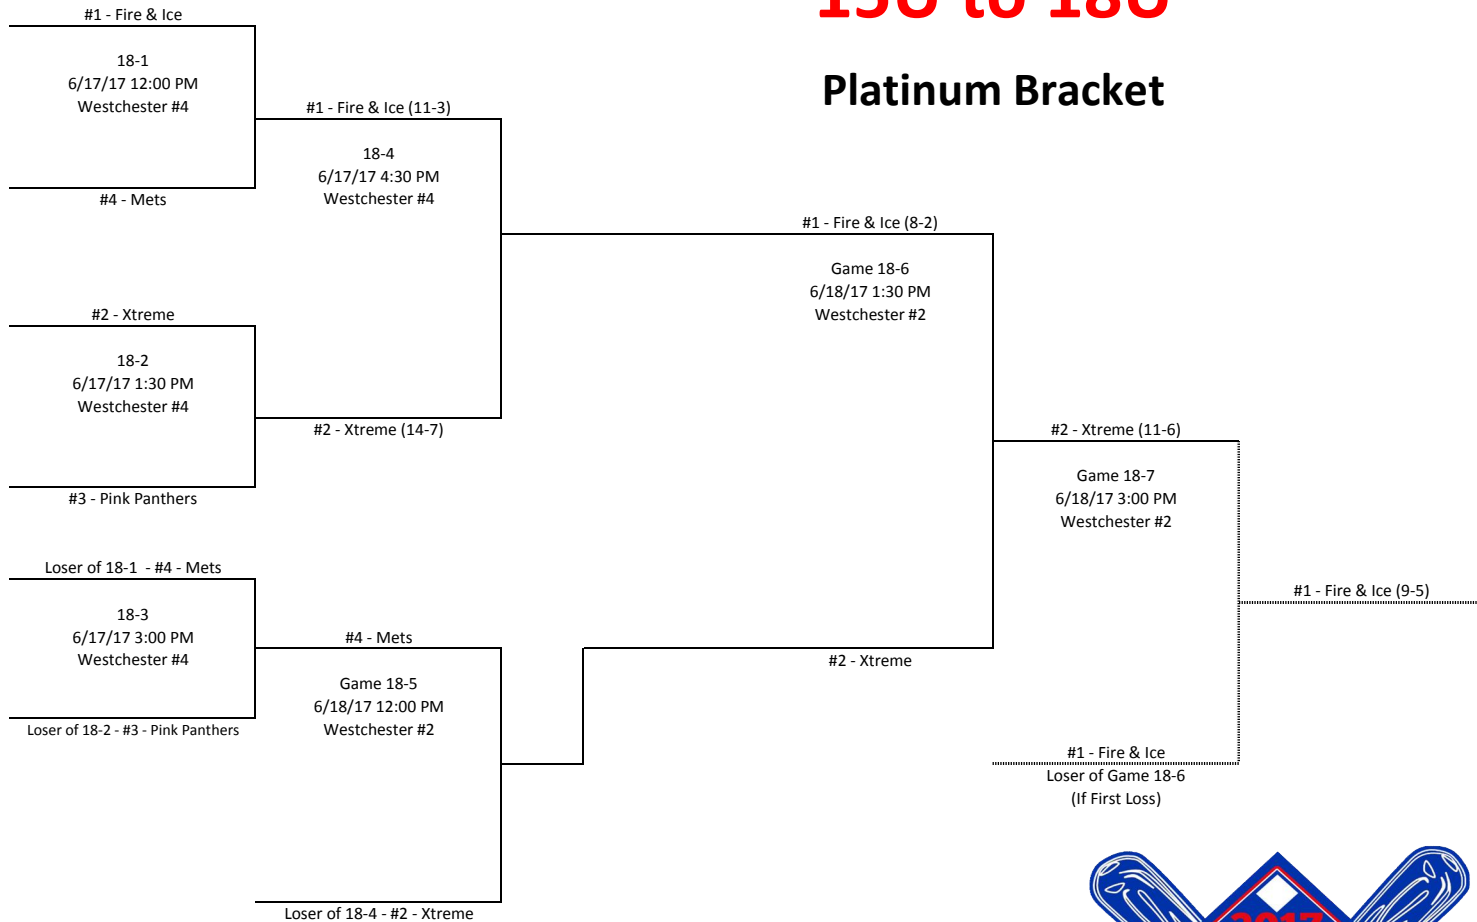

Softball

15U to 18U

Platinum Bracket

Last Updated: 6/19/17 2:49 PM

xx

xx