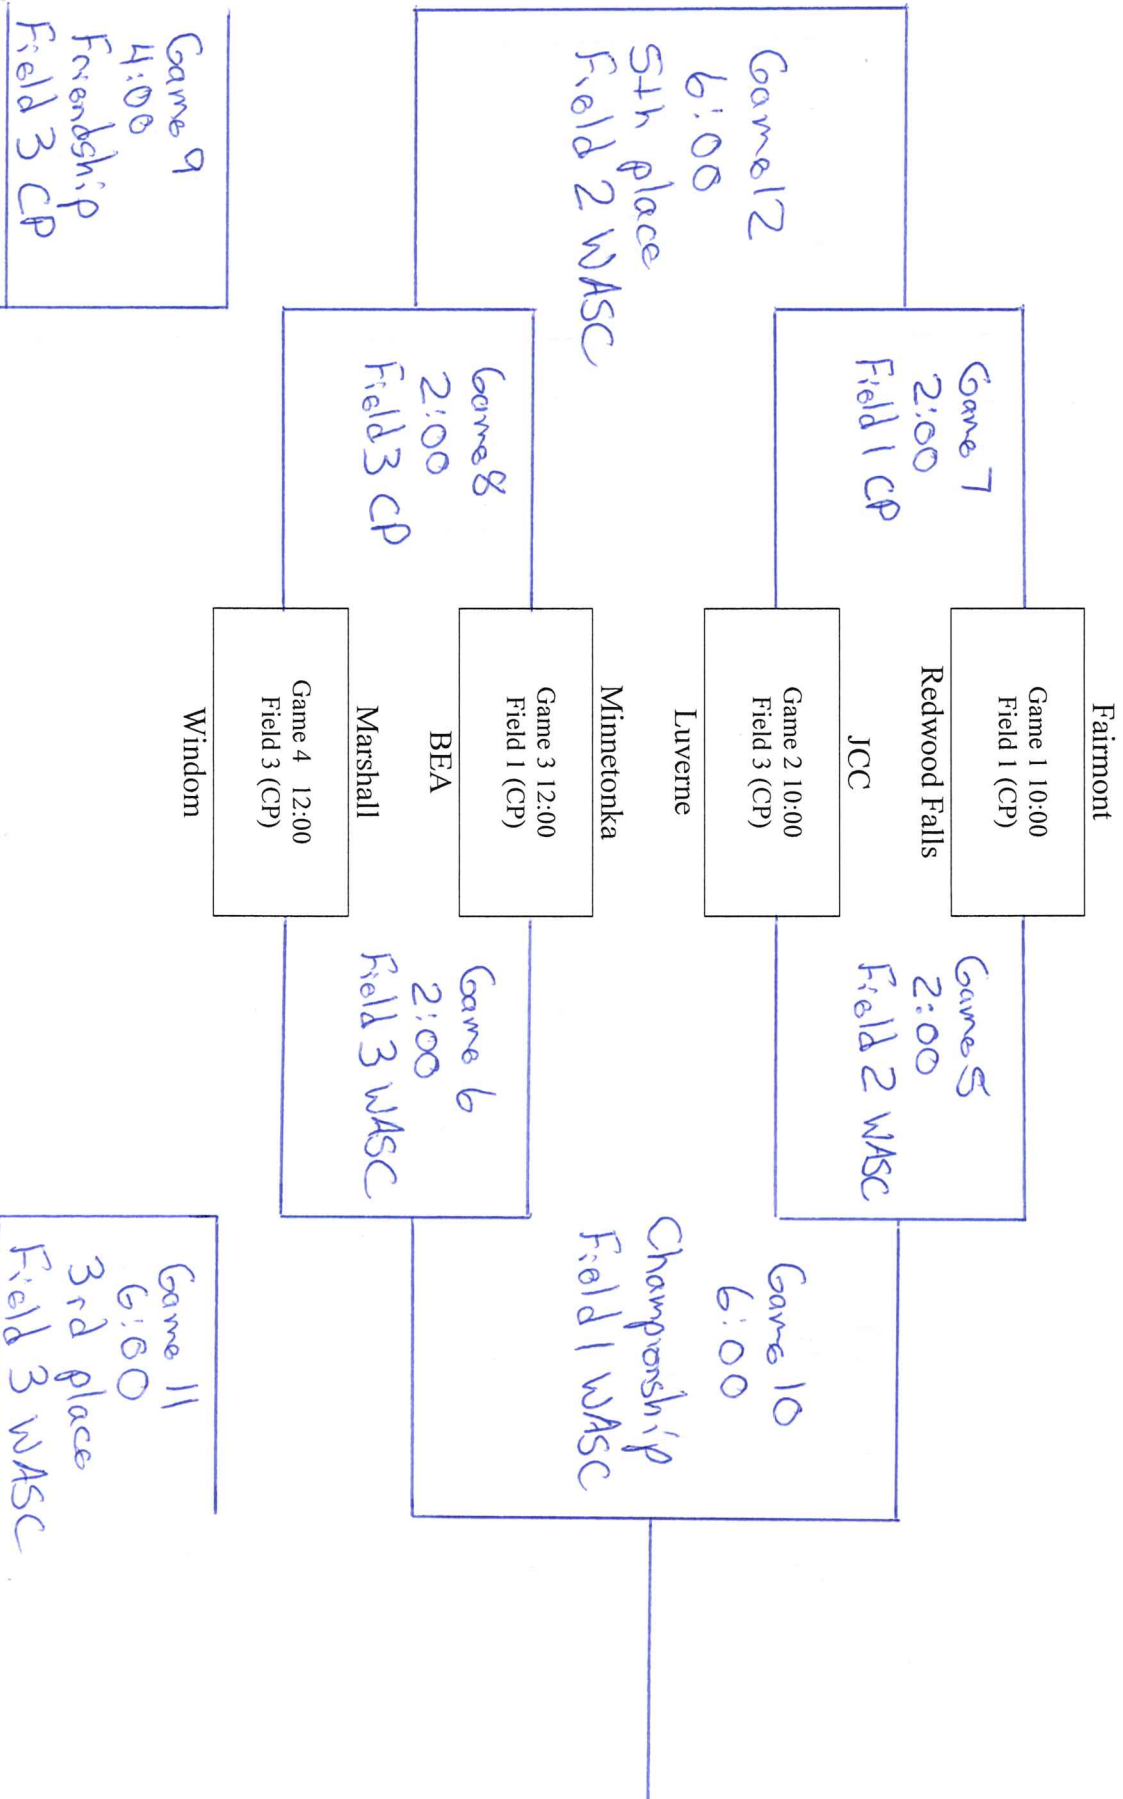

2017 Fairmont Invitational 11U  
 Sunday, June 25  
 Fairmont Cardinal Softball Park (CP)  
 &  
 Winnebago Athletic Sports Complex (WASC)

For address and map of complex:

**Winnebago Avenue Sports Complex**

<http://fairmont.org/wp-content/uploads/2014/02/Winnebago-Avenue-Sports-Complex.pdf>

**Cardinal Park Field #3 is directly across from the Aquatic Park**

<https://www.google.com/maps/@43.6356251,-94.4557741,15.75z>

Individual medals will be awarded to the first three places.

Each team must supply one new game ball per game played.

MSF rules will be followed. Here is the link for those rules:

<http://msfl.org/wp-content/uploads/2017/06/2017-Baseball-State-Tournament-Rules.pdf>