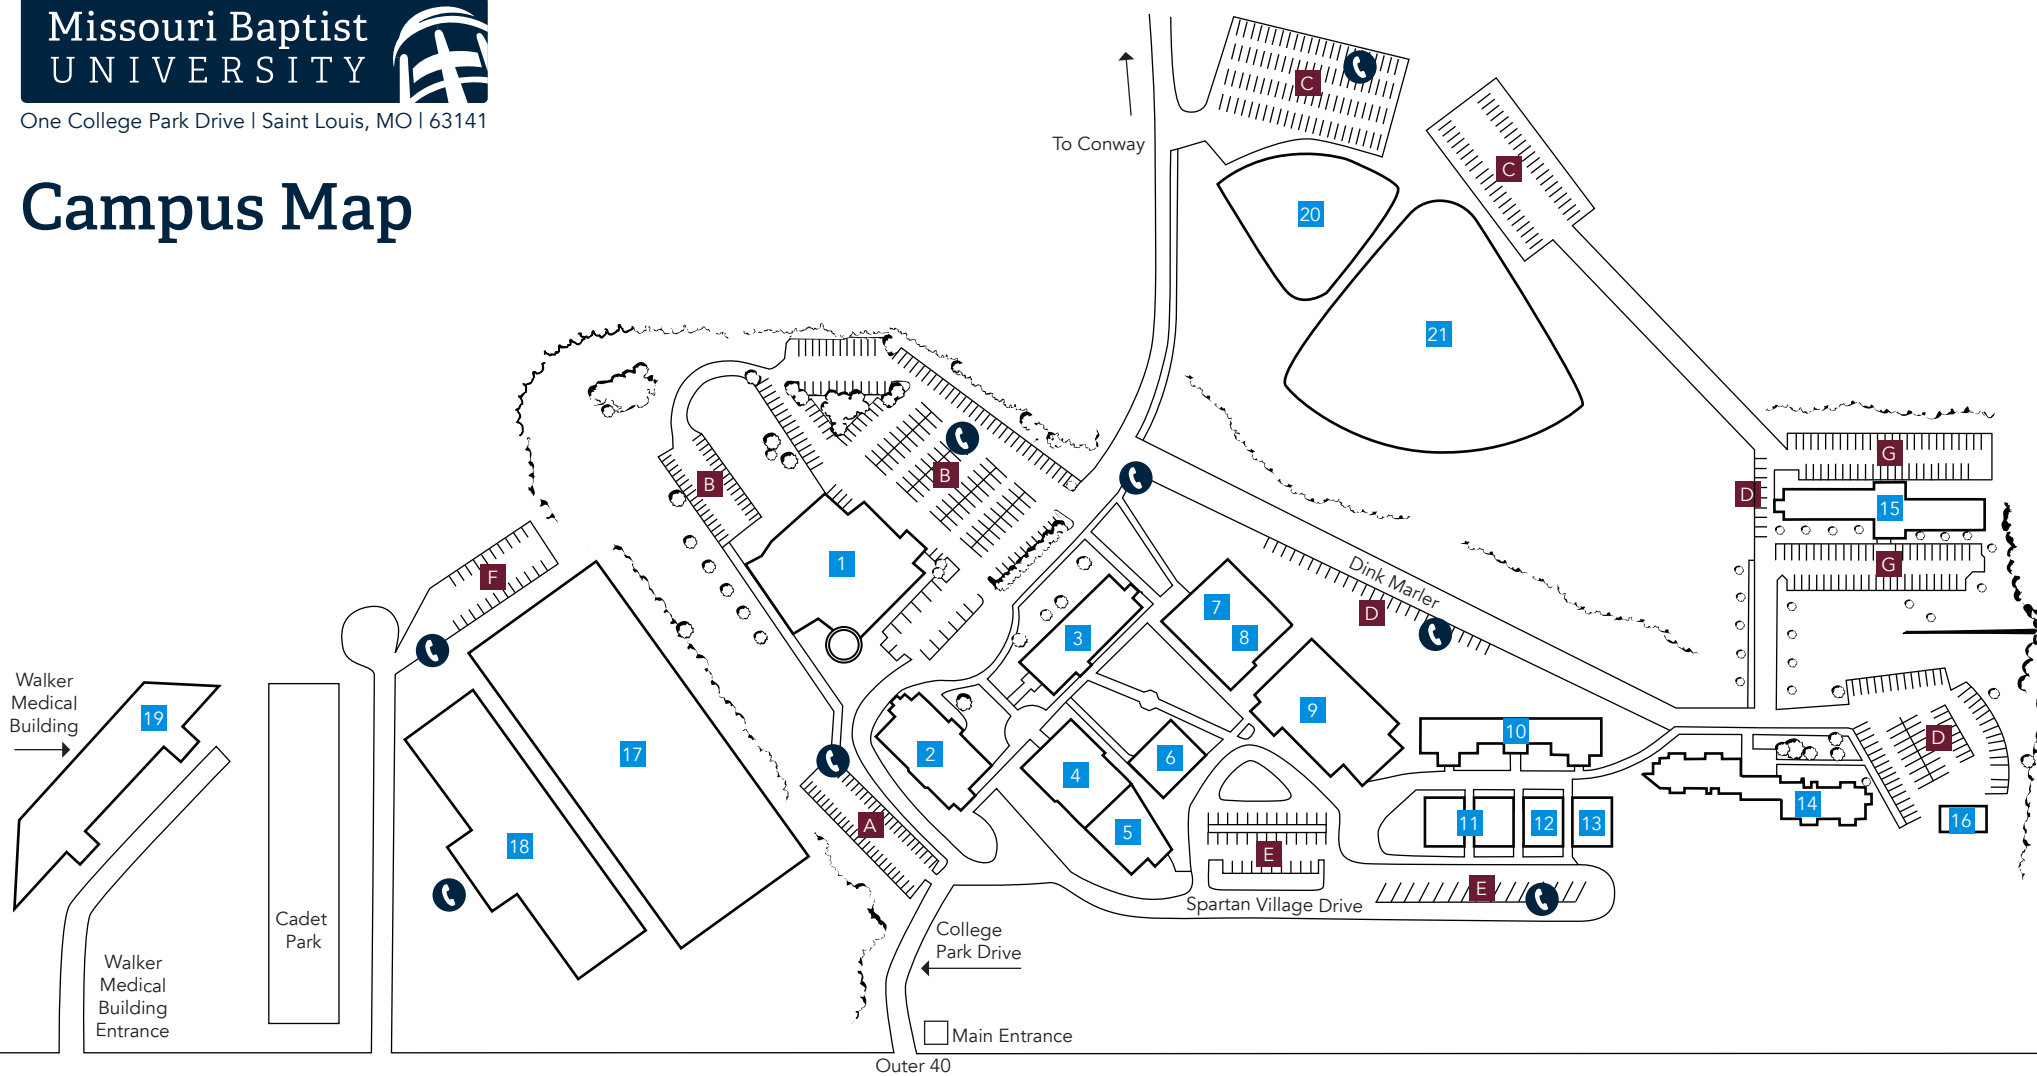

Campus Map

- 1** Pillsbury Chapel/Dale Williams Fine Arts Center (CFA)
Pillsbury Chapel (*main level*)
Pillsbury-Wainwright Performance Hall (*main level*)
Office of the President (*main level*)
- 2** Field Academic Hall (FLD)
Dining Hall (*main level*)
MBU Online & Graduate Enrollment (*main level*)
Records Office (*lower level*)
Graduate Affairs (*lower level*)
- 3** Administration Building (ADM)
Undergraduate Enrollment (*main level*)
Financial Services (*main level*)

- 4** Jung-Kellogg Learning Center (LC)
- 5** Spartan Bookstore
- 6** thePerk Coffeehouse
- 7** Muncy Gym
- 8** Information Technology (*lower level*)
- 9** Carl and Deloris Petty Sports and Recreation Complex (SRC)
- 10** Spartan Village Row
- 11** Spartan Village South
- 12** Spartan Village Apartments
- 13** Public Safety

- 14** Pillsbury Huff Resident Hall
- 15** North Hall
- 16** Campus Operations
- 17** Spartan Field
- 18** Spartan Field House
- 19** MBU School of Nursing
Located in the Walker Medical Building, North Tower, Suite 300
- 20** Softball Field
- 21** Baseball Field

- Parking**
- A** Lot A
 - B** Lot B
 - C** Lot C
 - D** Lot D
 - E** Lot E
 - F** Lot F
 - G** Lot G

emergency blue light phones