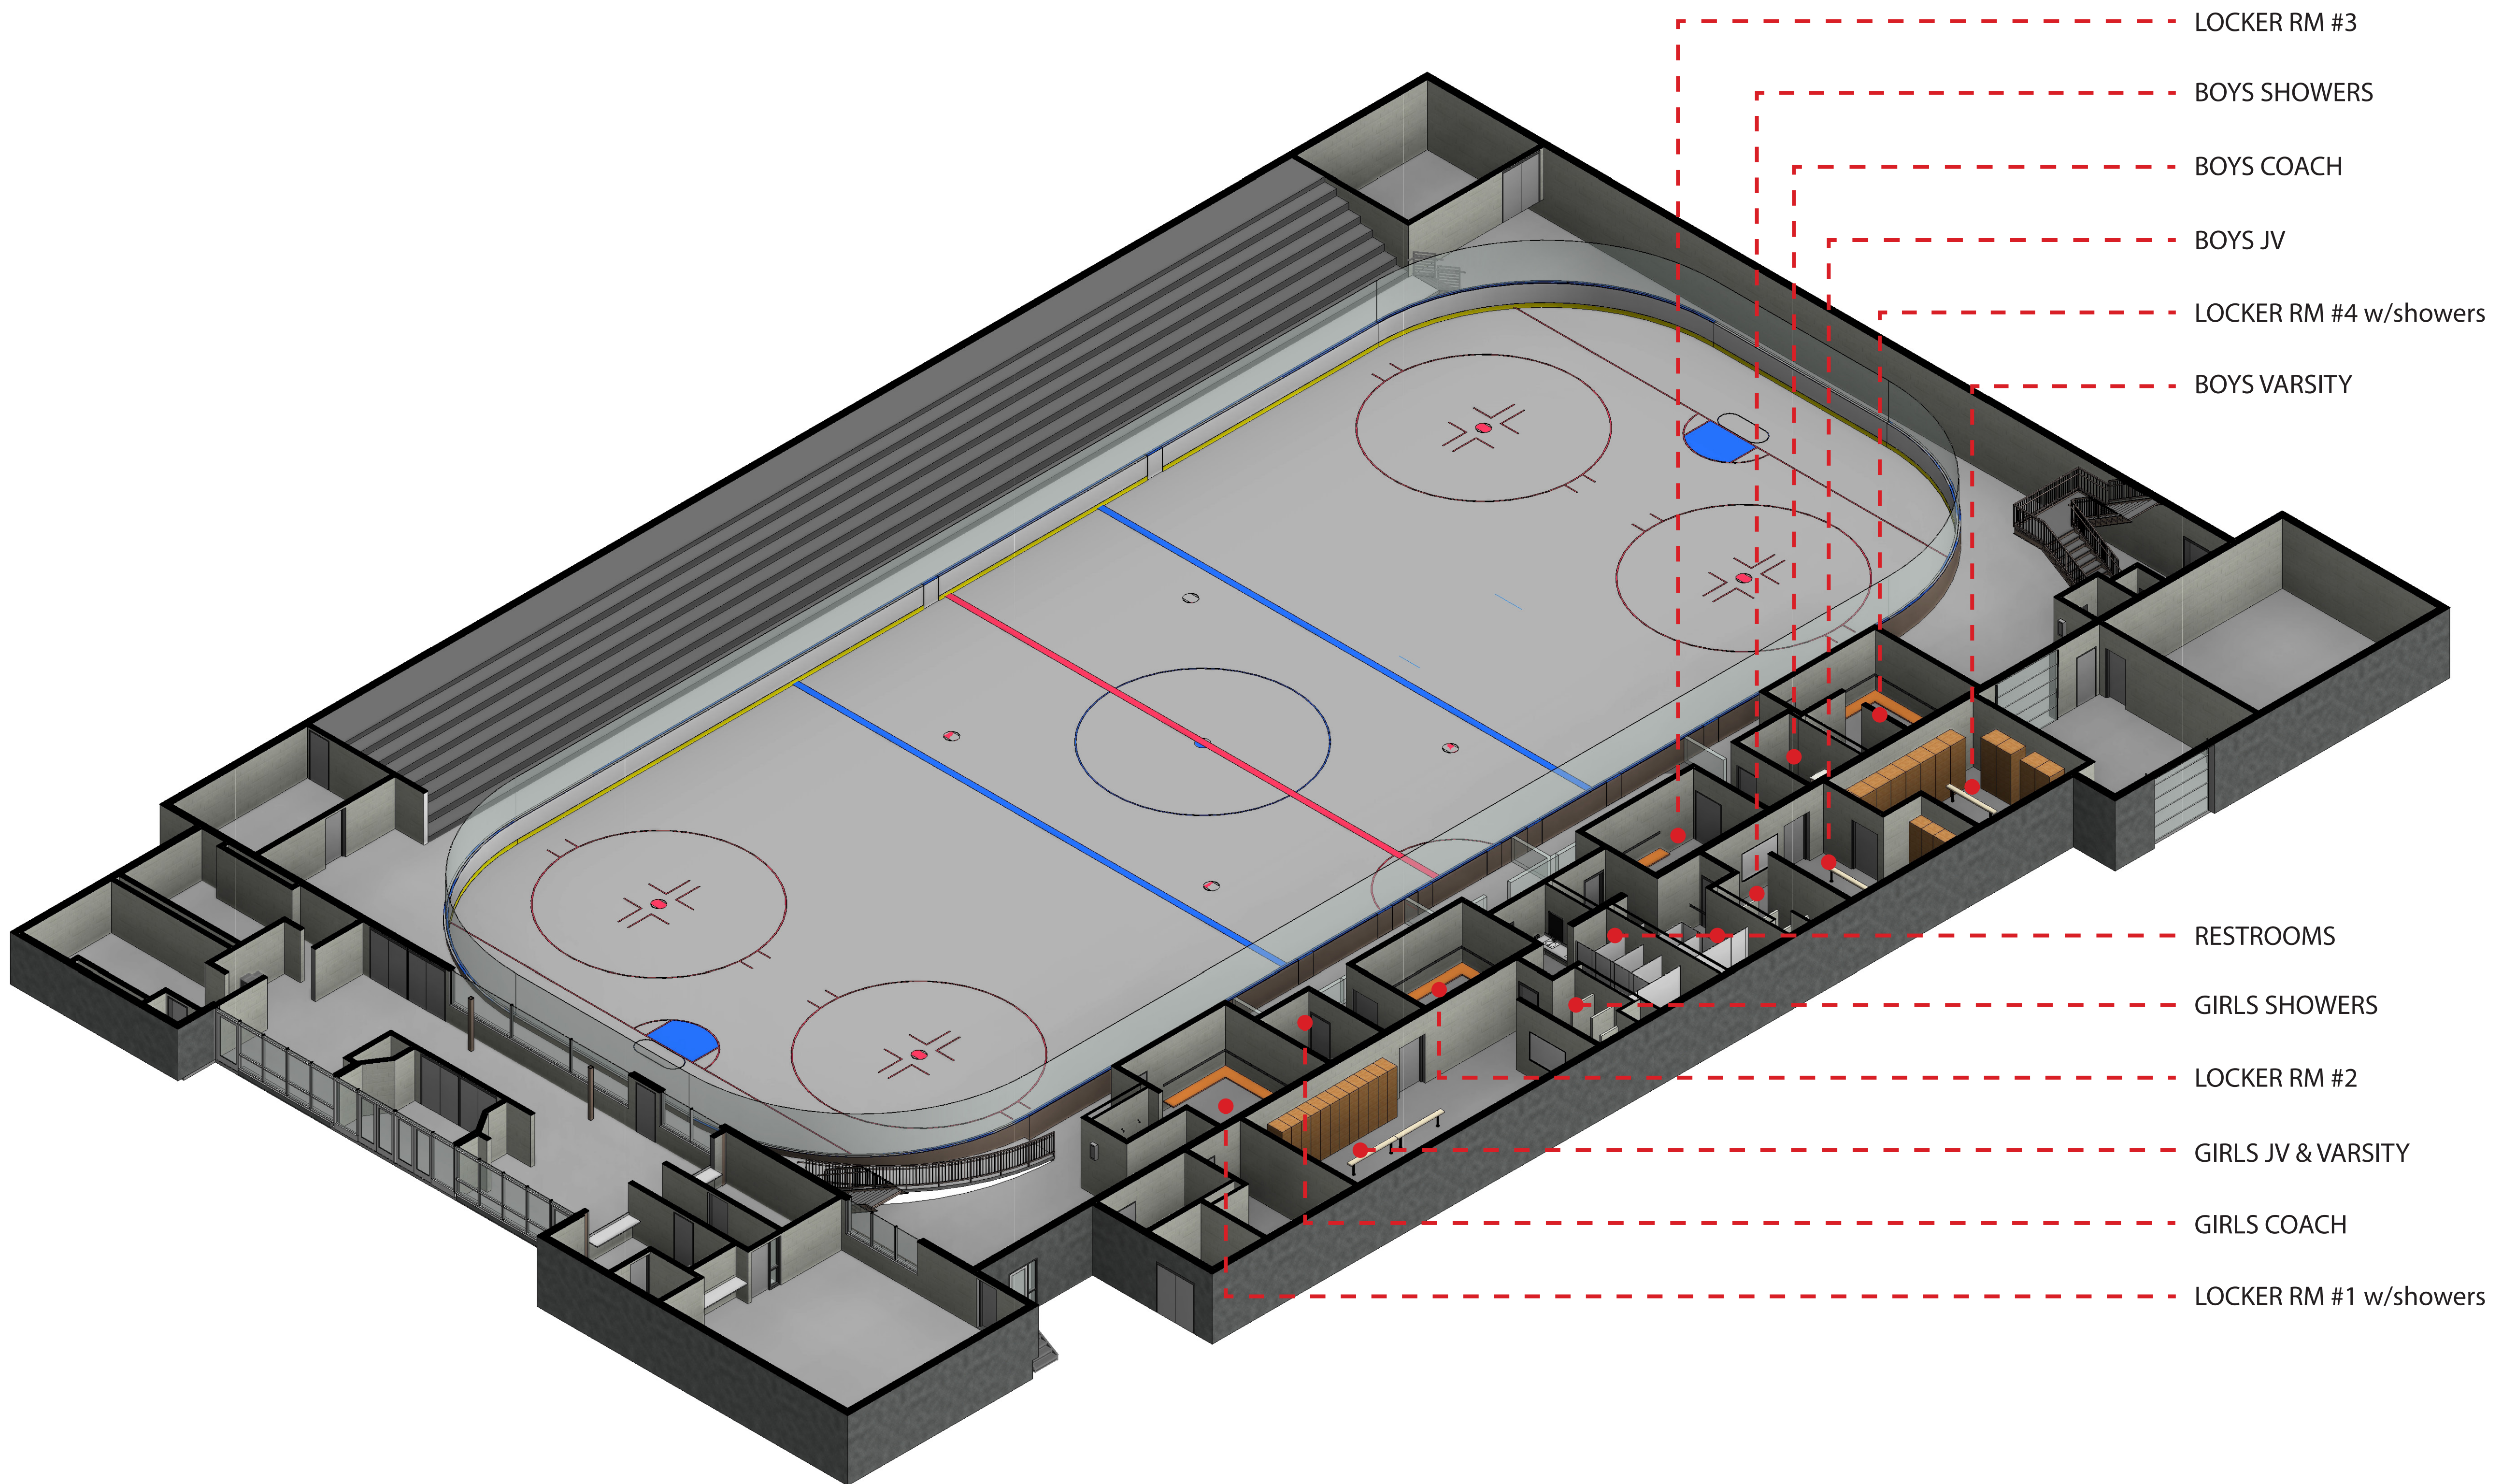

MEZZANINE / ICE ARENA PERSPECTIVE

LOCKER ROOM RENDERING

LOCKER ROOM / SHOWERS RENDERING

A1

**INTERIOR RENDERINGS**

1/8" = 1'-0"

ORONO ICE ARENA

WARM VIEWING

DRY LAND TRAINING

SHOOTING LANES

**B1**

**MEZZANINE AXONOMETRIC**

1/8" = 1'-0"

ORONO ICE ARENA

- LOCKER RM #3
- BOYS SHOWERS
- BOYS COACH
- BOYS JV
- LOCKER RM #4 w/showers
- BOYS VARSITY
  
- RESTROOMS
- GIRLS SHOWERS
- LOCKER RM #2
- GIRLS JV & VARSITY
- GIRLS COACH
- LOCKER RM #1 w/showers

**C1**

**LOCKER ROOMS AXONOMETRIC**

1/8" = 1'-0"

ORONO ICE ARENA