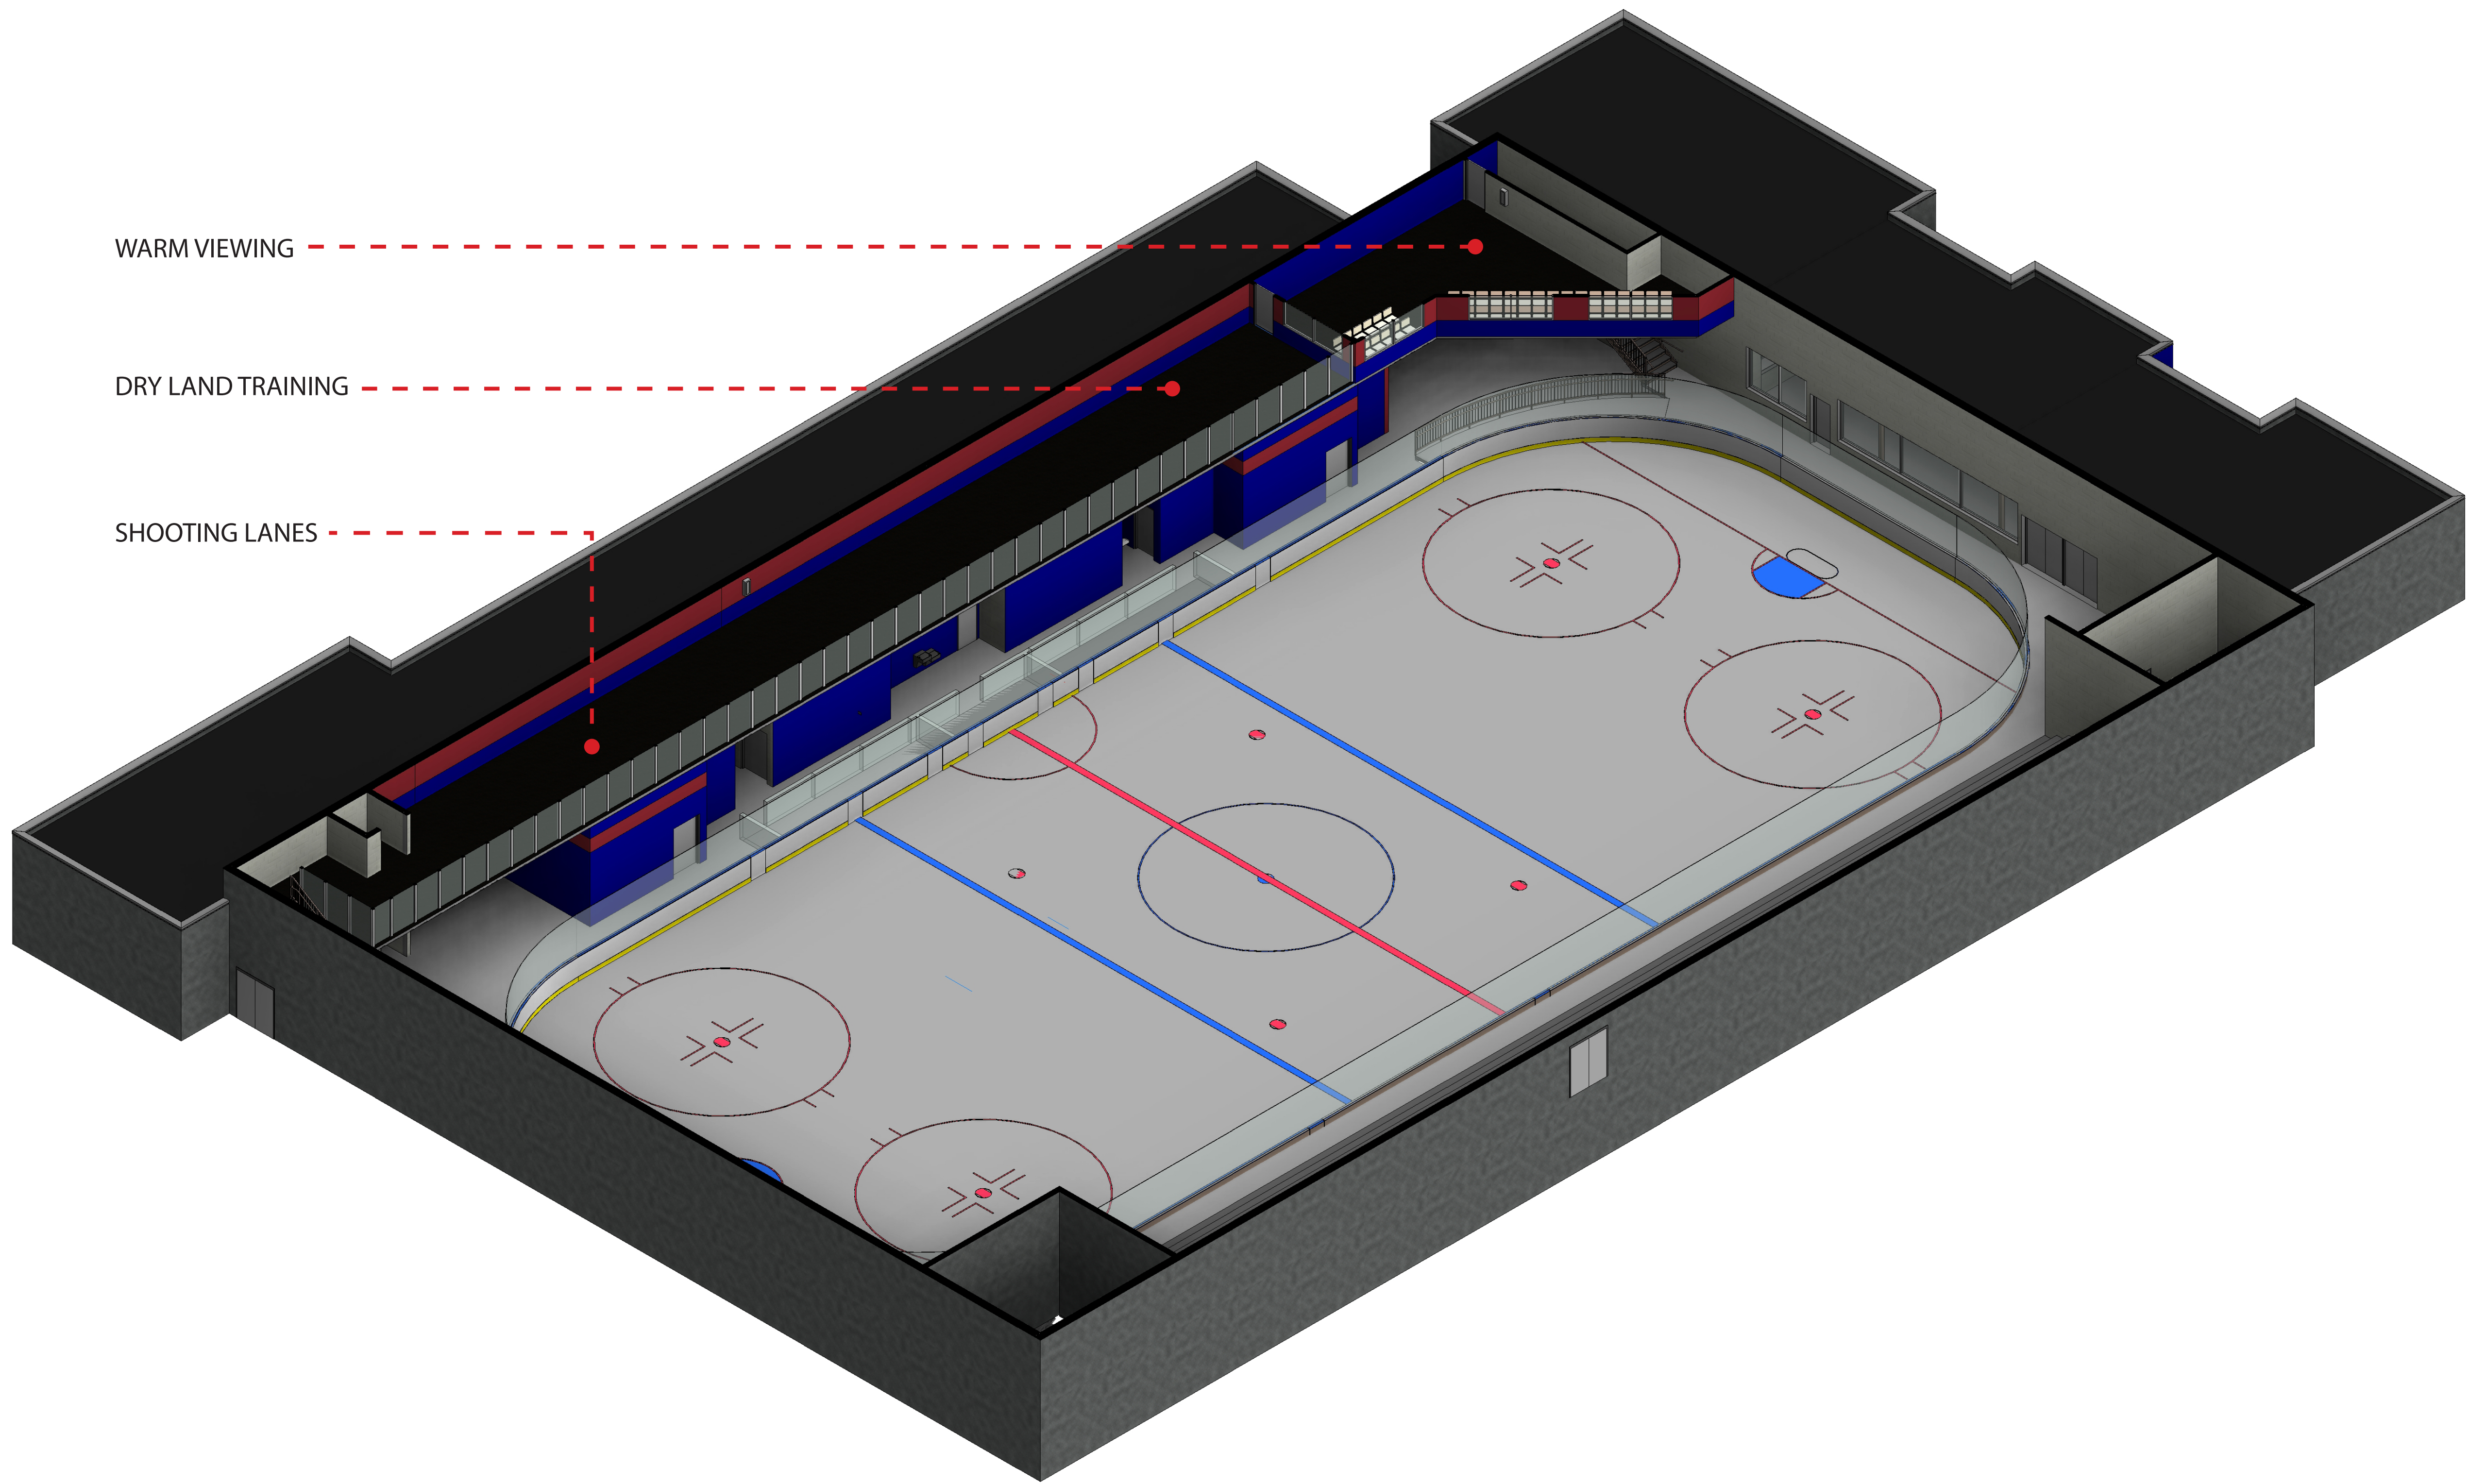

MEZZANINE / ICE ARENA PERSPECTIVE

LOCKER ROOM RENDERING

LOCKER ROOM / SHOWERS RENDERING

A1

**INTERIOR RENDERINGS**

1/8" = 1'-0"

ORONO ICE ARENA

WARM VIEWING

DRY LAND TRAINING

SHOOTING LANES

**B1**

**MEZZANINE AXONOMETRIC**

1/8" = 1'-0"

ORONO ICE ARENA

- LOCKER RM #3
- BOYS SHOWERS
- BOYS COACH
- BOYS JV
- LOCKER RM #4 w/showers
- BOYS VARSITY
  
- RESTROOMS
- GIRLS SHOWERS
- LOCKER RM #2
- GIRLS JV & VARSITY
- GIRLS COACH
- LOCKER RM #1 w/showers

**C1**

**LOCKER ROOMS AXONOMETRIC**

1/8" = 1'-0"

ORONO ICE ARENA