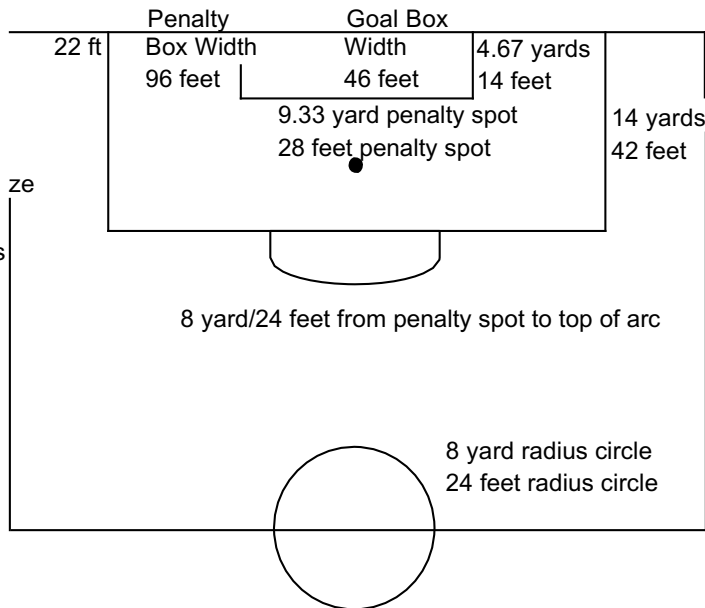

## ILLINOIS FC TOURNAMENTS FIELD DIMENSIONS

### U13-U19

Big Fields  
Main Site:  
5, 6, 7, 9

Outdoor Center  
13, 14, 15, 16

full size  
up to 240 x 360

### U11-U12

Medium Fields  
Main Site:  
1, 2, 3, 4

140 x 240 field size

Normal Locations

### U9-U10

Small Field  
Main Site:  
8, 9b, 10, 11, 12

120 x 180 field size