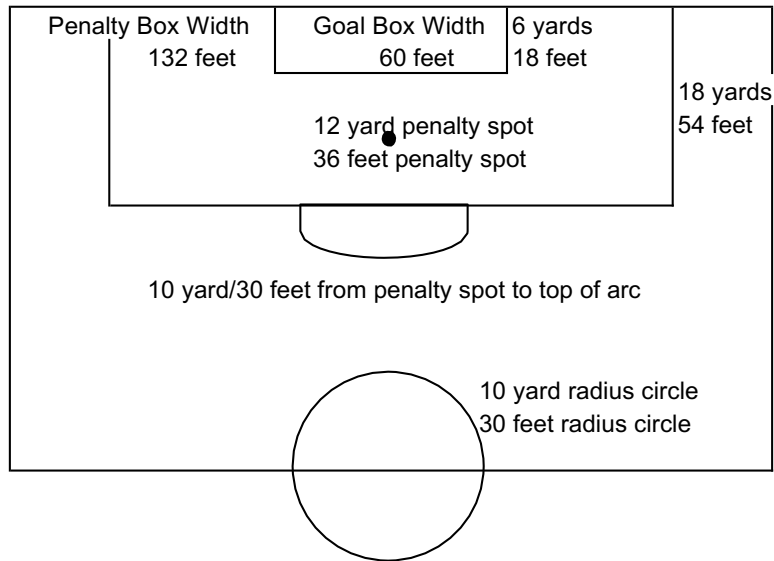

## ILLINOIS FC TOURNAMENTS FIELD DIMENSIONS

### U13-U19

Big Fields  
Main Site:  
5, 6, 7, 9

Outdoor Center  
13, 14, 15, 16

full size  
up to 240 x 360

### U11-U12

Medium Fields  
Main Site:  
1, 2, 3, 4

140 x 240 field size

Normal Locations

### U9-U10

Small Field  
Main Site:  
8, 9b, 10, 11, 12

120 x 180 field size