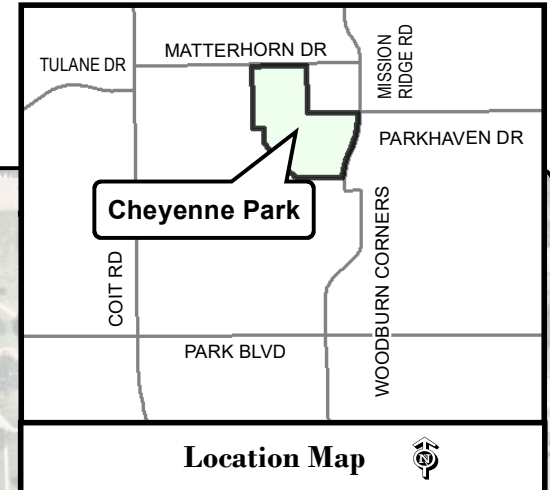

2023 Plano Labor Day Invitational XXXIV

Cheyenne Park

2501 Mission Ridge Road

Note: This map is for abstract purposes only. Map is void after 9/4/2023. Field use by schedule or reservation only.

Parking is limited...Please carpool.
Thank you for not parking on streets and respecting neighborhood integrity.