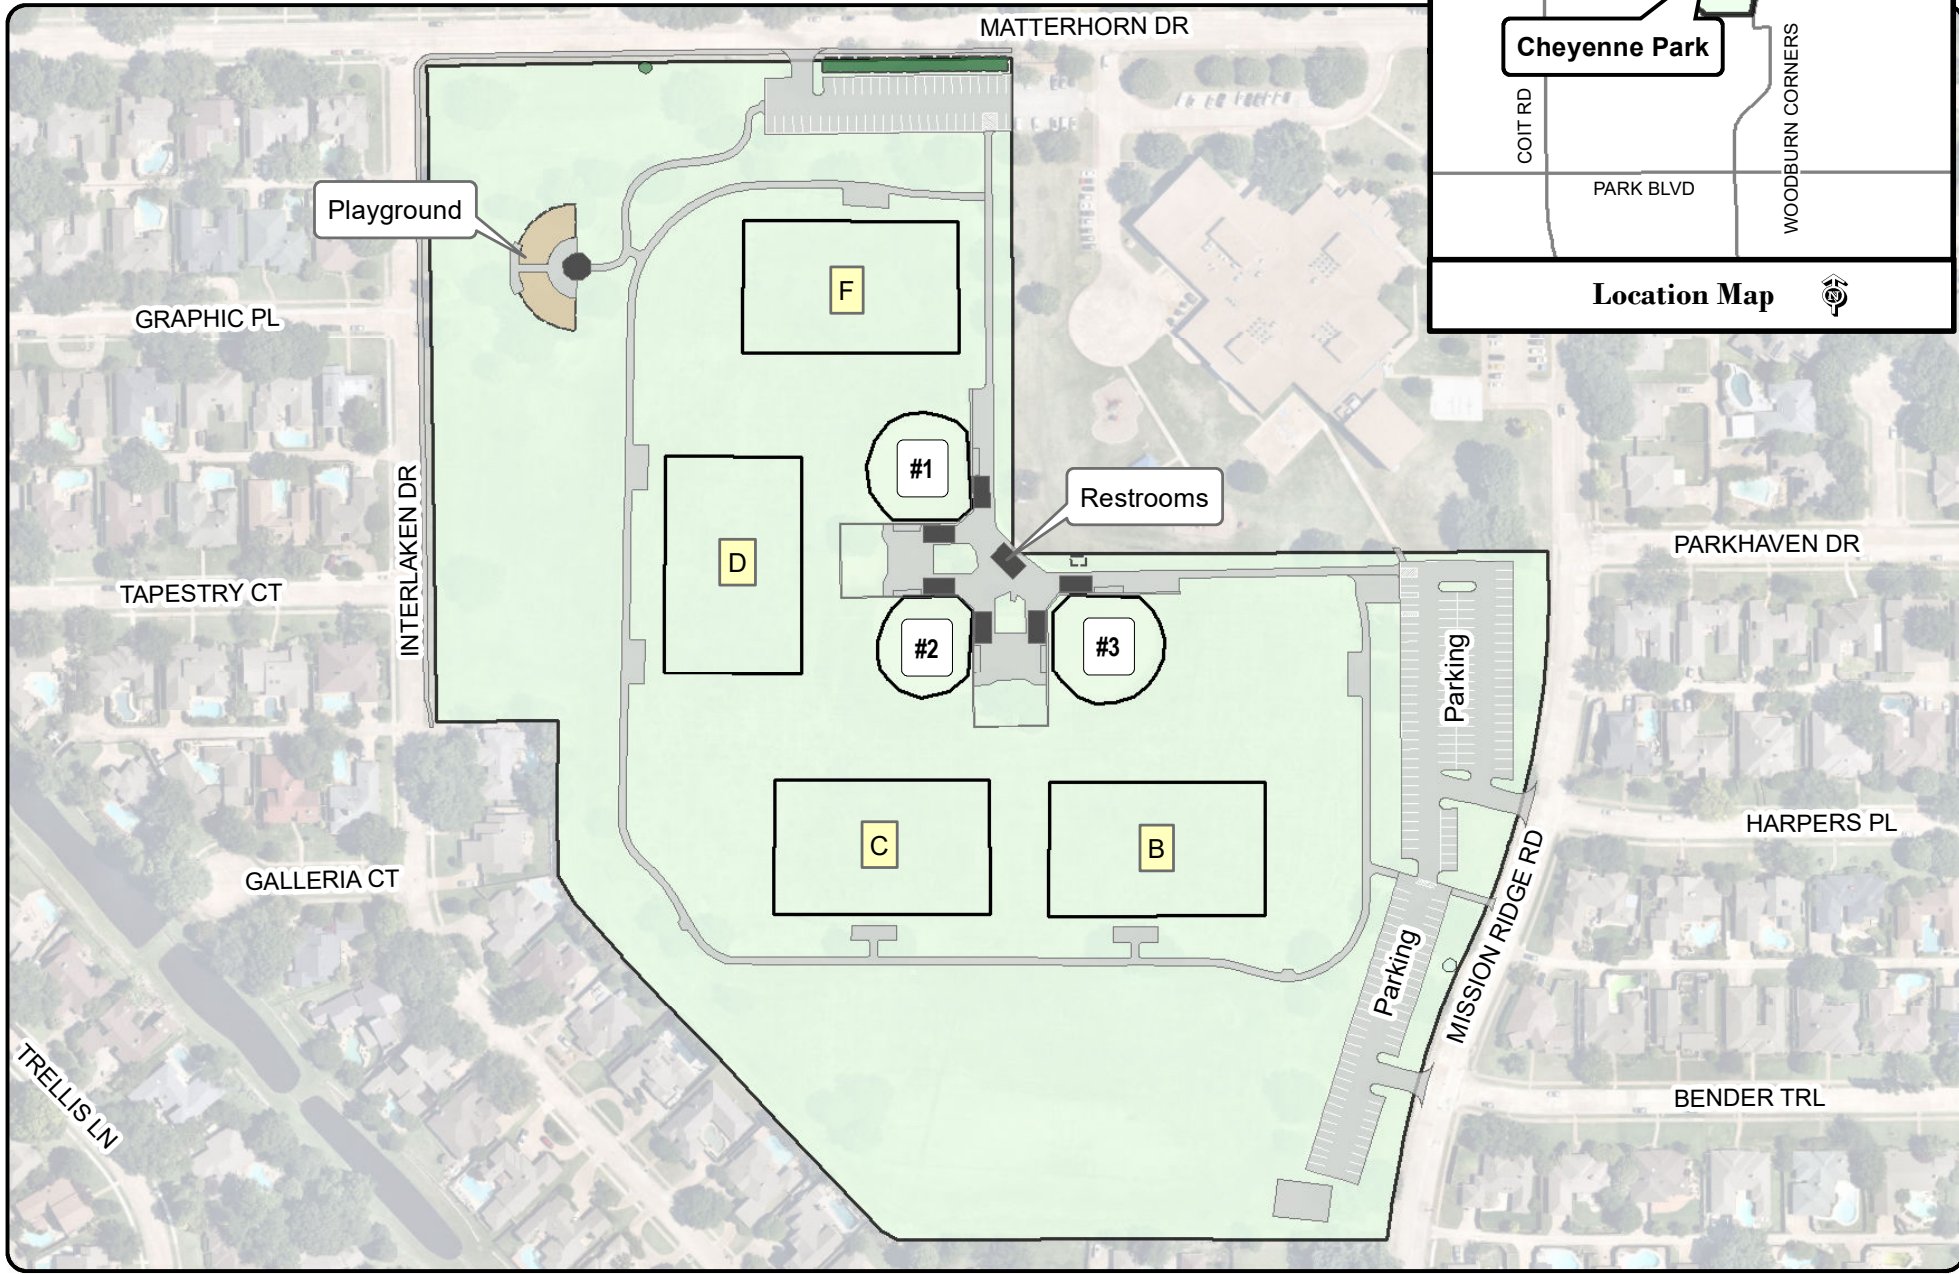

2023 Plano Labor Day Invitational XXXIV

Cheyenne Park

2501 Mission Ridge Road

Note: This map is for abstract purposes only. Map is void after 9/4/2023. Field use by schedule or reservation only.

Parking is limited...Please carpool.
Thank you for not parking on streets and respecting neighborhood integrity.