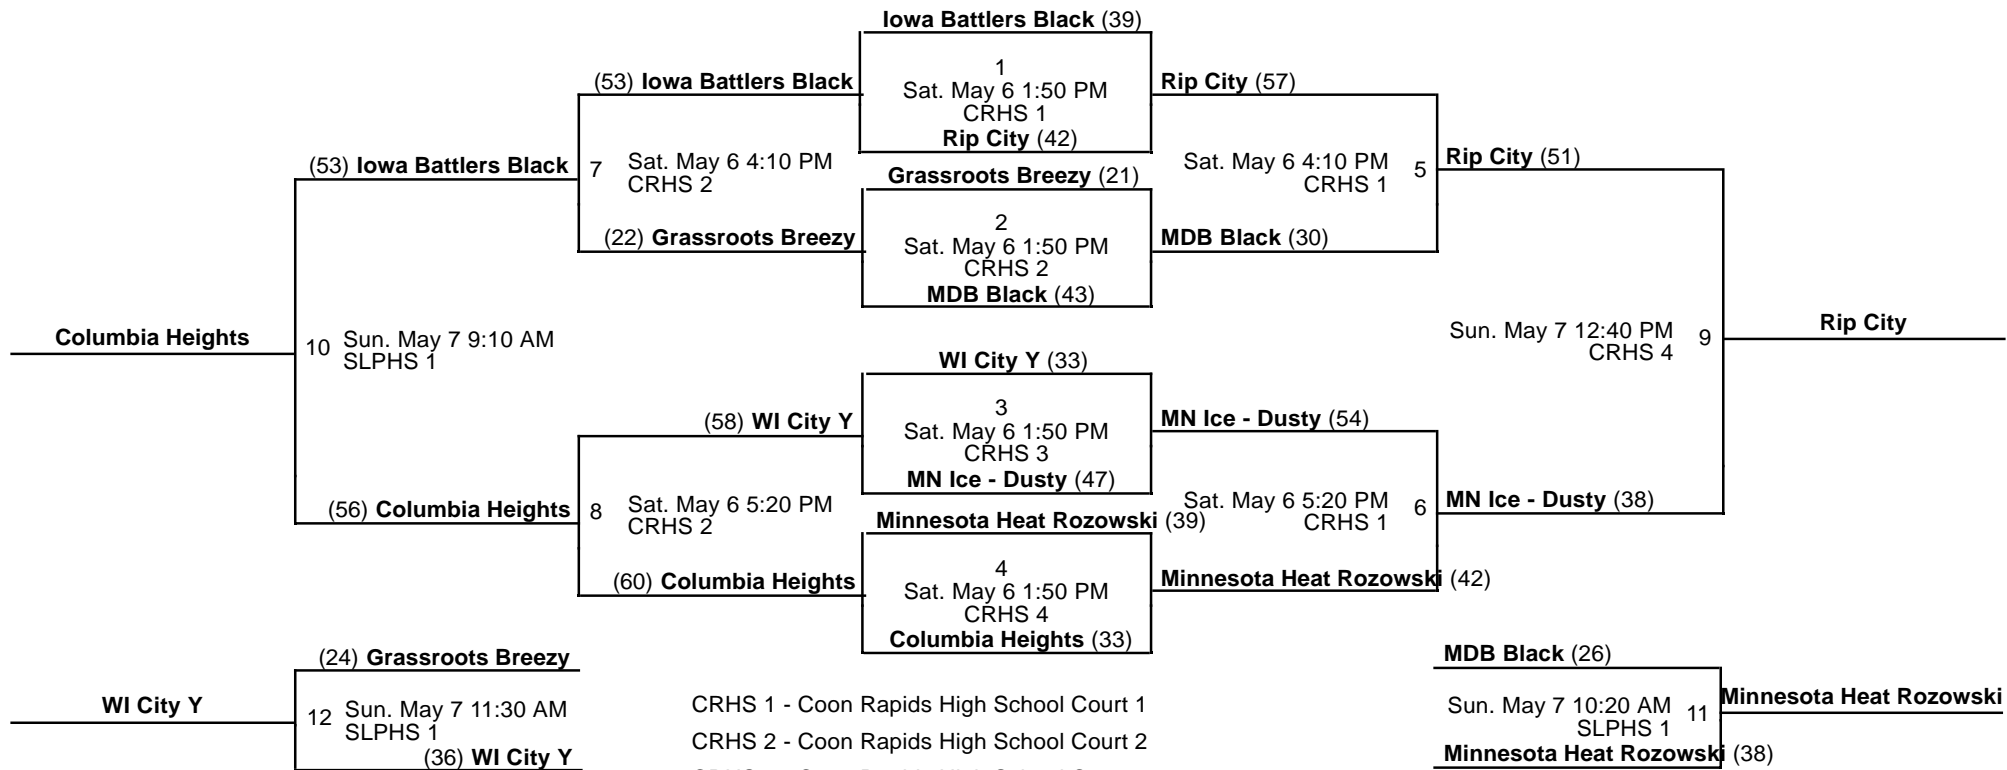

2017 Meg Vang Invitational

8th Grade D2 Gray Division Playoffs

May 5-7, 2017