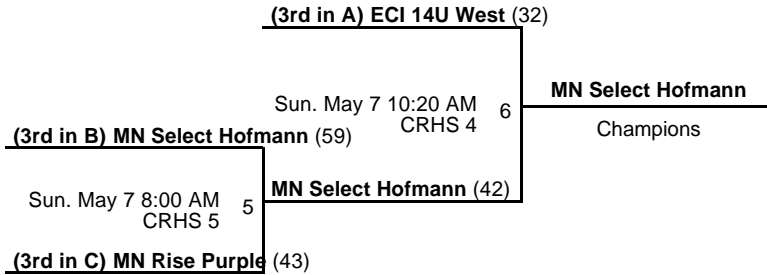

# 8th Grade D1 White Division Playoffs

May 5-7, 2017

2017 Meg Vang Invitational  
 8th Grade D1 Gray Division Playoffs  
 May 5-7, 2017

Gold Bracket

Silver Bracket

Bronze Bracket

2017 Meg Vang Invitational