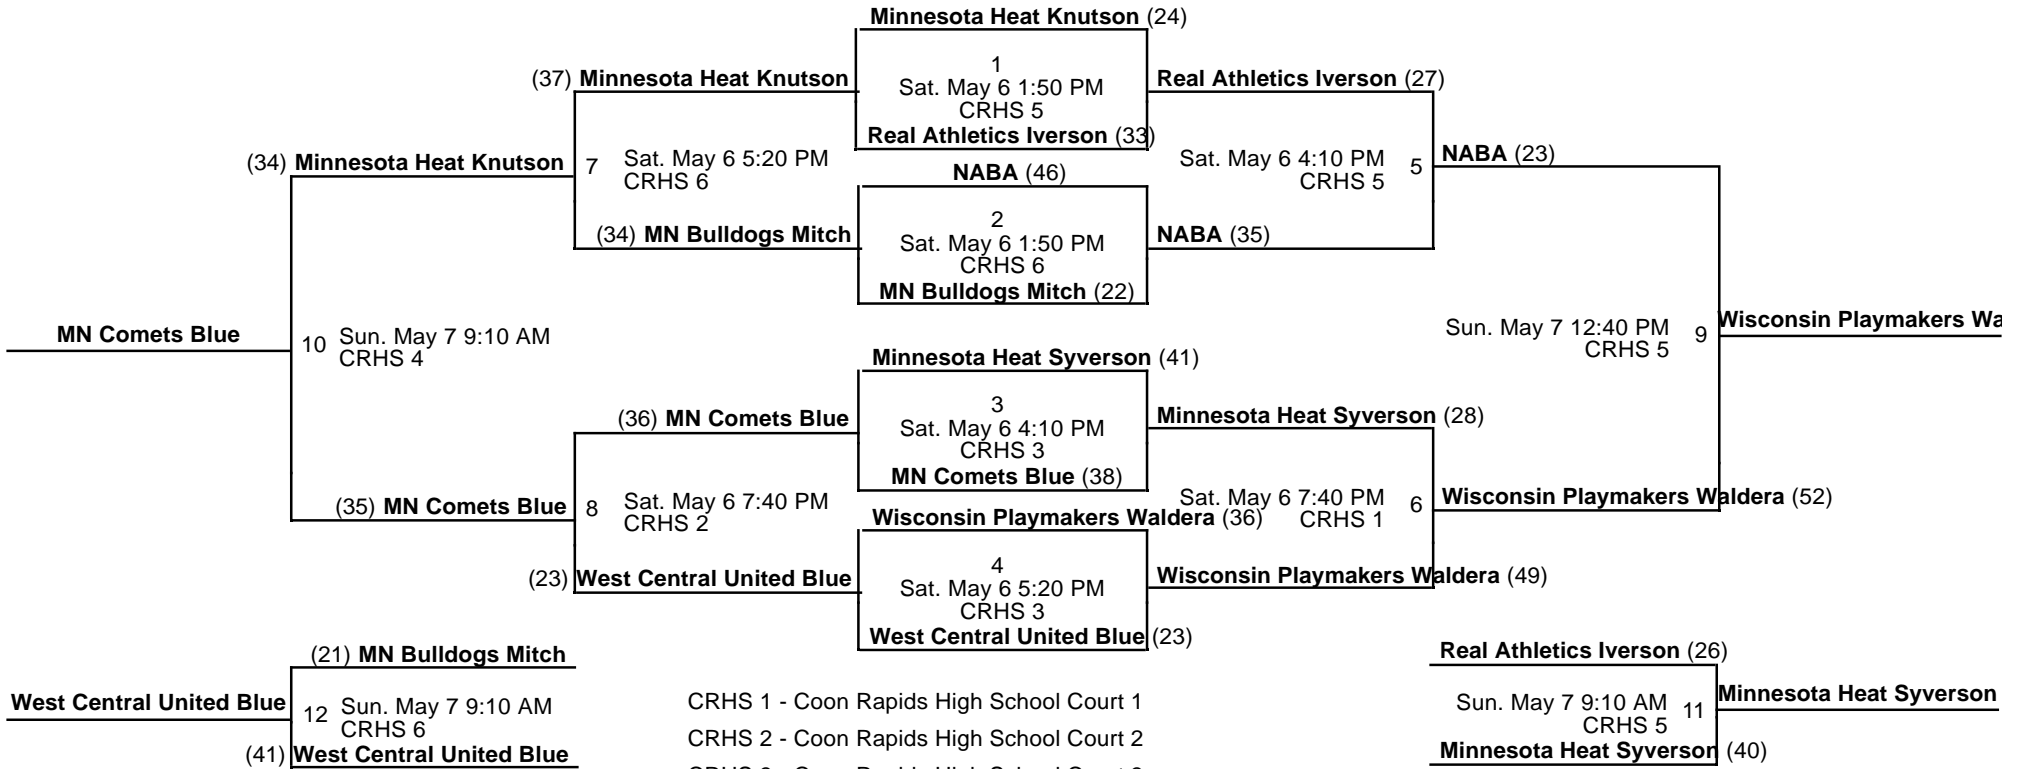

2017 Meg Vang Invitational

8th Grade D2 Red Division Playoffs

May 5-7, 2017

- CRHS 1 - Coon Rapids High School Court 1
- CRHS 2 - Coon Rapids High School Court 2
- CRHS 3 - Coon Rapids High School Court 3
- CRHS 4 - Coon Rapids High School Court 4
- CRHS 5 - Coon Rapids High School Court 5
- CRHS 6 - Coon Rapids High School Court 6