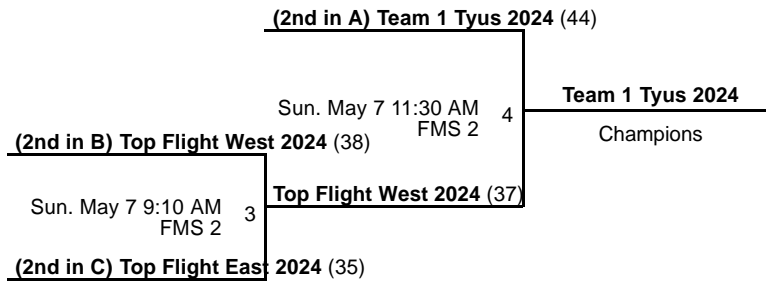

### Courts

1 - Court 1

2 - Court 2

Powered by Exposure Basketball Events

2017 Meg Vang Invitational  
5th Grade D1 Playoff Bracket  
May 5-7, 2017

Gold Bracket

Silver Bracket

Bronze Bracket