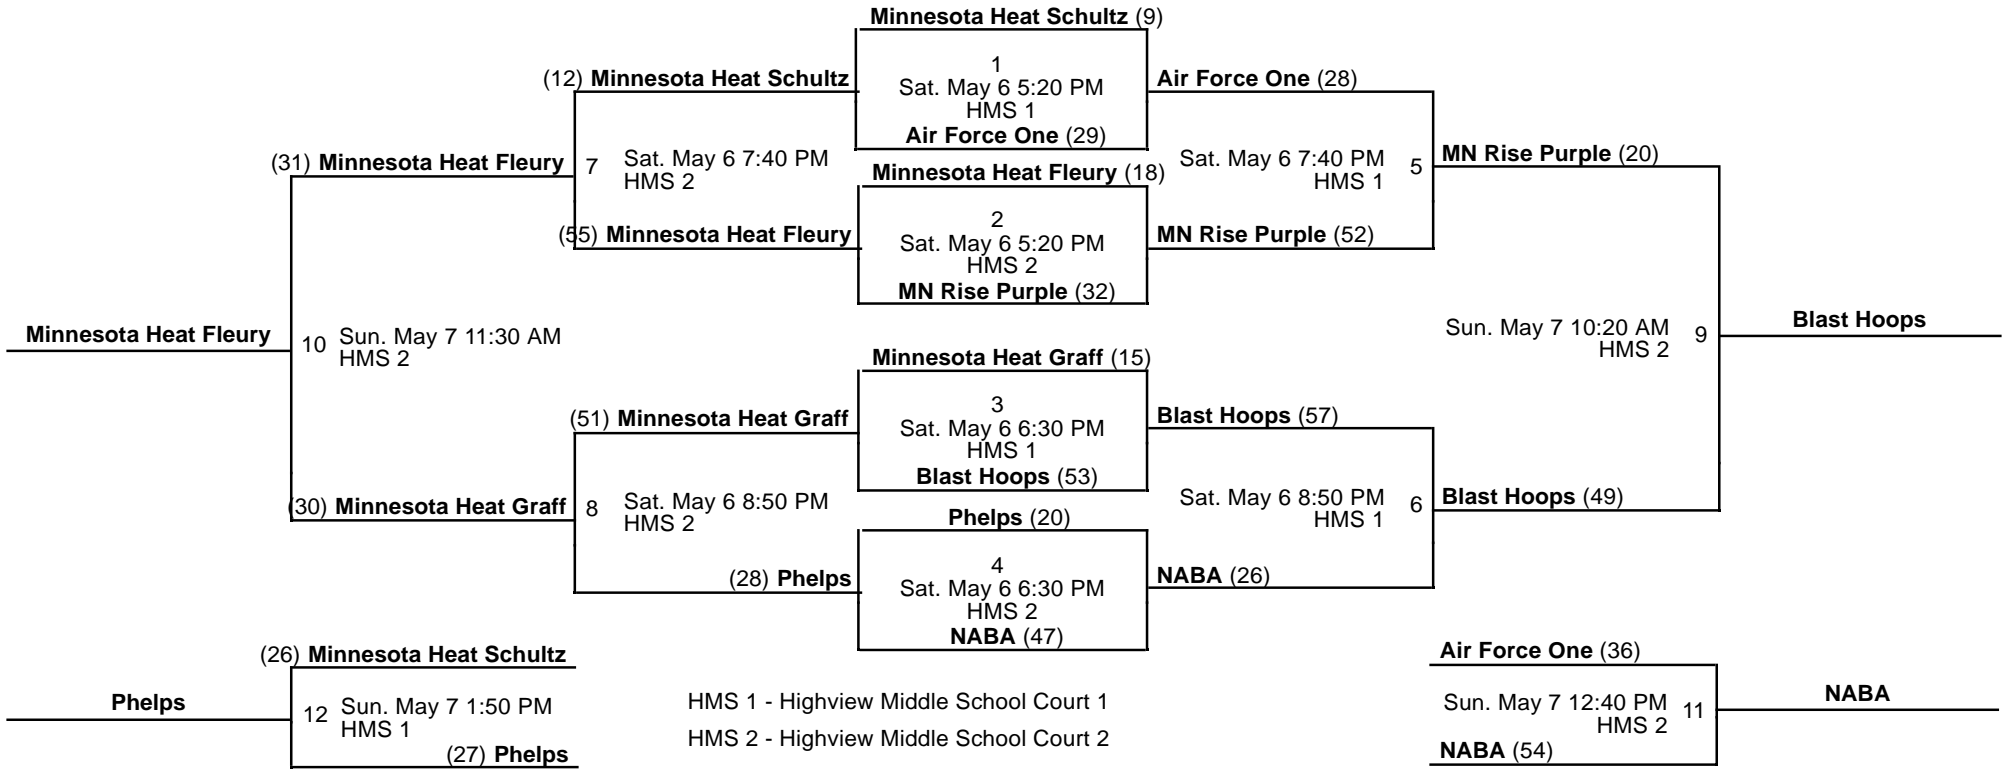

2017 Meg Vang Invitational
5th Grade D2 White Division
May 5-7, 2017