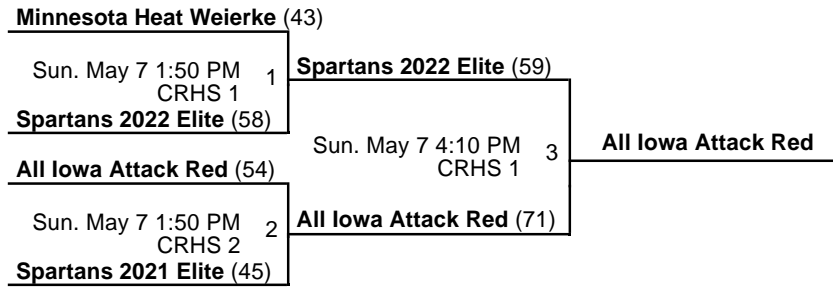

2017 Meg Vang Invitational

8th Grade D1 Championship Bracket

May 5-7, 2017

CRHS 1 - Coon Rapids High School Court 1

CRHS 2 - Coon Rapids High School Court 2