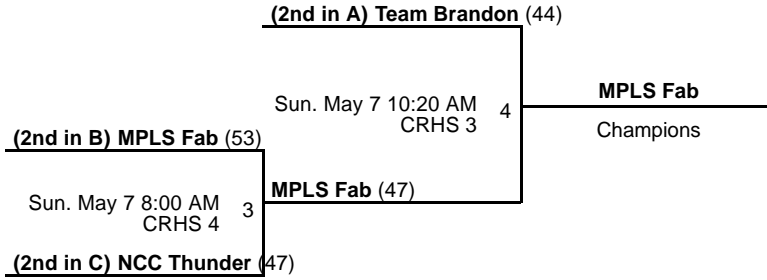

# 8th Grade D1 White Division Playoffs

May 5-7, 2017

2017 Meg Vang Invitational  
 8th Grade D1 Gray Division Playoffs  
 May 5-7, 2017

Gold Bracket

Silver Bracket

Bronze Bracket

2017 Meg Vang Invitational