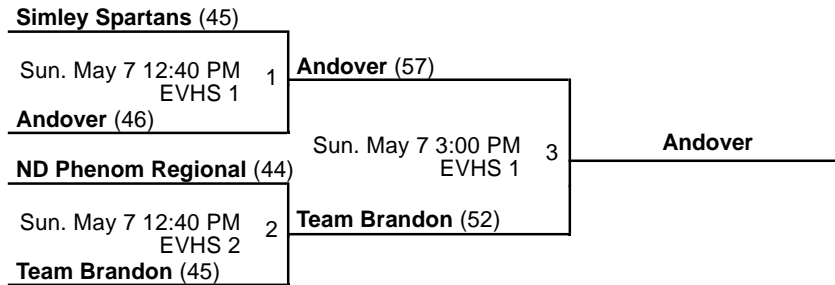

2017 Meg Vang Invitational
10th Grade D2 Championship
Bracket
May 5-7, 2017

EVHS 1 - Eastview High School Court 1 EVHS 2 - Eastview High School Court 2

2017 Meg Vang Invitational

May 5-7, 2017

9th Grade D1

Pool A (Black Division)

	W	L	PD	PA	
A3 MN Fury Kline	2	0	30	92	1st
A1 MN Swish - McNulty	1	1	0	100	2nd
A2 Grassroots Ewald	0	2	-30	149	3rd

Date	Time	Venue	Court	Away/Home	Score
Sat, 5/6	8:00 AM	FHS	1	A1 vs A2	69 - 32
Sat, 5/6	10:20 AM	FHS	1	A1 vs A3	31 - 68
Sat, 5/6	12:40 PM	FHS	1	A2 vs A3	61 - 80

Pool C (Red Division)

	W	L	PD	PA	
C3 Minnesota Heat Fox	2	0	30	56	1st
C2 MN Comets Regional White	1	1	-12	133	2nd
C1 MN Ice - Rob/Tony	0	2	-18	130	3rd

Date	Time	Venue	Court	Away/Home	Score
Sat, 5/6	8:00 AM	FHS	3	C1 vs C2	51 - 54
Sat, 5/6	10:20 AM	FHS	3	C1 vs C3	27 - 76
Sat, 5/6	12:40 PM	FHS	3	C2 vs C3	29 - 82

Pool E (White Division)

	W	L	PD	PA	
E1 MPLS Fab	2	0	25	65	1st
E2 MN Bulldogs White	1	1	-6	100	2nd
E3 The City - WI 15U Blue	0	2	-19	106	3rd

Date	Time	Venue	Court	Away/Home	Score
Sat, 5/6	8:00 AM	FHS	5	E1 vs E2	53 - 43
Sat, 5/6	10:20 AM	FHS	5	E1 vs E3	55 - 22
Sat, 5/6	12:40 PM	FHS	5	E2 vs E3	51 - 47

Pool B (Black Division)

	W	L	PD	PA	
B3 Minnesota Heat Gilleyen	2	0	16	86	1st
B1 D1 MN Prospects	1	1	13	86	2nd
B2 E1T1 Elite	0	2	-29	118	3rd

Date	Time	Venue	Court	Away/Home	Score
Sat, 5/6	8:00 AM	FHS	2	B1 vs B2	52 - 38
Sat, 5/6	10:20 AM	FHS	2	B1 vs B3	47 - 48
Sat, 5/6	12:40 PM	FHS	2	B2 vs B3	39 - 66

Pool D (Red Division)

	W	L	PD	PA	
D2 West Central United	2	0	21	86	1st
D1 MN Lace Up	1	1	-5	134	2nd
D3 Family First	0	2	-16	149	3rd

Date	Time	Venue	Court	Away/Home	Score
Sat, 5/6	8:00 AM	FHS	4	D1 vs D2	54 - 60
Sat, 5/6	10:20 AM	FHS	4	D1 vs D3	75 - 74
Sat, 5/6	12:40 PM	FHS	4	D2 vs D3	74 - 32

Pool F (White Division)

	W	L	PD	PA	
F1 MN Comets Elite Schmidt	2	0	15	105	1st
F2 43 Hoops	1	1	8	102	2nd
F3 Real Athletics Robert	0	2	-23	118	3rd

Date	Time	Venue	Court	Away/Home	Score
Sat, 5/6	9:10 AM	FHS	5	F1 vs F2	61 - 54
Sat, 5/6	11:30 AM	FHS	5	F1 vs F3	59 - 51
Sat, 5/6	1:50 PM	FHS	5	F2 vs F3	59 - 41

Venues

FHS - Farmington High School

Courts

1 - Court 1
4 - Court 4

2 - Court 2
5 - Court 5

3 - Court 3