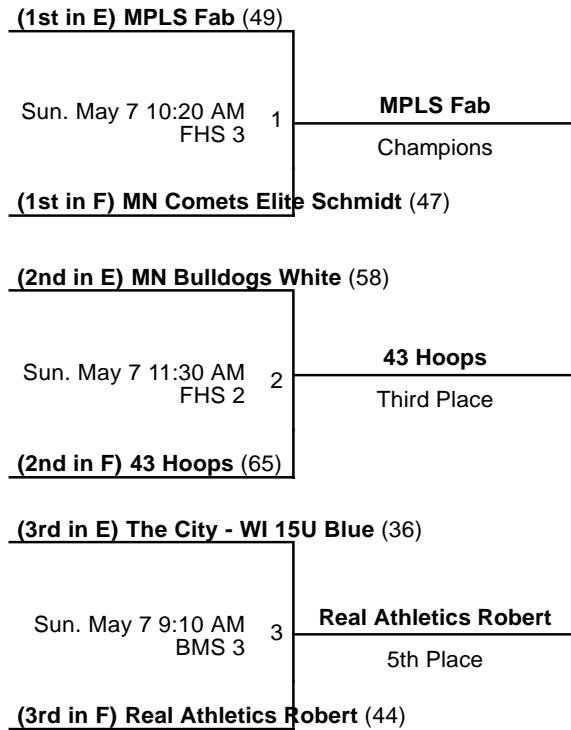

2017 Meg Vang Invitational
9th Grade D1 White Division
Playoffs
May 5-7, 2017

BMS 3 - Boeckman Middle School Court 3 FHS 2 - Farmington High School Court 2
FHS 3 - Farmington High School Court 3