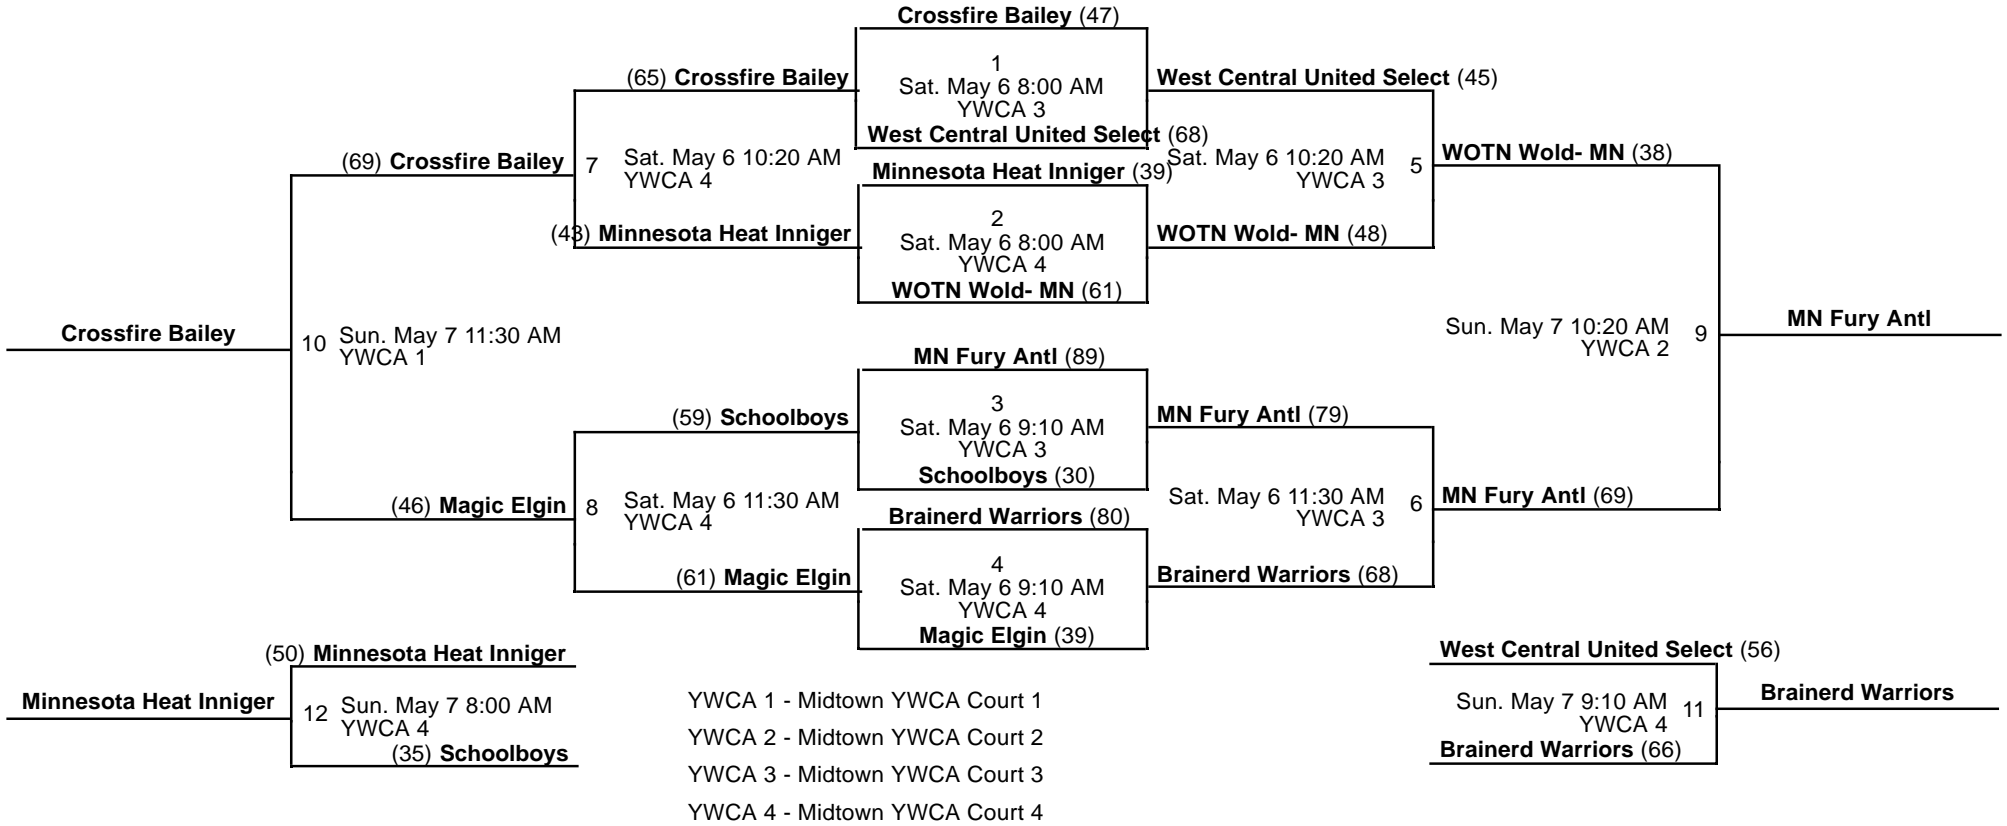

# 11th Grade D1 Black Division Playoffs

May 5-7, 2017

2017 Meg Vang Invitational