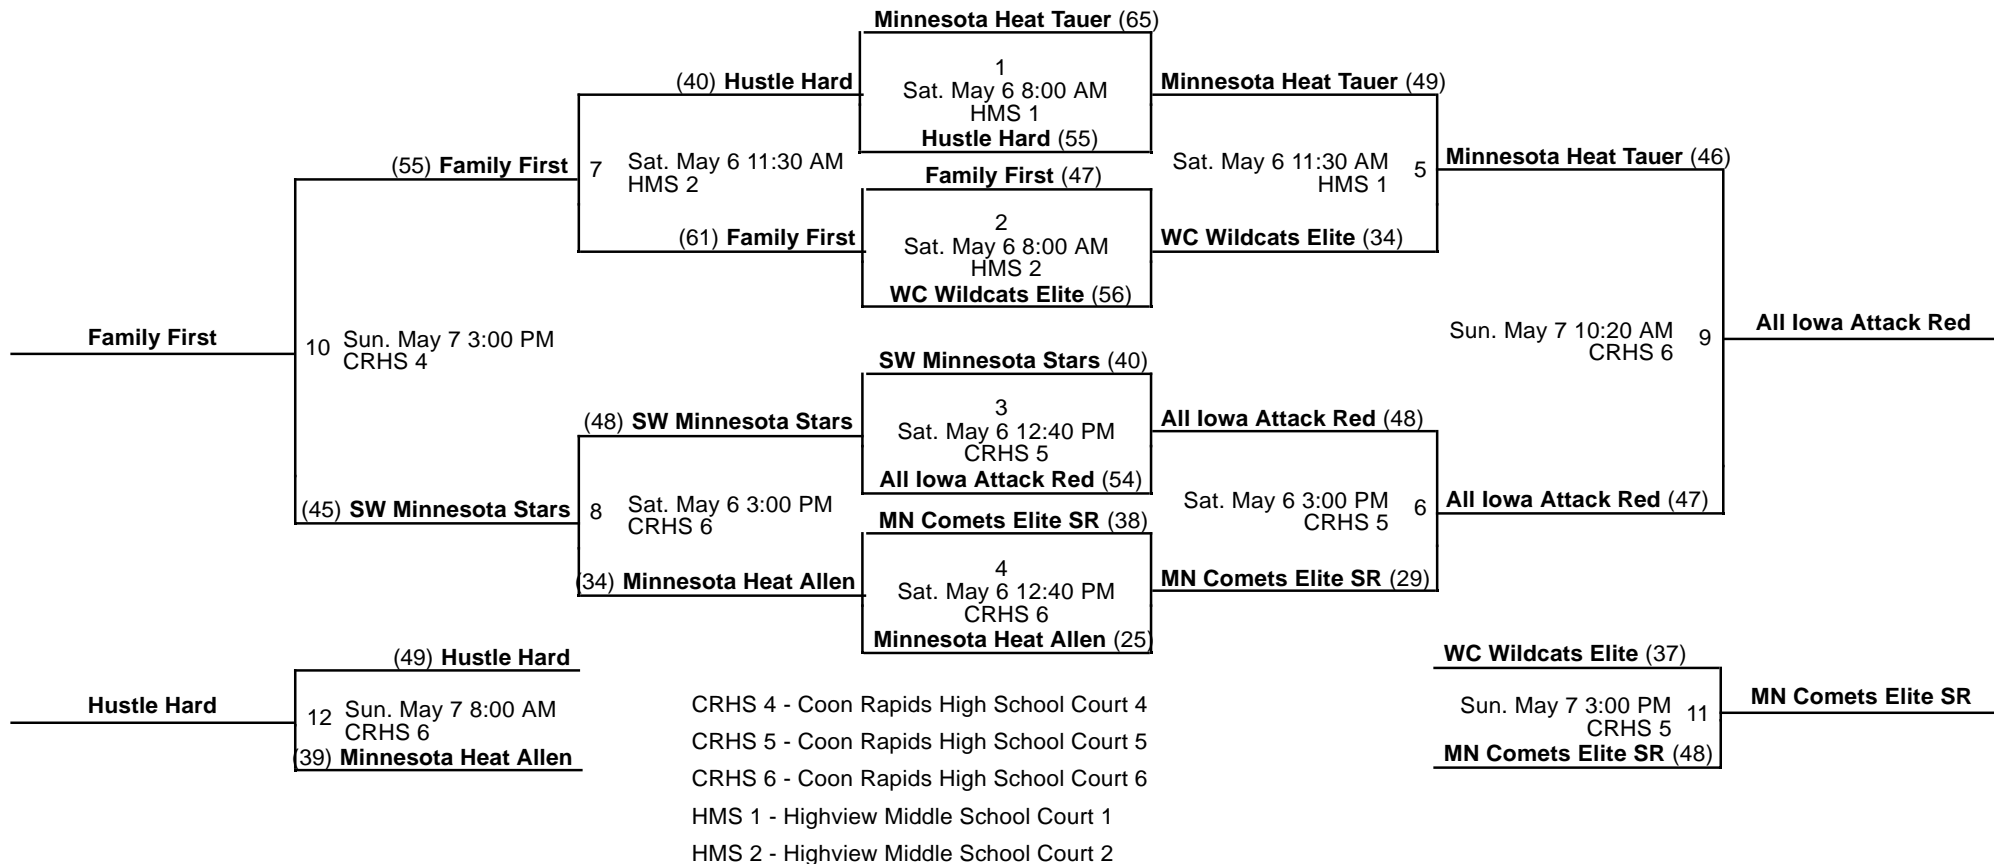

2017 Meg Vang Invitational

8th Grade D1 White Division Playoffs

May 5-7, 2017