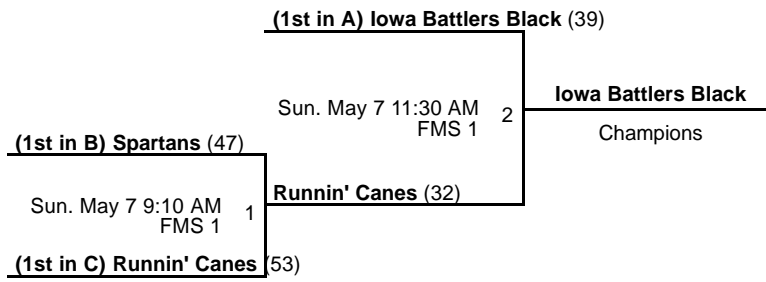

### Courts

1 - Court 1

2 - Court 2

Powered by Exposure Basketball Events

2017 Meg Vang Invitational  
5th Grade D1 Playoff Bracket  
May 5-7, 2017

Gold Bracket

Silver Bracket

Bronze Bracket