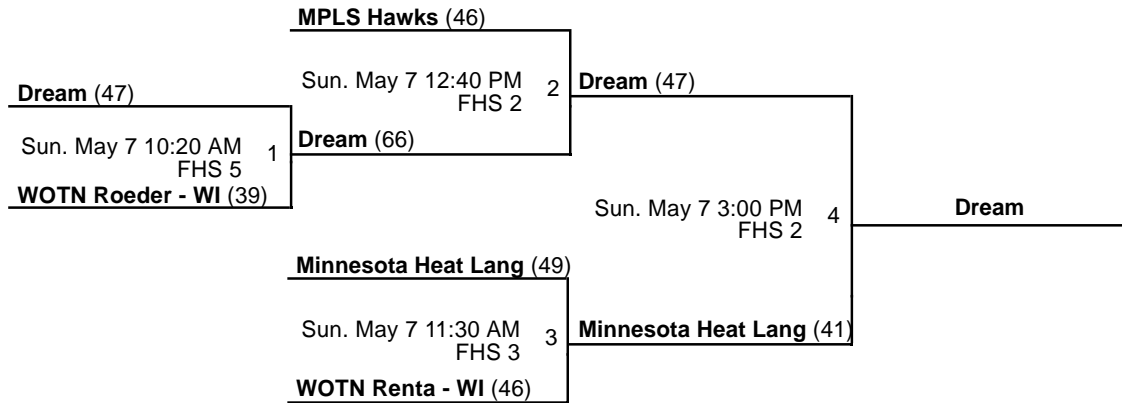

2017 Meg Vang Invitational  
9th Grade D2 Championship  
Bracket  
May 5-7, 2017

FHS 2 - Farmington High School Court 2 FHS 3 - Farmington High School Court 3  
FHS 5 - Farmington High School Court 5