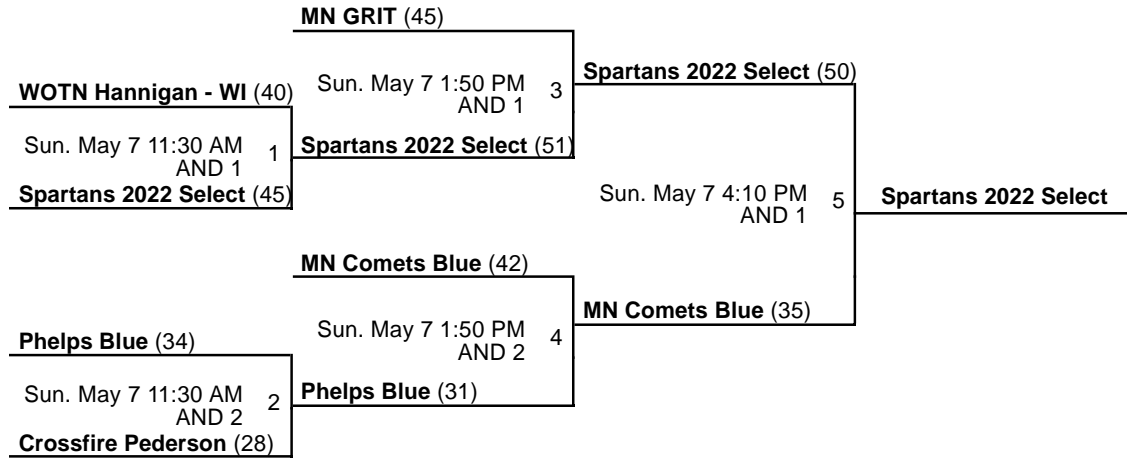

2017 Meg Vang Invitational

7th Grade D2 Championship Bracket

May 5-7, 2017

AND 1 - Andover High School Court 1 AND 2 - Andover High School Court 2

2017 Meg Vang Invitational

May 5-7, 2017

6th Grade D1

Pool A (Black Division)

	W	L	PD	PA	
A1 MN Comets Blue	2	0	29	64	1st
A3 Minnesota Heat Ebben	1	1	1	83	2nd
A2 West Central United	0	2	-30	100	3rd

Date	Time	Venue	Court	Away/Home	Score
Sat, 5/6	8:00 AM	BHS	3	A1 vs A2	47 - 26
Sat, 5/6	10:20 AM	BHS	3	A1 vs A3	52 - 38
Sat, 5/6	12:40 PM	BHS	3	A2 vs A3	31 - 53

Pool C (Red Division)

	W	L	PD	PA	
C3 Spartans 2023 Elite	2	0	30	76	1st
C2 Minnesota Top Dawgs	1	1	0	102	2nd
C1 MPLS Flight Squad	0	2	-30	101	3rd

Date	Time	Venue	Court	Away/Home	Score
Sat, 5/6	4:10 PM	BHS	3	C1 vs C2	23 - 49
Sat, 5/6	6:30 PM	BHS	3	C1 vs C3	30 - 52
Sat, 5/6	8:50 PM	BHS	3	C2 vs C3	46 - 79

Pool B (Black Division)

	W	L	PD	PA	
B3 Winona Area Rising Stars	2	0	19	68	1st
B1 Minnesota Heat Simso	1	1	11	76	2nd
B2 MN Rise Purple	0	2	-30	106	3rd

Date	Time	Venue	Court	Away/Home	Score
Sat, 5/6	9:10 AM	BHS	3	B1 vs B2	52 - 29
Sat, 5/6	11:30 AM	BHS	3	B1 vs B3	43 - 47
Sat, 5/6	1:50 PM	BHS	3	B2 vs B3	25 - 54

Pool D (Red Division)

	W	L	PD	PA	
D4 Top Flight West 2023	3	0	45	82	1st
D3 MPLS Fab	2	1	-7	142	2nd
D2 43 Hoops	1	2	-10	121	3rd
D1 All Iowa Attack Red	0	3	-28	146	4th

Date	Time	Venue	Court	Away/Home	Score
Sat, 5/6	5:20 PM	BHS	1	D1 vs D2	21 - 29
Sat, 5/6	5:20 PM	BHS	2	D3 vs D4	28 - 74
Sat, 5/6	7:40 PM	BHS	1	D1 vs D3	32 - 37
Sat, 5/6	7:40 PM	BHS	2	D2 vs D4	27 - 61
Sun, 5/7	9:10 AM	BHS	2	D1 vs D4	27 - 80
Sun, 5/7	9:10 AM	BHS	3	D2 vs D3	36 - 39

Venues

BHS - Blaine High School

Courts

1 - Court 1

2 - Court 2

3 - Court 3

Powered by Exposure Basketball Events