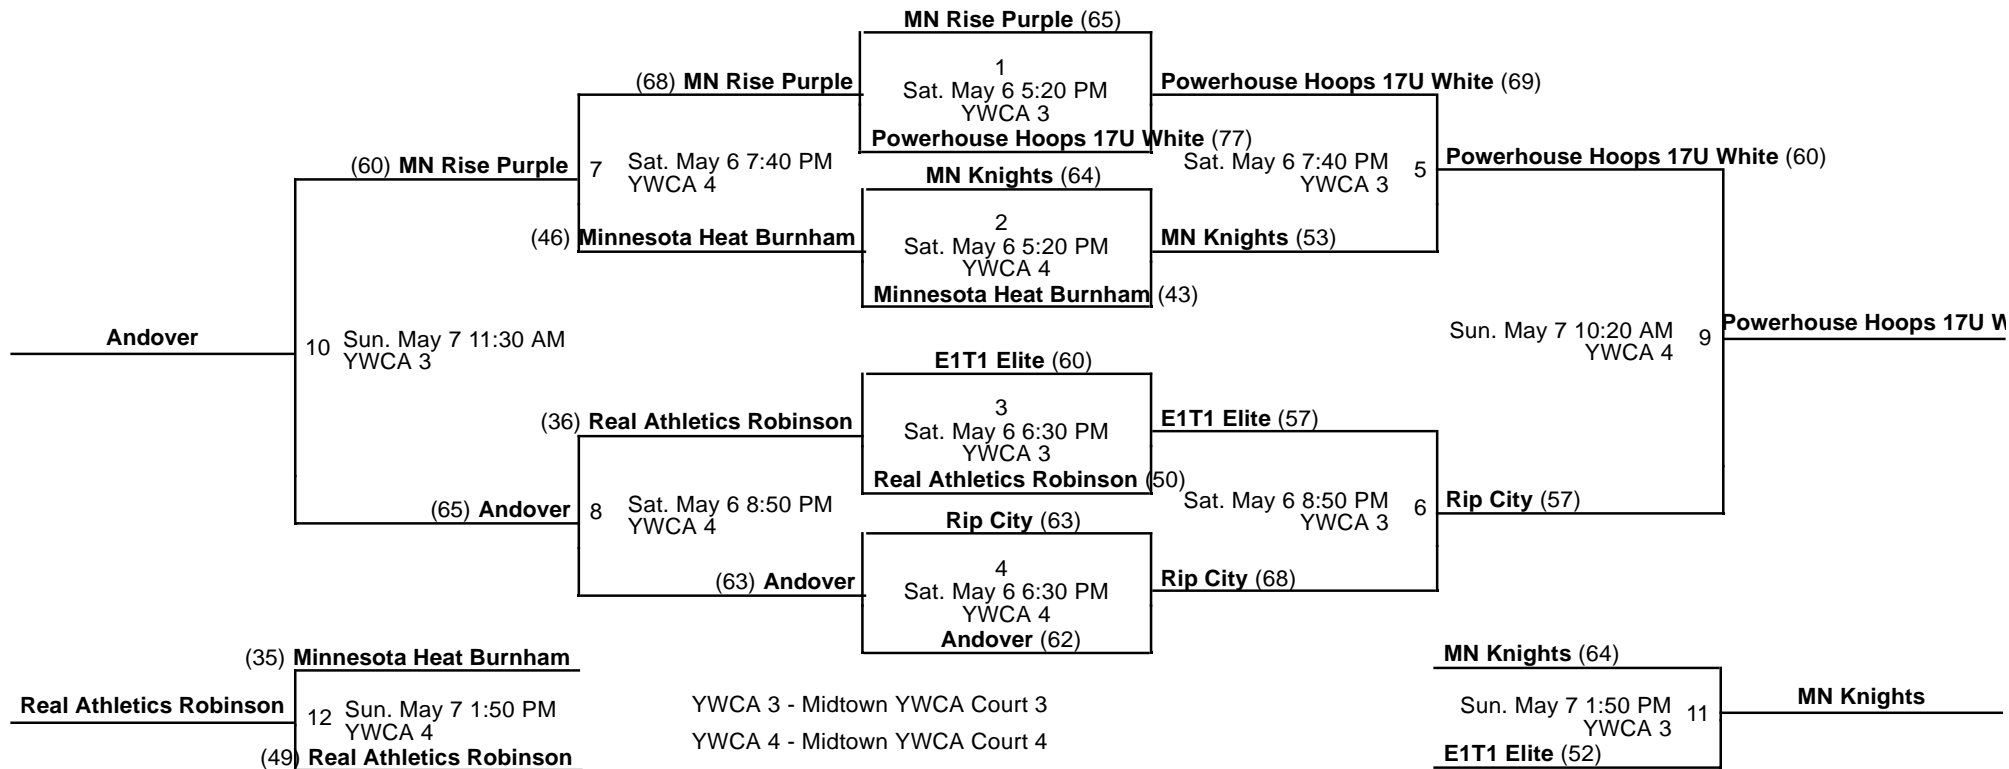

2017 Meg Vang Invitational

11th Grade D1 Red Division Playoffs

May 5-7, 2017