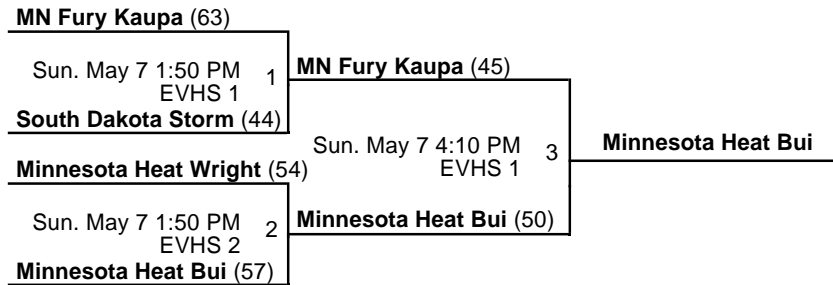

2017 Meg Vang Invitational

10th Grade D1 Championship Bracket

May 5-7, 2017

EVHS 1 - Eastview High School Court 1 EVHS 2 - Eastview High School Court 2

Revised 5/7/2017 6:24 PM - Powered by Exposure Basketball Events

2017 Meg Vang Invitational

May 5-7, 2017

10th Grade D2

Pool A (Gray Division)

	W	L	PD	PA	
A1 Andover	2	0	19	73	1st
A2 Twin Ports Pride - Fernholz	1	1	-13	131	2nd
A3 MN Lace Up	0	2	-6	114	3rd

Date	Time	Venue	Court	Away/Home	Score
Sat, 5/6	8:00 AM	EVHS	1	A1 vs A2	69 - 27
Sat, 5/6	10:20 AM	EVHS	1	A1 vs A3	50 - 46
Sat, 5/6	12:40 PM	EVHS	1	A2 vs A3	64 - 62

Pool C (White Division)

	W	L	PD	PA	
C2 ND Phenom Regional	2	0	5	108	1st
C1 Iowa Prep	1	1	5	106	2nd
C3 WOTN Erickson - MN	0	2	-10	108	3rd

Date	Time	Venue	Court	Away/Home	Score
Sat, 5/6	8:00 AM	EVHS	3	C1 vs C2	57 - 59
Sat, 5/6	10:20 AM	EVHS	3	C1 vs C3	54 - 47
Sat, 5/6	12:40 PM	EVHS	3	C2 vs C3	54 - 51

Pool B (Gray Division)

	W	L	PD	PA	
B3 Phelps	2	0	18	102	1st
B1 MN Comets Regional	1	1	12	96	2nd
B2 Minnesota Heat Mccullough	0	2	-30	130	3rd

Date	Time	Venue	Court	Away/Home	Score
Sat, 5/6	8:00 AM	EVHS	2	B1 vs B2	59 - 30
Sat, 5/6	10:20 AM	EVHS	2	B1 vs B3	63 - 66
Sat, 5/6	12:40 PM	EVHS	2	B2 vs B3	39 - 71

Pool D (White Division)

	W	L	PD	PA	
D1 MN Rise Purple	2	0	18	73	1st
D2 WC Wildcats Orange	1	1	3	93	2nd
D3 Minnesota Heat Menco	0	2	-21	106	3rd

Date	Time	Venue	Court	Away/Home	Score
Sat, 5/6	8:00 AM	EVHS	4	D1 vs D2	45 - 42
Sat, 5/6	10:20 AM	EVHS	4	D1 vs D3	52 - 31
Sat, 5/6	12:40 PM	EVHS	4	D2 vs D3	54 - 48

Venues

EVHS - Eastview High School

Courts

1 - Court 1

2 - Court 2

3 - Court 3

4 - Court 4