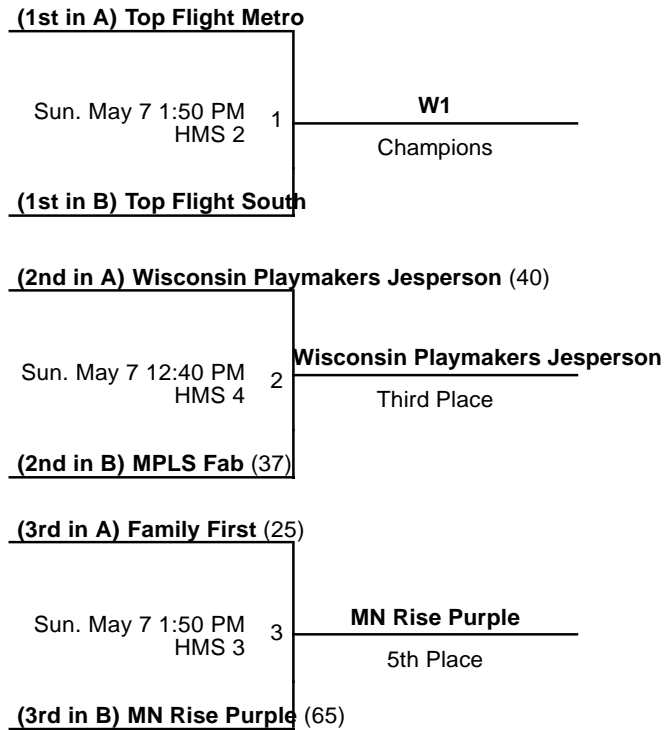

### Courts

3 - Court 3

4 - Court 4

Powered by Exposure Basketball Events

2017 Meg Vang Invitational  
4th Grade D1 Playoff Bracket  
May 5-7, 2017

HMS 2 - Highview Middle School Court 2    HMS 3 - Highview Middle School Court 3  
HMS 4 - Highview Middle School Court 4