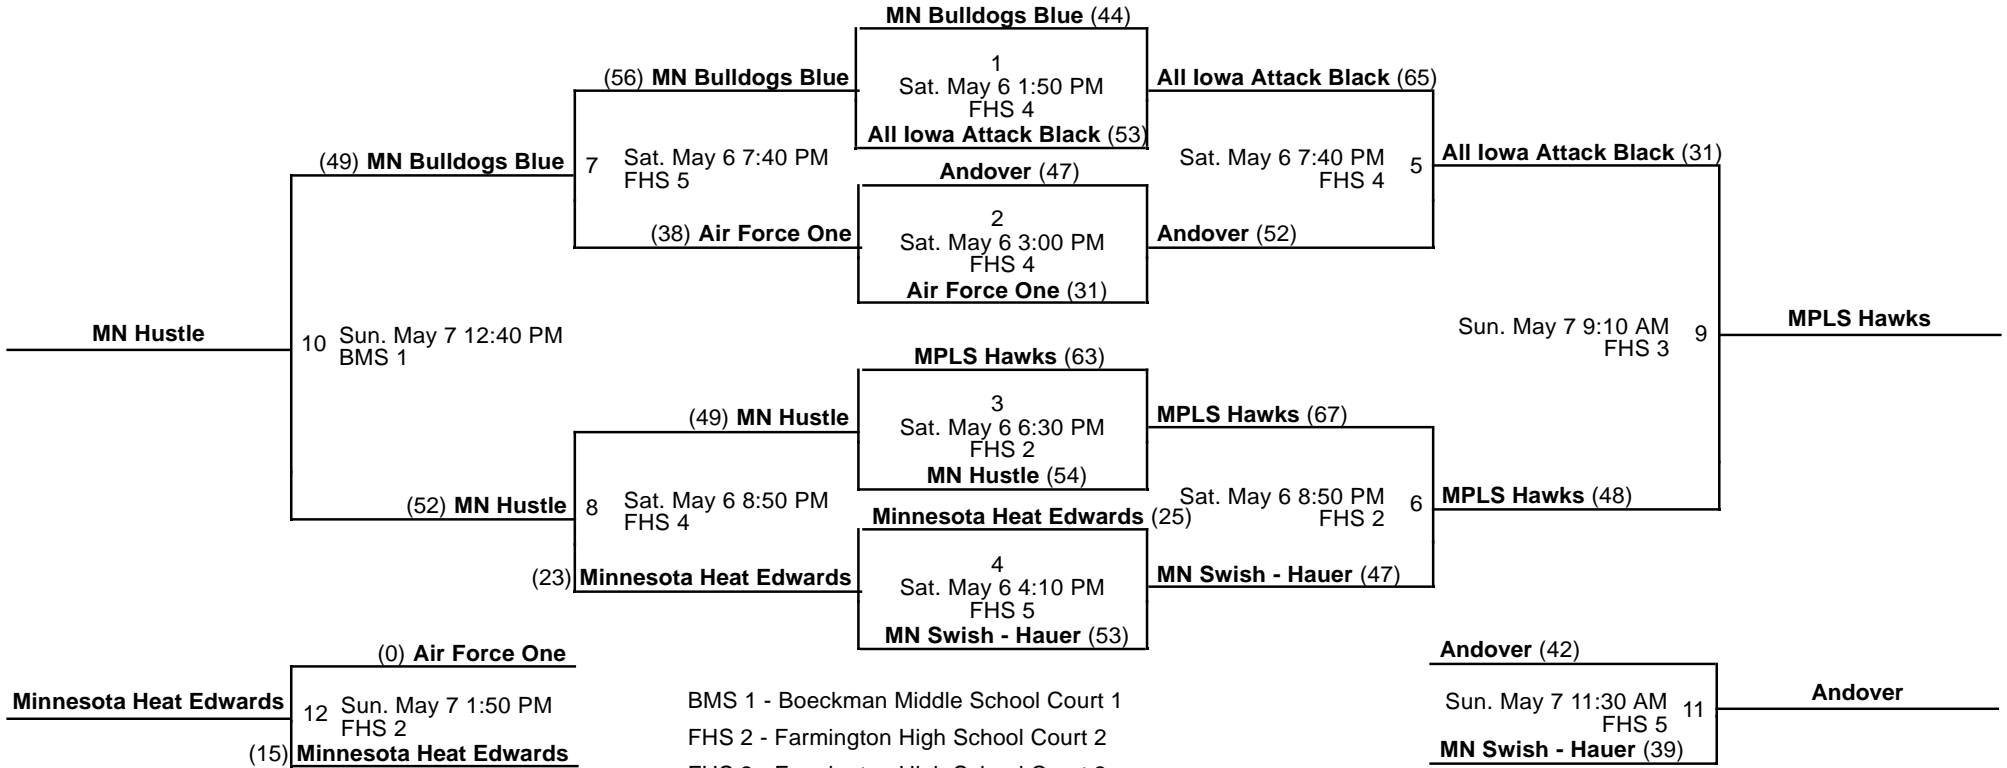

2017 Meg Vang Invitational

9th Grade D2 Gray Division Playoffs

May 5-7, 2017

- BMS 1 - Boeckman Middle School Court 1
- FHS 2 - Farmington High School Court 2
- FHS 3 - Farmington High School Court 3
- FHS 4 - Farmington High School Court 4
- FHS 5 - Farmington High School Court 5