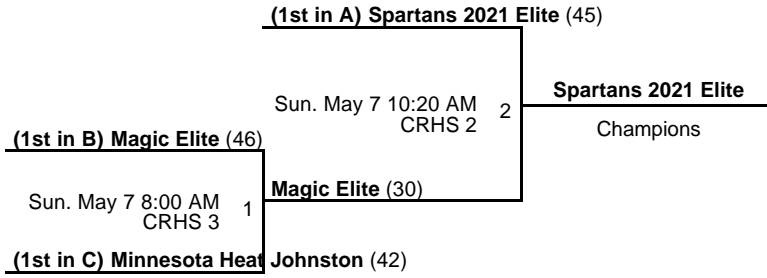

# 8th Grade D1 White Division Playoffs

May 5-7, 2017

2017 Meg Vang Invitational  
 8th Grade D1 Gray Division Playoffs  
 May 5-7, 2017

Gold Bracket

Silver Bracket

Bronze Bracket

2017 Meg Vang Invitational