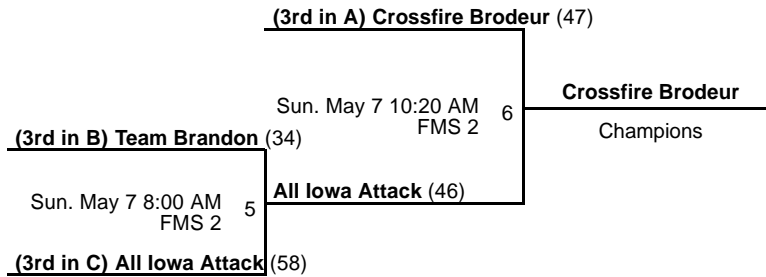

### Courts

1 - Court 1

2 - Court 2

Powered by Exposure Basketball Events

2017 Meg Vang Invitational  
5th Grade D1 Playoff Bracket  
May 5-7, 2017

Gold Bracket

Silver Bracket

Bronze Bracket