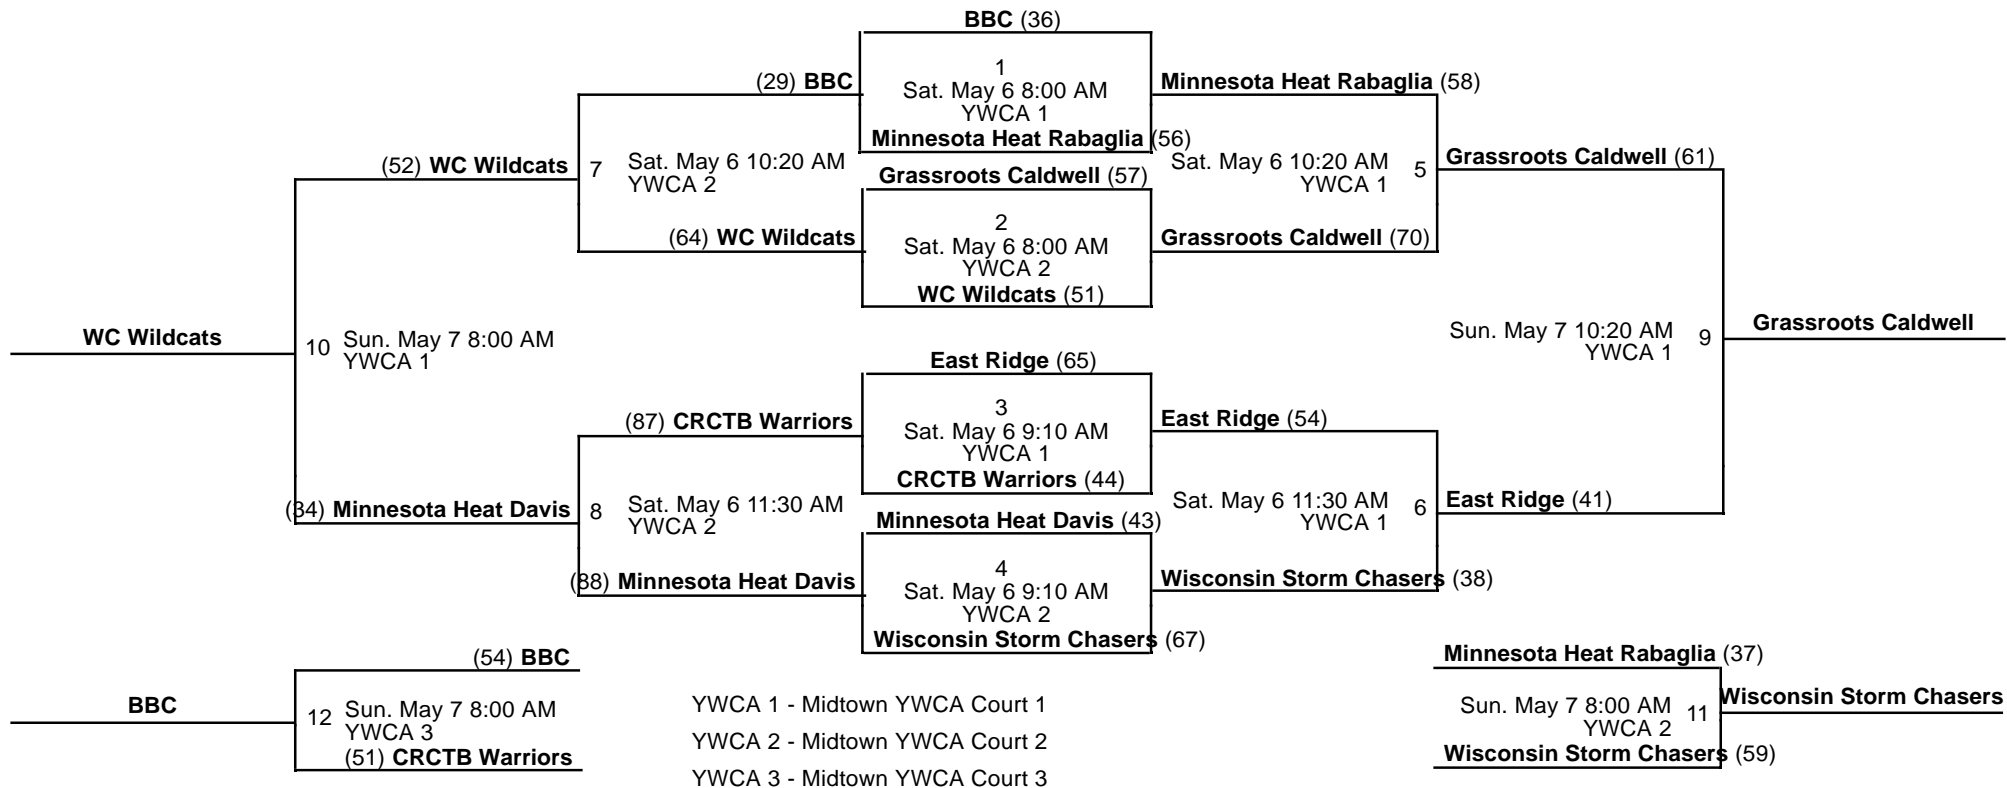

2017 Meg Vang Invitational

11th Grade D2 Red Division Playoffs

May 5-7, 2017