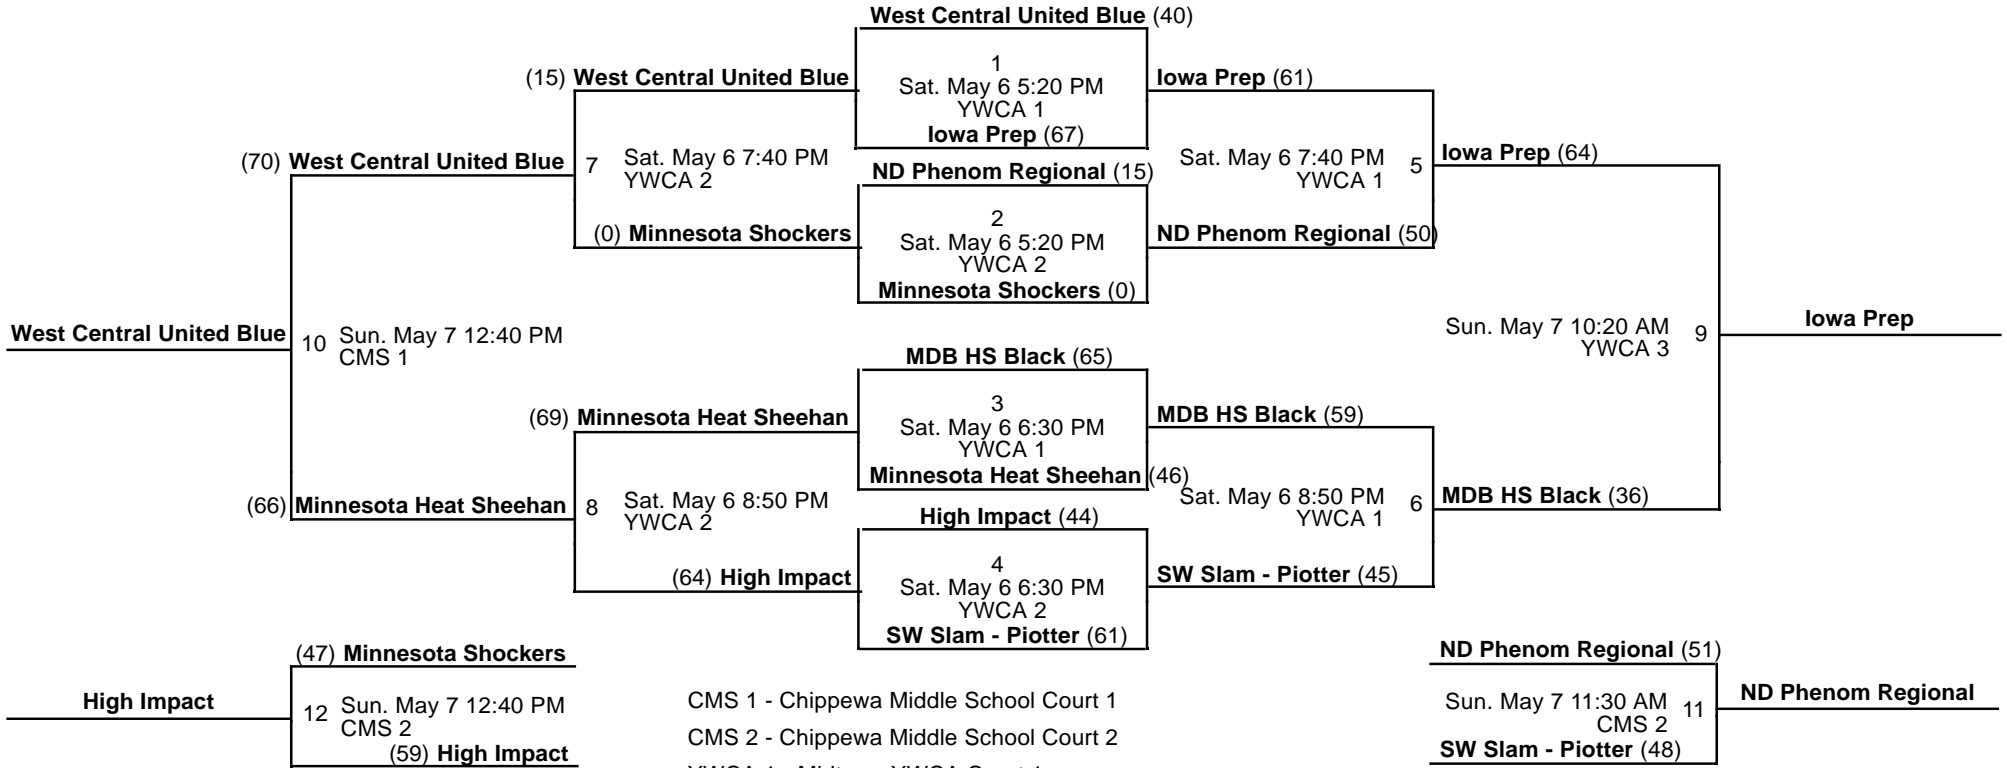

2017 Meg Vang Invitational

11th Grade D2 Black Division Playoffs

May 5-7, 2017