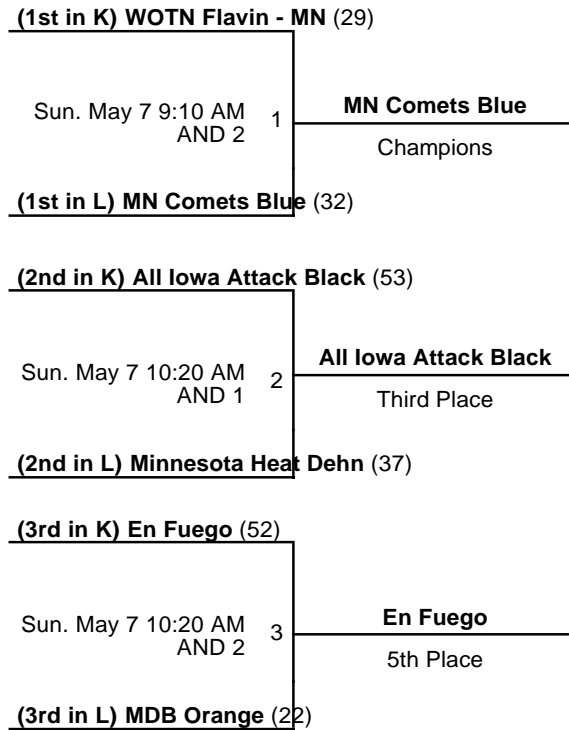

2017 Meg Vang Invitational
7th Grade D2 White Division
Playoffs
May 5-7, 2017

AND 1 - Andover High School Court 1 AND 2 - Andover High School Court 2