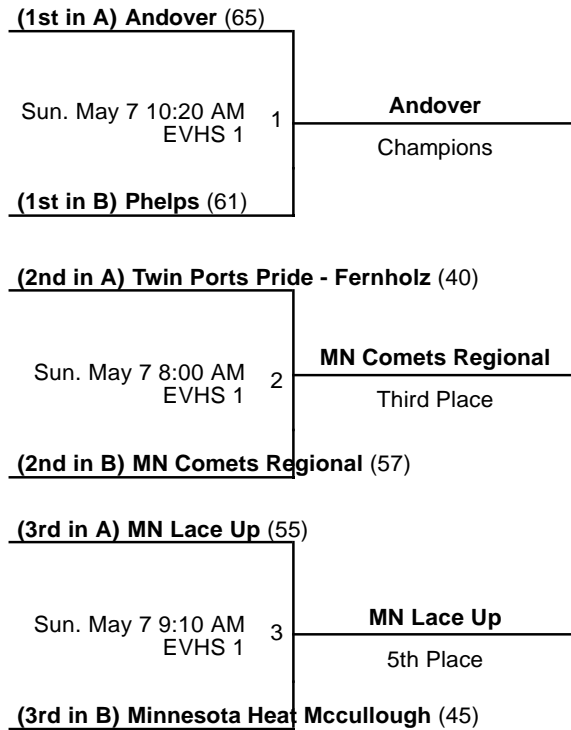

2017 Meg Vang Invitational
10th Grade D2 Gray Division
Playoffs
May 5-7, 2017

EVHS 1 - Eastview High School Court 1