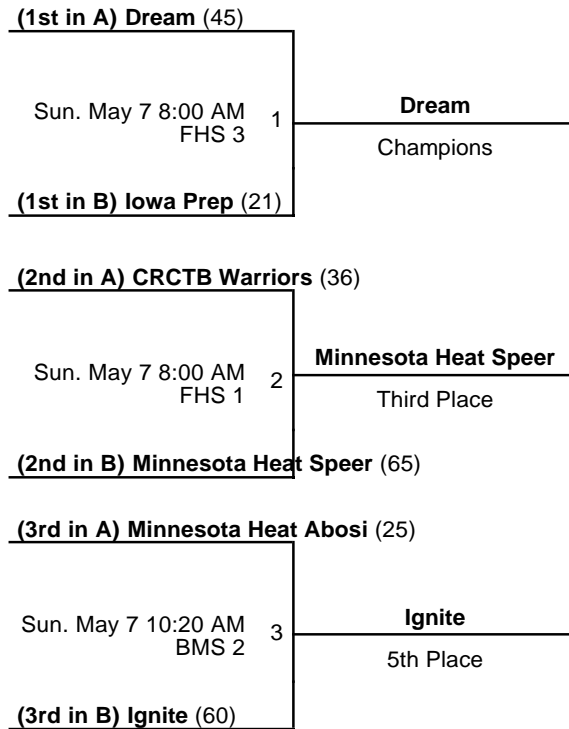

2017 Meg Vang Invitational
9th Grade D2 Blue Division
Playoffs
May 5-7, 2017

BMS 2 - Boeckman Middle School Court 2 FHS 1 - Farmington High School Court 1
FHS 3 - Farmington High School Court 3