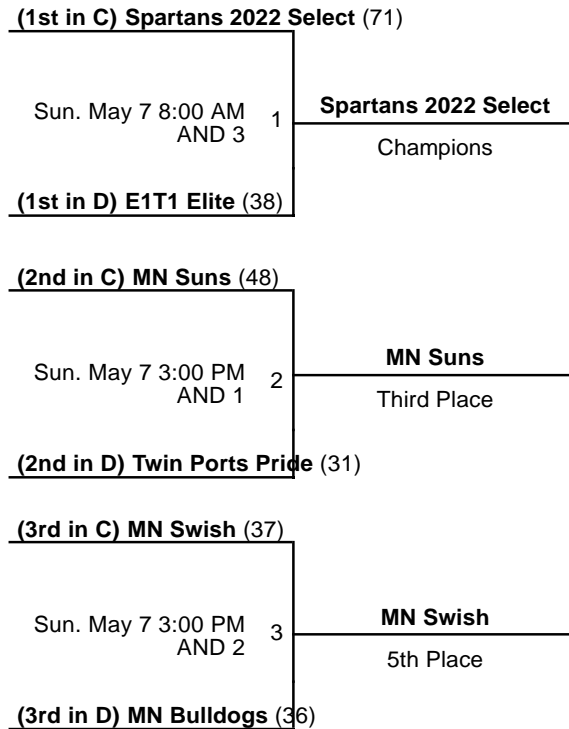

2017 Meg Vang Invitational
7th Grade D2 Blue Division
Playoffs
May 5-7, 2017

AND 1 - Andover High School Court 1 AND 2 - Andover High School Court 2
AND 3 - Andover High School Court 3