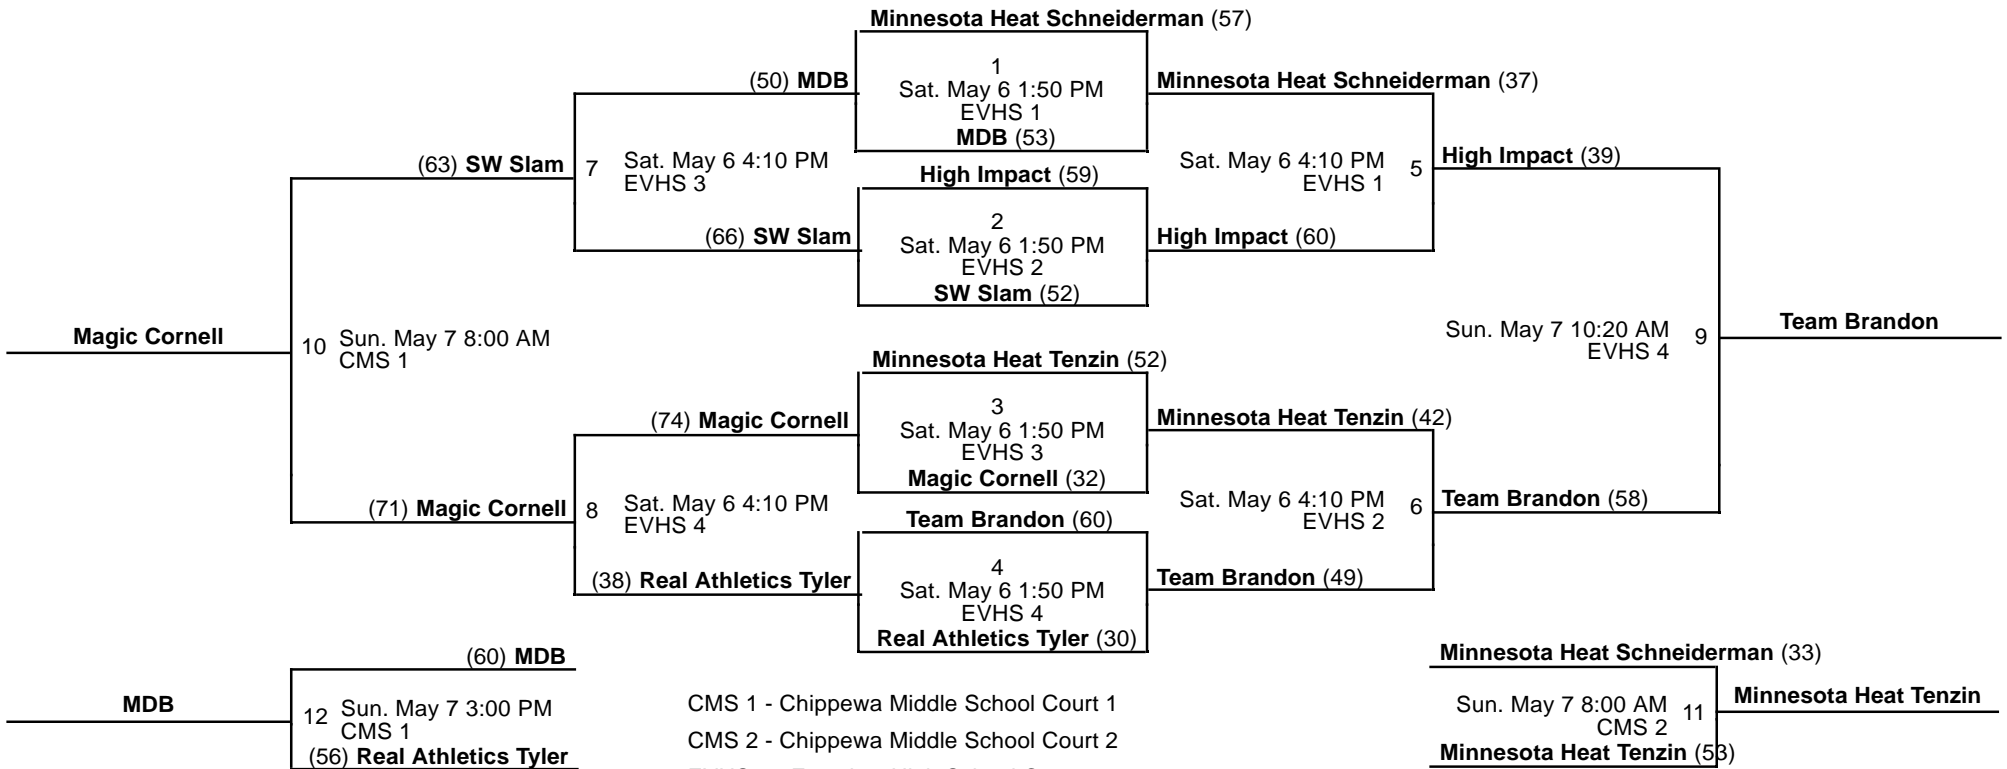

# 10th Grade D2 Black Division Playoffs

May 5-7, 2017

2017 Meg Vang Invitational  
 10th Grade D2 Red Division Playoffs  
 May 5-7, 2017

- CMS 1 - Chippewa Middle School Court 1
- CMS 2 - Chippewa Middle School Court 2
- EVHS 1 - Eastview High School Court 1
- EVHS 2 - Eastview High School Court 2
- EVHS 3 - Eastview High School Court 3
- EVHS 4 - Eastview High School Court 4