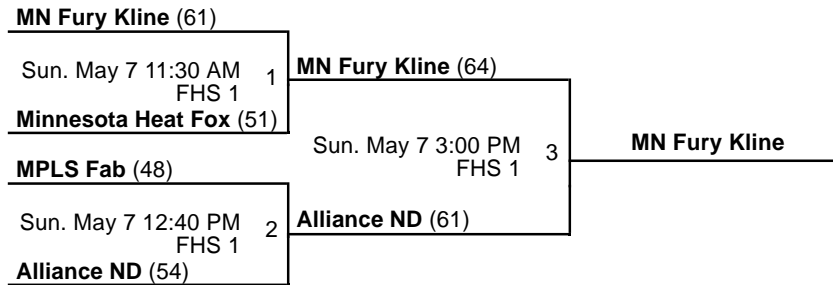

2017 Meg Vang Invitational

9th Grade D1 Championship Bracket

May 5-7, 2017

FHS 1 - Farmington High School Court 1

Revised 5/7/2017 4:50 PM - Powered by Exposure Basketball Events

2017 Meg Vang Invitational

May 5-7, 2017

9th Grade D2

Pool A (Blue Division)

	W	L	PD	PA	
A1 Dream	2	0	30	53	1st
A2 CRCTB Warriors	1	1	0	96	2nd
A3 Minnesota Heat Abosi	0	2	-30	137	3rd

Date	Time	Venue	Court	Away/Home	Score
Sat, 5/6	1:50 PM	FHS	1	A1 vs A2	57 - 32
Sat, 5/6	4:10 PM	FHS	1	A1 vs A3	57 - 21
Sat, 5/6	6:30 PM	FHS	1	A2 vs A3	80 - 39

Pool B (Blue Division)

	W	L	PD	PA	
B2 Iowa Prep	2	0	16	90	1st
B3 Minnesota Heat Speer	1	1	14	94	2nd
B1 Ignite	0	2	-30	113	3rd

Date	Time	Venue	Court	Away/Home	Score
Sat, 5/6	3:00 PM	FHS	1	B1 vs B2	37 - 54
Sat, 5/6	5:20 PM	FHS	1	B1 vs B3	40 - 59
Sat, 5/6	7:40 PM	FHS	1	B2 vs B3	54 - 53

Venues

FHS - Farmington High School

Courts

1 - Court 1

Powered by Exposure Basketball Events