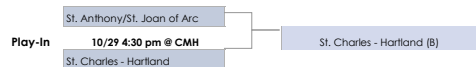

2017 Boys Division

All pool play games begin at 5:30 on Monday.
Teams should be ready to play as soon as there is an open court.

Pool A

- 1 - Christ King (A)
- 2 - St. Jude the Apostle
- 3 - St. Matthias
- 4 - St. Joe's Tosa/St. Agnes/SJV
- 5 - St. Mary - Hales Corners

Games Won	Games Lost
8	0
6	2
2	6
2	6
2	6

Pool B

- 1 - Holy Apostles (A)
- 2 - St. Mary Visitation
- 3 - St. Sebastian
- 4 - St. Charles Hartland (B)
- 5 - St. Lucy - Green

Games Won	Games Lost
7	1
2	6
7	1
3	5
1	7

Pool C

- 1 - St. Charles Hartland (A)
- 2 - St. Leonard (A)
- 3 - St. Boniface (B)
- 4 - All Saints
- 5 - St. Alphonsus (A)

Games Won	Games Lost
5	3
8	0
3	5
4	4
0	8

Pool D

- 1 - St. Mary MF
- 2 - Waukesha Catholic
- 3 - St. Rita
- 4 - St. Dominic (A)
- 5 - Christ King (B)

Games Won	Games Lost
8	0
6	2
0	8
4	4
2	6

Court 1 & 2

Match	Court	Date	Time
1 VS 2	Court 1	19-15	19-15
3 VS 4	Court 2	20-18	15-19
1 VS 3	Court 1	19-6	19-6
2 VS 5	Court 2	19-17	19-16
1 VS 5	Court 1	19-12	19-9
2 VS 4	Court 2	19-7	19-15
3 VS 5	Court 1	19-17	16-19
1 VS 4	Court 2	19-16	19-14
4 VS 5	Court 1	19-9	12-19
2 VS 3	Court 2	19-17	20-18

Court 3 & 4

Court 5 & 6

Match	Court	Date	Time
1 VS 2	Court 5	15-19	14-19
3 VS 4	Court 6	19-8	19-12
1 VS 3	Court 5	19-13	19-10
2 VS 5	Court 6	19-9	19-16
1 VS 5	Court 5	19-14	19-9
2 VS 4	Court 6	19-9	12-19
3 VS 5	Court 5	19-12	19-11
1 VS 4	Court 6	19-14	19-9
4 VS 5	Court 5	19-15	21-19
2 VS 3	Court 6	19-9	19-17

Court 7 & 8

Match	Court	Date	Time
1 VS 2	Court 7	19-8	19-12
3 VS 4	Court 8	10-19	9-19
1 VS 3	Court 7	19-6	19-12
2 VS 5	Court 8	19-9	19-9
1 VS 5	Court 7	19-15	19-14
2 VS 4	Court 8	19-17	19-17
3 VS 5	Court 7	10-19	13-19
1 VS 4	Court 8	19-14	19-17
4 VS 5	Court 7	19-17	19-7
2 VS 3	Court 8	19-11	19-9