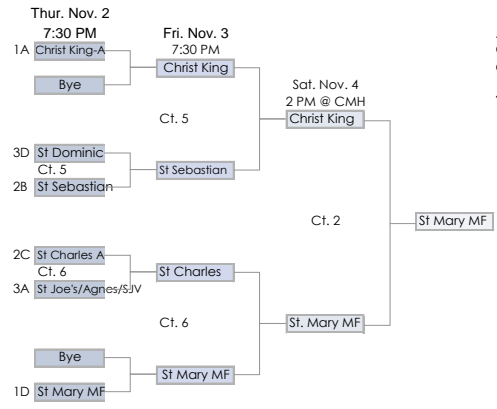

Results & photos found at www.theseton.net

All bracket play matches played best 3 out of 5 games.
Games will be to 25 points, with the 5th game to 15, if needed (no caps).
Once the winner of the match is determined, play will conclude.

Teams advancing to the final 4 on Saturday are all guaranteed to play on Sunday in either the championship or 3rd place match.