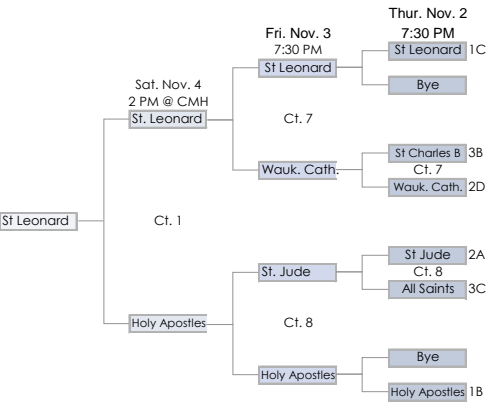

Results & photos found at www.theseton.net