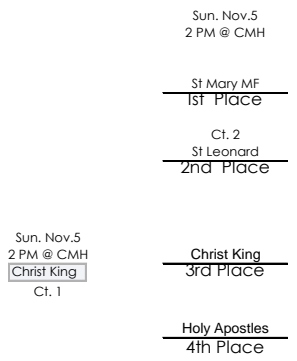

Results & photos found at www.theseton.net